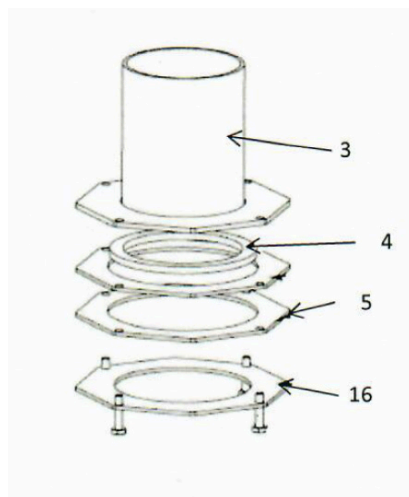

GSD TD VALVE PARTS

TD VALVE PARTS

TD VALVE PARTS LIST

| Above Identifier | Description | 4" Part# | 5" Part# | 6" Part# |
|------------------|----------------------|------------|------------|------------|
| 1 | Vaulve Frame | TD9206114 | TD9206115 | TD9206116 |
| 2 | Offset Tube | TD9206124 | TD9206125 | TD9206126 |
| 3 | Output Tube | TD9206134 | TD9206135 | TD9206136 |
| 4 | Output Tube Gasket | TD9206144 | TD9206145 | TD9206146 |
| 5 | Output Tube Spacer | TD9206154 | TD9206155 | TD9206156 |
| 6 | Bronze Busing | TD9206164 | TD9206165 | TD9206166 |
| 7 | Springs | TD9206174 | TD9206175 | TD9206176 |
| 8 | Adjusting Nut | TD9206184 | TD9206185 | TD9206186 |
| 9 | Input Tube | TD9206194 | TD9206195 | TD9206196 |
| 10 | Wing Nut Coupler | TD92061104 | TD92061105 | TD92061106 |
| 11 | Handle Grip | TD92061114 | TD92061115 | TD92061116 |
| 12 | UHMW Slide | TD92061124 | TD92061125 | TD92061126 |
| 13 | Slide Frame | TD92061134 | TD92061135 | TD92061136 |
| 14 | Tension Handle Left | TD92061144 | TD92061145 | TD92061146 |
| 15 | Tension Handle Right | TD92061154 | TD92061155 | TD92061156 |
| 16 | Output Tube Retainer | TD92061164 | TD92061165 | TD92061166 |