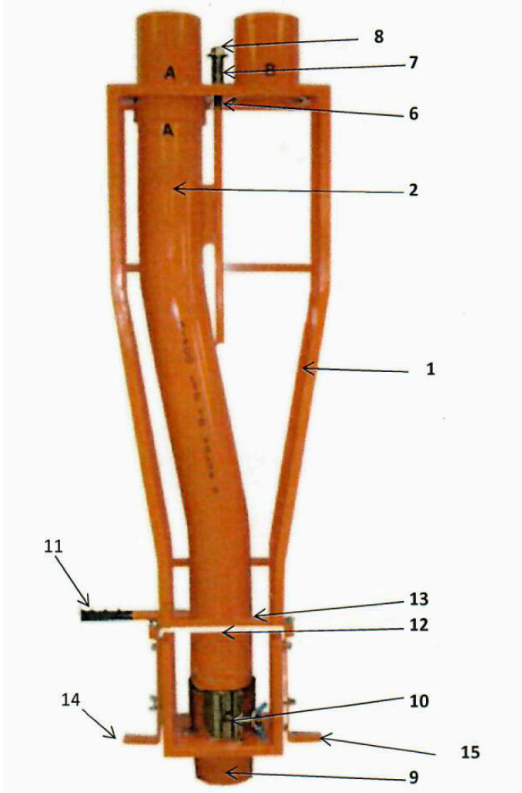

GSD TD VALVE PARTS

TD VALVE PARTS

TD VALVE PARTS LIST

| Above Identifier | Description | 4" Part# | 5" Part# | 6" Part# |
|------------------|----------------------|------------|------------|------------|
| 1 | Vaulve Frame | TD9206114 | TD9206115 | TD9206116 |
| 2 | Offset Tube | TD9206124 | TD9206125 | TD9206126 |
| 3 | Output Tube | TD9206134 | TD9206135 | TD9206136 |
| 4 | Output Tube Gasket | TD9206144 | TD9206145 | TD9206146 |
| 5 | Output Tube Spacer | TD9206154 | TD9206155 | TD9206156 |
| 6 | Bronze Busing | TD9206164 | TD9206165 | TD9206166 |
| 7 | Springs | TD9206174 | TD9206175 | TD9206176 |
| 8 | Adjusting Nut | TD9206184 | TD9206185 | TD9206186 |
| 9 | Input Tube | TD9206194 | TD9206195 | TD9206196 |
| 10 | Wing Nut Coupler | TD92061104 | TD92061105 | TD92061106 |
| 11 | Handle Grip | TD92061114 | TD92061115 | TD92061116 |
| 12 | UHMW Slide | TD92061124 | TD92061125 | TD92061126 |
| 13 | Slide Frame | TD92061134 | TD92061135 | TD92061136 |
| 14 | Tension Handle Left | TD92061144 | TD92061145 | TD92061146 |
| 15 | Tension Handle Right | TD92061154 | TD92061155 | TD92061156 |
| 16 | Output Tube Retainer | TD92061164 | TD92061165 | TD92061166 |