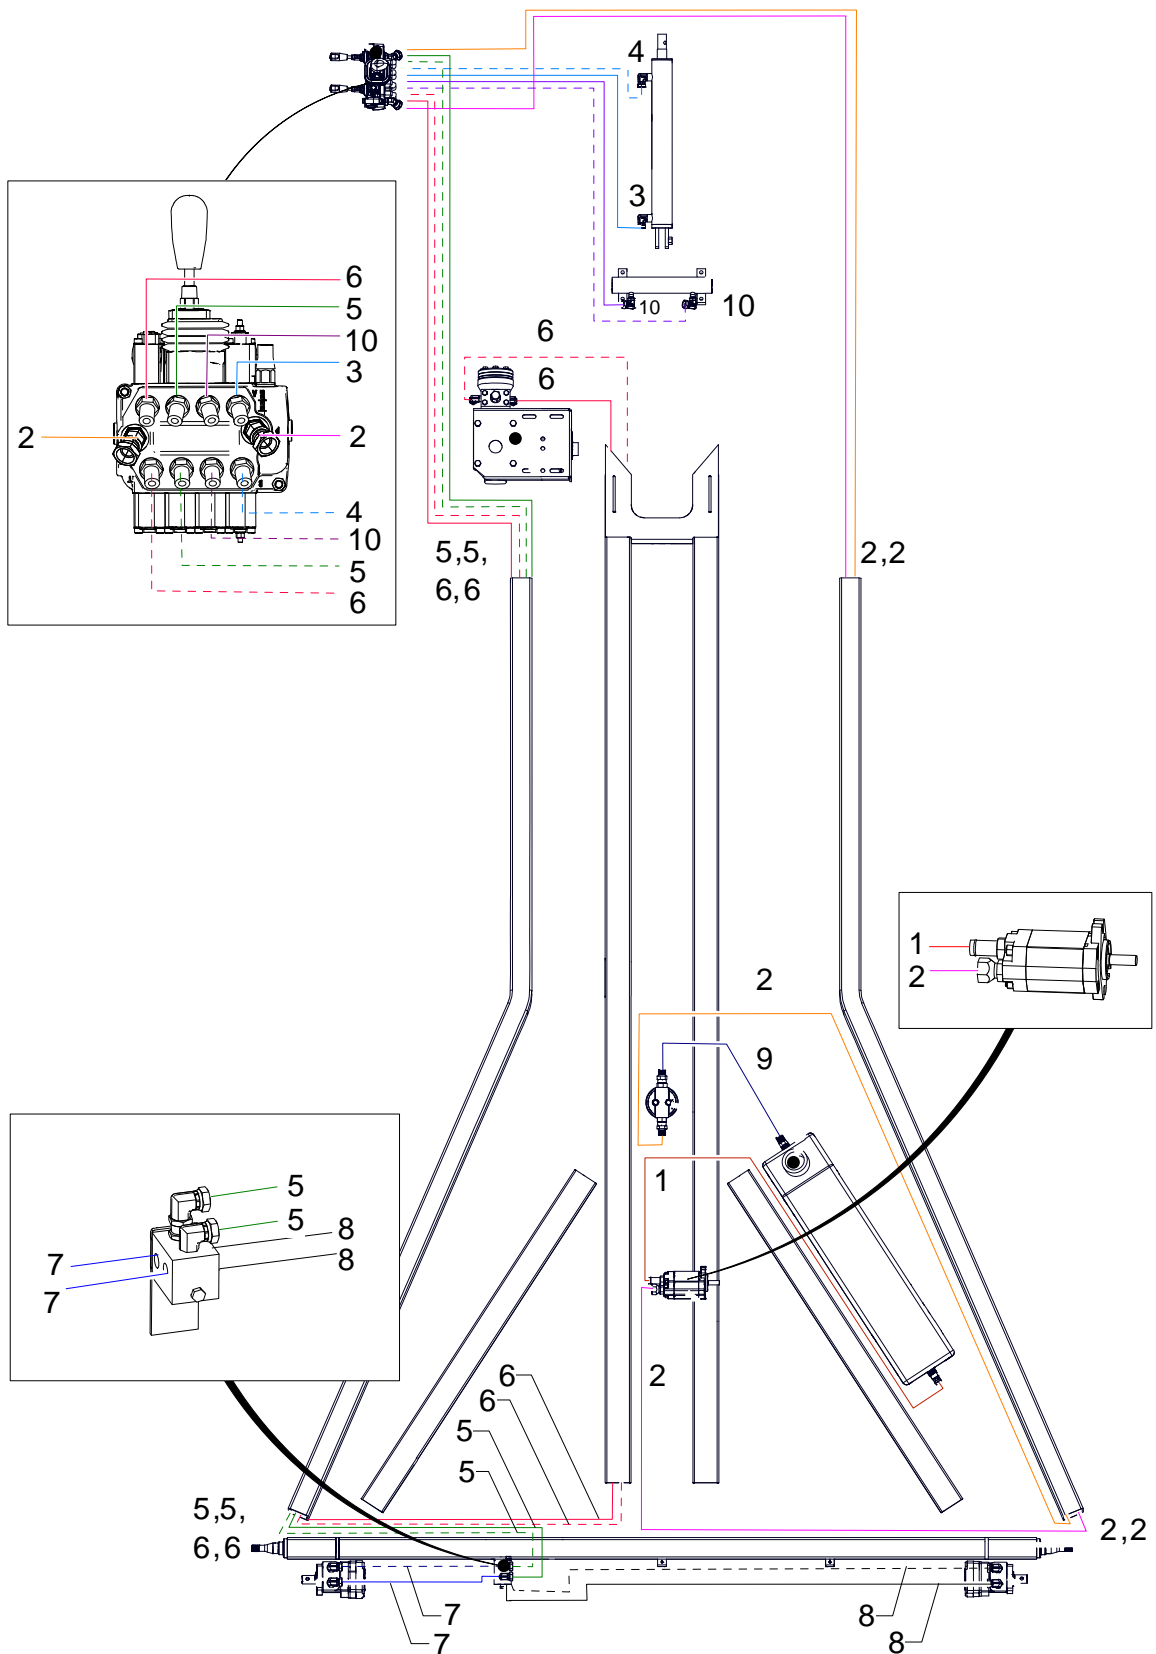

HYDRAULIC HOSES, 36 ft (HD SP KIT - HYDRAULIC)

Hose identification is defined by a single band of colour on the valve end of the hose: Blue - 3 & 4, Green - 5, White - 6, Red - 10

HYDRAULIC HOSES, 36 ft (HD SP KIT - HYDRAULIC)

ITEM	PART NO.	DESCRIPTION
1	10-24094	3/4" X 78" HYDRAULIC HOSE
2	10-20458	1/2" X 220" HYDRAULIC HOSE
3	10-29361	3/8" X 60" HYDRAULIC HOSE
4	10-29448	3/8" X 74" HYDRAULIC HOSE
5	10-23382	3/8" X 156" HYDRAULIC HOSE
6	10-29429	3/8" X 278" HYDRAULIC HOSE
7	10-23371	3/8" X 18" HYDRAULIC HOSE
8	10-29443	3/8" X 56" HYDRAULIC HOSE
9	10-24091	1/2" X 22" HYDRAULIC HOSE
10	10-28232	3/8" X 62" HYDRAULIC HOSE