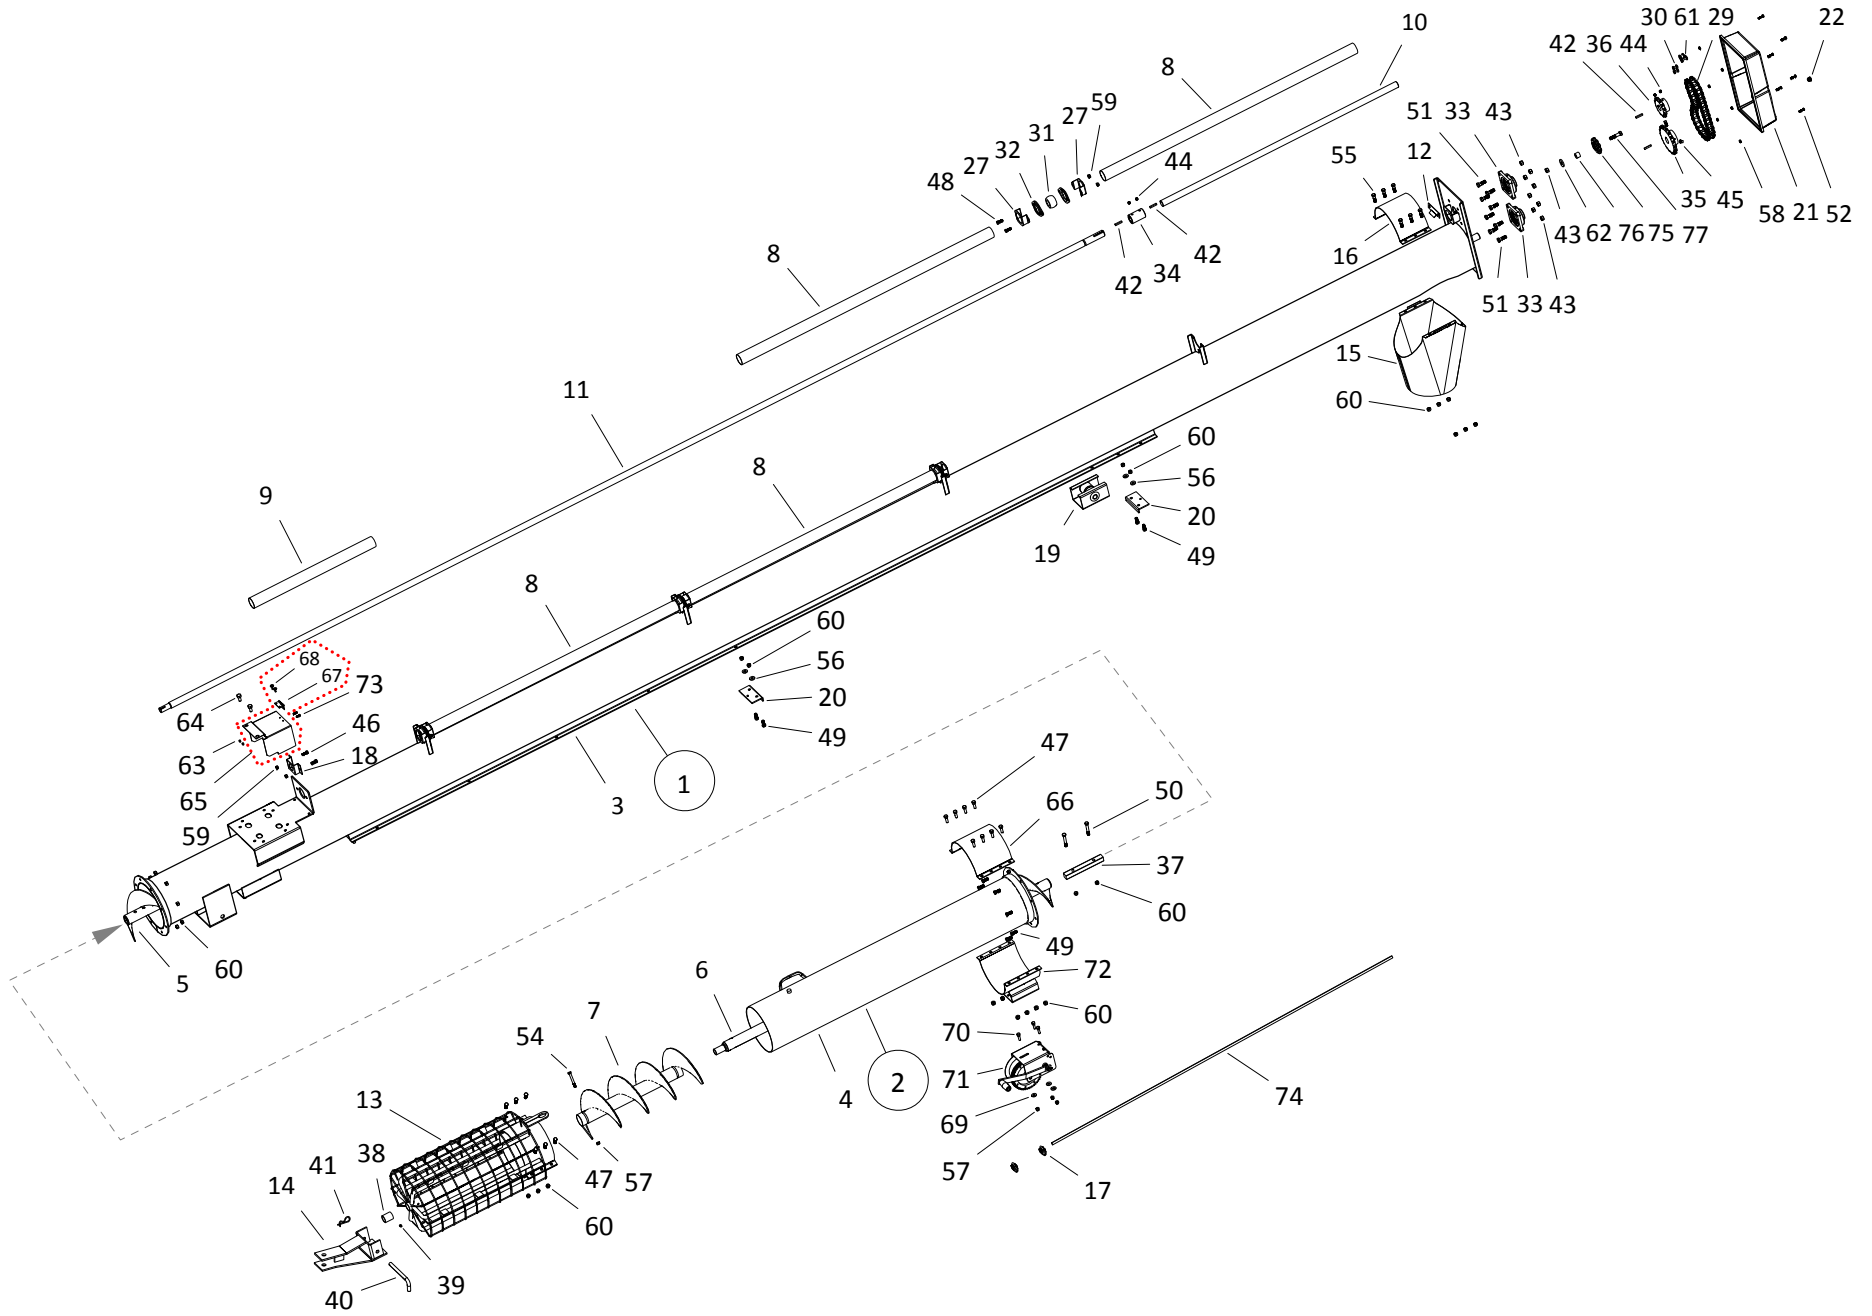

TUBE COMPONENTS, 10" X 31 ft SILVER

TUBE COMPONENTS, 10" x 31 ft SILVER

ITEM	PART NO.	DESCRIPTION
57	10-17402	LOCKNUT 3/8" 0601007
58	10-19594	WHIZNUT 1/4" 9900130
59	10-19596	WHIZNUT 3/8" 9900788
60	10-19598	LOCKNUT 7/16" 9900643
61	10-17400	#80HR OFFSET LINK(HEAVY)
62	10-17401	WASHER 1/2" FLAT 9900565
63	10-28657	LOCKNUT, #10 PLTD
64	10-22936	BOLT, 1/2" X 3/4" GR5 PLTD
65	10-24076	CHAIN COUPLER GUARD, ASSY
66	10-29773	10" HALF CLAMP (8" WIDE)
67	10-18188	2 BUTT HINGE, PLATED
68	10-18185	LARGE FLANGE RIVET
69	10-17392	WASHER 3/8" FLAT PLTD 0601008
70	10-19975	BOLT,3/8X 1-1/4 GR5 9900531
71	10-19152	WINCH & HANDLE
72	10-24099	MNL WINCH 10" TUBE CLAMP
73	10-28656	BOLT, #10 X 3/4 PLTD
74	10-19248	WINCH CABLE
75	200477	80X9T 1/2 BORE IDLER SPROCKET
76	10-24382	IDLER SPROCKET SPACER
77	9900560	1/2" X 2-1/4" NC BOLT GR 5 PLTD