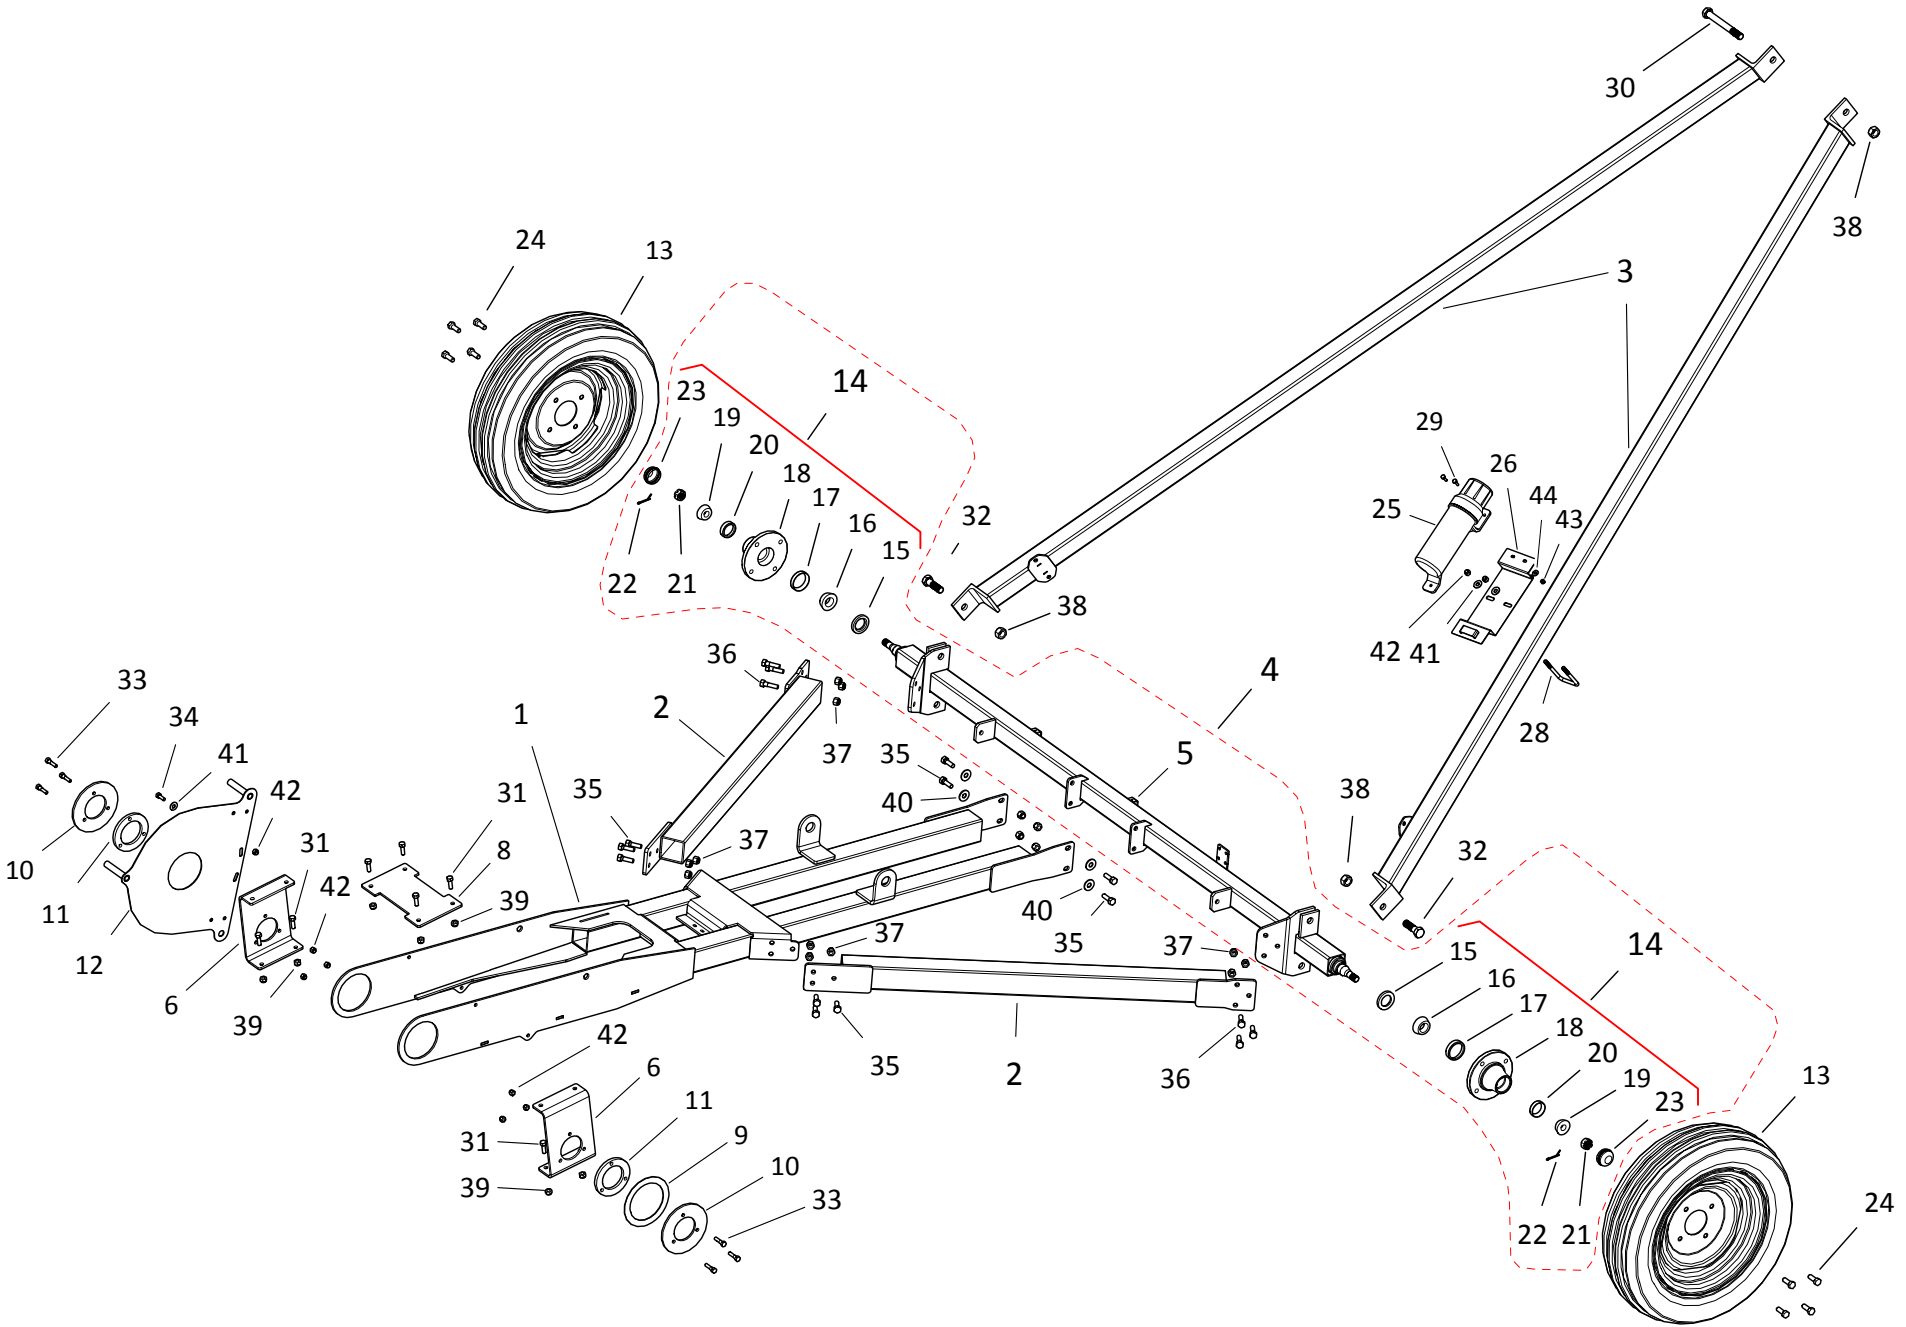

FRAME COMPONENTS, 31 ft

FRAME COMPONENTS, 31 ft

ITEM	PART NO.	DESCRIPTION
1	10-24039	FRAME, LWR ARM
2	10-24001	FRAME, LWR SUPPORT
3	10-23145	UPPER FRAME
4	10-24058	ASSY, AXLE (2019)
5	10-24002	FRAME, AXLE
6	10-24012	BRKT, GB LOWER FRAME CONNECT
8	10-24013	BRKT, GB TOP COVER
9	10-24014	SPACER, LWR FRAME
10	10-24015	FRAME, LWR ARM BOLT PLATE,LARGE
11	10-24016	FRAME, LWR ARM BOLT PLATE,SMALL
12	200539RD	ASSY, STX2 CLOSED GUARD PULLEY SHIM
13	10-21330	15 X 4.5 X 4 BOLT WHEEL ASSEMBLY
14	10-19467	REG HUB ASSEMBLY
15	10-19264	HUB SEAL
16	10-19265	CONE BEARING 4500059-3
17	10-19266	CUP 4500059-4
18	10-19267	REG HUB
19	10-19269	BEARING CONE
20	10-19268	CUP
21	10-19270	3/4" NF SLOTTED NUT PLAIN
22	10-19271	COTTER PIN 1/8 X 1-1/2 C.ZINC PLTD
23	10-19272	REGULAR DUST CAP
24	10-20565	1/2" X 1" NF #5 WHEEL BOLT BLACK
25	10-29755	WATERPROOF PLASTIC MANUAL HOLDER
26	10-29798	MANUAL HOLDER MOUNT, WESTFIELD
28	10-28445	UBOLTSQ3/8NCX2-5/8X3-3/4X1-1/4THD
29	9900800	1/4" X 3/4" NC BOLT GR 5 PLTD
30	10-19593	3/4" X 6-1/2" NC BOLT GR 8 PLTD
31	10-18698	BOLT 7/16" X 1-1/4" 9900219
32	10-20774	3/4" X 2-1/2" BOLT GR8 PLTD
33	9900694	3/8" X 1-1/2" UNC HEX BOLT GR5 PLT
34	10-18955	BOLT 3/8" X 1" 9900699
35	10-19589	BOLT 1/2" X 1-1/2" 9900536
36	10-19974	BOLT, 1/2" 1-3/4" GR8 9900133
37	10-19599	LOCKNUT 1/2" 9900538
38	10-19601	LOCKNUT, 3/4" PLTD
39	10-19598	LOCKNUT 7/16" 9900643
40	10-17401	WASHER 1/2" FLAT 9900565
41	10-17392	WASHER 3/8" FLAT PLTD 0601008
42	10-17402	LOCKNUT 3/8" 0601007
43	10-28449	LOCKNUT 1/4" 9900562
44	9900683	FLAT WASHER, 1/4" PLTD