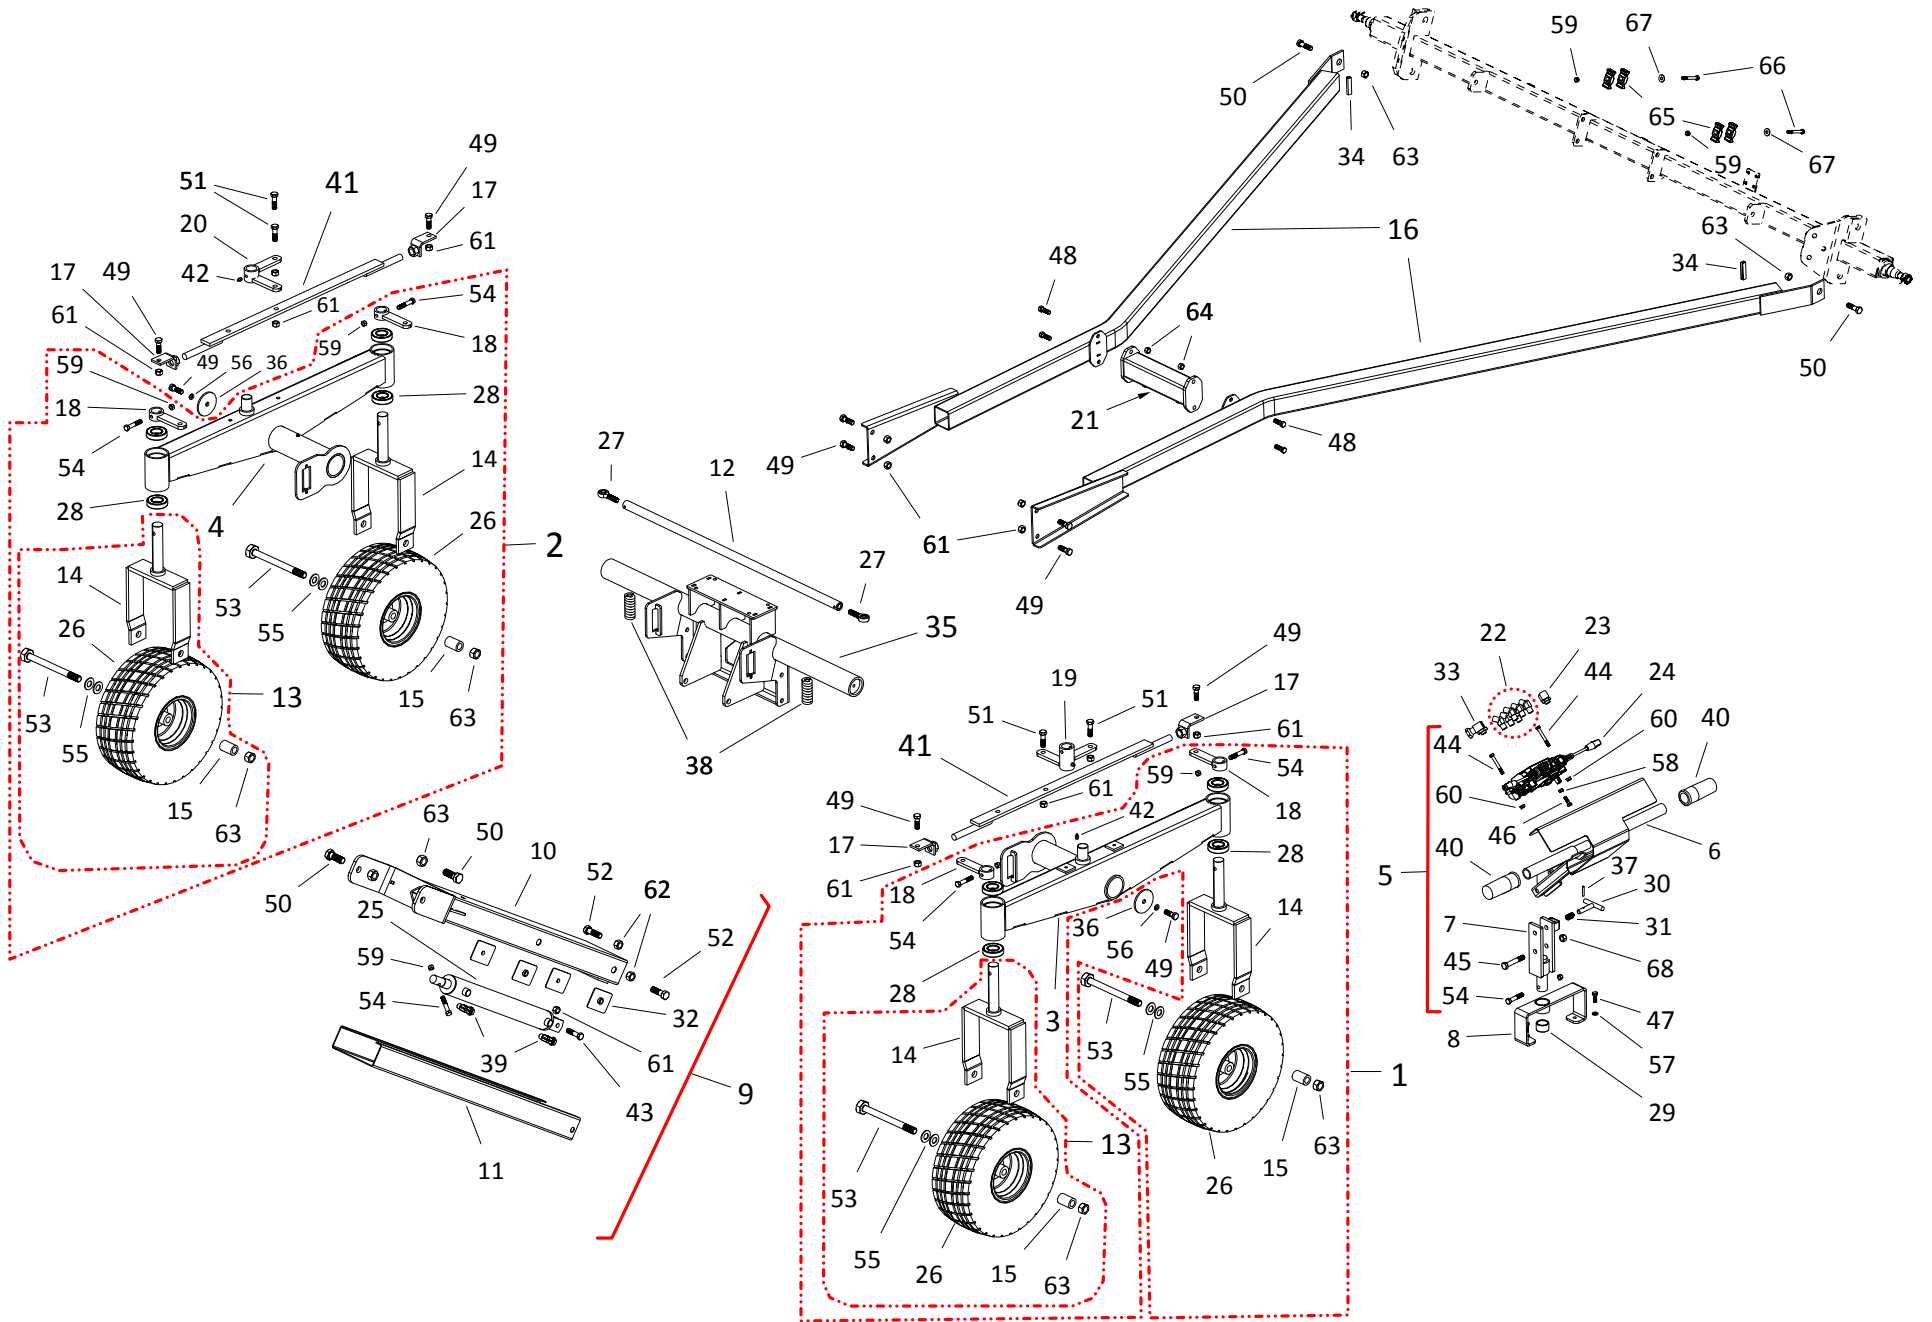

HD SP KIT FRAME COMPONENTS

84

HD SP KIT FRAME COMPONENTS

ITEM	PART NO.	DESCRIPTION
43	9900560	1/2" X 2-1/4" NC BOLT GR 5 PLTD
44	10-17631	BOLT 5/16X2-1/2 PLT 9900524
45	10-17762	1/2" X 3" NC BOLT GR 5 PLTD
46	10-18091	5/16" X 1" NC BOLT GR 2 PLTD
47	10-18955	BOLT 3/8" X 1" 9900699
48	10-18698	BOLT 7/16" X 1-1/4" 9900219
49	10-19589	BOLT 1/2" X 1-1/2" 9900536
50	10-19592	BOLT 3/4" X 2" 9900823
51	10-19974	BOLT, 1/2" 1-3/4" GR8 9900133
52	10-19991	BOLT, 5/8" X 2" GR8 9900818
53	10-27482	3/4" X 8-1/2" NC BOLT GR 8 PLTD
54	10-28745	3/8" X 2-1/4" NC BOLT GR 5 PLTD
55	10-19979	WASHER, 3/4" FLAT 9900713
56	10-19605	LOCK WASHER, 1/2" PLTD
57	10-19604	LOCKWASHER 3/8" PLTD 9900528
58	10-19980	LOCKNUT, 5/16" PLTD
59	10-17402	LOCKNUT 3/8" 0601007
60	10-19595	WHIZNUT 5/16" 9900129
61	10-19599	LOCKNUT 1/2" 9900538
62	10-19600	LOCKNUT 5/8" 9900831
63	10-19601	LOCKNUT, 3/4" PLTD
64	10-19598	LOCKNUT 7/16" 9900643
65	10-28732	EMP-LB004 LINE BLOCK
66	10-18699	BOLT, 3/8" X 2-1/2" GR5 PLTD
67	10-17392	WASHER 3/8" FLAT PLTD 0601008
68	10-22267	1/2" 2-WAY LOCK NUT PLTD