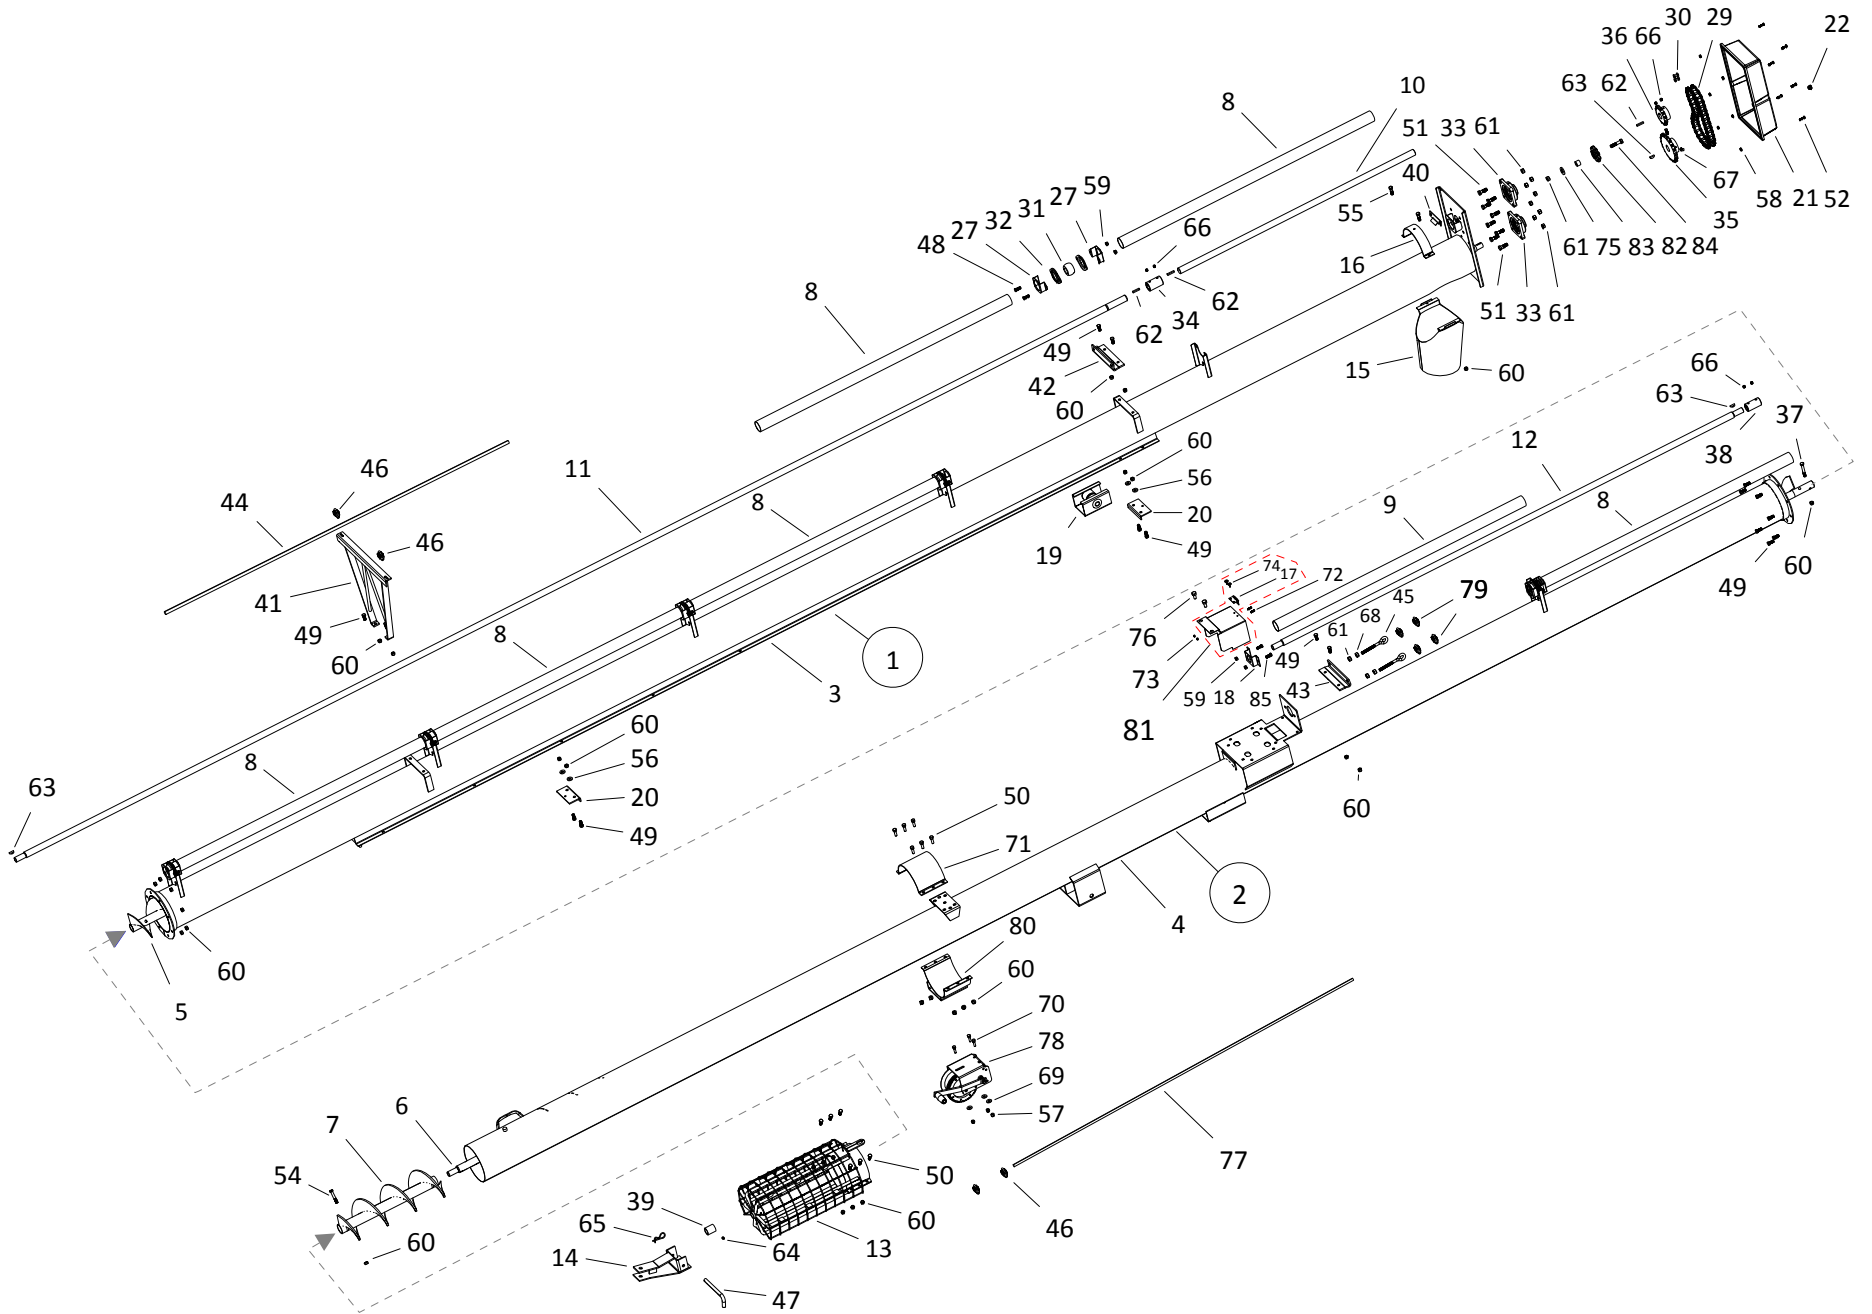

TUBE COMPONENTS, 8" X 51 ft SILVER

TUBE COMPONENTS, 8" x 51 ft SILVER

ITEM	PART NO.	DESCRIPTION
1	10-23153SR	UPPER TUBE BUNDLE
2	10-23158SR	LOWER TUBE BUNDLE
3	10-23163SR	UPPER TUBE ONLY
4	10-23169SR	LOWER TUBE ONLY
5	200475	UPPER FLIGHT
6	10-29735	LWR FLIGHT W/INTAKE FLGHT
7	10-18920	MK80 BOOT FLIGHT SECTION
8	10-23614WH	UPPER DS GUARD, 57-3/4"
9	10-23245WH	LOWER DRIVESHAFT GUARD
10	10-29736	UPPER SHORT DRIVESHAFT
11	10-23184	MIDDLE DS
12	10-23230	LOWER DRIVESHAFT
13	10-29726	INTAKE W/SHIELD,BUSHG
14	10-17123	CLEVIS
15	10-29306	SPOUT, 8 INCH ROLLED
16	10-19460	CLAMP, W80 HALF
17	10-18188	2 BUTT HINGE, PLATED
18	10-23268	DS GUARD HANGER BRKT, LWR
19	10-18763	TRACK SHOE
20	10-18762	J TRACK STOP
21	10-17160GHR	OIL COVER, HEAD
22	10-17179	3/8 OIL BATH PLUG
27	10-23250WH	FLANGE BEARING HANGER BRACKET
29	10-23185	CHAIN #80 X 31P W/CONN LINK (HEAVY)
30	10-19323	#80 CONNECTOR LINK (HEAVY)
31	10-18691	1-1/4 WOOD BEARING
32	10-18695	1-1/4" FLANGE, 2-HOLE
33	10-19567	BEARING, 1-1/4 PILLOW 4500067
34	10-19770	DRIVESHAFT CONNECTOR, 1-1/4"
35	10-23181	80B18 X 1 SPROCKET
36	10-23180	80B12 X 1-1/4 SPROCKET
37	10-19545	7/16" X 2-1/4" NC BOLT GR 8 PLTD
38	10-19119	DRIVESHAFT CONNECTR
39	10-19149	1" BUSHING
40	10-23617WH	SHIELD STOP, UPPER
41	10-19324WH	REGULAR TRUSS BRACKET
42	10-27863WH	CABLE ANCHOR
43	10-27960WH	TRUSS CABLE ANCHOR BT
44	10-24030	TRUSS CABLE
45	10-19331	EYE BOLT/NUT 1/2" X5" 4503071
46	10-19147	1/4 CABLE CLAMP 4500081
47	10-17181	CLEVIS PIN
48	10-18955	BOLT 3/8" X 1" 9900699
49	10-19542	BOLT, 7/16" X 1" PLTD 4500068
50	10-18698	BOLT 7/16" X 1-1/4" 9900219
51	10-19589	BOLT 1/2" X 1-1/2" 9900536
52	10-19988	BOLT, 1/4" X 1" GR2 9900603
54	10-19546	BOLT 7/16" X 3"
55	10-28744	7/16 X 1-1/2 NC BOLT GR5 PLTD
56	10-17182	7/16 TRACK WASHER