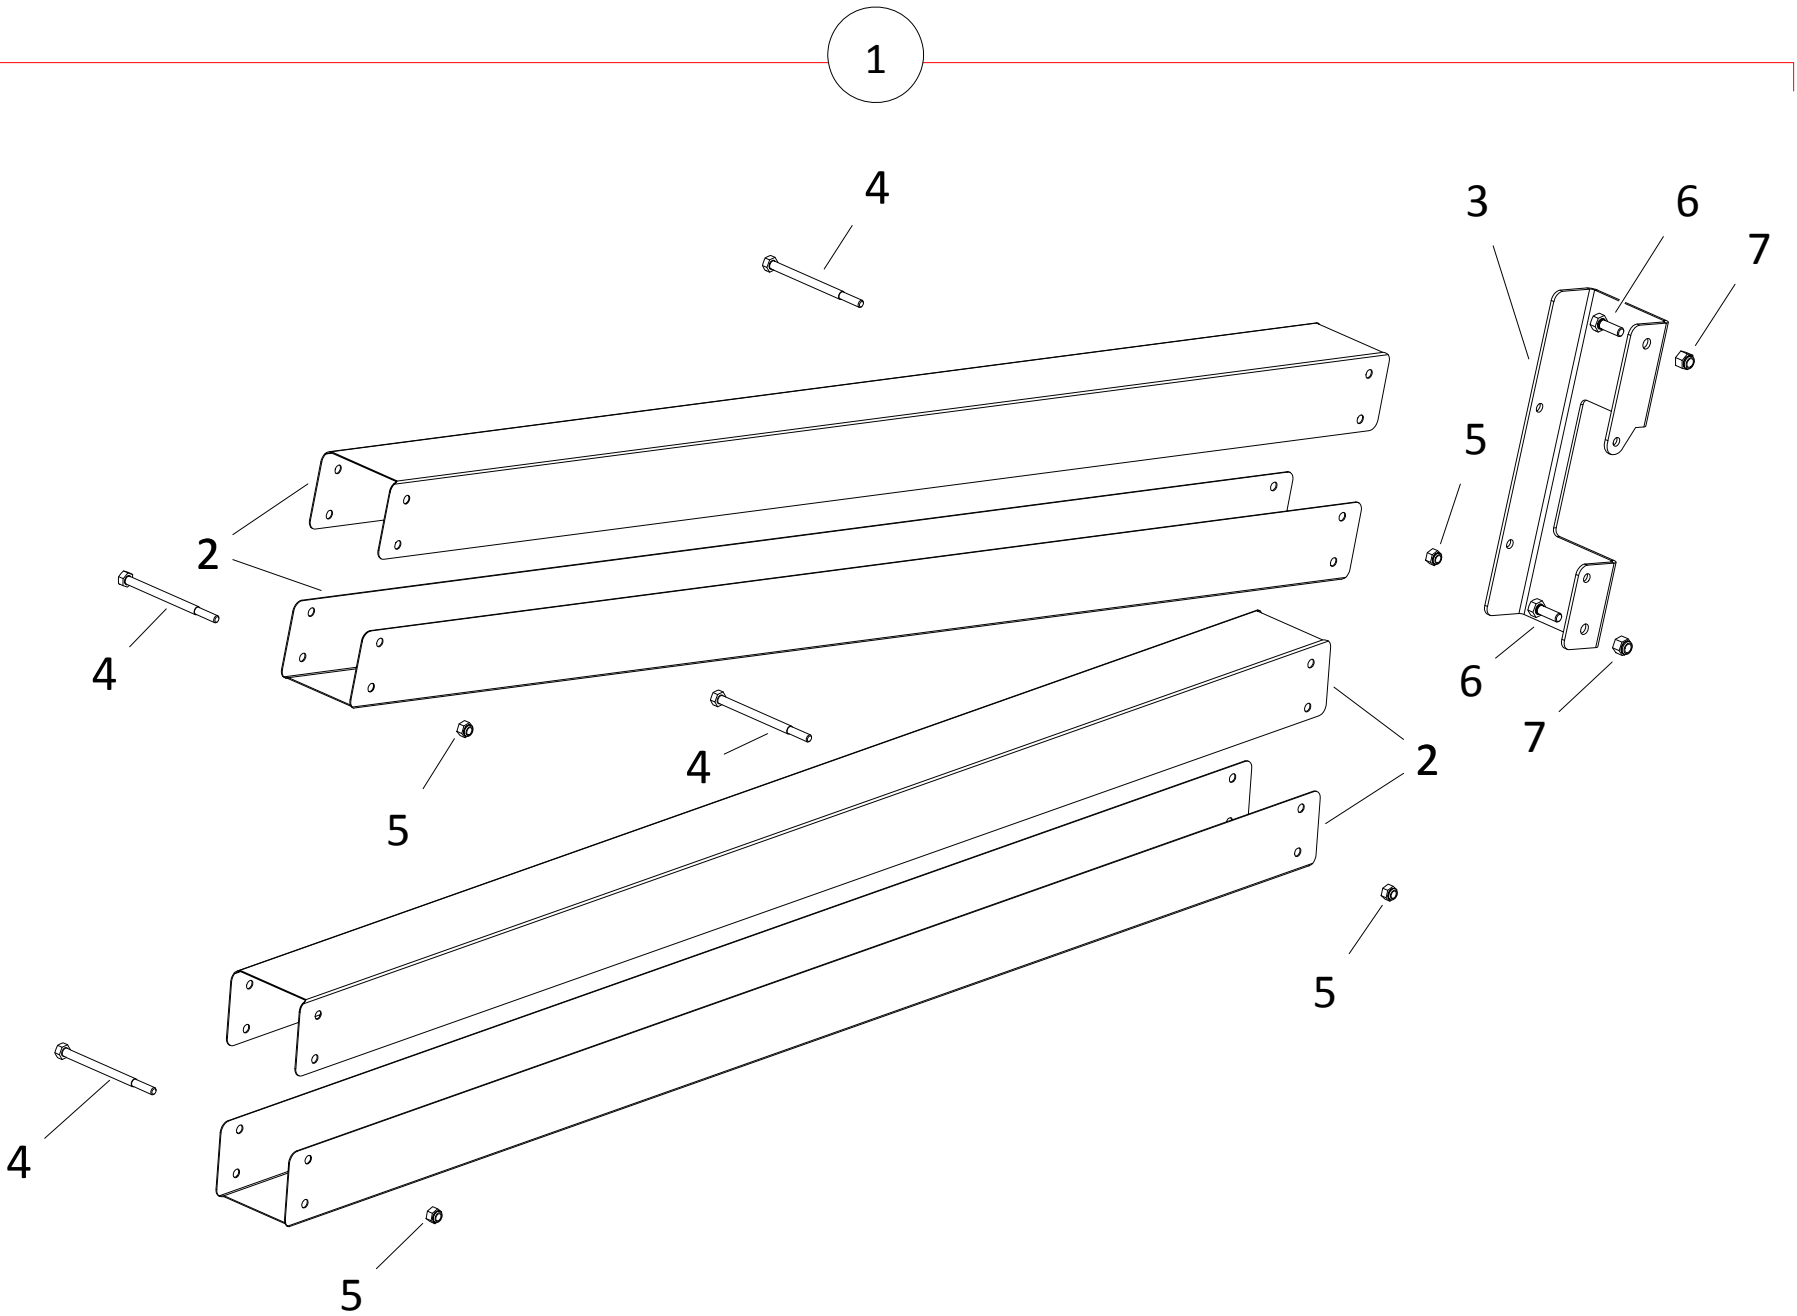

ENCLOSED GUARD KIT (A437 | A438 | A439 | A440)

ITEM	PART NO.	DESCRIPTION
1	05-A437	ENCLOSED GUARD KIT (36' ONLY)
1	05-A438	ENCLOSED GUARD KIT (41' ONLY)
1	05-A439	ENCLOSED GUARD KIT (46' ONLY)
1	05-A440	ENCLOSED GUARD KIT (51' ONLY)
2	200563GA	BRKT, STX2 36 CLOSED GUARD CHANNEL
2	200558GA	BRKT, STX2 41 CLOSED GUARD CHANNEL
2	200553GA	BRKT, STX2 46 CLOSED GUARD CHANNEL
2	200548GA	BRKT, STX2 51 CLOSED GUARD CHANNEL
3	200538RD	BRKT, STX2 CLSD GUARD UPPR CHNL MNT
4	10-23954	5/16" X 4-1/2" NC BOLT GR 5 PLTD
5	10-19980	LOCKNUT, 5/16" PLTD
6	10-18955	BOLT 3/8" X 1" 9900699
7	10-17402	LOCKNUT 3/8" 0601007