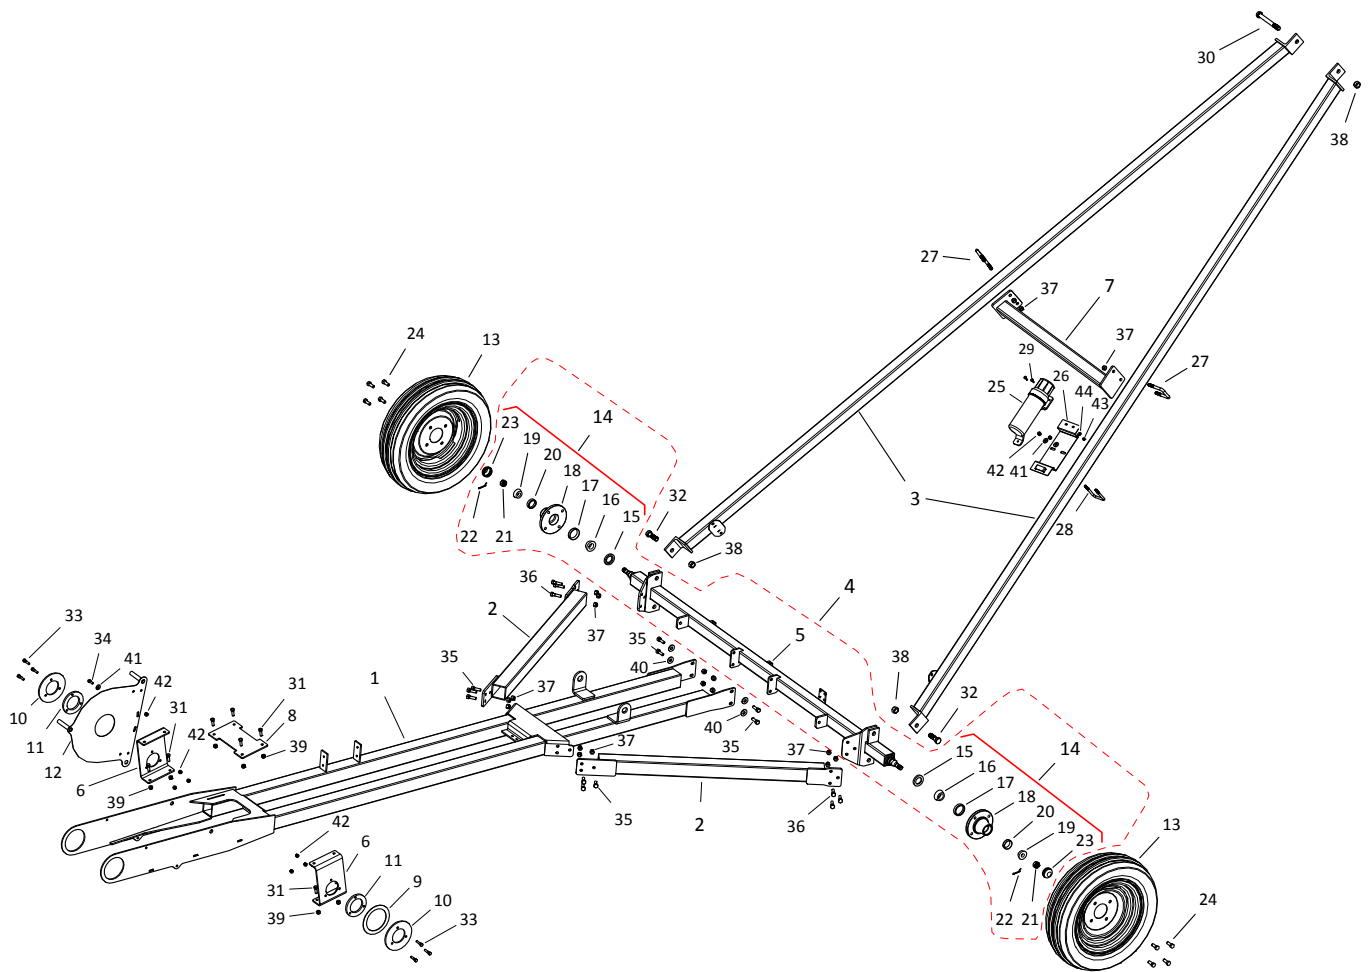

FRAME COMPONENTS, 41 ft