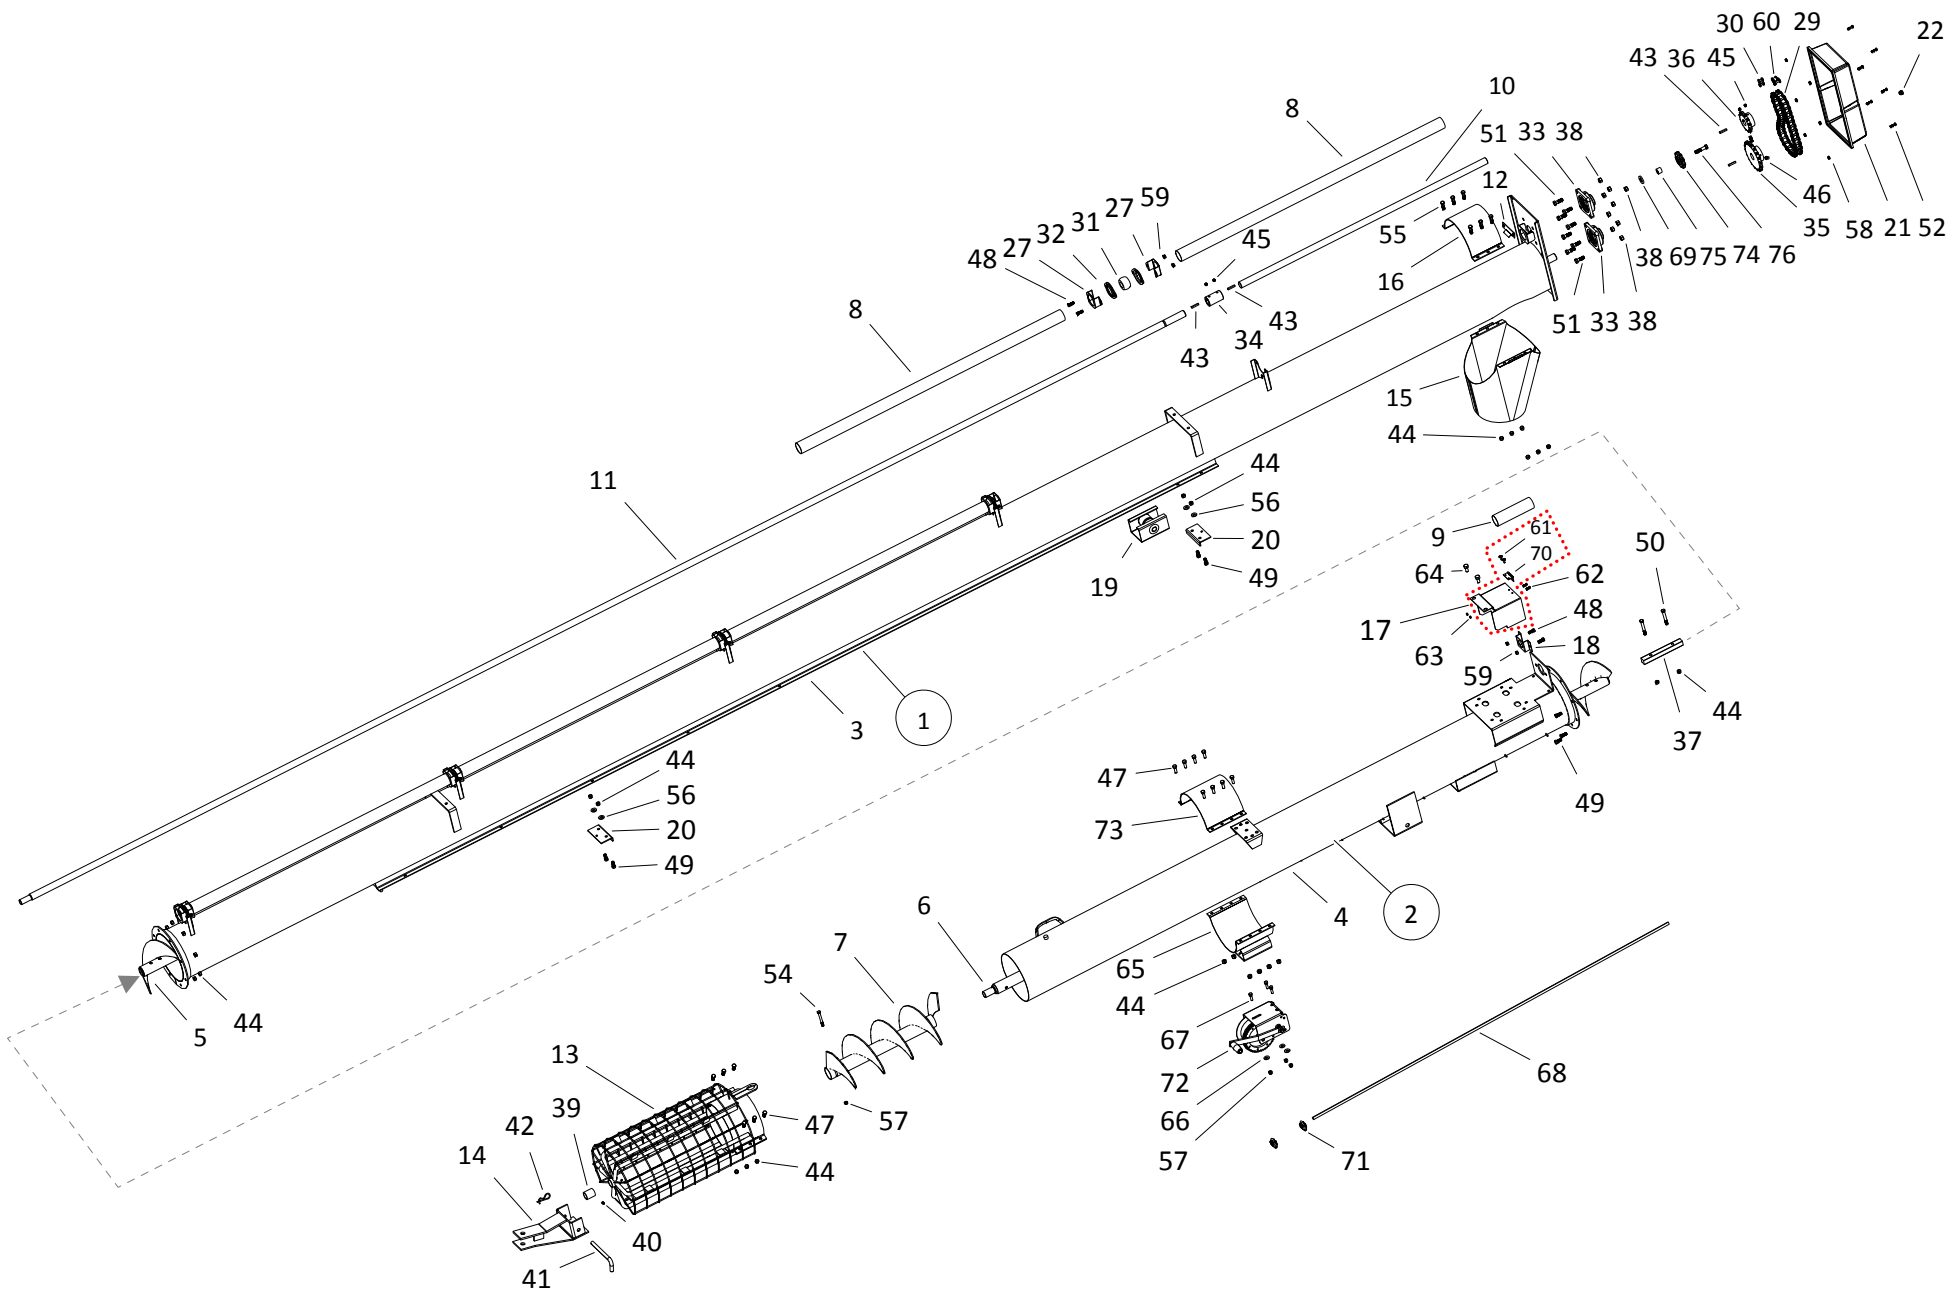

TUBE COMPONENTS, 10" X 36 ft SILVER

TUBE COMPONENTS, 10" x 36 ft SILVER

ITEM	PART NO.	DESCRIPTION
1	10-23151SR	UPPER TUBE BUNDLE
2	10-23160SR	LOWER TUBE BUNDLE
3	10-23165SR	UPPER TUBE ONLY
4	10-23170SR	LOWER TUBE ONLY
5	10-23183	10" UPPER FLIGHT
6	10-23187	LWR FLIGHT W/INTAKE FLGHT
7	10-17535	INTAKE FLIGHT 4506113
8	10-23614WH	UPPER DS GUARD, 57-3/4"
9	10-23246WH	LOWER DS GUARD 7-7/8"
10	10-29736	UPPER SHORT DRIVESHAFT
11	10-23184	MIDDLE DS
12	10-23617WH	SHIELD STOP, UPPER
13	10-29738	INTAKE W/SHIELD,BUSH
14	10-17180	CLEVIS
15	200568RD	MKX/X10 2-PIECE SPOUT WELD'T
16	10-27235	10" HITCH RING
17	10-24076	CHAIN COUPLER GUARD, ASSY
18	10-23268	DS GUARD HANGER BRKT, LWR
19	10-18763	TRACK SHOE
20	10-18762	J TRACK STOP
21	10-17160GHR	OIL COVER, HEAD
22	10-17179	3/8 OIL BATH PLUG
27	10-23250WH	FLANGE BEARING HANGER BRACKET
29	10-23185	CHAIN #80 X 31P W/CONN LINK (HEAVY)
30	10-19323	#80 CONNECTOR LINK (HEAVY)
31	10-18691	1-1/4 WOOD BEARING
32	10-18695	1-1/4" FLANGE, 2-HOLE
33	10-19567	BEARING, 1-1/4 PILLOW 4500067
34	10-19770	DRIVESHAFT CONNECTOR, 1-1/4"
35	10-23831	80B19 X 1-1/4 SPROCKET
36	10-23180	80B12 X 1-1/4 SPROCKET
37	10-21690	MKX/X10 FLIGHT CONNECTING SHAFT
38	10-19599	LOCKNUT 1/2" 9900538
39	10-19776	BUSHING, 1-1/4"
40	10-19222	GREASE FTG ZERK 1/4-28 SAE CZ PLTD
41	10-17181	CLEVIS PIN
42	10-17383	3610 GRIP CLIP 2605004
43	10-19606	KEY, 1/4" X 1-1/2" SQ 700615
44	10-19598	LOCKNUT 7/16" 9900643
45	10-19225	SETSCREW, 3/8" UNC X 3/8" REGULAR
46	10-29118	SETSCREW, 3/8" X 3/4" GR8 SQ HEAD
47	10-18698	BOLT 7/16" X 1-1/4" 9900219
48	10-18955	BOLT 3/8" X 1" 9900699
49	10-19542	BOLT, 7/16" X 1" PLTD 4500068
50	10-19546	BOLT 7/16" X 3"
51	10-19589	BOLT 1/2" X 1-1/2" 9900536
52	10-19988	BOLT, 1/4" X 1" GR2 9900603
54	10-27981	BOLT 3/8" X 3" PLATED
55	10-28744	7/16 X 1-1/2 NC BOLT GR5 PLTD
56	10-17182	7/16 TRACK WASHER