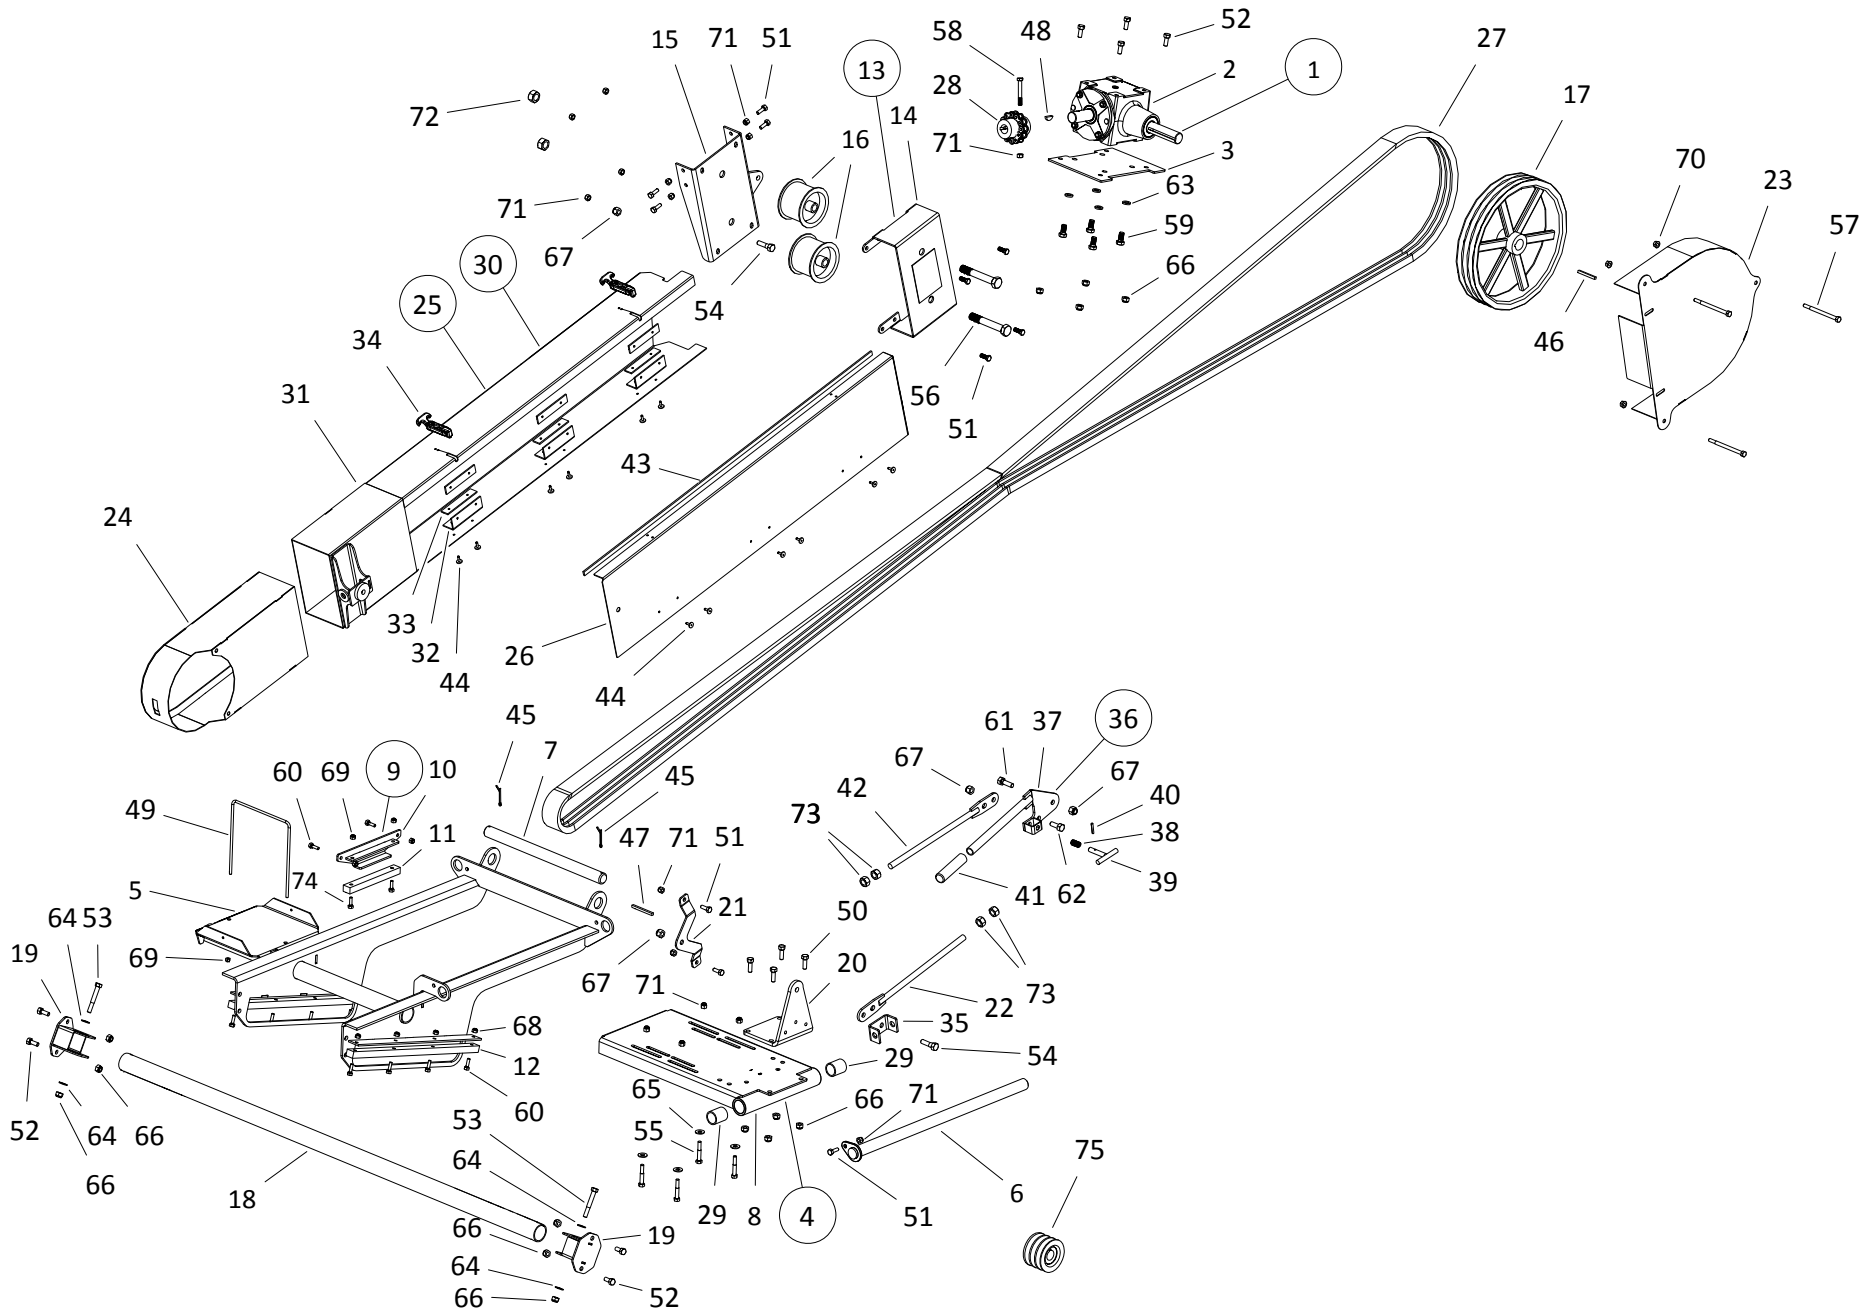

DRIVE COMPONENTS, STX2 8 | 10-46 (2020)

DRIVE COMPONENTS, STX2 8 | 10-46 (2020)

ITEM	PART NO.	DESCRIPTION
49	10-28448	UBOLTSQ1/4NCX8-1/4X9-3/4X4THDGR5PLT
50	10-18698	BOLT 7/16" X 1-1/4" 9900219
51	10-18955	BOLT 3/8" X 1" 9900699
52	10-19542	BOLT, 7/16" X 1" PLTD 4500068
53	10-19546	BOLT 7/16" X 3"
54	10-19974	BOLT, 1/2" 1-3/4" GR8 9900133
55	10-28745	3/8" X 2-1/4" NC BOLT GR 5 PLTD
56	10-23837	3/4" X 5" NC BOLT GR 5 PLTD
57	10-23513	3/8" X 5" NC BOLT GR 5 PLTD
58	10-19541	3/8" X 2-3/4" NC BOLT GR 2 PLTD
59	10-19231	BOLT, 1/2 X 1" 9900558
60	10-18091	5/16" X 1" NC BOLT GR 2 PLTD
61	10-19589	BOLT 1/2" X 1-1/2" 9900536
62	10-19588	BOLT 1/2" X 1-1/4" 9900588
63	10-19605	LOCK WASHER, 1/2" PLTD
64	10-28485	SAE WASHER PLTD,7/16 9900787
65	10-17392	WASHER 3/8" FLAT PLTD 0601008
66	10-19598	LOCKNUT 7/16" 9900643
67	10-19599	LOCKNUT 1/2" 9900538
68	10-19980	LOCKNUT, 5/16" PLTD
69	10-28449	LOCKNUT 1/4" 9900562
70	10-19596	WHIZNUT 3/8" 9900788
71	10-17402	LOCKNUT 3/8" 0601007
72	10-19601	LOCKNUT, 3/4" PLTD
73	10-19864	NUT, 5/8"HEX
74	10-19988	BOLT, 1/4" X 1" GR2 9900603
75	05-A122	PULLEY, 4.2 X 1-1/8, DBL B
75	05-A268