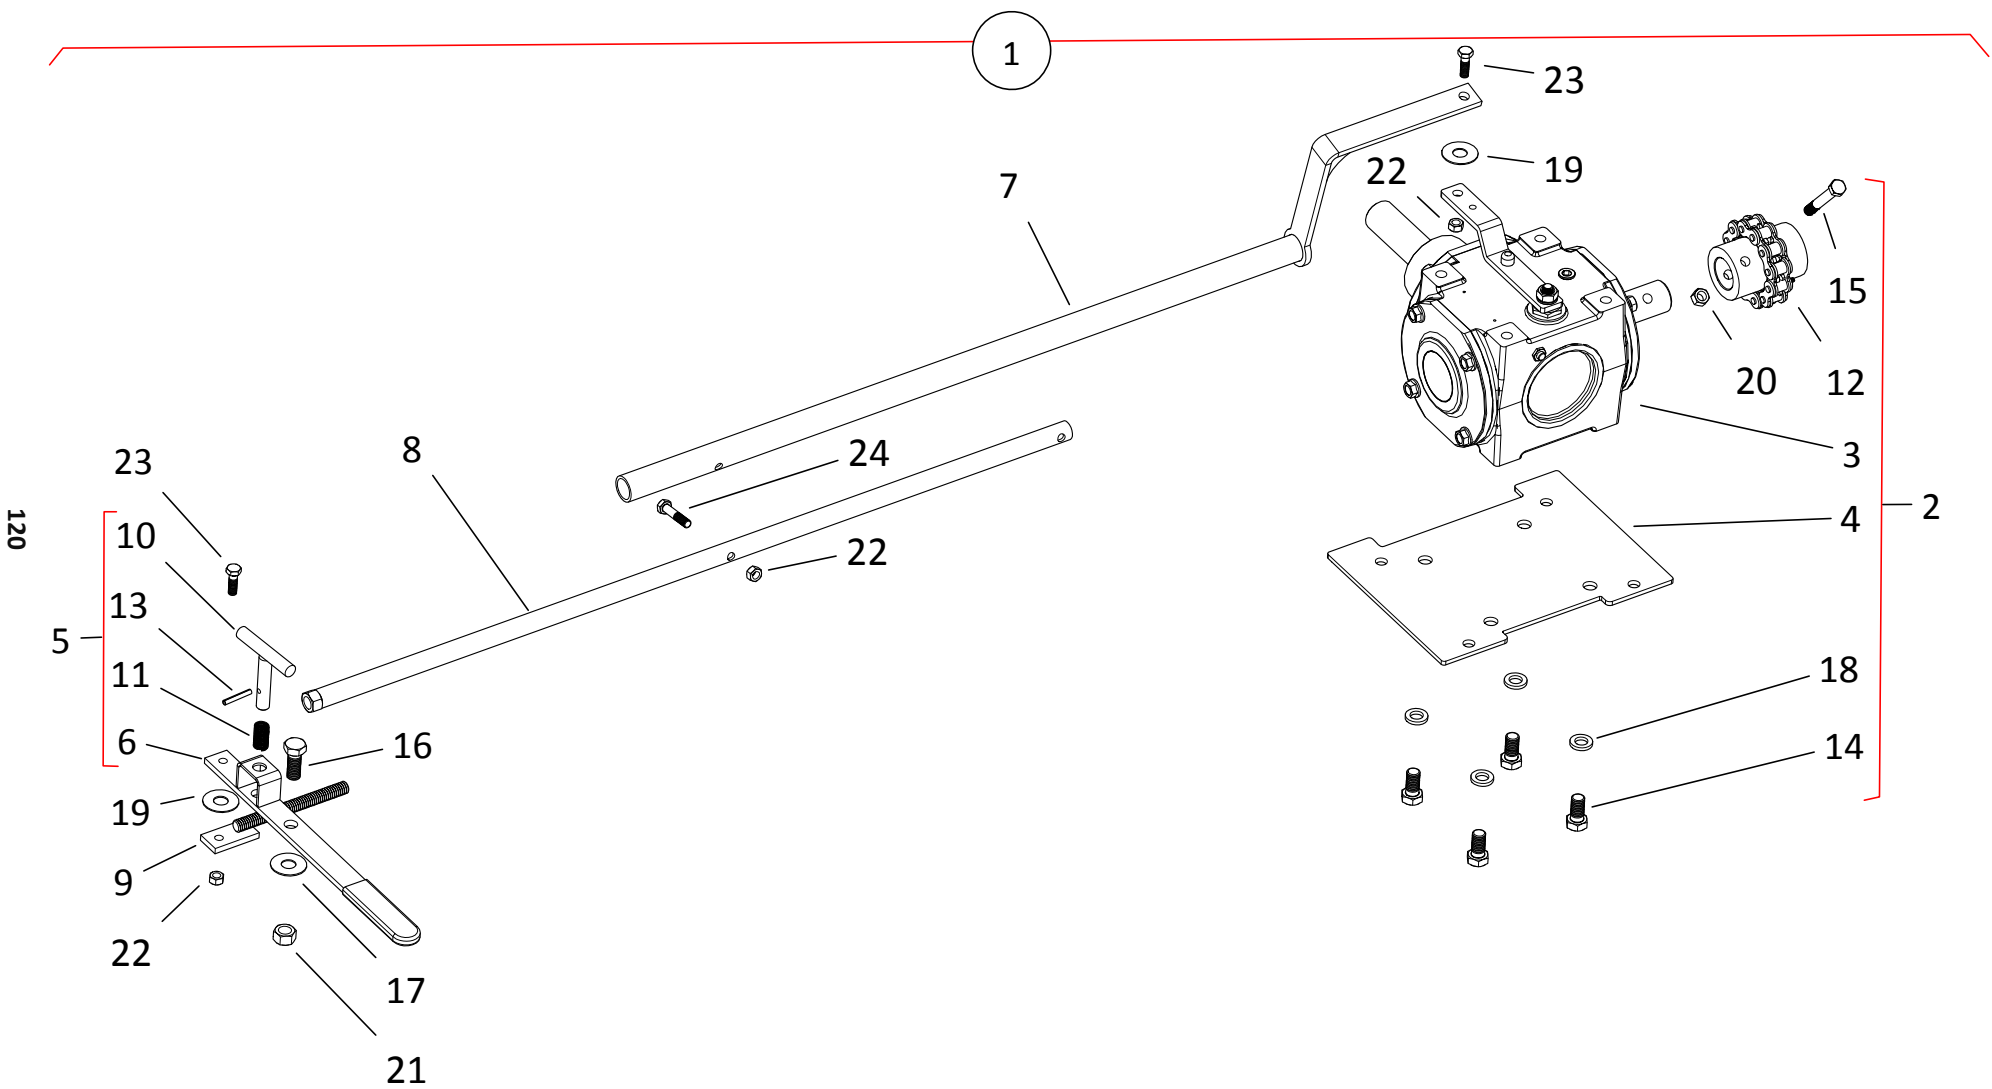

REVERSIBLE GEARBOX KIT 36, 41, 46, 51 ft (A391)

REVERSIBLE GEARBOX KIT 36, 41, 46, 51 ft (A391)

ITEM	PART NO.	DESCRIPTION
1	05-A391	REVERSIBLE GEARBOX KIT
2	10-23216	REVERSIBLE GEARBOX ASSEMBLY
3	10-29322	REVERSIBLE LARGE SD GEARBOX
4	10-23218	GEARBOX MOUNT PLATE
5	10-23514	DETENT LEVER ASSEMBLY
6	10-22258	DETENT LEVER ONLY
7	10-24212	GEARBOX PUSH ROD
8	10-23731	GEARBOX HANDLE EXTENSION, STRAIGHT
9	10-22256	ADJUST LUG
10	10-28856	LOCK PIN
11	10-28645	COMPRESSION SPRING (SINGLE)
12	10-19674	C6012 CHAIN COUPLER #10293
13	10-28726	SLOTTED SPRING PIN 3/16 X 1-1/2 PLN
14	10-19231	BOLT, 1/2 X 1" 9900558
15	10-19541	3/8" X 2-3/4" NC BOLT GR 2 PLTD
16	10-19588	BOLT 1/2" X 1-1/4" 9900588
17	10-17401	WASHER 1/2" FLAT 9900565
18	10-19605	LOCK WASHER, 1/2" PLTD
19	10-27336	WASHER, 5/16" FLAT 9900529
20	10-17402	LOCKNUT 3/8" 0601007
21	10-19599	LOCKNUT 1/2" 9900538
22	10-19980	LOCKNUT, 5/16" PLTD
23	10-18091	5/16" X 1" NC BOLT GR 2 PLTD
24	10-27788	5/16" X 1-1/2" NC BOLT GR 5 PLTD