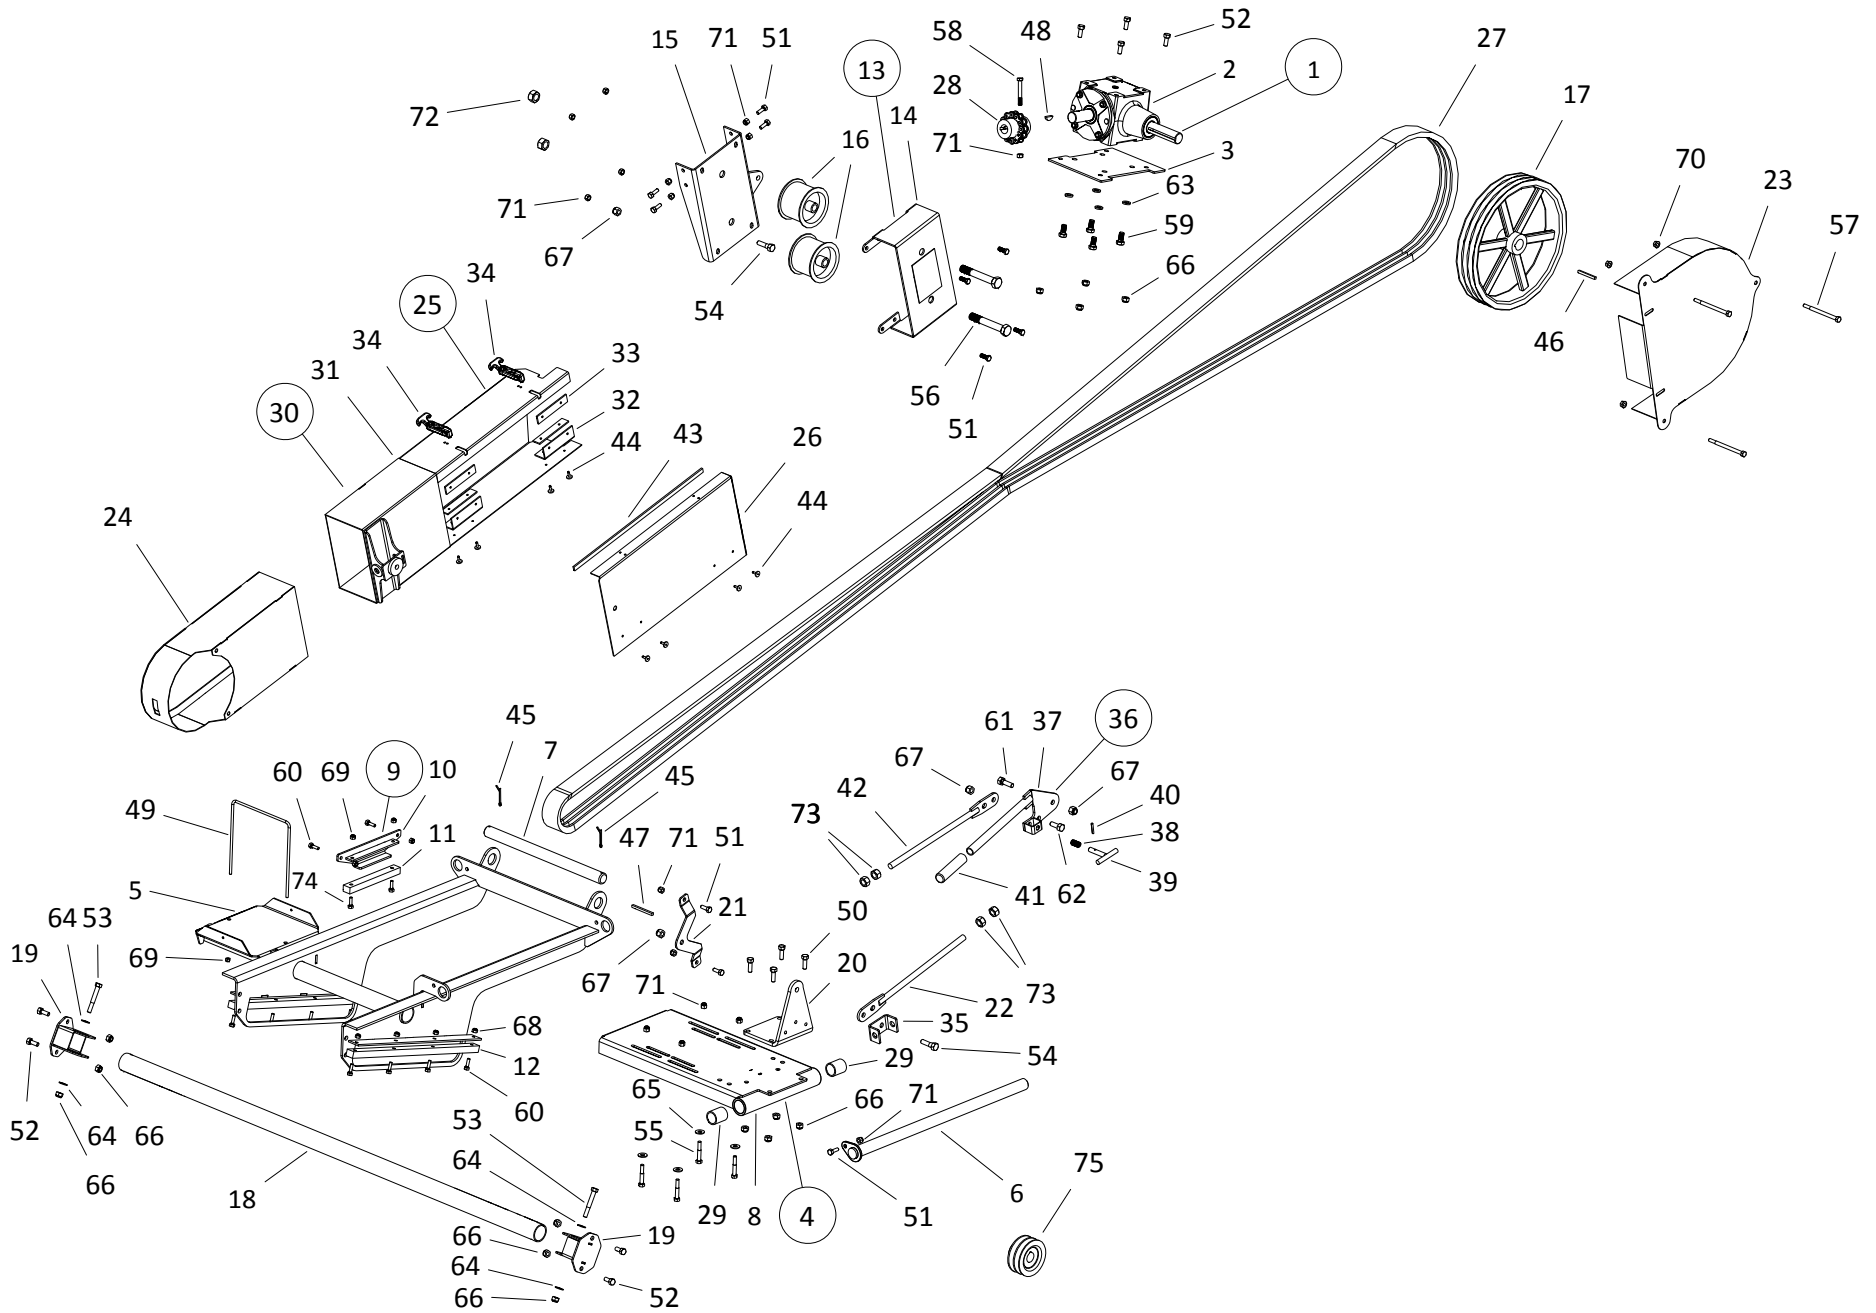

DRIVE COMPONENTS, STX2 8 | 10-41 (2020)

DRIVE COMPONENTS, STX2 8 | 10-41 (2020)

ITEM	PART NO.	DESCRIPTION
51	10-18955	BOLT 3/8" X 1" 9900699
52	10-19542	BOLT, 7/16" X 1" PLTD 4500068
53	10-19546	BOLT 7/16" X 3"
54	10-19974	BOLT, 1/2" 1-3/4" GR8 9900133
55	10-28745	3/8" X 2-1/4" NC BOLT GR 5 PLTD
56	10-23837	3/4" X 5" NC BOLT GR 5 PLTD
57	10-23513	3/8" X 5" NC BOLT GR 5 PLTD
58	10-19541	3/8" X 2-3/4" NC BOLT GR 2 PLTD
59	10-19231	BOLT, 1/2 X 1" 9900558
60	10-18091	5/16" X 1" NC BOLT GR 2 PLTD
61	10-19589	BOLT 1/2" X 1-1/2" 9900536
62	10-19588	BOLT 1/2" X 1-1/4" 9900588
63	10-19605	LOCK WASHER, 1/2" PLTD
64	10-28485	SAE WASHER PLTD,7/16 9900787
65	10-17392	WASHER 3/8" FLAT PLTD 0601008
66	10-19598	LOCKNUT 7/16" 9900643
67	10-19599	LOCKNUT 1/2" 9900538
68	10-19980	LOCKNUT, 5/16" PLTD
69	10-28449	LOCKNUT 1/4" 9900562
70	10-19596	WHIZNUT 3/8" 9900788
71	10-17402	LOCKNUT 3/8" 0601007
72	10-19601	LOCKNUT, 3/4" PLTD
73	10-19864	NUT, 5/8"HEX
74	10-19988	BOLT, 1/4" X 1" GR2 9900603
75	05-A122	PULLEY, 4.2 X 1-1/8, DBL B