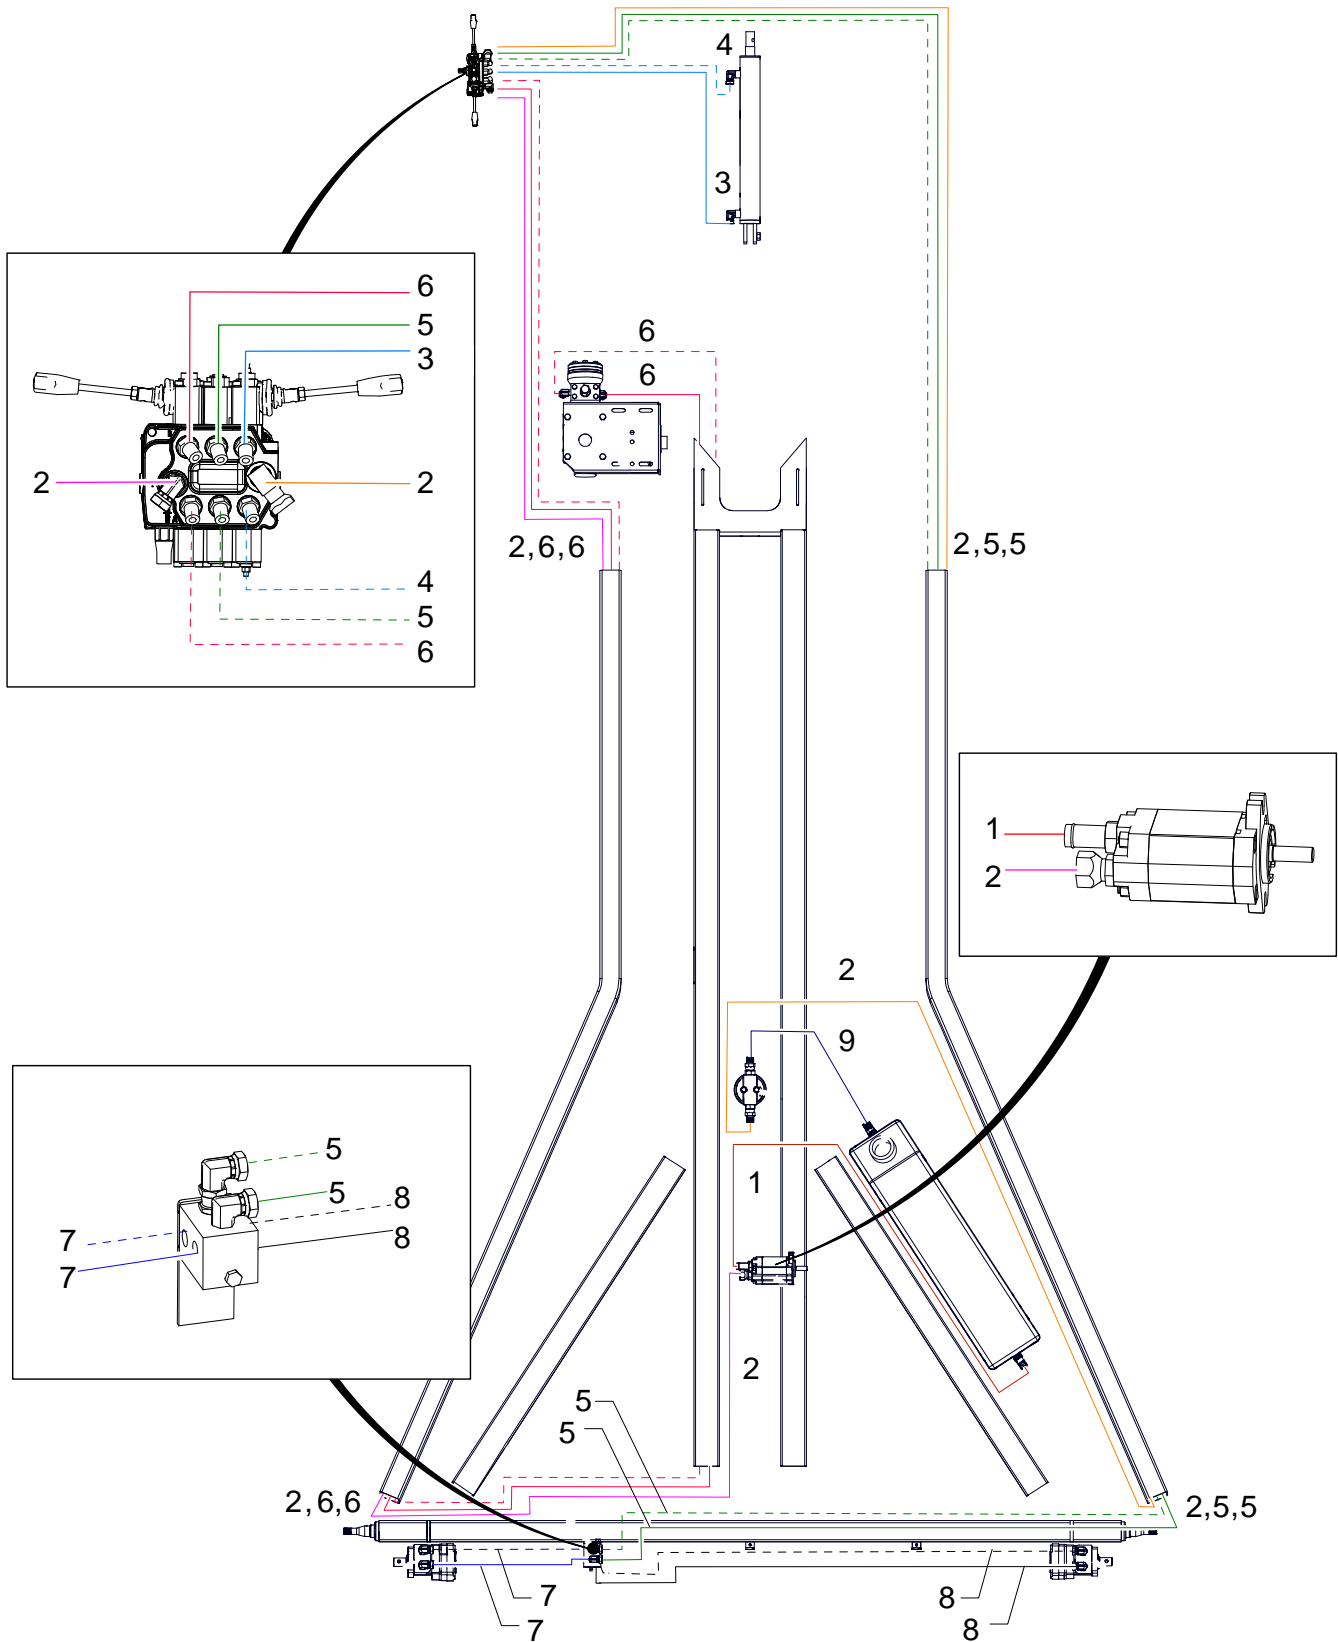

HYDRAULIC HOSES, 46 ft (HD SP KIT - MANUAL)

Hose identification is defined by a single band of colour on the valve end of the hose: Blue - 3 & 4, Green - 5, White - 6

HYDRAULIC HOSES, 46 ft (HD SP KIT - MANUAL)

ITEM	PART NO.	DESCRIPTION
1	10-24094	3/4" X 78" HYDRAULIC HOSE
2	10-23375	1/2" X 240" HYDRAULIC HOSE
3	10-29361	3/8" X 60" HYDRAULIC HOSE
4	10-29448	3/8" X 74" HYDRAULIC HOSE
5	10-23378	3/8" X 180" HYDRAULIC HOSE
6	10-28747	3/8" X 358" HYDRAULIC HOSE
7	10-23371	3/8" X 18" HYDRAULIC HOSE
8	10-29443	3/8" X 56" HYDRAULIC HOSE
9	10-24091	1/2" X 22" HYDRAULIC HOSE