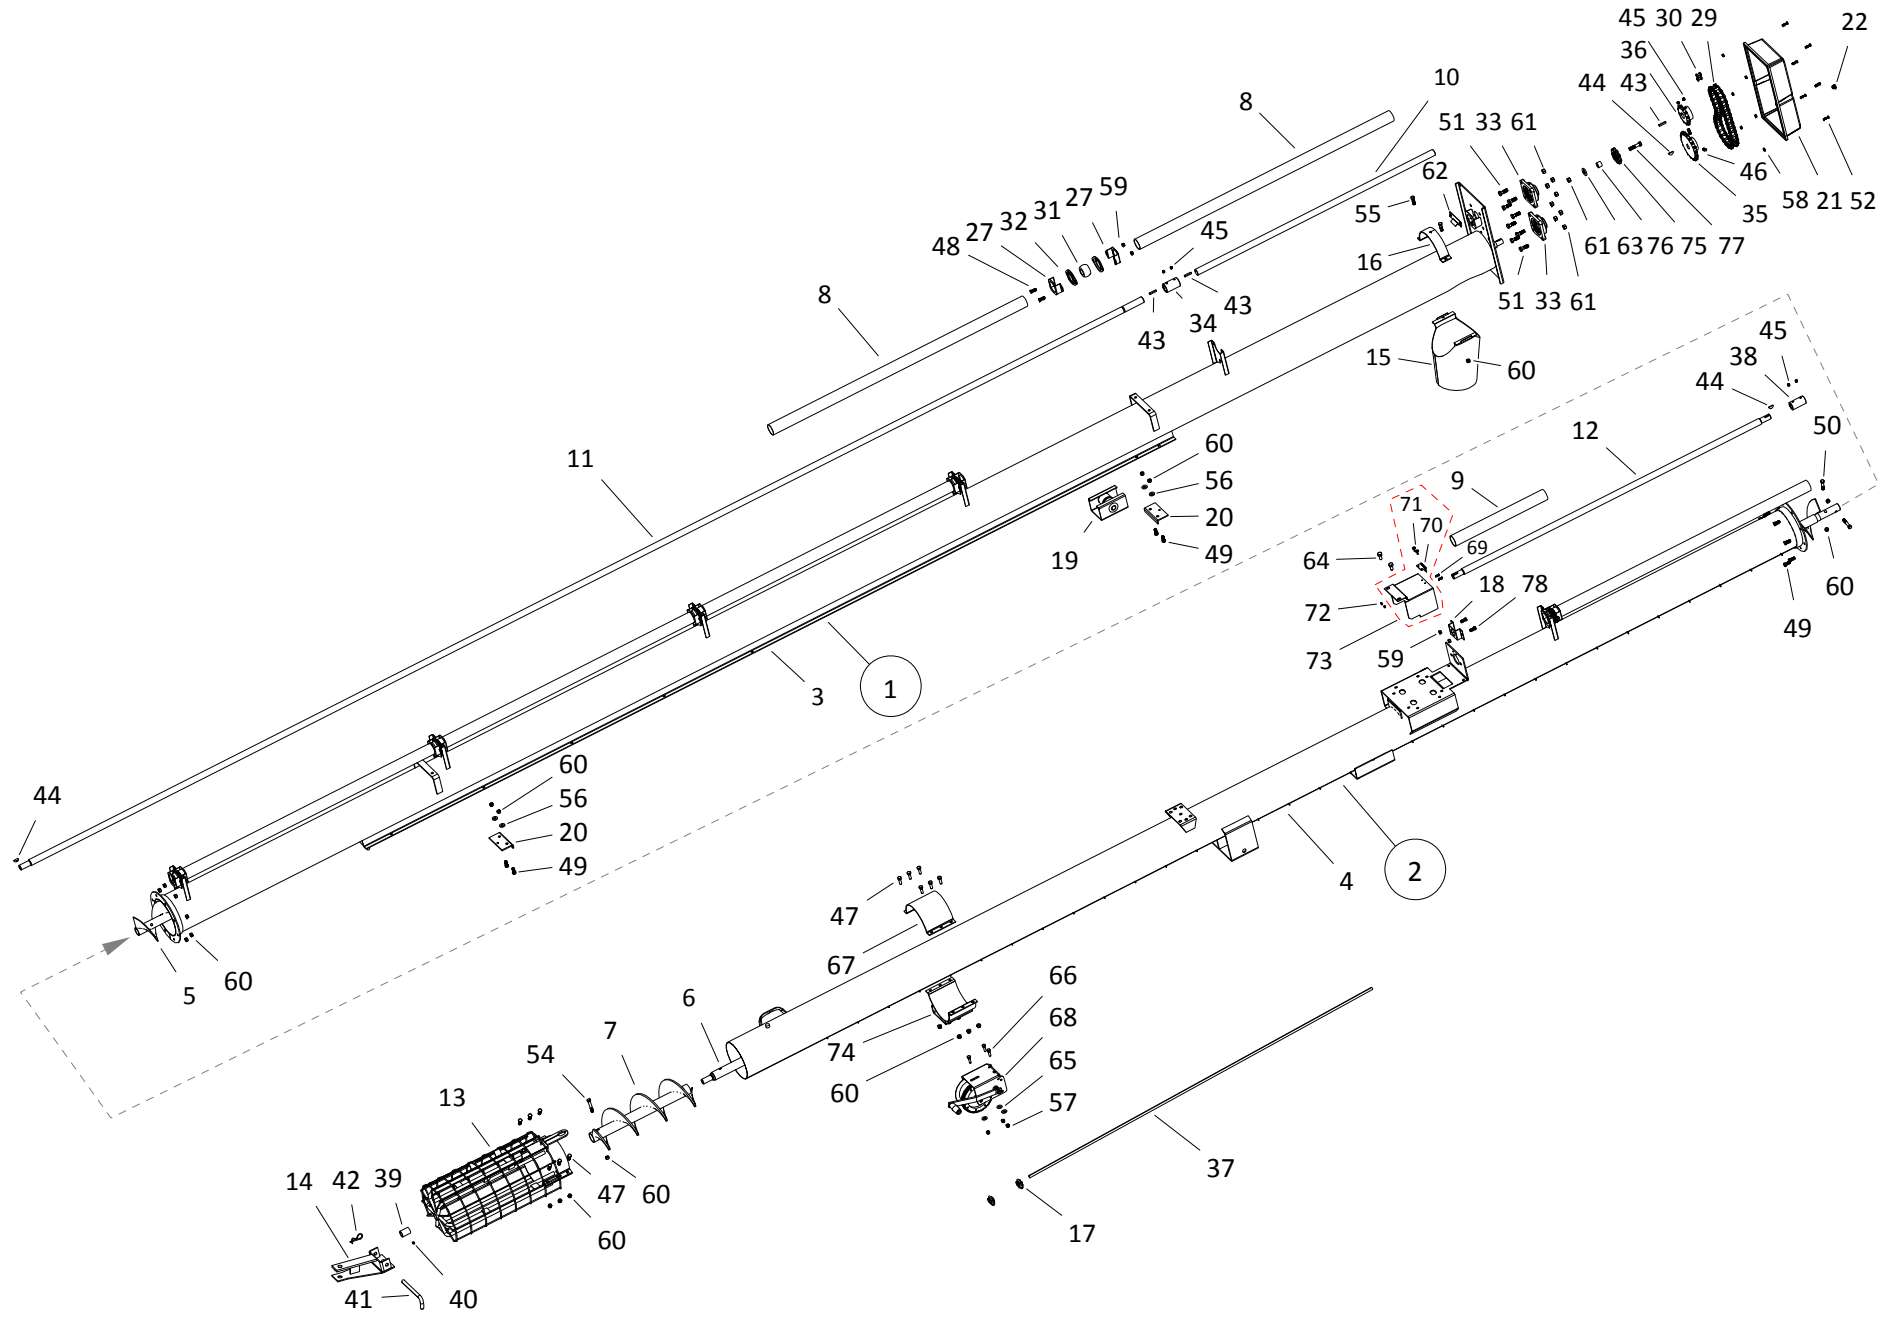

TUBE COMPONENTS, 8" X 46 ft SILVER

TUBE COMPONENTS, 8" x 46 ft SILVER

ITEM	PART NO.	DESCRIPTION
1	10-23153SR	UPPER TUBE BUNDLE
2	10-23157SR	LOWER TUBE BUNDLE
3	10-23163SR	UPPER TUBE ONLY
4	10-23168SR	LOWER TUBE ONLY
5	200475	UPPER FLIGHT
6	10-29734	LWR FLIGHT W/INTAKE FLGHT
7	10-18920	MK80 BOOT FLIGHT SECTION
8	10-23614WH	UPPER DS GUARD, 57-3/4"
9	10-23248WH	LOWER DS GUARD 20-7/8"
10	10-29736	UPPER SHORT DRIVESHAFT
11	10-23184	MIDDLE DS
12	10-19666	LOWER DRIVESHAFT
13	10-29726	INTAKE W/SHIELD,BUSHG
14	10-17123	CLEVIS
15	10-29306	SPOUT, 8 INCH ROLLED
16	10-19460	CLAMP, W80 HALF
17	10-19147	1/4 CABLE CLAMP 4500081
18	10-23268	DS GUARD HANGER BRKT, LWR
19	10-18763	TRACK SHOE
20	10-18762	J TRACK STOP
21	10-17160GHR	OIL COVER, HEAD
22	10-17179	3/8 OIL BATH PLUG
27	10-23250WH	FLANGE BEARING HANGER BRACKET
29	10-23185	CHAIN #80 X 31P W/CONN LINK (HEAVY)
30	10-19323	#80 CONNECTOR LINK (HEAVY)
31	10-18691	1-1/4 WOOD BEARING
32	10-18695	1-1/4" FLANGE, 2-HOLE
33	10-19567	BEARING, 1-1/4 PILLOW 4500067
34	10-19770	DRIVESHAFT CONNECTOR, 1-1/4"
35	10-23181	80B18 X 1 SPROCKET
36	10-23180	80B12 X 1-1/4 SPROCKET
37	10-19250	LIFT CABLE
38	10-19119	DRIVESHAFT CONNECTR
39	10-19149	1" BUSHING
40	10-19222	GREASE FTG ZERK 1/4-28 SAE CZ PLTD
41	10-17181	CLEVIS PIN
42	10-17383	3610 GRIP CLIP 2605004
43	10-19606	KEY, 1/4" X 1-1/2" SQ 700615
44	10-19224	1/4" X 1" WOODRUFF KEY (4503192)
45	10-19225	SETSCREW, 3/8" UNC X 3/8" REGULAR
46	10-29118	SETSCREW, 3/8" X 3/4" GR8 SQ HEAD
47	10-18698	BOLT 7/16" X 1-1/4" 9900219
48	10-18955	BOLT 3/8" X 1" 9900699
49	10-19542	BOLT, 7/16" X 1" PLTD 4500068
50	10-19545	7/16" X 2-1/4" NC BOLT GR 8 PLTD
51	10-19589	BOLT 1/2" X 1-1/2" 9900536
52	10-19988	BOLT, 1/4" X 1" GR2 9900603
54	10-19546	BOLT 7/16" X 3"
55	10-28744	7/16 X 1-1/2 NC BOLT GR5 PLTD
56	10-17182	7/16 TRACK WASHER