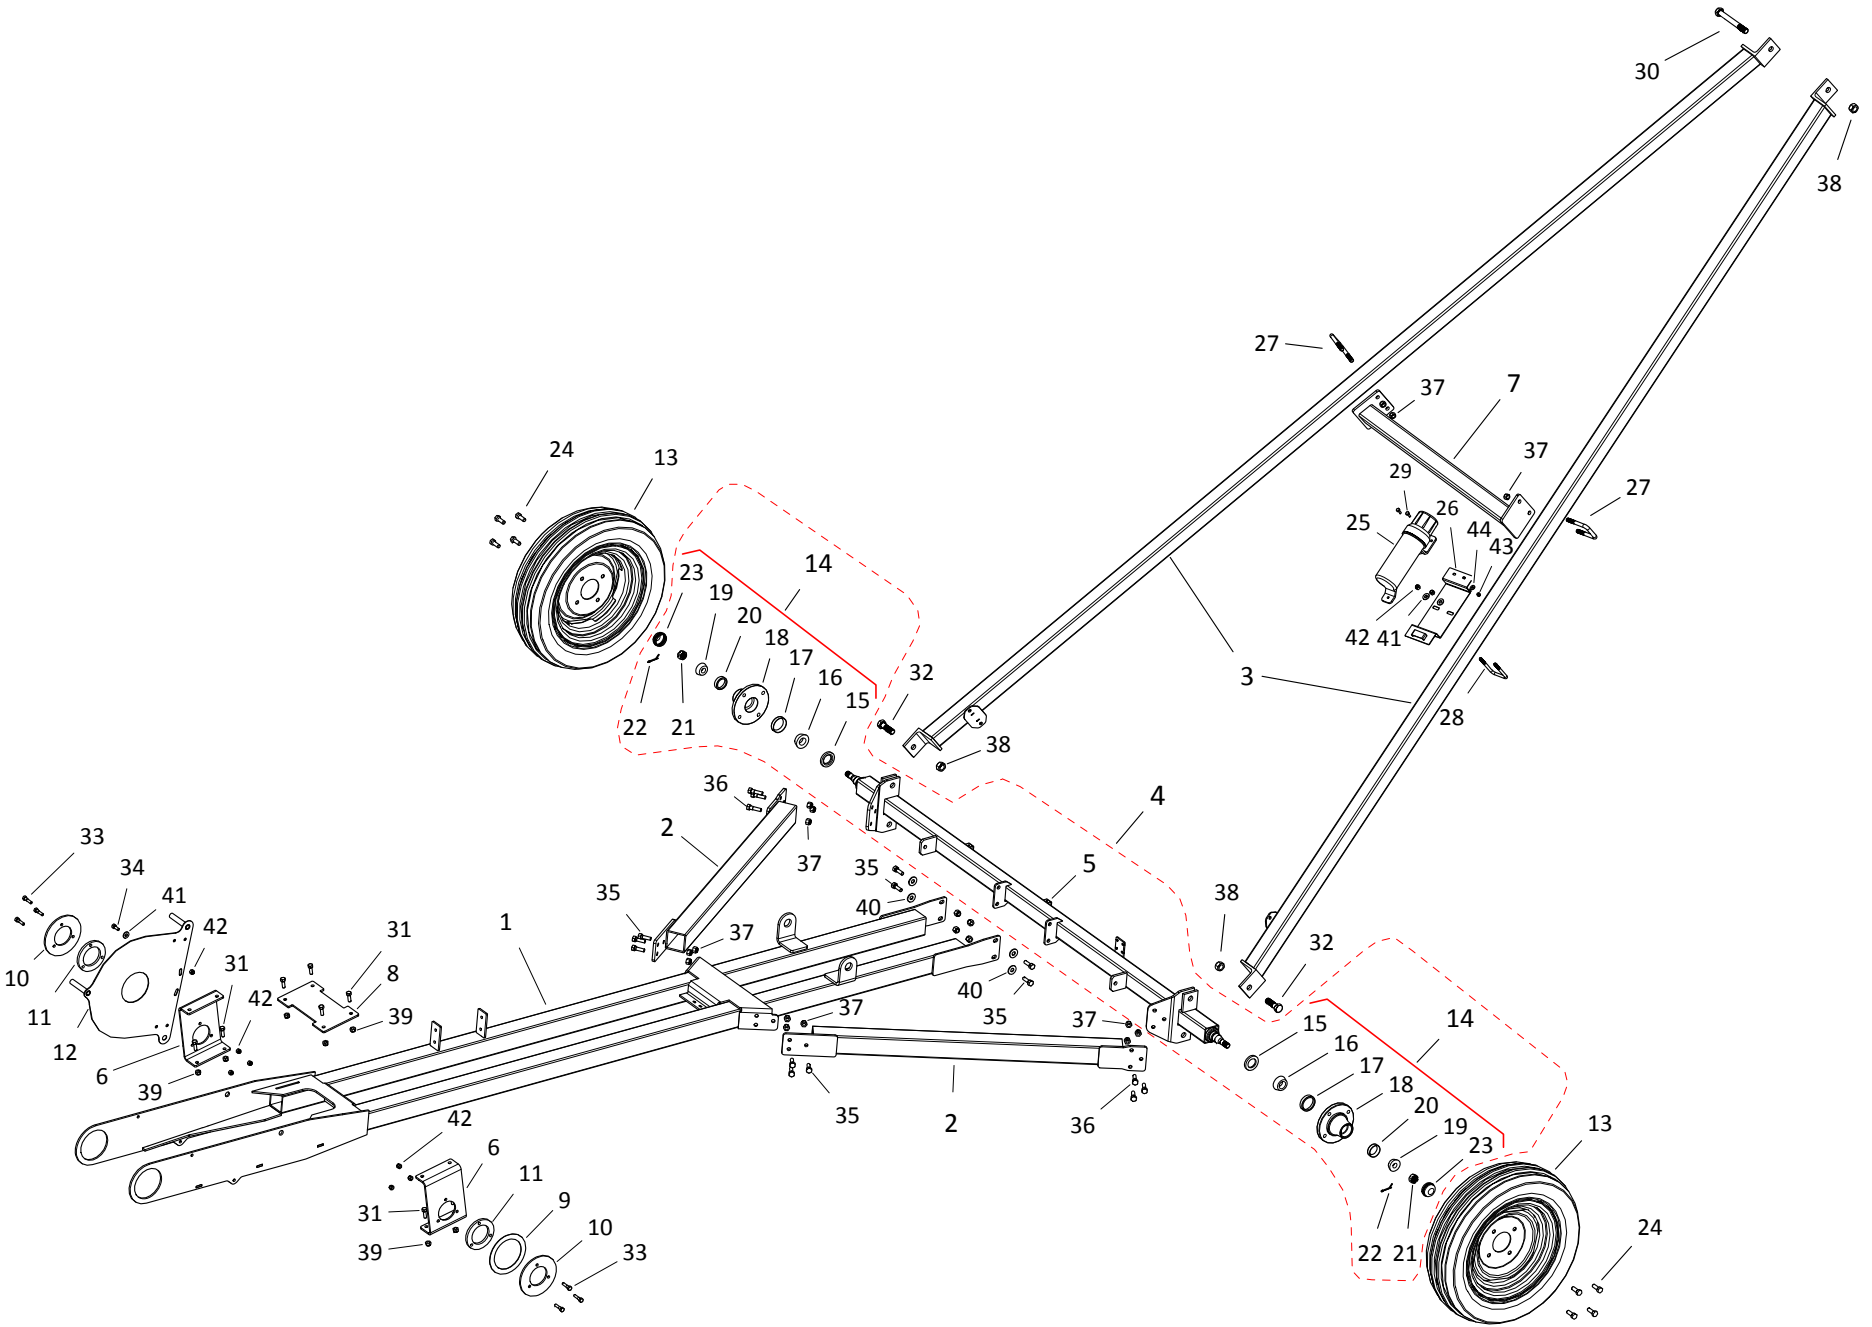

FRAME COMPONENTS, 46 ft

FRAME COMPONENTS, 46 ft

ITEM	PART NO.	DESCRIPTION
1	10-24042	FRAME, LWR ARM
2	10-24001	FRAME, LWR SUPPORT
3	10-23148	UPPER FRAME
4	10-24058	ASSY, AXLE (2019)
5	10-24002	FRAME, AXLE
6	10-24012	BRKT, GB LOWER FRAME CONNECT
7	10-20395	LIFT ARM X-SUPPORT, RED
8	10-24013	BRKT, GB TOP COVER
9	10-24014	SPACER, LWR FRAME
10	10-24015	FRAME, LWR ARM BOLT PLATE,LARGE
11	10-24016	FRAME, LWR ARM BOLT PLATE,SMALL
12	200539RD	ASSY, STX2 CLOSED GUARD PULLEY SHIM
13	10-21330	15 X 4.5 X 4 BOLT WHEEL ASSEMBLY
14	10-19467	REG HUB ASSEMBLY
15	10-19264	HUB SEAL
16	10-19265	CONE BEARING 4500059-3
17	10-19266	CUP 4500059-4
18	10-19267	REG HUB
19	10-19269	BEARING CONE
20	10-19268	CUP
21	10-19270	3/4" NF SLOTTED NUT PLAIN
22	10-19271	COTTER PIN 1/8 X 1-1/2 C.ZINC PLTD
23	10-19272	REGULAR DUST CAP
24	10-20565	1/2" X 1" NF #5 WHEEL BOLT BLACK
25	10-29755	WATERPROOF PLASTIC MANUAL HOLDER
26	10-29798	MANUAL HOLDER MOUNT, WESTFIELD
27	10-28444	UBOLT SQ, 1/2 X 2-5/8 X 4 X 1-1/4
28	10-28445	UBOLTSQ3/8NCX2-5/8X3-3/4X1-1/4THD
29	9900800	1/4" X 3/4" NC BOLT GR 5 PLTD
30	10-19593	3/4" X 6-1/2" NC BOLT GR 8 PLTD
31	10-18698	BOLT 7/16" X 1-1/4" 9900219
32	10-20774	3/4" X 2-1/2" BOLT GR8 PLTD
33	9900694	3/8" X 1-1/2" UNC HEX BOLT GR5 PLT
34	10-18955	BOLT 3/8" X 1" 9900699
35	10-19589	BOLT 1/2" X 1-1/2" 9900536
36	10-19974	BOLT, 1/2" 1-3/4" GR8 9900133
37	10-19599	LOCKNUT 1/2" 9900538
38	10-19601	LOCKNUT, 3/4" PLTD
39	10-19598	LOCKNUT 7/16" 9900643
40	10-17401	WASHER 1/2" FLAT 9900565
41	10-17392	WASHER 3/8" FLAT PLTD 0601008
42	10-17402	LOCKNUT 3/8" 0601007
43	10-28449	LOCKNUT 1/4" 9900562
44	9900683	FLAT WASHER, 1/4" PLTD