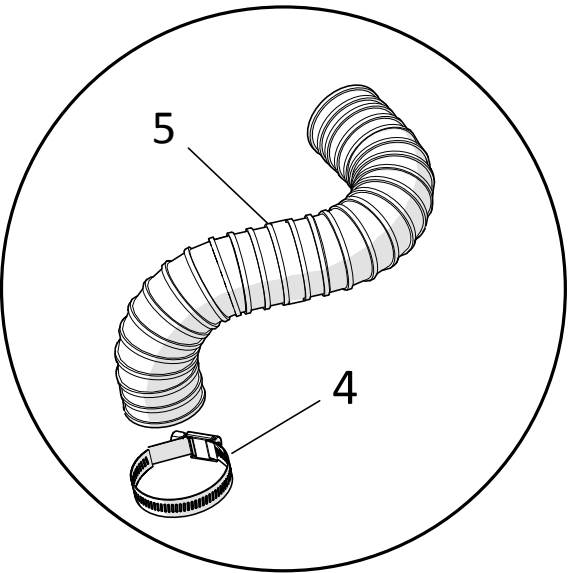

VANGUARD COLD WEATHER KIT (23746)

VANGUARD COLD WEATHER KIT (23746)

ITEM	PART NO.	DESCRIPTION
1	10-23746	VANGUARD COLD WEATHER KIT W/MUFFLER
2	10-23620	VANGUARD MUFFLER
3	10-23633	VANGUARD COLD WEATHER KIT
4	10-23732	HOSE CLAMP, NON SLIP, SAE 32
5	10-23738	2" HIGH TEMP DUCTING - 16" LONG