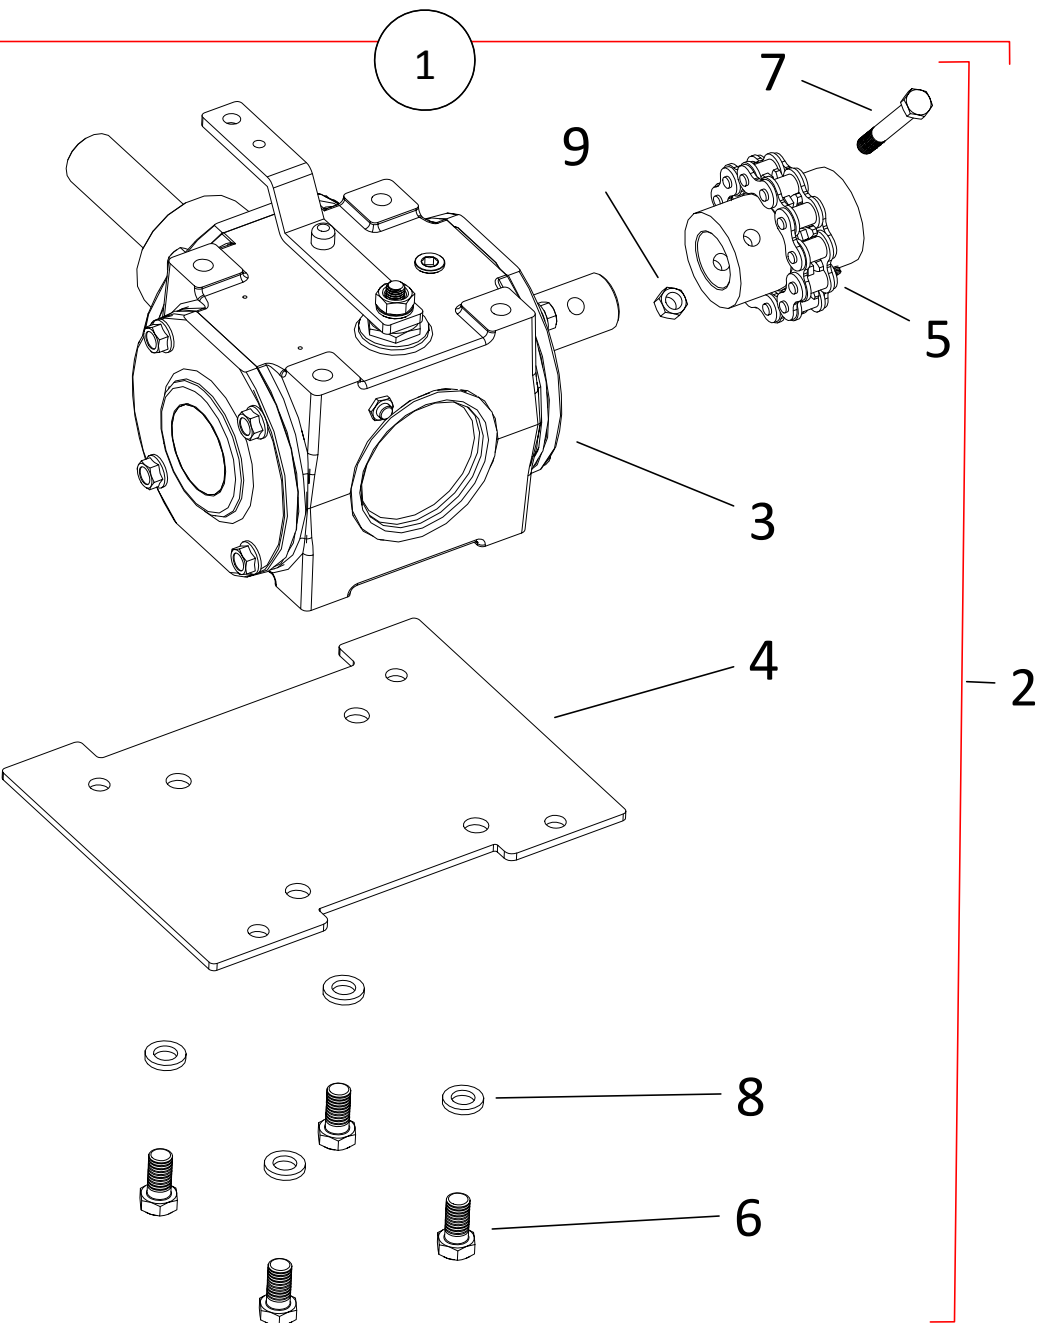

REVERSIBLE GEARBOX KIT, 31 ft (A393)

REVERSIBLE GEARBOX KIT, 31 ft (A393)

ITEM	PART NO.	DESCRIPTION
1	05-A393	REVERSIBLE GEARBOX KIT
2	10-23216	REVERSIBLE GEARBOX ASSEMBLY
3	10-29322	REVERSIBLE LARGE SD GEARBOX
4	10-23218	GEARBOX MOUNT PLATE
5	10-19674	C6012 CHAIN COUPLER #10293
6	10-19231	BOLT, 1/2 X 1" 9900558
7	10-19541	3/8" X 2-3/4" NC BOLT GR 2 PLTD
8	10-19605	LOCK WASHER, 1/2" PLTD
9	10-17402	LOCKNUT 3/8" 0601007