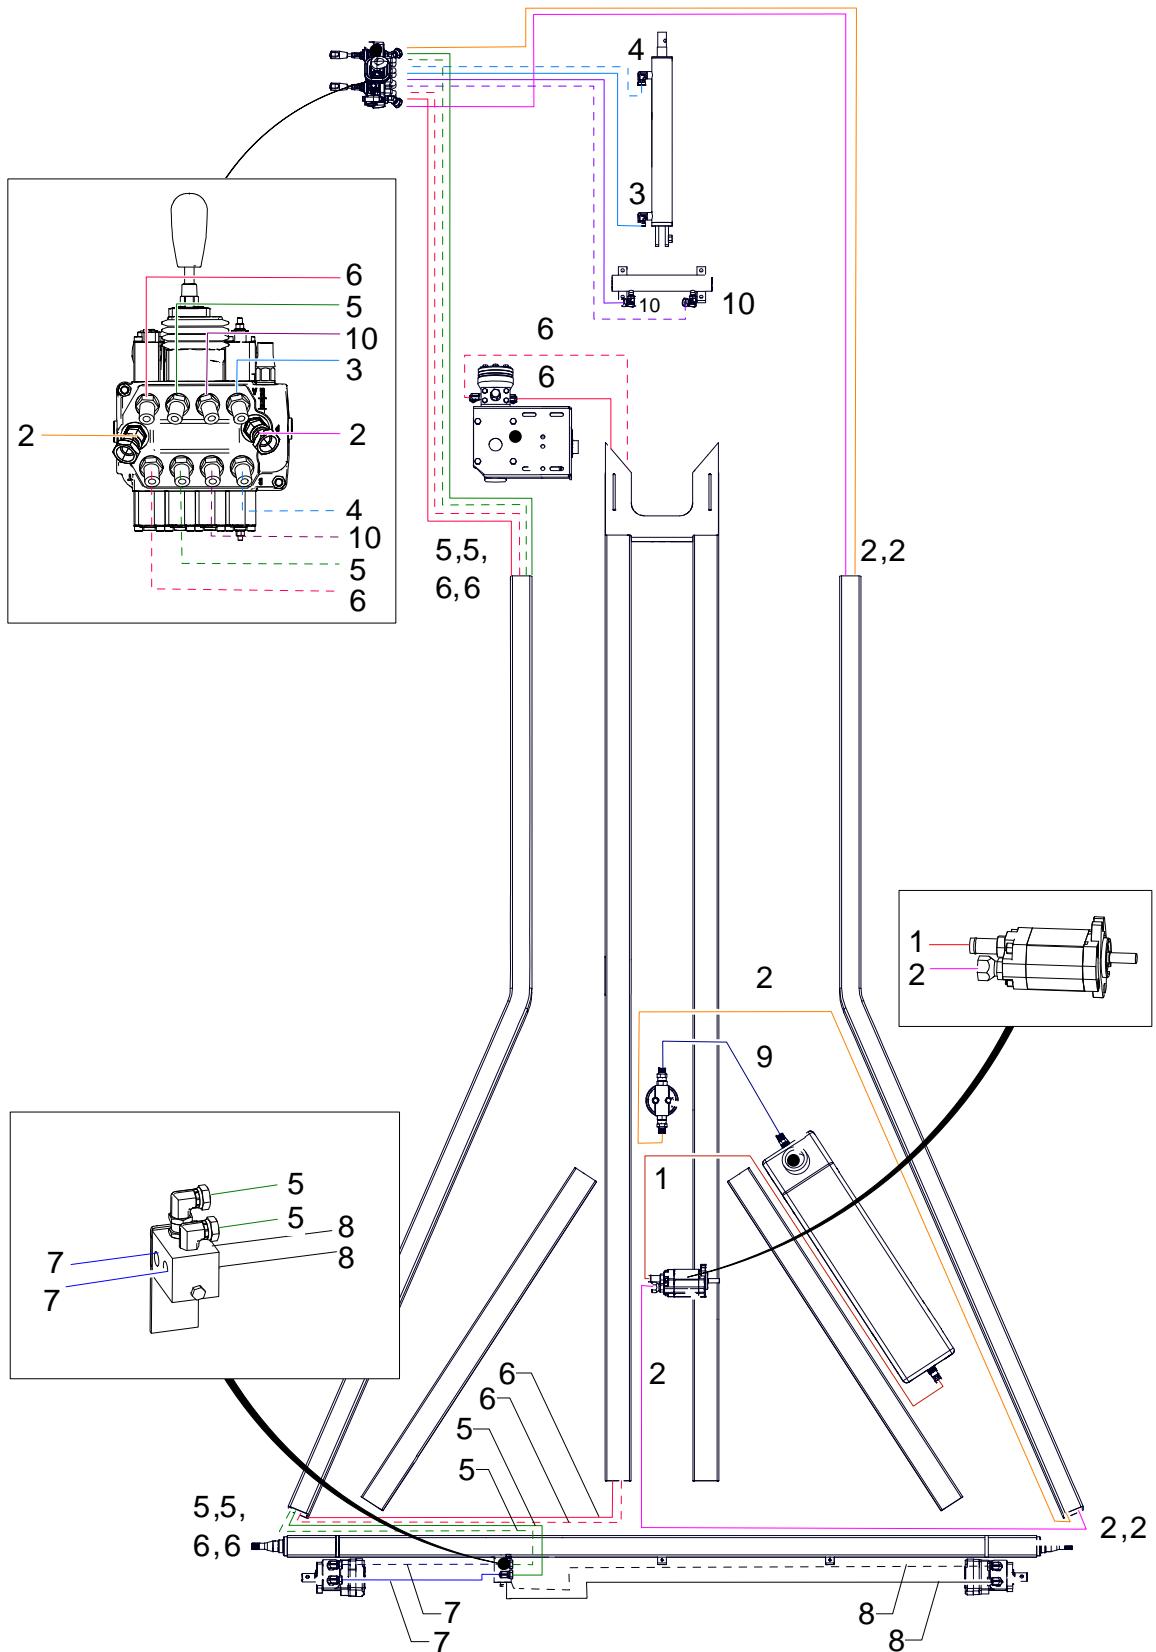

HYDRAULIC HOSES, 46 ft (HD SP KIT - HYDRAULIC)

Hose identification is defined by a single band of colour on the valve end of the hose: Blue - 3 & 4, Green - 5, White - 6, Red - 10

HYDRAULIC HOSES, 46 ft (HD SP KIT - HYDRAULIC)

ITEM	PART NO.	DESCRIPTION
1	10-24094	3/4" X 78" HYDRAULIC HOSE
2	10-23375	1/2" X 240" HYDRAULIC HOSE
3	10-29361	3/8" X 60" HYDRAULIC HOSE
4	10-29448	3/8" X 74" HYDRAULIC HOSE
5	10-23378	3/8" X 180" HYDRAULIC HOSE
6	10-28747	3/8" X 358" HYDRAULIC HOSE
7	10-23371	3/8" X 18" HYDRAULIC HOSE
8	10-29443	3/8" X 56" HYDRAULIC HOSE
9	10-24091	1/2" X 22" HYDRAULIC HOSE
10	10-28232	3/8" X 62" HYDRAULIC HOSE