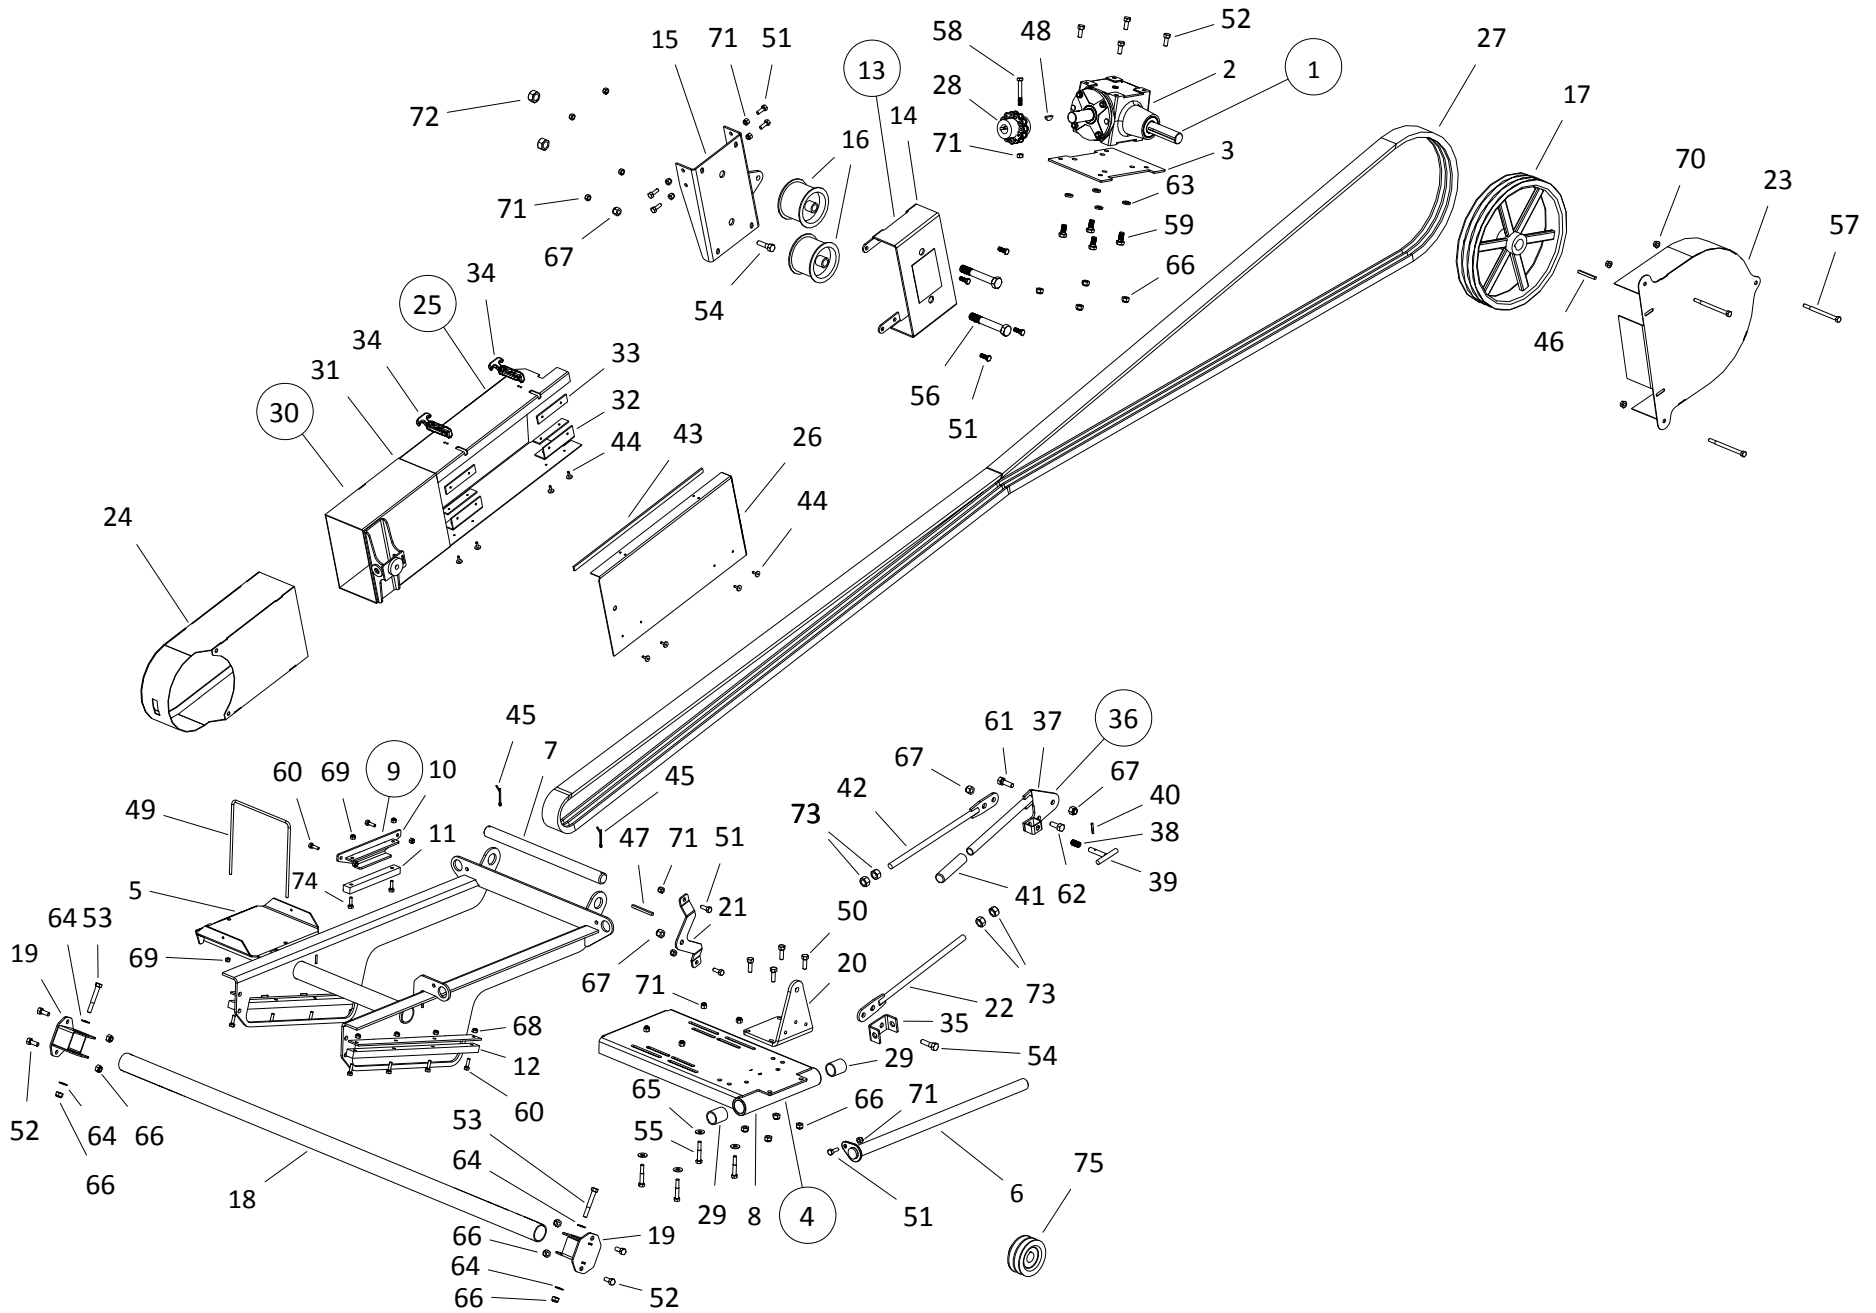

DRIVE COMPONENTS, STX2 8 | 10-36 (2020)

DRIVE COMPONENTS, STX2 8 | 10-36 (2020)

ITEM	PART NO.	DESCRIPTION
51	10-18955	BOLT 3/8" X 1" 9900699
52	10-19542	BOLT, 7/16" X 1" PLTD 4500068
53	10-19546	BOLT 7/16" X 3"
54	10-19974	BOLT, 1/2" 1-3/4" GR8 9900133
55	10-28745	3/8" X 2-1/4" NC BOLT GR 5 PLTD
56	10-23837	3/4" X 5" NC BOLT GR 5 PLTD
57	10-23513	3/8" X 5" NC BOLT GR 5 PLTD
58	10-19541	3/8" X 2-3/4" NC BOLT GR 2 PLTD
59	10-19231	BOLT, 1/2 X 1" 9900558
60	10-18091	5/16" X 1" NC BOLT GR 2 PLTD
61	10-19589	BOLT 1/2" X 1-1/2" 9900536
62	10-19588	BOLT 1/2" X 1-1/4" 9900588
63	10-19605	LOCK WASHER, 1/2" PLTD
64	10-28485	SAE WASHER PLTD,7/16 9900787
65	10-17392	WASHER 3/8" FLAT PLTD 0601008
66	10-19598	LOCKNUT 7/16" 9900643
67	10-19599	LOCKNUT 1/2" 9900538
68	10-19980	LOCKNUT, 5/16" PLTD
69	10-28449	LOCKNUT 1/4" 9900562
70	10-19596	WHIZNUT 3/8" 9900788
71	10-17402	LOCKNUT 3/8" 0601007
72	10-19601	LOCKNUT, 3/4" PLTD
73	10-19864	NUT, 5/8"HEX
74	10-19988	BOLT, 1/4" X 1" GR2 9900603
75	05-A122	PULLEY, 4.2 X 1-1/8, DBL B