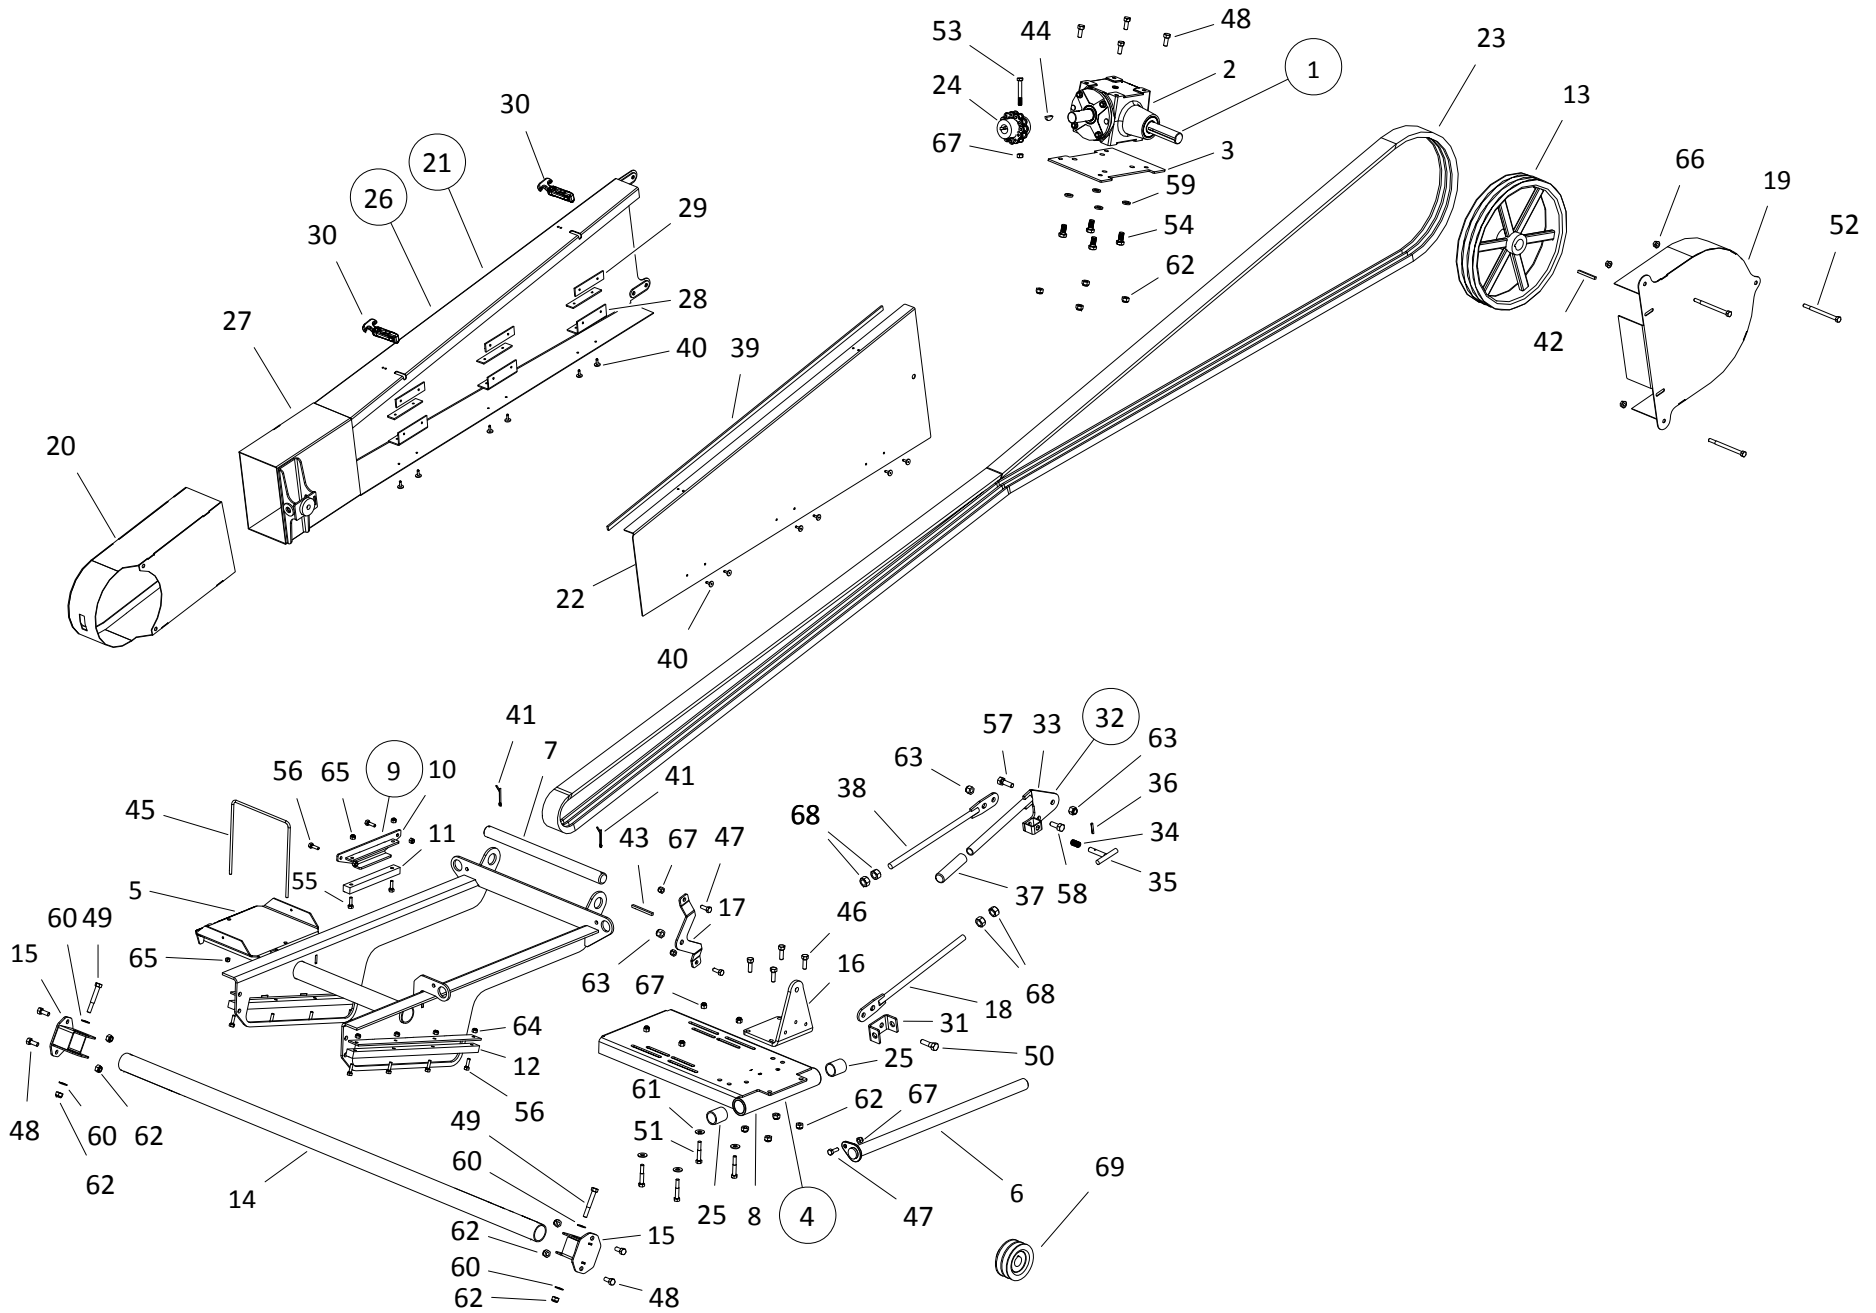

DRIVE COMPONENTS, STX2 8 | 10-31 (2020)

DRIVE COMPONENTS, STX2 8 | 10-31 (2020)

ITEM	PART NO.	DESCRIPTION
1	10-23217	GEARBOX ASSEMBLY
2	10-29676	GEARBOX
3	10-23218	GEARBOX MOUNT PLATE
4	10-24055	ASSY, ENGINE SLIDER
5	10-24004	MNT, MTR SLIDER
6	10-24005	PIN, MTR SLIDE RAIL
7	10-24006	PIN, MOTOR PIVOT
8	10-24023	MNT, MTR ASSEM
9	10-24234	ENGINE SLIDER ASSY
10	10-24025	BRKT, SLIDER MOUNT
11	10-24031	MNT, UHMW ENGINE SLIDER
12	BU-0101177	UHMW SLIDER
13	10-19950	15" X 1-1/4" DOUBLE B GROOVE PULLEY
14	10-24017	TUBE, MTR LEVELLER
15	10-24003	BRKT, LEVELLER TUBE MNT
16	10-24022	MNT, MTR PUSH PLATE
17	10-24078	GUARD RETAINER PLATE
18	200536PL	WELDT STX2 MNL BLT ENGAGE GUIDE ROD
19	200540RD	ASSY STX2 CLOSED GUARD PULLEY COVER
20	10-24065	CLUTCH GUARD
21	200564RD	ASSY, STX2 31 CLOSED GUARD
22	200566RD	BRKT, STX2 31 CLOSED GUARD COVER
23	10-24044	B180 DOUBLE BANDED BELT
24	10-19674	C6012 CHAIN COUPLER #10293
25	10-19776	BUSHING, 1-1/4"
26	05-A451	MANUAL BELT ENGAGE KIT
27	200565RD	WELD'T, STX2 31 CLOSED GUARD
28	200547	3" X 4-3/4" X 1/8" 2 PLY BELT
29	10-22049	4-3/4 BELTING ATTACH STRAP
30	200537	RUBBER DRAW LATCH
31	200534RD	BRKT, STX2 MANUAL BELT ENGAGE MNT
32	200532RD	ASSY, STX2 MANUAL BELT ENGAGE HANDL
33	200533RD	WELDT, STX2 MANUAL BELT ENGAGE HNDL
34	10-28645	COMPRESSION SPRING (SINGLE)
35	10-28856	LOCK PIN
36	10-28726	SLOTTED SPRING PIN 3/16 X 1-1/2 PLN
37	0200007-4	7/8" HANDLE GRIP
38	200535PL	WELD'T STX2 MNL BLT ENGAGE THRDD RD
39	200625	FOAM STRIP, STX2 CLOSED GUARD
40	10-18185	LARGE FLANGE RIVET
41	10-17757	3/16" X 1-3/4" COTTER PIN PLTD
42	10-17854	1/4" X 2-1/2" SQUARE KEY
43	10-19607	KEY, 1/4" X 3" SQ
44	10-19224	1/4" X 1" WOODRUFF KEY (4503192)
45	10-28448	UBOLTSQ1/4NCX8-1/4X9-3/4X4THDGR5PLT
46	10-18698	BOLT 7/16" X 1-1/4" 9900219
47	10-18955	BOLT 3/8" X 1" 9900699
48	10-19542	BOLT, 7/16" X 1" PLTD 4500068
49	10-19546	BOLT 7/16" X 3"
50	10-19974	BOLT, 1/2" 1-3/4" GR8 9900133