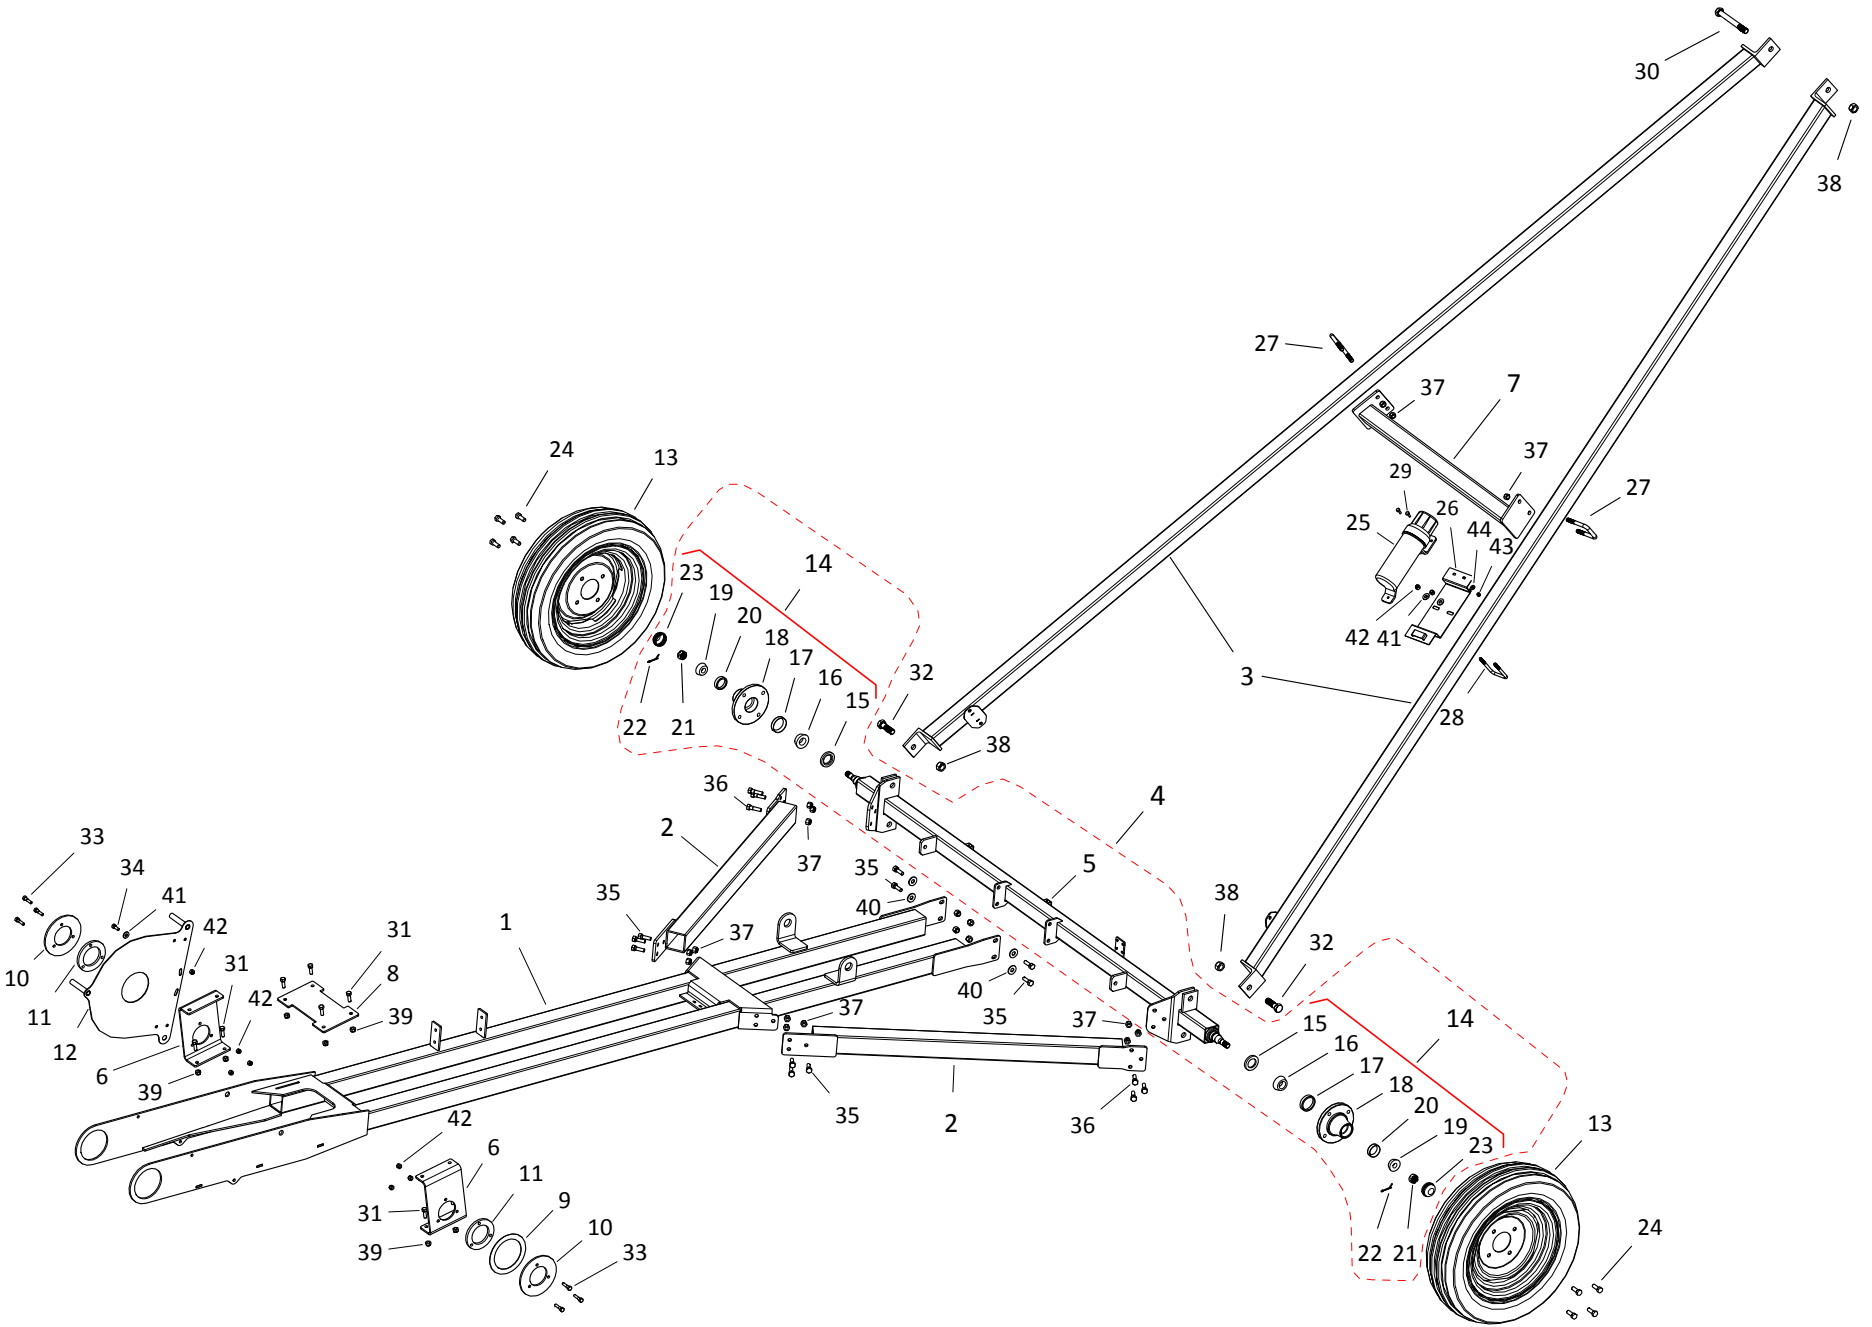

FRAME COMPONENTS, 36 ft

FRAME COMPONENTS, 36 ft

ITEM	PART NO.	DESCRIPTION
1	10-24041	FRAME, LWR ARM
2	10-24001	FRAME, LWR SUPPORT
3	10-23146	UPPER FRAME
4	10-24058	ASSY, AXLE (2019)
5	10-24002	FRAME, AXLE
6	10-24012	BRKT, GB LOWER FRAME CONNECT
7	10-22231	LIFT ARM X-SUPPORT, RED
8	10-24013	BRKT, GB TOP COVER
9	10-24014	SPACER, LWR FRAME
10	10-24015	FRAME, LWR ARM BOLT PLATE,LARGE
11	10-24016	FRAME, LWR ARM BOLT PLATE,SMALL
12	200539RD	ASSY, STX2 CLOSED GUARD PULLEY SHIM
13	10-21330	15 X 4.5 X 4 BOLT WHEEL ASSEMBLY
14	10-19467	REG HUB ASSEMBLY
15	10-19264	HUB SEAL
16	10-19265	CONE BEARING 4500059-3
17	10-19266	CUP 4500059-4
18	10-19267	REG HUB
19	10-19269	BEARING CONE
20	10-19268	CUP
21	10-19270	3/4" NF SLOTTED NUT PLAIN
22	10-19271	COTTER PIN 1/8 X 1-1/2 C.ZINC PLTD
23	10-19272	REGULAR DUST CAP
24	10-20565	1/2" X 1" NF #5 WHEEL BOLT BLACK
25	10-29755	WATERPROOF PLASTIC MANUAL HOLDER
26	10-29798	MANUAL HOLDER MOUNT, WESTFIELD
27	10-28444	UBOLT SQ, 1/2 X 2-5/8 X 4 X 1-1/4
28	10-28445	UBOLTSQ3/8NCX2-5/8X3-3/4X1-1/4THD
29	9900800	1/4" X 3/4" NC BOLT GR 5 PLTD
30	10-19593	3/4" X 6-1/2" NC BOLT GR 8 PLTD
31	10-18698	BOLT 7/16" X 1-1/4" 9900219
32	10-20774	3/4" X 2-1/2" BOLT GR8 PLTD
33	9900694	3/8" X 1-1/2" UNC HEX BOLT GR5 PLT
34	10-18955	BOLT 3/8" X 1" 9900699
35	10-19589	BOLT 1/2" X 1-1/2" 9900536
36	10-19974	BOLT, 1/2" 1-3/4" GR8 9900133
37	10-19599	LOCKNUT 1/2" 9900538
38	10-19601	LOCKNUT, 3/4" PLTD
39	10-19598	LOCKNUT 7/16" 9900643
40	10-17401	WASHER 1/2" FLAT 9900565
41	10-17392	WASHER 3/8" FLAT PLTD 0601008
42	10-17402	LOCKNUT 3/8" 0601007
43	10-28449	LOCKNUT 1/4" 9900562
44	9900683	FLAT WASHER, 1/4" PLTD