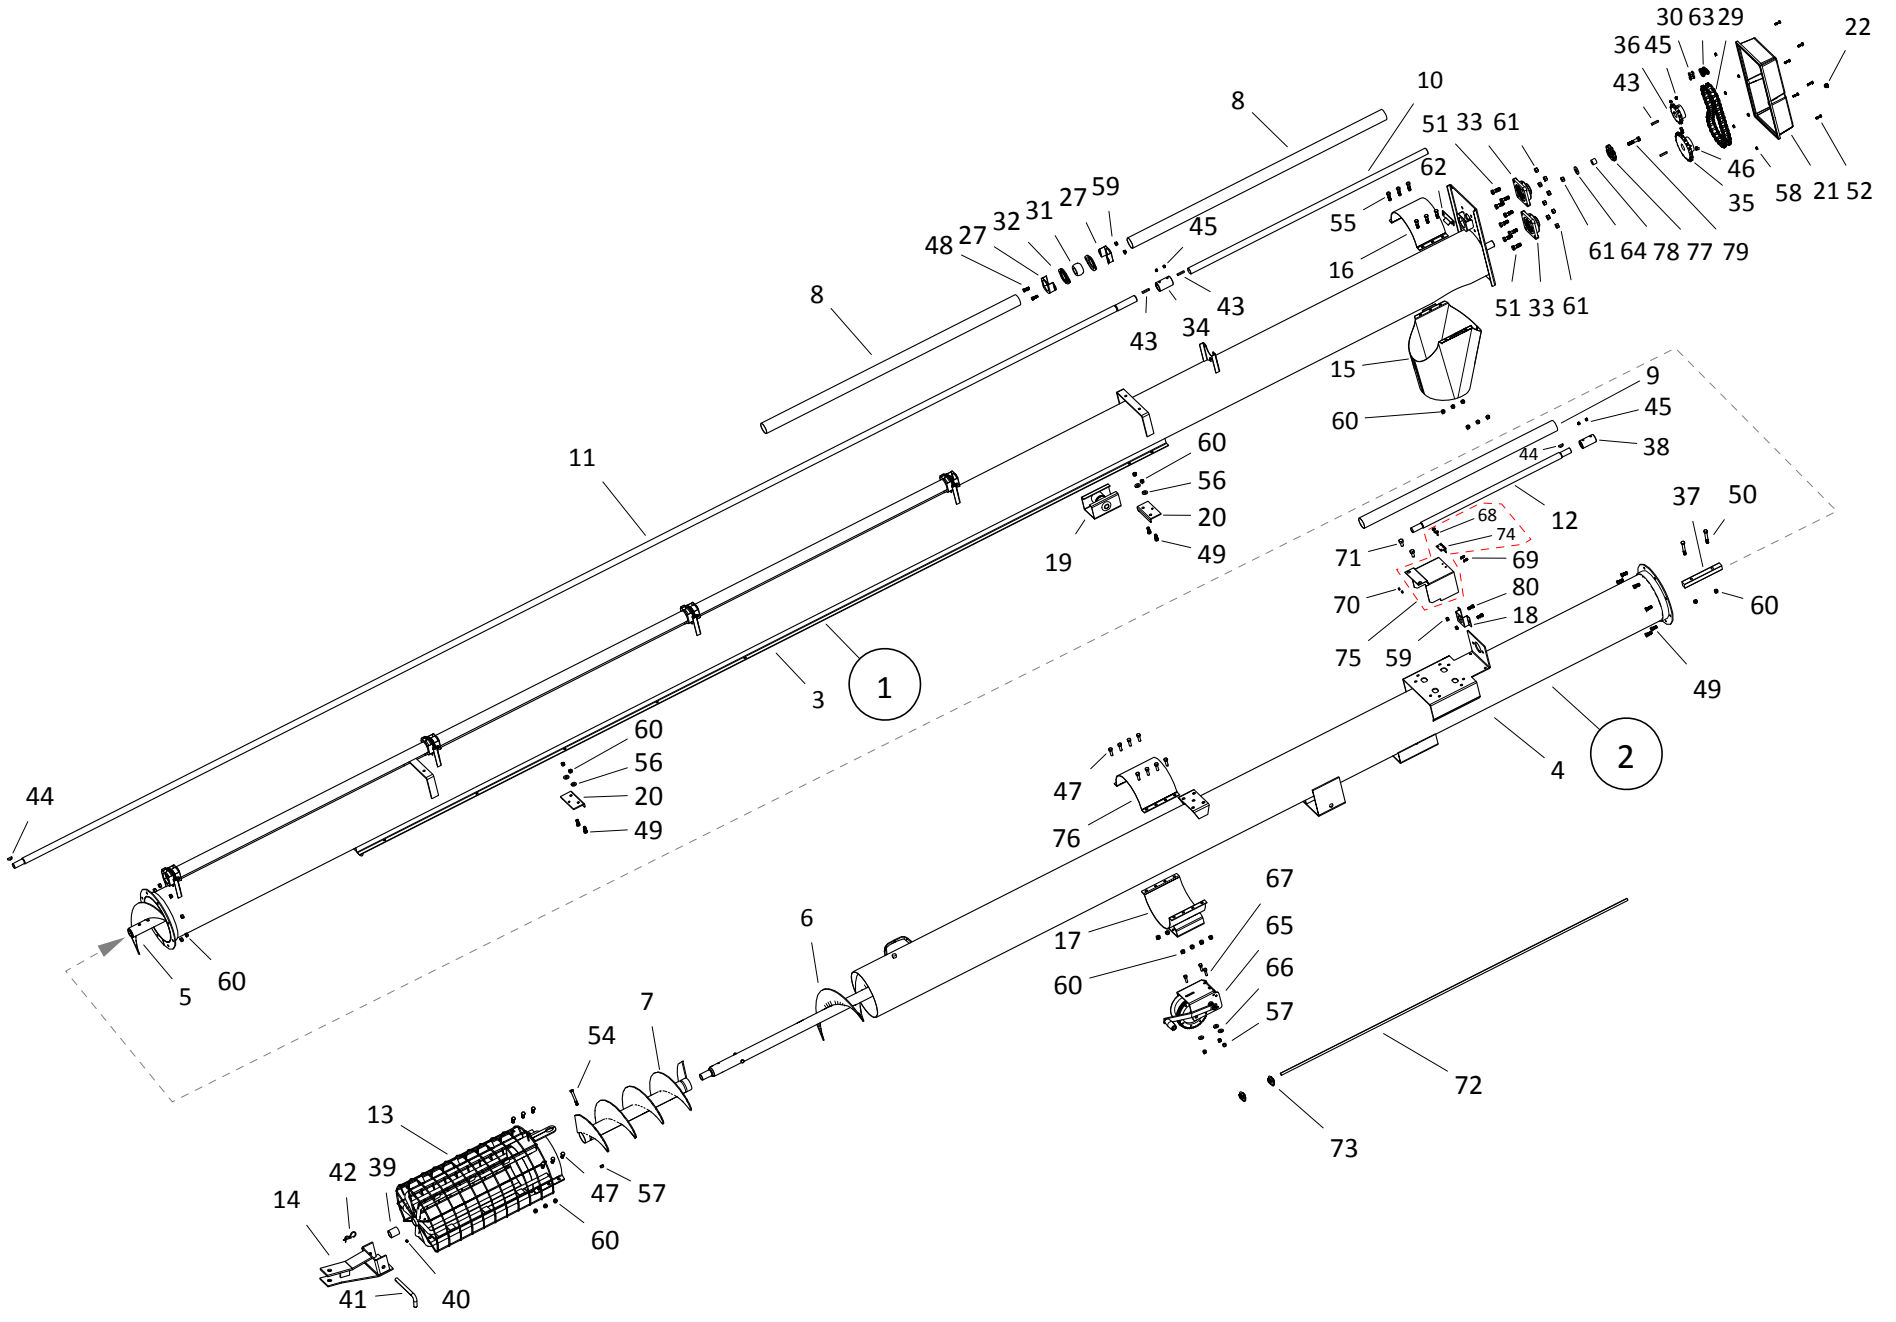

TUBE COMPONENTS, 10" X 41 ft SILVER

TUBE COMPONENTS, 10" x 41 ft SILVER

ITEM	PART NO.	DESCRIPTION
1	10-23151SR	UPPER TUBE BUNDLE
2	10-23161SR	LOWER TUBE BUNDLE
3	10-23165SR	UPPER TUBE ONLY
4	10-23171SR	LOWER TUBE ONLY
5	10-23183	10" UPPER FLIGHT
6	10-23188	LWR FLT W/INTK FLT
7	10-17535	INTAKE FLIGHT 4506113
8	10-23614WH	UPPER DS GUARD, 57-3/4"
9	10-23247WH	LOWER DS GUARD 43-7/8"
10	10-29736	UPPER SHORT DRIVESHAFT
11	10-23184	MIDDLE DS
12	10-23231	LOWER DRIVESHAFT, STX2/XTA08/10-41
13	10-29738	INTAKE W/SHIELD,BUSH
14	10-17180	CLEVIS
15	200568RD	MKX/X10 2-PIECE SPOUT WELD'T
16	10-27235	10" HITCH RING
17	10-24099	MNL WINCH 10" TUBE CLAMP
18	10-23268	DS GUARD HANGER BRKT, LWR
19	10-18763	TRACK SHOE
20	10-18762	J TRACK STOP
21	10-17160GHR	OIL COVER, HEAD
22	10-17179	3/8 OIL BATH PLUG
27	10-23250WH	FLANGE BEARING HANGER BRACKET
29	10-23185	CHAIN #80 X 31P W/CONN LINK (HEAVY)
30	10-19323	#80 CONNECTOR LINK (HEAVY)
31	10-18691	1-1/4 WOOD BEARING
32	10-18695	1-1/4" FLANGE, 2-HOLE
33	10-19567	BEARING, 1-1/4 PILLOW 4500067
34	10-19770	DRIVESHAFT CONNECTOR, 1-1/4"
35	10-23831	80B19 X 1-1/4 SPROCKET
36	10-23180	80B12 X 1-1/4 SPROCKET
37	10-21690	MKX/X10 FLIGHT CONNECTING SHAFT
38	10-19119	DRIVESHAFT CONNECTR
39	10-19776	BUSHING, 1-1/4"
40	10-19222	GREASE FTG ZERK 1/4-28 SAE CZ PLTD
41	10-17181	CLEVIS PIN
42	10-17383	3610 GRIP CLIP 2605004
43	10-19606	KEY, 1/4" X 1-1/2" SQ 700615
44	10-19224	1/4" X 1" WOODRUFF KEY (4503192)
45	10-19225	SETSCREW, 3/8" UNC X 3/8" REGULAR
46	10-29118	SETSCREW, 3/8" X 3/4" GR8 SQ HEAD
47	10-18698	BOLT 7/16" X 1-1/4" 9900219
48	10-18955	BOLT 3/8" X 1" 9900699
49	10-19542	BOLT, 7/16" X 1" PLTD 4500068
50	10-19546	BOLT 7/16" X 3"
51	10-19589	BOLT 1/2" X 1-1/2" 9900536
52	10-19988	BOLT, 1/4" X 1" GR2 9900603
54	10-27981	BOLT 3/8" X 3" PLATED
55	10-28744	7/16 X 1-1/2 NC BOLT GR5 PLTD
56	10-17182	7/16 TRACK WASHER