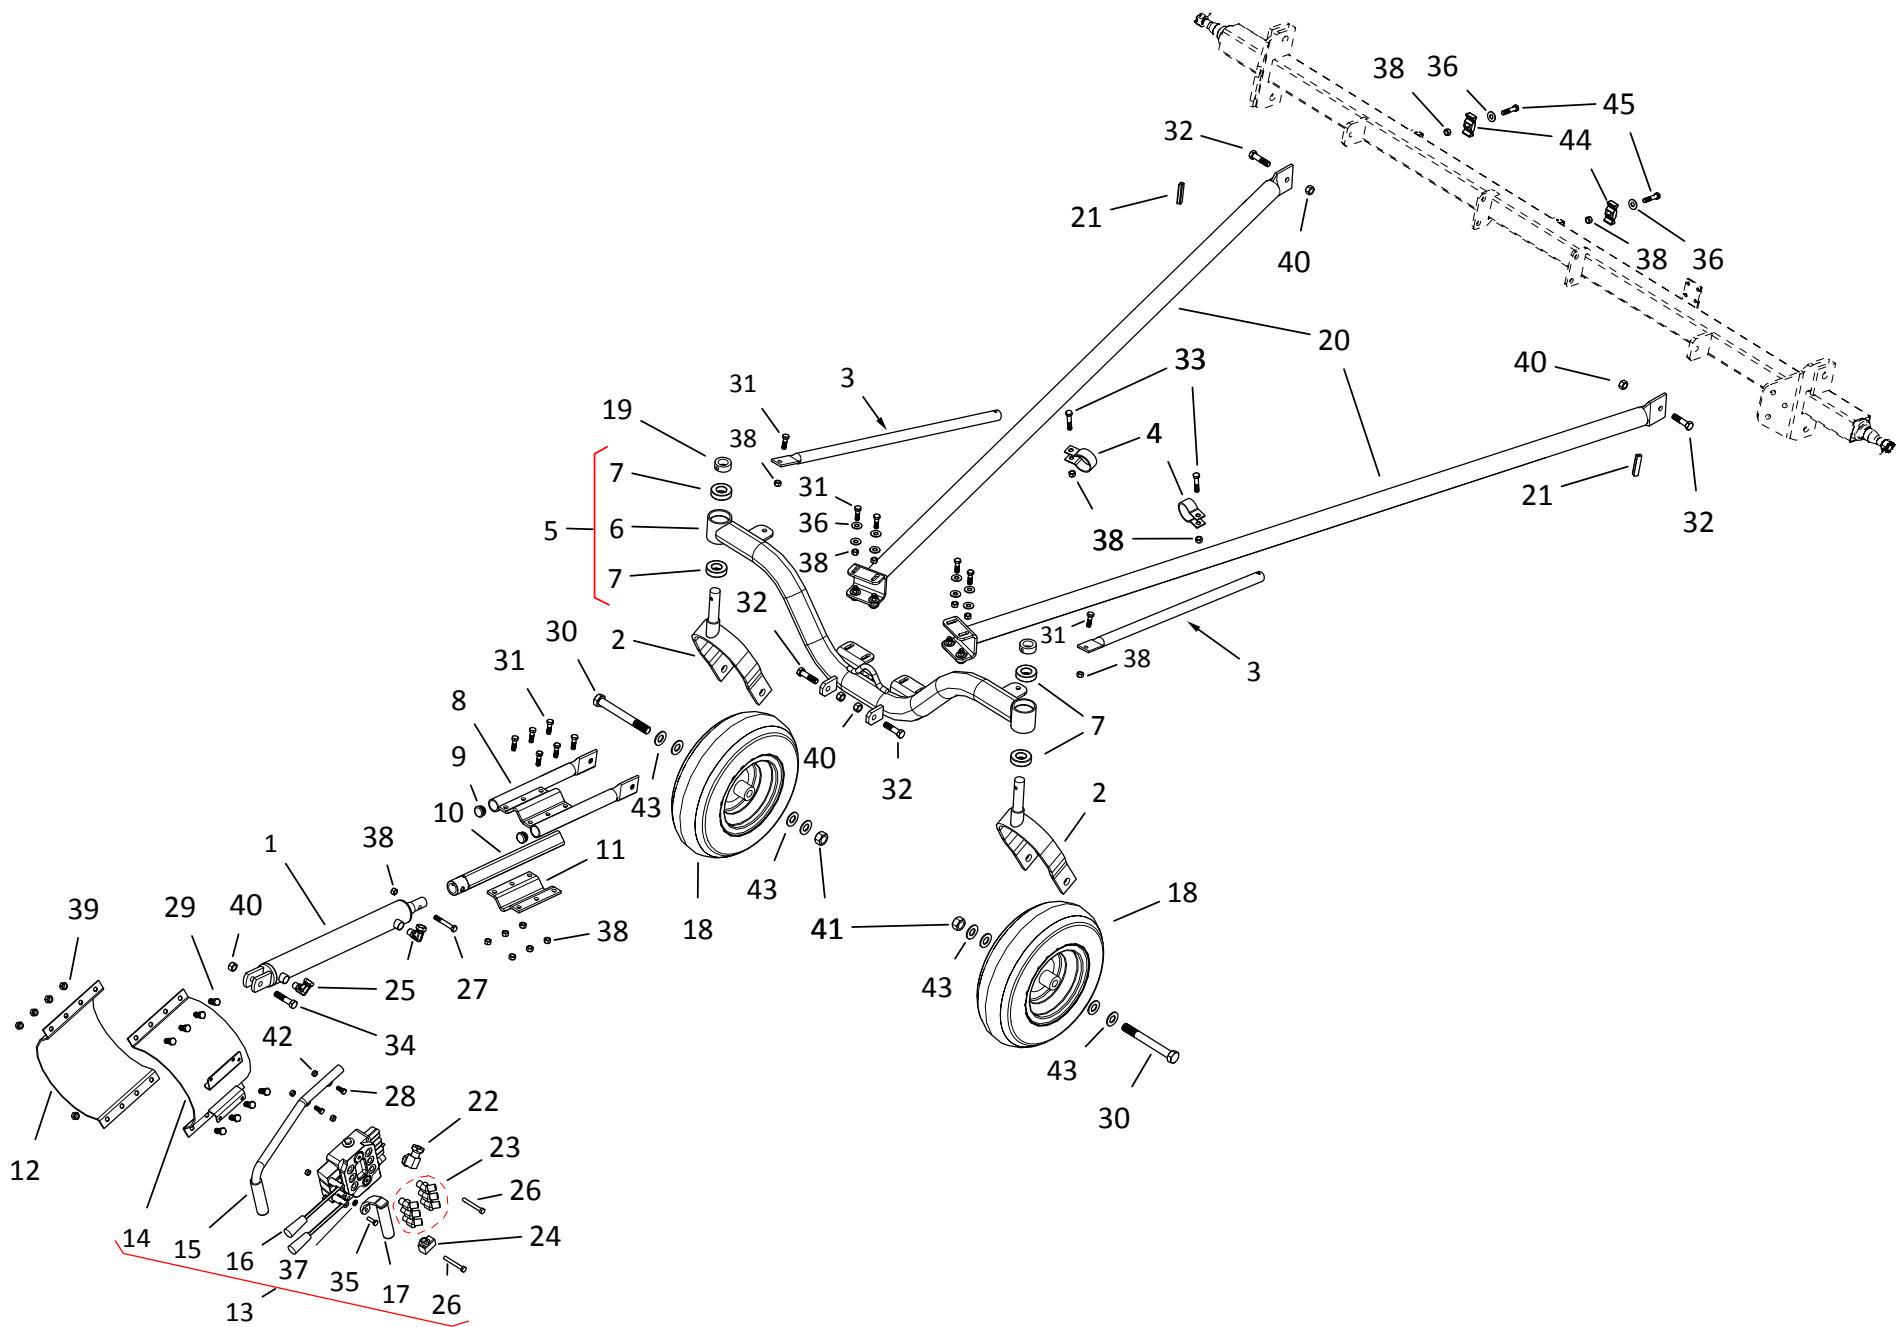

SP KIT FRAME COMPONENTS (31 & 36 ft)

SP KIT FRAME COMPONENTS (31 & 36 ft)

ITEM	PART NO.	DESCRIPTION
1	10-28179	HYD CYLINDER
2	10-28168	WHEEL YOKE, W/COLLAR
3	10-23630	CROSS BRACE PIPE
4	10-28174	CROSS BRACE CLAMPBAND
5	0200322	WHEEL V FRAME ASSY, W/BRGS,NARROW
6	0200322A	WHEEL V FRAME ASSY, NARROW, NO BRGS
7	10-28176	BALL BEARING, 1" ID
8	10-23265	SP RAM MOUNT
9	9900339	1" ROUND POLY PLUG
10	10-23696	RAM EXT PIPE, 12"
11	10-29747	RAM MOUNT A-FRAME CLAMP
12	10-29750	8" HALF CLAMP (8" ONLY)
12	10-29773	10" HALF CLAMP (8" WIDE)
13	10-29757	8" HALF CLAMP VALVE MOUNT W/VALVE (8" ONLY)
13	10-29776	10" HALF CLAMP VALVE MOUNT W/VALVE (10" ONLY)
14	10-29756	8" HALF CLAMP VALVE MOUNT (8" ONLY)
14	10-29775	10" HALF CLAMP VALVE MOUNT (10" ONLY)
15	10-28218	BAR HANDLE
16	10-28505	3 SPOOL VALVE ONLY
17	10-28219	CONTROL HANDLE
18	10-28169	WHEEL & TIRE
19	10-28177	COLLAR, 1"
20	10-23260	SP REACH ARM (31' ONLY)
20	10-23261	SP REACH ARM (36' ONLY)
21	10-23616	EDGE TRIM, 2-1/4"
22	10-20104	STEEL ELBOW 10MORB X 1/2 NSPM
23	10-28504	STEEL ELBOW, 45, 6 MORB X 6 MJIC
24	10-28654	#8 M-ORB-1/2F-NPT-90 FITTING
25	10-28757	STEEL ELBOW, 90, 6 MNPT X 6 FNPSM
26	10-17631	BOLT 5/16X2-1/2 PLT 9900524
27	10-18699	BOLT, 3/8" X 2-1/2" GR5 PLTD
28	10-19538	BOLT,5/16X3/4 PLTD 9900797
29	10-18698	BOLT 7/16" X 1-1/4" 9900219
30	10-19593	3/4" X 6-1/2" NC BOLT GR 8 PLTD
31	10-19975	BOLT,3/8X 1-1/4 GR5 9900531
32	10-19974	BOLT, 1/2" 1-3/4" GR8 9900133
33	10-27979	BOLT, 3/8" X 2" GR5
34	9900560	1/2" X 2-1/4" NC BOLT GR 5 PLTD
35	9900852	M8 X 1.25 X 25 GR 8.8 BOLT PLT
36	10-17392	WASHER 3/8" FLAT PLTD 0601008
37	10-19603	LOCKWASHER 5/16" PLTD 9900523
38	10-17402	LOCKNUT 3/8" 0601007
39	10-19598	LOCKNUT 7/16" 9900643
40	10-19599	LOCKNUT 1/2" 9900538
41	10-19601	LOCKNUT, 3/4" PLTD
42	10-19980	LOCKNUT, 5/16" PLTD
43	10-19979	WASHER, 3/4" FLAT 9900713
44	10-28732	EMP-LB004 LINE BLOCK
45	10-28450	BOLT, 3/8" X 1-3/4" GR5