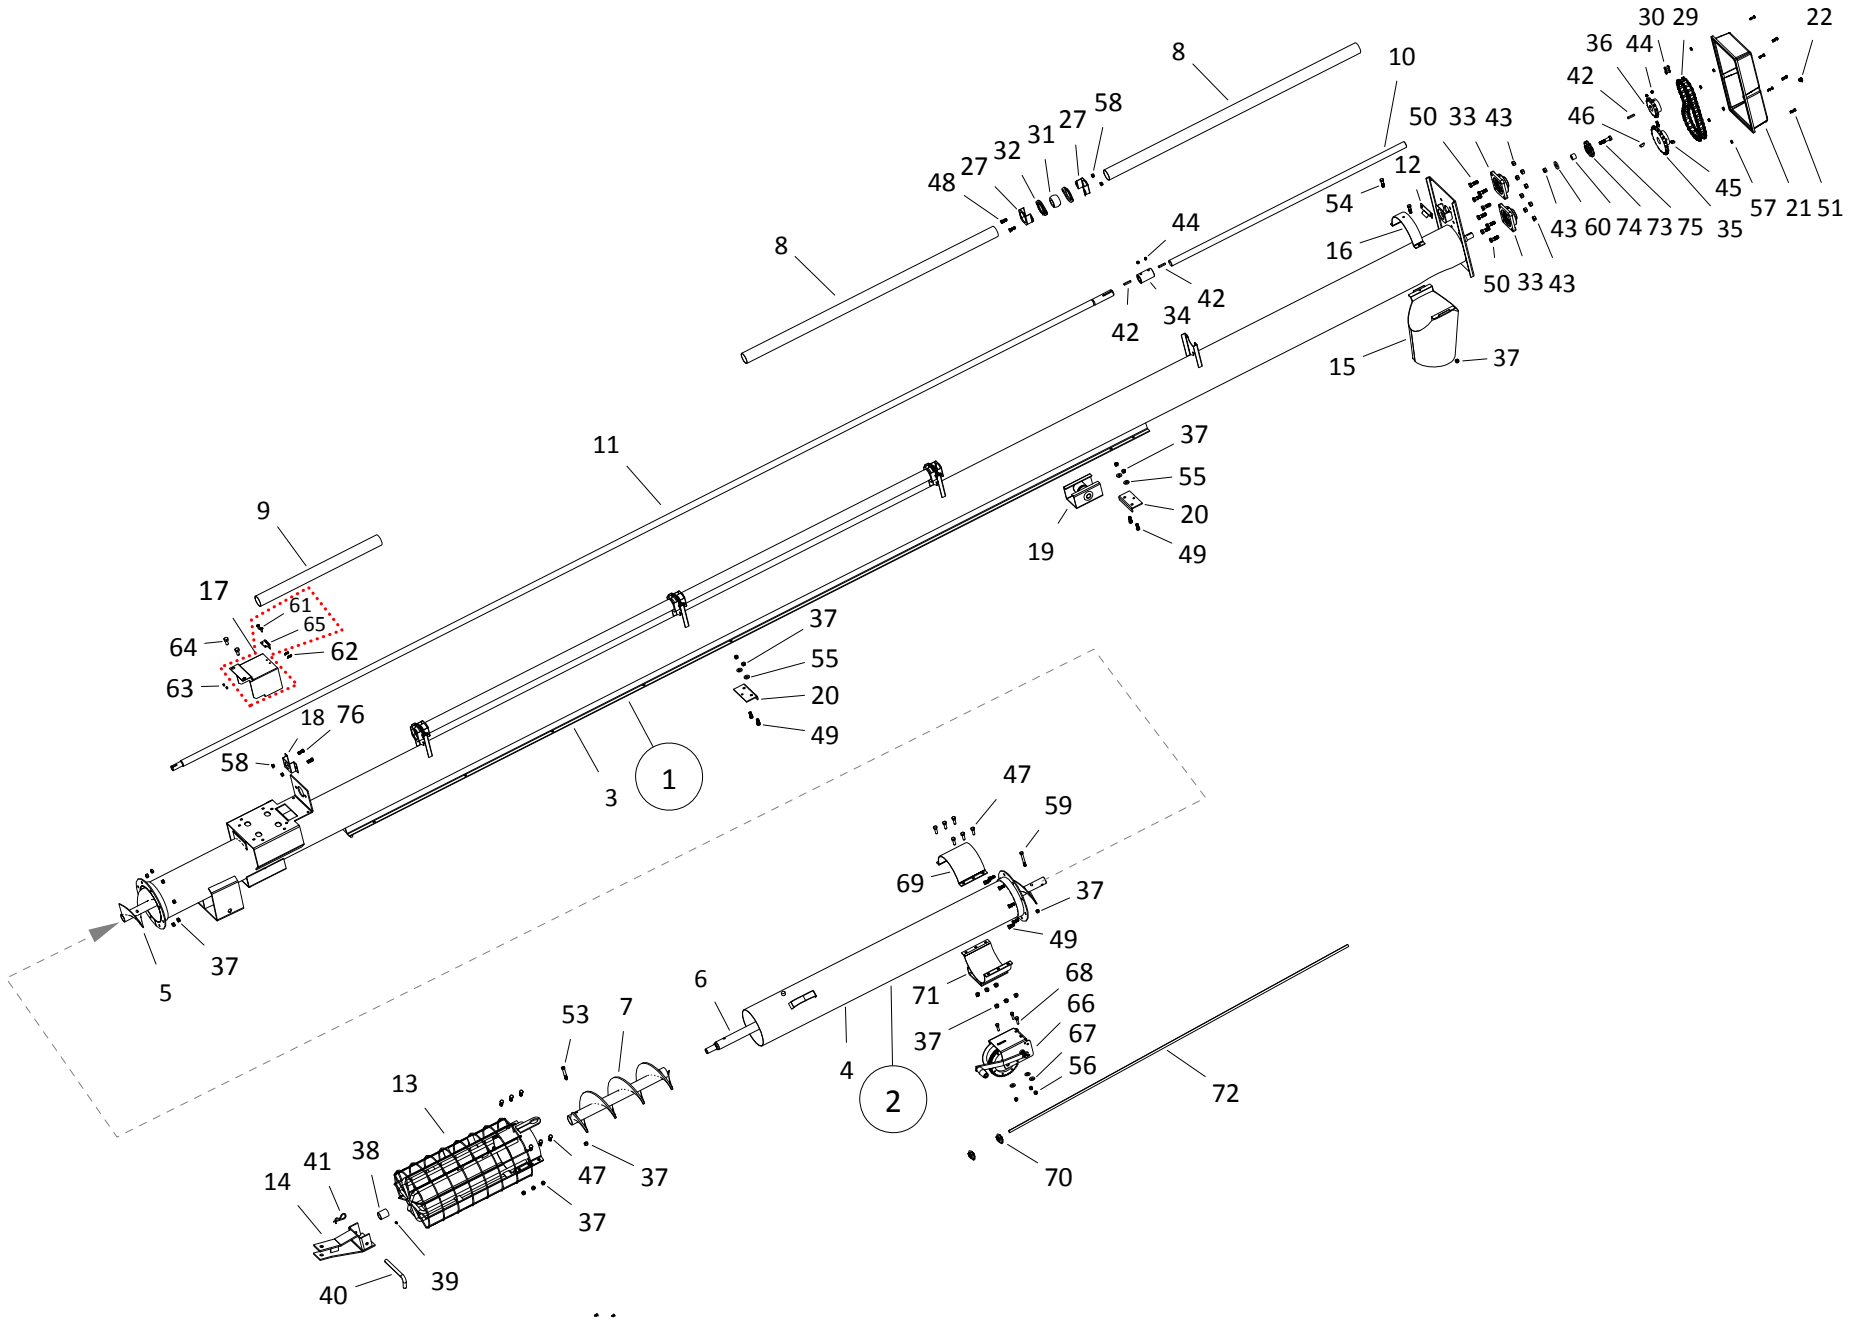

TUBE COMPONENTS, 8" X 31 ft SILVER

TUBE COMPONENTS, 8" x 31 ft SILVER

ITEM	PART NO.	DESCRIPTION
1	10-23152SR	UPPER TUBE BUNDLE
2	200993SR	WRX 8-31 LTB, SR
3	10-23154SR	UPPER TUBE ONLY
4	200991SR	WRX8-31 LOWER TUBE ONLY
5	200475	UPPER FLIGHT
6	10-29731	LWR FLIGHT W/INTAKE FLGHT
7	10-18920	MK80 BOOT FLIGHT SECTION
8	10-23614WH	UPPER DS GUARD, 57-3/4"
9	10-23175WH	LOWER DRIVESHAFT GUARD
10	10-29736	UPPER SHORT DRIVESHAFT
11	10-23182	LOWER DRIVESHAFT
12	10-23617WH	SHIELD STOP, UPPER
13	10-29726	INTAKE W/SHIELD,BUSHG
14	10-17123	CLEVIS
15	10-29306	SPOUT, 8 INCH ROLLED
16	10-19460	CLAMP, W80 HALF
17	10-24076	CHAIN COUPLER GUARD, ASSY
18	10-23268	DS GUARD HANGER BRKT, LWR
19	10-18763	TRACK SHOE
20	10-18762	J TRACK STOP
21	10-17160GHR	OIL COVER, HEAD
22	10-17179	3/8 OIL BATH PLUG
27	10-23250WH	FLANGE BEARING HANGER BRACKET
29	10-23185	CHAIN #80 X 31P W/CONN LINK (HEAVY)
30	10-19323	#80 CONNECTOR LINK (HEAVY)
31	10-18691	1-1/4 WOOD BEARING
32	10-18695	1-1/4" FLANGE, 2-HOLE
33	10-19567	BEARING, 1-1/4 PILLOW 4500067
34	10-19770	DRIVESHAFT CONNECTOR, 1-1/4"
35	10-23181	80B18 X 1 SPROCKET
36	10-23180	80B12 X 1-1/4 SPROCKET
37	10-19598	LOCKNUT 7/16" 9900643
38	10-19149	1" BUSHING
39	10-19222	GREASE FTG ZERK 1/4-28 SAE CZ PLTD
40	10-17181	CLEVIS PIN
41	10-17383	3610 GRIP CLIP 2605004
42	10-19606	KEY, 1/4" X 1-1/2" SQ 700615
43	10-19599	LOCKNUT 1/2" 9900538
44	10-19225	SETSCREW, 3/8" UNC X 3/8" REGULAR
45	10-29118	SETSCREW, 3/8" X 3/4" GR8 SQ HEAD
46	10-19224	1/4" X 1" WOODRUFF KEY (4503192)
47	10-18698	BOLT 7/16" X 1-1/4" 9900219
48	10-18955	BOLT 3/8" X 1" 9900699
49	10-19542	BOLT, 7/16" X 1" PLTD 4500068
50	10-19589	BOLT 1/2" X 1-1/2" 9900536
51	10-19988	BOLT, 1/4" X 1" GR2 9900603
53	10-19546	BOLT 7/16" X 3"
54	10-28744	7/16 X 1-1/2 NC BOLT GR5 PLTD
55	10-17182	7/16 TRACK WASHER
56	10-17402	LOCKNUT 3/8" 0601007