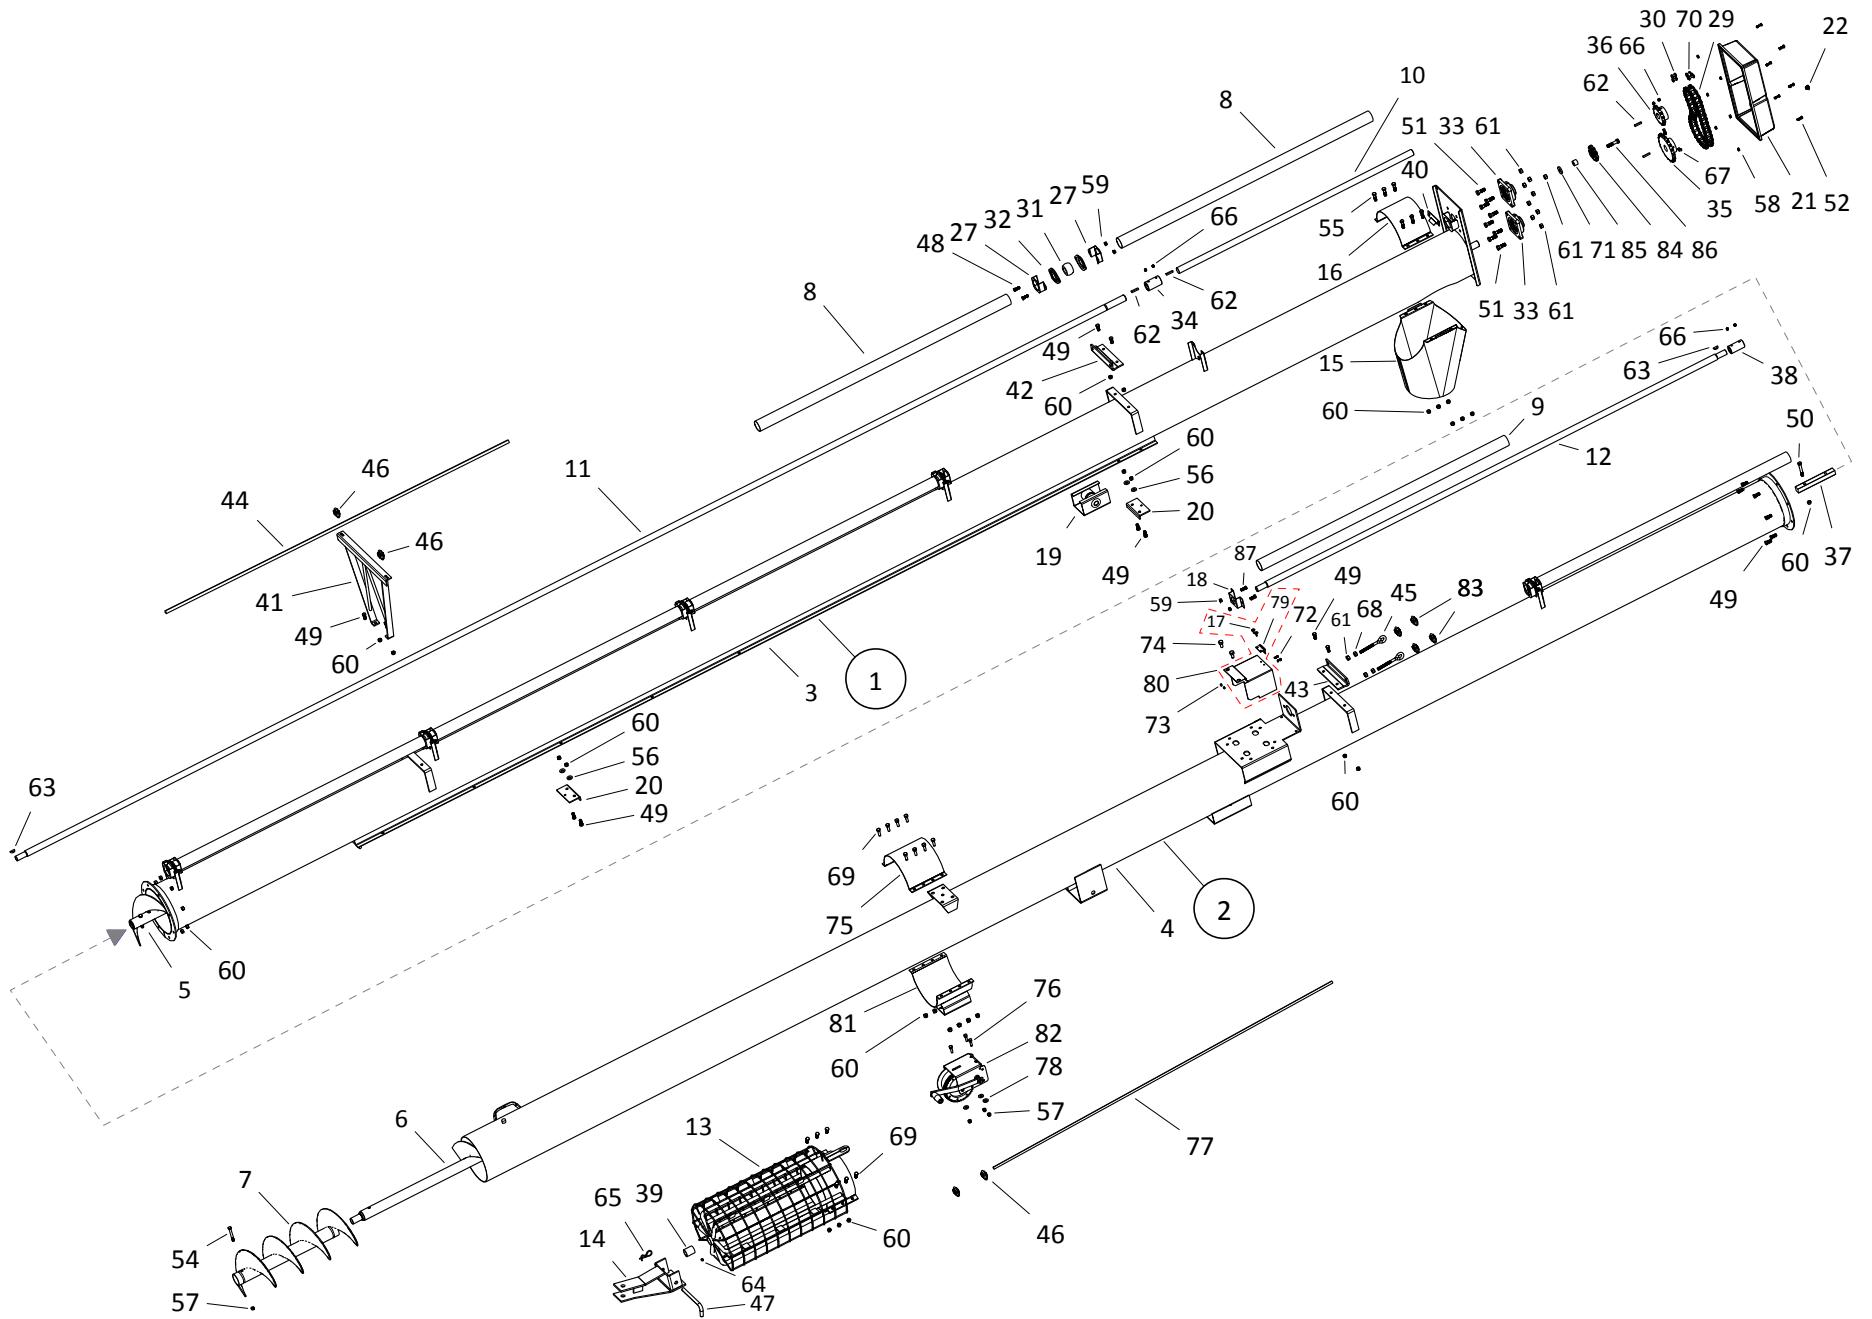

TUBE COMPONENTS, 10" X 51 ft SILVER

TUBE COMPONENTS, 10" x 51 ft SILVER

ITEM	PART NO.	DESCRIPTION
57	10-17402	LOCKNUT 3/8" 0601007
58	10-19594	WHIZNUT 1/4" 9900130
59	10-19596	WHIZNUT 3/8" 9900788
60	10-19598	LOCKNUT 7/16" 9900643
61	10-19599	LOCKNUT 1/2" 9900538
62	10-19606	KEY, 1/4" X 1-1/2" SQ 700615
63	10-19224	1/4" X 1" WOODRUFF KEY (4503192)
64	10-19222	GREASE FTG ZERK 1/4-28 SAE CZ PLTD
65	10-17383	3610 GRIP CLIP 2605004
66	10-19225	SETSCREW, 3/8" UNC X 3/8" REGULAR
67	10-29118	SETSCREW, 3/8" X 3/4" GR8 SQ HEAD
68	10-19602	HEX NUT, 1/2" PLTD
69	10-18698	BOLT 7/16" X 1-1/4" 9900219
70	10-17400	#80HR OFFSET LINK(HEAVY)
71	10-17401	WASHER 1/2" FLAT 9900565
72	10-28656	BOLT, #10 X 3/4 PLTD
73	10-28657	LOCKNUT, #10 PLTD
74	10-22936	BOLT, 1/2" X 3/4" GR5 PLTD
75	10-29773	10" HALF CLAMP (8" WIDE)
76	10-19975	BOLT, 3/8X 1-1/4 GR5 9900531
77	10-27963	WINCH CABLE, 1/4" x 55'
78	10-17392	WASHER 3/8" FLAT PLTD 0601008
79	10-18188	2 BUTT HINGE, PLATED
80	10-24076	CHAIN COUPLER GUARD, ASSY
81	10-24099	MNL WINCH 10" TUBE CLAMP
82	10-19152	WINCH & HANDLE
83	10-19333	5/16" CABLE CLAMP (YELLOW ZINC)
84	200477	80X9T 1/2 BORE IDLER SPROCKET
85	10-24382	IDLER SPROCKET SPACER
86	9900560	1/2" X 2-1/4" NC BOLT GR 5 PLTD
87	10-19540	BOLT, 3/8 X 3/4" PLT 9900530