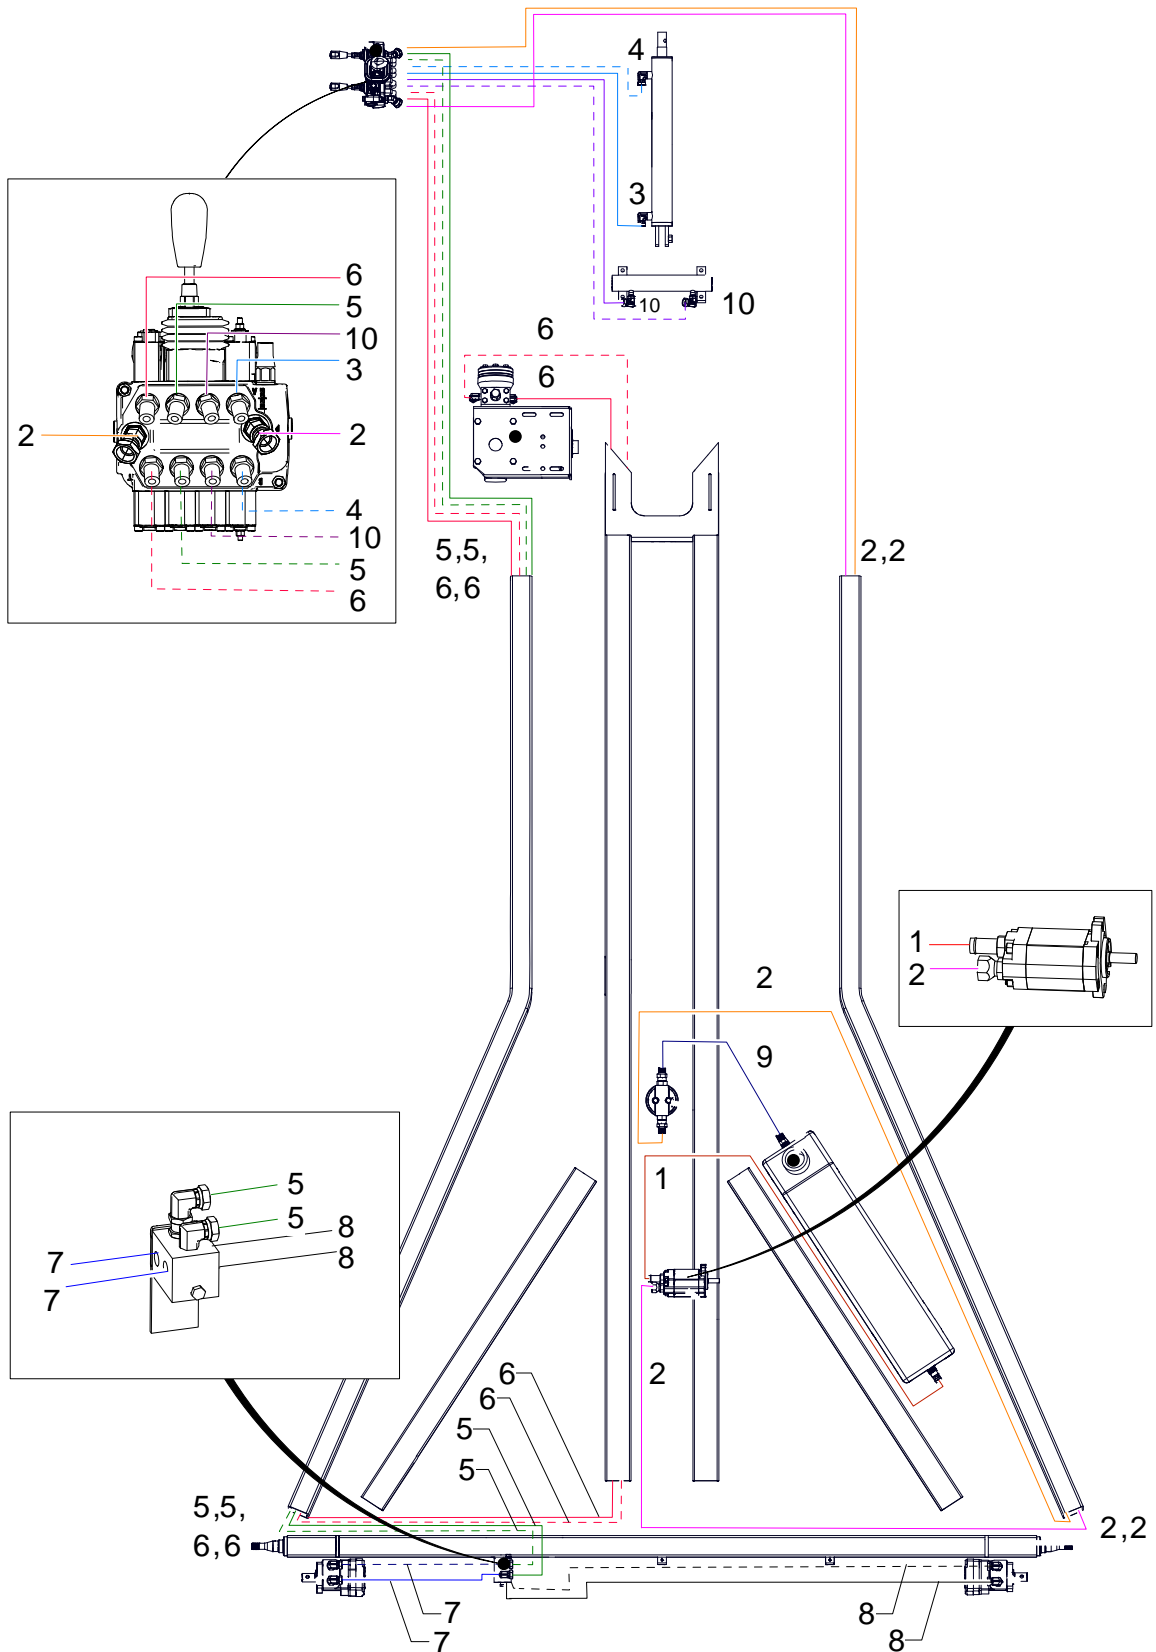

HYDRAULIC HOSES, 51 ft (HD SP KIT - HYDRAULIC)

Hose identification is defined by a single band of colour on the valve end of the hose: Blue - 3 & 4, Green - 5, White - 6, Red - 10

HYDRAULIC HOSES, 51 ft (HD SP KIT - HYDRAULIC)

ITEM	PART NO.	DESCRIPTION
1	10-24094	3/4" X 78" HYDRAULIC HOSE
2	10-20237	1/2" X 256" HYDRAULIC HOSE
3	10-29361	3/8" X 60" HYDRAULIC HOSE
4	10-29448	3/8" X 74" HYDRAULIC HOSE
5	10-23373	3/8" X 192" HYDRAULIC HOSE
6	10-28748	3/8" X 376" HYDRAULIC HOSE
7	10-23371	3/8" X 18" HYDRAULIC HOSE
8	10-29443	3/8" X 56" HYDRAULIC HOSE
9	10-24091	1/2" X 22" HYDRAULIC HOSE
10	10-28232	3/8" X 62" HYDRAULIC HOSE