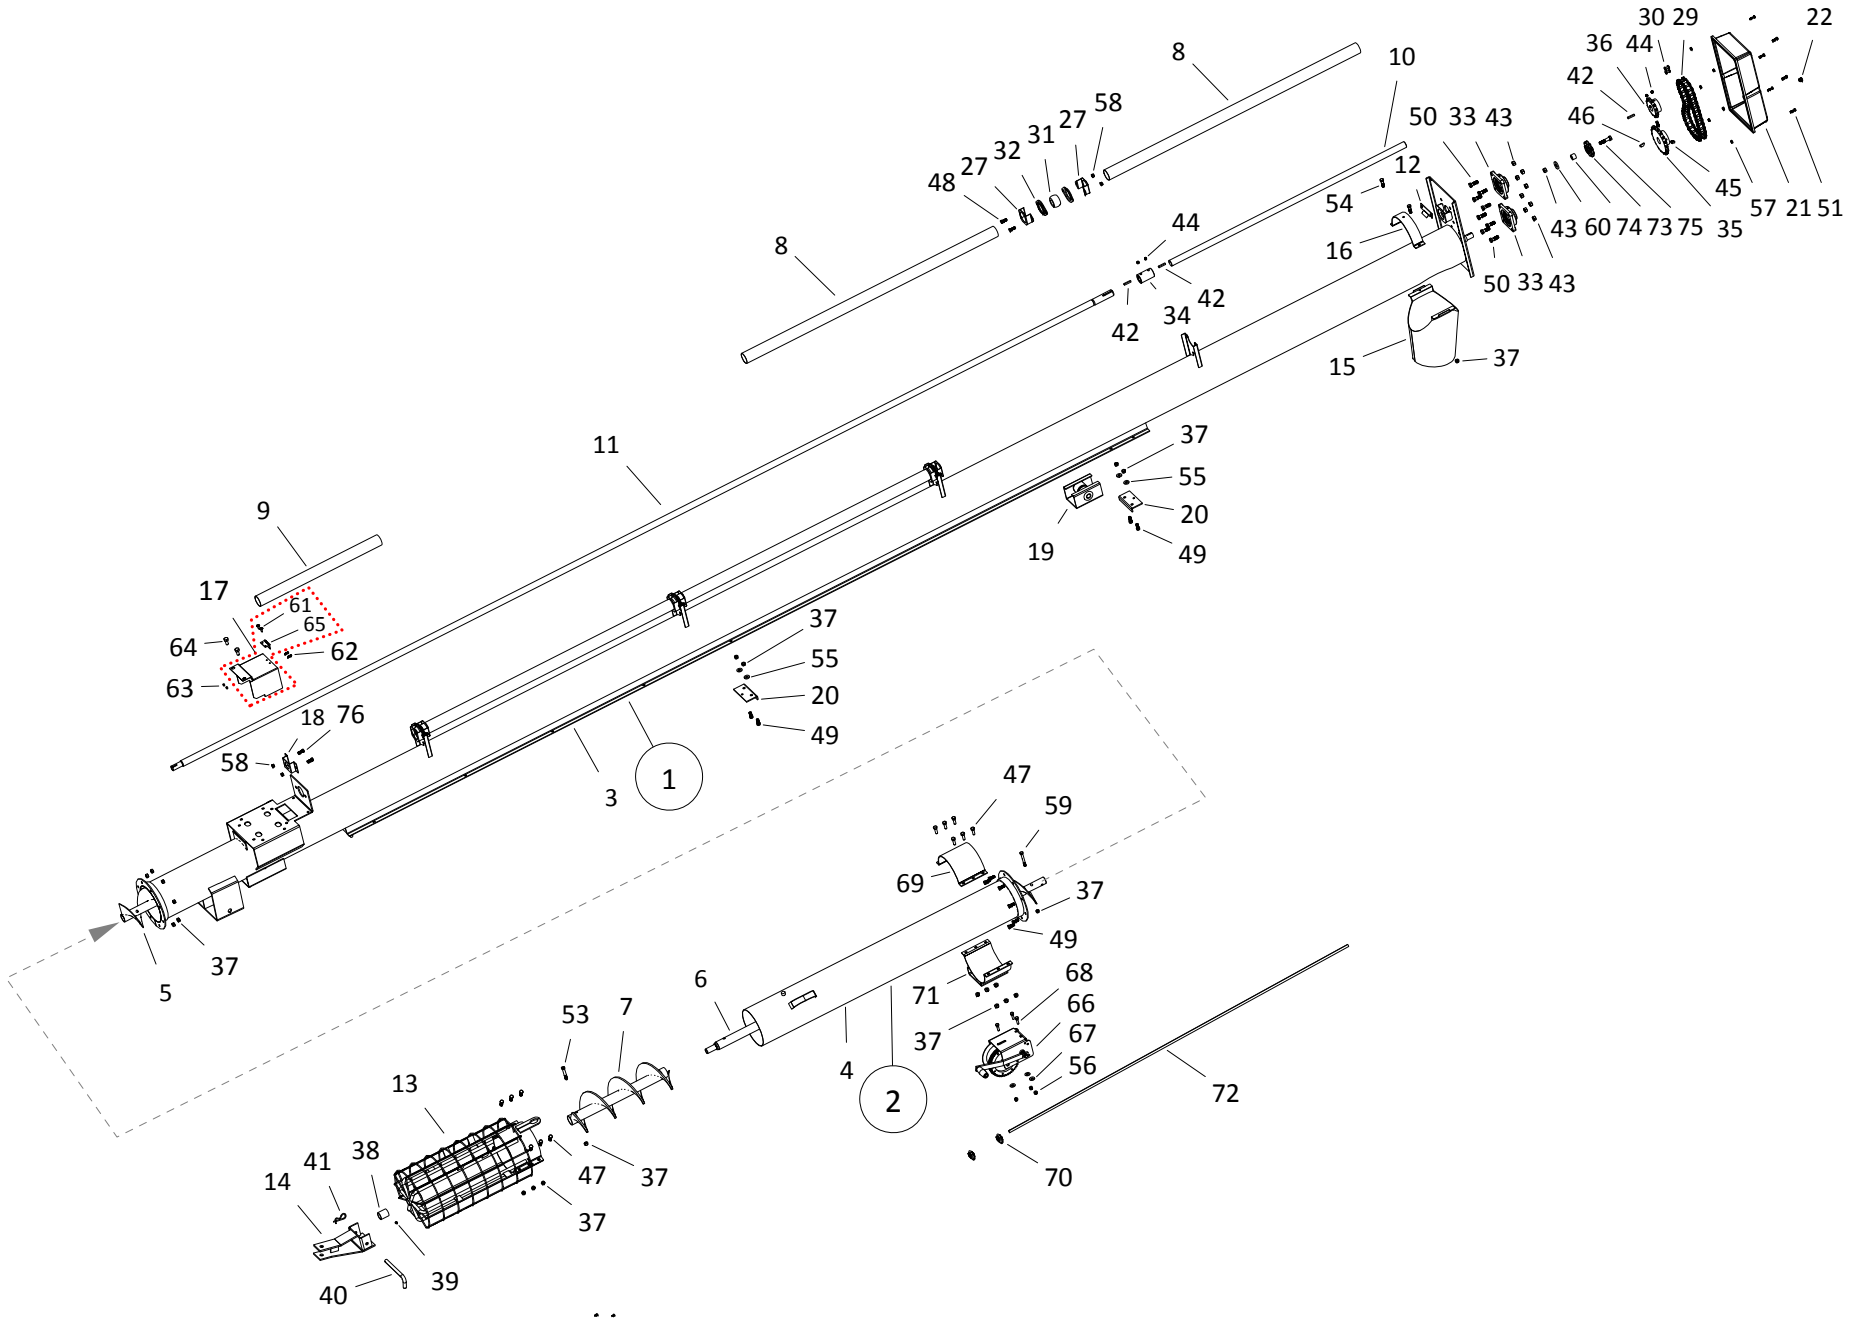

TUBE COMPONENTS, 8" X 31 ft SILVER

TUBE COMPONENTS, 8" x 31 ft SILVER

ITEM	PART NO.	DESCRIPTION
57	10-19594	WHIZNUT 1/4" 9900130
58	10-19596	WHIZNUT 3/8" 9900788
59	10-19545	7/16" X 2-1/4" NC BOLT GR 8 PLTD
60	10-17401	WASHER 1/2" FLAT 9900565
61	10-18185	LARGE FLANGE RIVET
62	10-28656	BOLT, #10 X 3/4 PLTD
63	10-28657	LOCKNUT, #10 PLTD
64	10-22936	BOLT, 1/2" X 3/4" GR5 PLTD
65	10-18188	2 BUTT HINGE, PLATED
66	10-19152	WINCH & HANDLE
67	10-17392	WASHER 3/8" FLAT PLTD 0601008
68	10-19975	BOLT, 3/8X 1-1/4 GR5 9900531
69	10-27454	8" HITCH RING
70	10-19147	1/4 CABLE CLAMP 4500081
71	10-24100	MNL WINCH 8" TUBE CLAMP
72	10-19248	WINCH CABLE
73	200477	80X9T 1/2 BORE IDLER SPROCKET
74	10-24382	IDLER SPROCKET SPACER
75	9900560	1/2" X 2-1/4" NC BOLT GR 5 PLTD
76	10-19540	BOLT, 3/8 X 3/4" PLT 9900530