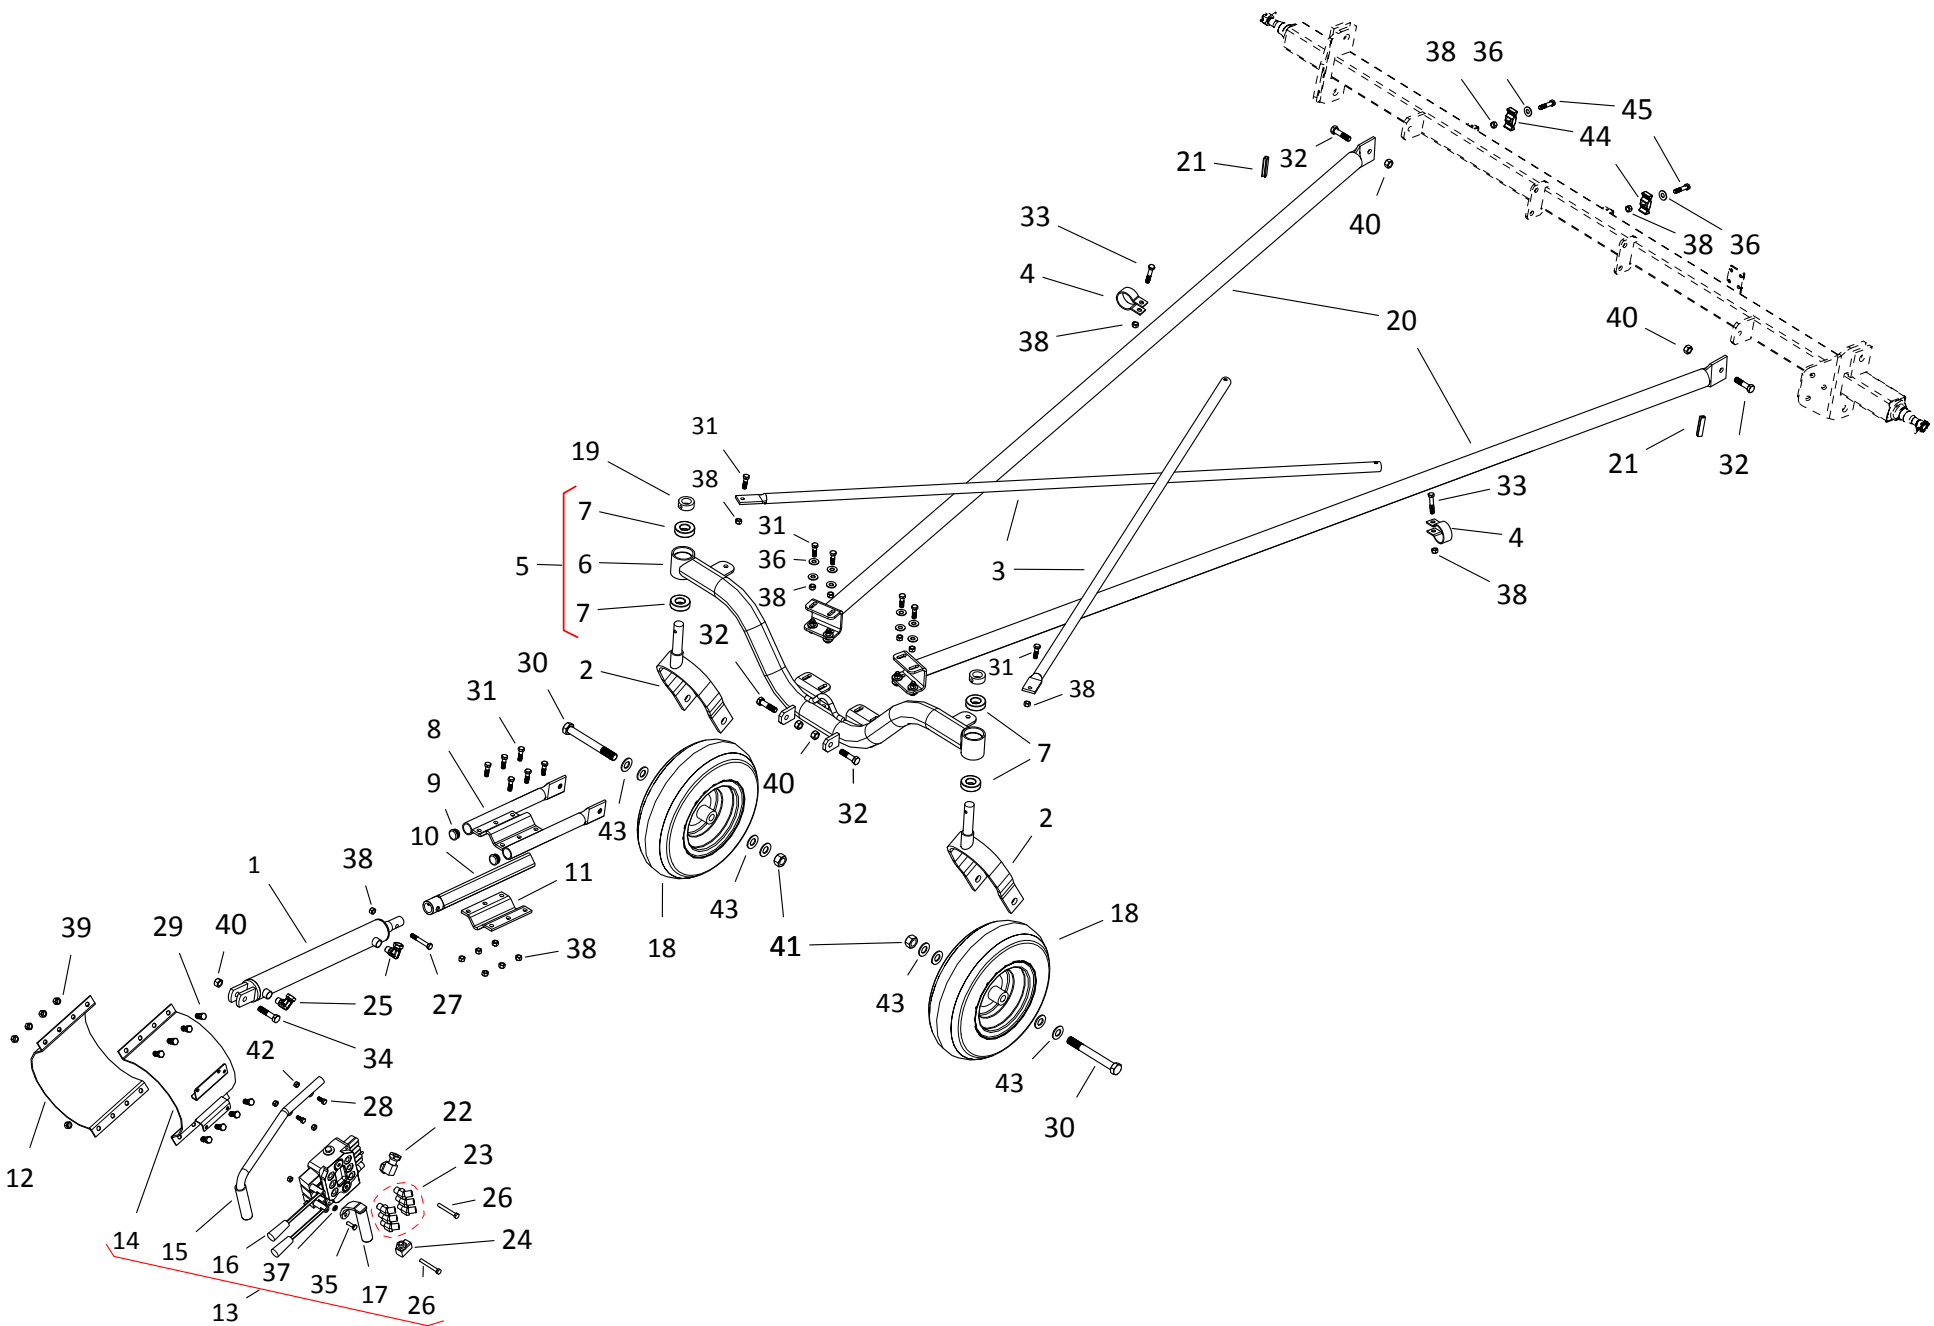

SP KIT FRAME COMPONENTS (41, 46 & 51 ft)

SP KIT FRAME COMPONENTS (41, 46 & 51 ft)

ITEM	PART NO.	DESCRIPTION
1	10-28179	HYD CYLINDER
2	10-28168	WHEEL YOKE, W/COLLAR
3	10-28199	CROSS BRACE PIPE
4	10-28174	CROSS BRACE CLAMPBAND
5	0200322	WHEEL V FRAME ASSY, W/BRGS,NARROW
6	0200322A	WHEEL V FRAME ASSY, NARROW, NO BRGS
7	10-28176	BALL BEARING, 1" ID
8	10-23265	SP RAM MOUNT
9	9900339	1" ROUND POLY PLUG
10	10-23696	RAM EXT PIPE, 12"
10	10-23697	
10	10-23698	
11	10-29747	RAM MOUNT A-FRAME CLAMP
12	10-29750	8" HALF CLAMP (8" ONLY)
12	10-29773	10" HALF CLAMP (8" WIDE)
13	10-29757	8" HALF CLAMP VALVE MOUNT W/VALVE (8" ONLY)
13	10-29776	10" HALF CLAMP VALVE MOUNT W/VALVE (10" ONLY)
14	10-29756	8" HALF CLAMP VALVE MOUNT (8" ONLY)
14	10-29775	10" HALF CLAMP VALVE MOUNT (10" ONLY)
15	10-28218	BAR HANDLE
16	10-28505	3 SPOOL VALVE ONLY
17	10-28219	CONTROL HANDLE
18	10-28169	WHEEL & TIRE
19	10-28177	COLLAR, 1"
20	10-23262	SP REACH ARM (41' ONLY)
20	10-23263	SP REACH ARM (46' ONLY)
20	10-23264	SP REACH ARM (51' ONLY)
21	10-23616	EDGE TRIM, 2-1/4"
22	10-20104	STEEL ELBOW 10MORB X 1/2 NSPM
23	10-28504	STEEL ELBOW, 45, 6 MORB X 6 MJIC
24	10-28654	#8 M-ORB-1/2F-NPT-90 FITTING
25	10-28757	STEEL ELBOW, 90, 6 MNPT X 6 FNPSM
26	10-17631	BOLT 5/16X2-1/2 PLT 9900524
27	10-18699	BOLT, 3/8" X 2-1/2" GR5 PLTD
28	10-19538	BOLT,5/16X3/4 PLTD 9900797
29	10-18698	BOLT 7/16" X 1-1/4" 9900219
30	10-19593	3/4" X 6-1/2" NC BOLT GR 8 PLTD
31	10-19975	BOLT,3/8X 1-1/4 GR5 9900531
32	10-19974	BOLT, 1/2" 1-3/4" GR8 9900133
33	10-27979	BOLT, 3/8" X 2" GR5
34	9900560	1/2" X 2-1/4" NC BOLT GR 5 PLTD
35	9900852	M8 X 1.25 X 25 GR 8.8 BOLT PLT
36	10-17392	WASHER 3/8" FLAT PLTD 0601008
37	10-19603	LOCKWASHER 5/16" PLTD 9900523
38	10-17402	LOCKNUT 3/8" 0601007
39	10-19598	LOCKNUT 7/16" 9900643
40	10-19599	LOCKNUT 1/2" 9900538
41	10-19601	LOCKNUT, 3/4" PLTD
42	10-19980	LOCKNUT, 5/16" PLTD
43	10-19979	WASHER, 3/4" FLAT 9900713