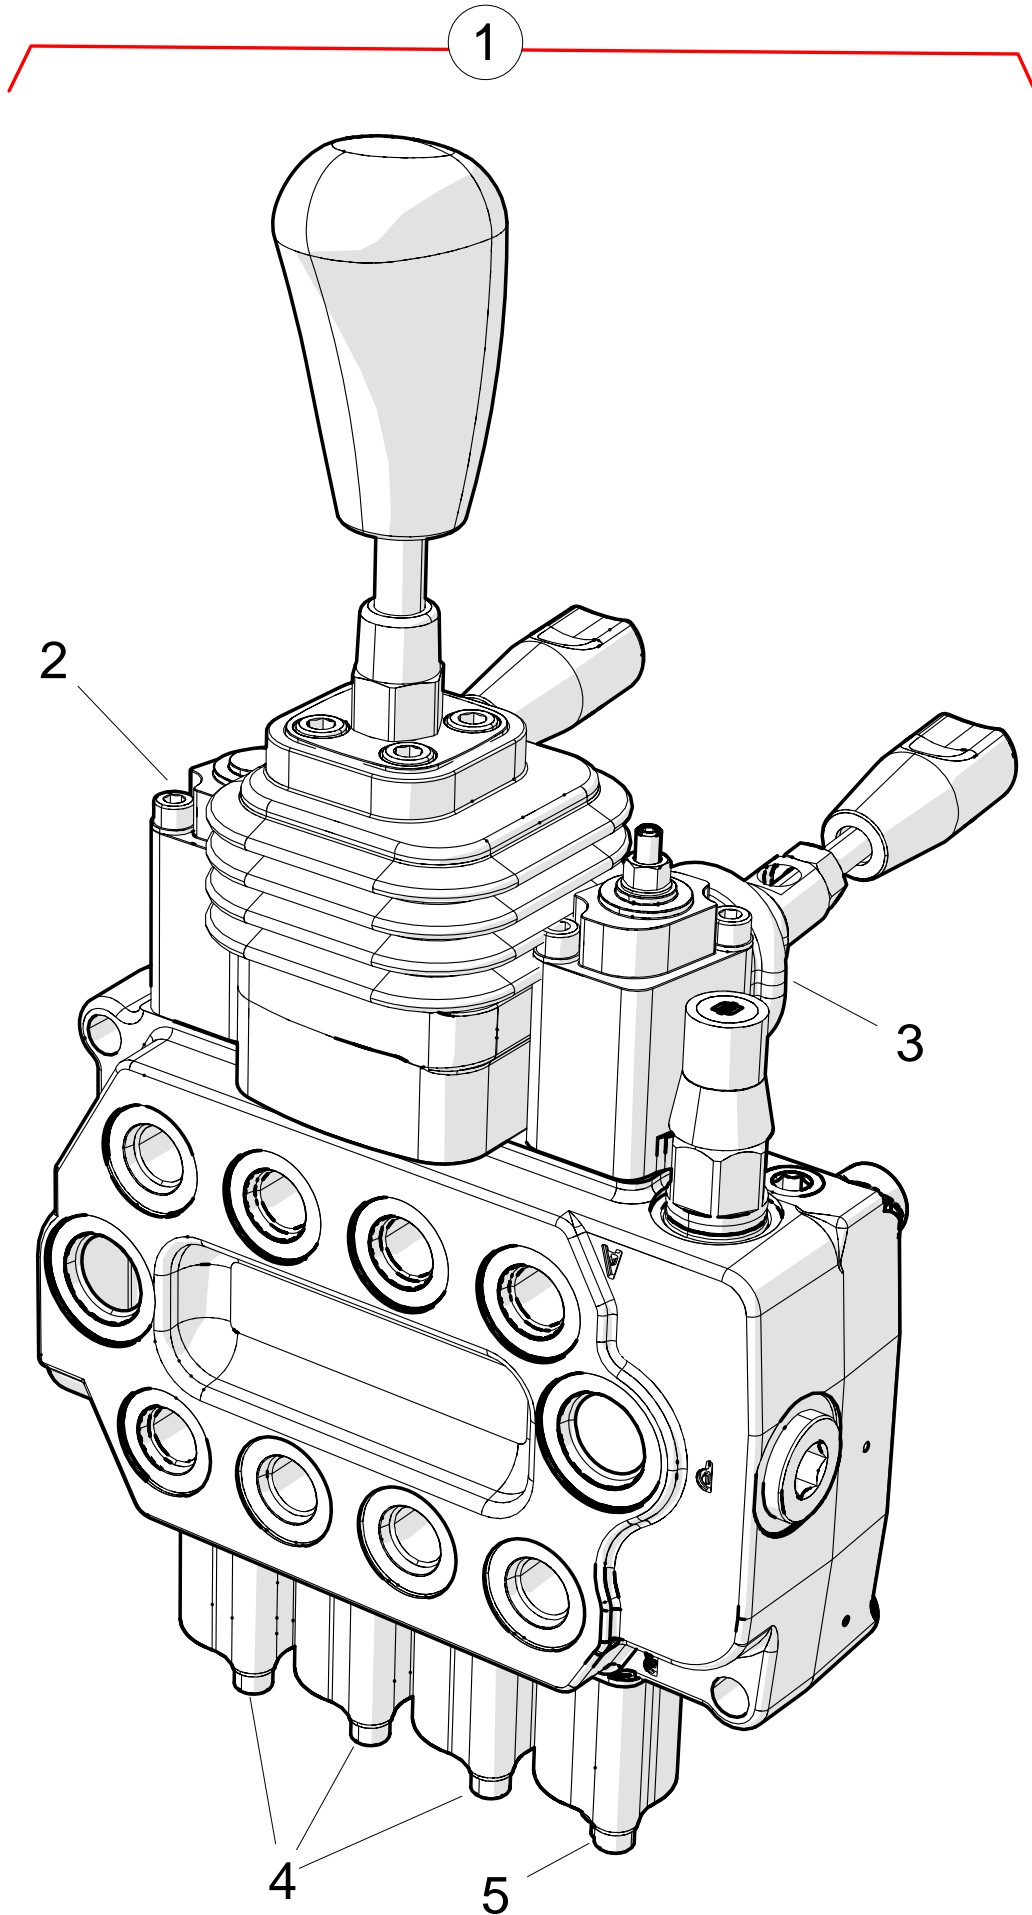

VALVE (22441)

VALVE (22441)

ITEM	PART NO.	DESCRIPTION
1	10-22441	VALVE-4SPL W/JOYSTICK W/4 HANDLES
2	10-20401	SALAMI LEVER BOX KIT
3	10-23711	SALAMI LEVER BOX KIT W/STROKE LIMIT
4	10-23726	SPOOL SPRING RETURN KIT
5	10-23733	SPRING CENTER TO NEUTRAL KIT