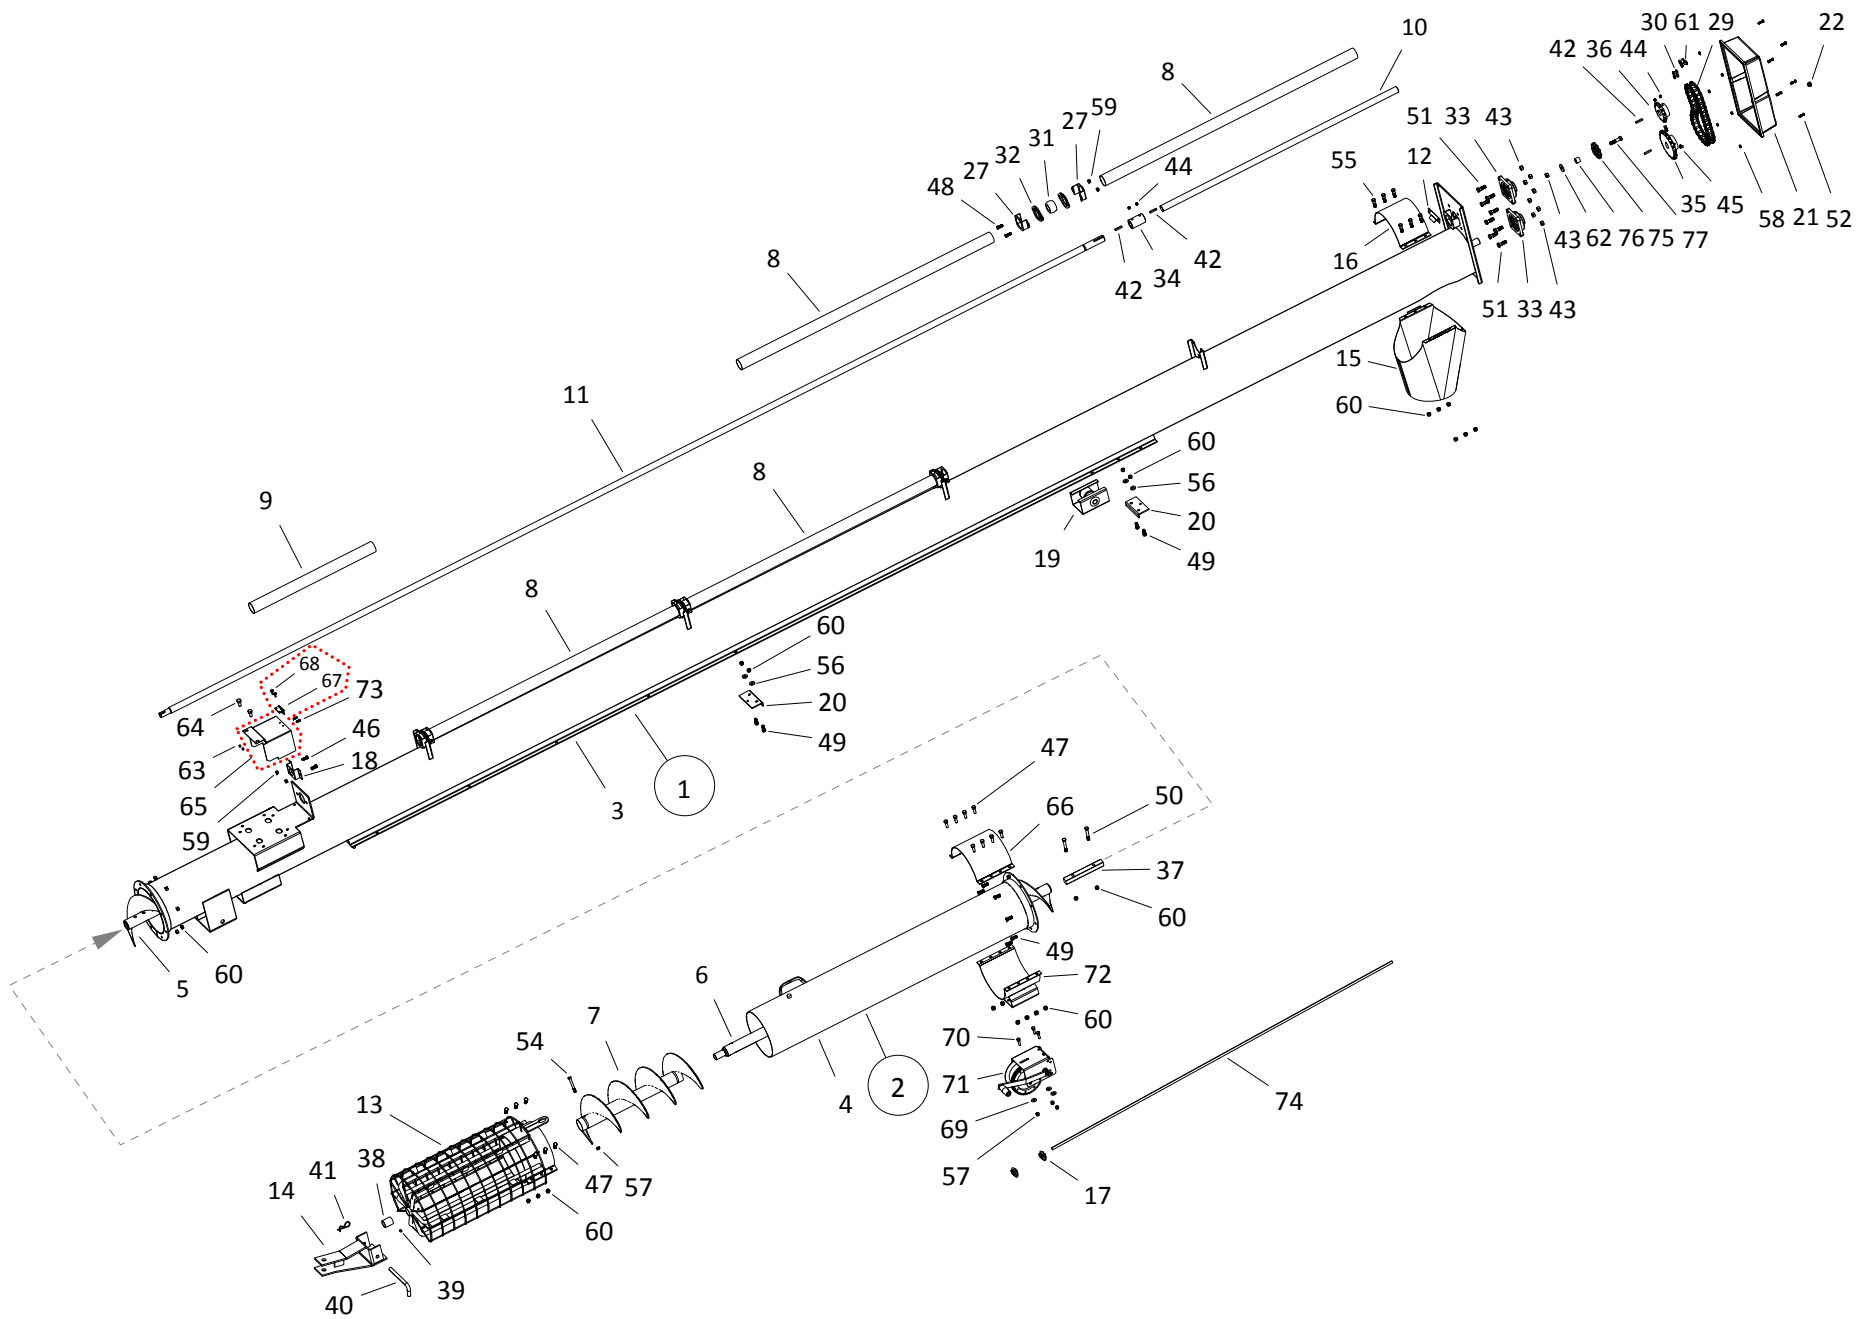

TUBE COMPONENTS, 10" X 31 ft SILVER

TUBE COMPONENTS, 10" x 31 ft SILVER

ITEM	PART NO.	DESCRIPTION
1	10-23150SR	UPPER TUBE BUNDLE
2	200994SR	WRX 10-31 LOWER TUBE BUNDLE, SR
3	10-23164SR	UPPER TUBE ONLY
4	200992SR	WRX1031 LOWER TUBE ONLY, SR
5	10-23183	10" UPPER FLIGHT
6	10-23186	LWR FLT W/INTK FLT
7	10-17535	INTAKE FLIGHT 4506113
8	10-23614WH	UPPER DS GUARD, 57-3/4"
9	10-23175WH	LOWER DRIVESHAFT GUARD
10	10-29736	UPPER SHORT DRIVESHAFT
11	10-23182	LOWER DRIVESHAFT
12	10-23617WH	SHIELD STOP, UPPER
13	10-29738	INTAKE W/SHIELD,BUSH
14	10-17180	CLEVIS
15	200568RD	MKX/X10 2-PIECE SPOUT WELD'T
16	10-27235	10" HITCH RING
17	10-19147	1/4 CABLE CLAMP 4500081
18	10-23268	DS GUARD HANGER BRKT, LWR
19	10-18763	TRACK SHOE
20	10-18762	J TRACK STOP
21	10-17160GHR	OIL COVER, HEAD
22	10-17179	3/8 OIL BATH PLUG
27	10-23250WH	FLANGE BEARING HANGER BRACKET
29	10-23185	CHAIN #80 X 31P W/CONN LINK (HEAVY)
30	10-19323	#80 CONNECTOR LINK (HEAVY)
31	10-18691	1-1/4 WOOD BEARING
32	10-18695	1-1/4" FLANGE, 2-HOLE
33	10-19567	BEARING, 1-1/4 PILLOW 4500067
34	10-19770	DRIVESHAFT CONNECTOR, 1-1/4"
35	10-23831	80B19 X 1-1/4 SPROCKET
36	10-23180	80B12 X 1-1/4 SPROCKET
37	10-21690	MKX/X10 FLIGHT CONNECTING SHAFT
38	10-19776	BUSHING, 1-1/4"
39	10-19222	GREASE FTG ZERK 1/4-28 SAE CZ PLTD
40	10-17181	CLEVIS PIN
41	10-17383	3610 GRIP CLIP 2605004
42	10-19606	KEY, 1/4" X 1-1/2" SQ 700615
43	10-19599	LOCKNUT 1/2" 9900538
44	10-19225	SETSCREW, 3/8" UNC X 3/8" REGULAR
45	10-29118	SETSCREW, 3/8" X 3/4" GR8 SQ HEAD
46	10-19540	BOLT, 3/8 X 3/4" PLT 9900530
47	10-18698	BOLT 7/16" X 1-1/4" 9900219
48	10-18955	BOLT 3/8" X 1" 9900699
49	10-19542	BOLT, 7/16" X 1" PLTD 4500068
50	10-19546	BOLT 7/16" X 3"
51	10-19589	BOLT 1/2" X 1-1/2" 9900536
52	10-19988	BOLT, 1/4" X 1" GR2 9900603
54	10-27981	BOLT 3/8" X 3" PLATED
55	10-28744	7/16 X 1-1/2 NC BOLT GR5 PLTD
56	10-17182	7/16 TRACK WASHER