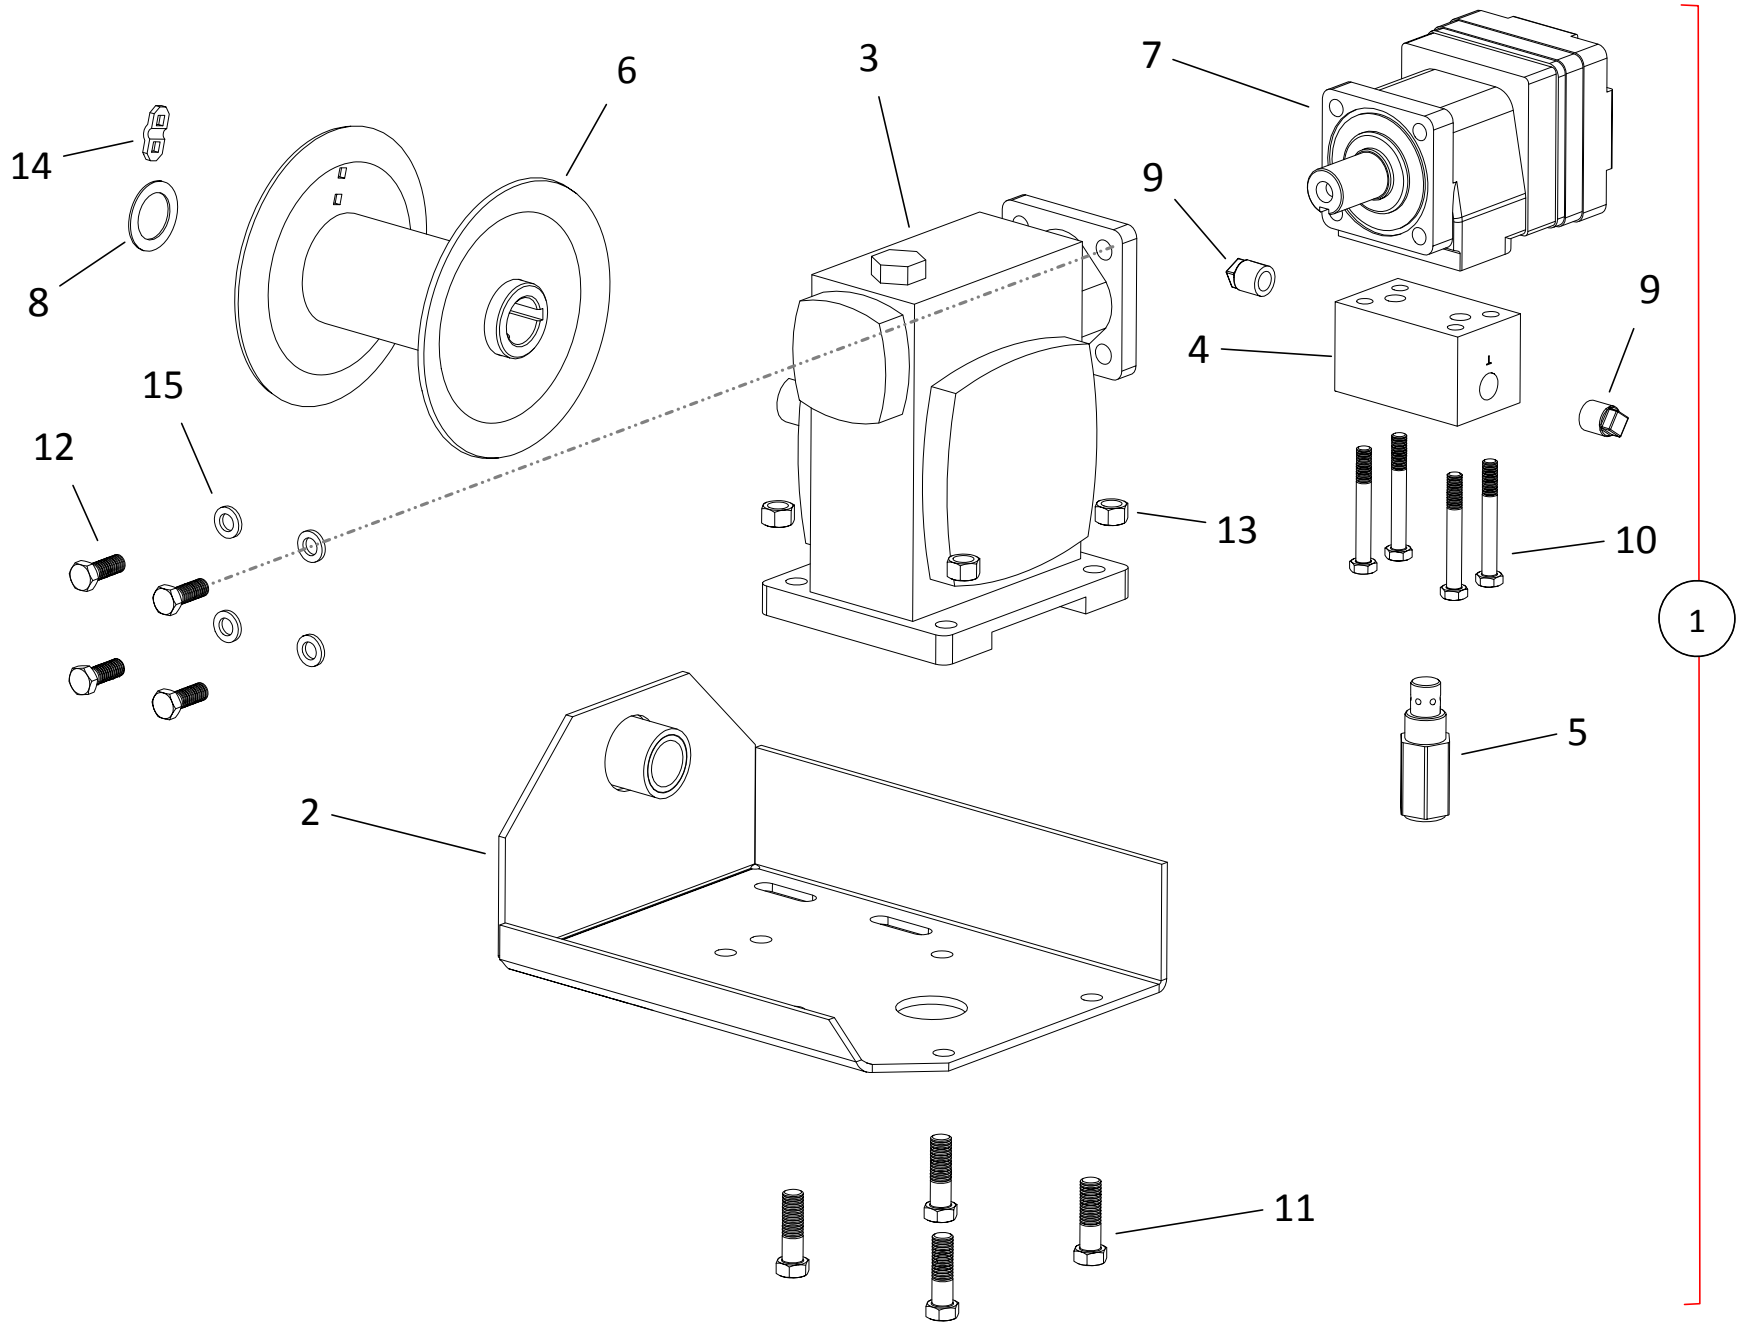

HYDRAULIC WINCH (23515)

HYDRAULIC WINCH (23515)

ITEM	PART NO.	DESCRIPTION
1	10-23515	HYD WINCH ASSY, RED
2	10-17628	HYD WINCH FRAME ASSM (14096) RED
3	10-17625	HYDRAULIC WINCH GEARBOX
4	10-28221	HYD MOTOR BYPAS VALVE 0700023
5	10-28222	RELIEF VALVE 0700024
6	10-17629	HYD WINCH DRUM (14080) RED
7	10-17626	HYDRAULIC MOTOR
8	10-18097	1" RIM WASHER 9900052-2
9	0308013	3/8" NTP PLASTIC PLUG
10	10-17631	BOLT 5/16X2-1/2 PLT 9900524
11	10-28744	7/16 X 1-1/2 NC BOLT GR5 PLTD
12	10-18955	BOLT 3/8" X 1" 9900699
13	10-19598	LOCKNUT 7/16" 9900643
14	10-18496	WINCH KEEPER KIT
15	10-19604	LOCKWASHER 3/8" PLTD 9900528