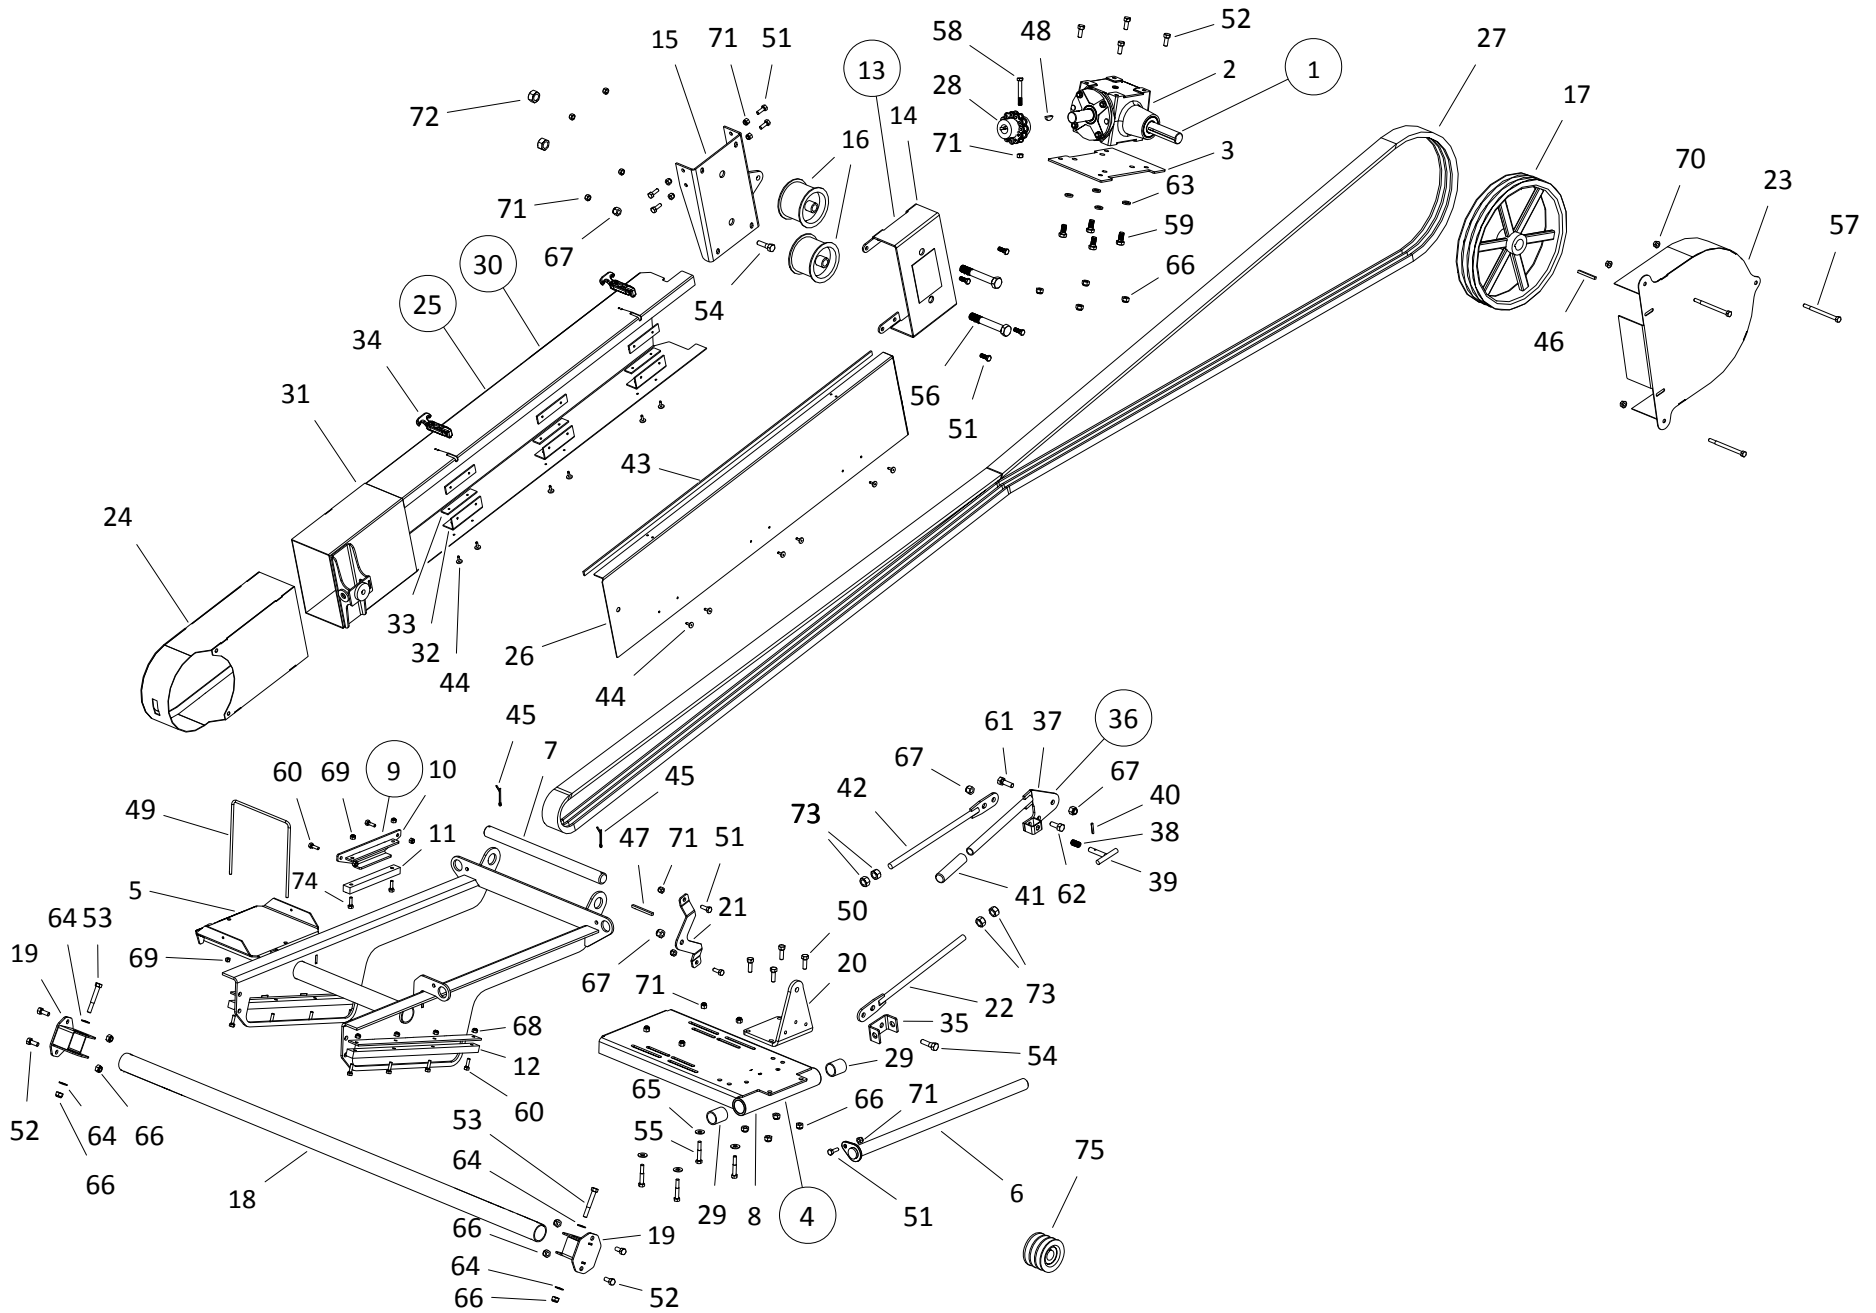

DRIVE COMPONENTS, STX2 8 | 10-51 (2020)

DRIVE COMPONENTS, STX2 8 | 10-51 (2020)

ITEM	PART NO.	DESCRIPTION
1	10-23217	GEARBOX ASSEMBLY
2	10-29676	GEARBOX
3	10-23218	GEARBOX MOUNT PLATE
4	10-24055	ASSY, ENGINE SLIDER
5	10-24004	MNT, MTR SLIDER
6	10-24005	PIN, MTR SLIDE RAIL
7	10-24006	PIN, MOTOR PIVOT
8	10-24023	MNT, MTR ASSEM
9	10-24234	ENGINE SLIDER ASSY
10	10-24025	BRKT, SLIDER MOUNT
11	10-24031	MNT, UHMW ENGINE SLIDER
12	BU-0101177	UHMW SLIDER
13	10-24032	BELT TENSIONER IDLER FRM ASSY
14	10-24037	BELT TENSIONER IDLER FRONT PLT
15	10-24062	IDLER MOUNT
16	10-23834	4" X 3/4" IDLER PULLEY (FOR 3 BELT)
17	10-19950	15" X 1-1/4" DOUBLE B GROOVE PULLEY
17	10-19933	15" X 1-1/4" TRIPLE B GROOVE PULLEY
18	10-24017	TUBE, MTR LEVELLER
19	10-24003	BRKT, LEVELLER TUBE MNT
20	10-24022	MNT, MTR PUSH PLATE
21	10-24078	GUARD RETAINER PLATE
22	200536PL	WELDT STX2 MNL BLT ENGAGE GUIDE ROD
23	200540RD	ASSY STX2 CLOSED GUARD PULLEY COVER
24	10-24065	CLUTCH GUARD
25	200544RD	ASSY, STX2 51 CLOSED GUARD
26	200546RD	BRKT, STX2 51 CLOSED GUARD COVER
27	10-23199	B300 DOUBLE BANDED BELT (8" X 51' ONLY)
27	10-23729	B300 TRIPLE BANDED BELT (10" X 51' ONLY)
28	10-19674	C6012 CHAIN COUPLER #10293
29	10-19776	BUSHING, 1-1/4"
30	05-A455	MANUAL BELT ENGAGE KIT
31	200545RD	WELD'T STX2 51 CLOSED GUARD
32	200547	3" X 4-3/4" X 1/8" 2 PLY BELT
33	10-22049	4-3/4 BELTING ATTACH STRAP
34	200537	RUBBER DRAW LATCH
35	200534RD	BRKT, STX2 MANUAL BELT ENGAGE MNT
36	200532RD	ASSY, STX2 MANUAL BELT ENGAGE HANDL
37	200533RD	WELDT, STX2 MANUAL BELT ENGAGE HNDL
38	10-28645	COMPRESSION SPRING (SINGLE)
39	10-28856	LOCK PIN
40	10-28726	SLOTTED SPRING PIN 3/16 X 1-1/2 PLN
41	0200007-4	7/8" HANDLE GRIP
42	200535PL	WELD'T STX2 MNL BLT ENGAGE THRDD RD
43	200625	FOAM STRIP, STX2 CLOSED GUARD
44	10-18185	LARGE FLANGE RIVET
45	10-17757	3/16" X 1-3/4" COTTER PIN PLTD
46	10-17854	1/4" X 2-1/2" SQUARE KEY
47	10-19607	KEY, 1/4" X 3" SQ
48	10-19224	1/4" X 1" WOODRUFF KEY (4503192)