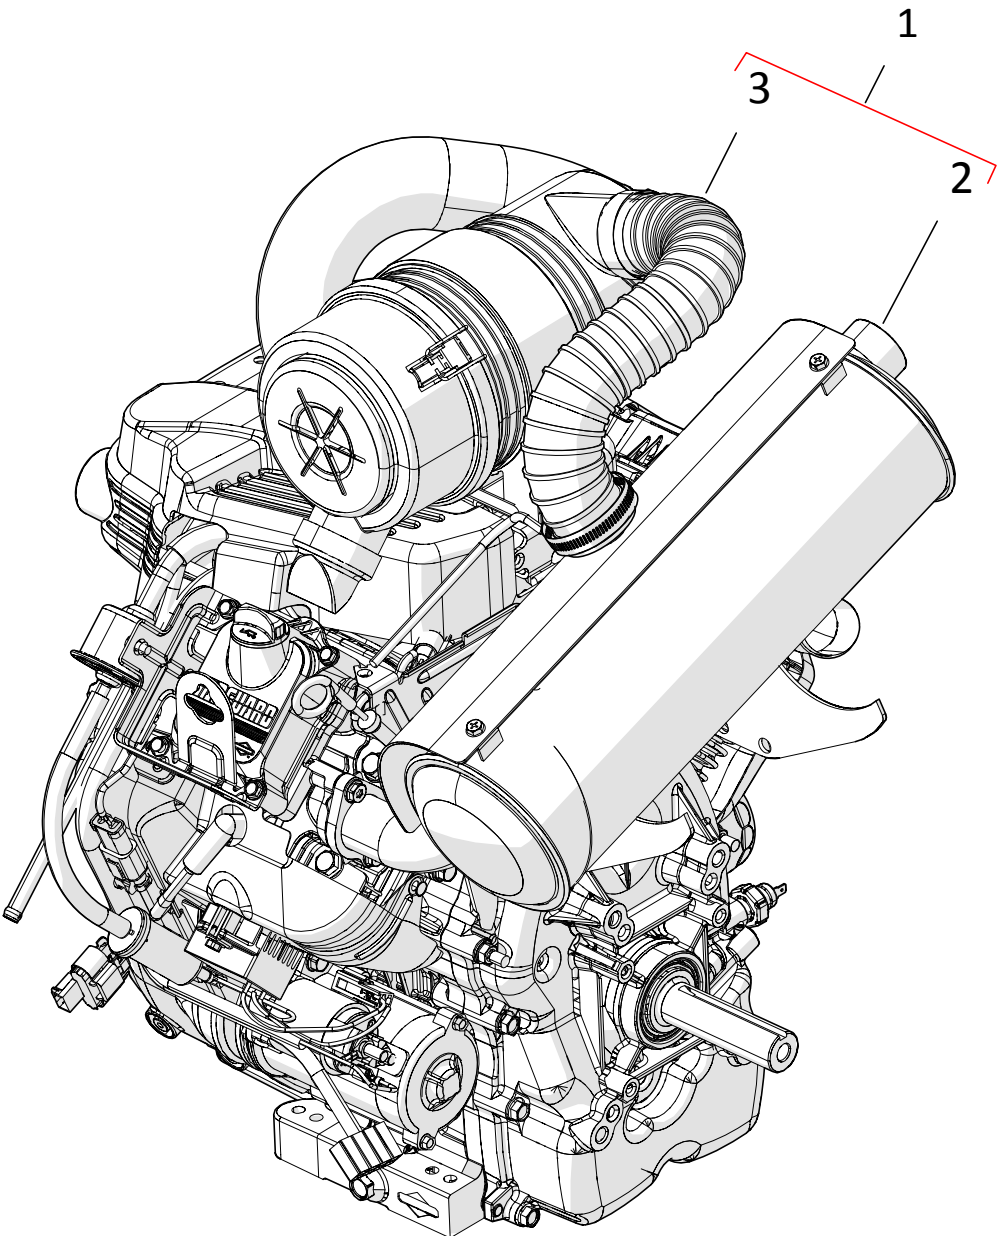

VANGUARD COLD WEATHER KIT (23746)

VANGUARD COLD WEATHER KIT (23746)

ITEM	PART NO.	DESCRIPTION
1	10-23746	VANGUARD COLD WEATHER KIT W/MUFFLER
2	10-23620	VANGUARD MUFFLER
3	10-23633	VANGUARD COLD WEATHER KIT
4	10-23732	HOSE CLAMP, NON SLIP, SAE 32
5	10-23738	2" HIGH TEMP DUCTING - 16" LONG