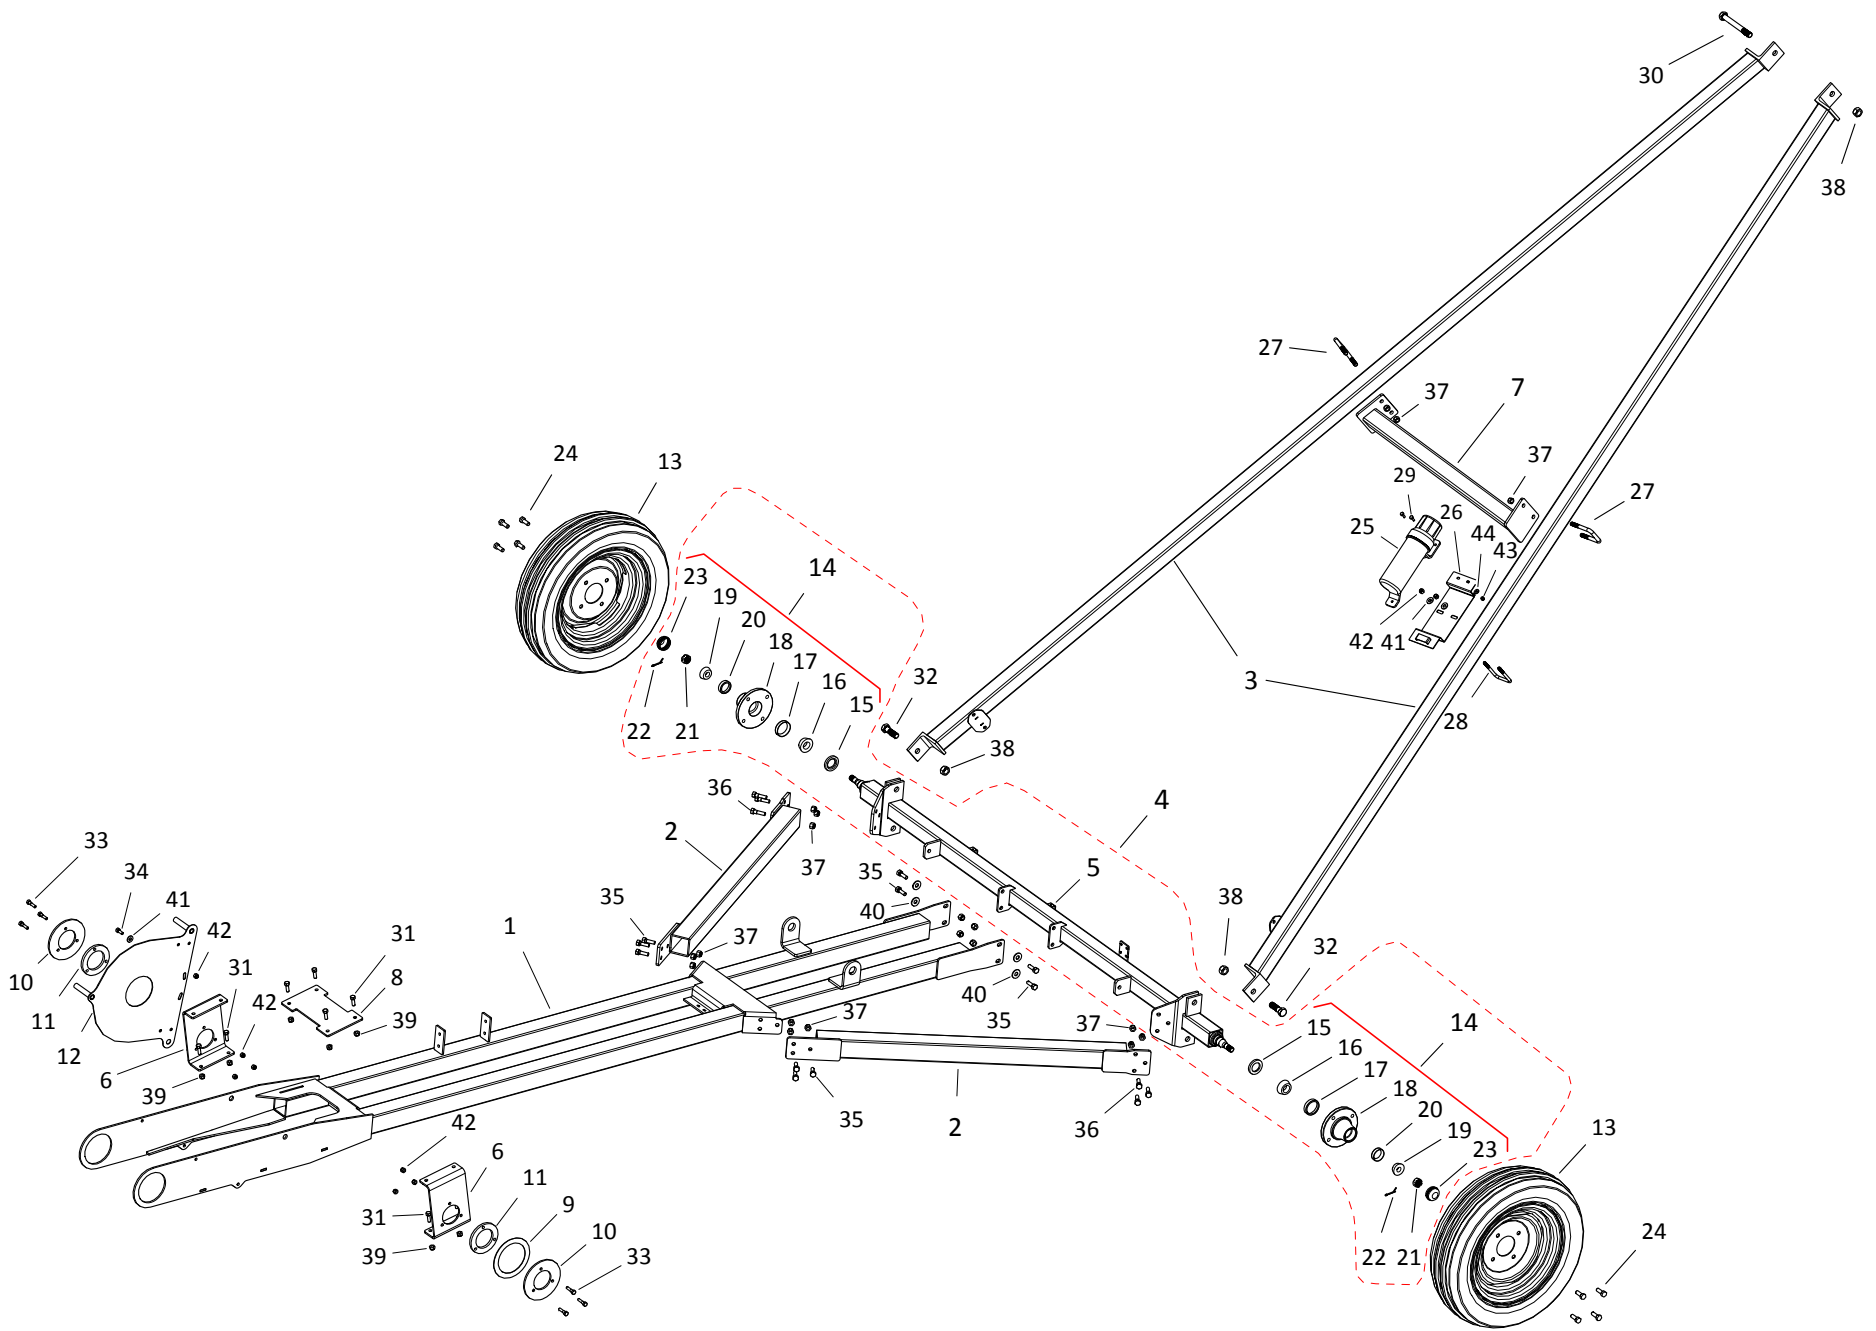

FRAME COMPONENTS, 36 ft

ITEM	PART NO.	DESCRIPTION
1	10-24041	FRAME, LWR ARM
2	10-24001	FRAME, LWR SUPPORT
3	10-23146	UPPER FRAME
4	10-24058	ASSY, AXLE (2019)
5	10-24002	FRAME, AXLE
6	10-24012	BRKT, GB LOWER FRAME CONNECT
7	10-22231	LIFT ARM X-SUPPORT, RED
8	10-24013	BRKT, GB TOP COVER
9	10-24014	SPACER, LWR FRAME
10	10-24015	FRAME, LWR ARM BOLT PLATE,LARGE
11	10-24016	FRAME, LWR ARM BOLT PLATE,SMALL
12	200539RD	ASSY, STX2 CLOSED GUARD PULLEY SHIM
13	10-21330	15 X 4.5 X 4 BOLT WHEEL ASSEMBLY
14	10-19467	REG HUB ASSEMBLY
15	10-19264	HUB SEAL
16	10-19265	CONE BEARING 4500059-3
17	10-19266	CUP 4500059-4
18	10-19267	REG HUB
19	10-19269	BEARING CONE
20	10-19268	CUP
21	10-19270	3/4" NF SLOTTED NUT PLAIN
22	10-19271	COTTER PIN 1/8 X 1-1/2 C.ZINC PLTD
23	10-19272	REGULAR DUST CAP
24	10-20565	1/2" X 1" NF #5 WHEEL BOLT BLACK
25	10-29755	WATERPROOF PLASTIC MANUAL HOLDER
26	10-29798	MANUAL HOLDER MOUNT, WESTFIELD
27	10-28444	UBOLT SQ, 1/2 X 2-5/8 X 4 X 1-1/4
28	10-28445	UBOLTSQ3/8NCX2-5/8X3-3/4X1-1/4THD
29	9900800	1/4" X 3/4" NC BOLT GR 5 PLTD
30	10-19593	3/4" X 6-1/2" NC BOLT GR 8 PLTD
31	10-18698	BOLT 7/16" X 1-1/4" 9900219
32	10-20774	3/4" X 2-1/2" BOLT GR8 PLTD
33	9900694	3/8" X 1-1/2" UNC HEX BOLT GR5 PLT
34	10-18955	BOLT 3/8" X 1" 9900699
35	10-19589	BOLT 1/2" X 1-1/2" 9900536
36	10-19974	BOLT, 1/2" 1-3/4" GR8 9900133
37	10-19599	LOCKNUT 1/2" 9900538
38	10-19601	LOCKNUT, 3/4" PLTD
39	10-19598	LOCKNUT 7/16" 9900643
40	10-17401	WASHER 1/2" FLAT 9900565
41	10-17392	WASHER 3/8" FLAT PLTD 0601008
42	10-17402	LOCKNUT 3/8" 0601007
43	10-28449	LOCKNUT 1/4" 9900562
44	9900683	FLAT WASHER, 1/4" PLTD

FRAME COMPONENTS, 41 ft