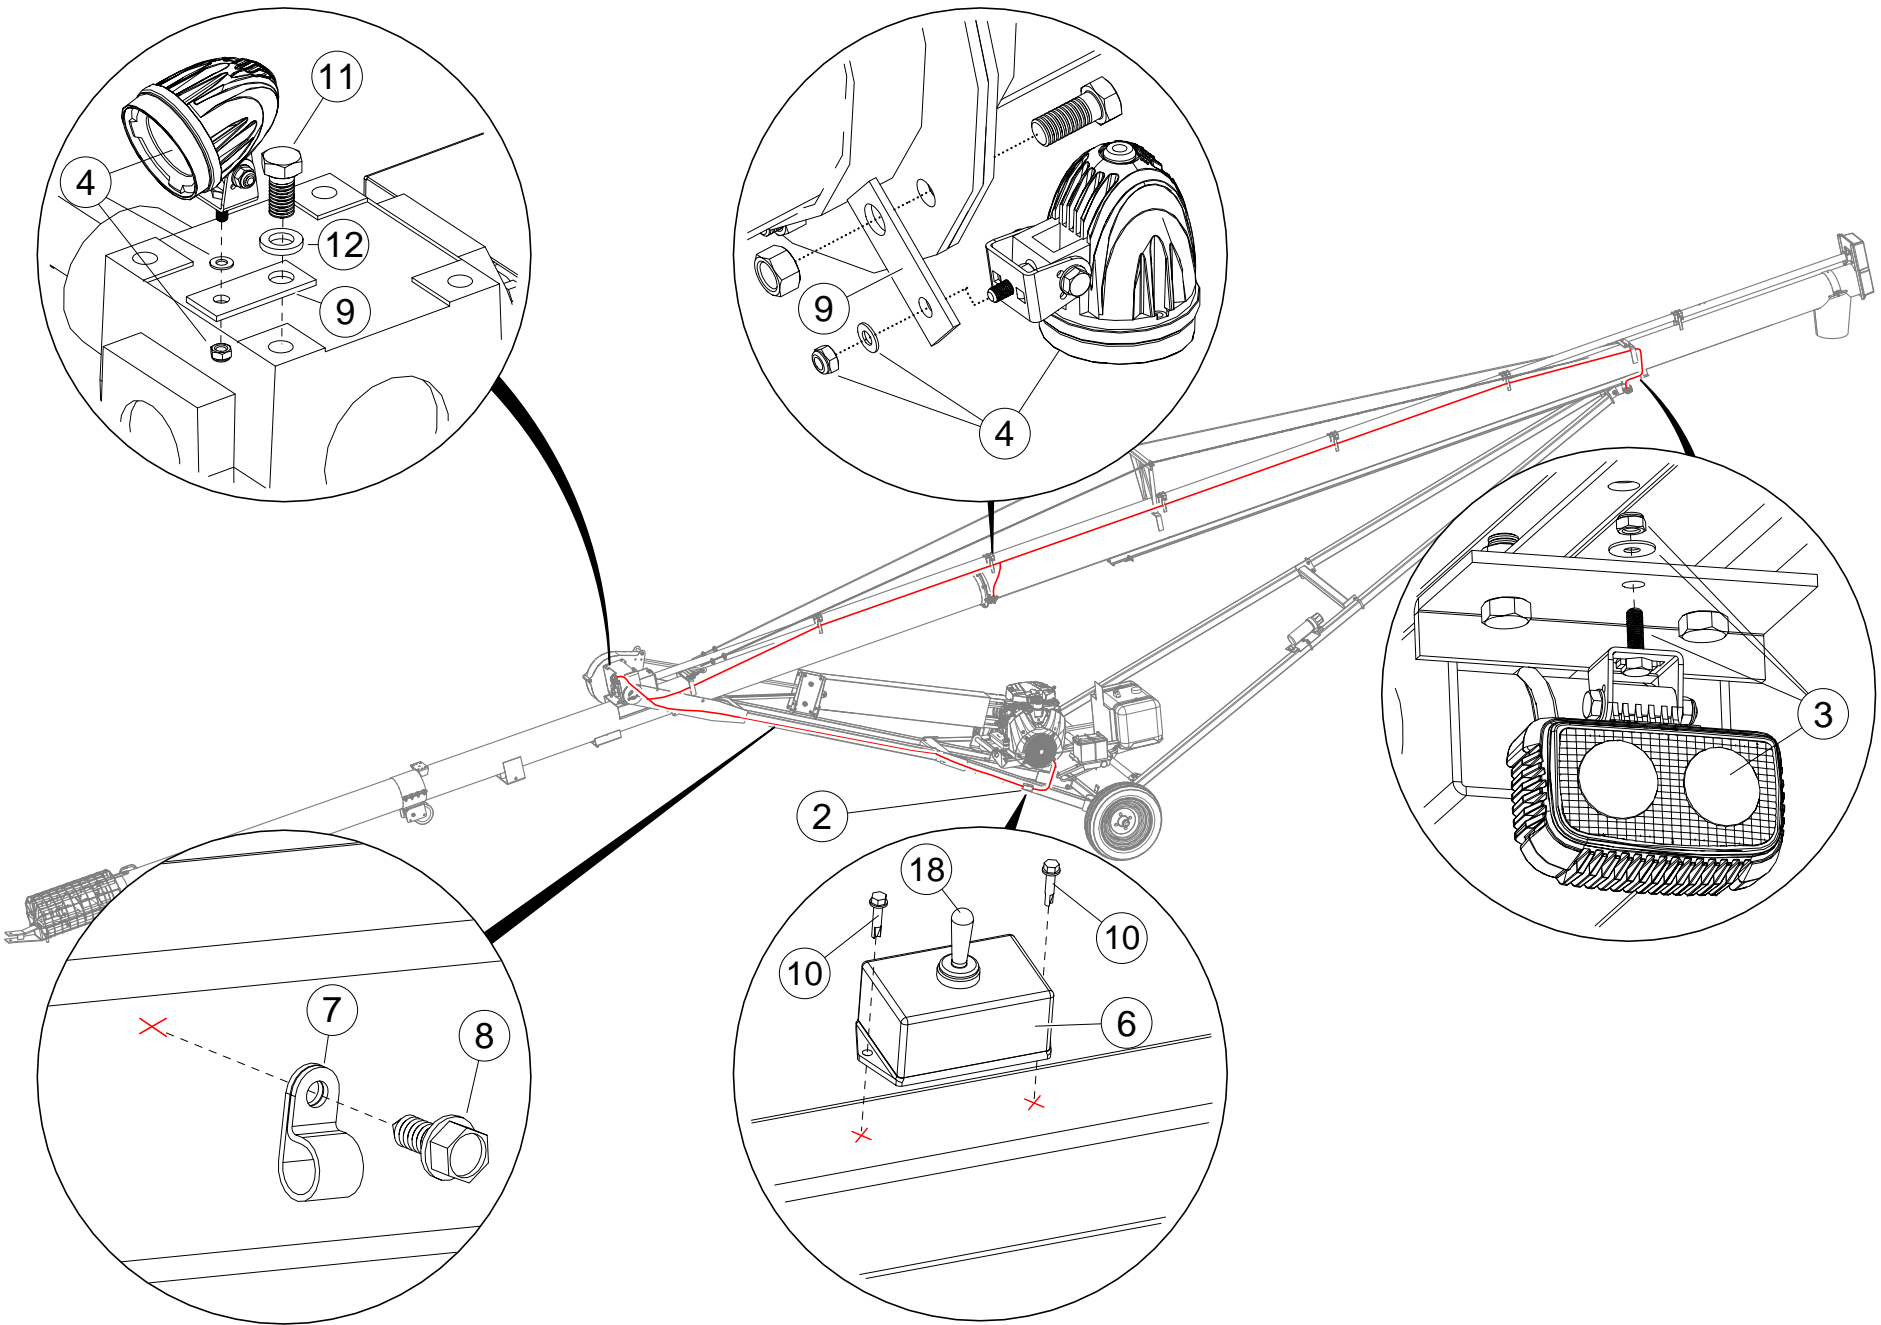

LIGHT KIT, 46-51 ft (A318)

LIGHT KIT, 46-51 ft (A318)

ITEM	PART NO.	DESCRIPTION	NOTES
1	05-A318	LIGHT KIT	
2	10-22401	HARNESS & SWITCH BOX ASSY	
3	10-22395	LEDWD-2L20 FLOOD LAMP	INCLUDES HARDWARE
4	10-22394	LEDWD-1L10 MINI FLOOD LAMP	INCLUDES HARDWARE
5	10-22427	LEAD CONNECTOR, DEUTSCH DT06-2S	NOT SHOWN
6	10-22399	SWITCH BOX ONLY A317/A318	
7	10-22397	CLAMP, 1/4"	
8	10-19274	SELF TAPPING SCREW 9900132	
9	10-22286	TRANSPORT CHAIN LUG	
10	10-22396	8-18 X 3/4" TEK SCREW	
11	10-18955	BOLT 3/8" X 1" 9900699	8" ONLY
11	10-19231	BOLT, 1/2 X 1" 9900558	10" ONLY
12	10-19604	LOCKWASHER 3/8" PLTD 9900528	8" ONLY
12	10-19605	LOCK WASHER, 1/2" PLTD	10" ONLY
13	10-22446	BUSS AGC 20A FUSE	NOT SHOWN
14	10-22424	WEATHER PACK SHROUD, 1 POS	NOT SHOWN
15	10-22425	WEATHER PACK TOWER, 1 POS	NOT SHOWN
16	9900622	CONNECTOR, TAP-IN SPLICE, 18-14 GA	NOT SHOWN
17	10-23129	ENGINE POWER SPLICE HARNESS	NOT SHOWN
18	10-24355	WEATHERPROOF TOGGLE SWITCH