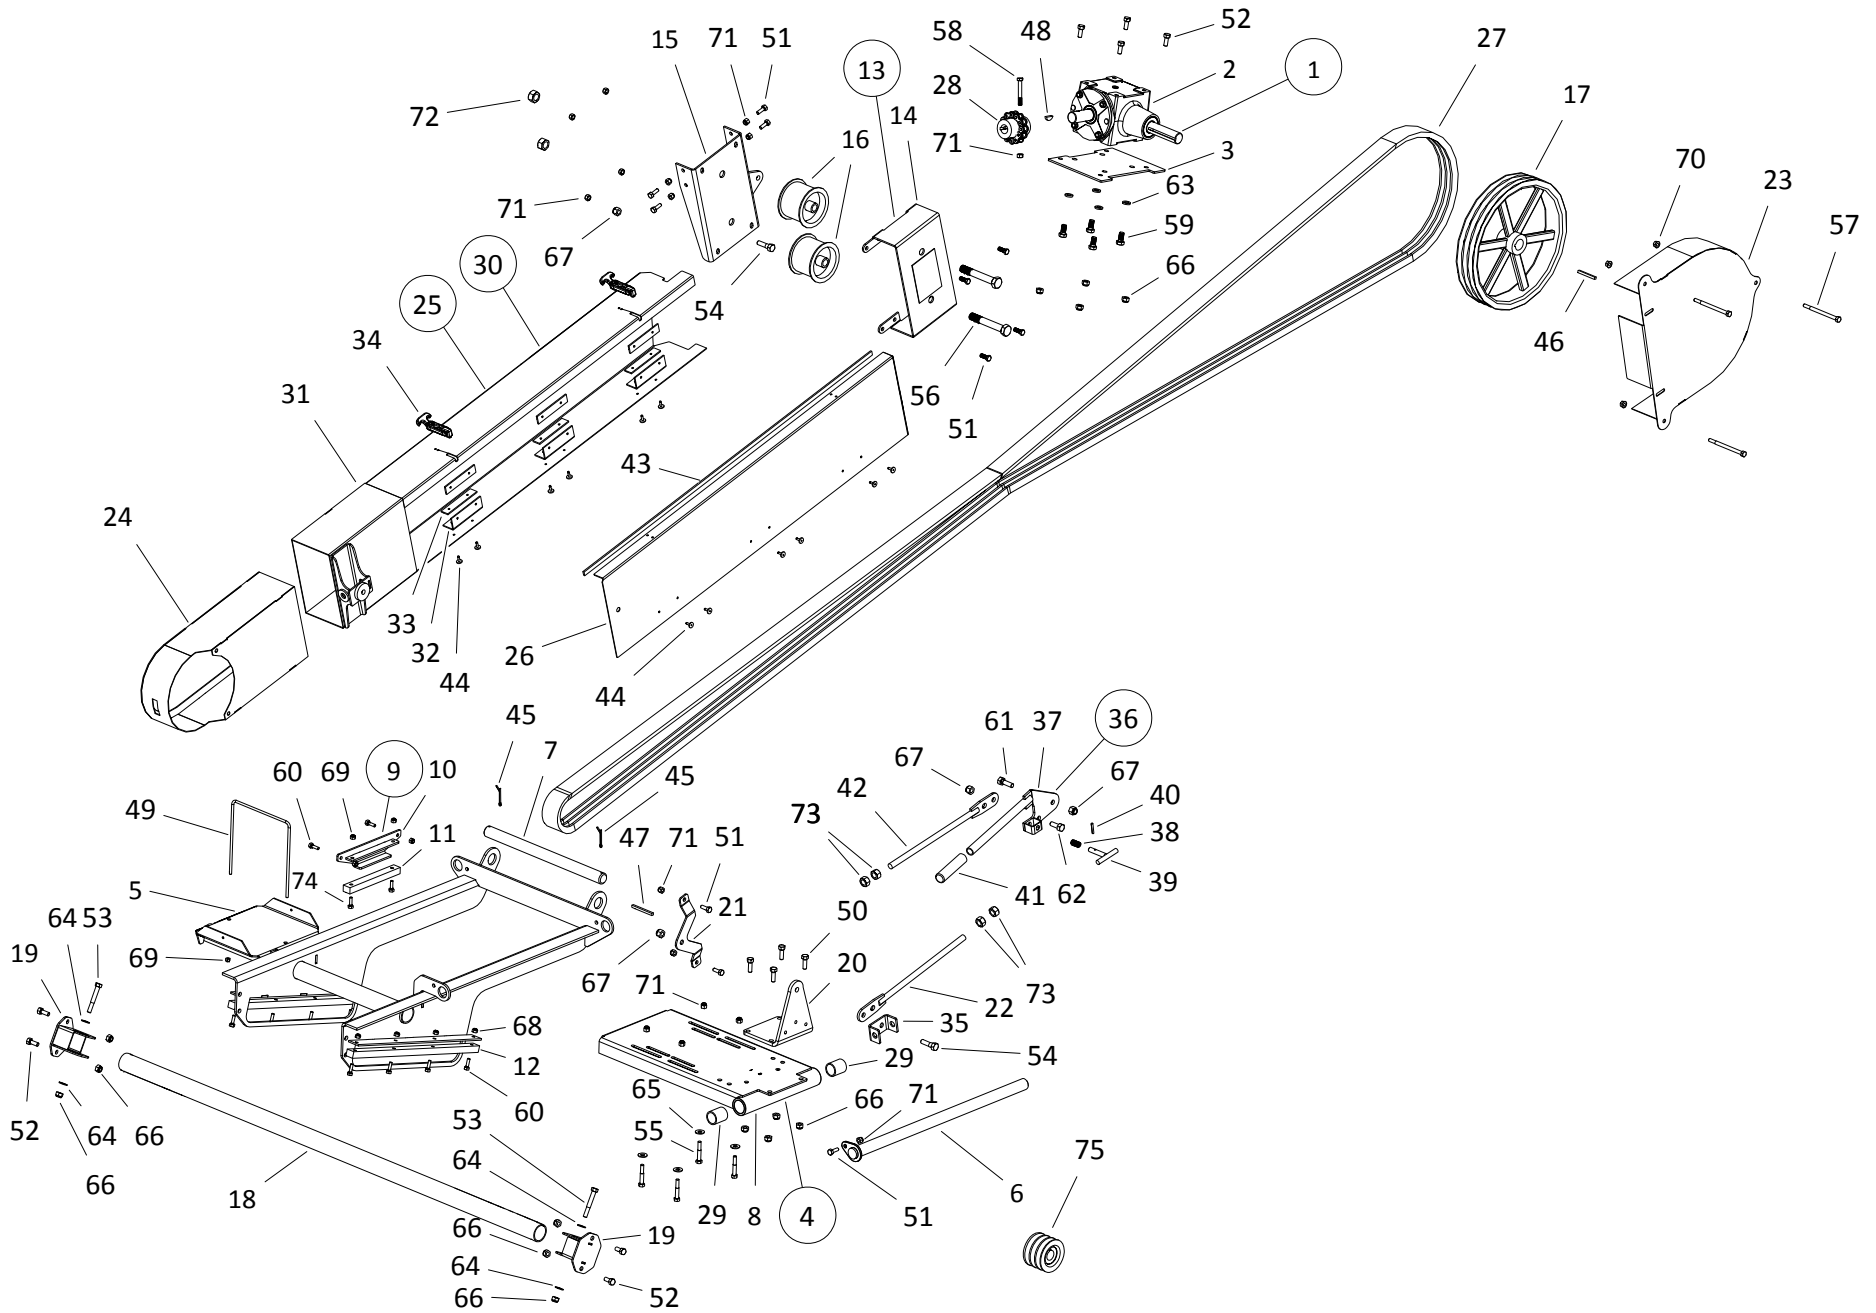

DRIVE COMPONENTS, STX2 8 | 10-46 (2020)

DRIVE COMPONENTS, STX2 8 | 10-46 (2020)

ITEM	PART NO.	DESCRIPTION
1	10-23217	GEARBOX ASSEMBLY
2	10-29676	GEARBOX
3	10-23218	GEARBOX MOUNT PLATE
4	10-24055	ASSY, ENGINE SLIDER
5	10-24004	MNT, MTR SLIDER
6	10-24005	PIN, MTR SLIDE RAIL
7	10-24006	PIN, MOTOR PIVOT
8	10-24023	MNT, MTR ASSEM
9	10-24234	ENGINE SLIDER ASSY
10	10-24025	BRKT, SLIDER MOUNT
11	10-24031	MNT, UHMW ENGINE SLIDER
12	BU-0101177	UHMW SLIDER
13	10-24032	BELT TENSIONER IDLER FRM ASSY
14	10-24037	BELT TENSIONER IDLER FRONT PLT
15	10-24062	IDLER MOUNT
16	10-23834	4" X 3/4" IDLER PULLEY (FOR 3 BELT)
17	10-19950	15" X 1-1/4" DOUBLE B GROOVE PULLEY
17	10-19933	15" X 1-1/4" TRIPLE B GROOVE PULLEY
18	10-24017	TUBE, MTR LEVELLER
19	10-24003	BRKT, LEVELLER TUBE MNT
20	10-24022	MNT, MTR PUSH PLATE
21	10-24078	GUARD RETAINER PLATE
22	200536PL	WELDT STX2 MNL BLT ENGAGE GUIDE ROD
23	200540RD	ASSY STX2 CLOSED GUARD PULLEY COVER
24	10-24065	CLUTCH GUARD
25	200549RD	ASSY, STX2 46 CLOSED GUARD
26	200551RD	BRKT, STX2 46 CLOSED GUARD COVER
27	10-23198	B270 DOUBLE BANDED BELT
27	10-24043	
28	10-19674	C6012 CHAIN COUPLER #10293
29	10-19776	BUSHING, 1-1/4"
30	05-A454	MANUAL BELT ENGAGE KIT
31	200550RD	WELD'T, STX2 46 CLOSED GUARD
32	200547	3" X 4-3/4" X 1/8" 2 PLY BELT
33	10-22049	4-3/4 BELTING ATTACH STRAP
34	200537	RUBBER DRAW LATCH
35	200534RD	BRKT, STX2 MANUAL BELT ENGAGE MNT
36	200532RD	ASSY, STX2 MANUAL BELT ENGAGE HANDL
37	200533RD	WELDT, STX2 MANUAL BELT ENGAGE HNDL
38	10-28645	COMPRESSION SPRING (SINGLE)
39	10-28856	LOCK PIN
40	10-28726	SLOTTED SPRING PIN 3/16 X 1-1/2 PLN
41	0200007-4	7/8" HANDLE GRIP
42	200535PL	WELD'T STX2 MNL BLT ENGAGE THRDD RD
43	200626	FOAM STRIP, STX2 CLOSED GUARD
44	10-18185	LARGE FLANGE RIVET
45	10-17757	3/16" X 1-3/4" COTTER PIN PLTD
46	10-17854	1/4" X 2-1/2" SQUARE KEY
47	10-19607	KEY, 1/4" X 3" SQ
48	10-19224	1/4" X 1" WOODRUFF KEY (4503192)