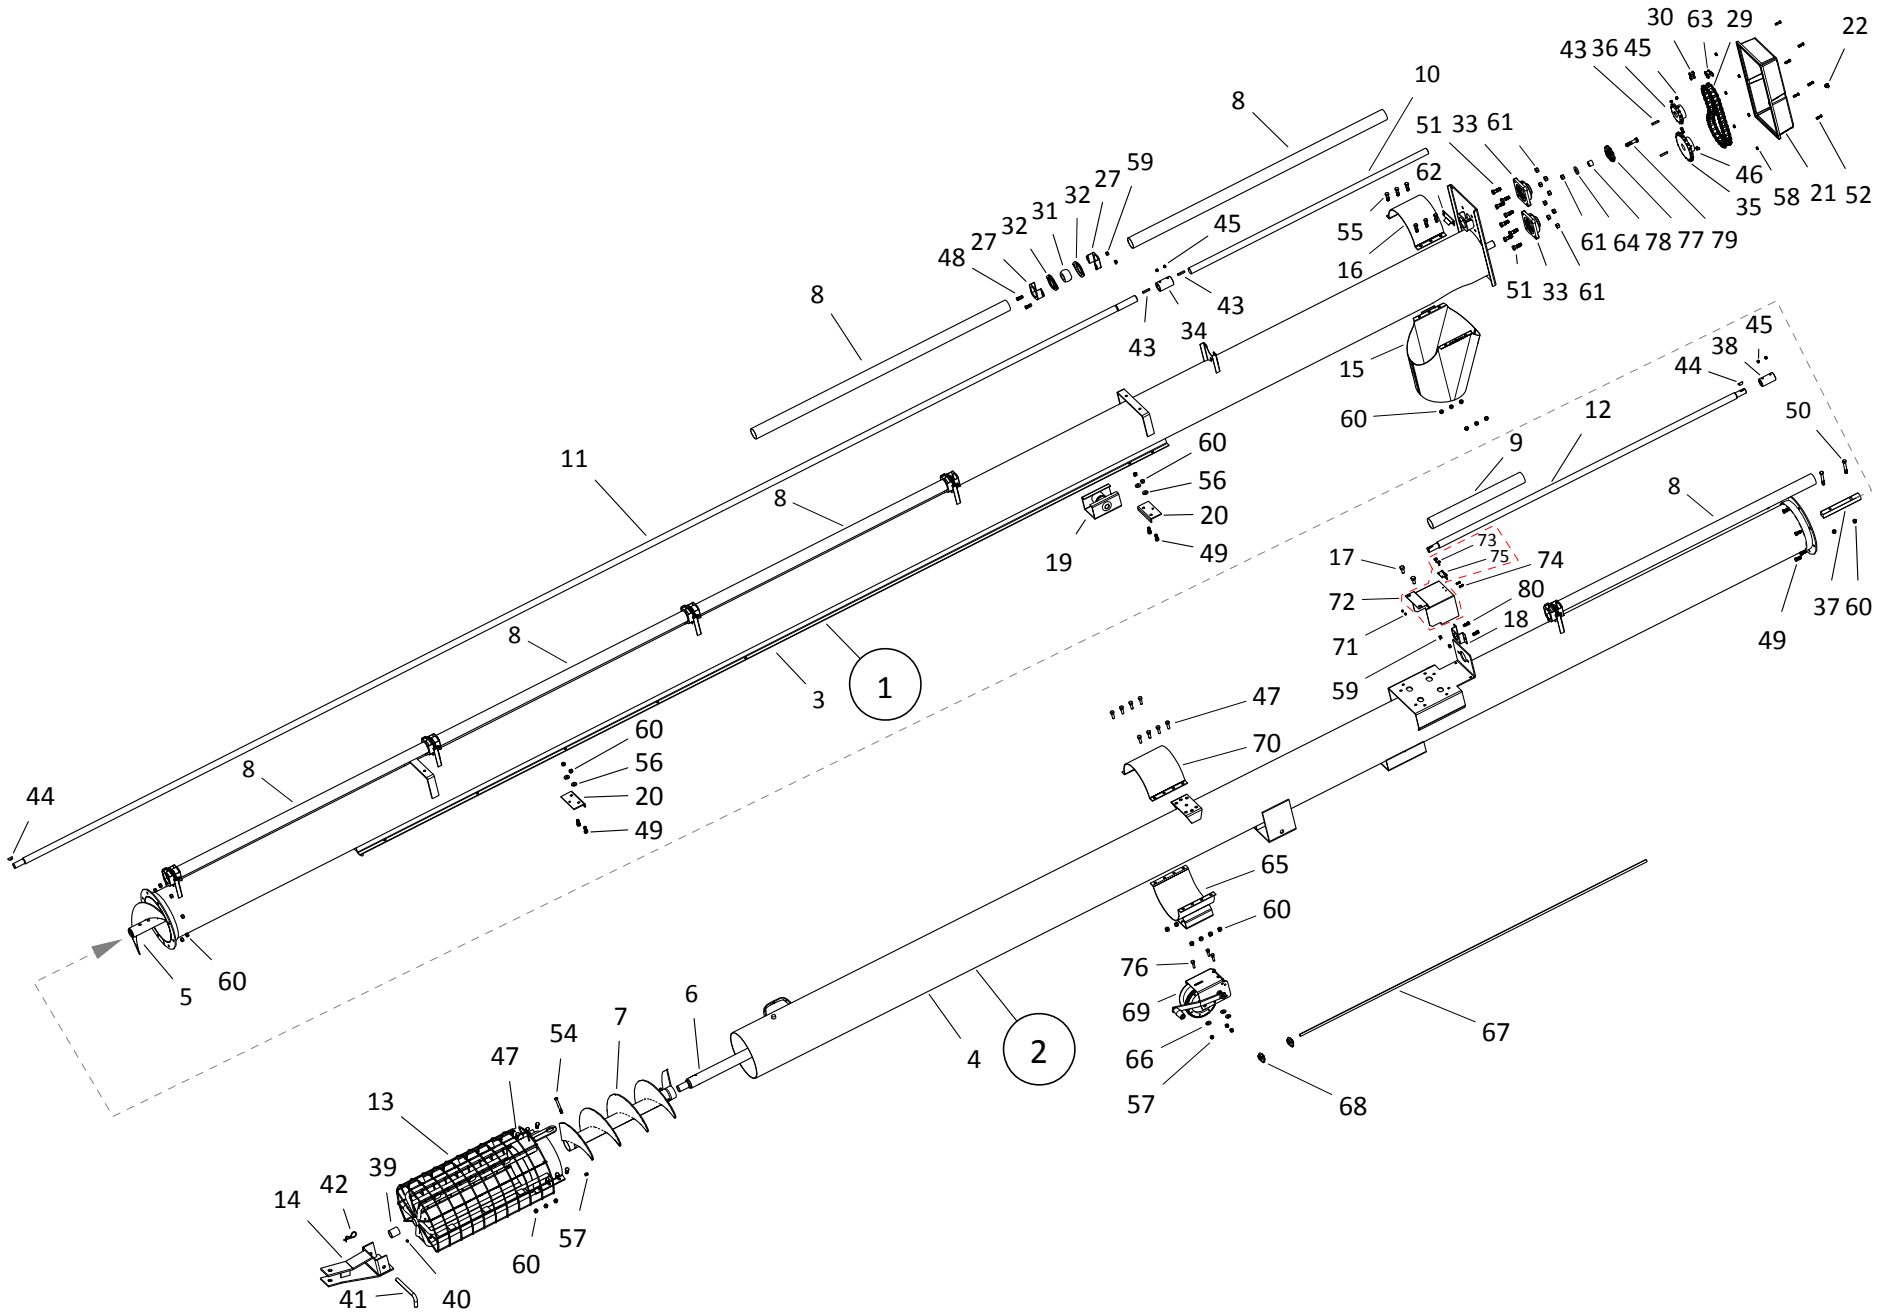

TUBE COMPONENTS 10" X 46 ft SILVER

TUBE COMPONENTS 10" X 46 ft SILVER

ITEM	PART NO.	DESCRIPTION
1	10-23151SR	UPPER TUBE BUNDLE
2	10-23717SR	LOWER TUBE BUNDLE
3	10-23165SR	UPPER TUBE ONLY
4	10-23727SR	LOWER TUBE ONLY
5	10-23183	10" UPPER FLIGHT
6	10-23728	LWR FLIGHT W/INTAKE FLGHT
7	10-17535	INTAKE FLIGHT 4506113
8	10-23614WH	UPPER DS GUARD, 57-3/4"
9	10-23248WH	LOWER DS GUARD 20-7/8"
10	10-29736	UPPER SHORT DRIVESHAFT
11	10-23184	MIDDLE DS
12	10-19666	LOWER DRIVESHAFT
13	10-29738	INTAKE W/SHIELD,BUSH
14	10-17180	CLEVIS
15	200568RD	MKX/X10 2-PIECE SPOUT WELD'T
16	10-27235	10" HITCH RING
17	10-22936	BOLT, 1/2" X 3/4" GR5 PLTD
18	10-23268	DS GUARD HANGER BRKT, LWR
19	10-18763	TRACK SHOE
20	10-18762	J TRACK STOP
21	10-17160GHR	OIL COVER, HEAD
22	10-17179	3/8 OIL BATH PLUG
27	10-23250WH	FLANGE BEARING HANGER BRACKET
29	10-23185	CHAIN #80 X 31P W/CONN LINK (HEAVY)
30	10-19323	#80 CONNECTOR LINK (HEAVY)
31	10-18691	1-1/4 WOOD BEARING
32	10-18695	1-1/4" FLANGE, 2-HOLE
33	10-19567	BEARING, 1-1/4 PILLOW 4500067
34	10-19770	DRIVESHAFT CONNECTOR, 1-1/4"
35	10-23831	80B19 X 1-1/4 SPROCKET
36	10-23180	80B12 X 1-1/4 SPROCKET
37	10-21690	MKX/X10 FLIGHT CONNECTING SHAFT
38	10-19119	DRIVESHAFT CONNECTR
39	10-19776	BUSHING, 1-1/4"
40	10-19222	GREASE FTG ZERK 1/4-28 SAE CZ PLTD
41	10-17181	CLEVIS PIN
42	10-17383	3610 GRIP CLIP 2605004
43	10-19606	KEY, 1/4" X 1-1/2" SQ 700615
44	10-19224	1/4" X 1" WOODRUFF KEY (4503192)
45	10-19225	SETSCREW, 3/8" UNC X 3/8" REGULAR
46	10-29118	SETSCREW, 3/8" X 3/4" GR8 SQ HEAD
47	10-18698	BOLT 7/16" X 1-1/4" 9900219
48	10-18955	BOLT 3/8" X 1" 9900699
49	10-19542	BOLT, 7/16" X 1" PLTD 4500068
50	10-19546	BOLT 7/16" X 3"
51	10-19589	BOLT 1/2" X 1-1/2" 9900536
52	10-19988	BOLT, 1/4" X 1" GR2 9900603
54	10-27981	BOLT 3/8" X 3" PLATED
55	10-28744	7/16 X 1-1/2 NC BOLT GR5 PLTD
56	10-17182	7/16 TRACK WASHER