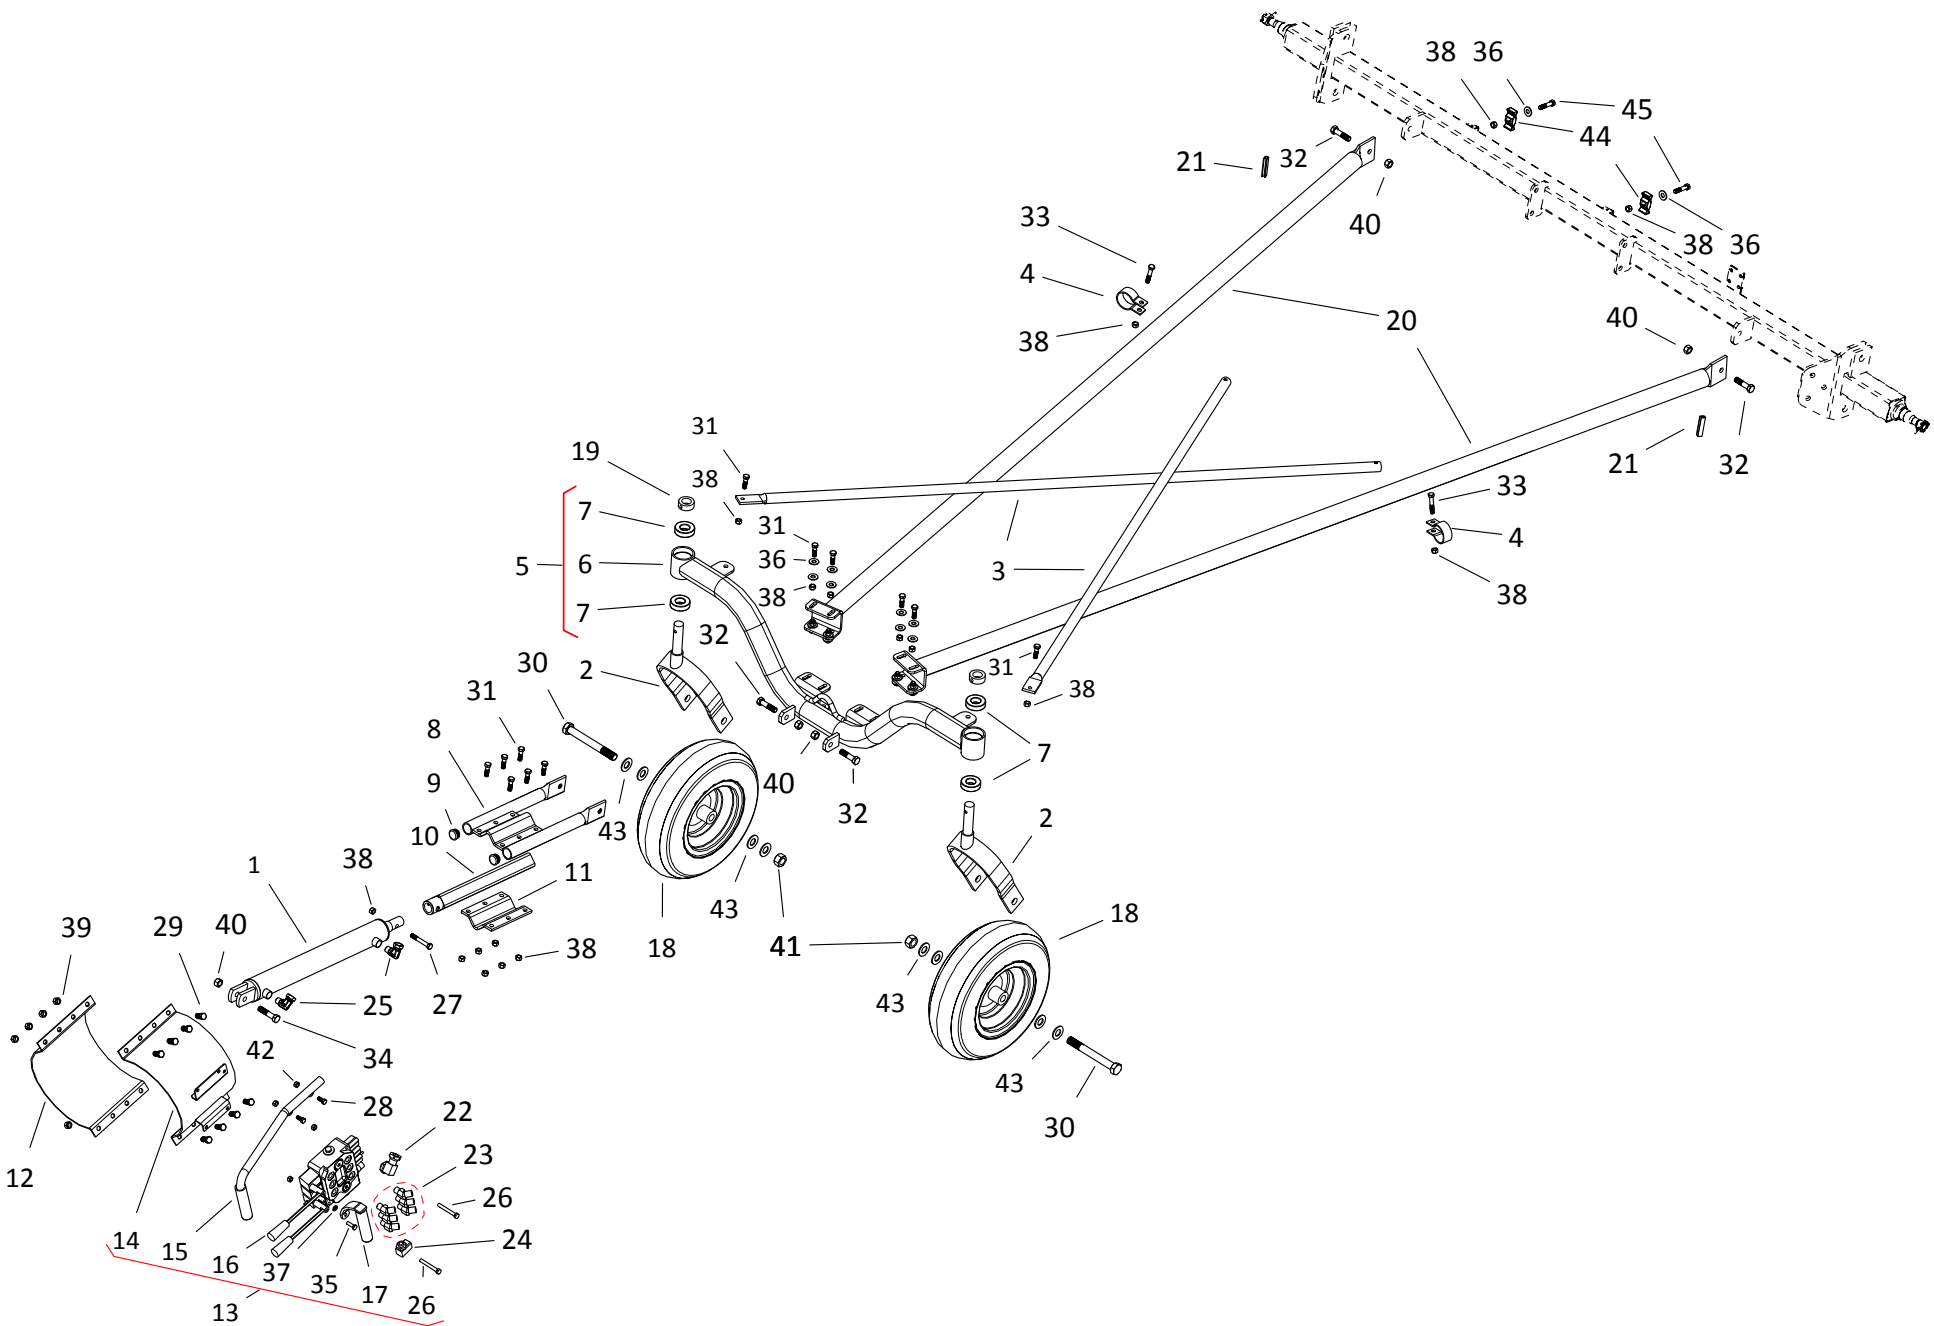

SP KIT FRAME COMPONENTS (41, 46 & 51 ft)

SP KIT FRAME COMPONENTS (41, 46 & 51 ft)

ITEM	PART NO.	DESCRIPTION
44	10-28732	EMP-LB004 LINE BLOCK
45	10-28450	BOLT, 3/8" X 1-3/4" GR5