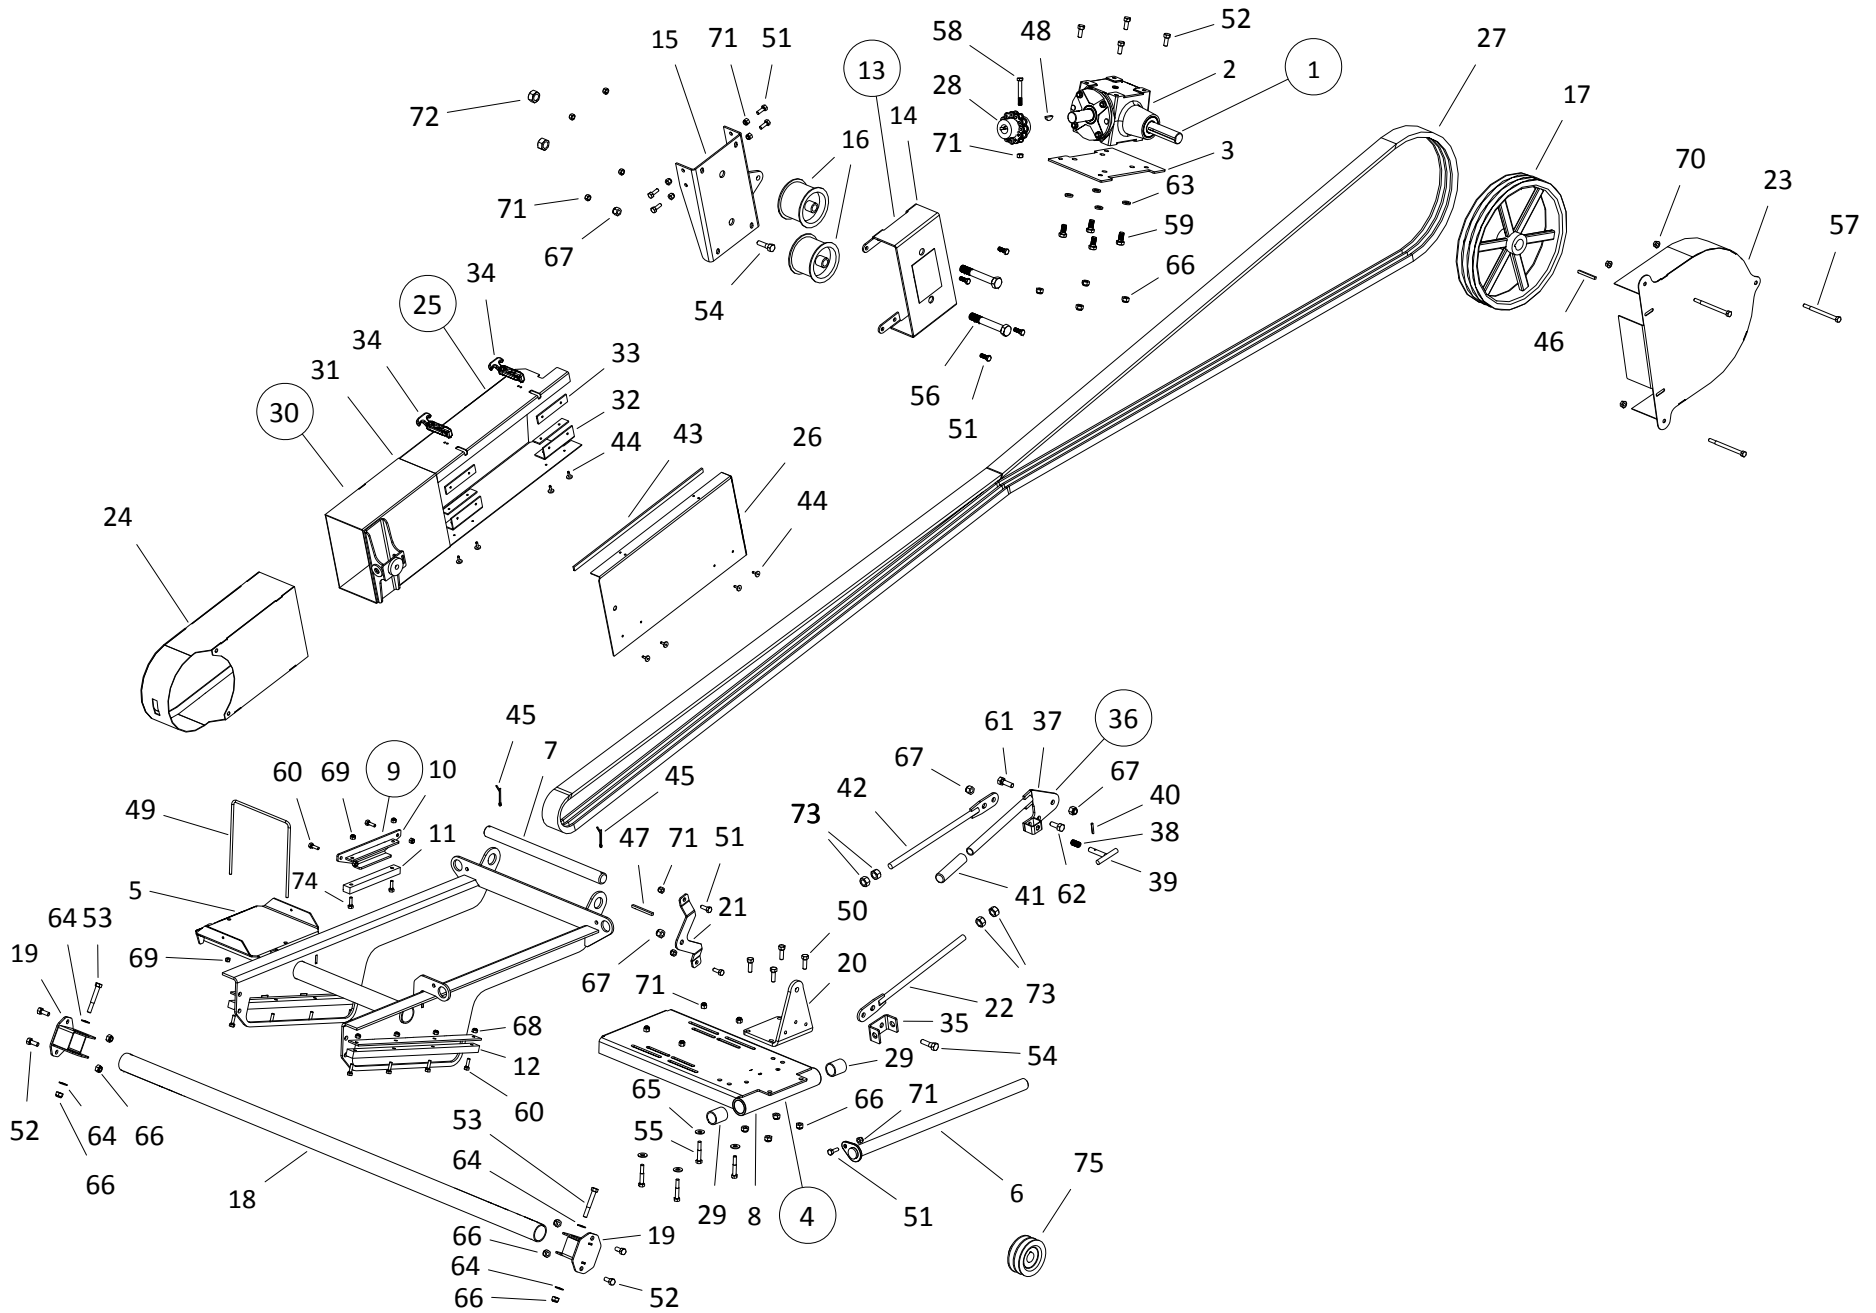

DRIVE COMPONENTS, STX2 8 | 10-36 (2020)

DRIVE COMPONENTS, STX2 8 | 10-36 (2020)

ITEM	PART NO.	DESCRIPTION
1	10-23217	GEARBOX ASSEMBLY
2	10-29676	GEARBOX
3	10-23218	GEARBOX MOUNT PLATE
4	10-24055	ASSY, ENGINE SLIDER
5	10-24004	MNT, MTR SLIDER
6	10-24005	PIN, MTR SLIDE RAIL
7	10-24006	PIN, MOTOR PIVOT
8	10-24023	MNT, MTR ASSEM
9	10-24234	ENGINE SLIDER ASSY
10	10-24025	BRKT, SLIDER MOUNT
11	10-24031	MNT, UHMW ENGINE SLIDER
12	BU-0101177	UHMW SLIDER
13	10-24032	BELT TENSIONER IDLER FRM ASSY
14	10-24037	BELT TENSIONER IDLER FRONT PLT
15	10-24062	IDLER MOUNT
16	10-23834	4" X 3/4" IDLER PULLEY (FOR 3 BELT)
17	10-19950	15" X 1-1/4" DOUBLE B GROOVE PULLEY
18	10-24017	TUBE, MTR LEVELLER
19	10-24003	BRKT, LEVELLER TUBE MNT
20	10-24022	MNT, MTR PUSH PLATE
21	10-24078	GUARD RETAINER PLATE
22	200536PL	WELDT STX2 MNL BLT ENGAGE GUIDE ROD
23	200540RD	ASSY STX2 CLOSED GUARD PULLEY COVER
24	10-24065	CLUTCH GUARD
25	200559RD	ASSY, STX2 36 CLOSED GUARD
26	200561RD	BRKT, STX2 36 CLOSED GUARD COVER
27	10-23196	B210 DOUBLE BANDED BELT
28	10-19674	C6012 CHAIN COUPLER #10293
29	10-19776	BUSHING, 1-1/4"
30	05-A452	MANUAL BELT ENGAGE KIT
31	200560RD	WELD'T, STX2 36 CLOSED GUARD
32	200547	3" X 4-3/4" X 1/8" 2 PLY BELT
33	10-22049	4-3/4 BELTING ATTACH STRAP
34	200537	RUBBER DRAW LATCH
35	200534RD	BRKT, STX2 MANUAL BELT ENGAGE MNT
36	200532RD	ASSY, STX2 MANUAL BELT ENGAGE HANDL
37	200533RD	WELDT, STX2 MANUAL BELT ENGAGE HNDL
38	10-28645	COMPRESSION SPRING (SINGLE)
39	10-28856	LOCK PIN
40	10-28726	SLOTTED SPRING PIN 3/16 X 1-1/2 PLN
41	0200007-4	7/8" HANDLE GRIP
42	200535PL	WELD'T STX2 MNL BLT ENGAGE THRDD RD
43	200628	FOAM STRIP, STX2 CLOSED GUARD
44	10-18185	LARGE FLANGE RIVET
45	10-17757	3/16" X 1-3/4" COTTER PIN PLTD
46	10-17854	1/4" X 2-1/2" SQUARE KEY
47	10-19607	KEY, 1/4" X 3" SQ
48	10-19224	1/4" X 1" WOODRUFF KEY (4503192)
49	10-28448	UBOLTSQ1/4NCX8-1/4X9-3/4X4THDGR5PLT
50	10-18698	BOLT 7/16" X 1-1/4" 9900219