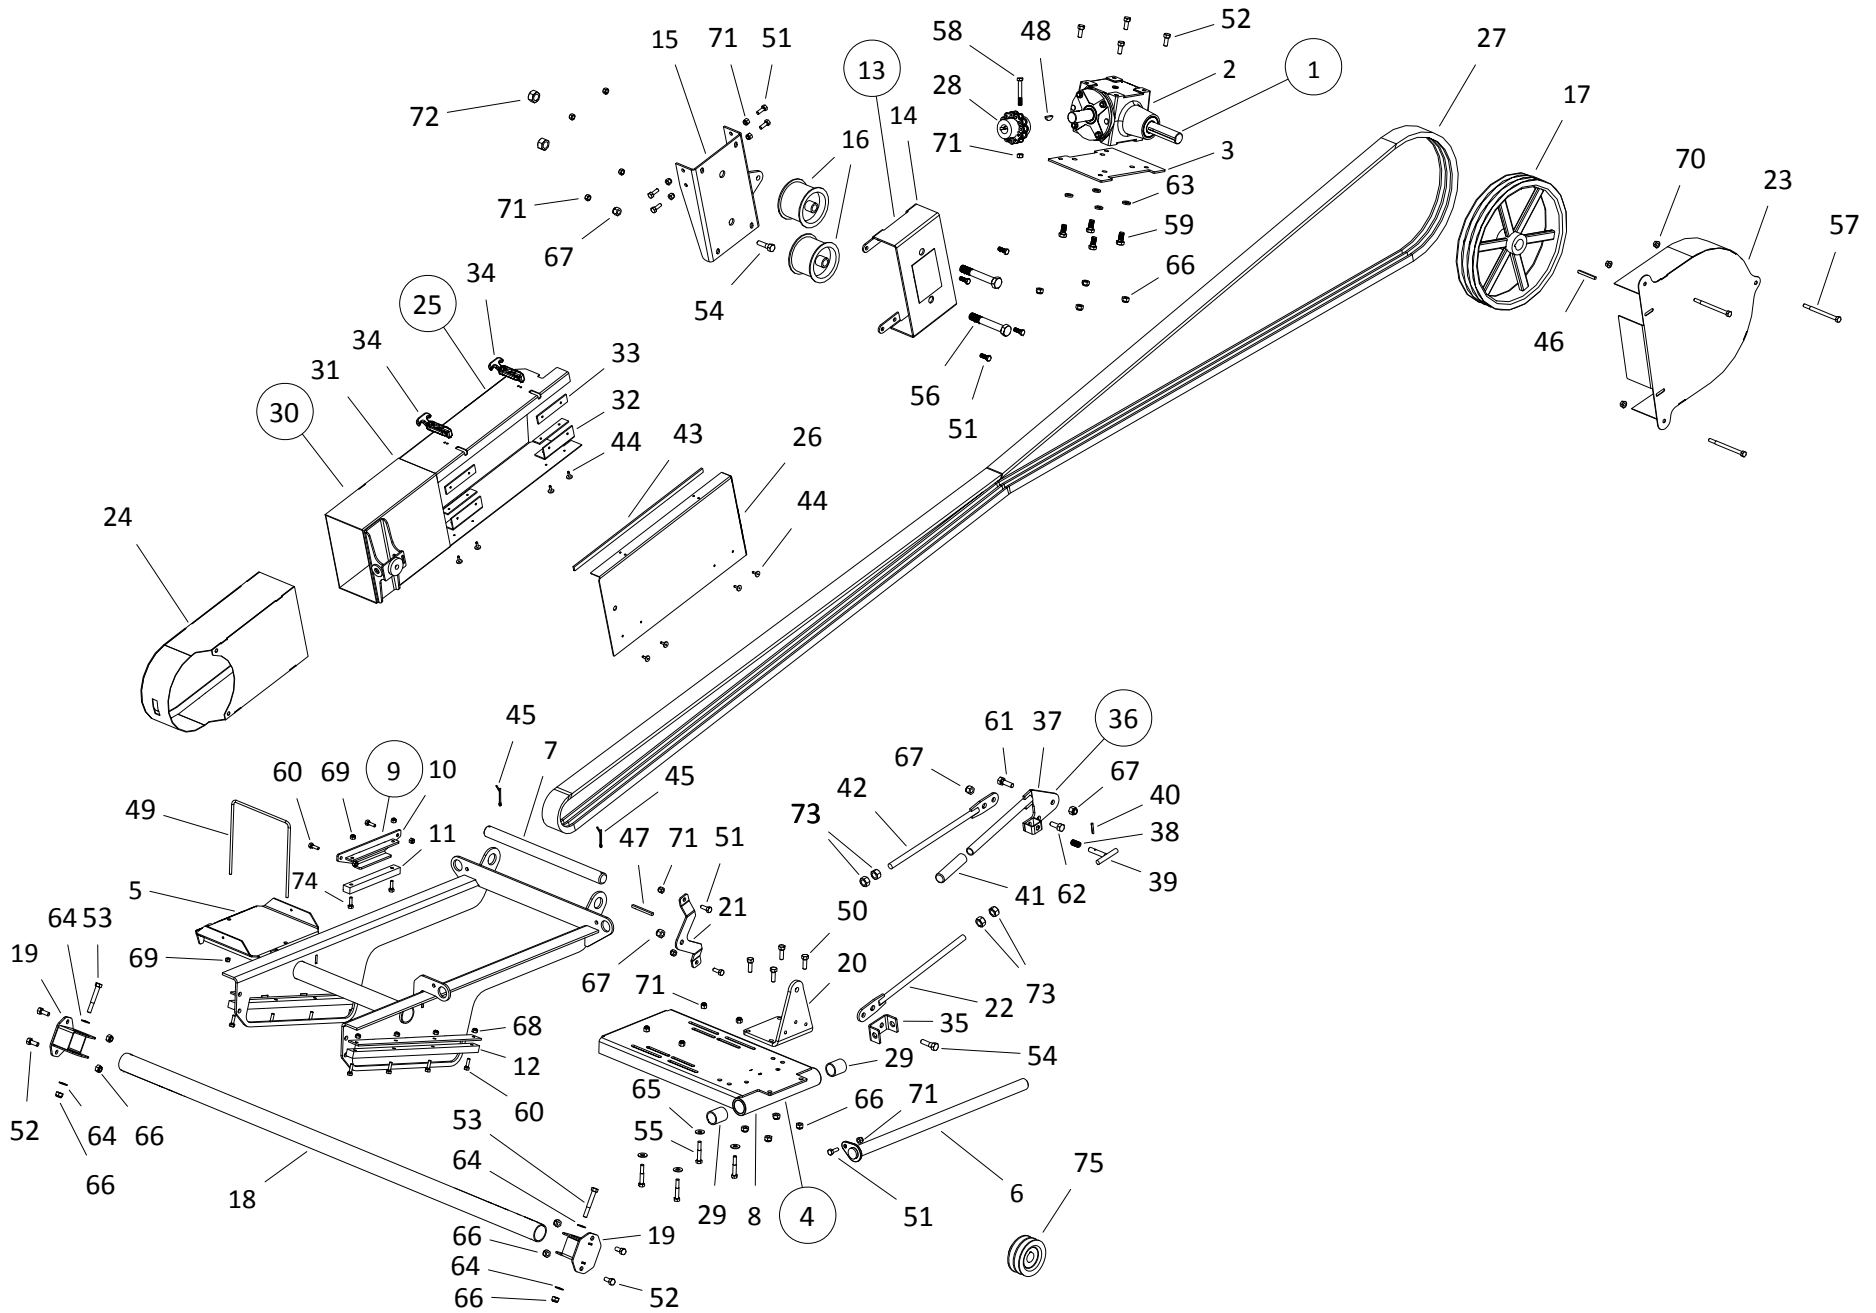

DRIVE COMPONENTS, STX2 8 | 10-41 (2020)

DRIVE COMPONENTS, STX2 8 | 10-41 (2020)

ITEM	PART NO.	DESCRIPTION
1	10-23217	GEARBOX ASSEMBLY
2	10-29676	GEARBOX
3	10-23218	GEARBOX MOUNT PLATE
4	10-24055	ASSY, ENGINE SLIDER
5	10-24004	MNT, MTR SLIDER
6	10-24005	PIN, MTR SLIDE RAIL
7	10-24006	PIN, MOTOR PIVOT
8	10-24023	MNT, MTR ASSEM
9	10-24234	ENGINE SLIDER ASSY
10	10-24025	BRKT, SLIDER MOUNT
11	10-24031	MNT, UHMW ENGINE SLIDER
12	BU-0101177	UHMW SLIDER
13	10-24032	BELT TENSIONER IDLER FRM ASSY
14	10-24037	BELT TENSIONER IDLER FRONT PLT
15	10-24062	IDLER MOUNT
16	10-23834	4" X 3/4" IDLER PULLEY (FOR 3 BELT)
17	10-19950	15" X 1-1/4" DOUBLE B GROOVE PULLEY
18	10-24017	TUBE, MTR LEVELLER
19	10-24003	BRKT, LEVELLER TUBE MNT
20	10-24022	MNT, MTR PUSH PLATE
21	10-24078	GUARD RETAINER PLATE
22	200536PL	WELDT STX2 MNL BLT ENGAGE GUIDE ROD
23	200540RD	ASSY STX2 CLOSED GUARD PULLEY COVER
24	10-24065	CLUTCH GUARD
25	200554RD	ASSY, STX2 41 CLOSED GUARD
26	200556RD	BRKT, STX2 41 CLOSED GUARD COVER
27	10-23197	B240 DOUBLE BANDED BELT
28	10-19674	C6012 CHAIN COUPLER #10293
29	10-19776	BUSHING, 1-1/4"
30	05-A453	MANUAL BELT ENGAGE KIT
31	200555RD	WELD'T, STX2 41 CLOSED GUARD
32	200547	3" X 4-3/4" X 1/8" 2 PLY BELT
33	10-22049	4-3/4 BELTING ATTACH STRAP
34	200537	RUBBER DRAW LATCH
35	200534RD	BRKT, STX2 MANUAL BELT ENGAGE MNT
36	200532RD	ASSY, STX2 MANUAL BELT ENGAGE HANDL
37	200533RD	WELDT, STX2 MANUAL BELT ENGAGE HNDL
38	10-28645	COMPRESSION SPRING (SINGLE)
39	10-28856	LOCK PIN
40	10-28726	SLOTTED SPRING PIN 3/16 X 1-1/2 PLN
41	0200007-4	7/8" HANDLE GRIP
42	200535PL	WELD'T STX2 MNL BLT ENGAGE THRDD RD
43	200627	FOAM STRIP, STX2 CLOSED GUARD
44	10-18185	LARGE FLANGE RIVET
45	10-17757	3/16" X 1-3/4" COTTER PIN PLTD
46	10-17854	1/4" X 2-1/2" SQUARE KEY
47	10-19607	KEY, 1/4" X 3" SQ
48	10-19224	1/4" X 1" WOODRUFF KEY (4503192)
49	10-28448	UBOLTSQ1/4NCX8-1/4X9-3/4X4THDGR5PLT
50	10-18698	BOLT 7/16" X 1-1/4" 9900219