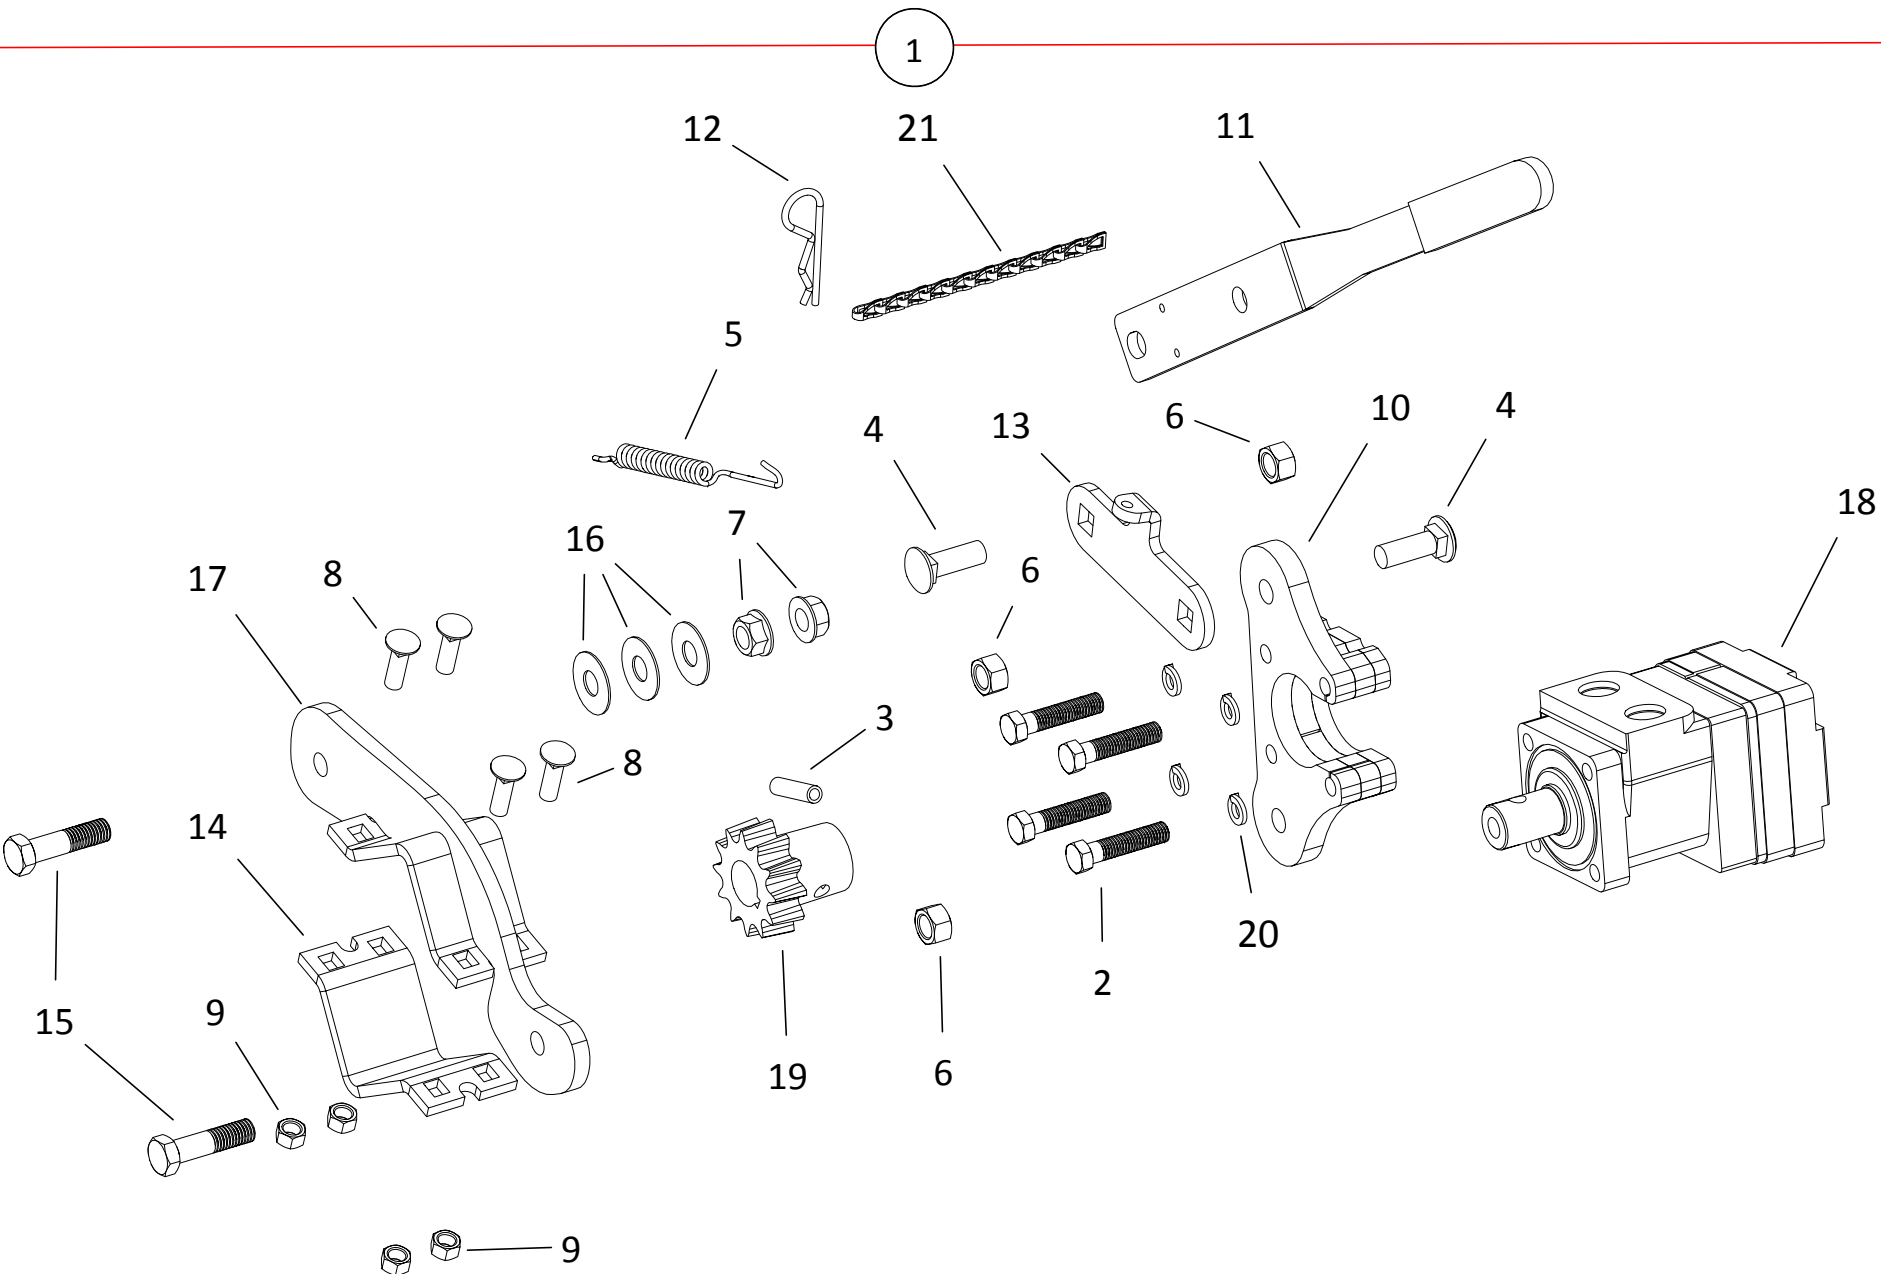

SP KIT GEAR DRIVE COMPONENTS

SP KIT GEAR DRIVE COMPONENTS

ITEM	PART NO.	DESCRIPTION
1	0200015EL	OC ASSY COMPLETE W/MTR/PIN LH
1	0200015ER	OC ASSY COMPLETE W/MTR/PIN RH
2	10-27979	BOLT, 3/8" X 2" GR5
3	10-28260	ROLL PIN, 3/8" X 1-1/2"
4	10-17807	1/2"X1-1/2"CARRIAGE BOLT GR 2 PLTD
5	10-28186	HANDLE SPRING
6	10-22267	1/2" 2-WAY LOCK NUT PLTD
7	10-28261	WHIZNUT, 1/2"
8	9900980	3/8" X 1-1/4" CARRIAGE BOLT GR5 PLT
9	10-17402	LOCKNUT 3/8" 0601007
10	10-29947	EYEGLOSS, SP KIT
11	10-28188	HANDLE W/ GRIP
12	10-19463	210 HITCH PIN 4500070
13	10-28185	HANDLE LINK ARM
14	0200347	AXLE CLAMP,BOLT ON 2.5" SQR TUB
15	10-27816	BOLT,1/2X2 GR5 PLTD 9900559
16	10-17401	WASHER 1/2" FLAT 9900565
17	0200348	SQUARE AXLE CLAMP 2.5",BOLT ON TOP
18	10-28183	ORBIT HYDRAULIC MOTOR
19	10-28181	PINION GEAR W/ ROLL PIN
20	10-19604	LOCKWASHER 3/8" PLTD 9900528
21	10-22272	CHAIN, DRIVE LOCK