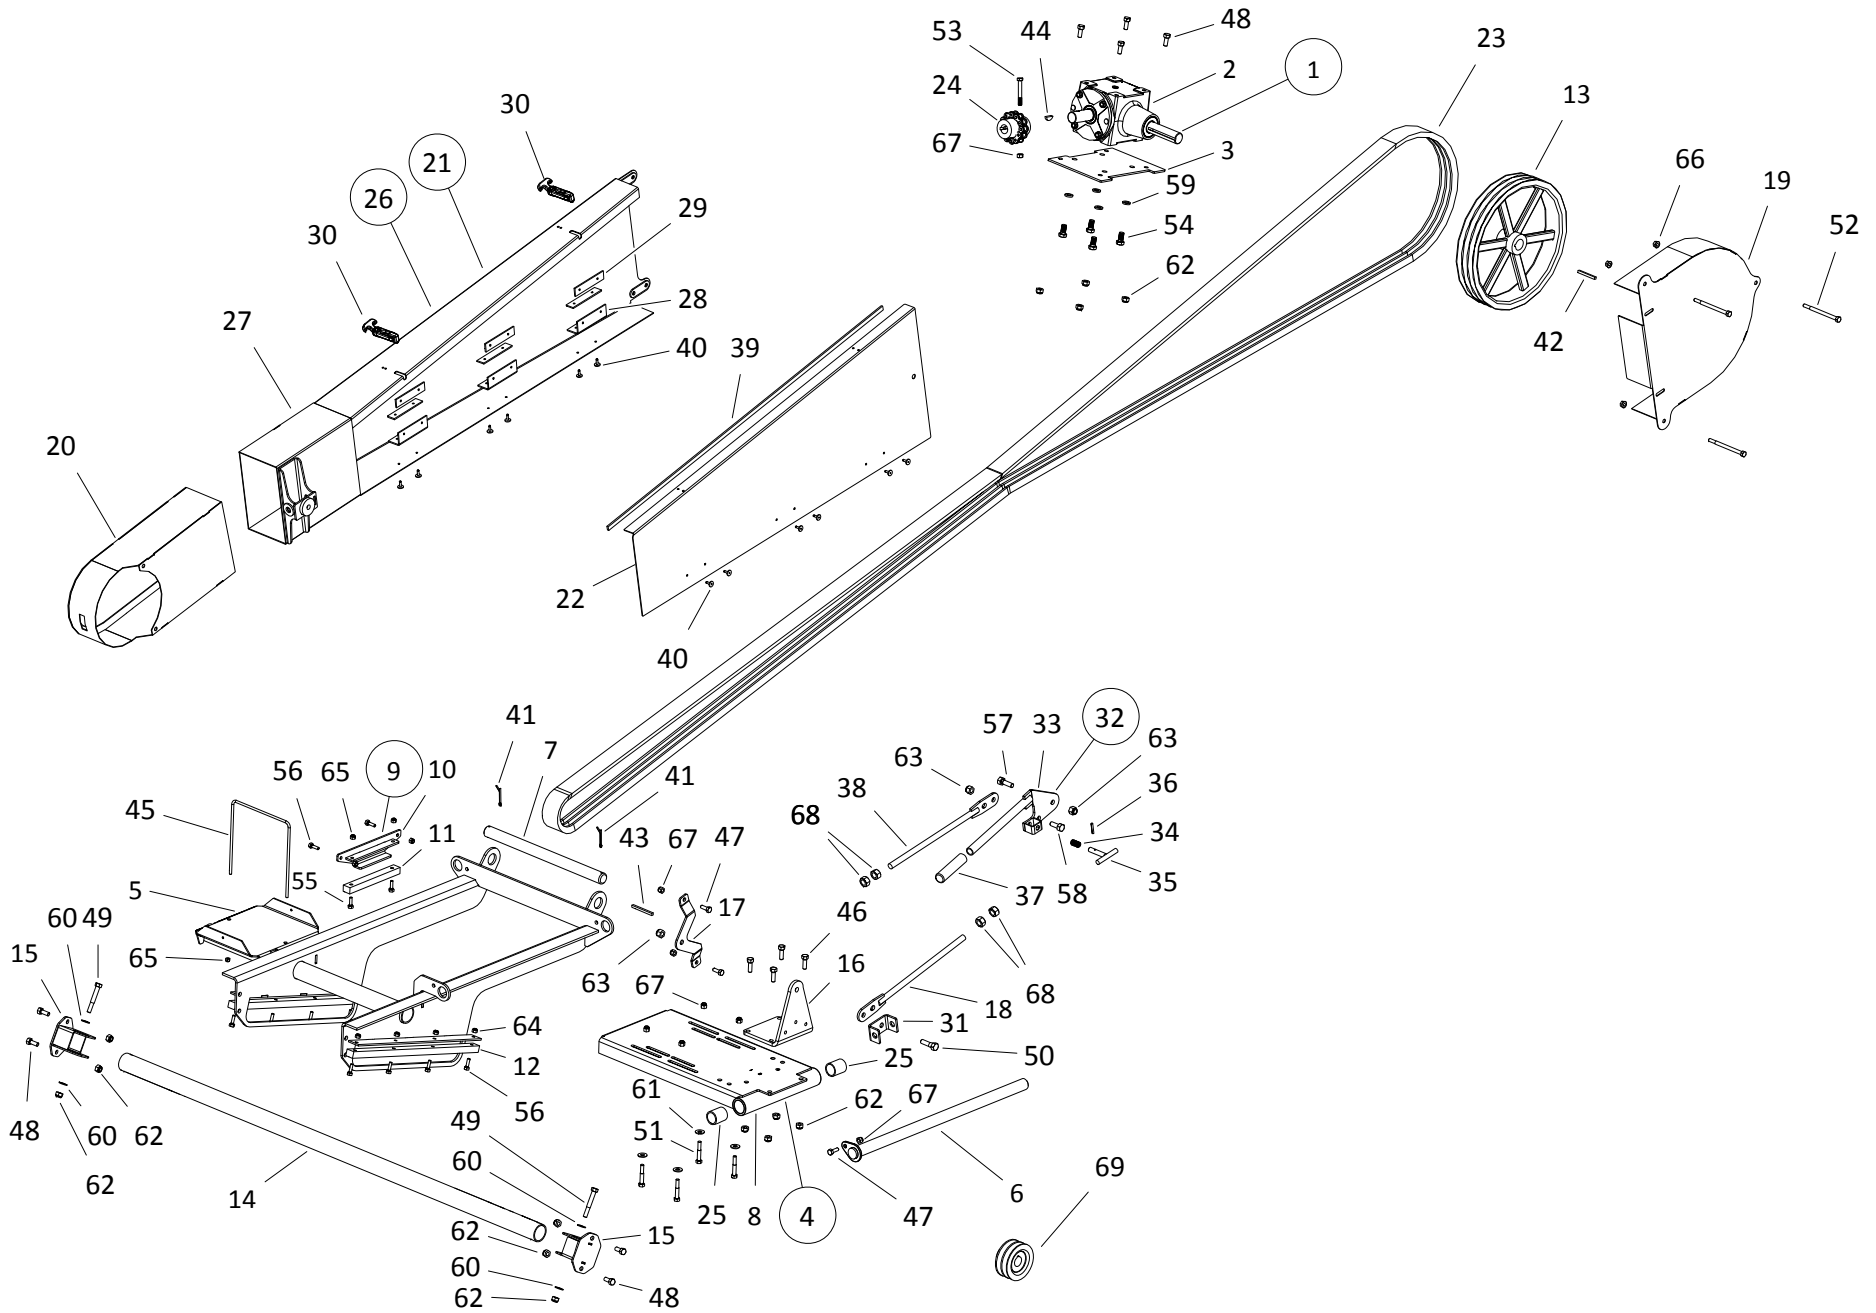

DRIVE COMPONENTS, STX2 8 | 10-31 (2020)

DRIVE COMPONENTS, STX2 8 | 10-31 (2020)

ITEM	PART NO.	DESCRIPTION
51	10-28745	3/8" X 2-1/4" NC BOLT GR 5 PLTD
52	10-23513	3/8" X 5" NC BOLT GR 5 PLTD
53	10-19541	3/8" X 2-3/4" NC BOLT GR 2 PLTD
54	10-19231	BOLT, 1/2 X 1" 9900558
55	10-19988	BOLT, 1/4" X 1" GR2 9900603
56	10-18091	5/16" X 1" NC BOLT GR 2 PLTD
57	10-19589	BOLT 1/2" X 1-1/2" 9900536
58	10-19588	BOLT 1/2" X 1-1/4" 9900588
59	10-19605	LOCK WASHER, 1/2" PLTD
60	10-28485	SAE WASHER PLTD, 7/16 9900787
61	10-17392	WASHER 3/8" FLAT PLTD 0601008
62	10-19598	LOCKNUT 7/16" 9900643
63	10-19599	LOCKNUT 1/2" 9900538
64	10-19980	LOCKNUT, 5/16" PLTD
65	10-28449	LOCKNUT 1/4" 9900562
66	10-19596	WHIZNUT 3/8" 9900788
67	10-17402	LOCKNUT 3/8" 0601007
68	10-19864	NUT, 5/8"HEX
69	05-A122	PULLEY, 4.2 X 1-1/8, DBL B