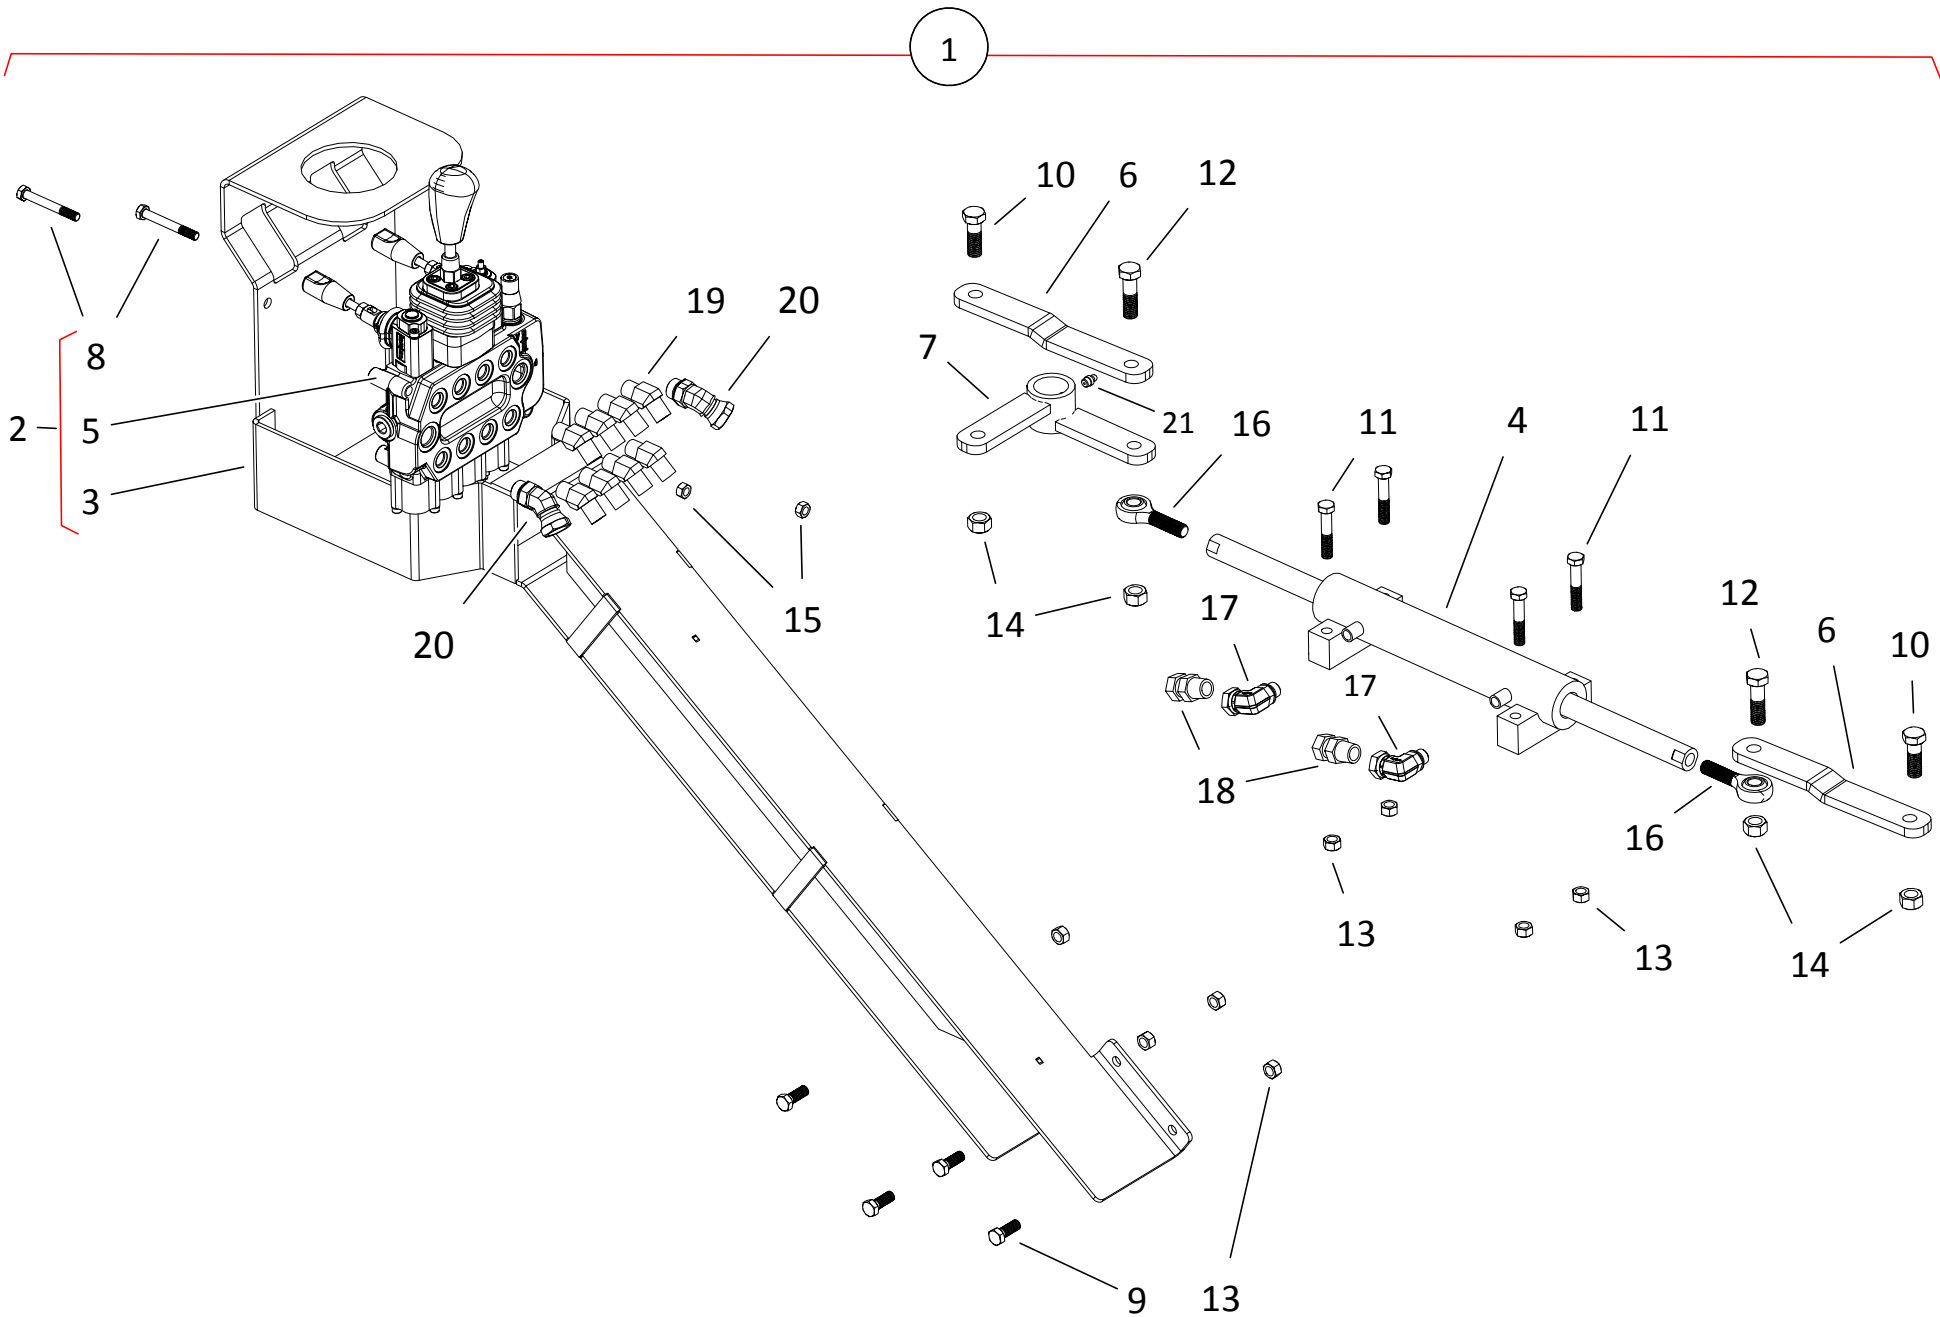

HD HYDRAULIC STEERING OPTION KIT (A332)

HD HYDRAULIC STEERING OPTION KIT (A332)

ITEM	PART NO.	DESCRIPTION
1	05-A332	HD HYD STEERING OPTION
2	10-23080	HYD STEERING CONTROL ARM ASSEMBLY
3	10-22438	HYD STEERING CONTROL ARM, RED
4	10-22440	HYD CYLINDER DOUBLE, 1-1/2 X 5-5/8
5	10-22441	VALVE-4SPL W/ JOYSTICK W/ 4 HANDLES
6	10-22439	HYD CYLINDER LINK, RED
7	10-22445	HYD STEERING PIVOT ASSY, RH RED
8	10-17631	5/16" X 2-1/2" NC BOLT GR 2 PLTD
9	10-18955	3/8" X 1" NC BOLT GR 5 PLTD
10	10-19589	1/2" X 1-1/2" NC BOLT GR 8 PLTD
11	10-27979	3/8" X 2" NC BOLT GR 5 PLTD
12	10-19974	1/2" X 1-3/4" NC BOLT GR 8 PLTD
13	10-17402	3/8" NC NYLON LOCKNUT PLTD
14	10-19599	1/2" NYLON LOCKNUT GR2
15	10-19980	5/16" NC NYLON LOCKNUT PLTD
16	10-22323	BALL JOINT ROD END
17	10-22191	STEEL ELBOW 6MORB X 3/8 NSPM
18	10-21878	ADAPTER, ORIFICE #6 MNPT X #6 FPTS
19	10-28504	ELBOW, 45, 6 MORB X 6 MJIC
20	10-23201	ELBOW, 45, 8 MORB X 1/2" FNPSM
21	10-19222	GREASE FTG ZERK 1/4-28 SAE CZ PLTD