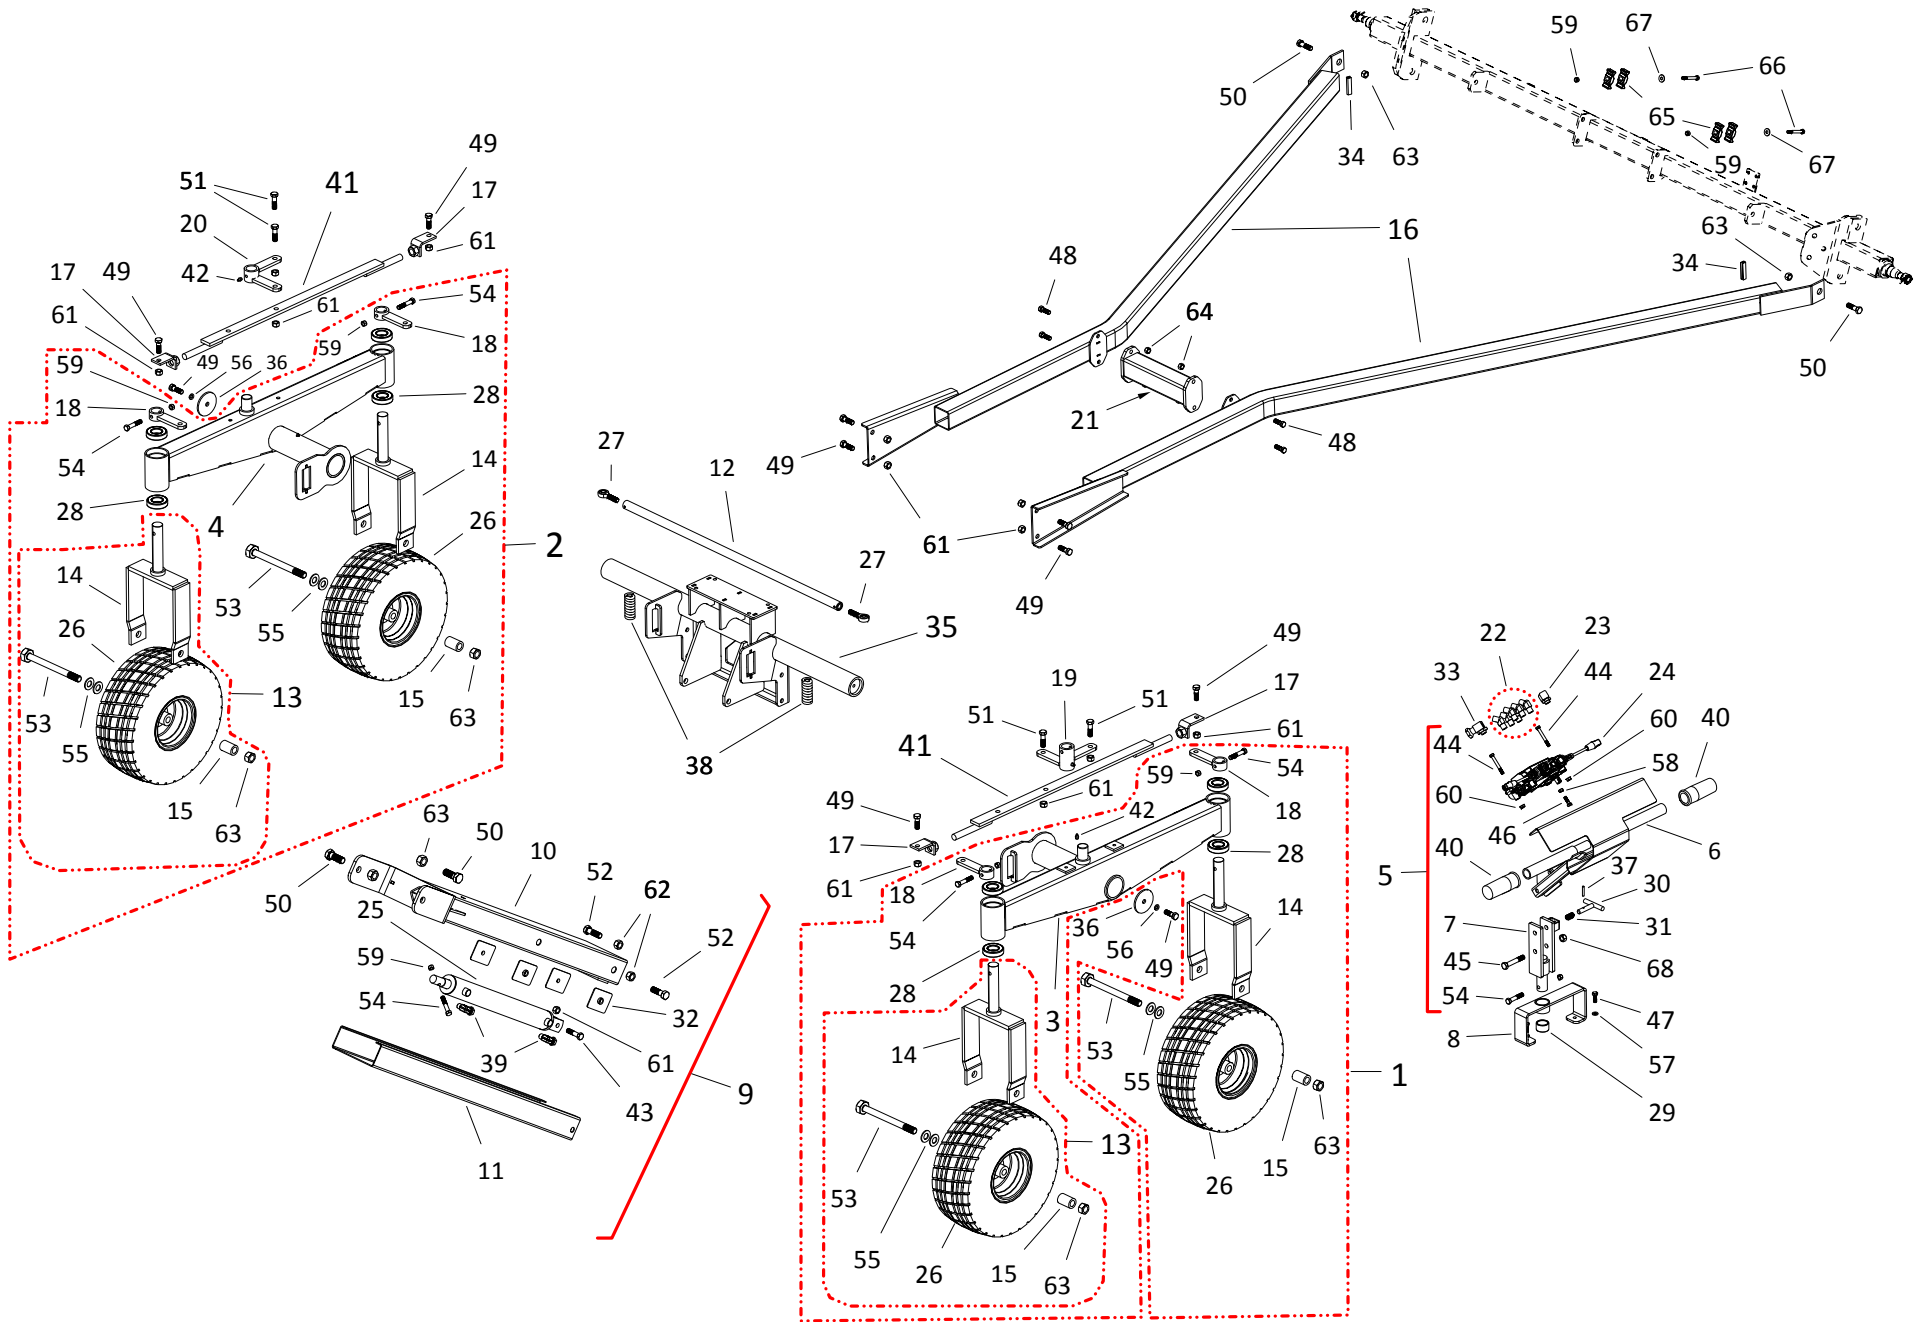

HD SP KIT FRAME COMPONENTS

82

HD SP KIT FRAME COMPONENTS

ITEM	PART NO.	DESCRIPTION
1	10-23561	WALKING BEAM RH W/WHEEL CASTER
2	10-23562	WALKING BEAM LH W/WHEEL CASTER
3	10-22312	WALKING BEAM, RH, W/BEARINGS, RED
4	10-22313	WALKING BEAM, LH, W/BEARINGS, RED
5	10-22318	HD STEERING HANDLE ASSEMBLY, RED (MANUAL STEERING ONLY)
6	10-22319	HD STEERING HANDLE TOP ONLY, RED (MANUAL STEERING ONLY)
7	10-22320	HD SP KIT HANDLE PIVOT, RED (MANUAL STEERING ONLY)
8	10-22322	MANUAL STEERING BUSHING BRACKET, RED (MANUAL STEERING ONLY)
9	10-22324	SLIDER ASSEMBLY, RED (36'/41' ONLY)
9	10-22327	SLIDER ASSEMBLY, RED (46' ONLY)
9	10-23705	SLIDER ASSEMBLY, RED (51' ONLY)
10	10-22325	UPPER SLIDER, RED (36'/41' ONLY)
10	10-22328	UPPER SLIDER, RED (46' ONLY)
10	10-23709	UPPER SLIDER, RED (51' ONLY)
11	10-22326	INNER SLIDER, RED (36'/41' ONLY)
11	10-22329	LOWER SLIDER, RED (46'/51' ONLY)
12	10-22360	MANUAL STEERING SHAFT ASSY, RED (MANUAL STEERING ONLY)
13	10-22366	HD WHEEL CASTER ASSEMBLY, RED
14	10-22347	HD WHEEL YOKE, RED
15	10-22365RD	WHEEL CASTER SPACER, RED
16	10-23251	HD SP REACH ARM (36' ONLY)
16	10-23253	HD SP REACH ARM (41' ONLY)
16	10-23255	HD SP REACH ARM (46' ONLY)
16	10-23254	HD SP REACH ARM (51' ONLY)
17	10-22309	HD STEERING LINK END, PLATED
18	10-22314	HD CASTER STEERING LINK, RED
19	10-22358	MANUAL STEERING PIVOT RH, RED (MANUAL STEERING ONLY)
20	10-22359	MANUAL STEERING PIVOT LH, RED
21	10-23213	FRAME CROSSMEMBER
22	10-28504	STEEL ELBOW, 45, 6 MORB X 6 MJIC
23	10-28654	#8 M-ORB-1/2F-NPT-90 FITTING
24	10-20773	3 SPOOL VALVE (MANUAL STEERING ONLY)
25	10-28179	HYD CYLINDER
26	10-22332	TIRE ASSY,16X7.5X8 TURFMASTER
27	10-22323	BALL JOINT ROD END
28	10-22344	1654-2RS 1-1/4" BEARING
29	10-17687	BUSHING-OILITE
30	10-28856	LOCK PIN
31	10-28645	COMPRESSION SPRING (SINGLE)
32	10-22345	SLIDER WEAR PLATE
33	10-20104	STEEL ELBOW 10MORB X 1/2 NSPM
34	10-23616	EDGE TRIM, 2-1/4"
35	10-22311	AXLE, HD MOVER, RED
36	0202005	END CAP,AXLE,2-7/8X9/16X3/16
37	10-28726	SLOTTED SPRING PIN 3/16 X 1-1/2 PLN
38	10-21092	SUPPORT SPRING
39	10-28757	STEEL ELBOW, 90, 6 MNPT X 6 FNPSM
40	10-28722	5" BLACK HANDLE GRIP
41	10-22310	HD STEERING LINK, RED
42	10-19222	GREASE FTG ZERK 1/4-28 SAE CZ PLTD