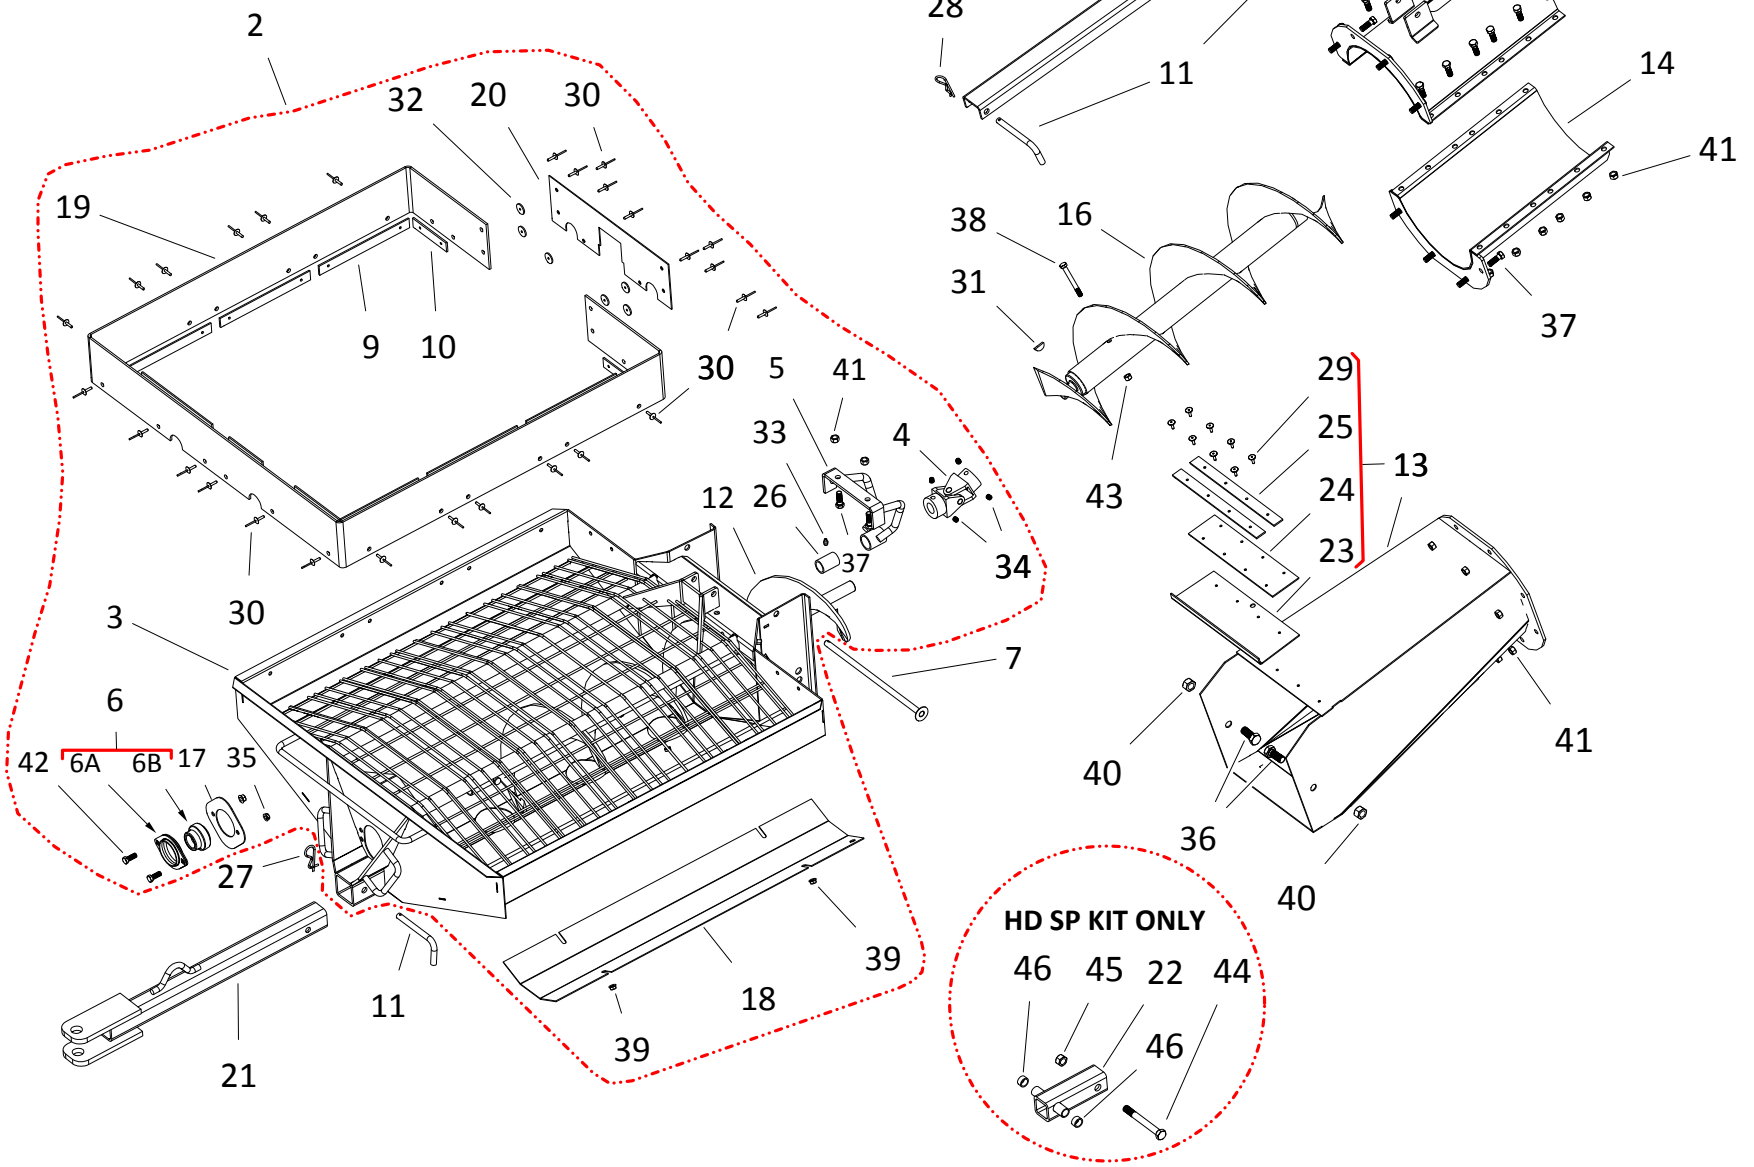

INTAKE HOPPER KIT, 10" (A249)

1

INTAKE HOPPER KIT, 10" (A249)

ITEM	PART NO.	DESCRIPTION
1	05-A249	INTAKE HOPPER KIT
2	10-29319	INTAKE HOPPER ASSEMBLY
3	10-29317	INTAKE HOPPER ONLY
4	10-29175	HIGH ANGLE LP U-JOINT
4A	10-17029	CROSS KIT
5	10-29331	BUSHING SUPPORT, W/ BUSHING
6	10-19322	1-1/4 2 HOLE FLANGE BEARING
6A	10-18695	1-1/4" FLANGE, 2-HOLE
6B	10-18853	EFH206-20 BEARING
7	10-29323	DOOR PIN
8	10-29337	TRANSPORT CHANNEL
9	10-22050	10 BELTING ATTACH STRAP
10	10-22049	BELTING STRAP (SHORT)
11	10-19648	SADDLE PIN
12	10-29321	INTAKE HOPPER FLIGHTING
13	10-29325	INTAKE HOPPER TRANSITION
14	10-29335	BOTTOM TUBE CLAMP
15	10-29334	TOP TUBE CLAMP
16	10-29328	TRANSITION FLIGHT
17	10-29338	BEARING SUPPORT PLATE
18	10-29355	CLEANOUT COVER
19	10-29353	INTAKE HOPPER RUBBER EXT.
20	10-29354	RUBBER CONNECT PLATE
21	10-29336	INTAKE HOPPER TOW BAR
22	200387	OFFSET HITCH ADAPTER
23	10-21775	10" TRANSITION ACCESS DOOR
24	10-21779	TRANSITION BELT
25	10-21806	REG TRANSITION BELT STRAP
26	10-19149	1" BUSHING
27	10-17383	3610 GRIP CLIP 2605004
28	10-19463	210 HITCH PIN 4500070
29	10-18185	LARGE FLANGE RIVET
30	10-20399	3/16" X 5/8" GRIP RIVET
31	10-19224	1/4" X 1" WOODRUFF KEY (4503192)
32	10-18186	1" X 13/64" X 18 GA WASHER PLTD
33	10-19222	GREASE FTG ZERK 1/4-28 SAE CZ PLTD
34	10-19225	SETSCREW, 3/8" UNC X 3/8" REGULAR
35	10-19596	3/8" NC SERRATED FLANGE NUT PLTD
36	10-19590	5/8" X 1-1/2" NC BOLT GR 8 PLTD
37	10-18698	7/16" X 1-1/4" BOLT GR8
38	10-28746	3/8" X 3-1/4" NC BOLT GR 5 PLTD
39	10-19595	5/16" SERRATED FLANGE NUT
40	10-19600	5/8" NC NYLON LOCKNUT PLTD
41	10-19598	LOCKNUT 7/16" 9900643
42	10-18955	3/8" X 1" NC BOLT GR 5 PLTD
43	10-17402	3/8" NC NYLON LOCKNUT PLTD
44	10-18947	BOLT 1/2" X 4" 9900647
45	10-19599	LOCKNUT 1/2" 9900538
46	200388	TUBE, SPACER BUSHING