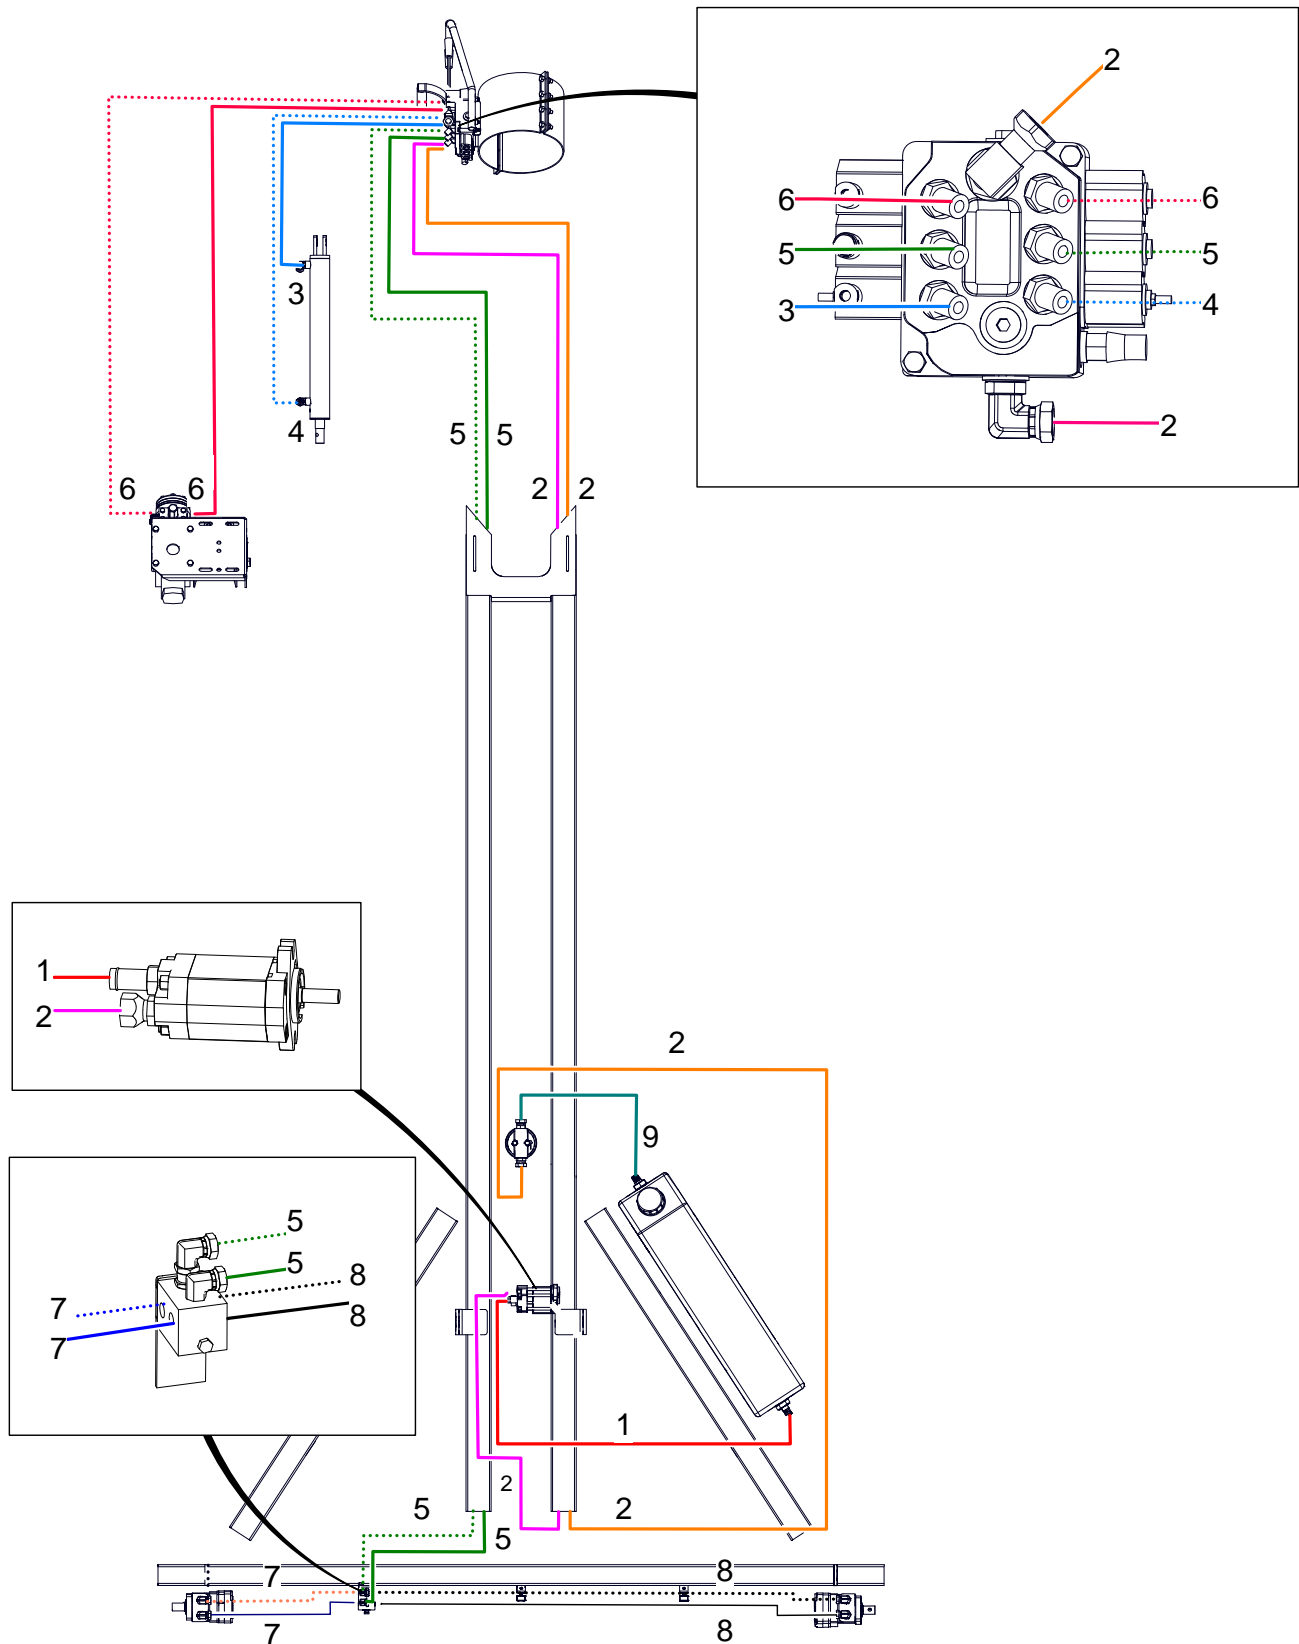

HYDRAULIC HOSES, 51 ft (SP KIT)

Hose identification is defined by a single band of colour on the valve end of the hose: Blue - 3 & 4, Green - 5, White - 6

HYDRAULIC HOSES, 51 ft (SP KIT)

ITEM	PART NO.	DESCRIPTION
1	10-24094	3/4" X 78" HYDRAULIC HOSE
2	10-23394	1/2" X 300" HYDRAULIC HOSE
3	10-28227	3/8" X 46" HYDRAULIC HOSE
4	10-29361	3/8" X 60" HYDRAULIC HOSE
5	10-23392	3/8" X 264" HYDRAULIC HOSE
6	10-29419	3/8" X 80" HYDRAULIC HOSE
7	10-23371	3/8" X 18" HYDRAULIC HOSE
8	10-29443	3/8" X 56" HYDRAULIC HOSE
9	10-24091	1/2" X 22" HYDRAULIC HOSE