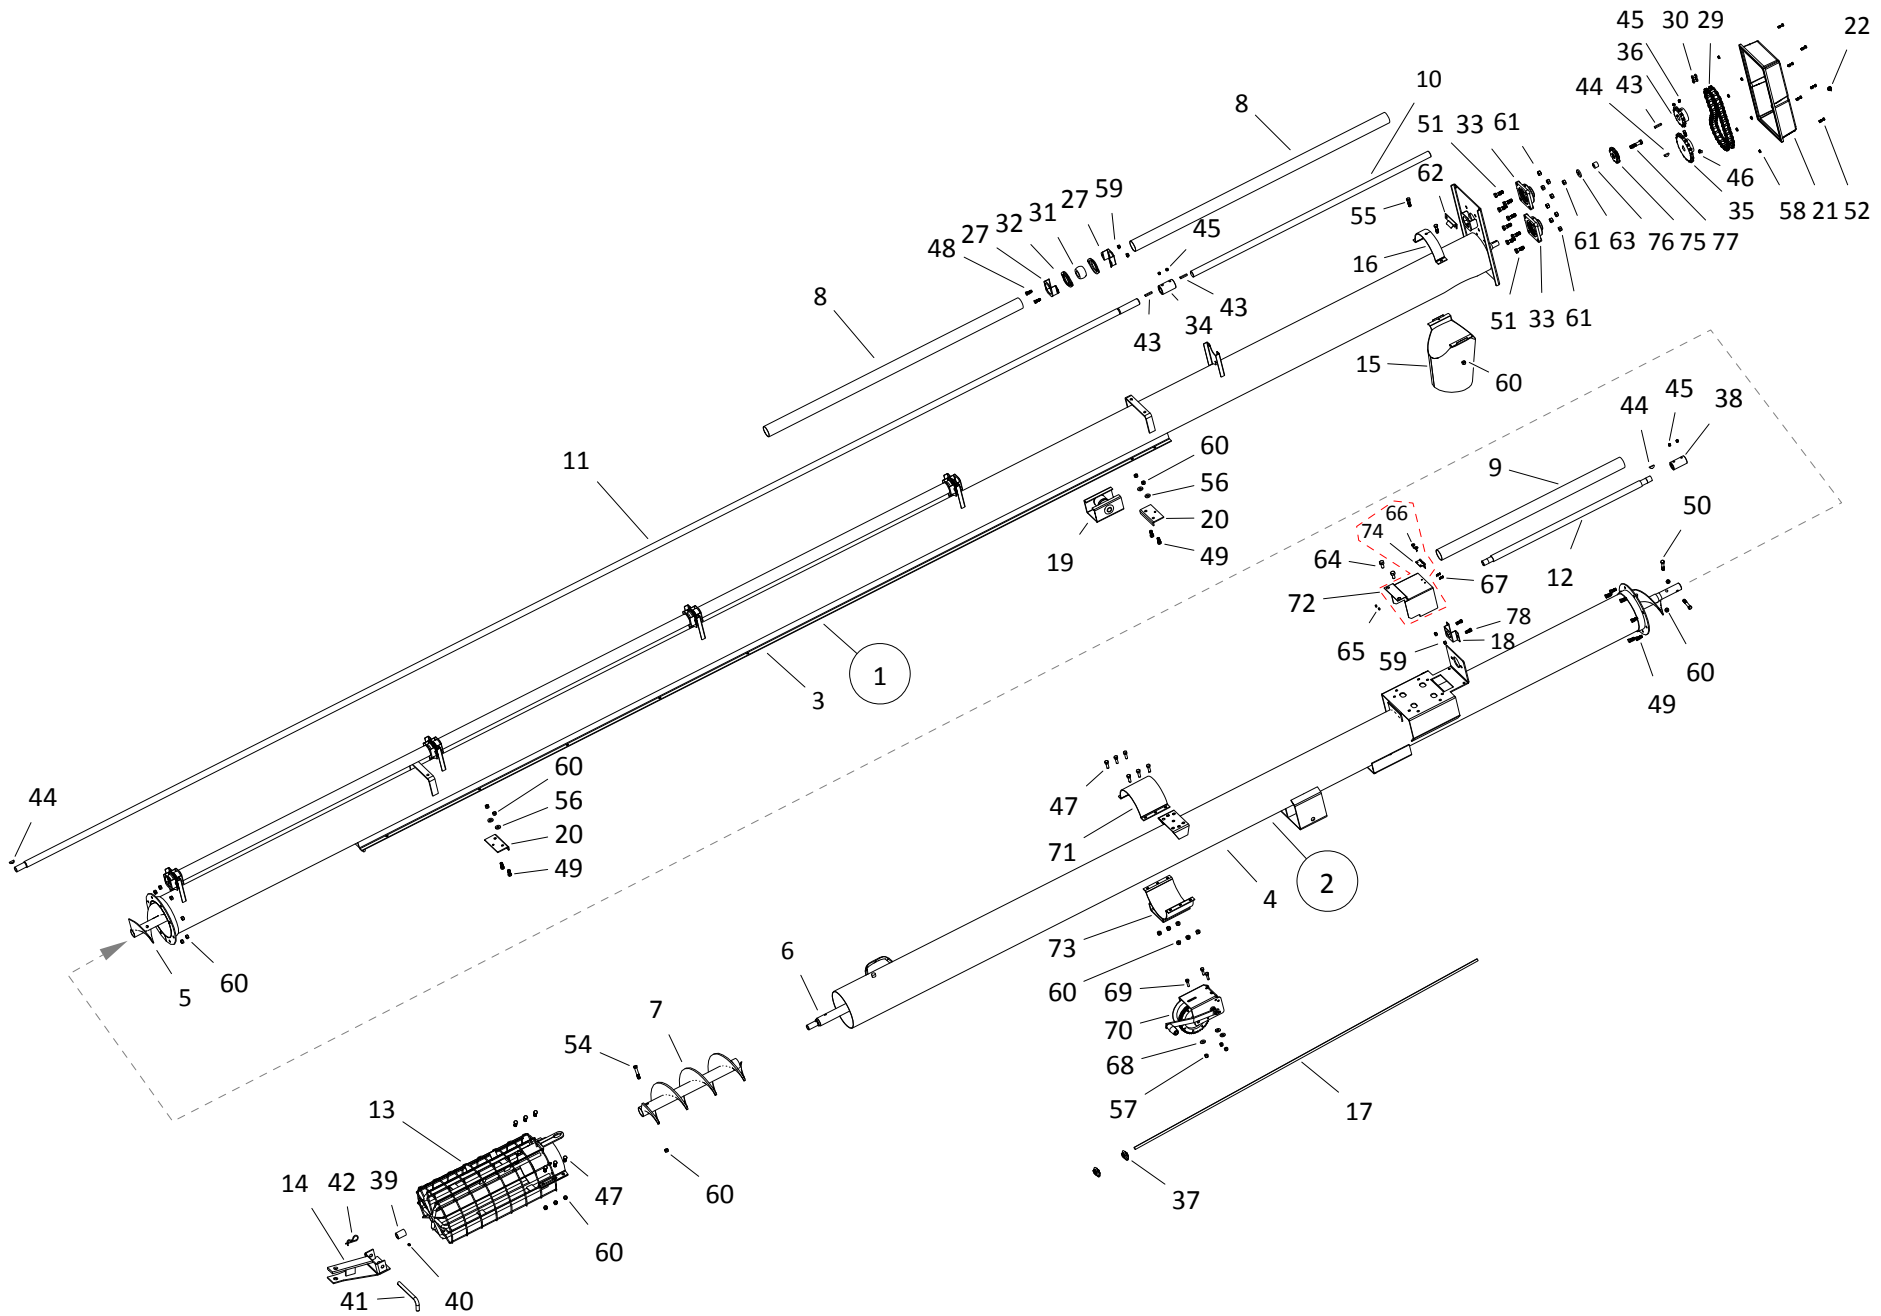

TUBE COMPONENTS, 8" X 41 ft SILVER

TUBE COMPONENTS, 8" x 41 ft SILVER

ITEM	PART NO.	DESCRIPTION
57	10-17402	LOCKNUT 3/8" 0601007
58	10-19594	WHIZNUT 1/4" 9900130
59	10-19596	WHIZNUT 3/8" 9900788
60	10-19598	LOCKNUT 7/16" 9900643
61	10-19599	LOCKNUT 1/2" 9900538
62	10-23617WH	SHIELD STOP, UPPER
63	10-17401	WASHER 1/2" FLAT 9900565
64	10-22936	BOLT, 1/2" X 3/4" GR5 PLTD
65	10-28657	LOCKNUT, #10 PLTD
66	10-18185	LARGE FLANGE RIVET
67	10-28656	BOLT, #10 X 3/4 PLTD
68	10-17392	WASHER 3/8" FLAT PLTD 0601008
69	10-19975	BOLT, 3/8X 1-1/4 GR5 9900531
70	10-19152	WINCH & HANDLE
71	10-27454	8" HITCH RING
72	10-24076	CHAIN COUPLER GUARD, ASSY
73	10-24100	MNL WINCH 8" TUBE CLAMP
74	10-18188	2 BUTT HINGE, PLATED
75	200477	80X9T 1/2 BORE IDLER SPROCKET
76	10-24382	IDLER SPROCKET SPACER
77	9900560	1/2" X 2-1/4" NC BOLT GR 5 PLTD
78	10-19540	BOLT, 3/8 X 3/4" PLT 9900530