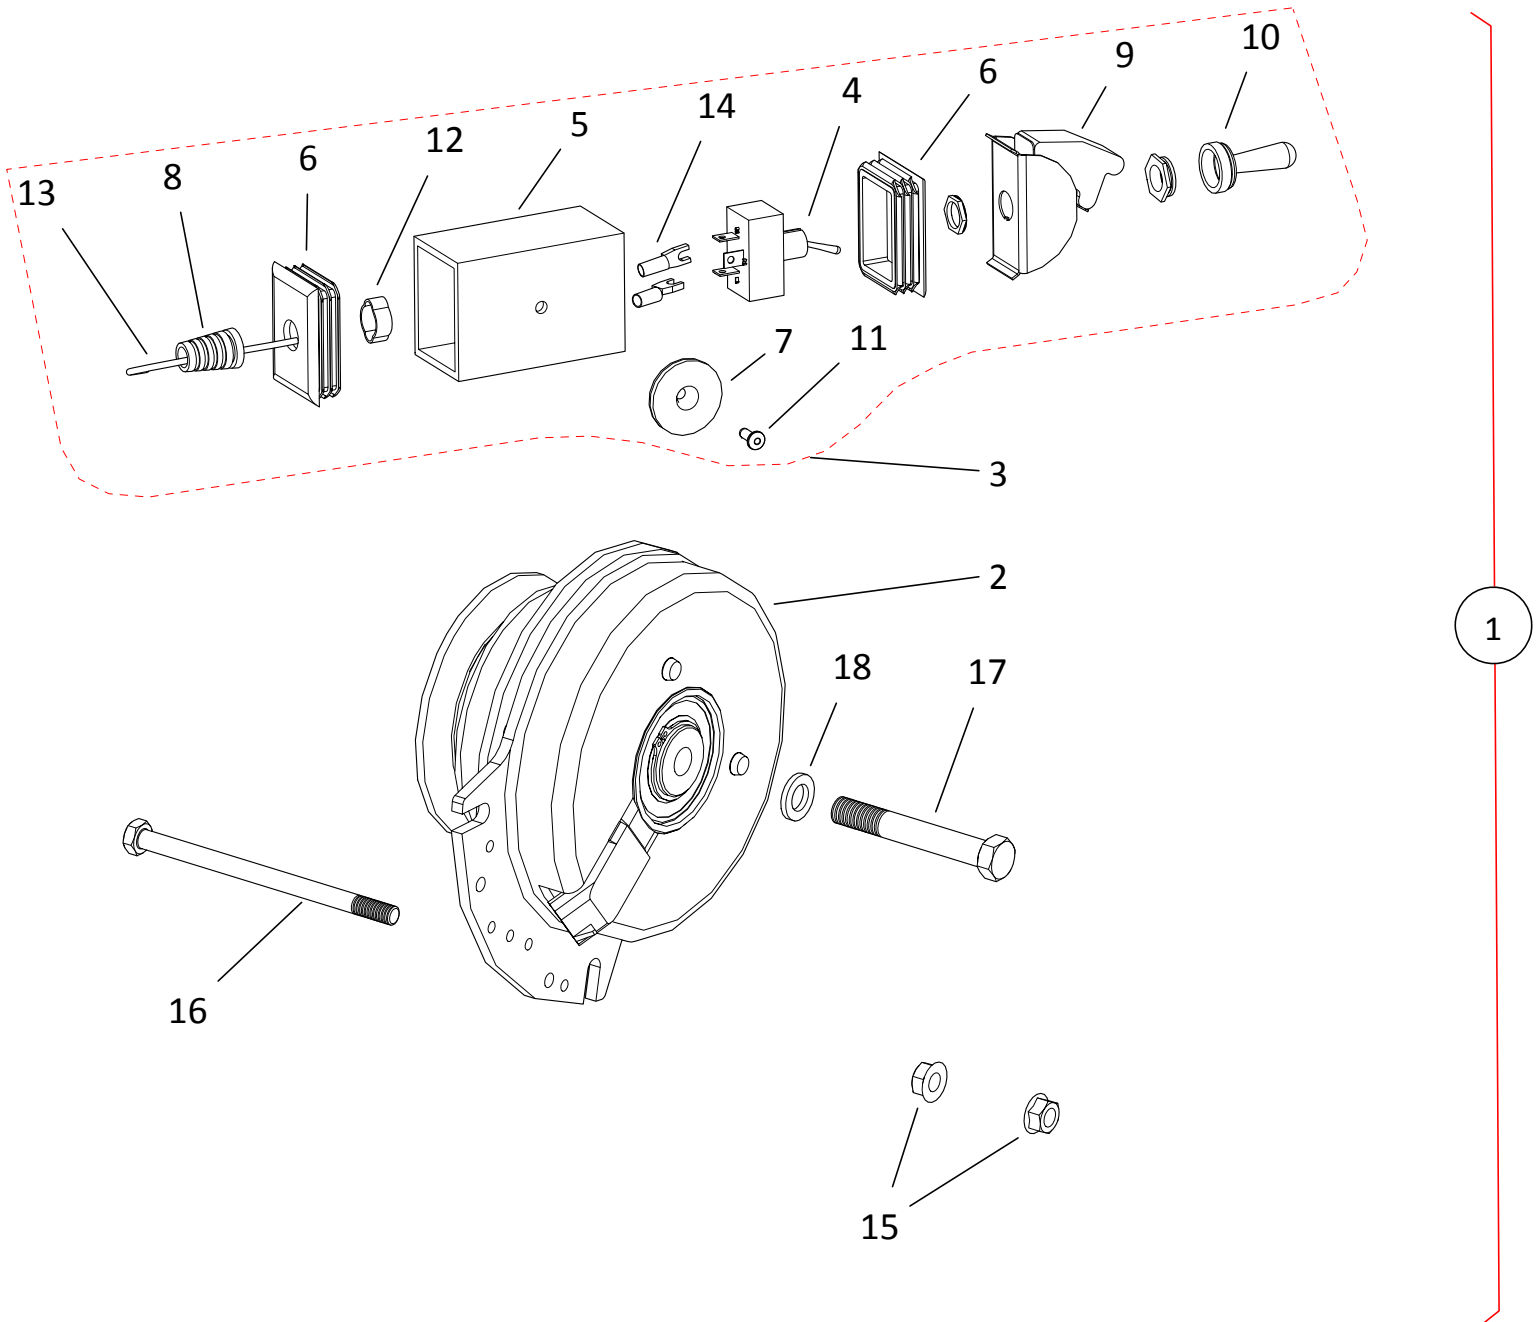

ELECTRIC CLUTCH KIT, DOUBLE (A224 & A225)

1

ELECTRIC CLUTCH KIT, DOUBLE (A224 & A225)

ITEM	PART NO.	DESCRIPTION	NOTES
1	05-A224	ELECTRIC CLUTCH KIT, 1-1/8"	
1	05-A225	ELECTRIC CLUTCH KIT, 1"	
2	0603001	CLUTCH, ELEC, 1-1/8" ENG SFT, 175FT#	
2	0603005	CLUTCH, ELEC, 1" ENG SFT, 175	
3	0603010A	ELECTRIC CLUTCH SWITCH ASSEMBLY	
4	0600568-2	CLUTCH TOGGLE	
5	0603010-1	SWITCH BOX, ELECTRIC CLUTCH, ALUMINUM	
6	0603010-2A	PLUG, PLASTIC, 1-1/2 X 2 W/ HOLE	
7	0603010-3	MAGNET, 1-1/4", CUPPED, COUNTERSUNK	
8	0603010-4	STRAIN RELIEF, ROUND, SOLID RIB	
9	0603010-6	SWITCH GUARD, FLIP COVER	
10	0603010-7	SWITCH, SPLASHPROOF BOOT ASSY	
11	10-20765	3/16"X1/2" BLIND RIVET (SMALL HEAD)	
12	10-20582	3/8 CRIMPED CIRCLE CLAMP	
13	10-21977	14/2 YELLOW WIRE 25 FEET	
14	10-18365	3/16 SPADE TERMINAL	
15	10-19595	WHIZNUT 5/16" 9900129	
16	10-19936	5/16" X 5" NC BOLT GR 2 PLTD	
17	9900935	7/16" X 3" UNF GR5 PLTD	
18	9900508	LOCK WASHER, 7/16" PLTD	
19	10-28663	STANDARD BLADE FUSE HOLDER	NOT SHOWN
20	10-28602	PIGTAIL, NNS CLUTCH	NOT SHOWN
21	9900522	TERMINAL, RING 14GA 3/8 EYELET CRIMP	NOT SHOWN
22	9900572	TERMINAL, SPADE, MALE	NOT SHOWN
23	9900614-2	20 AMP STANDARD BLADE FUSE	NOT SHOWN
24	9900622	CONNECTOR, TAP-IN SPLICE, 18-14 GA	NOT SHOWN