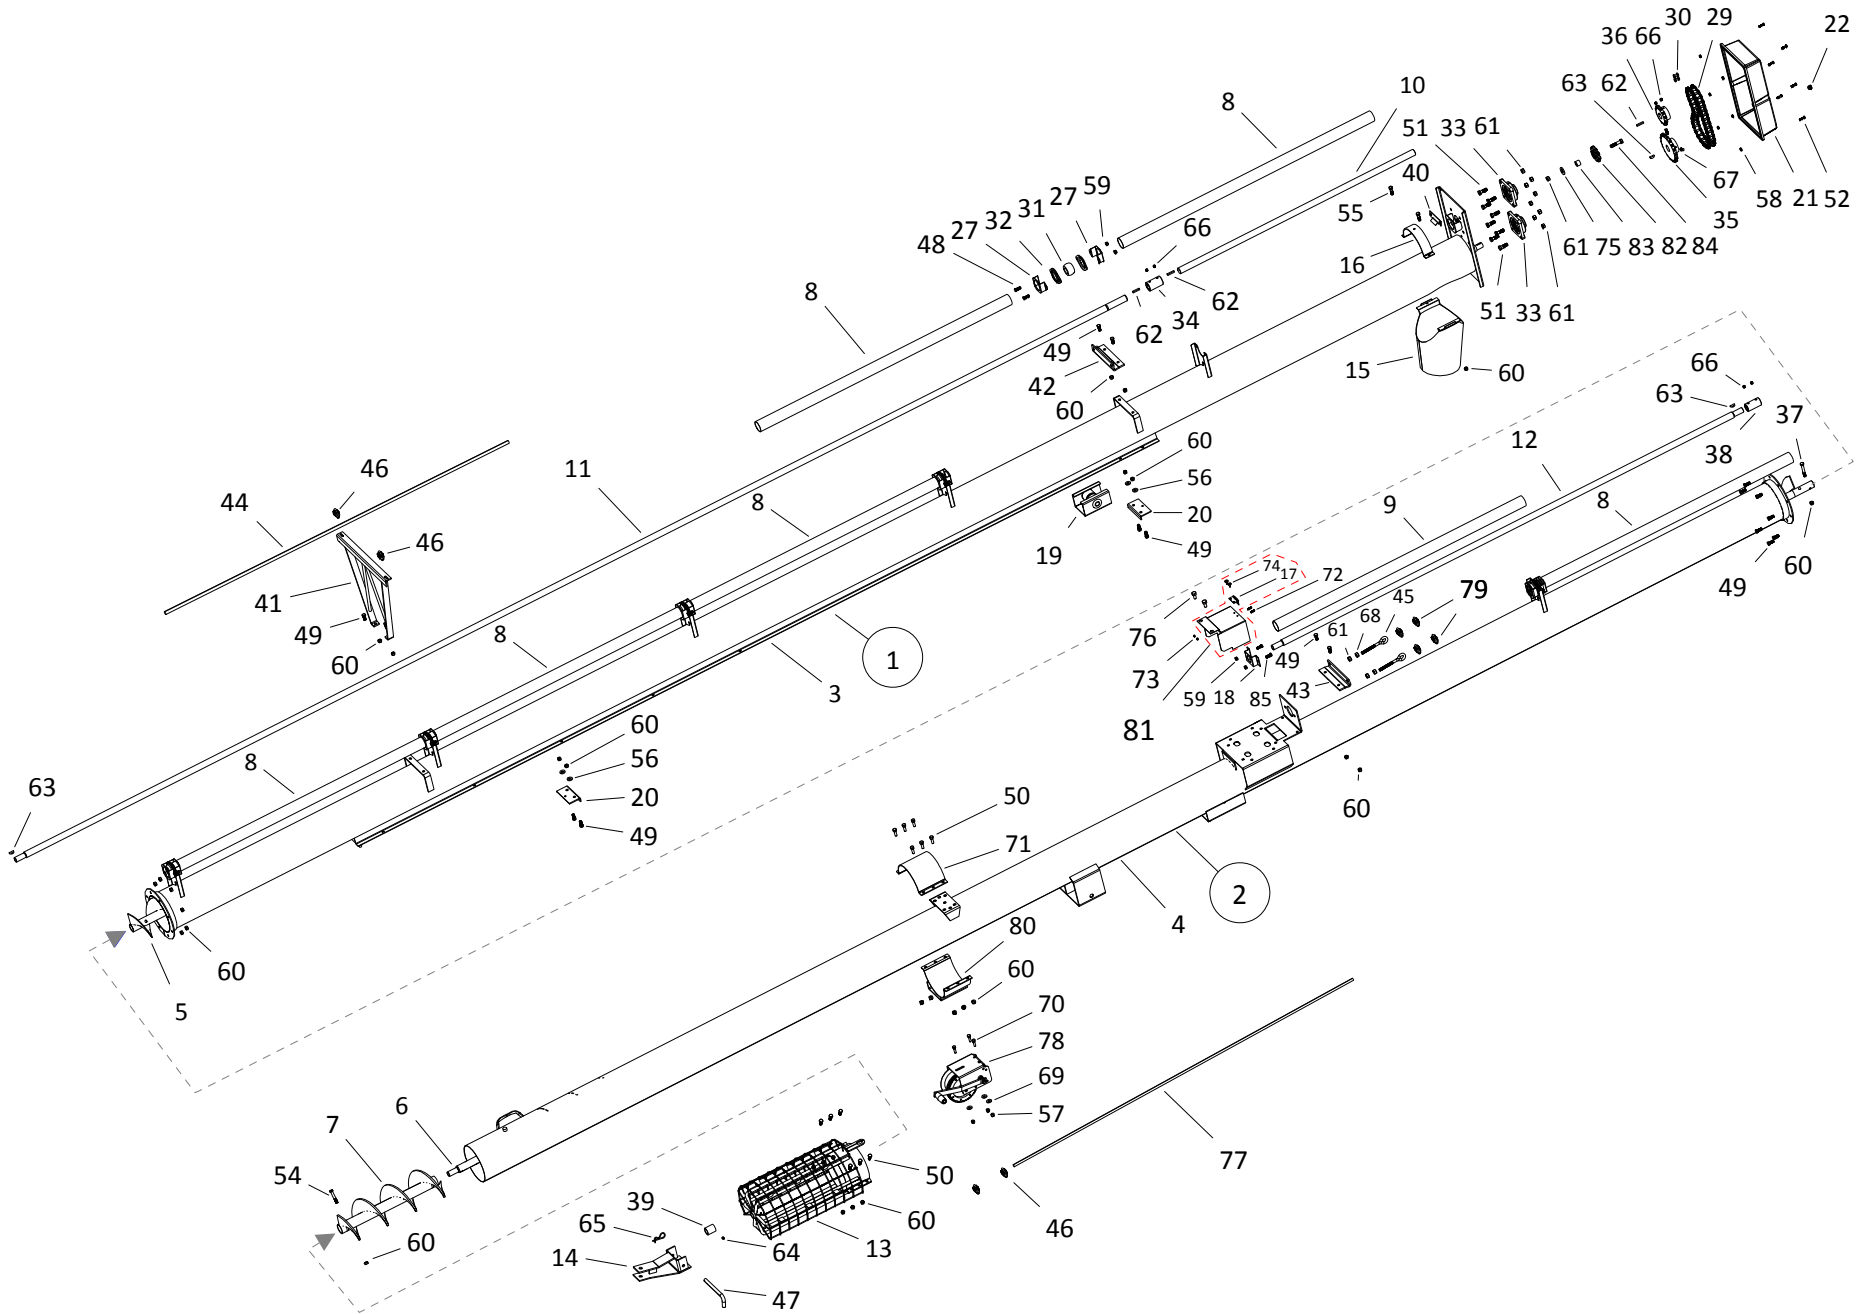

TUBE COMPONENTS, 8" X 51 ft SILVER

TUBE COMPONENTS, 8" x 51 ft SILVER

ITEM	PART NO.	DESCRIPTION
57	10-17402	LOCKNUT 3/8" 0601007
58	10-19594	WHIZNUT 1/4" 9900130
59	10-19596	WHIZNUT 3/8" 9900788
60	10-19598	LOCKNUT 7/16" 9900643
61	10-19599	LOCKNUT 1/2" 9900538
62	10-19606	KEY, 1/4" X 1-1/2" SQ 700615
63	10-19224	1/4" X 1" WOODRUFF KEY (4503192)
64	10-19222	GREASE FTG ZERK 1/4-28 SAE CZ PLTD
65	10-17383	3610 GRIP CLIP 2605004
66	10-19225	SETSCREW, 3/8" UNC X 3/8" REGULAR
67	10-29118	SETSCREW, 3/8" X 3/4" GR8 SQ HEAD
68	10-19602	HEX NUT, 1/2" PLTD
69	10-17392	WASHER 3/8" FLAT PLTD 0601008
70	10-19975	BOLT, 3/8X 1-1/4 GR5 9900531
71	10-27454	8" HITCH RING
72	10-28656	BOLT, #10 X 3/4 PLTD
73	10-28657	LOCKNUT, #10 PLTD
74	10-18185	LARGE FLANGE RIVET
75	10-17401	WASHER 1/2" FLAT 9900565
76	10-22936	BOLT, 1/2" X 3/4" GR5 PLTD
77	10-27963	WINCH CABLE, 1/4" x 55'
78	10-19152	WINCH & HANDLE
79	10-19333	5/16" CABLE CLAMP (YELLOW ZINC)
80	10-24100	MNL WINCH 8" TUBE CLAMP
81	10-24076	CHAIN COUPLER GUARD, ASSY
82	200477	80X9T 1/2 BORE IDLER SPROCKET
83	10-24382	IDLER SPROCKET SPACER
84	9900560	1/2" X 2-1/4" NC BOLT GR 5 PLTD
85	10-19540	BOLT, 3/8 X 3/4" PLT 9900530