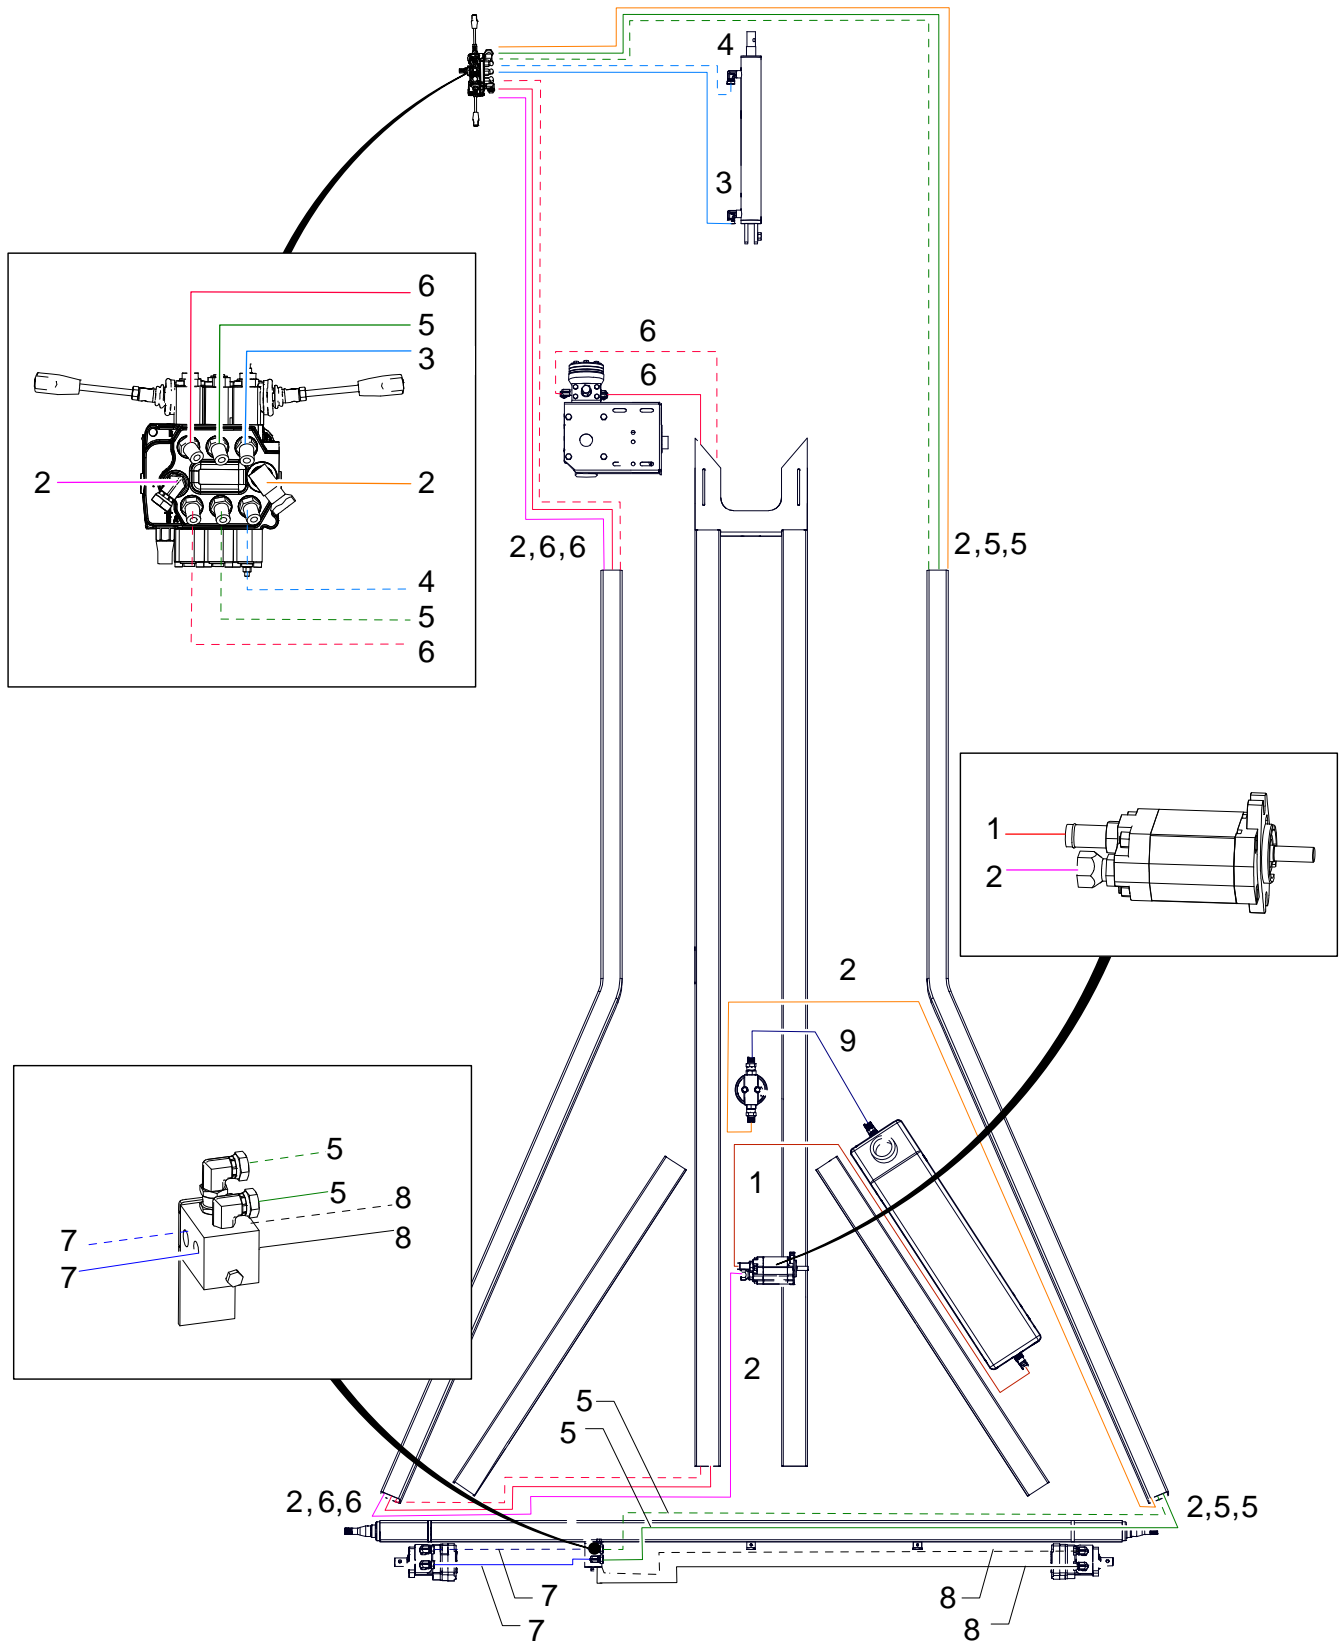

HYDRAULIC HOSES, 41 ft (HD SP KIT - MANUAL)

Hose identification is defined by a single band of colour on the valve end of the hose: Blue - 3 & 4, Green - 5, White - 6

HYDRAULIC HOSES, 41 ft (HD SP KIT - MANUAL)

ITEM	PART NO.	DESCRIPTION
1	10-24094	3/4" X 78" HYDRAULIC HOSE
2	10-23380	1/2" X 231" HYDRAULIC HOSE
3	10-29361	3/8" X 60" HYDRAULIC HOSE
4	10-29448	3/8" X 74" HYDRAULIC HOSE
5	10-29518	3/8" X 168" HYDRAULIC HOSE
6	10-24090	3/8" X 334" HYDRAULIC HOSE
7	10-23371	3/8" X 18" HYDRAULIC HOSE
8	10-29443	3/8" X 56" HYDRAULIC HOSE
9	10-24091	1/2" X 22" HYDRAULIC HOSE