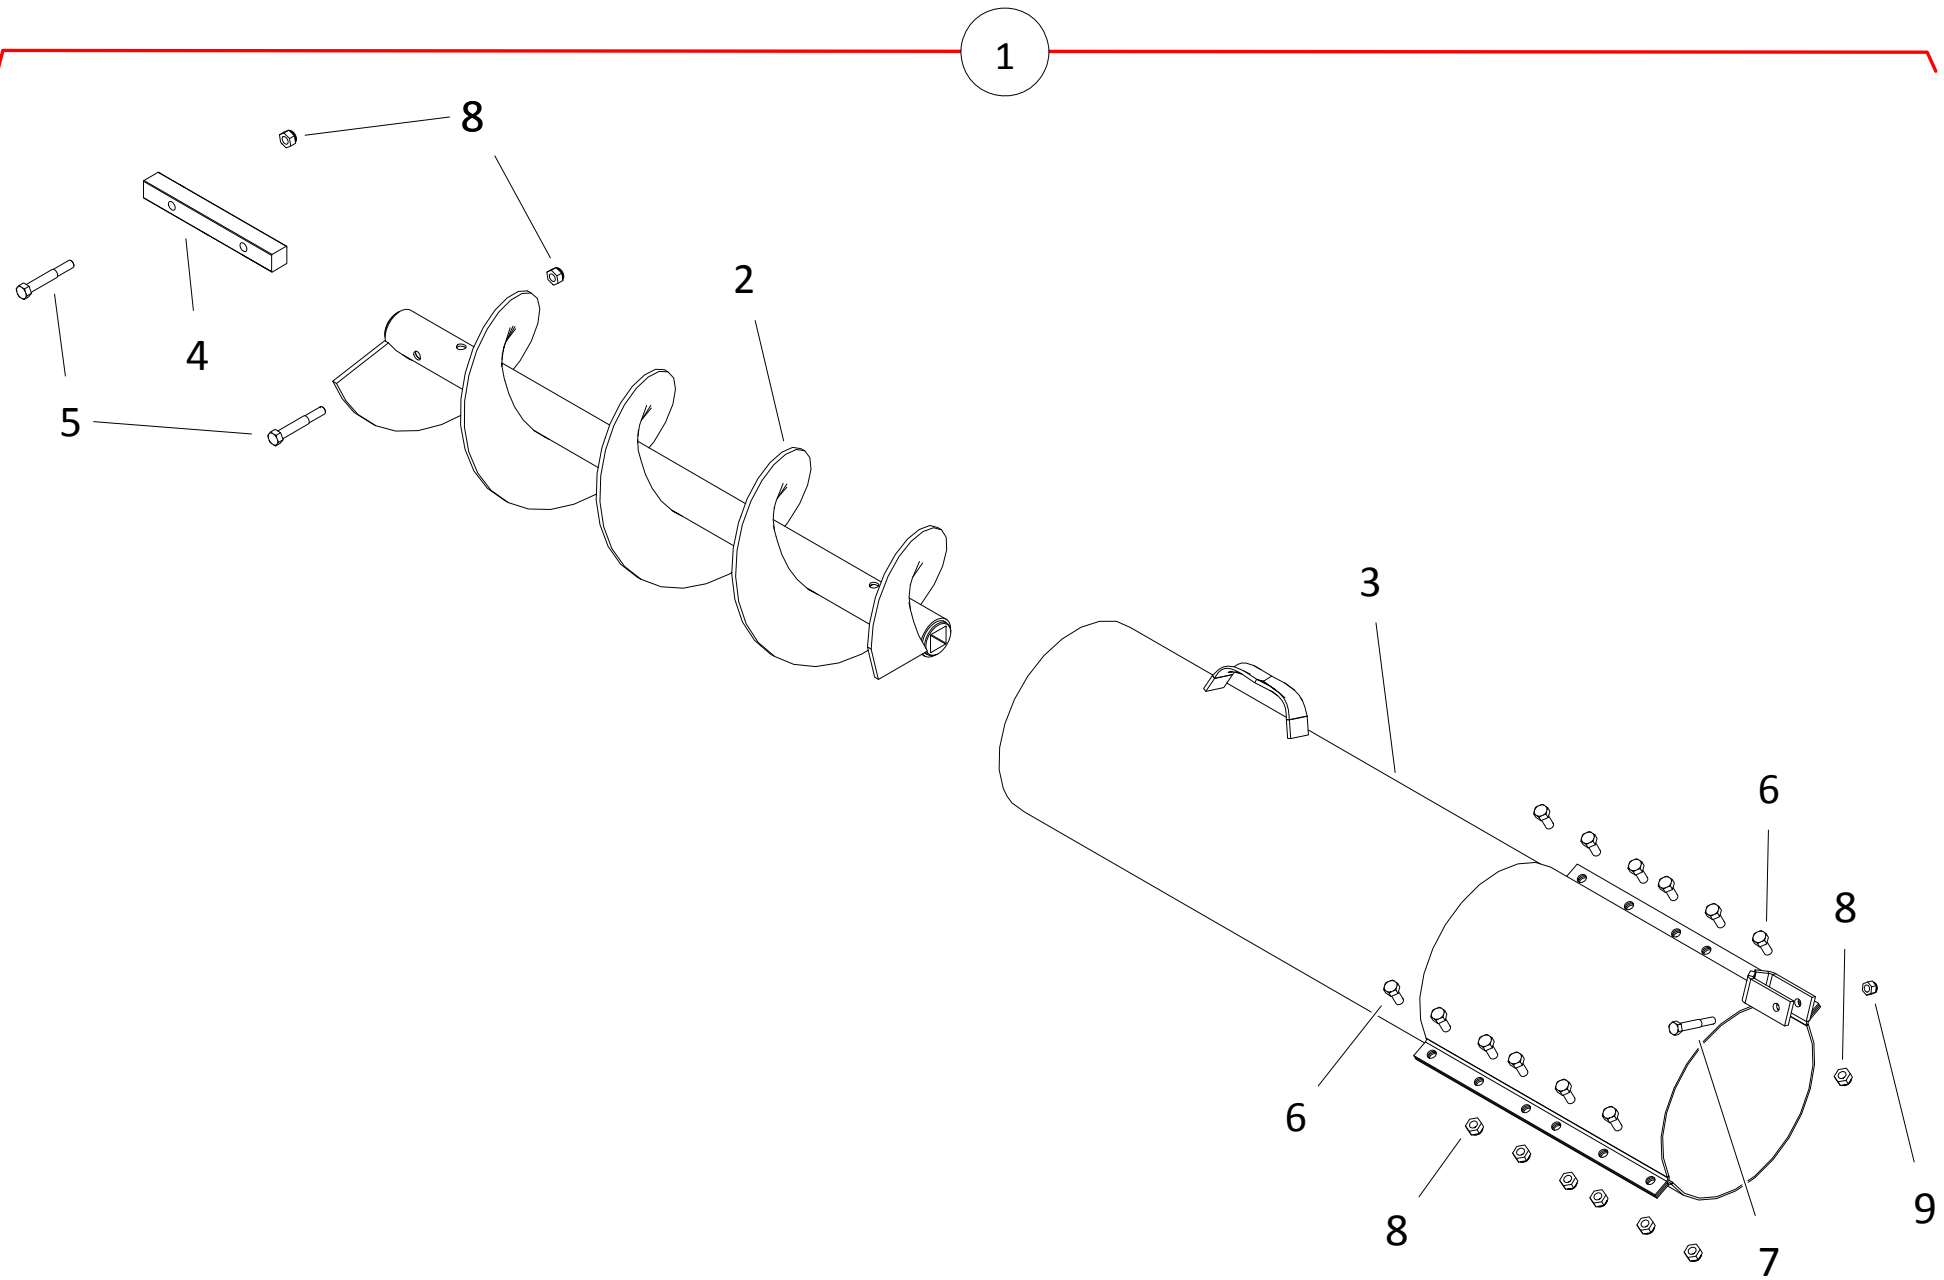

3ft EXTENSION KIT, STX2 (A442SR)

3ft EXTENSION KIT, STX2 (A442SR)

ITEM	PART NO.	DESCRIPTION
1	05-A442SR	3' EXTENSION, SQ SHAFT
2	200382	FLT, UNDERFLOOR EXT 3'
3	10-27689SR	3' EXT. TUBE ONLY
4	10-21690	MKX/X10 FLIGHT CONNECTING SHAFT
5	10-19546	BOLT 7/16" X 3"
6	10-19542	BOLT, 7/16" X 1" PLTD 4500068
7	10-18699	BOLT, 3/8" X 2-1/2" GR5 PLTD
8	10-19598	LOCKNUT 7/16" 9900643
9	10-17402	LOCKNUT 3/8" 0601007