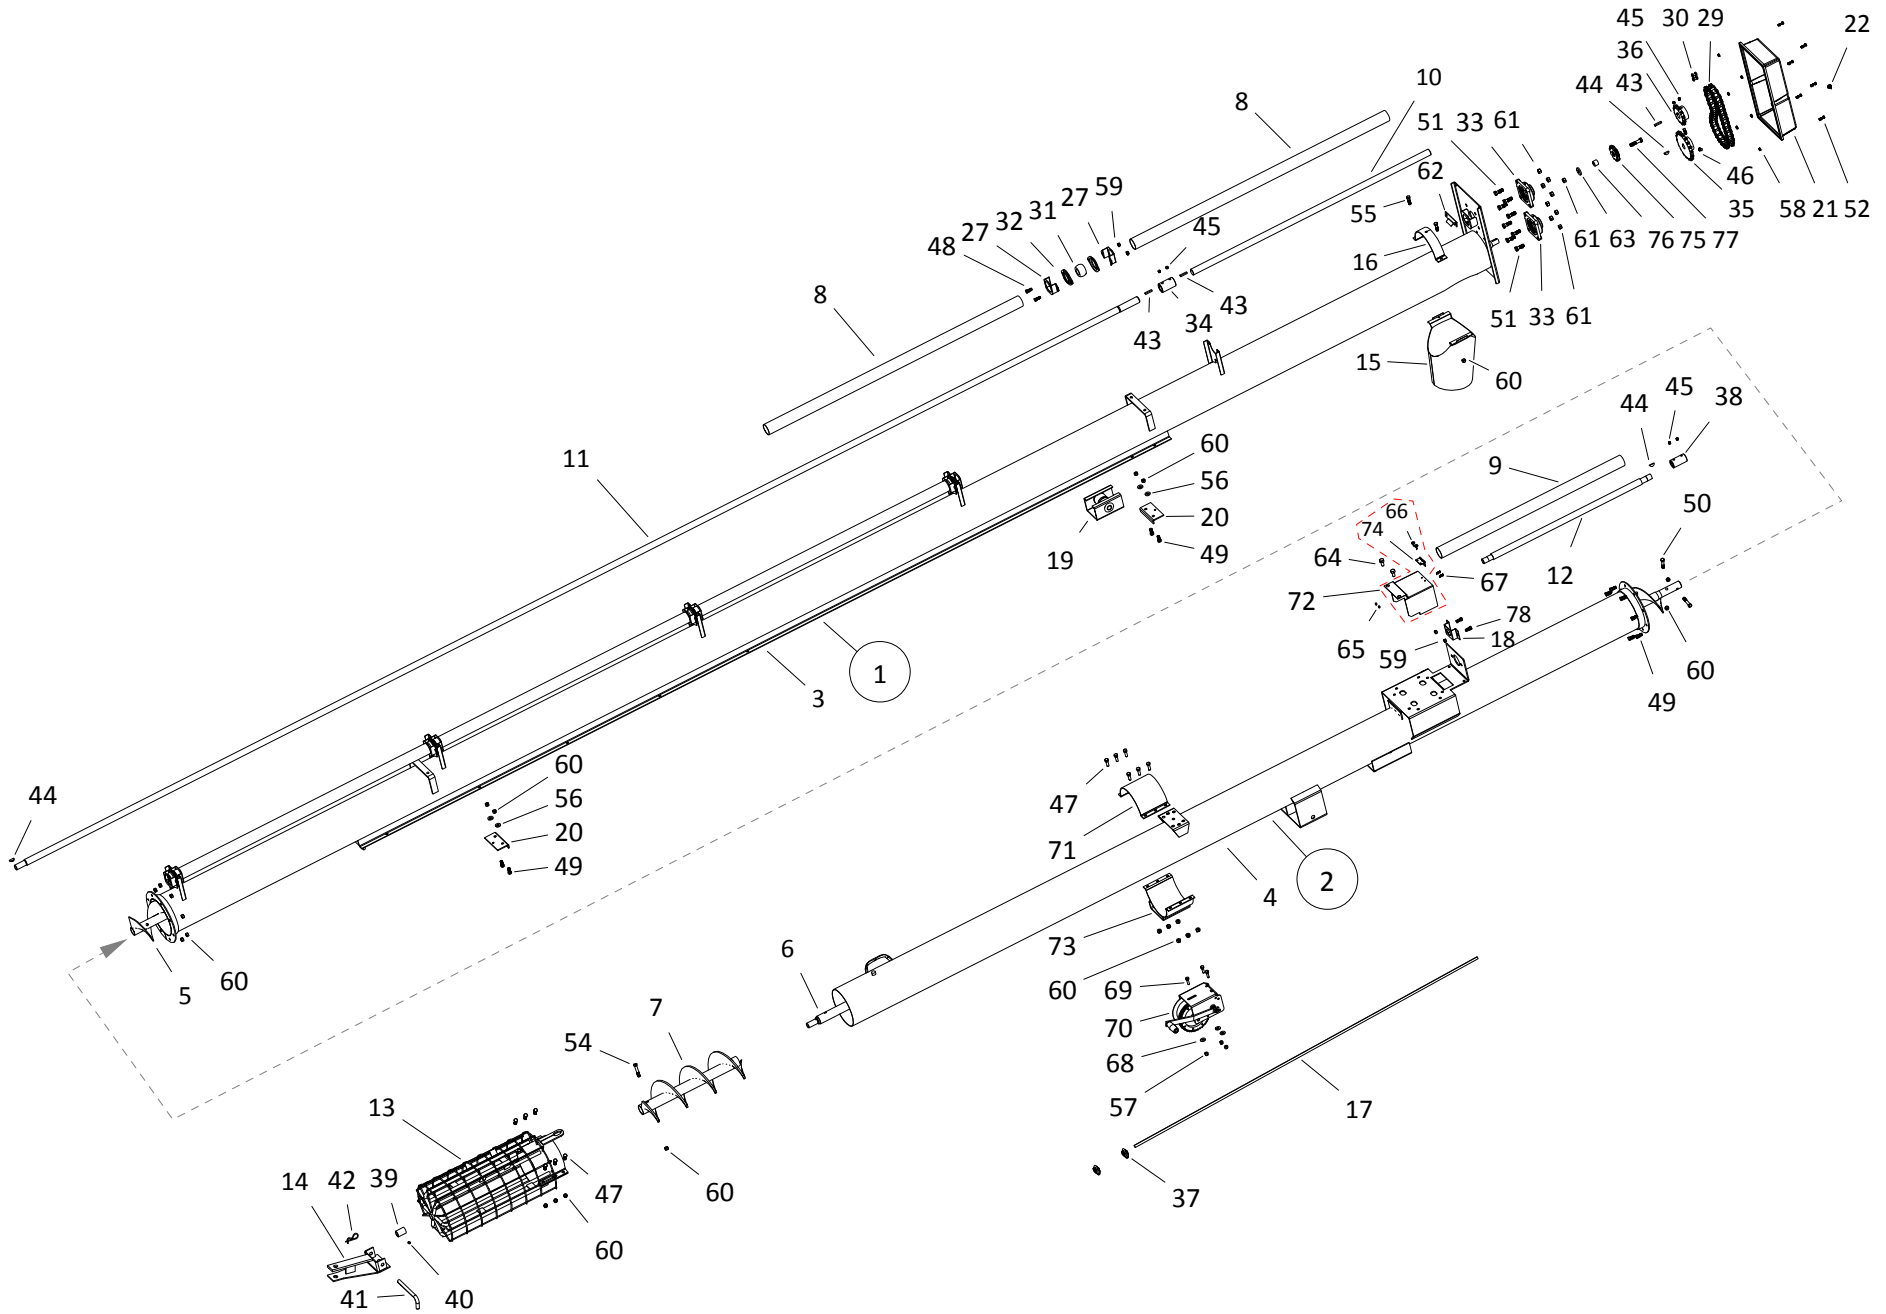

TUBE COMPONENTS, 8" X 41 ft SILVER

TUBE COMPONENTS, 8" x 41 ft SILVER

ITEM	PART NO.	DESCRIPTION
1	10-23153SR	UPPER TUBE BUNDLE
2	10-23156SR	LOWER TUBE BUNDLE
3	10-23163SR	UPPER TUBE ONLY
4	10-23167SR	LOWER TUBE ONLY
5	200475	UPPER FLIGHT
6	10-29733	LWR FLIGHT W/INTAKE FL
7	10-18920	MK80 BOOT FLIGHT SECTION
8	10-23614WH	UPPER DS GUARD, 57-3/4"
9	10-23247WH	LOWER DS GUARD 43-7/8"
10	10-29736	UPPER SHORT DRIVESHAFT
11	10-23184	MIDDLE DS
12	10-23231	LOWER DRIVESHAFT, STX2/XTA08/10-41
13	10-29726	INTAKE W/SHIELD,BUSHG
14	10-17123	CLEVIS
15	10-29306	SPOUT, 8 INCH ROLLED
16	10-19460	CLAMP, W80 HALF
17	10-19249	LIFT CABLE
18	10-23268	DS GUARD HANGER BRKT, LWR
19	10-18763	TRACK SHOE
20	10-18762	J TRACK STOP
21	10-17160GHR	OIL COVER, HEAD
22	10-17179	3/8 OIL BATH PLUG
27	10-23250WH	FLANGE BEARING HANGER BRACKET
29	10-23185	CHAIN #80 X 31P W/CONN LINK (HEAVY)
30	10-19323	#80 CONNECTOR LINK (HEAVY)
31	10-18691	1-1/4 WOOD BEARING
32	10-18695	1-1/4" FLANGE, 2-HOLE
33	10-19567	BEARING, 1-1/4 PILLOW 4500067
34	10-19770	DRIVESHAFT CONNECTOR, 1-1/4"
35	10-23181	80B18 X 1 SPROCKET
36	10-23180	80B12 X 1-1/4 SPROCKET
37	10-19147	1/4 CABLE CLAMP 4500081
38	10-19119	DRIVESHAFT CONNECTR
39	10-19149	1" BUSHING
40	10-19222	GREASE FTG ZERK 1/4-28 SAE CZ PLTD
41	10-17181	CLEVIS PIN
42	10-17383	3610 GRIP CLIP 2605004
43	10-19606	KEY, 1/4" X 1-1/2" SQ 700615
44	10-19224	1/4" X 1" WOODRUFF KEY (4503192)
45	10-19225	SETSCREW, 3/8" UNC X 3/8" REGULAR
46	10-29118	SETSCREW, 3/8" X 3/4" GR8 SQ HEAD
47	10-18698	BOLT 7/16" X 1-1/4" 9900219
48	10-18955	BOLT 3/8" X 1" 9900699
49	10-19542	BOLT, 7/16" X 1" PLTD 4500068
50	10-19545	7/16" X 2-1/4" NC BOLT GR 8 PLTD
51	10-19589	BOLT 1/2" X 1-1/2" 9900536
52	10-19988	BOLT, 1/4" X 1" GR2 9900603
54	10-19546	BOLT 7/16" X 3"
55	10-28744	7/16 X 1-1/2 NC BOLT GR5 PLTD
56	10-17182	7/16 TRACK WASHER