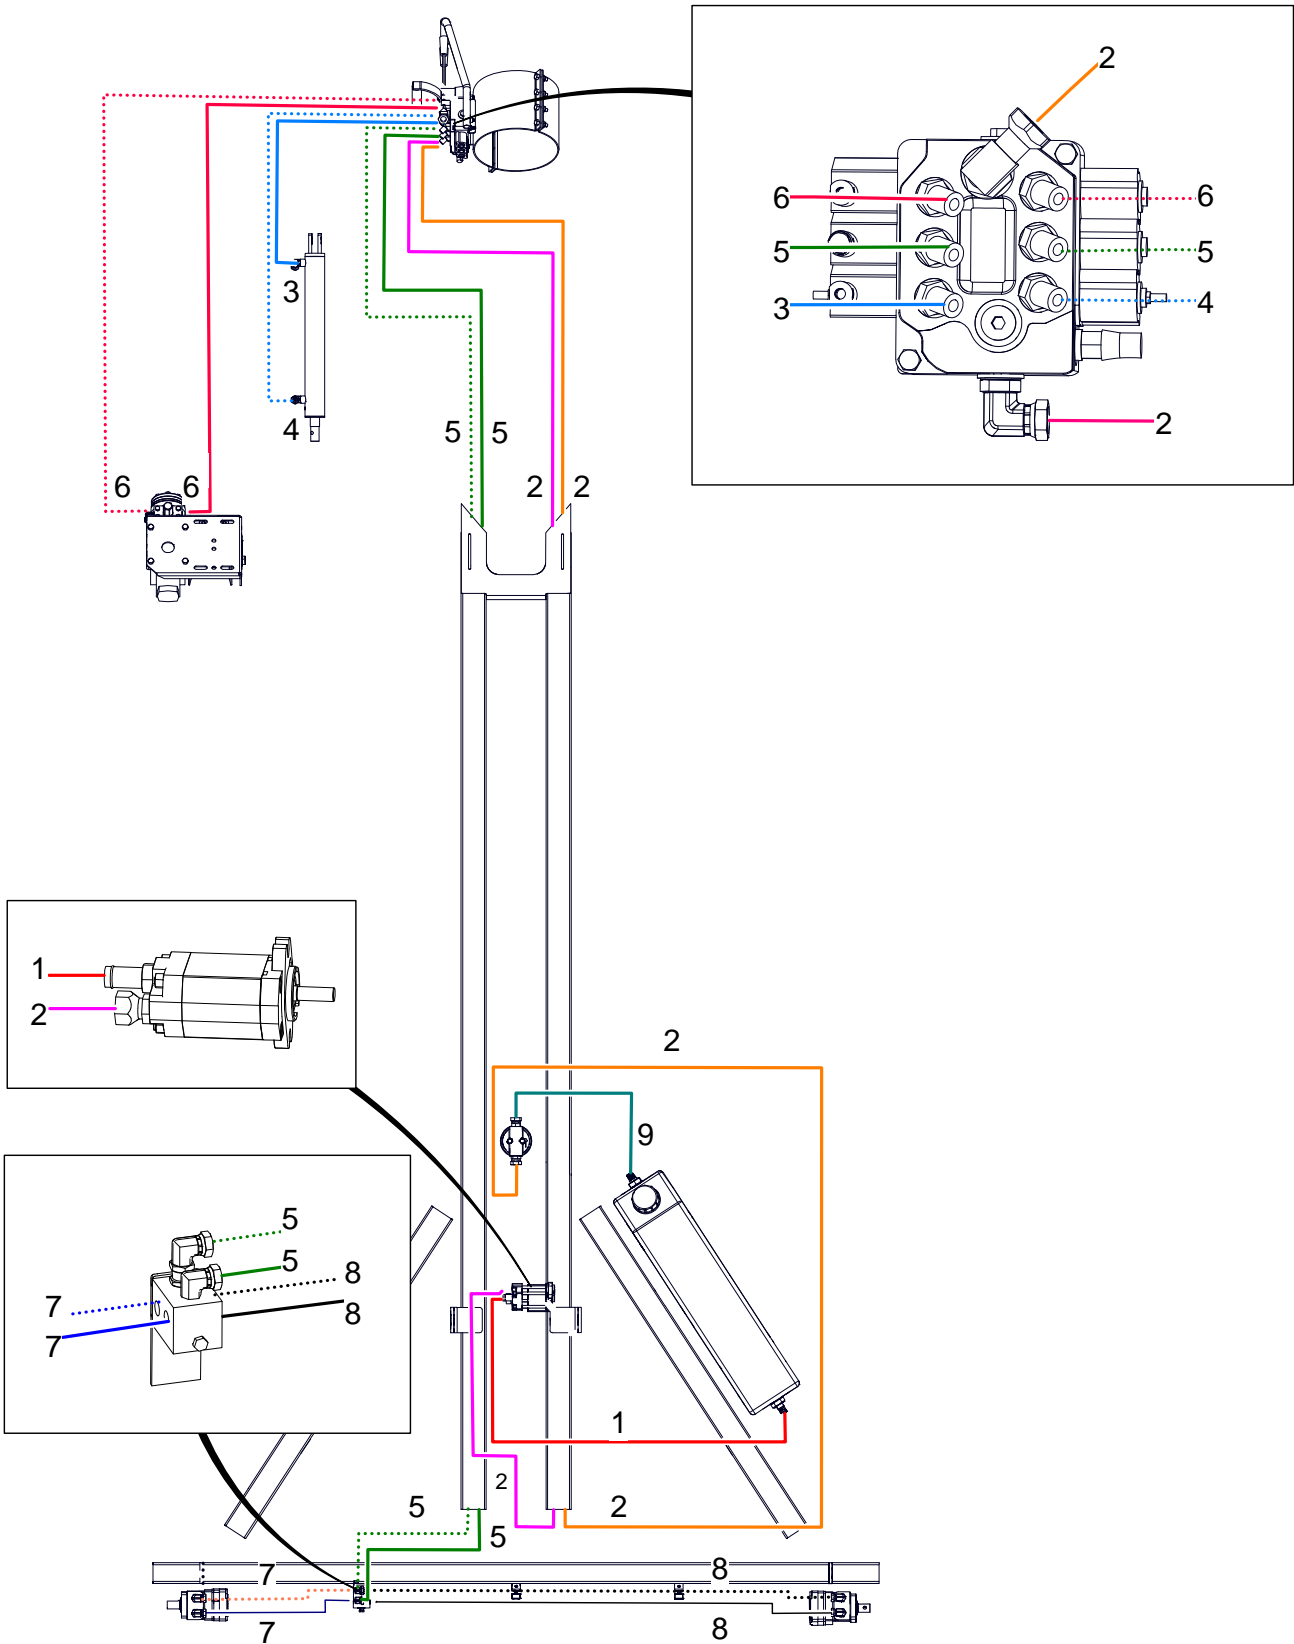

HYDRAULIC HOSES, 41 ft (SP KIT)

Hose identification is defined by a single band of colour on the valve end of the hose: Blue - 3 & 4, Green - 5, White - 6

HYDRAULIC HOSES, 41 ft (SP KIT)

ITEM	PART NO.	DESCRIPTION
1	10-24094	3/4" X 78" HYDRAULIC HOSE
2	10-20458	1/2" X 220" HYDRAULIC HOSE
3	10-29378	3/8" X 23" HYDRAULIC HOSE
4	10-29381	3/8" X 33" HYDRAULIC HOSE
5	10-29771	3/8" X 206" HYDRAULIC HOSE
6	10-29907	3/8" X 34" HYDRAULIC HOSE
7	10-23371	3/8" X 18" HYDRAULIC HOSE
8	10-29443	3/8" X 56" HYDRAULIC HOSE
9	10-24091	1/2" X 22" HYDRAULIC HOSE