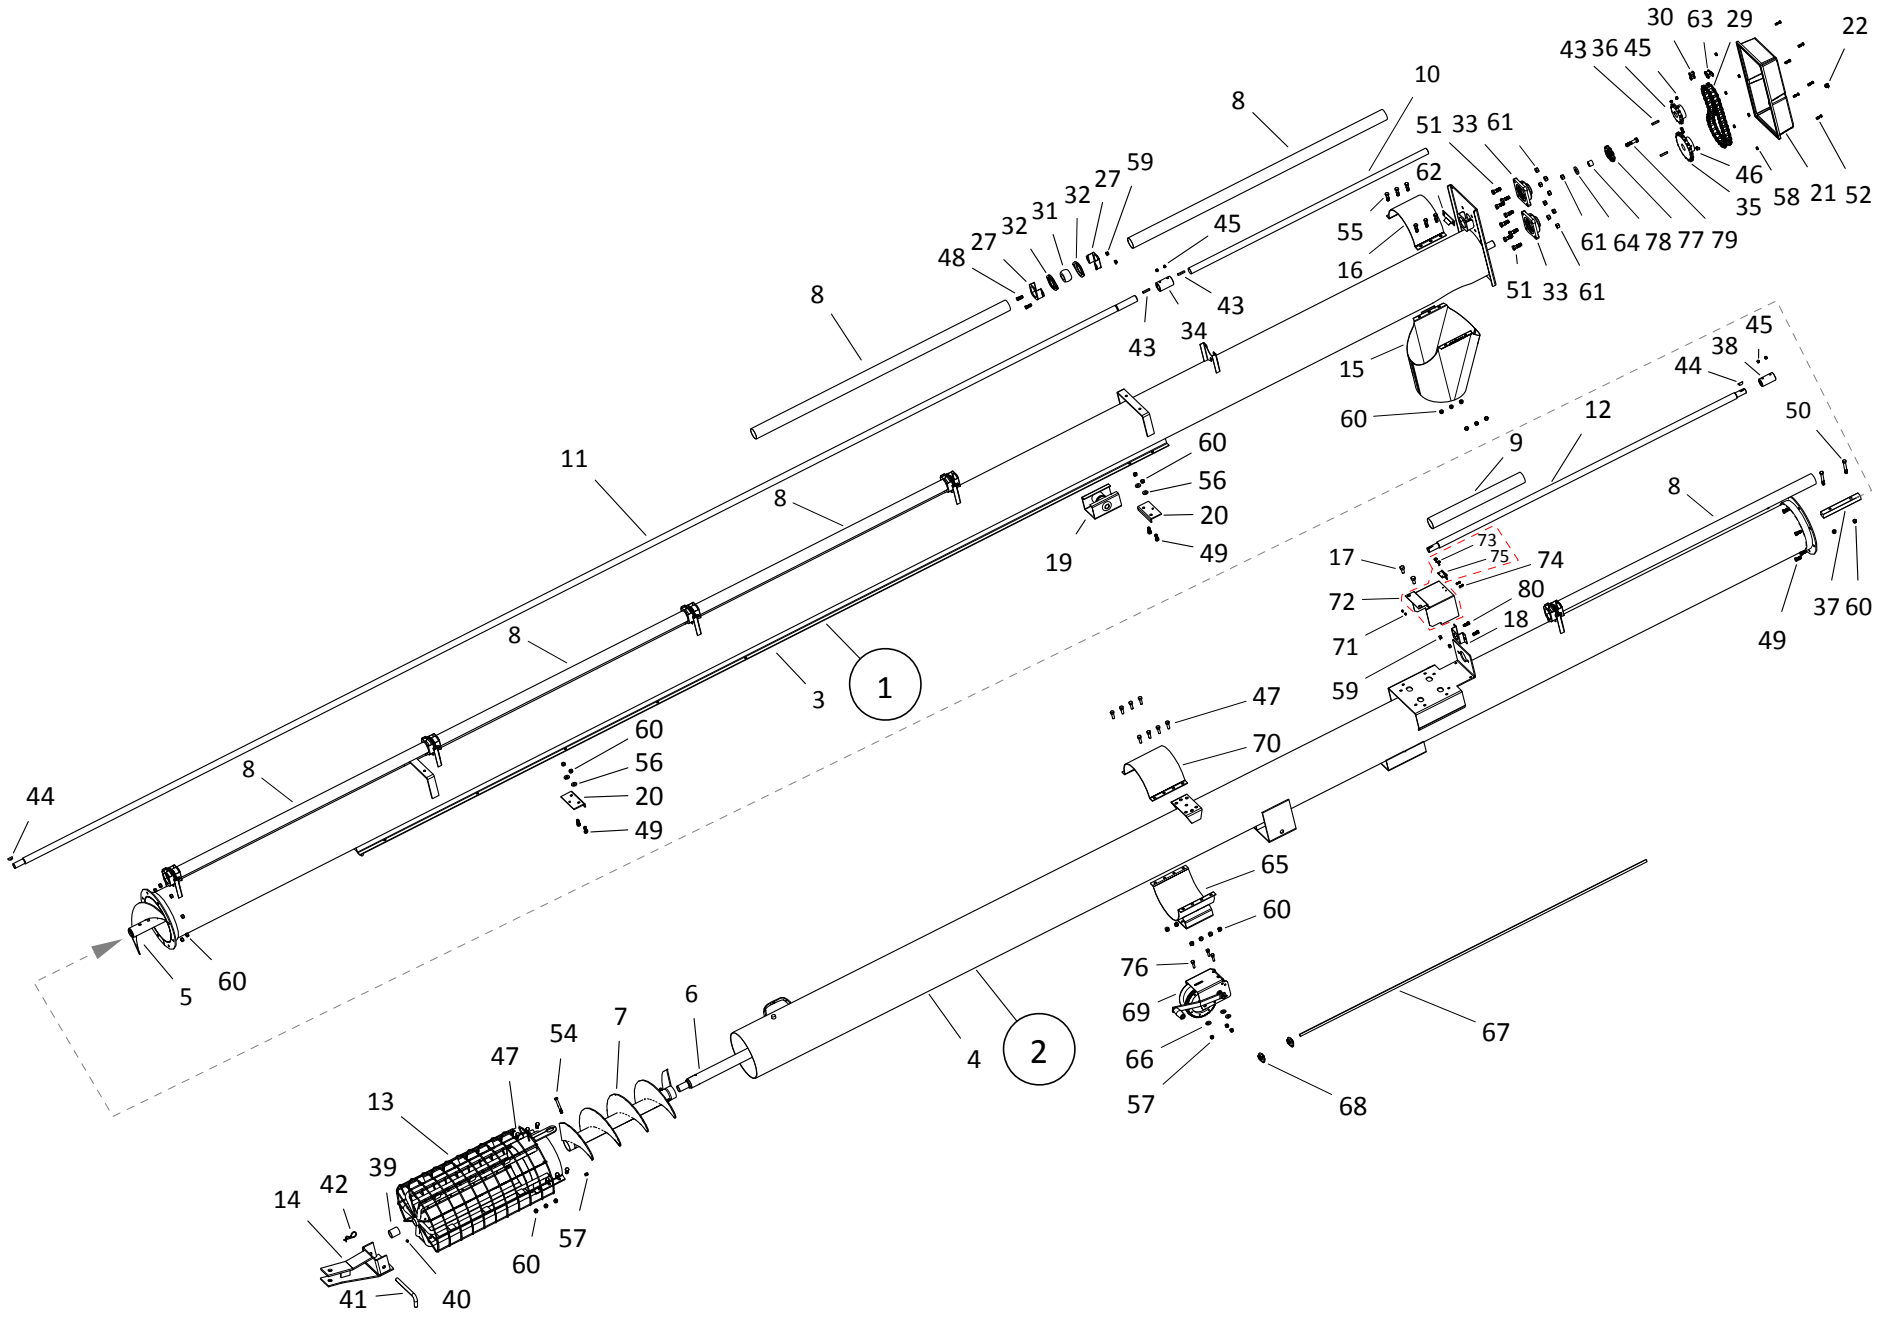

TUBE COMPONENTS 10" X 46 ft SILVER

TUBE COMPONENTS 10" X 46 ft SILVER

ITEM	PART NO.	DESCRIPTION
57	10-17402	LOCKNUT 3/8" 0601007
58	10-19594	WHIZNUT 1/4" 9900130
59	10-19596	WHIZNUT 3/8" 9900788
60	10-19598	LOCKNUT 7/16" 9900643
61	10-19599	LOCKNUT 1/2" 9900538
62	10-23617	SHIELD STOP, UPPER
63	10-17400	#80HR OFFSET LINK(HEAVY)
64	10-17401	WASHER 1/2" FLAT 9900565
65	10-24099	MNL WINCH 10" TUBE CLAMP
66	10-17392	WASHER 3/8" FLAT PLTD 0601008
67	10-19250	LIFT CABLE
68	10-19147	1/4 CABLE CLAMP 4500081
69	10-19152	WINCH & HANDLE
70	10-29773	10" HALF CLAMP (8" WIDE)
71	10-28657	LOCKNUT, #10 PLTD
72	10-24076	CHAIN COUPLER GUARD, ASSY
73	10-18185	LARGE FLANGE RIVET
74	10-28656	BOLT, #10 X 3/4 PLTD
75	10-18188	2 BUTT HINGE, PLATED
76	10-19975	BOLT, 3/8X 1-1/4 GR5 9900531
77	200477	80X9T 1/2 BORE IDLER SPROCKET
78	10-24382	IDLER SPROCKET SPACER
79	9900560	1/2" X 2-1/4" NC BOLT GR 5 PLTD
80	10-19540	BOLT, 3/8 X 3/4" PLT 9900530