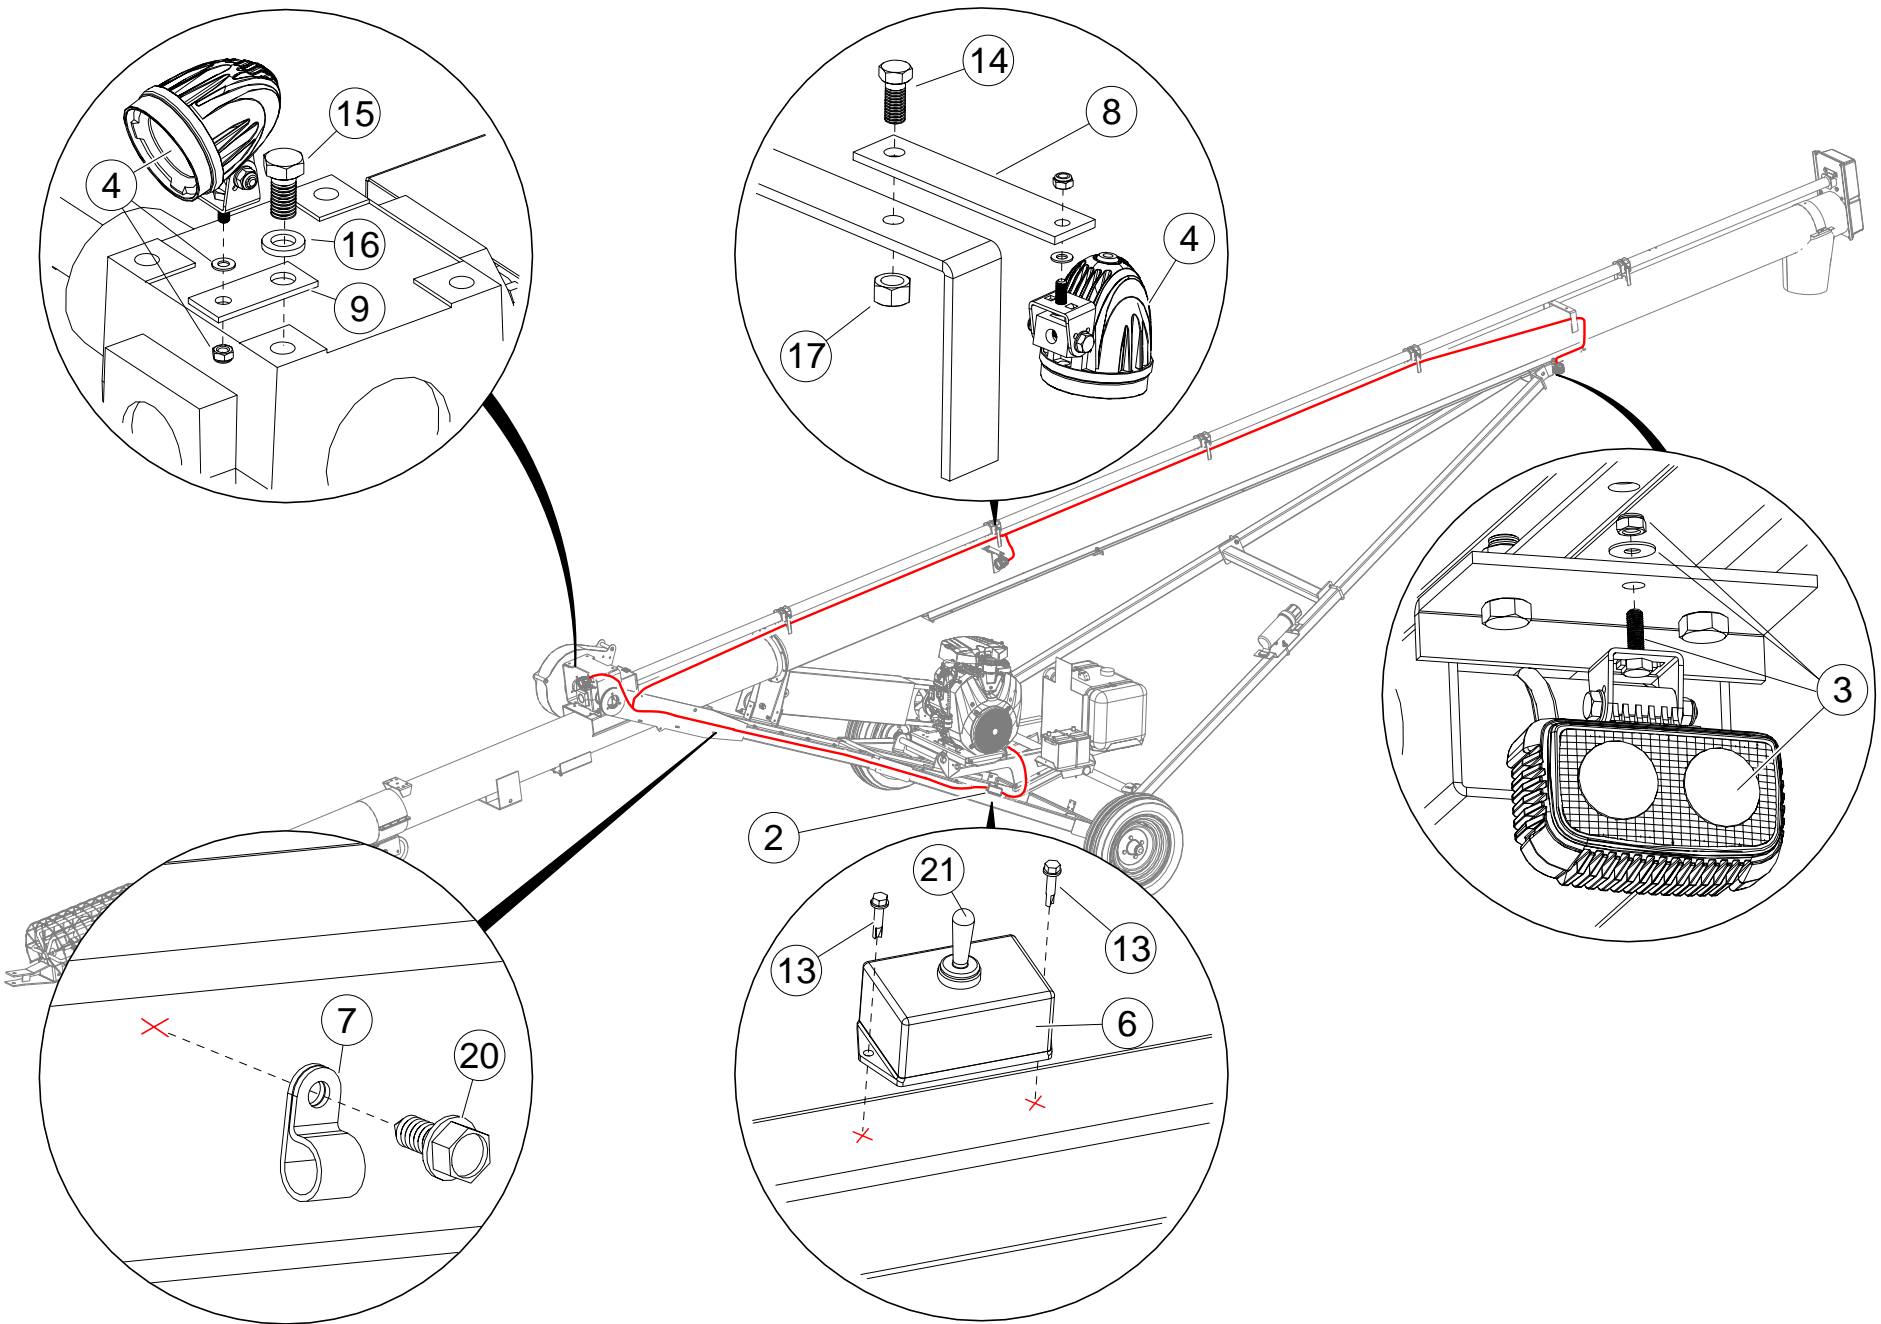

LIGHT KIT 31, 36, 41 ft (A317)

LIGHT KIT 31, 36, 41 ft (A317)

ITEM	PART NO.	DESCRIPTION	NOTES
1	05-A317	LIGHT KIT	
2	10-22400	HARNESS & SWITCH BOX ASSY	
3	10-22395	LEDWD-2L20 FLOOD LAMP	INCLUDES HARDWARE
4	10-22394	LEDWD-1L10 MINI FLOOD LAMP	INCLUDES HARDWARE
5	10-22427	LEAD CONNECTOR, DEUTSCH DT06-2S	NOT SHOWN
6	10-22399	SWITCH BOX ONLY A317/A318	
7	10-22397	CLAMP, 1/4"	
8	10-22389	LIGHT BRACKET	
9	10-22286	TRANSPORT CHAIN LUG	
10	10-22446	BUSS AGC 20A FUSE	NOT SHOWN
11	10-22424	WEATHER PACK SHROUD, 1 POS	NOT SHOWN
12	10-22425	WEATHER PACK TOWER, 1 POS	NOT SHOWN
13	10-22396	8-18 X 3/4" TEK SCREW	
14	10-19542	BOLT, 7/16" X 1" PLTD 4500068	
15	10-18955	BOLT 3/8" X 1" 9900699	8" ONLY
15	10-19231	BOLT, 1/2 X 1" 9900558	10" ONLY
16	10-19604	LOCKWASHER 3/8" PLTD 9900528	8" ONLY
16	10-19605	LOCK WASHER, 1/2" PLTD	10" ONLY
17	10-19598	LOCKNUT 7/16" 9900643	
18	9900622	CONNECTOR, TAP-IN SPLICE, 18-14 GA	NOT SHOWN
19	10-23129	ENGINE POWER SPLICE HARNESS	NOT SHOWN
20	10-19274	SELF TAPPING SCREW 9900132	
21	10-24355	WEATHERPROOF TOGGLE SWITCH