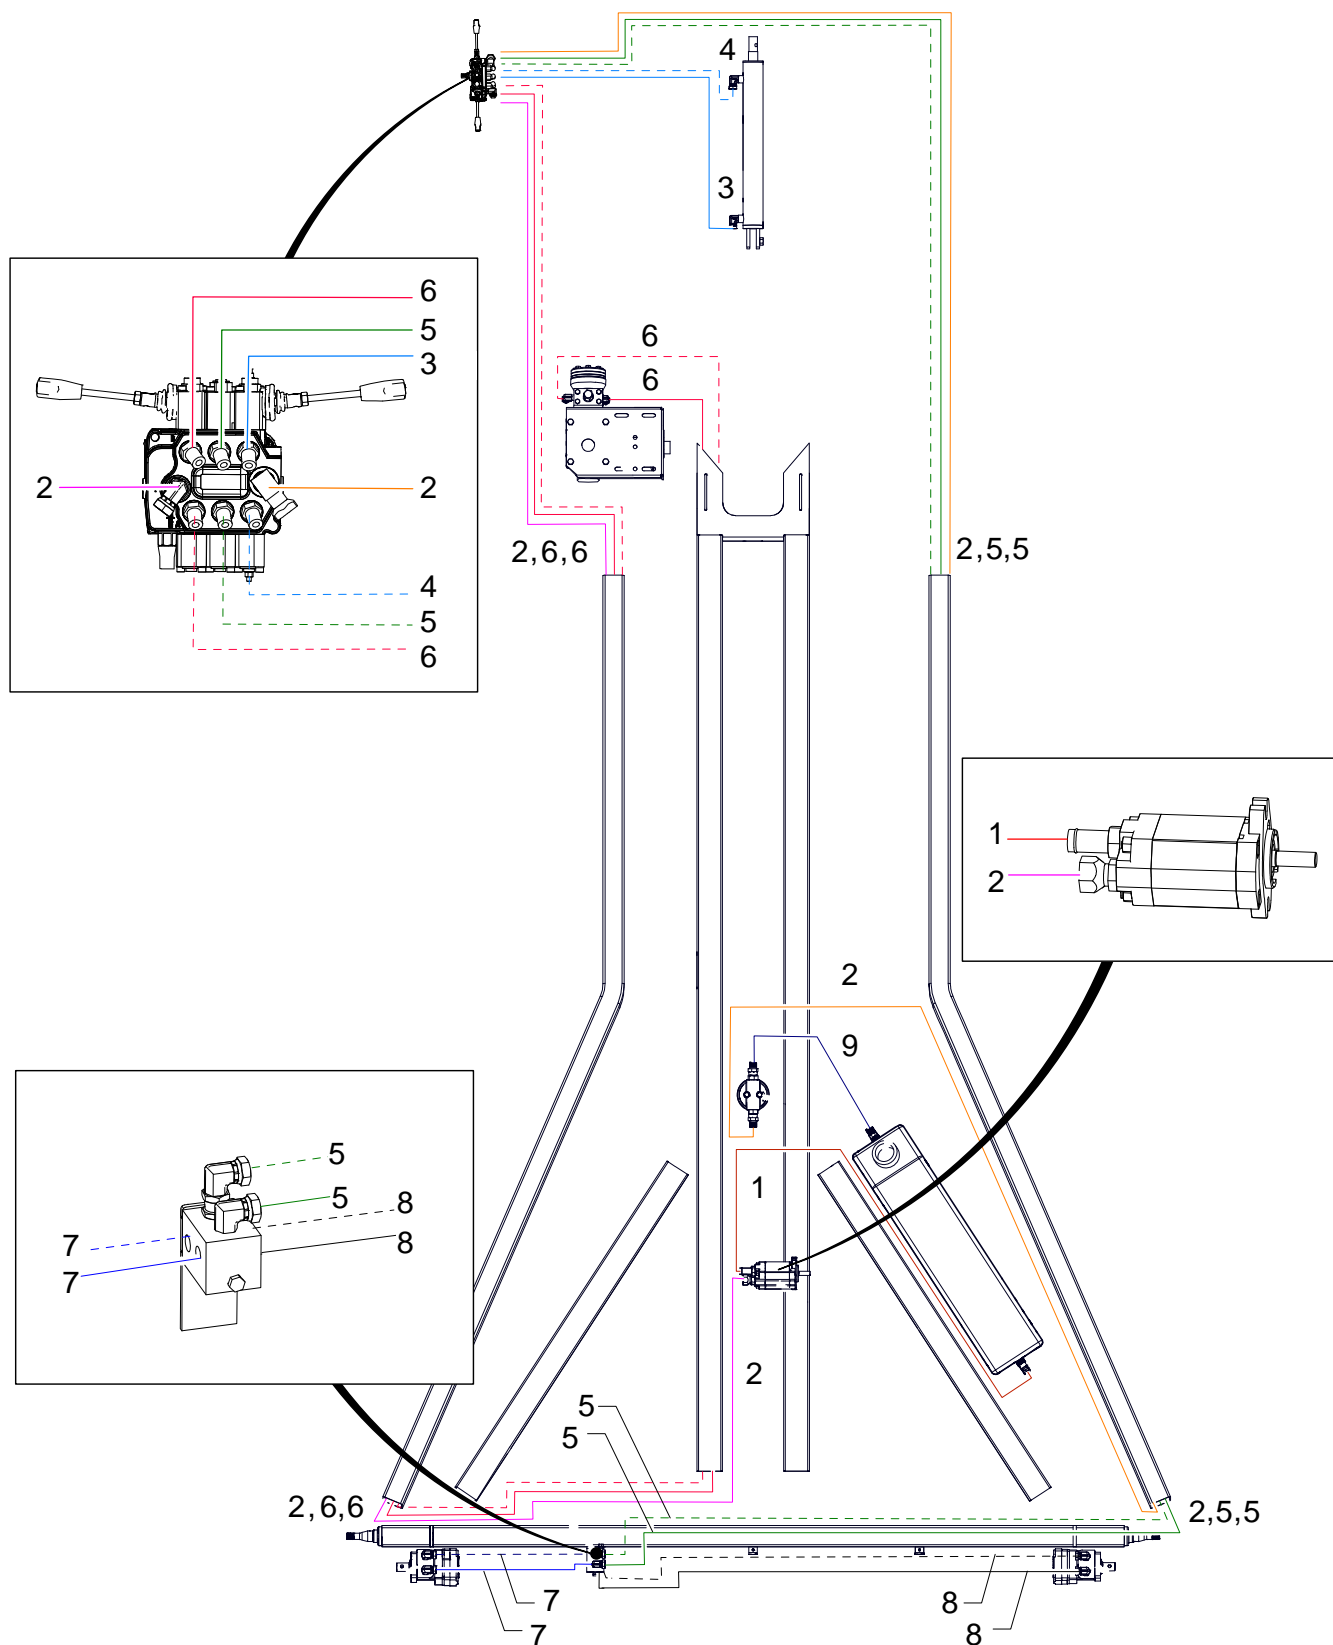

HYDRAULIC HOSES, 51 ft (HD SP KIT - MANUAL)

Hose identification is defined by a single band of colour on the valve end of the hose: Blue - 3 & 4, Green - 5, White - 6

HYDRAULIC HOSES, 51 ft (HD SP KIT - MANUAL)

ITEM	PART NO.	DESCRIPTION
1	10-24094	3/4" X 78" HYDRAULIC HOSE
2	10-20237	1/2" X 256" HYDRAULIC HOSE
3	10-29361	3/8" X 60" HYDRAULIC HOSE
4	10-29448	3/8" X 74" HYDRAULIC HOSE
5	10-23373	3/8" X 192" HYDRAULIC HOSE
6	10-28748	3/8" X 376" HYDRAULIC HOSE
7	10-23371	3/8" X 18" HYDRAULIC HOSE
8	10-29443	3/8" X 56" HYDRAULIC HOSE
9	10-24091	1/2" X 22" HYDRAULIC HOSE