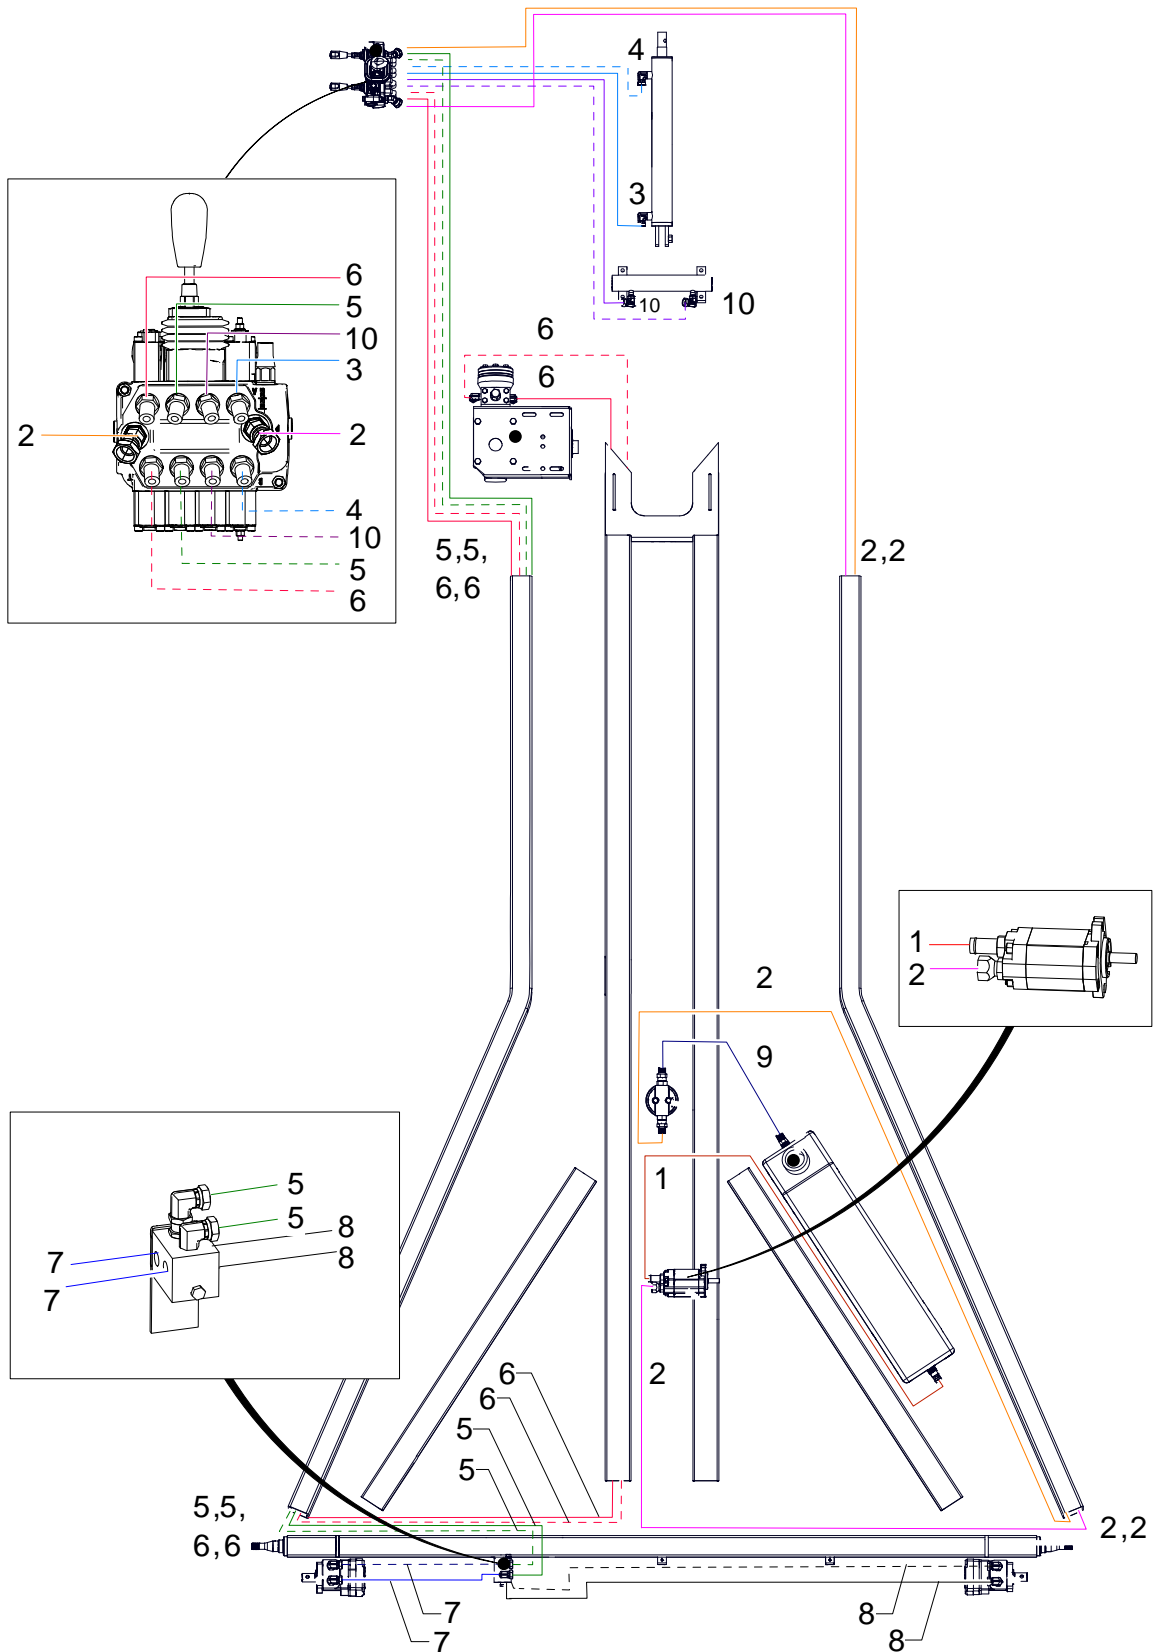

HYDRAULIC HOSES, 41 ft (HD SP KIT - HYDRAULIC)

Hose identification is defined by a single band of colour on the valve end of the hose: Blue - 3 & 4, Green - 5, White - 6, Red - 10

HYDRAULIC HOSES, 41 ft (HD SP KIT - HYDRAULIC)

ITEM	PART NO.	DESCRIPTION
1	10-24094	3/4" X 78" HYDRAULIC HOSE
2	10-23380	1/2" X 231" HYDRAULIC HOSE
3	10-29361	3/8" X 60" HYDRAULIC HOSE
4	10-29448	3/8" X 74" HYDRAULIC HOSE
5	10-29518	3/8" X 168" HYDRAULIC HOSE
6	10-24090	3/8" X 334" HYDRAULIC HOSE
7	10-23371	3/8" X 18" HYDRAULIC HOSE
8	10-29443	3/8" X 56" HYDRAULIC HOSE
9	10-24091	1/2" X 22" HYDRAULIC HOSE
10	10-28232	3/8" X 62" HYDRAULIC HOSE