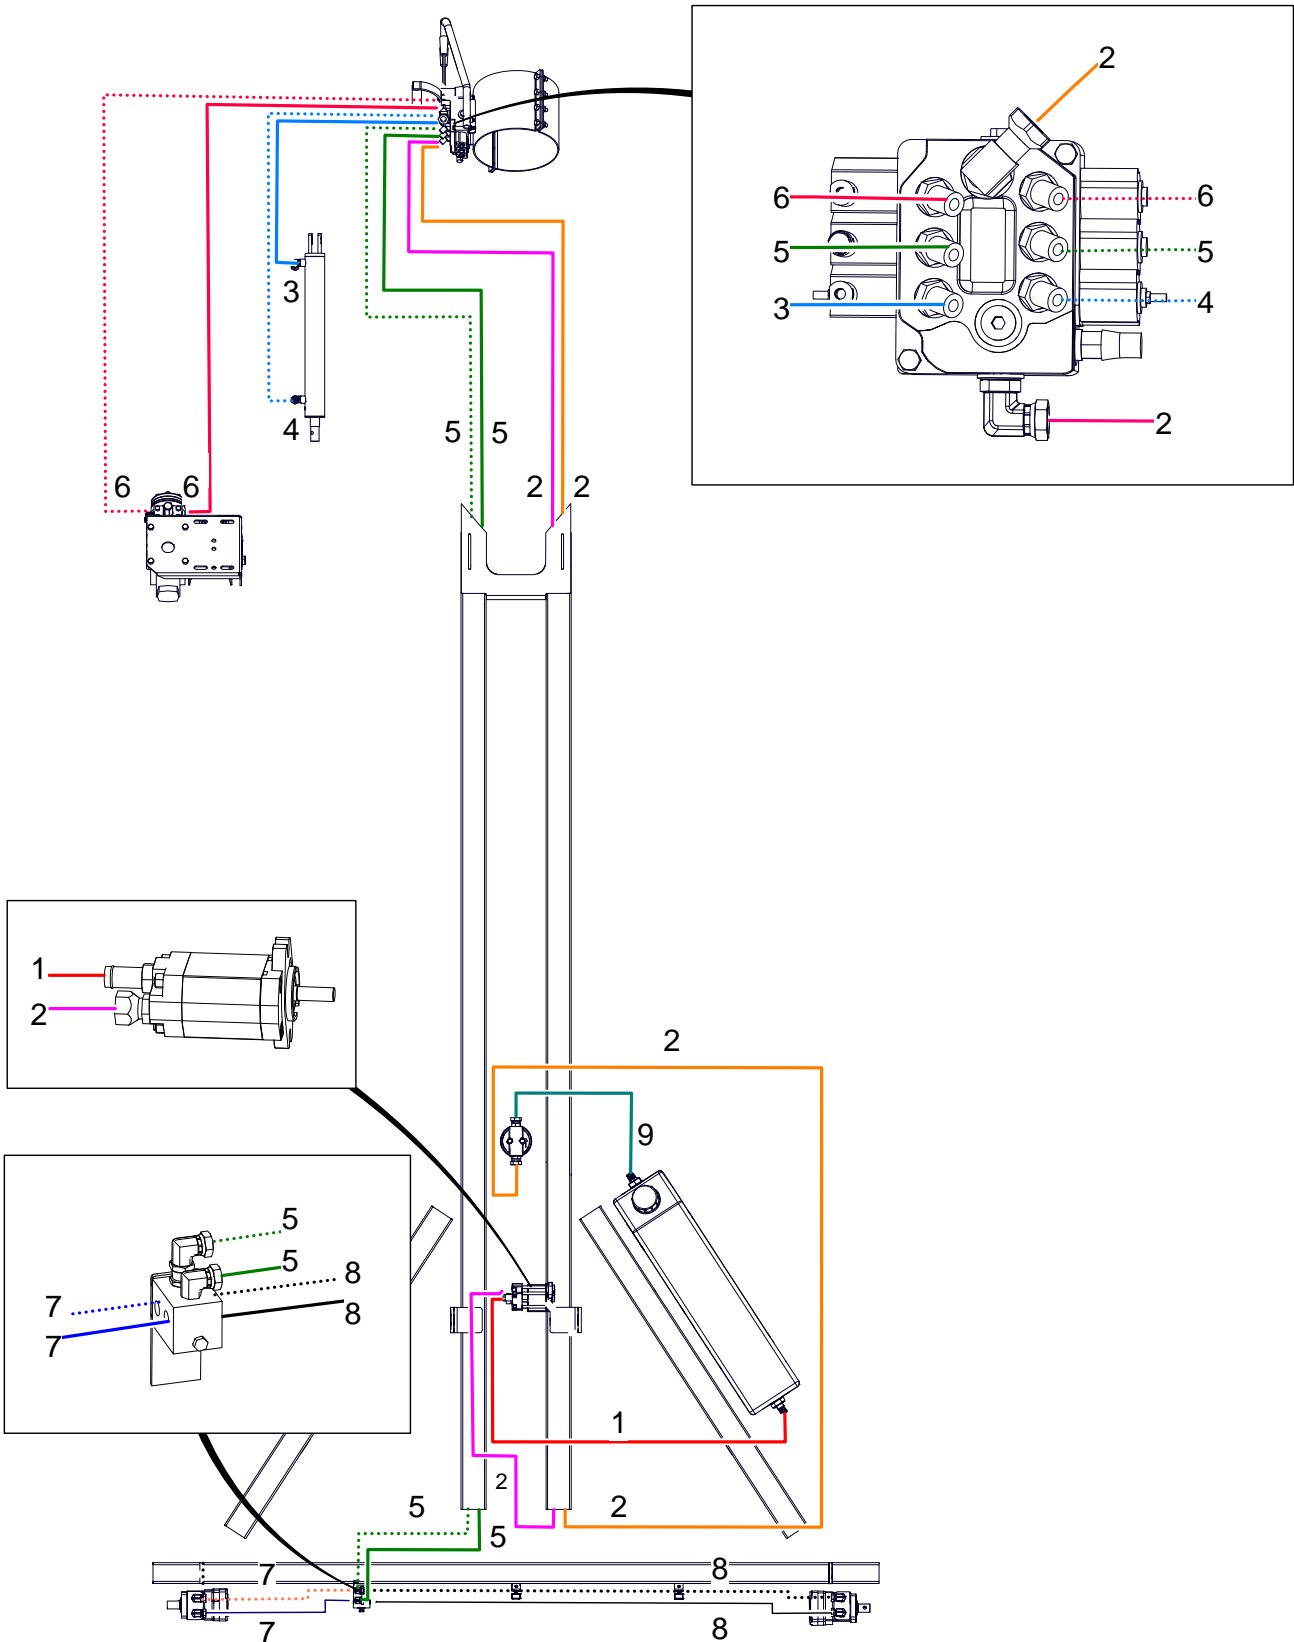

HYDRAULIC HOSES, 36 ft (SP KIT)

Hose identification is defined by a single band of colour on the valve end of the hose: Blue - 3 & 4, Green - 5, White - 6

HYDRAULIC HOSES, 36 ft (SP KIT)

ITEM	PART NO.	DESCRIPTION
1	10-24094	3/4" X 78" HYDRAULIC HOSE
2	10-29403	1/2" X 192" HYDRAULIC HOSE
3	10-29378	3/8" X 23" HYDRAULIC HOSE
4	10-29381	3/8" X 33" HYDRAULIC HOSE
5	10-29518	3/8" X 168" HYDRAULIC HOSE
6	10-29907	3/8" X 34" HYDRAULIC HOSE
7	10-23371	3/8" X 18" HYDRAULIC HOSE
8	10-29443	3/8" X 56" HYDRAULIC HOSE
9	10-24091	1/2" X 22" HYDRAULIC HOSE