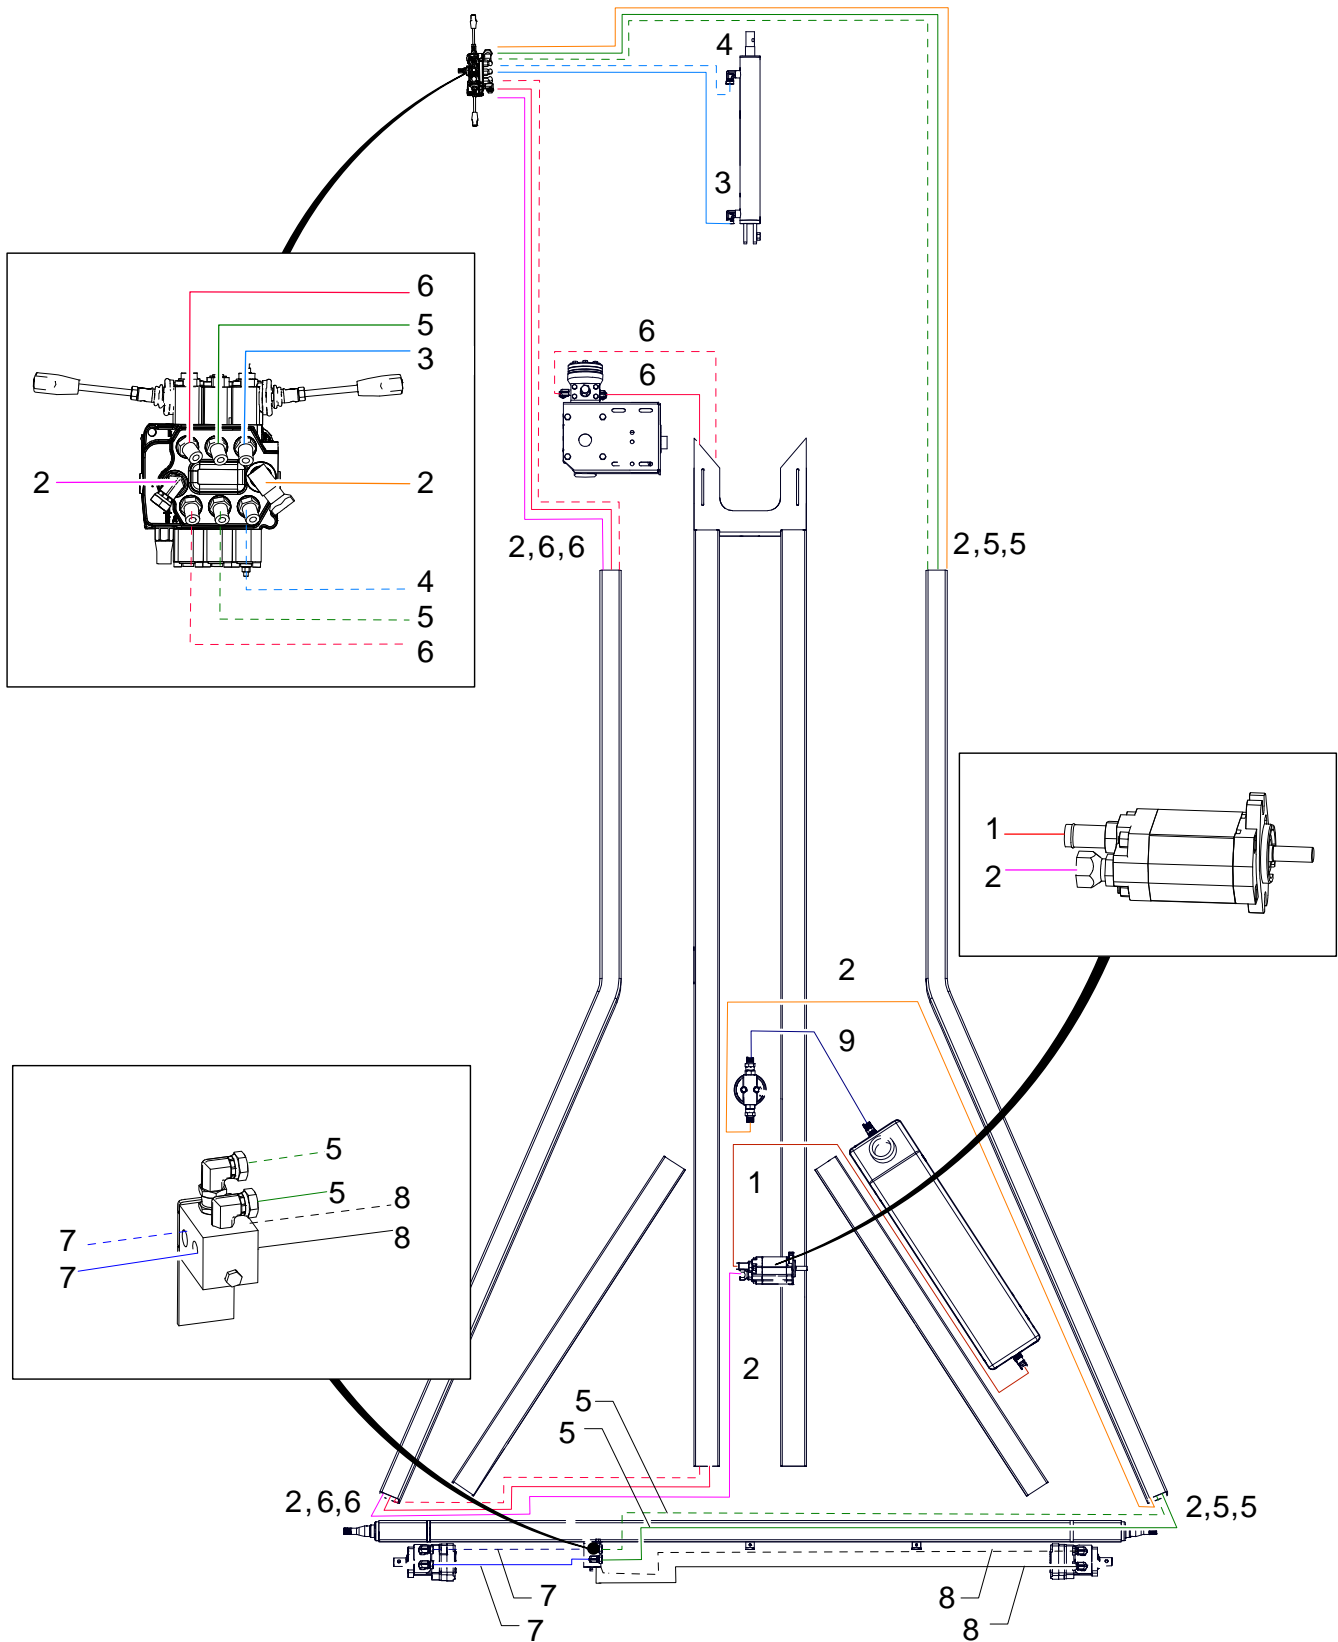

HYDRAULIC HOSES, 36 ft (HD SP KIT - MANUAL)

Hose identification is defined by a single band of colour on the valve end of the hose: Blue - 3 & 4, Green - 5, White - 6

HYDRAULIC HOSES, 36 ft (HD SP KIT - MANUAL)

ITEM	PART NO.	DESCRIPTION
1	10-24094	3/4" X 78" HYDRAULIC HOSE
2	10-20458	1/2" X 220" HYDRAULIC HOSE
3	10-29361	3/8" X 60" HYDRAULIC HOSE
4	10-29448	3/8" X 74" HYDRAULIC HOSE
5	10-23382	3/8" X 156" HYDRAULIC HOSE
6	10-29429	3/8" X 278" HYDRAULIC HOSE
7	10-23371	3/8" X 18" HYDRAULIC HOSE
8	10-29443	3/8" X 56" HYDRAULIC HOSE
9	10-24091	1/2" X 22" HYDRAULIC HOSE