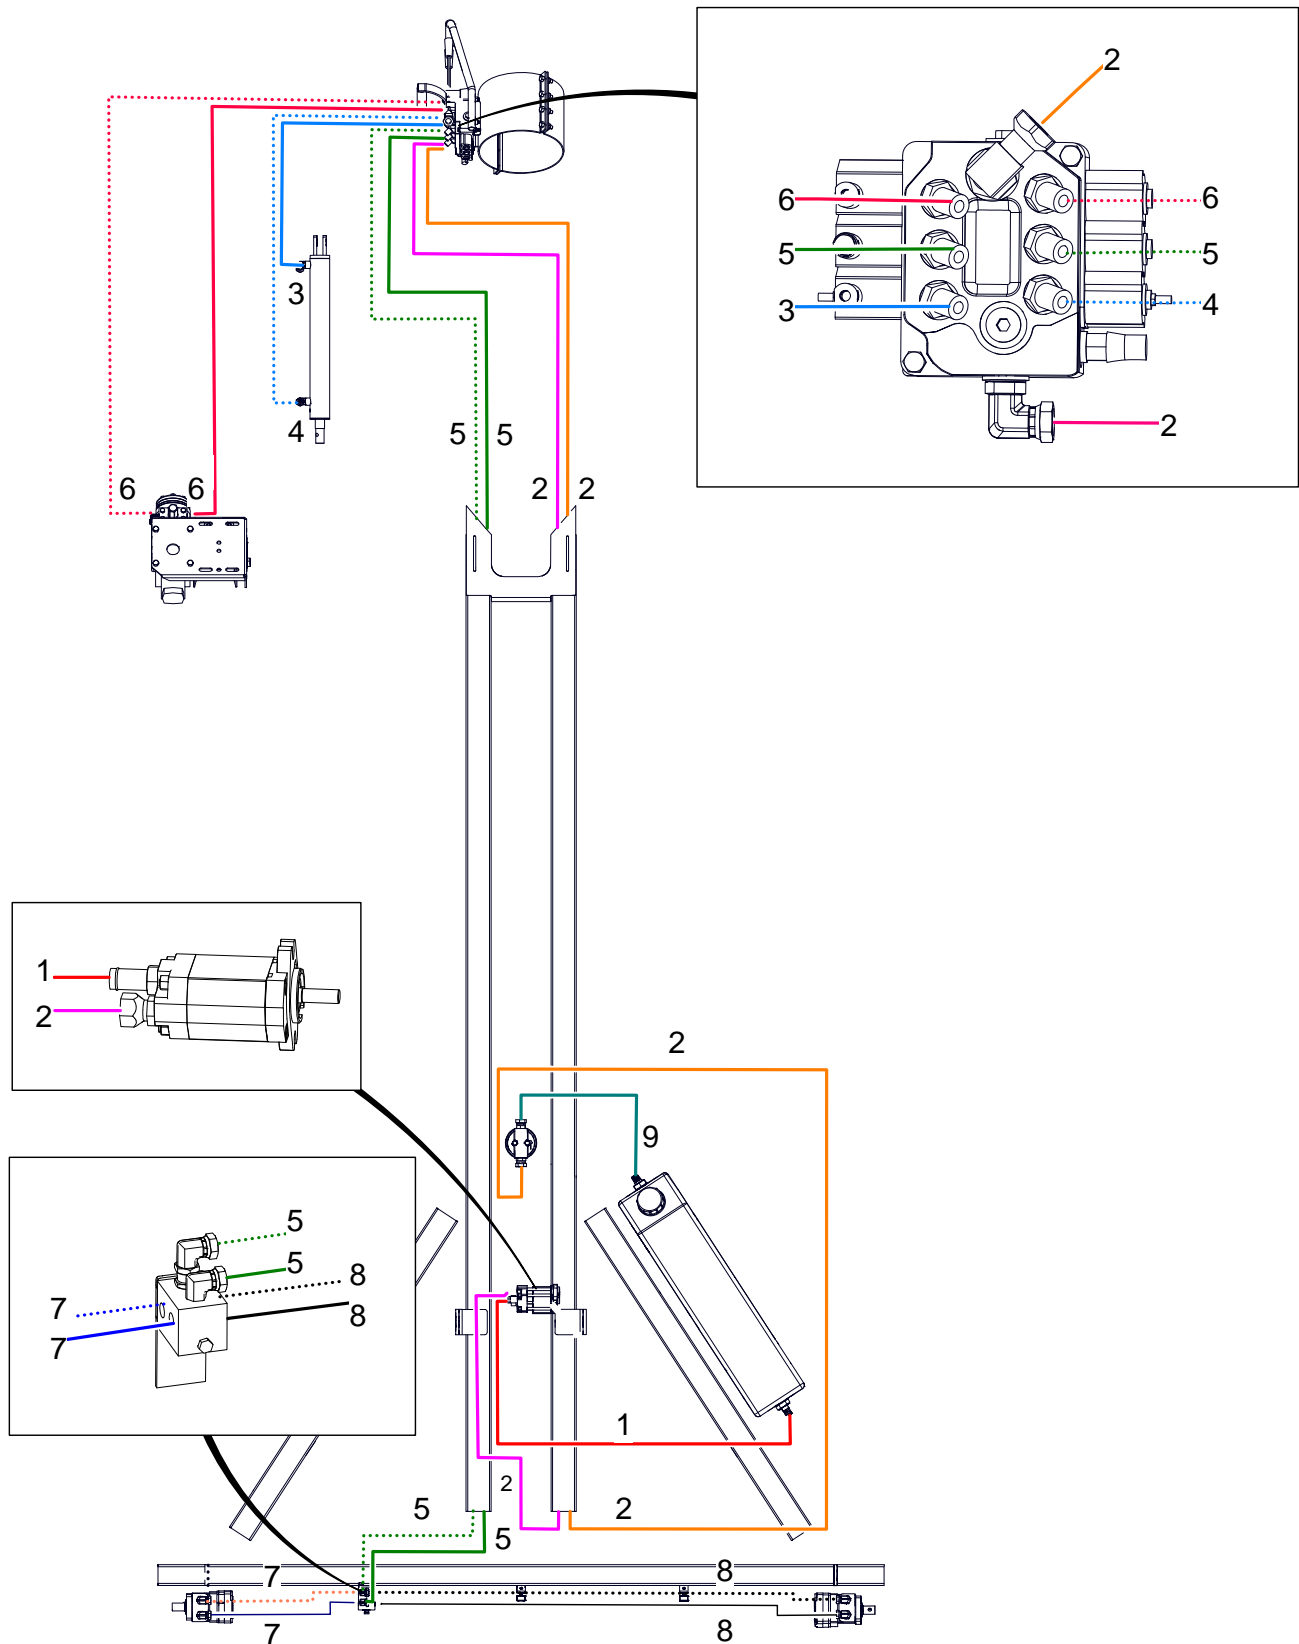

HYDRAULIC HOSES, 31 ft (SP KIT)

Hose identification is defined by a single band of colour on the valve end of the hose: Blue - 3 & 4, Green - 5, White - 6

HYDRAULIC HOSES, 31 ft (SP KIT)

ITEM	PART NO.	DESCRIPTION
1	10-24094	3/4" X 78" HYDRAULIC HOSE
2	10-29364	1/2" X 173" HYDRAULIC HOSE
3	10-29381	3/8" X 33" HYDRAULIC HOSE
4	10-28227	3/8" X 46" HYDRAULIC HOSE
5	10-29688	3/8" X 152" HYDRAULIC HOSE
6	10-29907	3/8" X 34" HYDRAULIC HOSE
7	10-23371	3/8" X 18" HYDRAULIC HOSE
8	10-29443	3/8" X 56" HYDRAULIC HOSE
9	10-24091	1/2" X 22" HYDRAULIC HOSE