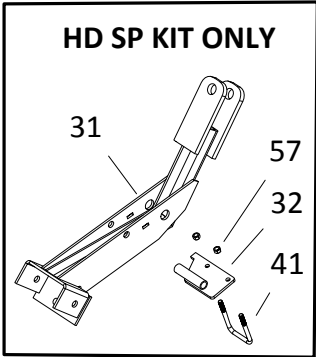

SP KIT PARTS

ITEM	PART NO.	DESCRIPTION
46	10-18699	BOLT, 3/8" X 2-1/2" GR5 PLTD
47	9900800	1/4" X 3/4" NC BOLT GR 5 PLTD
48	10-22937	CARRIAGE BOLT, 3/8" X 1-3/4" GR5 PLTD
49	10-18097	1" RIM WASHER 9900052-2
50	10-17392	WASHER 3/8" FLAT PLTD 0601008
51	10-19603	LOCKWASHER 5/16" PLTD 9900523
52	9900783	1/4" LOCKWASHER PLTD
53	10-27336	WASHER, 5/16" FLAT 9900529
54	9900683	FLAT WASHER, 1/4" PLTD
55	10-19598	LOCKNUT 7/16" 9900643
56	10-28449	LOCKNUT 1/4" 9900562
57	10-17402	LOCKNUT 3/8" 0601007
58	9900760	NUT JAM 1 UNF PLT
59	10-19147	1/4 CABLE CLAMP 4500081