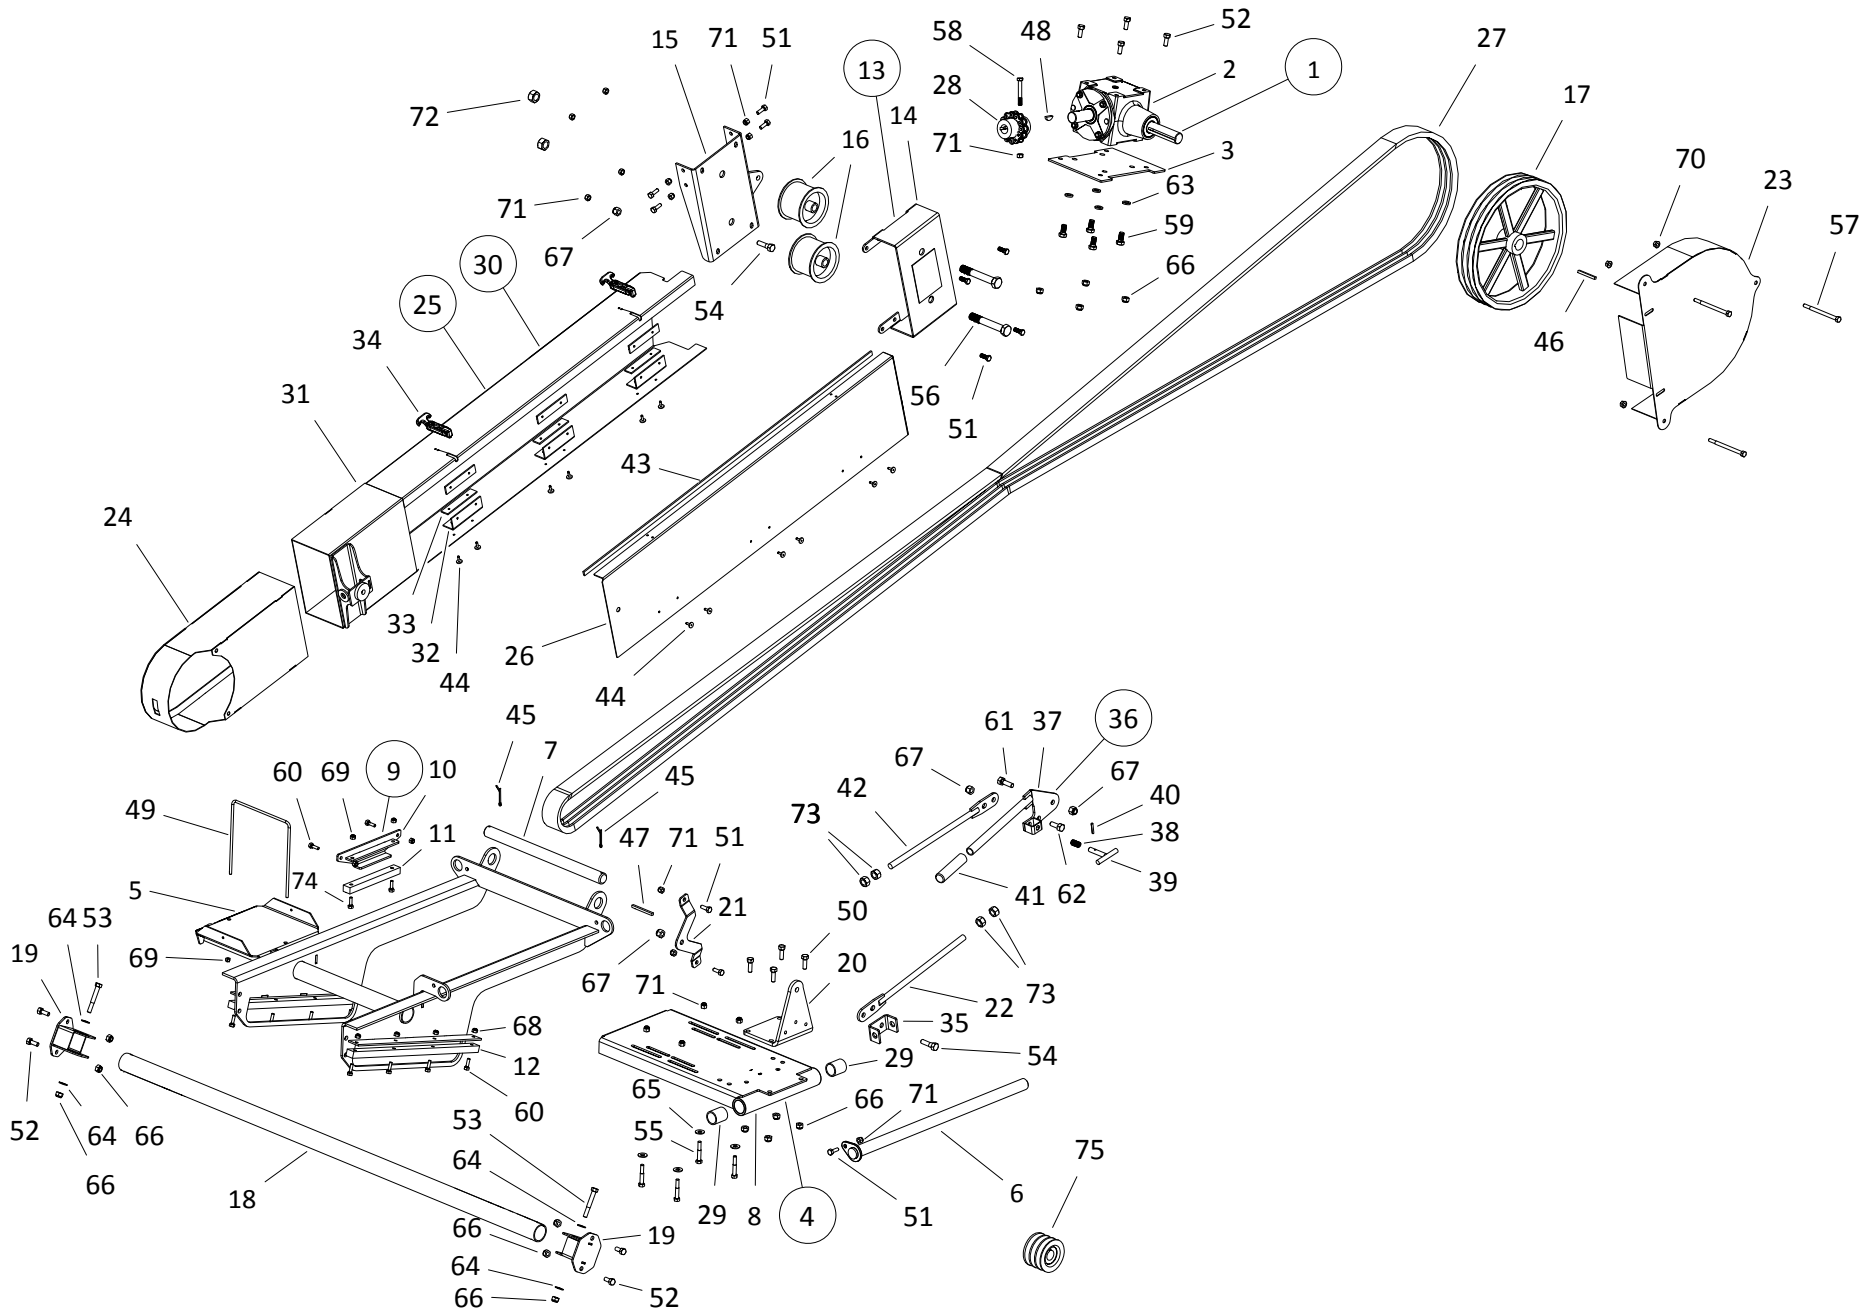

DRIVE COMPONENTS, STX2 8 | 10-51 (2020)

DRIVE COMPONENTS, STX2 8 | 10-51 (2020)

ITEM	PART NO.	DESCRIPTION
49	10-28448	UBOLTSQ1/4NCX8-1/4X9-3/4X4THDGR5PLT
50	10-18698	BOLT 7/16" X 1-1/4" 9900219
51	10-18955	BOLT 3/8" X 1" 9900699
52	10-19542	BOLT, 7/16" X 1" PLTD 4500068
53	10-19546	BOLT 7/16" X 3"
54	10-19974	BOLT, 1/2" 1-3/4" GR8 9900133
55	10-28745	3/8" X 2-1/4" NC BOLT GR 5 PLTD
56	10-23837	3/4" X 5" NC BOLT GR 5 PLTD
57	10-23513	3/8" X 5" NC BOLT GR 5 PLTD
58	10-19541	3/8" X 2-3/4" NC BOLT GR 2 PLTD
59	10-19231	BOLT, 1/2 X 1" 9900558
60	10-18091	5/16" X 1" NC BOLT GR 2 PLTD
61	10-19589	BOLT 1/2" X 1-1/2" 9900536
62	10-19588	BOLT 1/2" X 1-1/4" 9900588
63	10-19605	LOCK WASHER, 1/2" PLTD
64	10-28485	SAE WASHER PLTD,7/16 9900787
65	10-17392	WASHER 3/8" FLAT PLTD 0601008
66	10-19598	LOCKNUT 7/16" 9900643
67	10-19599	LOCKNUT 1/2" 9900538
68	10-19980	LOCKNUT, 5/16" PLTD
69	10-28449	LOCKNUT 1/4" 9900562
70	10-19596	WHIZNUT 3/8" 9900788
71	10-17402	LOCKNUT 3/8" 0601007
72	10-19601	LOCKNUT, 3/4" PLTD
73	10-19864	NUT, 5/8"HEX
74	10-19988	BOLT, 1/4" X 1" GR2 9900603
75	05-A122	PULLEY, 4.2 X 1-1/8, DBL B
75	05-A268