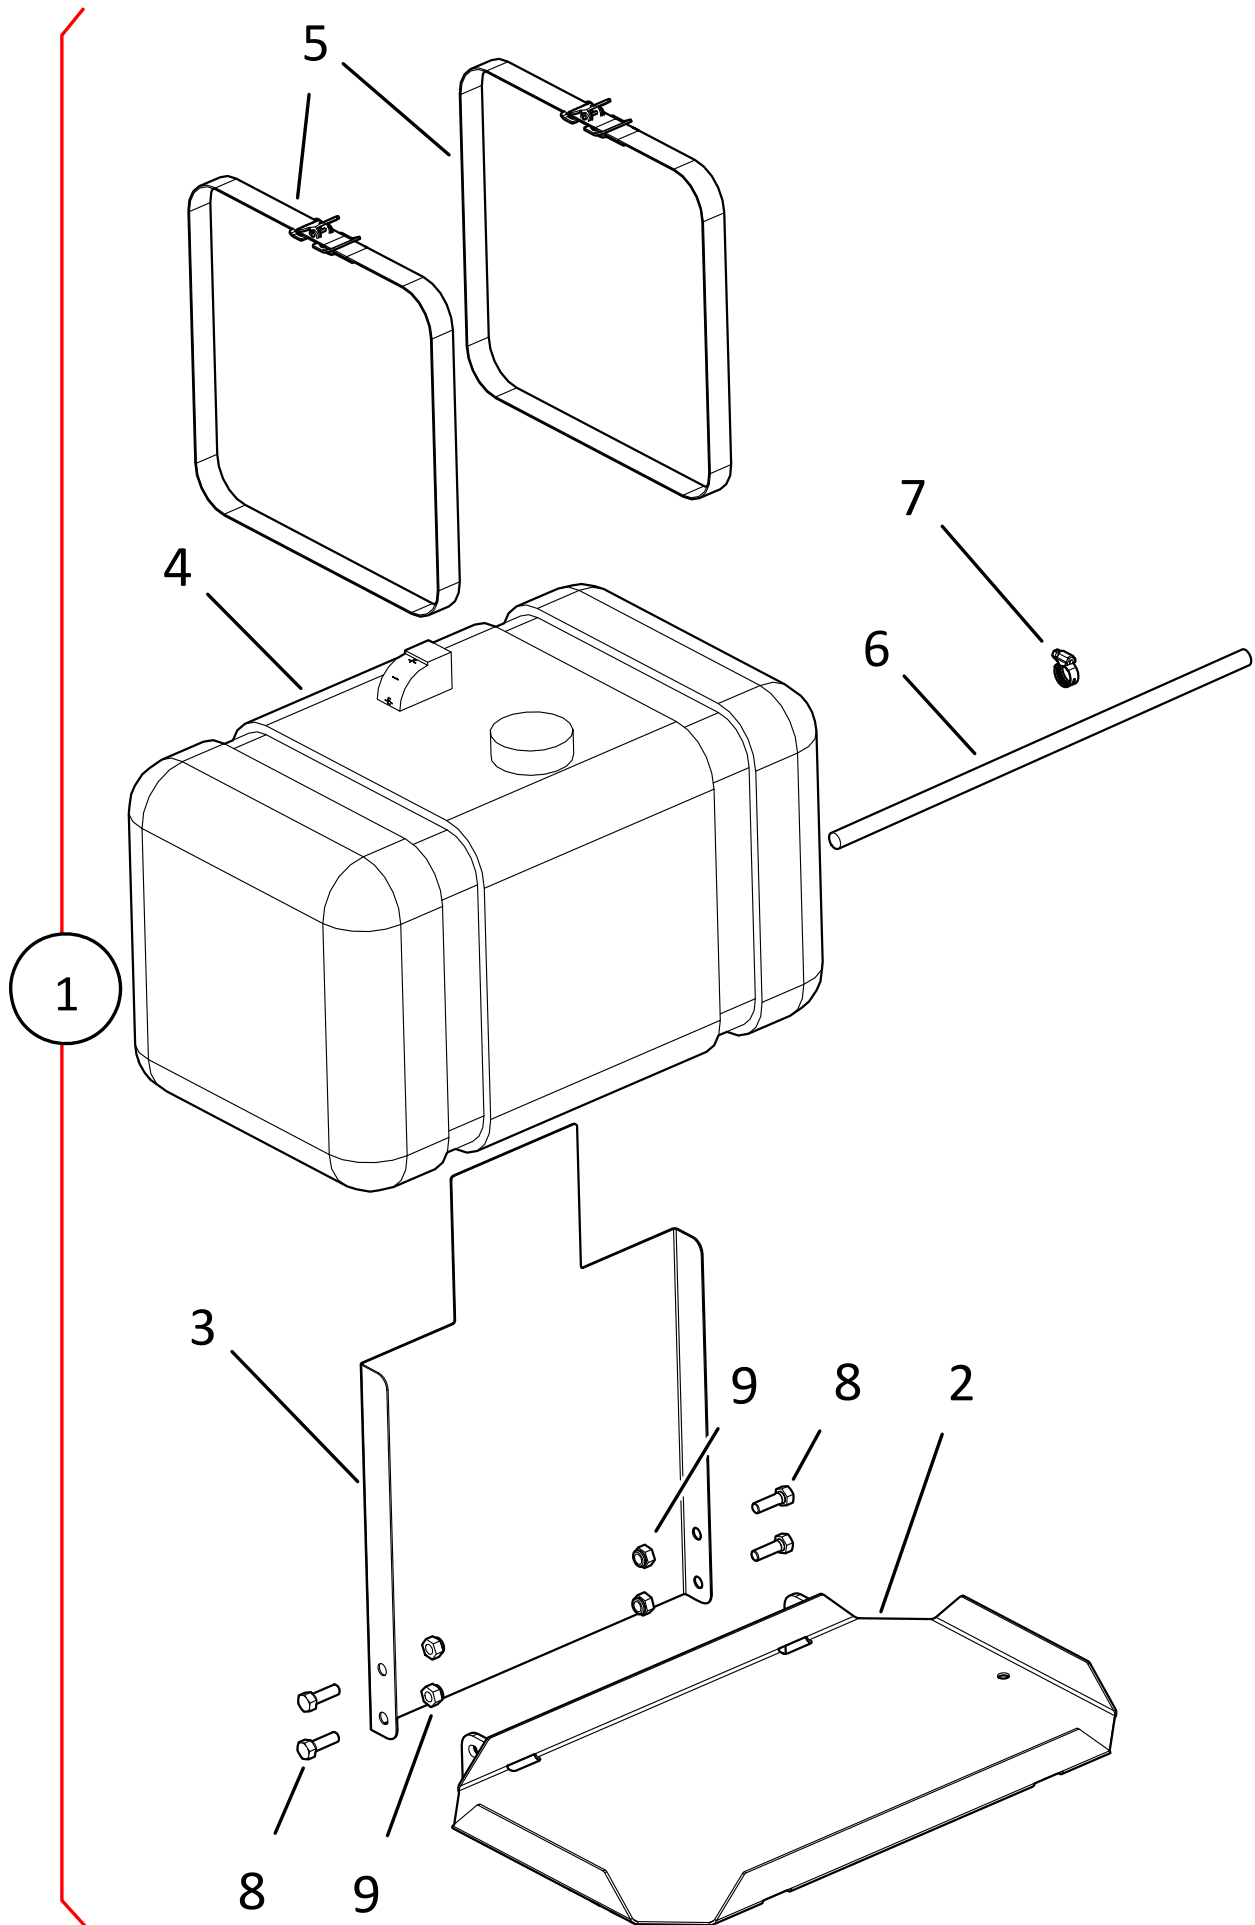

GAS TANK KIT (A415)

GAS TANK KIT (A415)

ITEM	PART NO.	DESCRIPTION
1	05-A415	STX2 (2019) GAS TANK PKG
2	10-24007	MNT, GAS TANK, STX
3	10-24018	HEAT SHIELD, STX2/XTA
4	10-23121	08668 - 12 GALLON FUEL TANK (TALL)
5	10-23122	STRAP, NYLON - 54" W/SPRING BUCKLE
6	10-24106	1/4 FUEL HOSE, 60"
7	1200024	1/4" HOSE CLAMP
8	10-18698	BOLT 7/16" X 1-1/4" 9900219
9	10-19598	LOCKNUT 7/16" 9900643