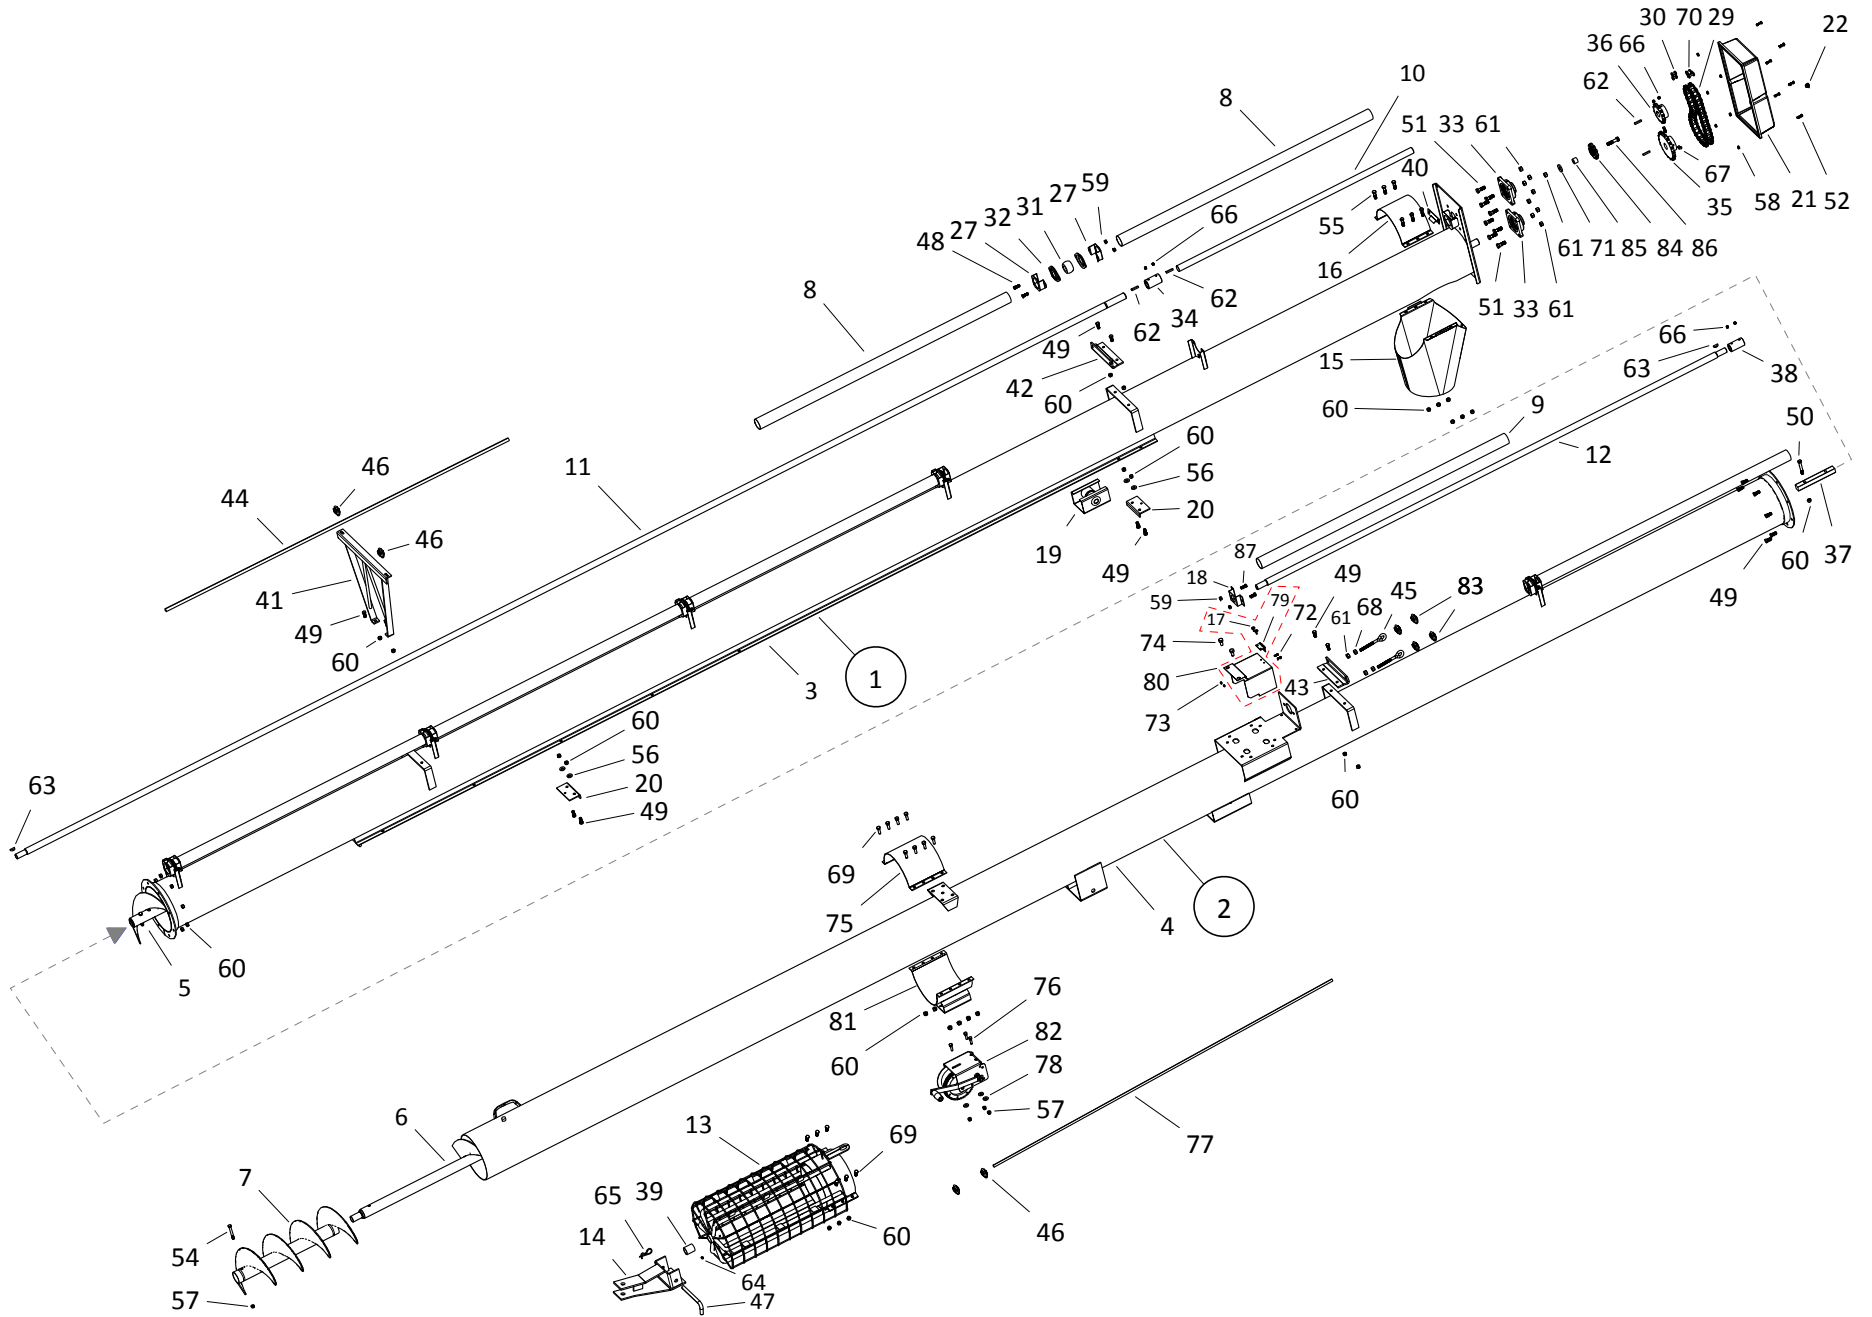

TUBE COMPONENTS, 10" X 51 ft SILVER

TUBE COMPONENTS, 10" x 51 ft SILVER

ITEM	PART NO.	DESCRIPTION
1	10-23151SR	UPPER TUBE BUNDLE
2	10-23162SR	LOWER TUBE BUNDLE
3	10-23165SR	UPPER TUBE ONLY
4	10-23172SR	LOWER TUBE ONLY
5	10-23183	10" UPPER FLIGHT
6	10-23189	LWR FLT W/INTK FLT
7	10-17535	INTAKE FLIGHT 4506113
8	10-23614WH	UPPER DS GUARD, 57-3/4"
9	10-23245WH	LOWER DRIVESHAFT GUARD
10	10-29736	UPPER SHORT DRIVESHAFT
11	10-23184	MIDDLE DS
12	10-23230	LOWER DRIVESHAFT
13	10-29738	INTAKE W/SHIELD,BUSH
14	10-17180	CLEVIS
15	200568RD	MKX/X10 2-PIECE SPOUT WELD'T
16	10-27235	10" HITCH RING
17	10-18185	LARGE FLANGE RIVET
18	10-23268	DS GUARD HANGER BRKT, LWR
19	10-18763	TRACK SHOE
20	10-18762	J TRACK STOP
21	10-17160GHR	OIL COVER, HEAD
22	10-17179	3/8 OIL BATH PLUG
27	10-23250WH	FLANGE BEARING HANGER BRACKET
29	10-23185	CHAIN #80 X 31P W/CONN LINK (HEAVY)
30	10-19323	#80 CONNECTOR LINK (HEAVY)
31	10-18691	1-1/4 WOOD BEARING
32	10-18695	1-1/4" FLANGE, 2-HOLE
33	10-19567	BEARING, 1-1/4 PILLOW 4500067
34	10-19770	DRIVESHAFT CONNECTOR, 1-1/4"
35	10-23831	80B19 X 1-1/4 SPROCKET
36	10-23180	80B12 X 1-1/4 SPROCKET
37	10-21690	MKX/X10 FLIGHT CONNECTING SHAFT
38	10-19119	DRIVESHAFT CONNECTR
39	10-19776	BUSHING, 1-1/4"
40	10-23617WH	SHIELD STOP, UPPER
41	10-19324WH	REGULAR TRUSS BRACKET
42	10-27863WH	CABLE ANCHOR
43	10-27960WH	TRUSS CABLE ANCHOR BT
44	10-24030	TRUSS CABLE
45	10-19331	EYE BOLT/NUT 1/2" X5" 4503071
46	10-19147	1/4 CABLE CLAMP 4500081
47	10-17181	CLEVIS PIN
48	10-18955	BOLT 3/8" X 1" 9900699
49	10-19542	BOLT, 7/16" X 1" PLTD 4500068
50	10-19546	BOLT 7/16" X 3"
51	10-19589	BOLT 1/2" X 1-1/2" 9900536
52	10-19988	BOLT, 1/4" X 1" GR2 9900603
54	10-27981	BOLT 3/8" X 3" PLATED
55	10-28744	7/16 X 1-1/2 NC BOLT GR5 PLTD
56	10-17182	7/16 TRACK WASHER