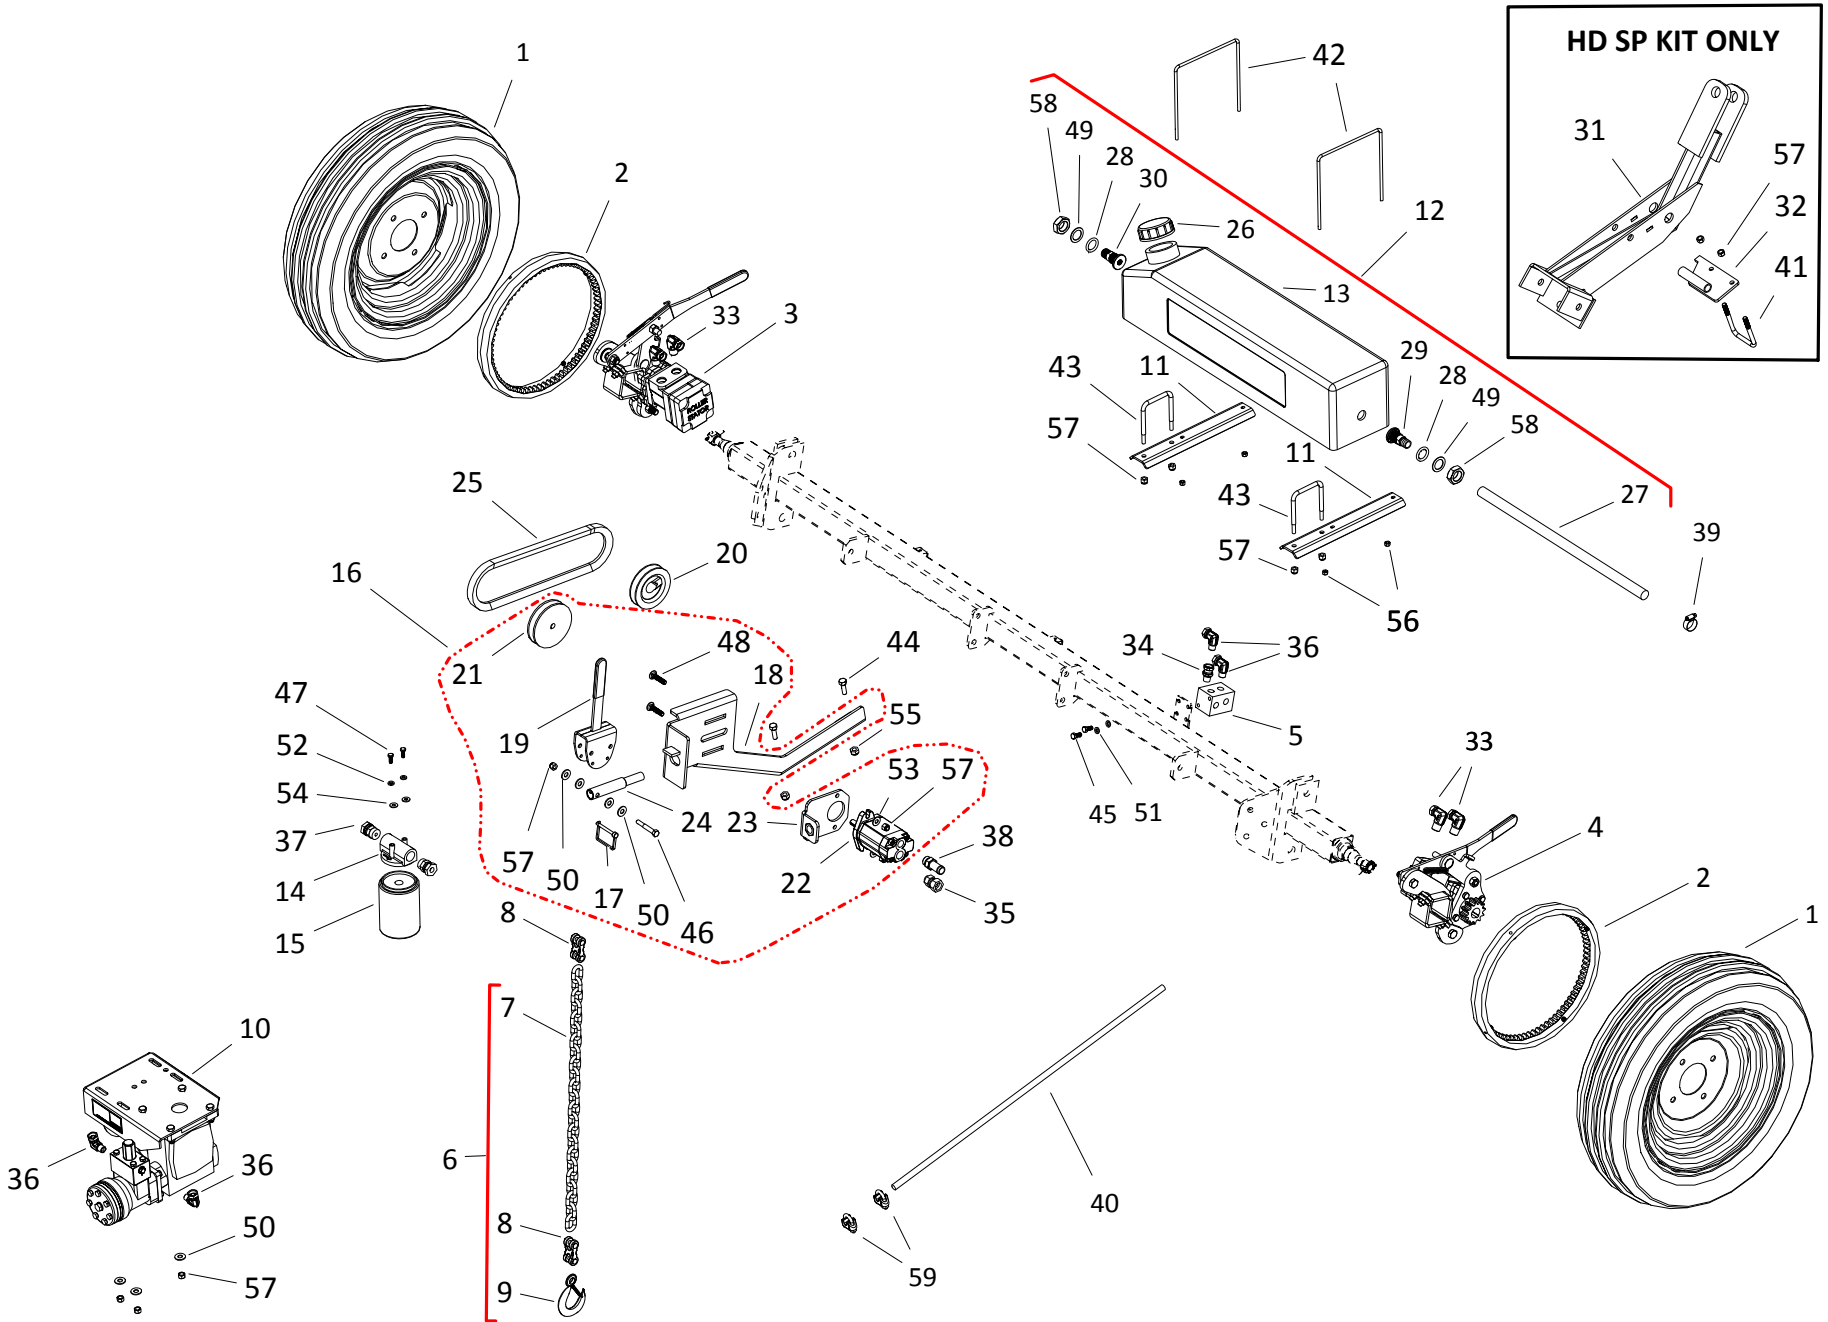

SP KIT PARTS

ITEM	PART NO.	DESCRIPTION
1	10-22289	15 X 4.5 X 4 BOLT WHEEL W/ RING GEAR
2	10-28175	RING GEAR WITH 4 SET SCREWS
3	0200015EL	OC ASSY COMPLETE W/MTR/PIN LH
4	0200015ER	OC ASSY COMPLETE W/MTR/PIN RH
5	10-28180	CUSHION BLOCK
6	10-24214	ASSY, SAFETY CHAIN W/ HOOK, 23 LINK
7	10-24215	5/16 GRADE 30 CHAIN X 23 LINK, PLTD
8	10-20083	5/16" MID LINK
9	10-28997	1/2T EYE HOIST HOOK W/LATCH
10	10-23515	HYD WINCH ASSY, RED
11	10-24019	MNT, HYD TANK
12	10-23226	HYD TANK ASSY, 22L BLACK
13	9900052B-1	22L TANK (BLACK)
14	9900993	FILTER HEAD, INLINE, 3/4" FNPT
15	9900994	FILTER HYD, 10 MICRON, 3/4"
16	10-24056	ASSY, HYD PUMP
17	10-24057	QUICK PIN 1/4 X 2-1/4
18	10-24008	MNT, PUMP BRKT
19	10-24009	HANDLE, PUMP
20	10-28061	PULLEY, 4-1/2 X 1-1/8, SINGLE
21	10-28200	PULLEY, 4.5 X 0.5, SINGLE
22	10-28205	HYDRAULIC PUMP
23	10-24010	BRKT, PUMP ADJUST
24	10-24011	PUMP PUSH BAR
25	10-24061	BX35 BELT (NOTCHED BELT)
26	1200011	CAP,FOR RESERVOIR & GAS TANK
27	10-29389	HYDRAULIC HOSE, 3/8" X 18"
28	9900240	O-RING, #318
29	9900021	ALUM FITTING FOR OIL RESERVOIR
30	9900232A	FITTING, 1" BLKHD X 1/2 MNPT X 3/8 FNPT
31	10-23376	OFFSET HITCH (8" HD SP KIT ONLY)
31	10-22750	OFFSET HITCH (10" HD SP KIT ONLY)
32	10-22833	HITCH MOUNT (HD SP KIT ONLY)
33	10-22557	STEEL ELBOW, 8MNPT X 6 FNPSM
34	10-23249	STEEL FITTING, 3/8" MNPT X 3/8" FNPSM
35	10-28477	STEEL FITTING 9900228
36	10-28757	STEEL ELBOW, 90, 6 MNPT X 6 FNPSM
37	2300053	STEEL FITTING, 3/4 MNPT X 1/2 FNPSM
38	9900203	STEEL FITTING, 3/4 HB X 10 MORB
39	9900215	#012 (3/4"HOSE) HOSE CLAMP
40	10-19248	WINCH CABLE
40	10-18823	WINCH CABLE
40	10-19249	LIFT CABLE
40	10-19250	LIFT CABLE
40	10-27963	WINCH CABLE, 1/4" x 55'
41	10-28445	UBOLTSQ3/8NCX2-5/8X3-3/4X1-1/4THD
42	10-22390	UBOLTSQ1/4NCX7-1/4X7-5/8GR5PLT
43	10-28833	UBOLTSQ3/8NCX3-1/16X4X1THD PLTD
44	10-18698	BOLT 7/16" X 1-1/4" 9900219
45	10-19538	BOLT,5/16X3/4 PLTD 9900797