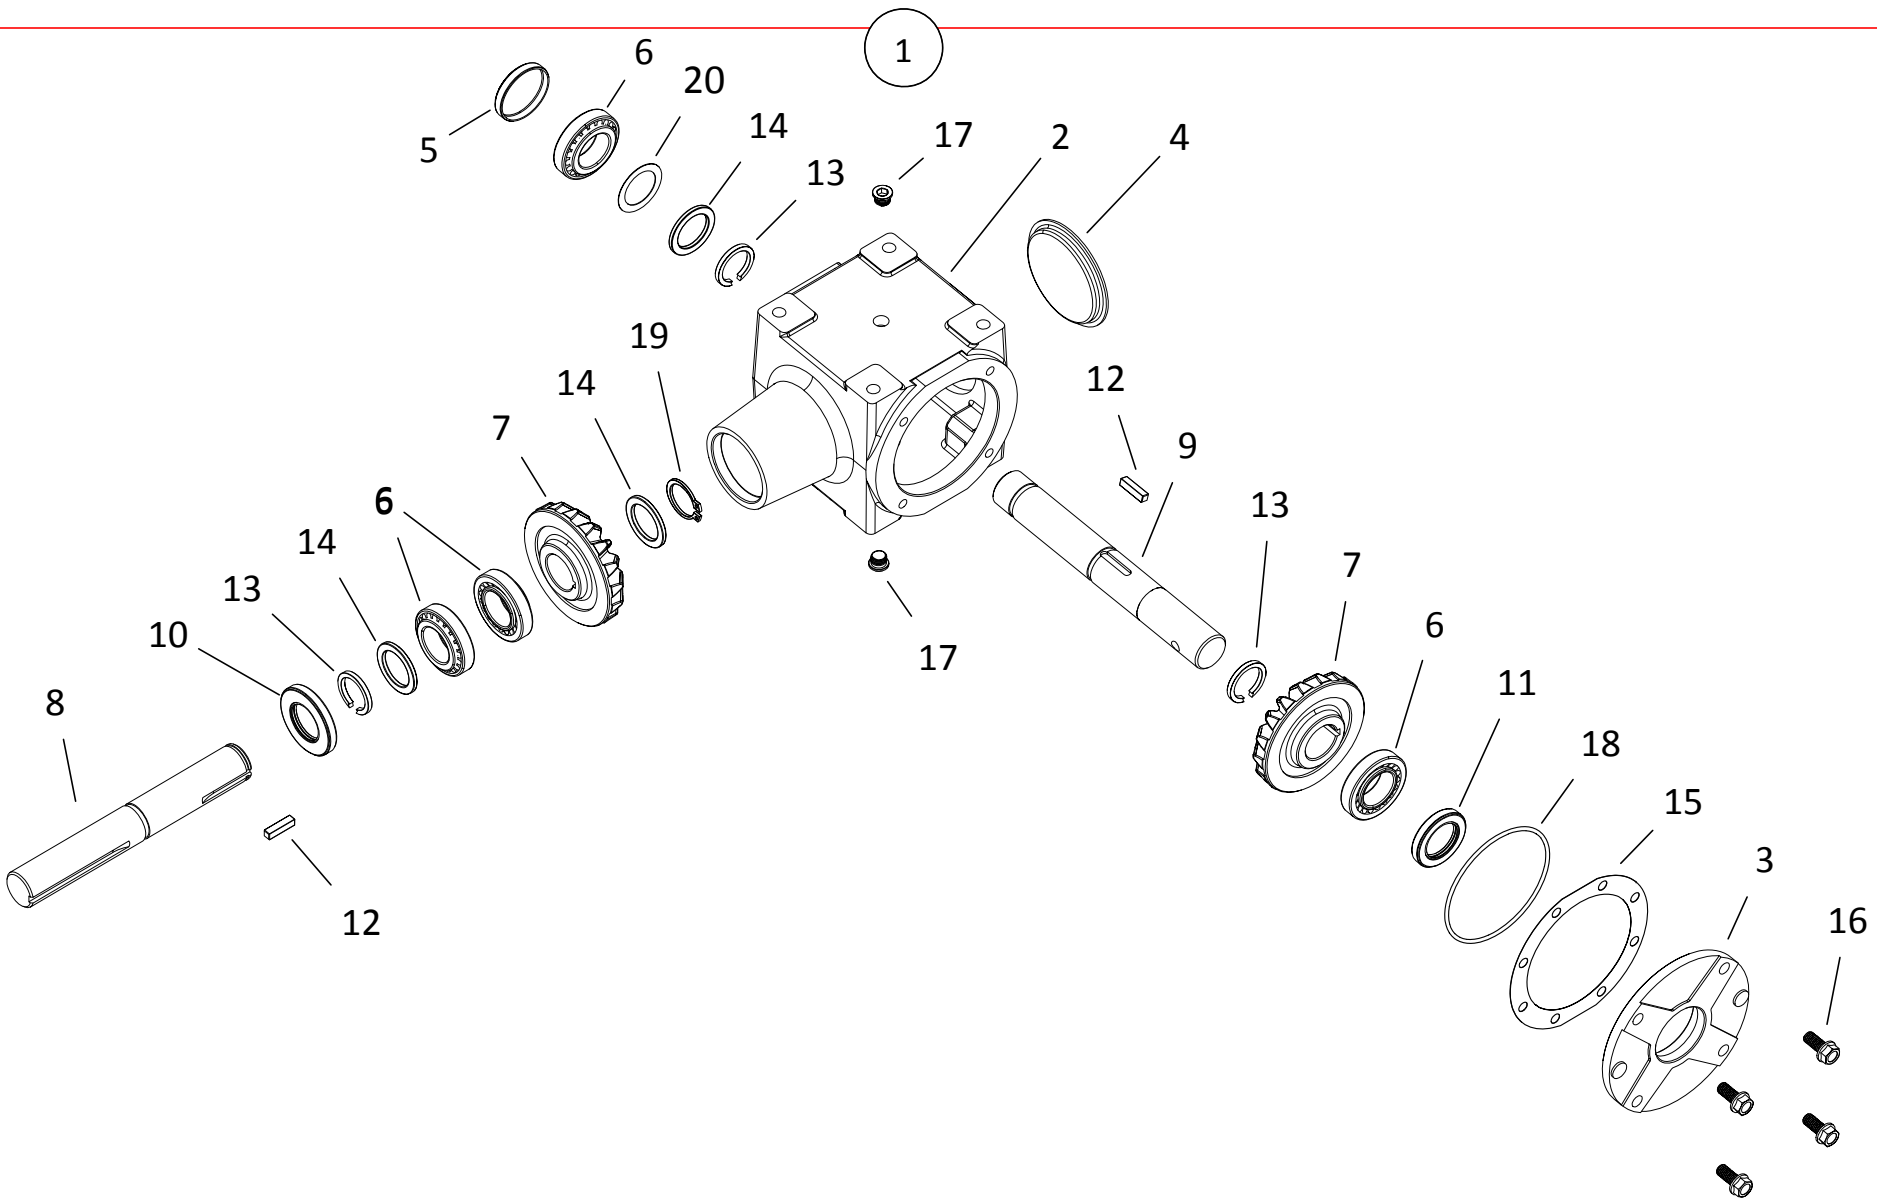

GEARBOX (29676)

ITEM	PART NO.	DESCRIPTION
1	10-29676	GEARBOX
2	10-17173	HOUSING
3	10-18423	GEARBOX CAP
4	10-17177	GEARBOX COVER/STAMPING
5	10-18963	GEARBOX EXPANSION PLUG
6	10-19265	CONE BEARING
6	10-19266	CUP
7	10-18428	GEARBOX GEAR
8	10-20429	GEARBOX SHAFT
9	10-17176	GEARBOX SHAFT
10	10-18427	SEAL
11	10-18403	GEARBOX SEAL
12	10-18425	SQUARE KEY, 1/4" X 1-1/8"
13	10-18405	GEARBOX SNAP RING
14	10-18426	GEARBOX SPACER
15	10-18553	GASKET, GEARBOX SHIM
16	10-19955	3/8" X 1" NC BOLT GR 5 BLACK
17	10-18393	1/4 SOLID GEARBOX PLUG
18	10-27701	O-RING, 105 x 3.1 MM
19	10-18962	GEARBOX SNAP RING
20	10-18411	GEARBOX SHIM