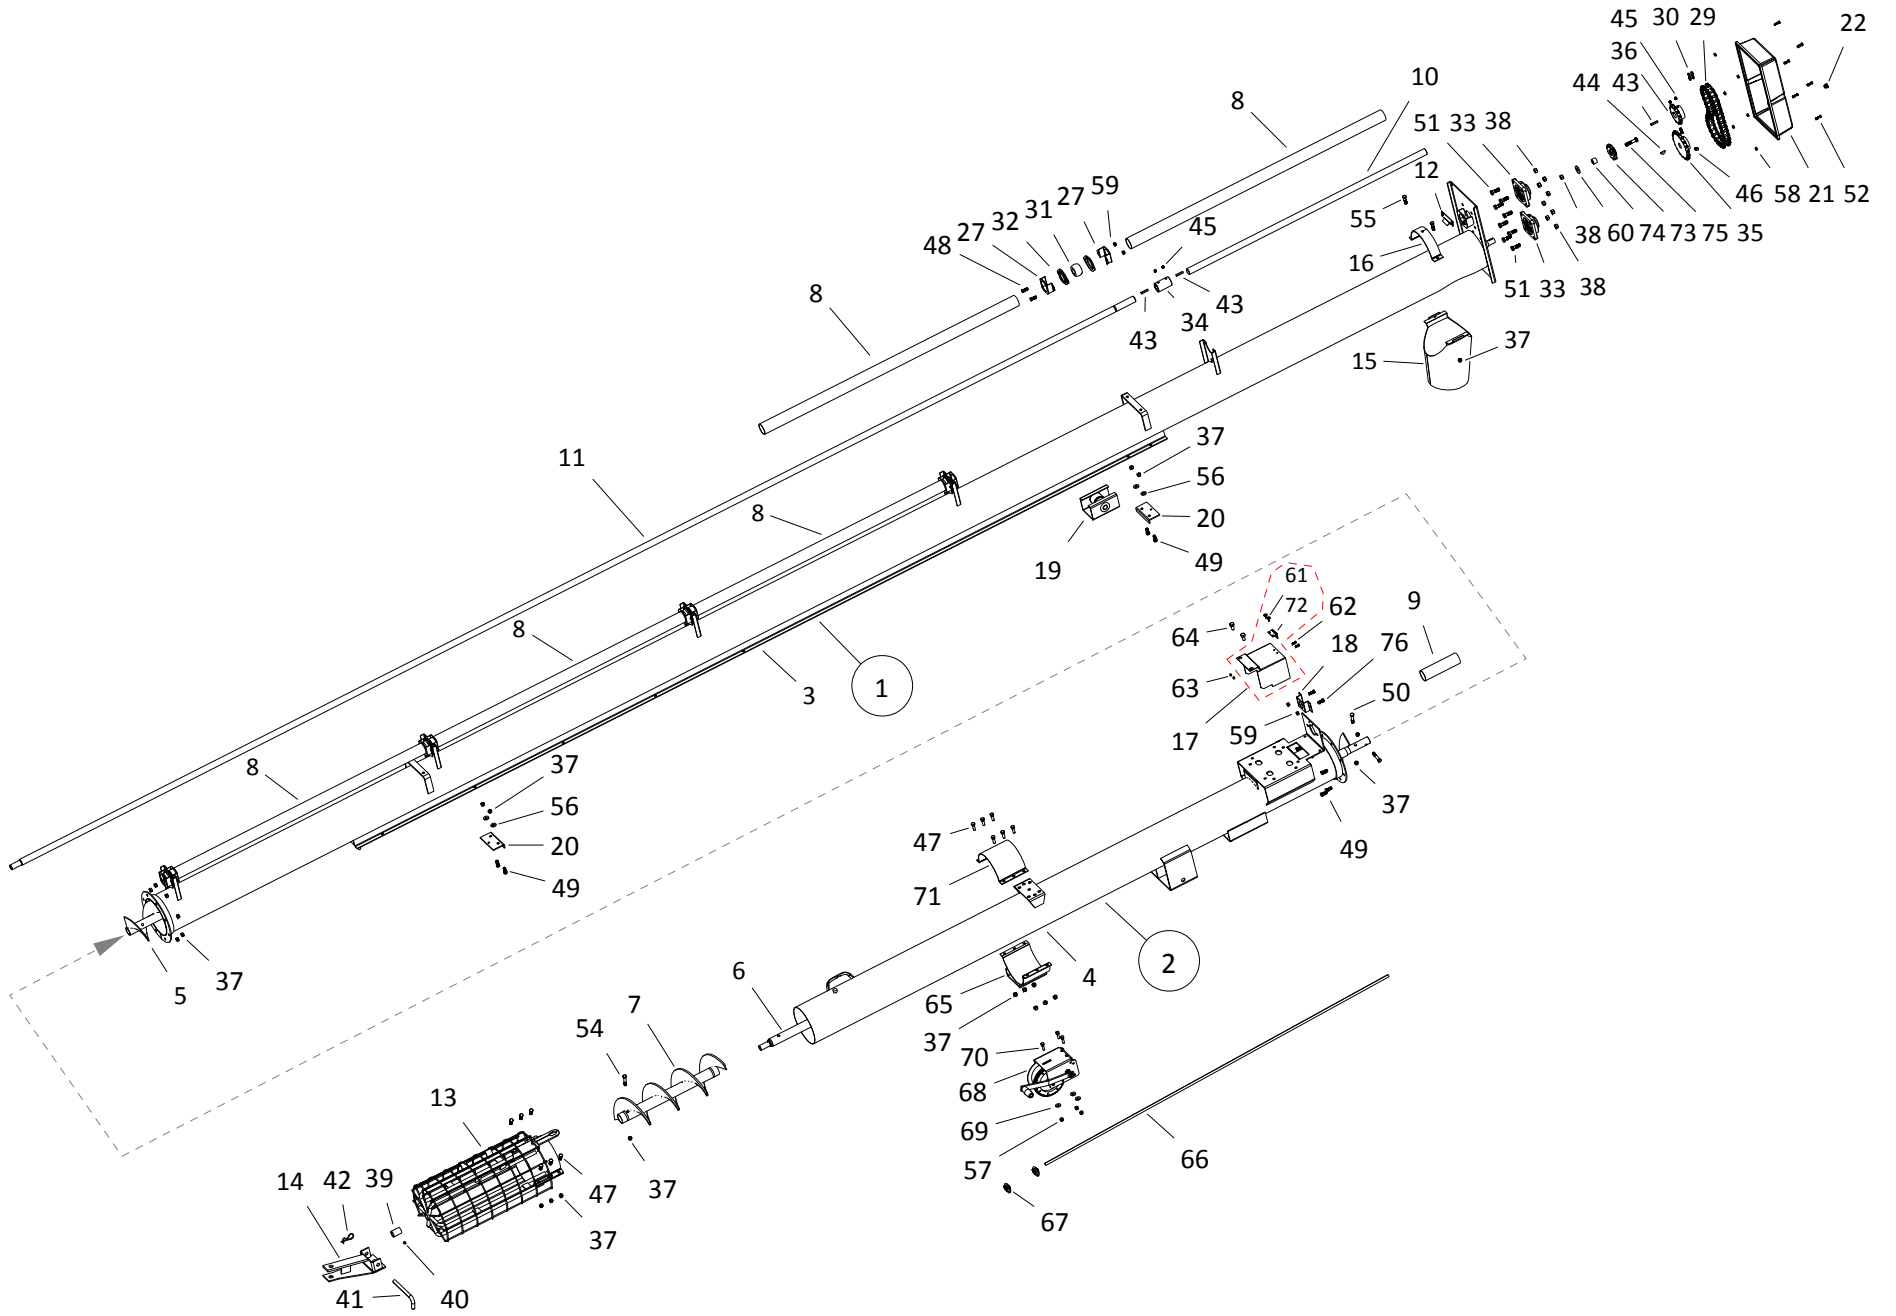

TUBE COMPONENTS, 8" X 36 ft SILVER

10

TUBE COMPONENTS, 8" x 36 ft SILVER

ITEM	PART NO.	DESCRIPTION
56	10-17182	7/16 TRACK WASHER
57	10-17402	LOCKNUT 3/8" 0601007
58	10-19594	WHIZNUT 1/4" 9900130
59	10-19596	WHIZNUT 3/8" 9900788
60	10-17401	WASHER 1/2" FLAT 9900565
61	10-18185	LARGE FLANGE RIVET
62	10-28656	BOLT, #10 X 3/4 PLTD
63	10-28657	LOCKNUT, #10 PLTD
64	10-22936	BOLT, 1/2" X 3/4" GR5 PLTD
65	10-24100	MNL WINCH 8" TUBE CLAMP
66	4503065	WINCH CABLE
67	10-19147	1/4 CABLE CLAMP 4500081
68	10-19152	WINCH & HANDLE
69	10-17392	WASHER 3/8" FLAT PLTD 0601008
70	10-19975	BOLT, 3/8X 1-1/4 GR5 9900531
71	10-27454	8" HITCH RING
72	10-18188	2 BUTT HINGE, PLATED
73	200477	80X9T 1/2 BORE IDLER SPROCKET
74	10-24382	IDLER SPROCKET SPACER
75	9900560	1/2" X 2-1/4" NC BOLT GR 5 PLTD
76	10-19540	BOLT, 3/8 X 3/4" PLT 9900530