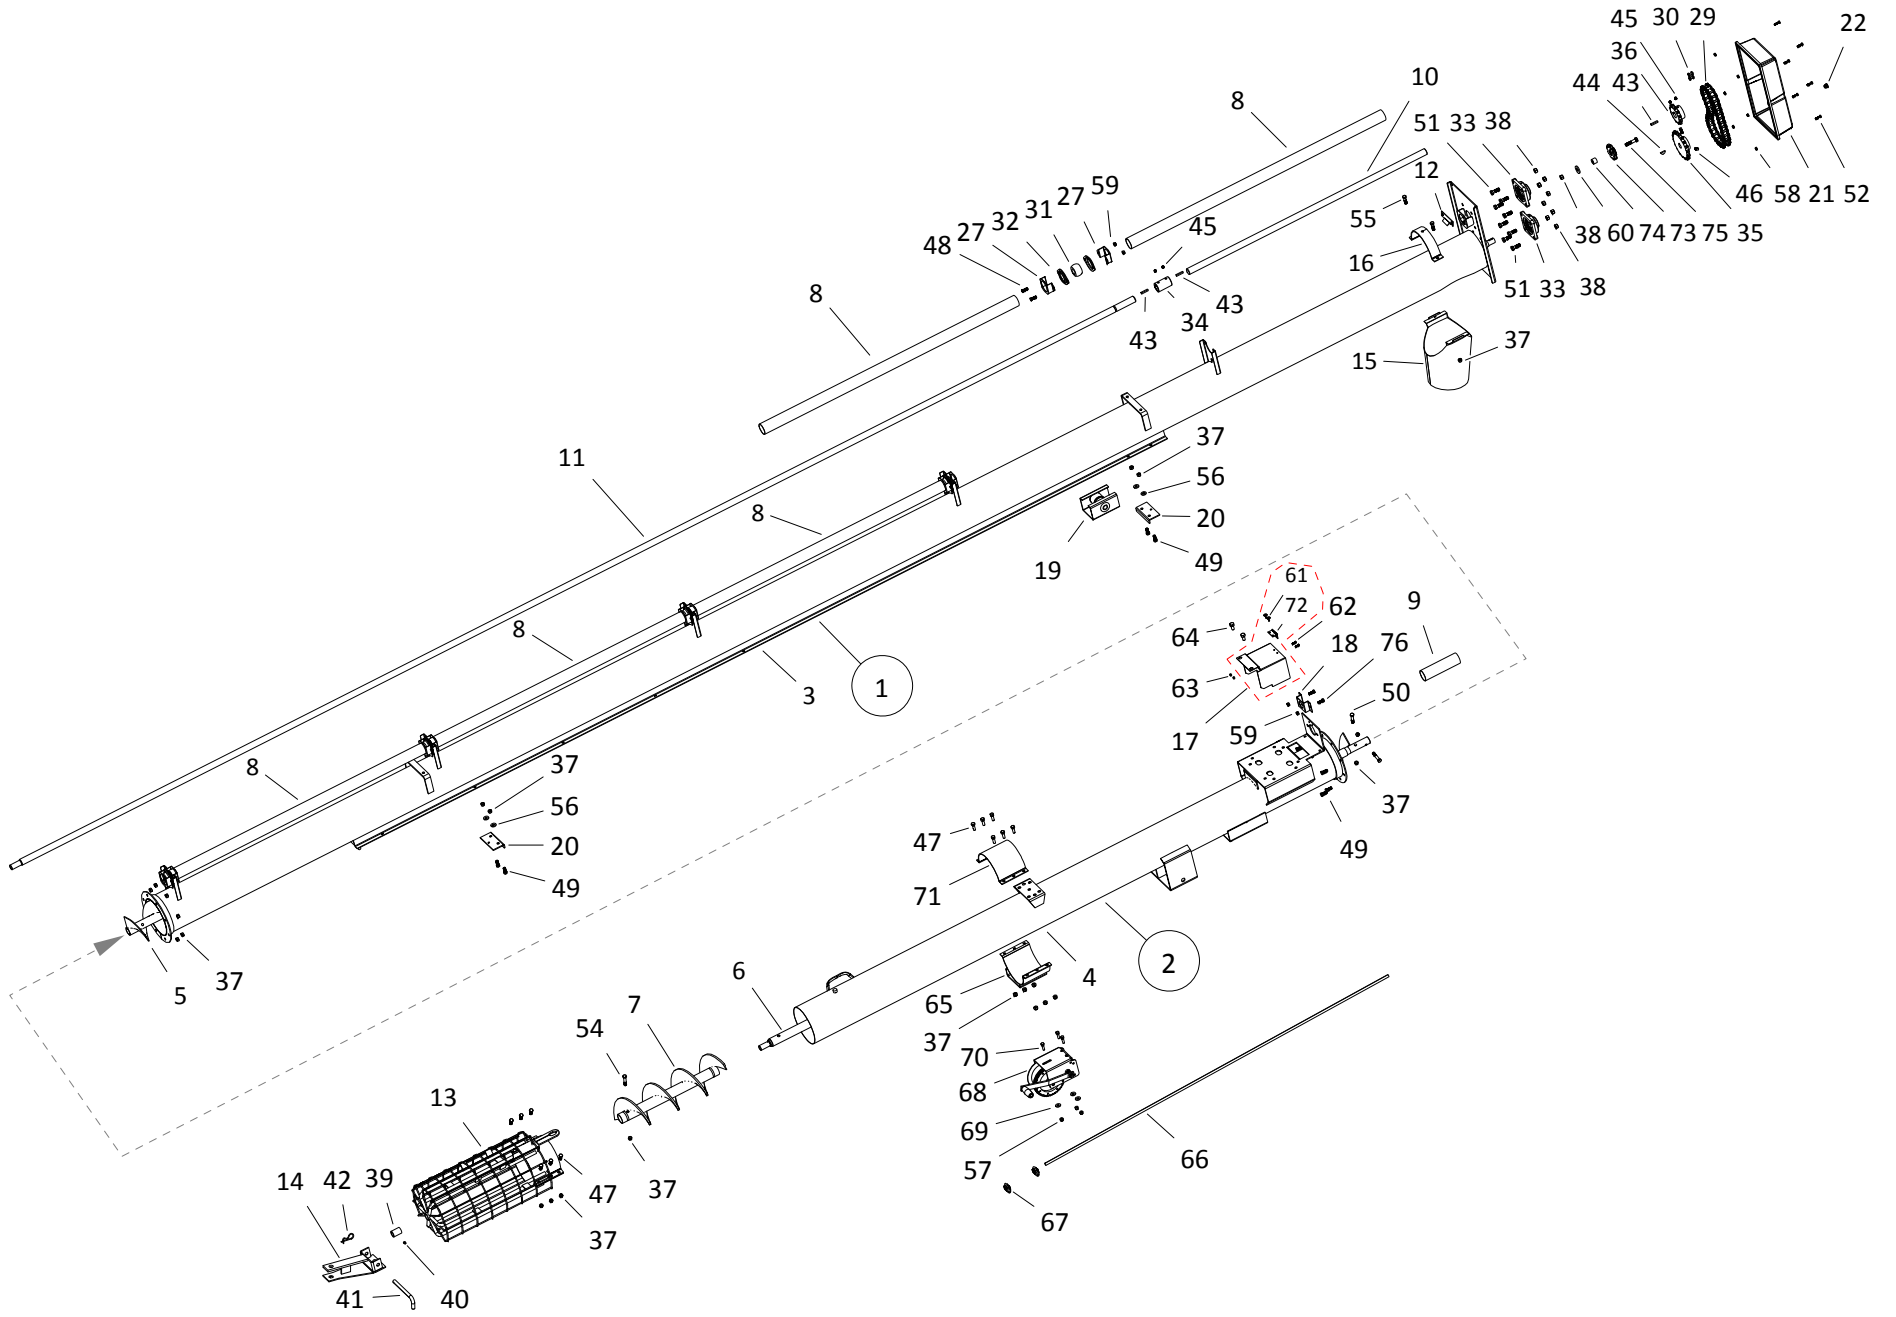

TUBE COMPONENTS, 8" X 36 ft SILVER

8

TUBE COMPONENTS, 8" x 36 ft SILVER

ITEM	PART NO.	DESCRIPTION
1	10-23153SR	UPPER TUBE BUNDLE
2	10-23155SR	LOWER TUBE BUNDLE
3	10-23163SR	UPPER TUBE ONLY
4	10-23166SR	LOWER TUBE ONLY
5	200475	UPPER FLIGHT
6	10-29732	LWR FLIGHT W/INTAKE FLGHT
7	10-18920	MK80 BOOT FLIGHT SECTION
8	10-23614WH	UPPER DS GUARD, 57-3/4"
9	10-23246WH	LOWER DS GUARD 7-7/8"
10	10-29736	UPPER SHORT DRIVESHAFT
11	10-23184	MIDDLE DS
12	10-23617WH	SHIELD STOP, UPPER
13	10-29726	INTAKE W/SHIELD,BUSHG
14	10-17123	CLEVIS
15	10-29306	SPOUT, 8 INCH ROLLED
16	10-19460	CLAMP, W80 HALF
17	10-24076	CHAIN COUPLER GUARD, ASSY
18	10-23268	DS GUARD HANGER BRKT, LWR
19	10-18763	TRACK SHOE
20	10-18762	J TRACK STOP
21	10-17160GHR	OIL COVER, HEAD
22	10-17179	3/8 OIL BATH PLUG
27	10-23250WH	FLANGE BEARING HANGER BRACKET
29	10-23185	CHAIN #80 X 31P W/CONN LINK (HEAVY)
30	10-19323	#80 CONNECTOR LINK (HEAVY)
31	10-18691	1-1/4 WOOD BEARING
32	10-18695	1-1/4" FLANGE, 2-HOLE
33	10-19567	BEARING, 1-1/4 PILLOW 4500067
34	10-19770	DRIVESHAFT CONNECTOR, 1-1/4"
35	10-23181	80B18 X 1 SPROCKET
36	10-23180	80B12 X 1-1/4 SPROCKET
37	10-19598	LOCKNUT 7/16" 9900643
38	10-19599	LOCKNUT 1/2" 9900538
39	10-19149	1" BUSHING
40	10-19222	GREASE FTG ZERK 1/4-28 SAE CZ PLTD
41	10-17181	CLEVIS PIN
42	10-17383	3610 GRIP CLIP 2605004
43	10-19606	KEY, 1/4" X 1-1/2" SQ 700615
44	10-19224	1/4" X 1" WOODRUFF KEY (4503192)
45	10-19225	SETSCREW, 3/8" UNC X 3/8" REGULAR
46	10-29118	SETSCREW, 3/8" X 3/4" GR8 SQ HEAD
47	10-18698	BOLT 7/16" X 1-1/4" 9900219
48	10-18955	BOLT 3/8" X 1" 9900699
49	10-19542	BOLT, 7/16" X 1" PLTD 4500068
50	10-19545	7/16" X 2-1/4" NC BOLT GR 8 PLTD
51	10-19589	BOLT 1/2" X 1-1/2" 9900536
52	10-19988	BOLT, 1/4" X 1" GR2 9900603
53	10-27816	BOLT,1/2X2 GR5 PLTD 9900559
54	10-19546	BOLT 7/16" X 3"
55	10-28744	7/16 X 1-1/2 NC BOLT GR5 PLTD