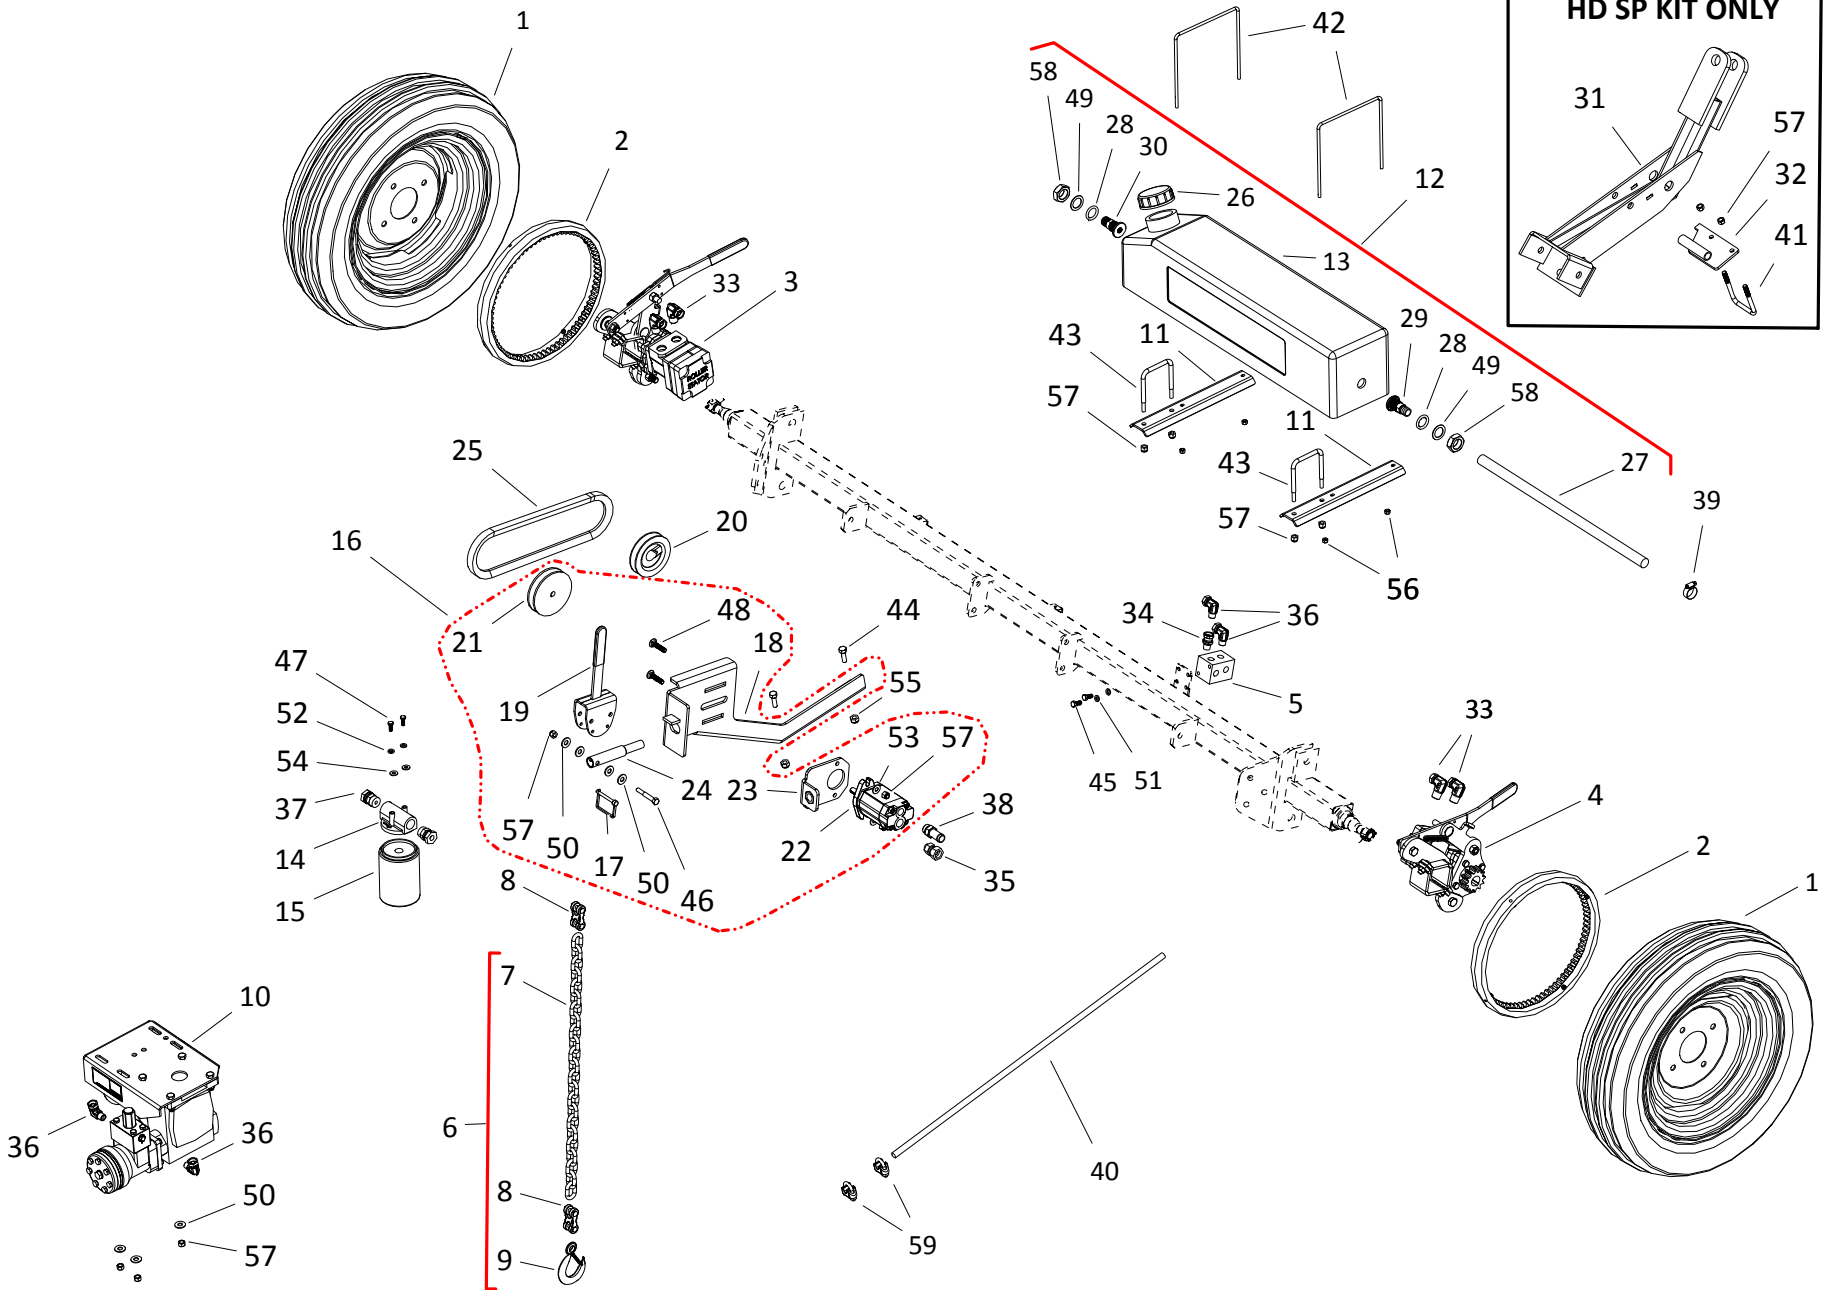

SP KIT PARTS

ITEM	PART NO.	DESCRIPTION
46	10-18699	BOLT, 3/8" X 2-1/2" GR5 PLTD
47	9900800	1/4" X 3/4" NC BOLT GR 5 PLTD
48	10-22937	CARRIAGE BOLT, 3/8" X 1-3/4" GR5 PLTD
49	10-18097	1" RIM WASHER 9900052-2
50	10-17392	WASHER 3/8" FLAT PLTD 0601008
51	10-19603	LOCKWASHER 5/16" PLTD 9900523
52	9900783	1/4" LOCKWASHER PLTD
53	10-27336	WASHER, 5/16" FLAT 9900529
54	9900683	FLAT WASHER, 1/4" PLTD
55	10-19598	LOCKNUT 7/16" 9900643
56	10-28449	LOCKNUT 1/4" 9900562
57	10-17402	LOCKNUT 3/8" 0601007
58	9900760	NUT JAM 1 UNF PLT
59	10-19147	1/4 CABLE CLAMP 4500081