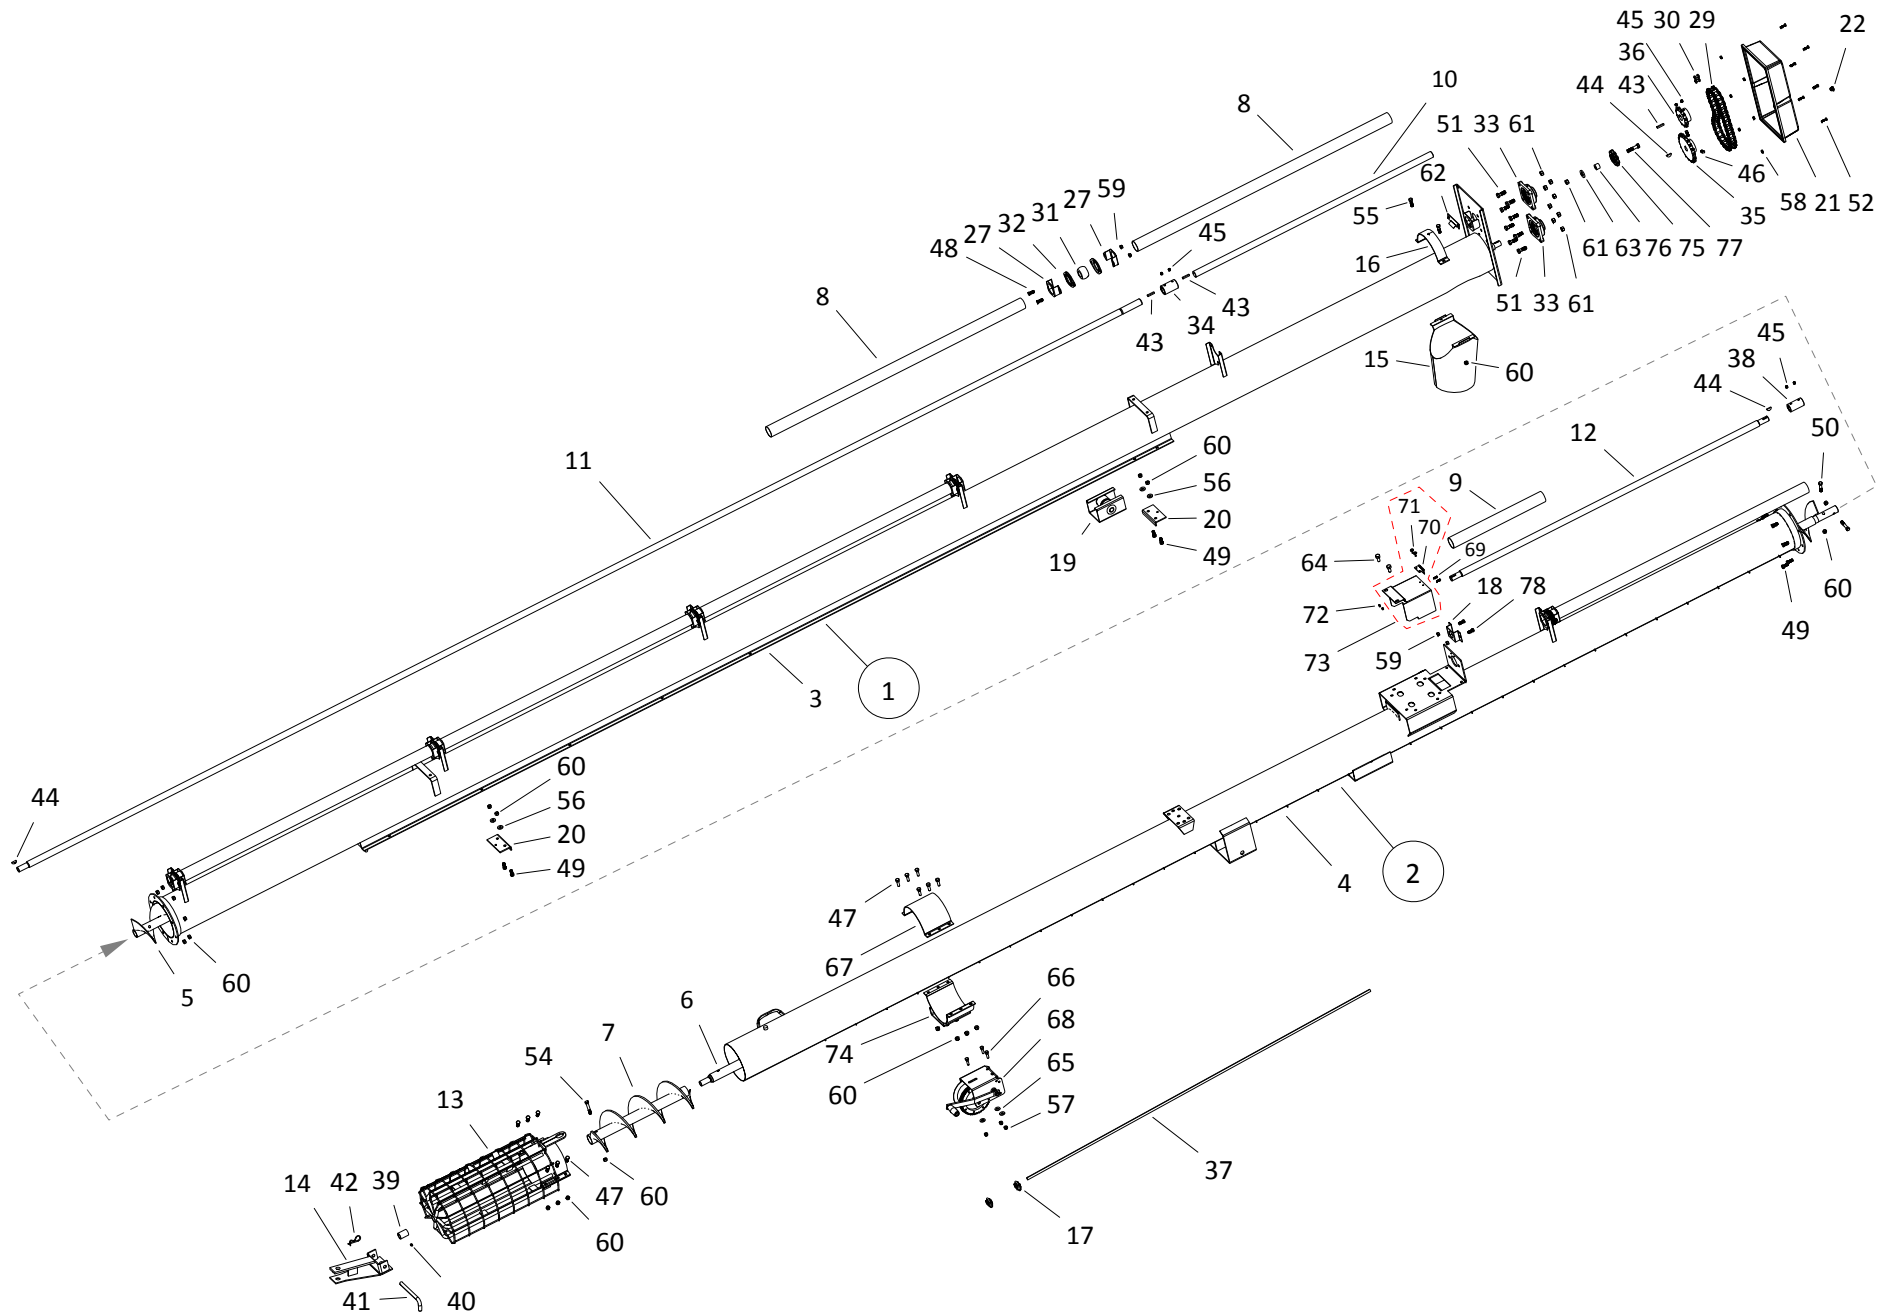

TUBE COMPONENTS, 8" X 46 ft SILVER

TUBE COMPONENTS, 8" x 46 ft SILVER

ITEM	PART NO.	DESCRIPTION
57	10-17402	LOCKNUT 3/8" 0601007
58	10-19594	WHIZNUT 1/4" 9900130
59	10-19596	WHIZNUT 3/8" 9900788
60	10-19598	LOCKNUT 7/16" 9900643
61	10-19599	LOCKNUT 1/2" 9900538
62	10-23617WH	SHIELD STOP, UPPER
63	10-17401	WASHER 1/2" FLAT 9900565
64	10-22936	BOLT, 1/2" X 3/4" GR5 PLTD
65	10-17392	WASHER 3/8" FLAT PLTD 0601008
66	10-19975	BOLT, 3/8X 1-1/4 GR5 9900531
67	10-27454	8" HITCH RING
68	10-19152	WINCH & HANDLE
69	10-28656	BOLT, #10 X 3/4 PLTD
70	10-18188	2 BUTT HINGE, PLATED
71	10-18185	LARGE FLANGE RIVET
72	10-28657	LOCKNUT, #10 PLTD
73	10-24076	CHAIN COUPLER GUARD, ASSY
74	10-24100	MNL WINCH 8" TUBE CLAMP
75	200477	80X9T 1/2 BORE IDLER SPROCKET
76	10-24382	IDLER SPROCKET SPACER
77	9900560	1/2" X 2-1/4" NC BOLT GR 5 PLTD
78	10-19540	BOLT, 3/8 X 3/4" PLT 9900530