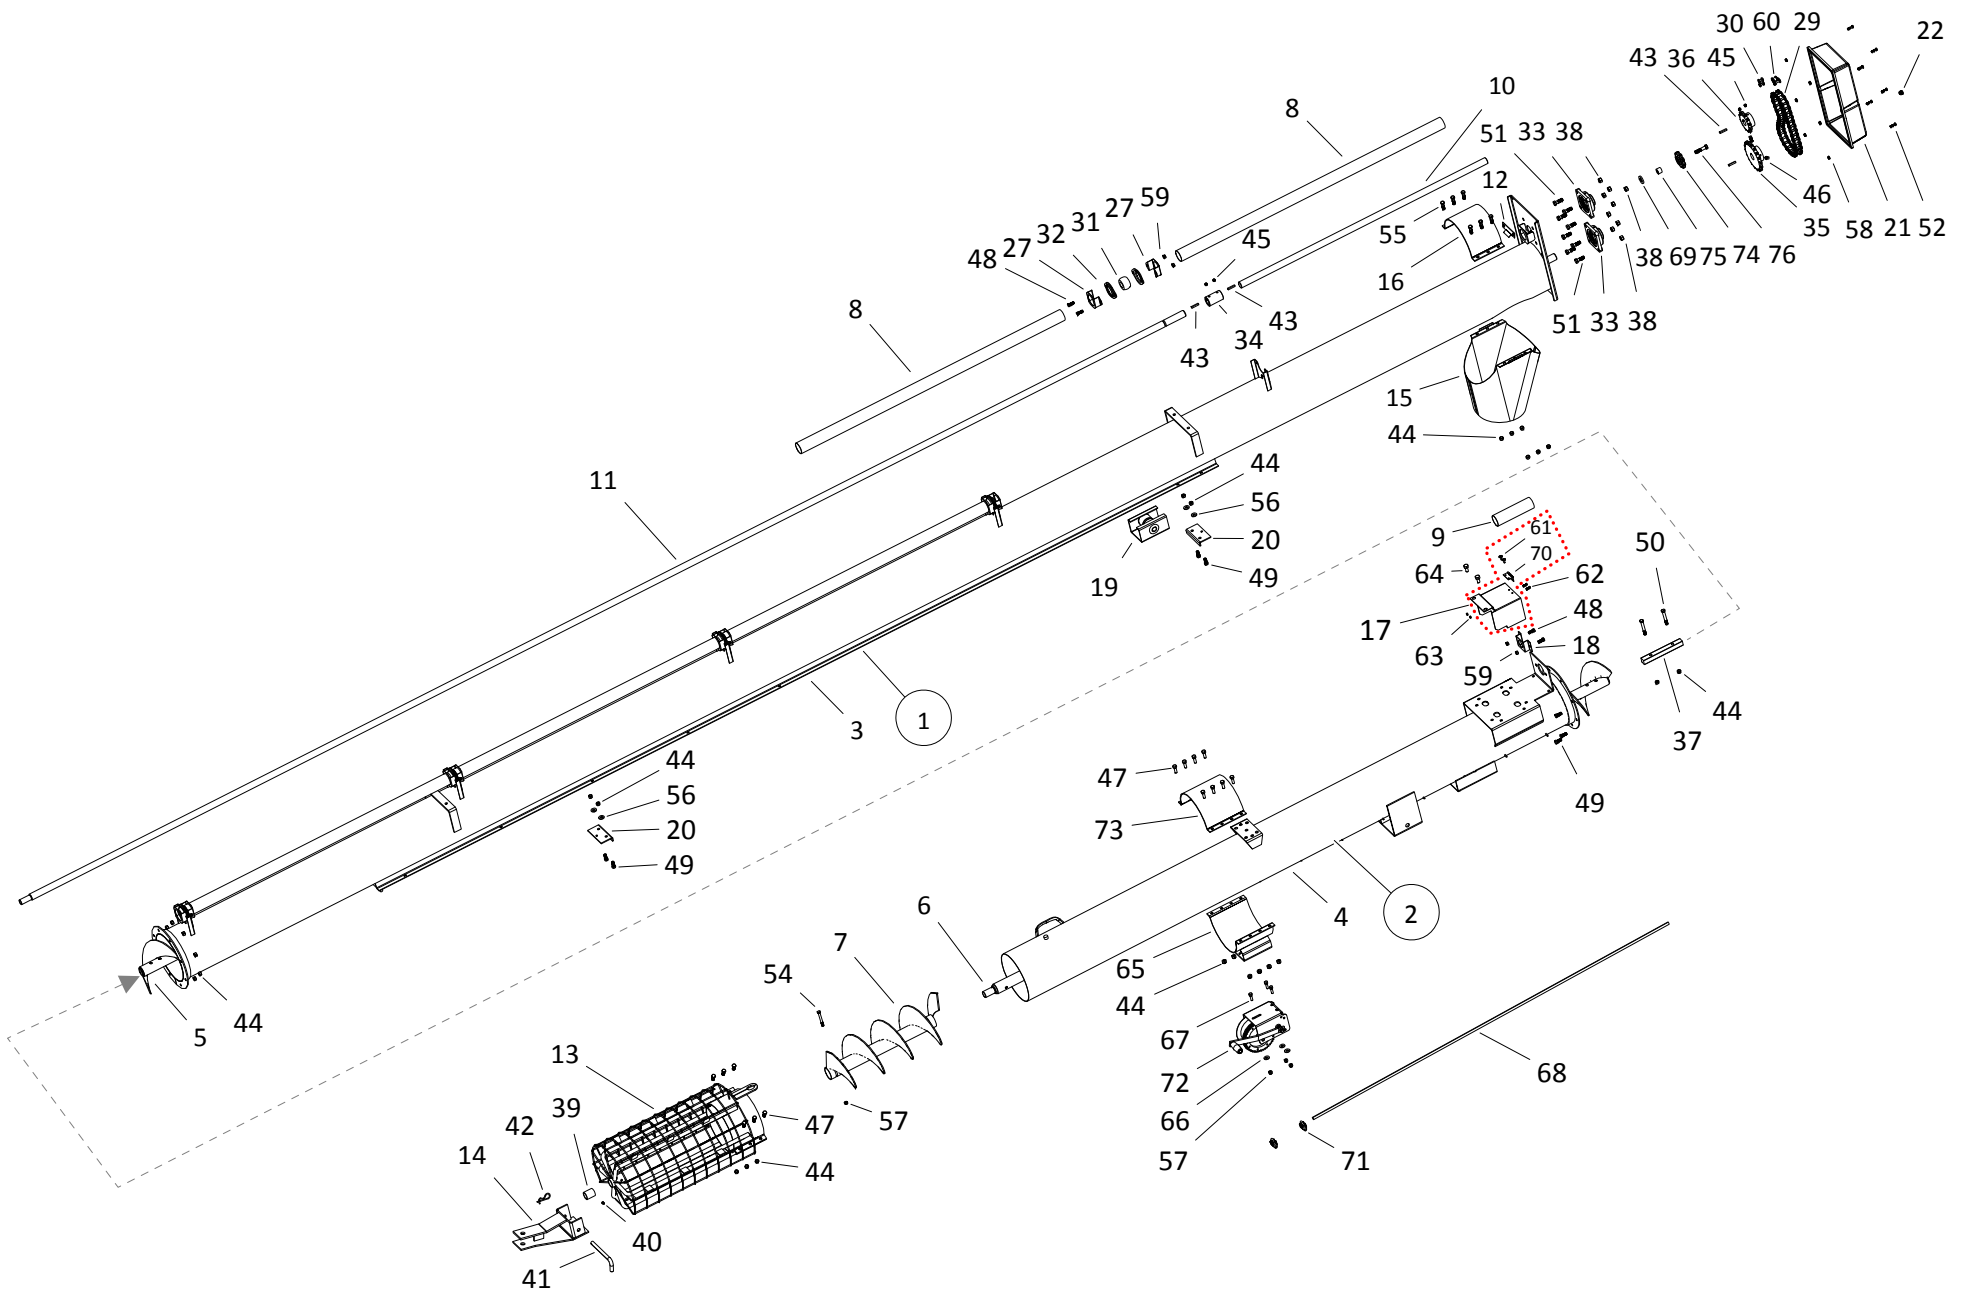

TUBE COMPONENTS, 10" X 36 ft SILVER

30

TUBE COMPONENTS, 10" x 36 ft SILVER

ITEM	PART NO.	DESCRIPTION
57	10-17402	LOCKNUT 3/8" 0601007
58	10-19594	WHIZNUT 1/4" 9900130
59	10-19596	WHIZNUT 3/8" 9900788
60	10-17400	#80HR OFFSET LINK(HEAVY)
61	10-18185	LARGE FLANGE RIVET
62	10-28656	BOLT, #10 X 3/4 PLTD
63	10-28657	LOCKNUT, #10 PLTD
64	10-22936	BOLT, 1/2" X 3/4" GR5 PLTD
65	10-24099	MNL WINCH 10" TUBE CLAMP
66	10-17392	WASHER 3/8" FLAT PLTD 0601008
67	10-19975	BOLT,3/8X 1-1/4 GR5 9900531
68	4503065	WINCH CABLE
69	10-17401	WASHER 1/2" FLAT 9900565
70	10-18188	2 BUTT HINGE, PLATED
71	10-19147	1/4 CABLE CLAMP 4500081
72	10-19152	WINCH & HANDLE
73	10-29773	10" HALF CLAMP (8" WIDE)
74	200477	80X9T 1/2 BORE IDLER SPROCKET
75	10-24382	IDLER SPROCKET SPACER
76	9900560	1/2" X 2-1/4" NC BOLT GR 5 PLTD