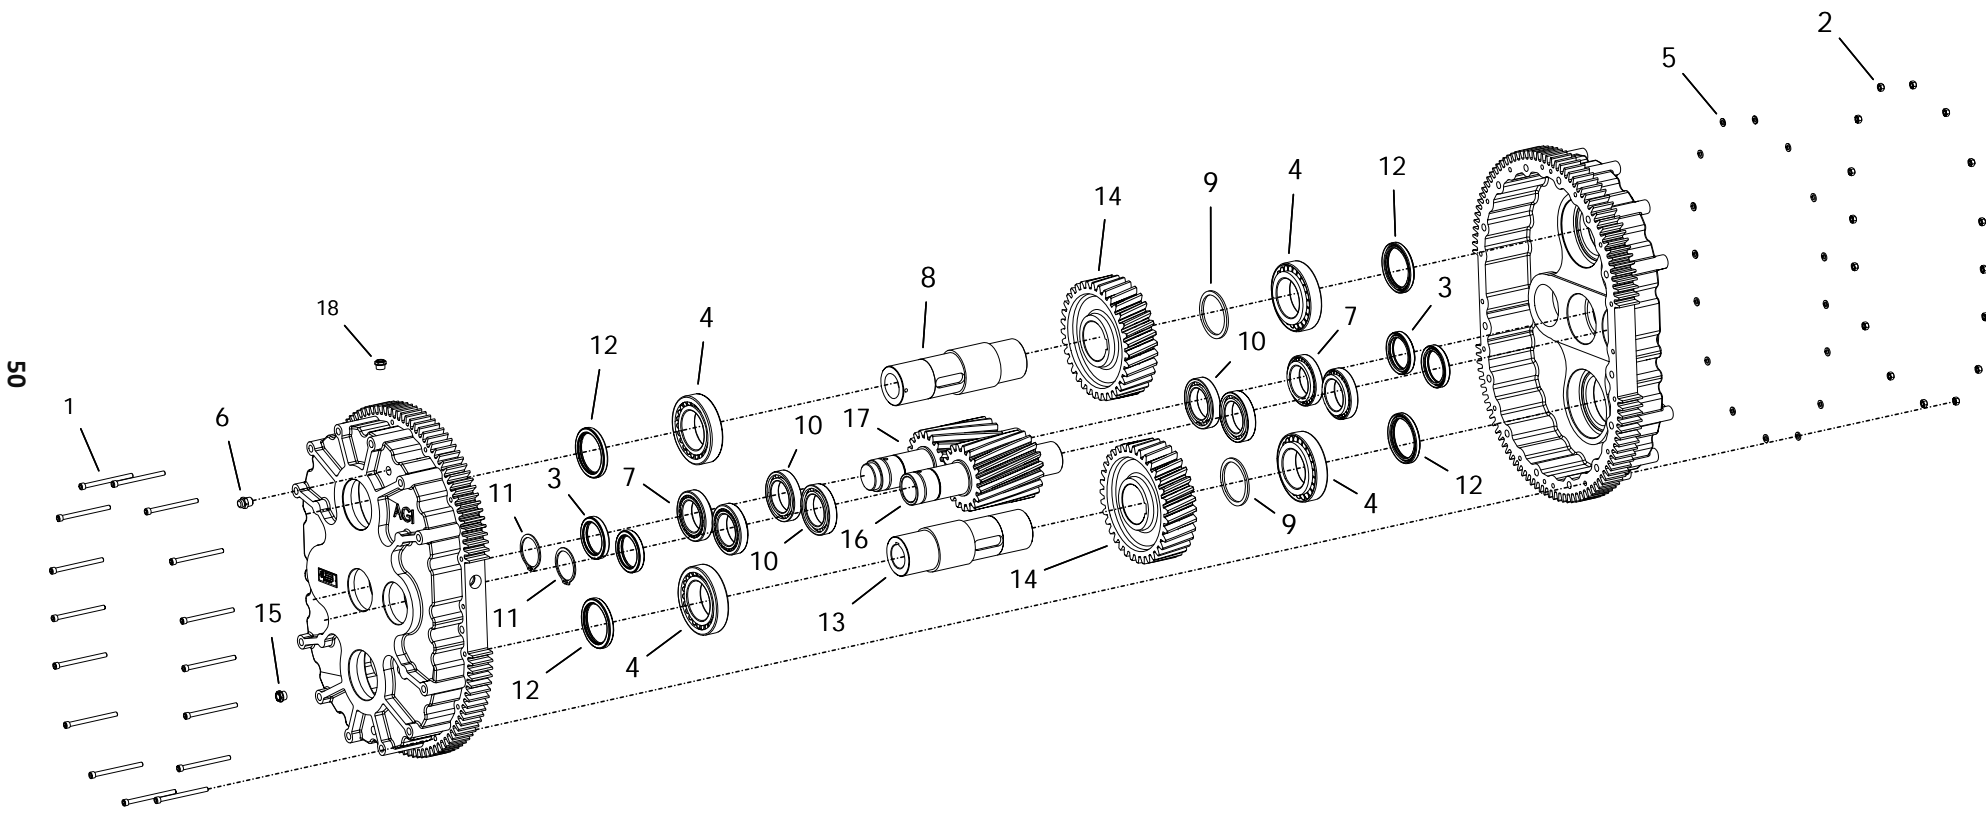

SPEED REDUCER COMPONENTS (20558)

SPEED REDUCER COMPONENTS (20558)

ITEM	PART NO.	DESCRIPTION	NOTES
1	10-21410	SOCKET HEAD CAP SCREW, 5/16" X 4-1/4"	
2	10-19595	WHIZNUT 5/16" 9900129	
3	10-28526	OIL SEAL (80 X 60 X 12)	
4	10-21274	ROLLER BEARINGS 32215 (LARGE)	
5	10-19603	LOCKWASHER 5/16" PLTD 9900523	
6	10-21417	INTERNAL HEX PLUG/STEEL PLUG	
7	10-21275	ROLLER BEARINGS 32012 (SMALL)	
8	10-21277	OUTPUT SHAFT	
9	10-21413	SHIM, Ø75.5X90X4	
10	10-21276	BALL BEARING 6012	
11	10-21414	SNAP RING, Ø60 X 2	
12	10-28527	OIL SEAL (95 X 75 X 10)	
13	10-21406	OUTPUT SHAFT	
14	10-21407	OUTPUT GEAR 35T	
15	10-21419	EXTERNAL HEX OIL LEVER PLUG, ZG3/8"-18	
16	10-21408	MIDDLE GEAR SHAFT RIGHT HAND	
17	10-21409	INPUT GEAR SHAFT 20T	
18	10-21420	VENT PLUG	
19	10-29272	LOCKING SYSTEM KIT	NOT SHOWN