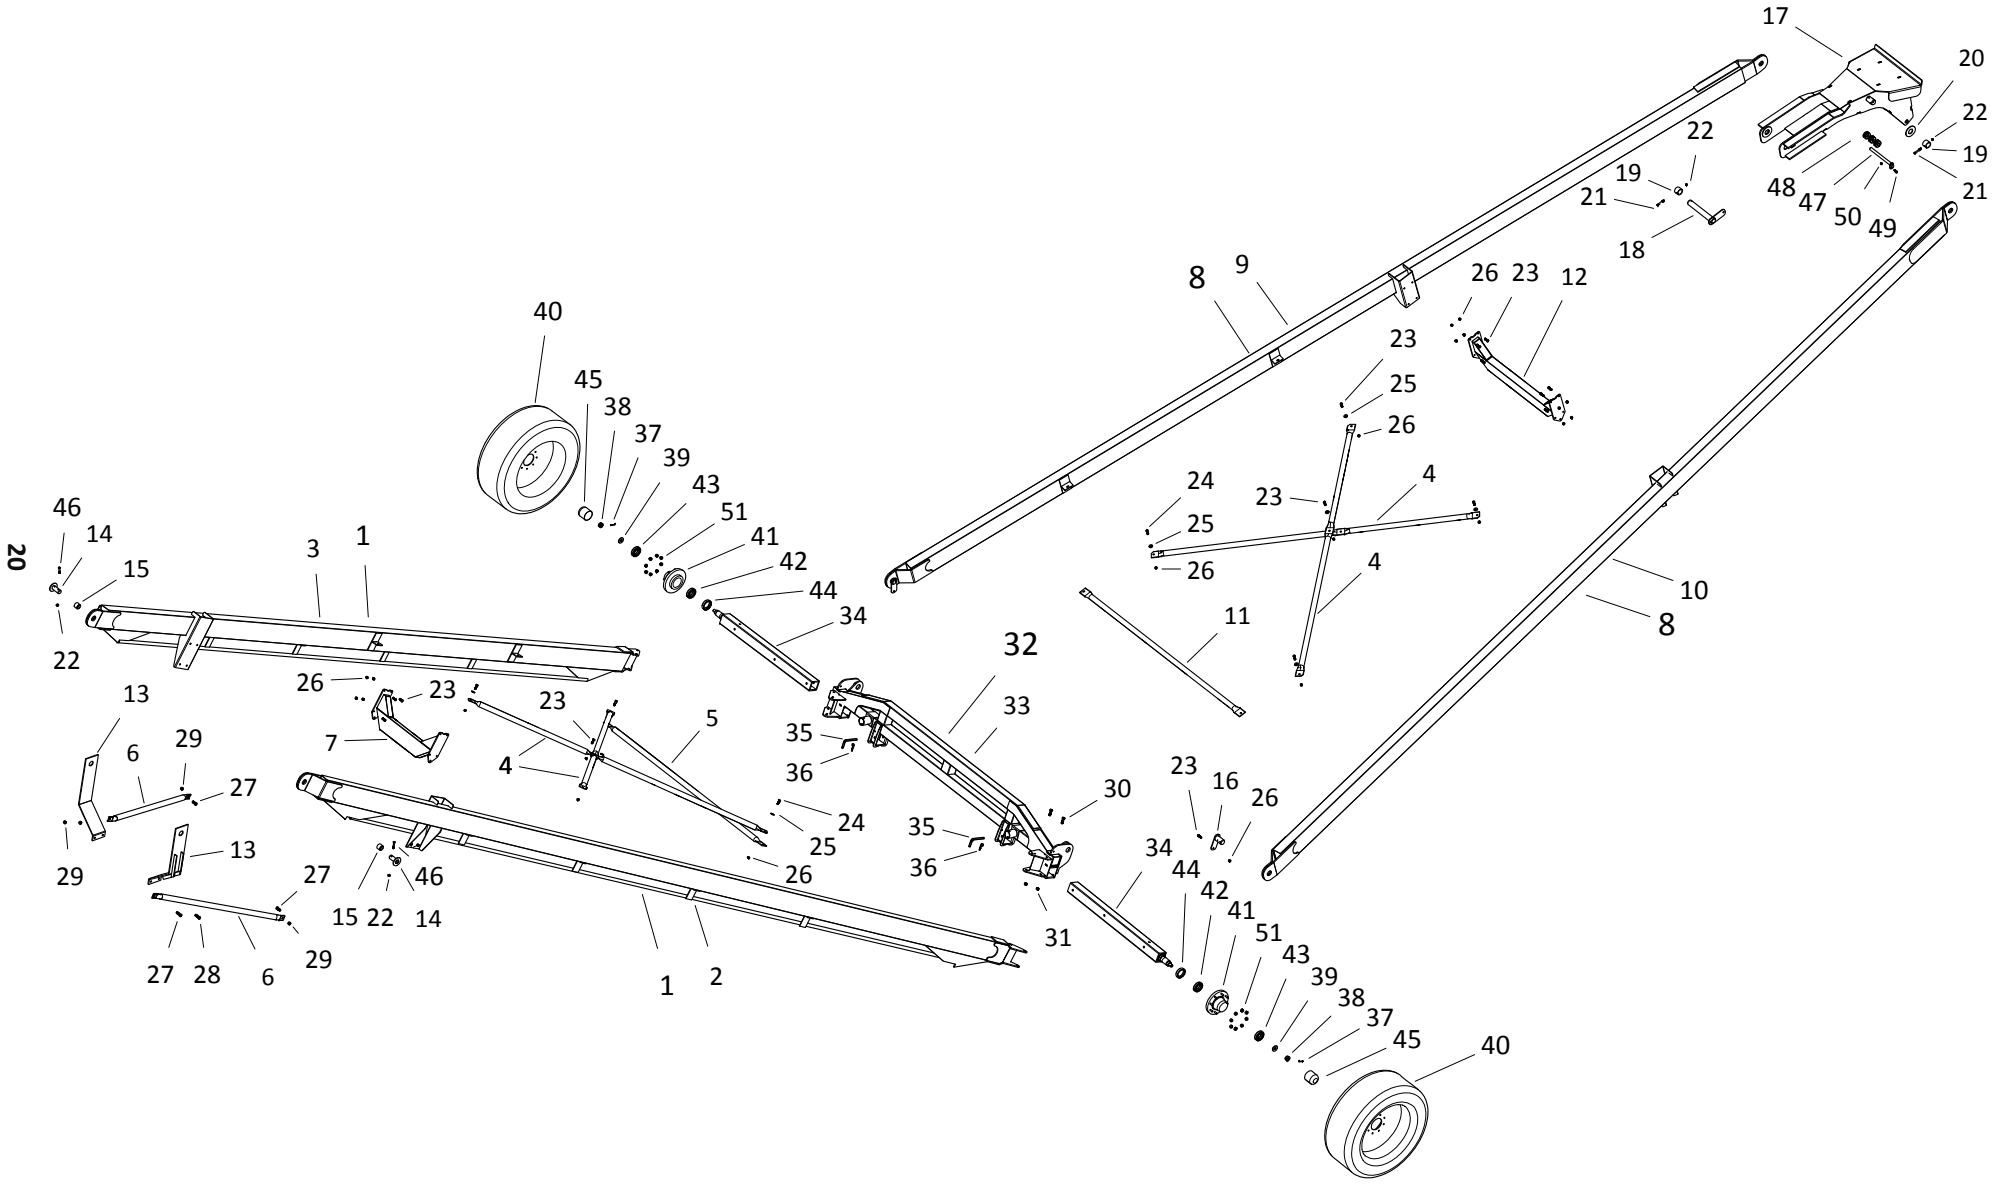

FRAME COMPONENTS, HX16-105

FRAME COMPONENTS, HX16-105

ITEM	PART NO.	DESCRIPTION
1	10-20783	MKX160 LOWER FRAME BUNDLE
2	10-20626	MKX160 LOWER ARM RH
3	10-20630	MKX160-105 LOWER ARM LH
4	10-20378	FRAME CROSS BRACE
5	10-20640	MKX160-105 LOWER TIE TUBE
6	10-20255	STABILIZER BRACE
7	10-20646	MKX160 SHORT CROSS MEMBER
8	10-20786	MKX160 UPPER FRAME BUNDLE
9	10-20672	MKX160-105 UPPER ARM LH
10	10-20673	MKX160-105 UPPER ARM RH
11	10-20677	MKX160-105 UPPER TIE TUBE
12	10-20646	MKX160 SHORT CROSS MEMBER
13	10-20625	MKX160 STABILIZER BRACKET
14	10-20682	MKX160 TUBE FRAME ATTACH PIN
15	10-20661	MKX160 LOWER FRAME ATTACH BUSHING
16	10-20681	MKX160 AXLE FRAME PIN
17	10-20674	MKX160 LIFT ASSIST
18	10-20656	MKX160 TRACKSHOE PIN
19	10-20654	MKX160 TRACKSHOE BUSHING
20	10-20724	2" SAE FLAT WASHER PLTD
21	10-19547	7/16" X 3-1/2" NC BOLT GR 5 PLTD
22	10-19598	LOCKNUT 7/16" 9900643
23	10-19589	BOLT 1/2" X 1-1/2" 9900536
24	10-19974	BOLT, 1/2" 1-3/4" GR8 9900133
25	10-17401	WASHER 1/2" FLAT 9900565
26	10-19599	LOCKNUT 1/2" 9900538
27	10-19991	BOLT, 5/8" X 2" GR8 9900818
28	10-27484	5/8" X 2-1/4" GR8 BOLT
29	10-19600	LOCKNUT 5/8" 9900831
30	10-19592	BOLT 3/4" X 2" 9900823
31	10-19601	LOCKNUT, 3/4" PLTD
32	10-20642	MKX16 AXLE ASSY
33	10-20641	MKX160 AXLE
34	10-20645	MKX160 AXLE EXTENSION
35	10-20832	MKX160 AXLE PIN
36	10-19463	210 HITCH PIN 4500070
37	10-17757	3/16" X 1-3/4" COTTER PIN PLTD
38	10-17011	NUT, 1" SLOTTED 0500704
39	10-20833	MKX160 HUB WASHER
40	10-20621	385/65R22.5 RECAPED WHEEL ASSEMBLY
41	10-20620	8000LB 8 BOLT IMP HUB ASSM STUDDED
42	10-21433	MKX/X160 HUB BEARING, LARGE
42A	10-22003	MKX/X160 BEARING CUP, LARGE
43	10-21434	MKX/X160 HUB BEARING SMALL
43A	10-22004	MKX/X160 BEARING CUP, SMALL
44	10-21435	MKX/X160 HUB SEAL
45	10-21436	MKX/X160 HUB DUST CAP
46	10-19546	BOLT 7/16" X 3"
47	10-22603	16" LIFT ASSIST LOWER PIN
48	10-20675	1/2" CABLE THIMBLE PULLEY