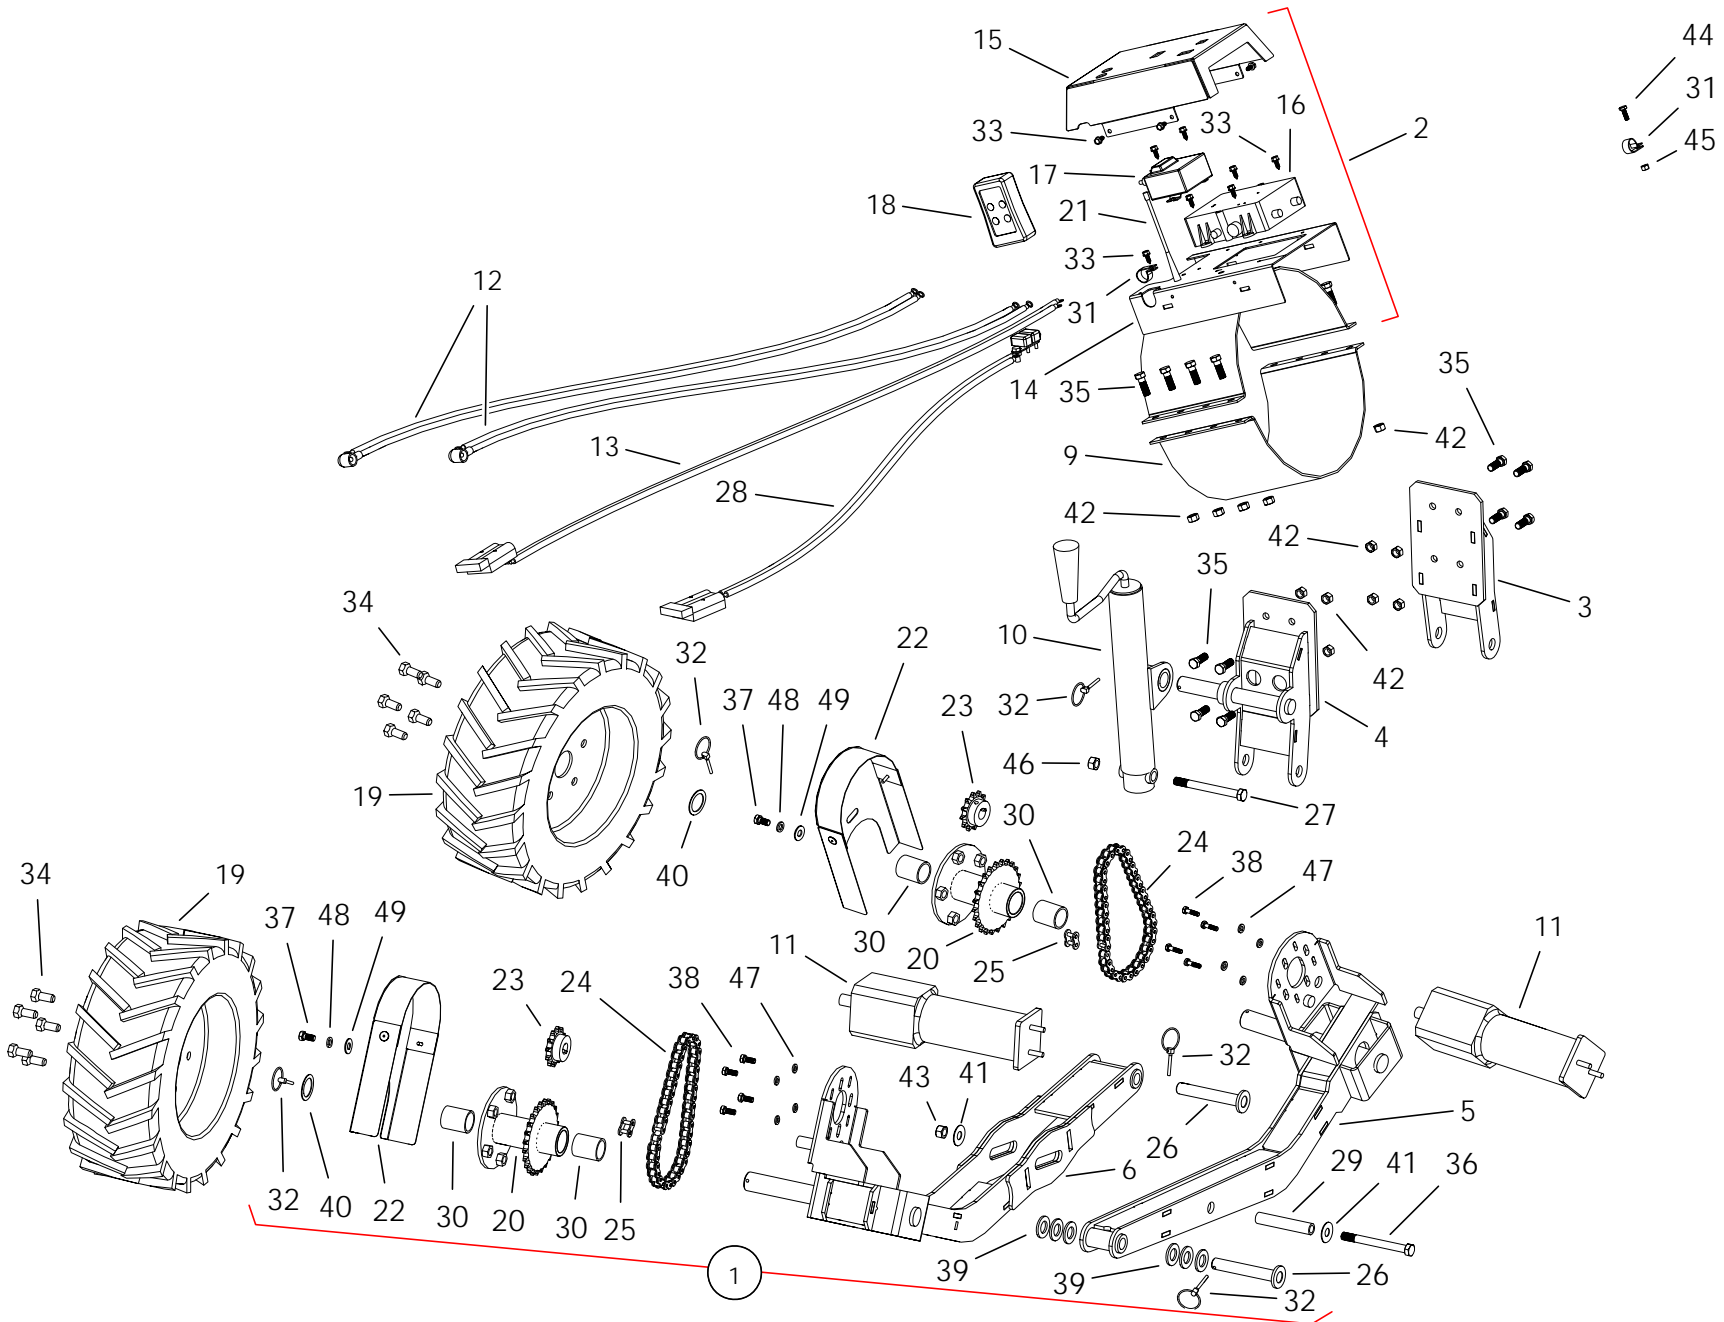

ELECTRIC LANDING GEAR POWER SWING-16"

ELECTRIC LANDING GEAR POWER SWING-16"

ITEM	PART NO.	DESCRIPTION
1	10-22563	LANDING GEAR PS ELEC, ASSEMBLY
2	10-20893	ASSY, 16" P/S TOP CLAMP RECEIVER
3	10-22554	ATTACH, RH, LGPS
4	10-22553	MANUAL JACK ATTACH, MKX/X130 LGPS
5	10-22562	SHORT X-ARM, RH, LGPS
6	10-22564	SHORT X-ARM, LH, LGPS
9	10-22745	16" HITCH RING
10	10-22555	JACK, MANUAL, LANDING GEAR PS
11	10-20138	MOTOR, 12V DC
12	10-20168	WIRE HARNESS - CONTACTOR TO MOTOR
13	10-22582	WIRE ASSY CONTACTOR/QUICK CONNECT
14	10-20888	16" TOP CLAMP W.A. RC - POWERSWING
15	10-20178	COVER, PS RECEIVER ARMOR - POWERSWI
16	10-20135	9200RX RECEIVER
17	10-20136	9824 CONTACTOR
18	10-20134	TRANSMITTER
19	10-20137	POWERSWING 5 BOLT WHEEL ASSM
20	10-20166	ASSY HUB, W/ BUSHING
21	10-20524	ANTENNA
22	10-22164	CHAIN GUARD, LANDING GEAR
23	10-20210	50B12 X 3/4 SPROCKET
24	10-19133	W70 CHAIN
25	10-19134	#50 CONNECTOR LINK 4500077
26	10-22168	PIN, LANDING GEAR
27	10-27815	BOLT, 5/8" X 4" NC,PLT
28	10-20169	WIRE ASSY BATTERY TO QUICK CONNECT
29	10-22187	SLIDER BUSHING, LANDING GEAR
30	10-19776	BUSHING, 1-1/4"
31	10-20268	5/8 X 1/2 INSULATED CLAMP
32	10-29998	LYNCH PIN 3/16 X 1-1/4 Y.ZINC PLTD
33	10-19274	SELF TAPPING SCREW 9900132
34	10-20565	1/2" X 1" NF #5 WHEEL BOLT BLACK
35	10-18698	BOLT 7/16" X 1-1/4" 9900219
36	9900564	1/2" X 5" UNC BOLT GR5 PLTD
37	10-19540	BOLT, 3/8 X 3/4" PLT 9900530
38	10-20445	BOLT, 1/4" X 1" GR8 PLTD
39	10-19979	WASHER, 3/4" FLAT 9900713
40	10-17651	1-1/4" RIM WASHER
41	10-17401	WASHER 1/2" FLAT 9900565
42	10-17593	7/16" NC NYLON LOCKNUT GR 5 YLW PLT
43	10-19599	LOCKNUT 1/2" 9900538
44	9900800	1/4" X 3/4" NC BOLT GR 5 PLTD
45	10-28449	LOCKNUT 1/4" 9900562
46	10-19600	LOCKNUT 5/8" 9900831
47	9900783	1/4" LOCKWASHER PLTD
48	10-19604	LOCKWASHER 3/8" PLTD 9900528
49	10-17392	WASHER 3/8" FLAT PLTD 0601008