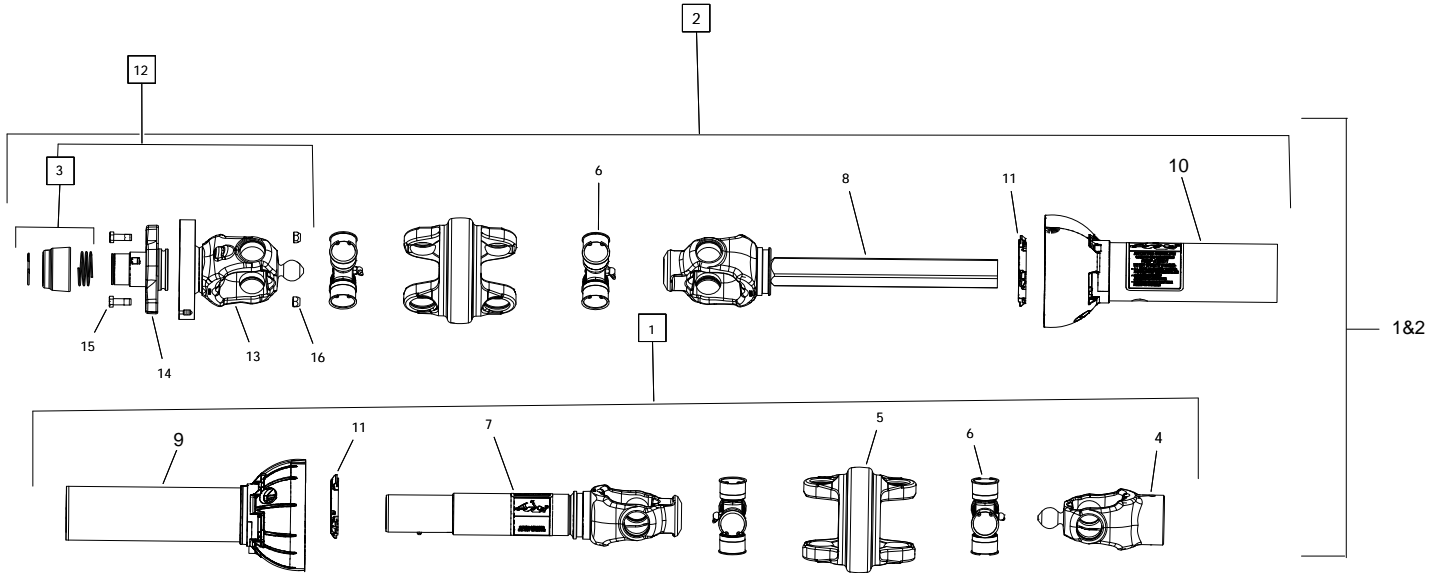

PTO SHAFT COMPONENTS (20560)

ITEM	PART NO.	DESCRIPTION	NOTES
1&2	10-20560	260-26267E CV-DRIVELINE (BLACK)	
1	10-21437	1/2 PTO SHAFT, IMPLEMENT END	
2	10-21438	1/2 PTO SHAFT, TRACTOR END	
3	10-21439	SPRING LOCK REPAIR KIT	
4	10-17551	END YOKE	
5	10-17550	CV CENTER HOUSING	
6	10-17547	UNIVERSAL JOINT REPAIR KIT	
7	N/A		YOKE, TUBE & SUP SLEEVE
8	N/A		YOKE & SHAFT (1.31 SQUARE)
9	10-21964	INNER GUARD	
10	10-21965	OUTER GUARD	
11	10-21966	NYLON BEARING	
12	10-21440	SHEAR ASSEMBLY (20-SPLINE)	
12A	10-21441	SHEAR ASSEMBLY (21-SPLINE)	
13	N/A		SHEAR FLANGE HUB
14	N/A		SHEAR FLANGE YOKE
15	10-18454	BOLT 3/8" X 1" CUSTOM SHEAR	
16	10-19996	LOCKNUT, 3/8"