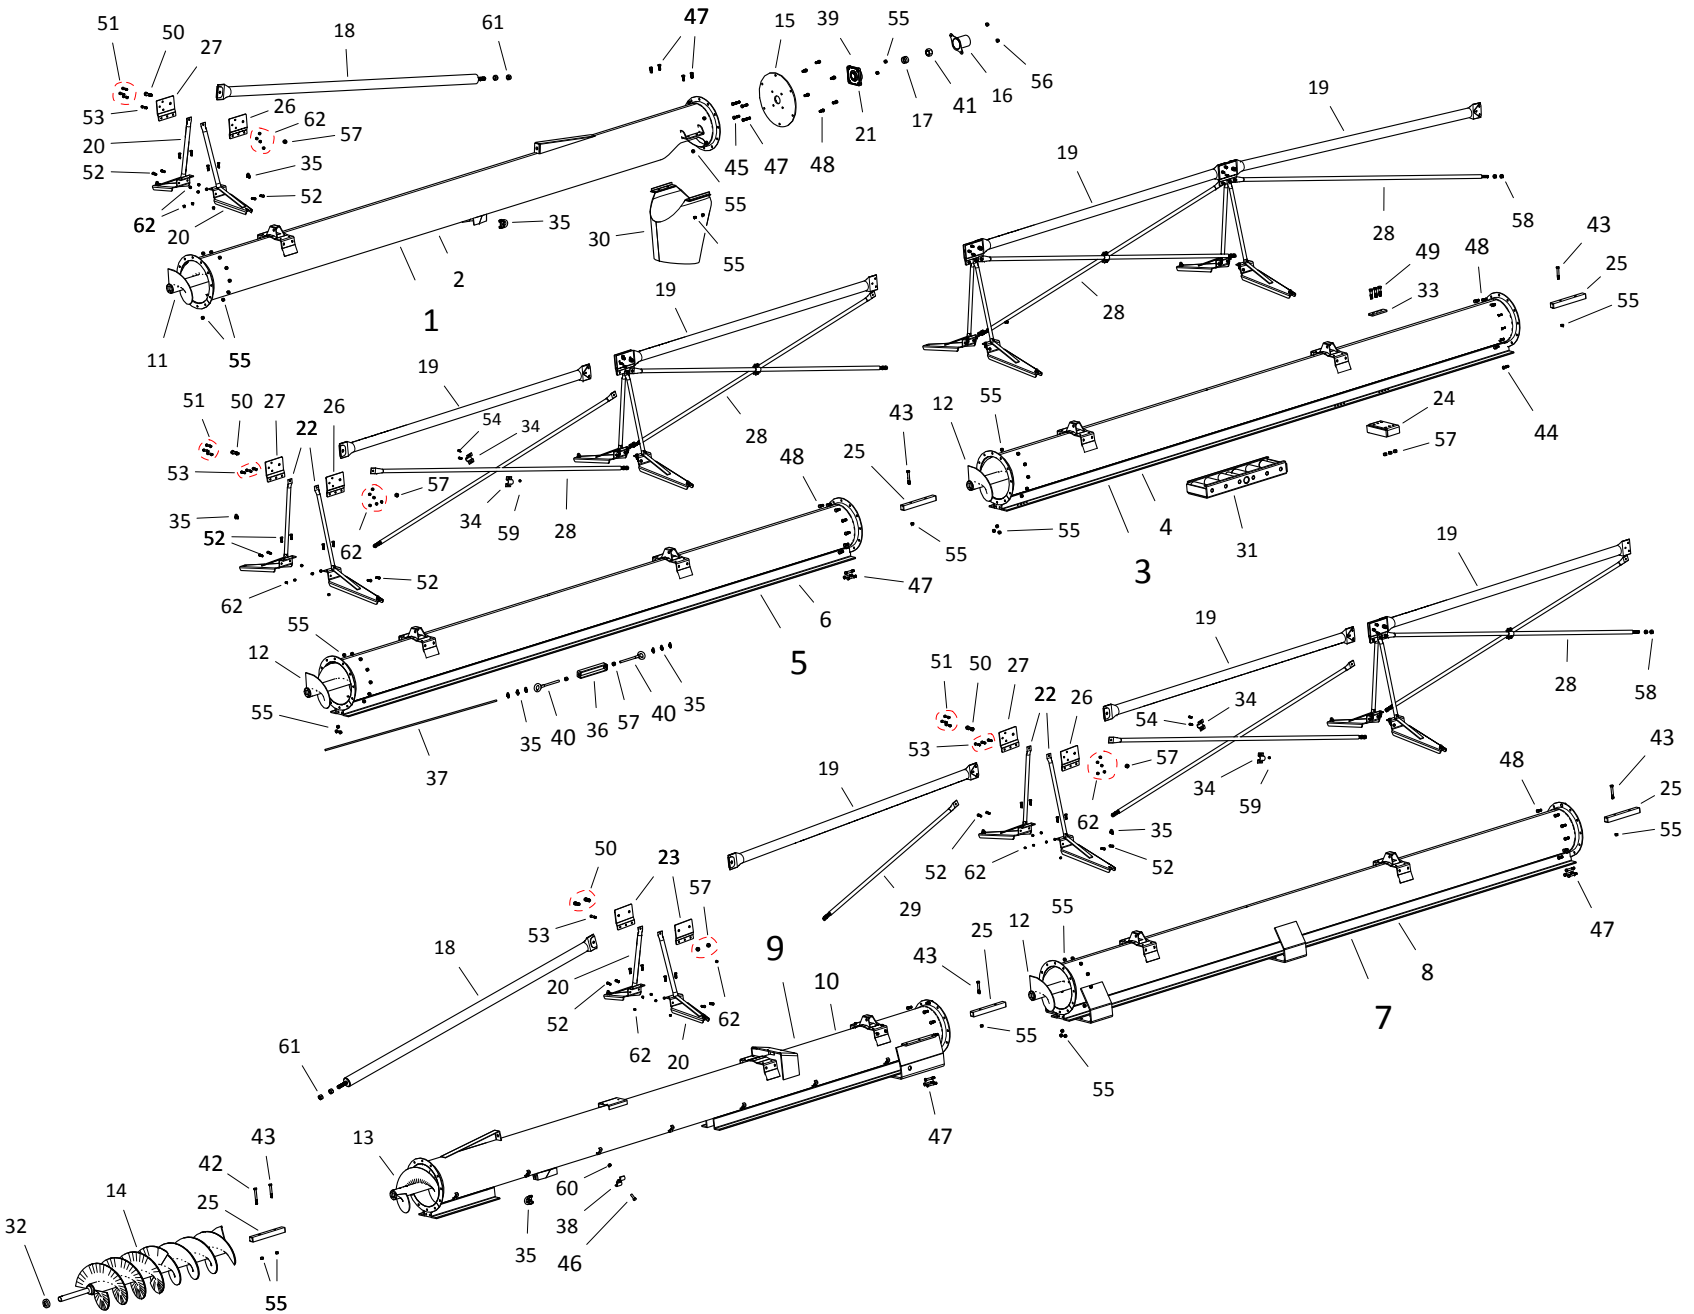

TUBE & TRUSS COMPONENTS, HX16-105 SILVER

ITEM	PART NO.	DESCRIPTION
1	10-20719SR	HX160-85/105/125 UPPER TUBE BDL
2	10-20634SR	HX160 UPPER TUBE ONLY
3	10-20718SR	HX160 UPPER MIDDLE TUBE BDL
4	10-20627SR	HX160 UPPER MIDDLE TUBE ONLY
5	10-20717SR	HX160 MIDDLE TUBE BUNDLE
6	10-20623SR	HX160 MIDDLE TUBE ONLY
7	10-20734SR	HX160-105/125 LWR MID TUBE BDL
8	10-20622SR	HX160-105/125 LOWER MID TUBE ONLY
9	10-22452SR	HX160-105/125 LOWER TUBE BDL (2016)
10	10-20624SR	HX160-105/125 LOWER TUBE ONLY
11	10-20648	MKX160 UPPER FLIGHT
12	10-20618	MKX160 MIDDLE FLIGHT
13	10-22388	MKX160 LOWER FLIGHT (2016)
14	10-22387	MKX160 BOOT FLIGHT (2016)
15	10-20632WH	X160 END PLATE
16	10-20660WH	X160 THRUST ADJUSTER COVER
17	10-21171	BUSHING THRUST ADJUSTER
18	10-20722	MKX160 LONG ADJUST TUBE
19	10-20723	MKX160 TRUSS TUBE
20	10-20659	MKX160 LOW TRUSS TOWER
21	10-20015	2" PILLOW BLOCK BEARING
22	10-20658	MKX160 HIGH TRUSS TOWER
23	10-20737	MKX160 END JOINER PLATE
24	10-20670	MKX160 TRACKSTOP
25	10-20635	MKX160 SQUARE SHAFT
26	10-20721	MKX160 JOINER PLATE 2 (RIGHT)
27	10-20720	MKX160 JOINER PLATE 1 (LEFT)
28	10-20725	MKX160 TRUSS CROSS BRACE, LONG
29	10-20778	MKX160 SHORT CROSS BRACE
30	10-20631	SPOUT, 16 INCH ROLLED
31	10-20647WH	X160 TRACKSHOE
32	200693	BOOT FLIGHT COLLAR
33	10-21037	MKX160 TRACKSTOP SPACER PLATE
34	10-17655	MK111 CROSS BRACE CLAMP
35	10-20617	1/2" CABLE CLAMP
36	10-20729	MKX160 TURN BUCKLE
37	10-20742	MKX160-105 TRUSS CABLE
38	10-20607	MKX160 HYDRAULIC HOSE UPPER CATCH
39	10-19222	GREASE FTG ZERK 1/4-28 SAE CZ PLTD
40	10-20715	3/4" X 11-1/2" EYE BOLT PLTD (WELD)
41	10-24423	1-1/2" NYLON LOCK NUT UNF GR8 PLTD
42	10-17632	BOLT 5/8" X 5-1/2"
43	10-18545	BOLT 5/8" X 4-1/2" 9900172
44	10-27589	BOLT,5/8X2-1/2 PLTD 9900819
45	10-27484	5/8" X 2-1/4" GR8 BOLT
46	10-17748	5/16" X 1-1/4" NC BOLT GR 2 PLTD
47	10-17745	5/8" X 3" NC BOLT GR8 PLTD
48	10-19590	BOLT 5/8" X 1-1/2" 9900167
49	10-19978	3/4" X 3" NC BOLT GR 8 PLTD
50	10-20774	3/4" X 2-1/2" BOLT GR8 PLTD

TUBE & TRUSS COMPONENTS, HX16-105 SILVER