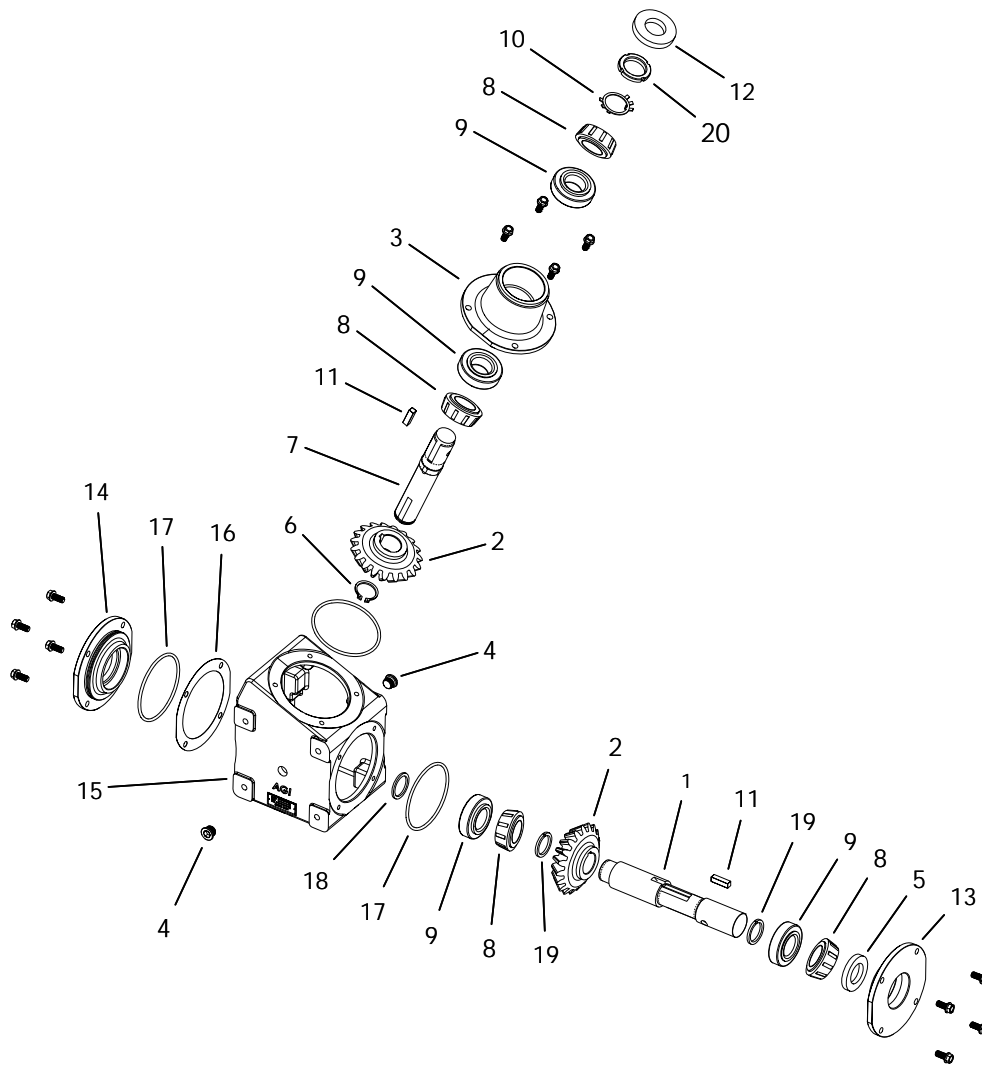

UPPER GEARBOX COMPONENTS (20556)

ITEM	PART NO.	DESCRIPTION
1	10-20588	SHAFT, CROSS
2	10-21382	GEAR, DP 4 TEETH 19
3	10-21379	QUILL
4	10-21388	PIPE PLUG, 3/4" UNF
5	10-21386	SEAL (1.50 X 2.56 X 0.374)
6	10-27708	SNAP RING
7	10-20652	SHAFT, QUILL
8	10-21380	BEARING CONE
9	10-21381	BEARING CUP
10	10-21391	RETAINING SHIM
11	10-21994	SQUARE KEY, 3/8" X 1-1/2"
12	10-21385	SEAL (1.50 X 3.00 X 0.472)
13	10-21378	END CAP
14	10-21377	END CAP
15	10-21376	HOUSING
16	10-21387	GASKET
17	10-21389	O-RING
18	10-27694	SPACER
19	10-22020	RETAINER RING, 38 X 4
20	10-21961	LOCKNUT, M40 X 1.5