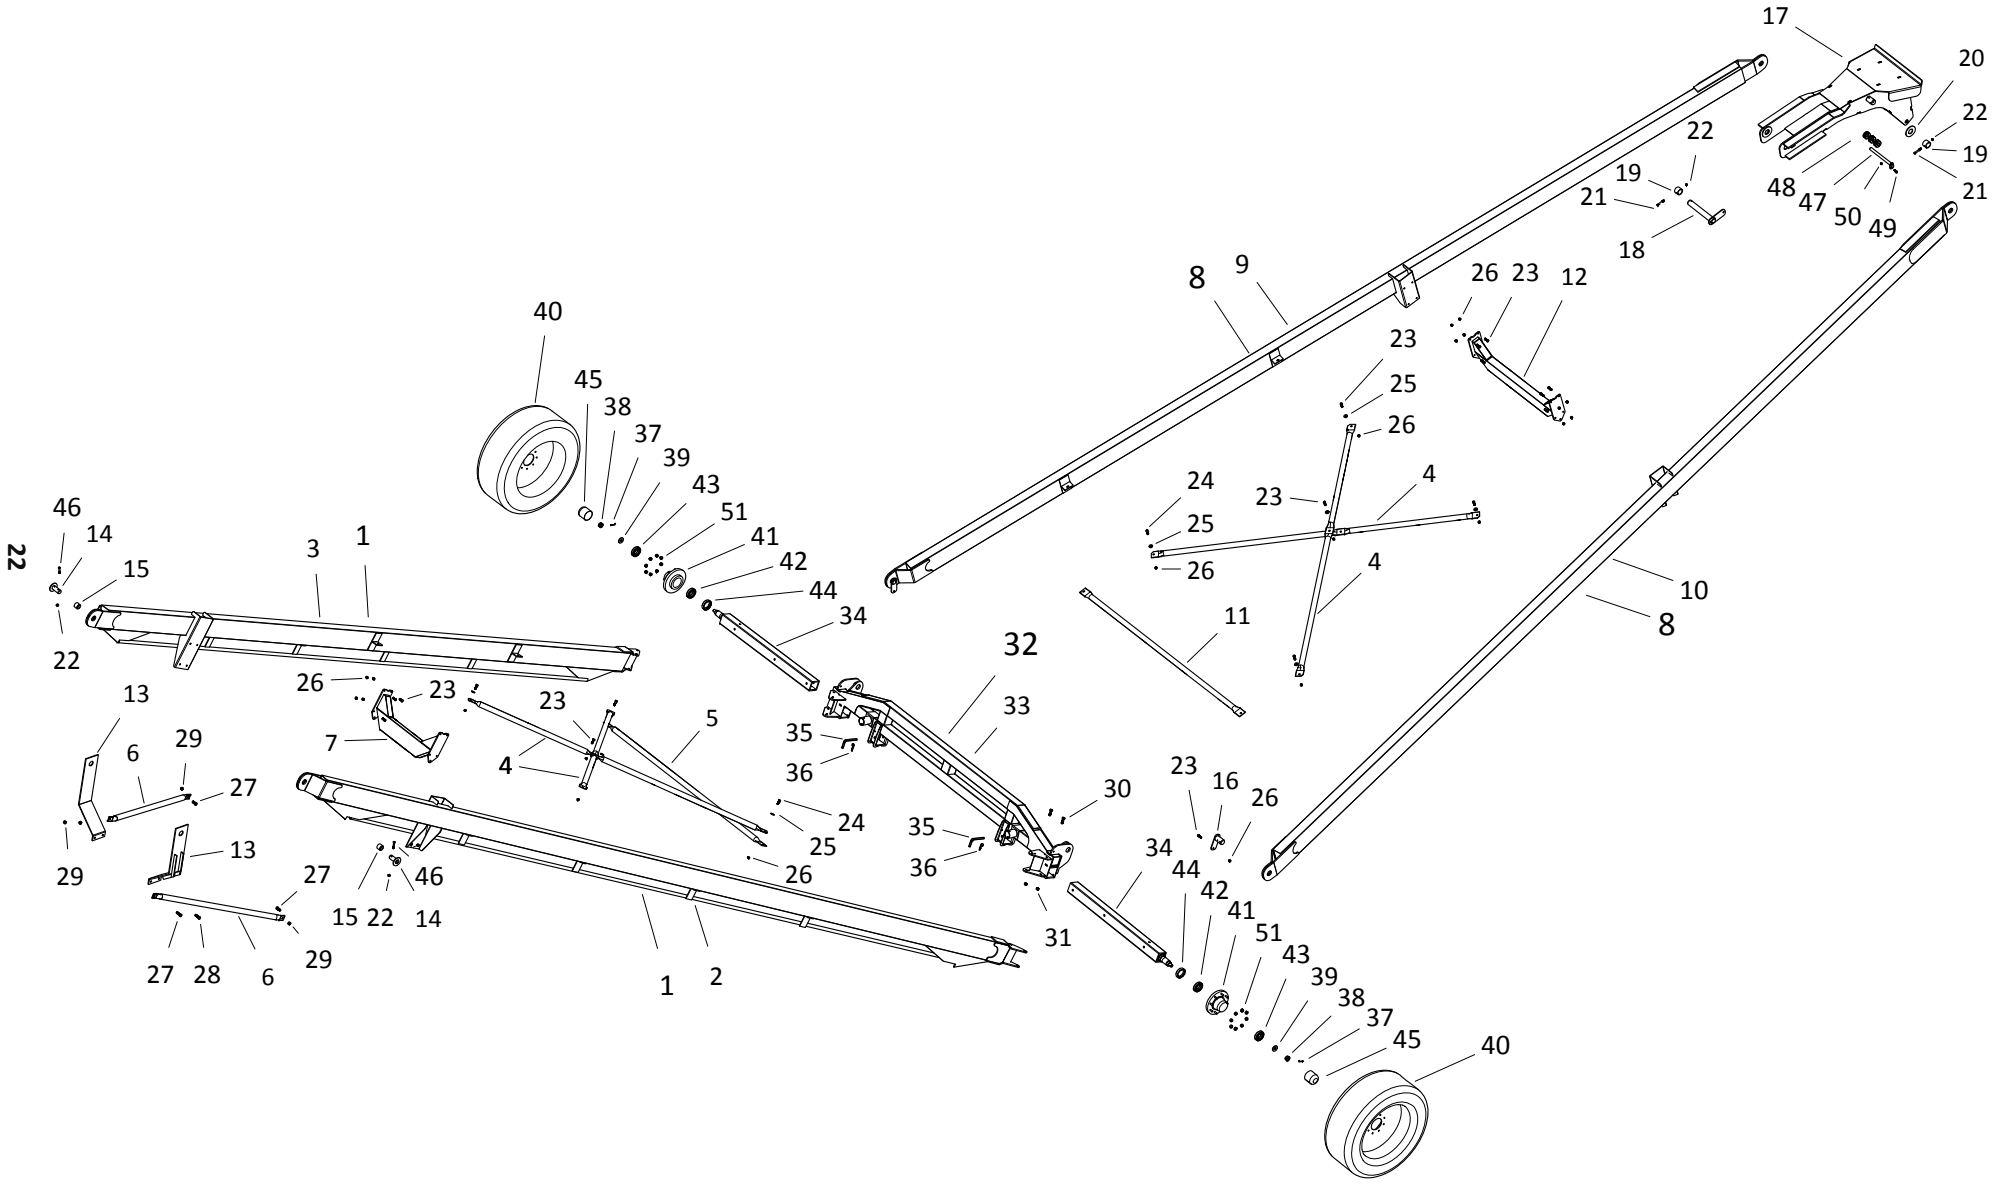

FRAME COMPONENTS, HX16-105

FRAME COMPONENTS, HX16-105

ITEM	PART NO.	DESCRIPTION
49	10-19975	BOLT,3/8X 1-1/4 GR5 9900531
50	10-17402	LOCKNUT 3/8" 0601007
51	10-24233	5/8" WHEEL NUT