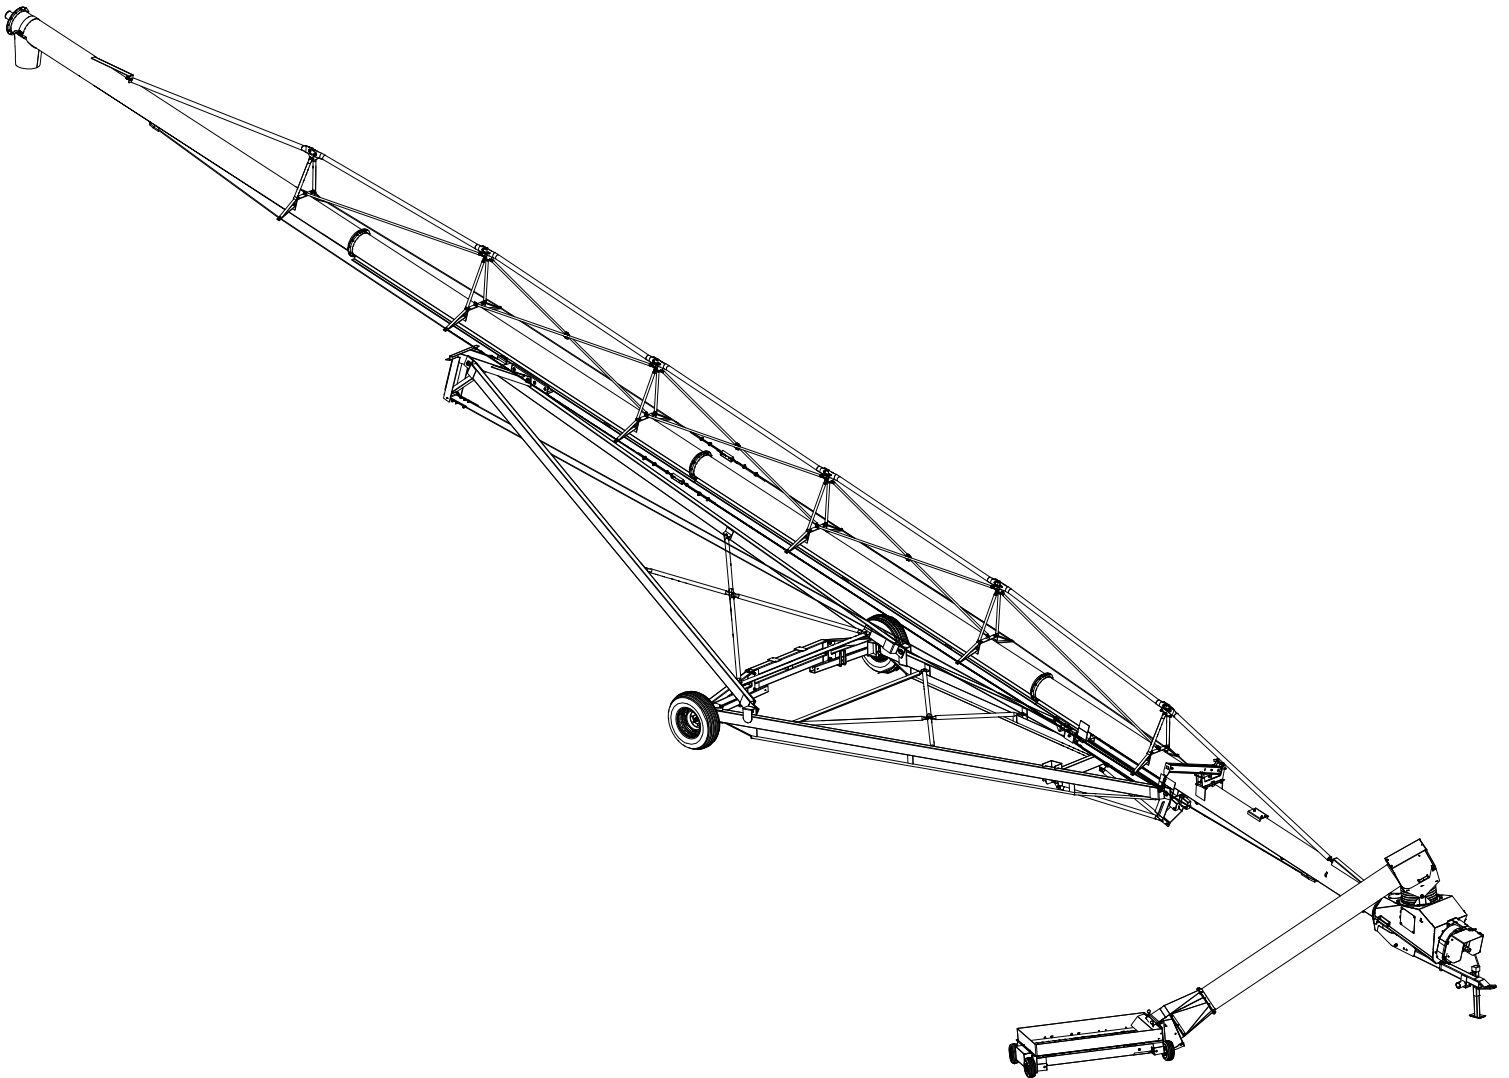

HX16 (2020) SERIES AUGER

PARTS MANUAL

TABLE OF CONTENTS

DESCRIPTION	PAGE
TUBE & TRUSS COMPONENTS, HX16-85 SILVER	4
TUBE & TRUSS COMPONENTS, HX16-105 SILVER	8
TUBE & TRUSS COMPONENTS, HX16-125 SILVER	12
FRAME COMPONENTS, HX16-85	16
FRAME COMPONENTS, HX16-105	20
FRAME COMPONENTS, HX16-125	24
HYDRAULIC LIFT COMPONENTS, HX16-85	28
HYDRAULIC LIFT COMPONENTS, HX16-105 125	30
LIFT ARM COMPONENTS, HX16	32
HYDRAULIC WINCH COMPONENTS, HX16	34
HOPPER COMPONENTS, HX16	36
BOOT COMPONENTS, HX16	38
SWING TUBE COMPONENTS, HX16	42
ELECTRIC LANDING GEAR POWER SWING-16"	46
WORK LIGHT KIT, 85 (A354) 105 (A356) 125 (A358)	48
SPEED REDUCER COMPONENTS (20558)	50
UPPER GEARBOX COMPONENTS (20556)	52
LOWER GEARBOX COMPONENTS (20557)	53
PTO SHAFT COMPONENTS (20560)	54