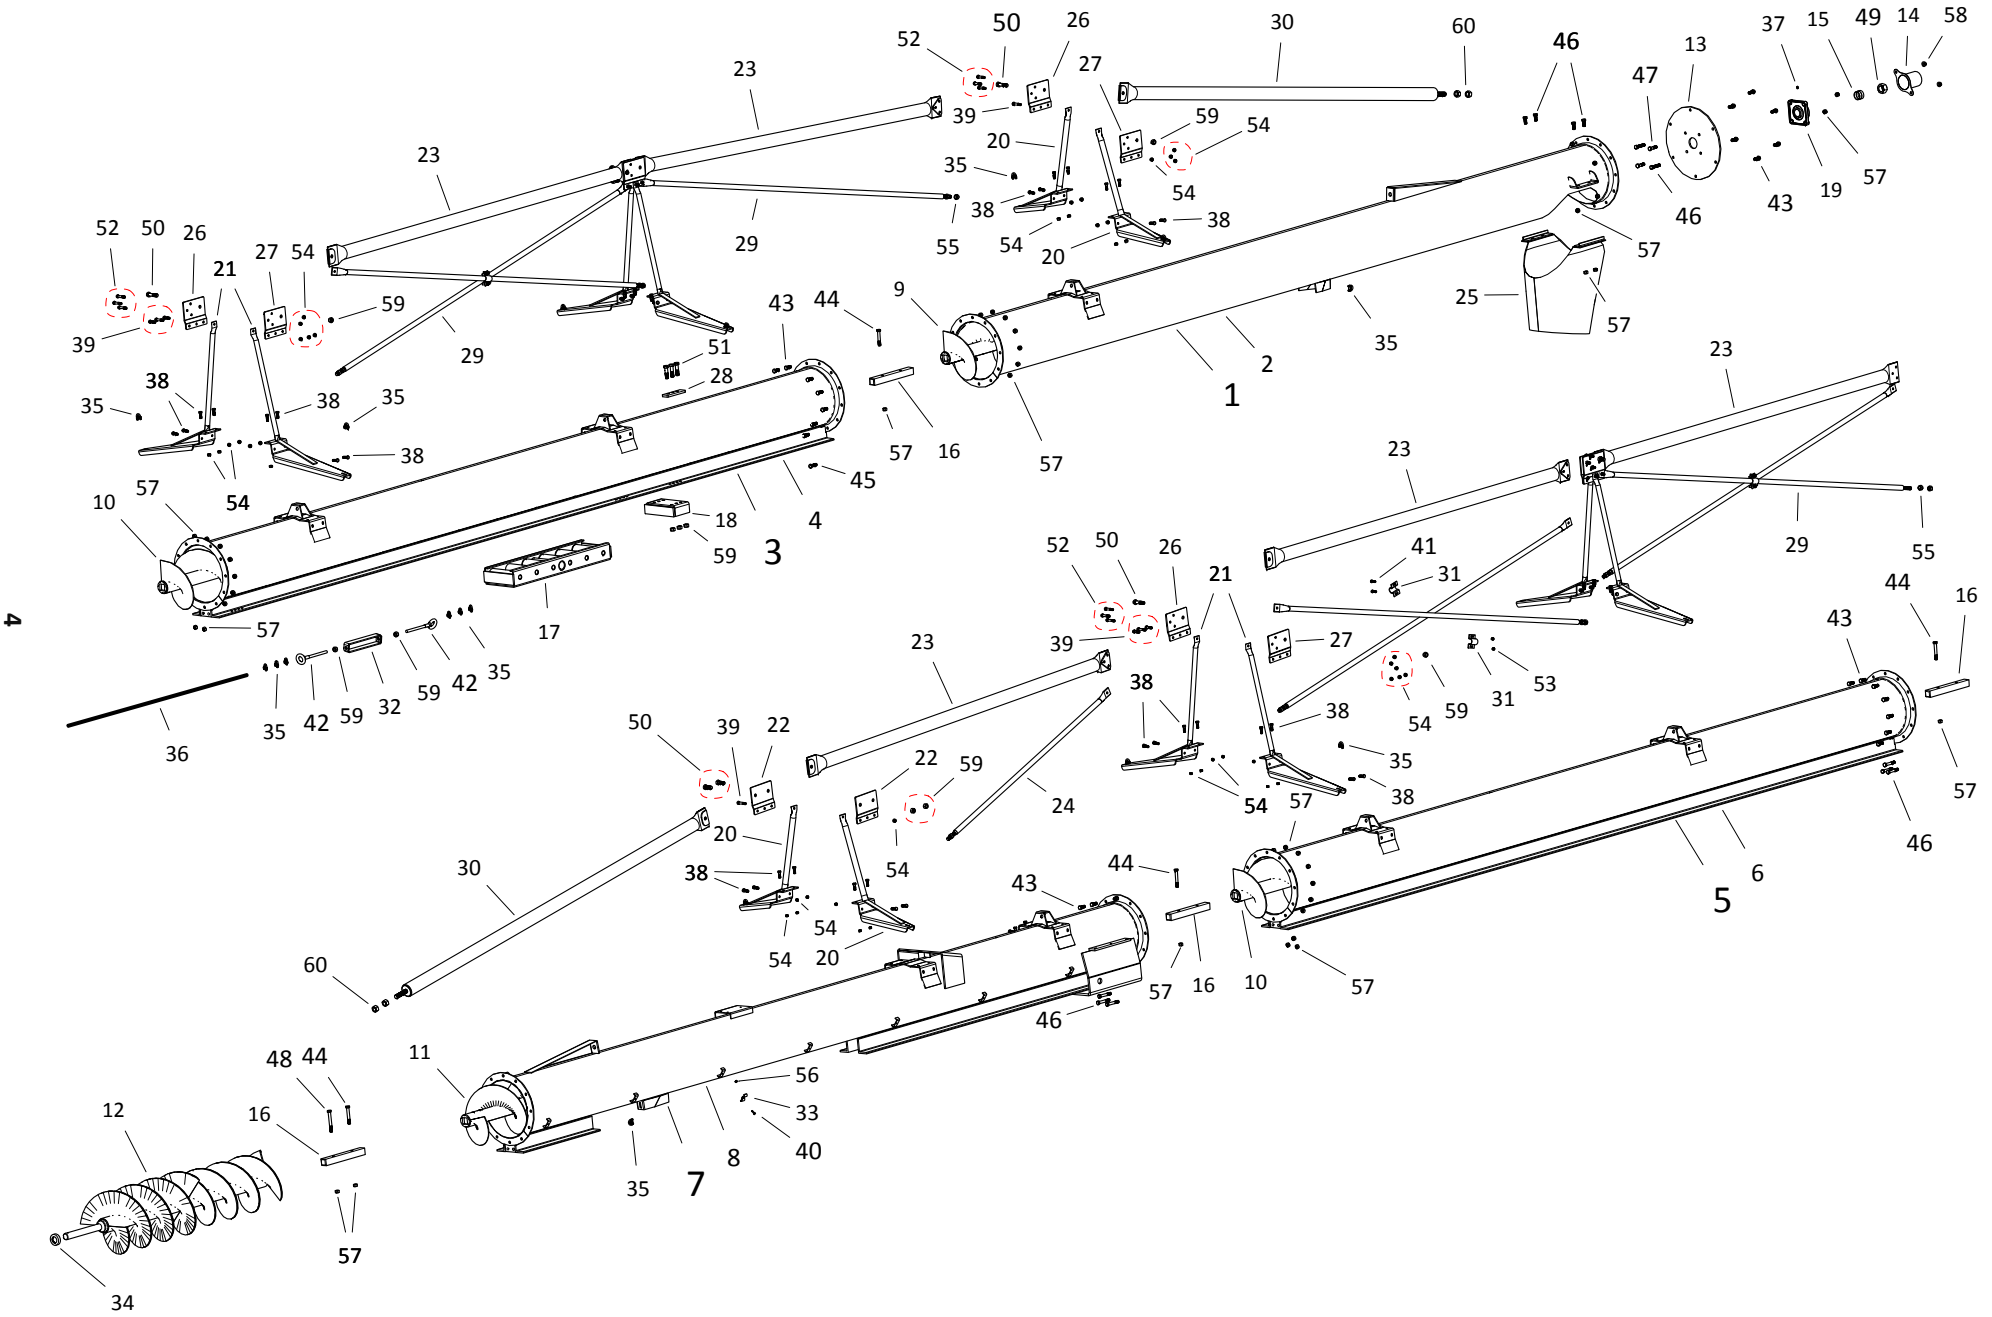

TUBE & TRUSS COMPONENTS, HX16-85 SILVER

TUBE & TRUSS COMPONENTS, HX16-85 SILVER

ITEM	PART NO.	DESCRIPTION
1	10-20719SR	HX160-85/105/125 UPPER TUBE BDL
2	10-20634SR	HX160 UPPER TUBE ONLY
3	10-20718SR	HX160 UPPER MIDDLE TUBE BDL
4	10-20627SR	HX160 UPPER MIDDLE TUBE ONLY
5	10-20717SR	HX160 MIDDLE TUBE BUNDLE
6	10-20623SR	HX160 MIDDLE TUBE ONLY
7	10-22451SR	HX160-85 LOWER TUBE BUNDLE (2016)
8	10-20711SR	HX160-85 LOWER TUBE ONLY
9	10-20648	MKX160 UPPER FLIGHT
10	10-20618	MKX160 MIDDLE FLIGHT
11	10-22388	MKX160 LOWER FLIGHT (2016)
12	10-22387	MKX160 BOOT FLIGHT (2016)
13	10-20632WH	X160 END PLATE
14	10-20660WH	X160 THRUST ADJUSTER COVER
15	10-21171	BUSHING THRUST ADJUSTER
16	10-20635	MKX160 SQUARE SHAFT
17	10-20647WH	X160 TRACKSHOE
18	10-20670	MKX160 TRACKSTOP
19	10-20015	2" PILLOW BLOCK BEARING
20	10-20659	MKX160 LOW TRUSS TOWER
21	10-20658	MKX160 HIGH TRUSS TOWER
22	10-20737	MKX160 END JOINER PLATE
23	10-20723	MKX160 TRUSS TUBE
24	10-20778	MKX160 SHORT CROSS BRACE
25	10-20631	SPOUT, 16 INCH ROLLED
26	10-20720	MKX160 JOINER PLATE 1 (LEFT)
27	10-20721	MKX160 JOINER PLATE 2 (RIGHT)
28	10-21037	MKX160 TRACKSTOP SPACER PLATE
29	10-20725	MKX160 TRUSS CROSS BRACE, LONG
30	10-20722	MKX160 LONG ADJUST TUBE
31	10-17655	MK111 CROSS BRACE CLAMP
32	10-20729	MKX160 TURN BUCKLE
33	10-20607	MKX160 HYDRAULIC HOSE UPPER CATCH
34	200693	BOOT FLIGHT COLLAR
35	10-20617	1/2" CABLE CLAMP
36	10-20740	MKX160-85 TRUSS CABLE
37	10-19222	GREASE FTG ZERK 1/4-28 SAE CZ PLTD
38	10-19589	BOLT 1/2" X 1-1/2" 9900536
39	10-19974	BOLT, 1/2" 1-3/4" GR8 9900133
40	10-17748	5/16" X 1-1/4" NC BOLT GR 2 PLTD
41	10-18698	7/16" X 1-1/4" BOLT GR8
42	10-20715	3/4" X 11-1/2" EYE BOLT PLTD (WELD)
43	10-19590	BOLT 5/8" X 1-1/2" 9900167
44	10-18545	BOLT 5/8" X 4-1/2" 9900172
45	10-27589	BOLT, 5/8 X 2-1/2 PLTD 9900819
46	10-17745	5/8" X 3" NC BOLT GR8 PLTD
47	10-27484	5/8" X 2-1/4" GR8 BOLT
48	10-17632	BOLT 5/8" X 5-1/2"
49	10-24423	1-1/2" NYLON LOCK NUT UNF GR8 PLTD
50	10-20774	3/4" X 2-1/2" BOLT GR8 PLTD