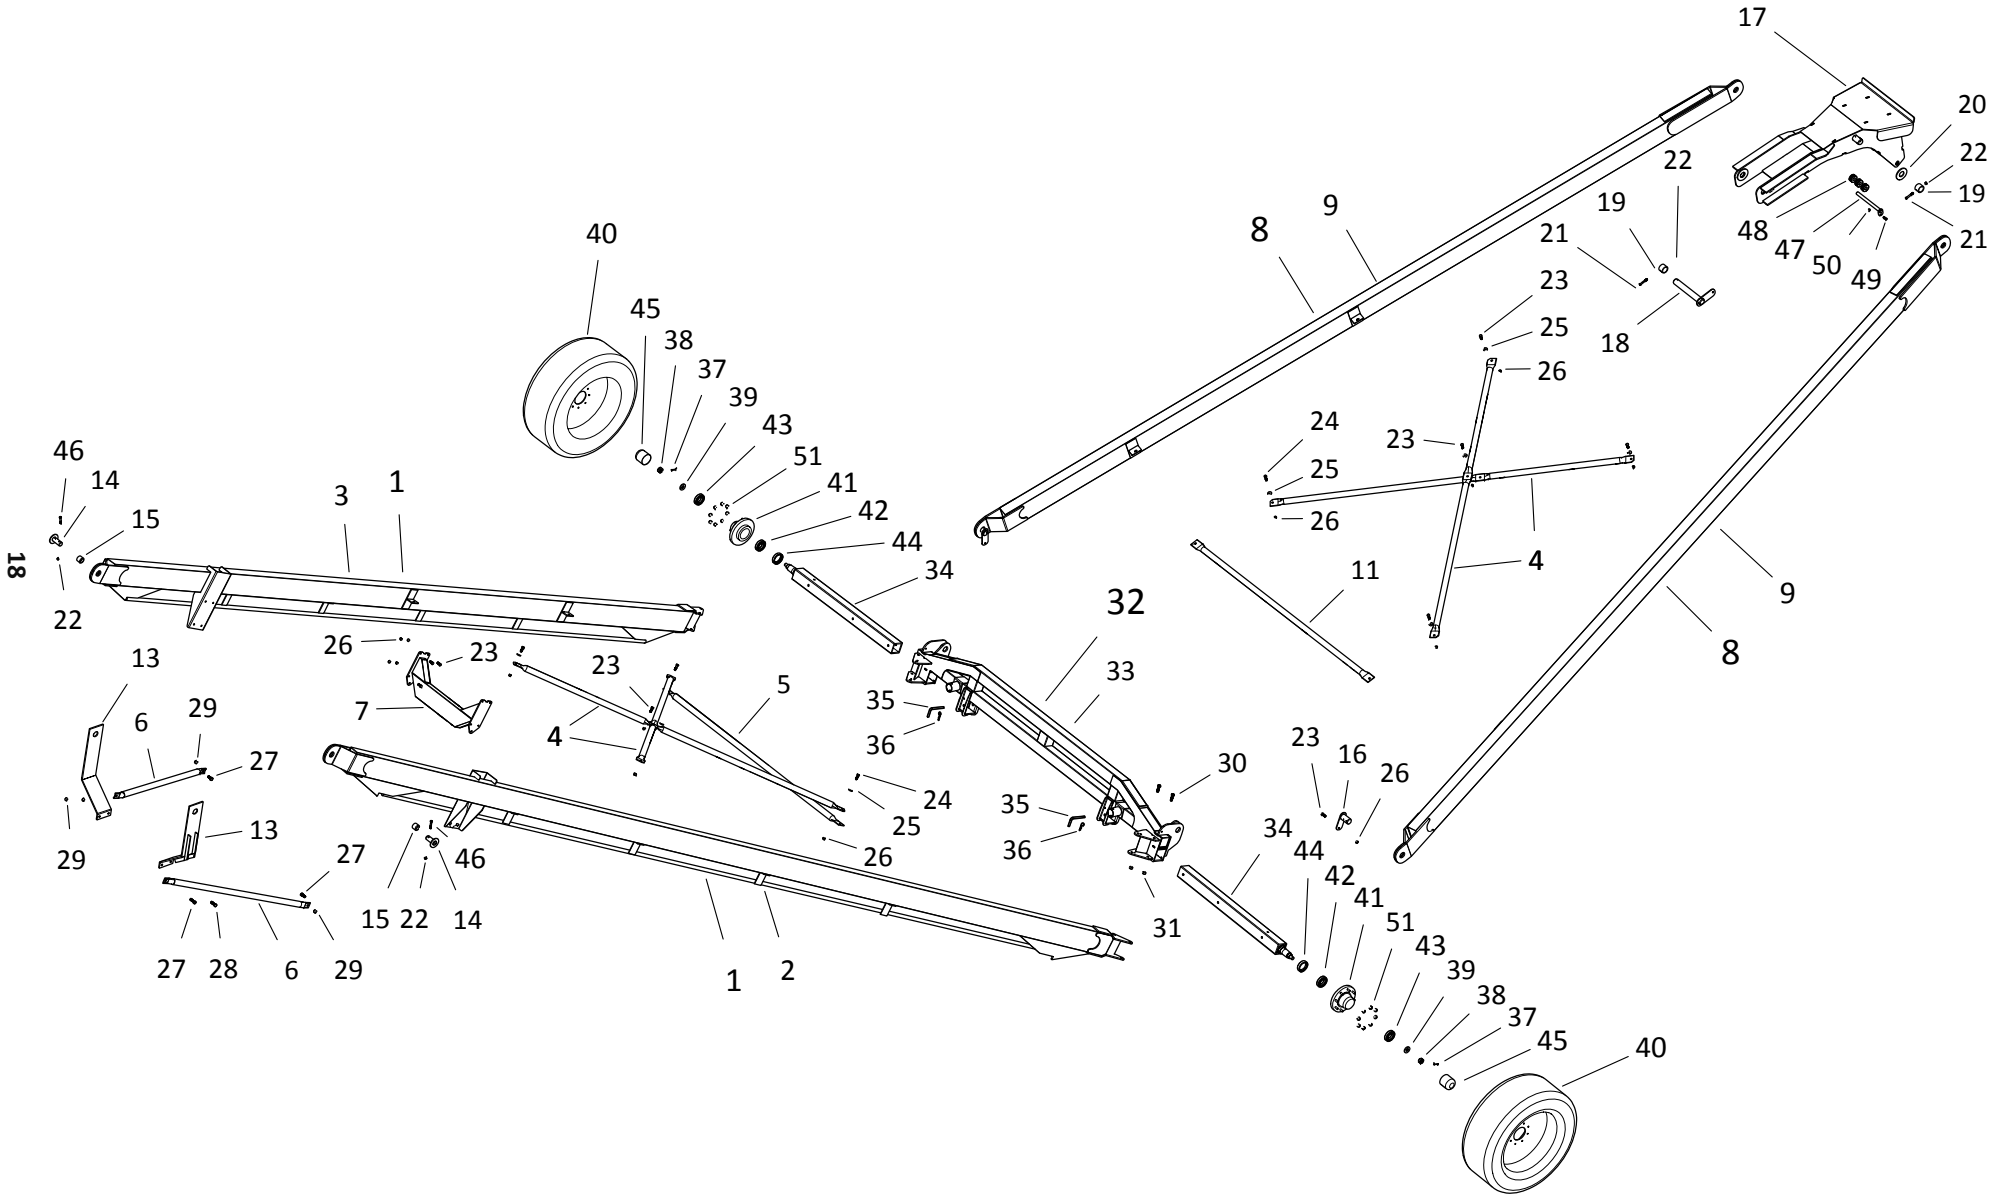

FRAME COMPONENTS, HX16-85

ITEM	PART NO.	DESCRIPTION
1	10-20782	MKX160 LOWER FRAME BUNDLE
2	10-20708	MKX160 LOWER ARM RH
3	10-20709	MKX160-85 LOWER ARM LH
4	10-20281	FRAME CROSS BRACE
5	10-20359	MKX1384/1685 LOWER TIE TUBE
6	10-20255	STABILIZER BRACE
7	10-20646	MKX160 SHORT CROSS MEMBER
8	10-20785	MKX160 UPPER FRAME BUNDLE
9	10-20763	MKX160-85 UPPER ARM
11	10-20727	MKX160-85 UPPER TIE TUBE
13	10-20625	MKX160 STABILIZER BRACKET
14	10-20682	MKX160 TUBE FRAME ATTACH PIN
15	10-20661	MKX160 LOWER FRAME ATTACH BUSHING
16	10-20681	MKX160 AXLE FRAME PIN
17	10-20674	MKX160 LIFT ASSIST
18	10-20656	MKX160 TRACKSHOE PIN
19	10-20654	MKX160 TRACKSHOE BUSHING
20	10-20724	2" SAE FLAT WASHER PLTD
21	10-19547	7/16" X 3-1/2" NC BOLT GR 5 PLTD
22	10-19598	LOCKNUT 7/16" 9900643
23	10-19589	BOLT 1/2" X 1-1/2" 9900536
24	10-19974	BOLT, 1/2" 1-3/4" GR8 9900133
25	10-17401	WASHER 1/2" FLAT 9900565
26	10-19599	LOCKNUT 1/2" 9900538
27	10-19991	BOLT, 5/8" X 2" GR8 9900818
28	10-27484	5/8" X 2-1/4" GR8 BOLT
29	10-19600	LOCKNUT 5/8" 9900831
30	10-19592	BOLT 3/4" X 2" 9900823
31	10-19601	LOCKNUT, 3/4" PLTD
32	10-20642	MKX16 AXLE ASSY
33	10-20641	MKX160 AXLE
34	10-20645	MKX160 AXLE EXTENSION
35	10-20832	MKX160 AXLE PIN
36	10-19463	210 HITCH PIN 4500070
37	10-17757	3/16" X 1-3/4" COTTER PIN PLTD
38	10-17011	NUT, 1" SLOTTED 0500704
39	10-20833	MKX160 HUB WASHER
40	10-20621	385/65R22.5 RECAPED WHEEL ASSEMBLY
41	10-20620	8000LB 8 BOLT IMP HUB ASSM STUDDED
42	10-21433	MKX/X160 HUB BEARING, LARGE
42A	10-22003	MKX/X160 BEARING CUP, LARGE
43	10-21434	MKX/X160 HUB BEARING SMALL
43A	10-22004	MKX/X160 BEARING CUP, SMALL
44	10-21435	MKX/X160 HUB SEAL
45	10-21436	MKX/X160 HUB DUST CAP
46	10-19546	BOLT 7/16" X 3"
47	10-22603	16" LIFT ASSIST LOWER PIN
48	10-20675	1/2" CABLE THIMBLE PULLEY
49	10-19975	BOLT, 3/8" X 1-1/4" GR5 9900531
50	10-17402	LOCKNUT 3/8" 0601007

FRAME COMPONENTS, HX16-85