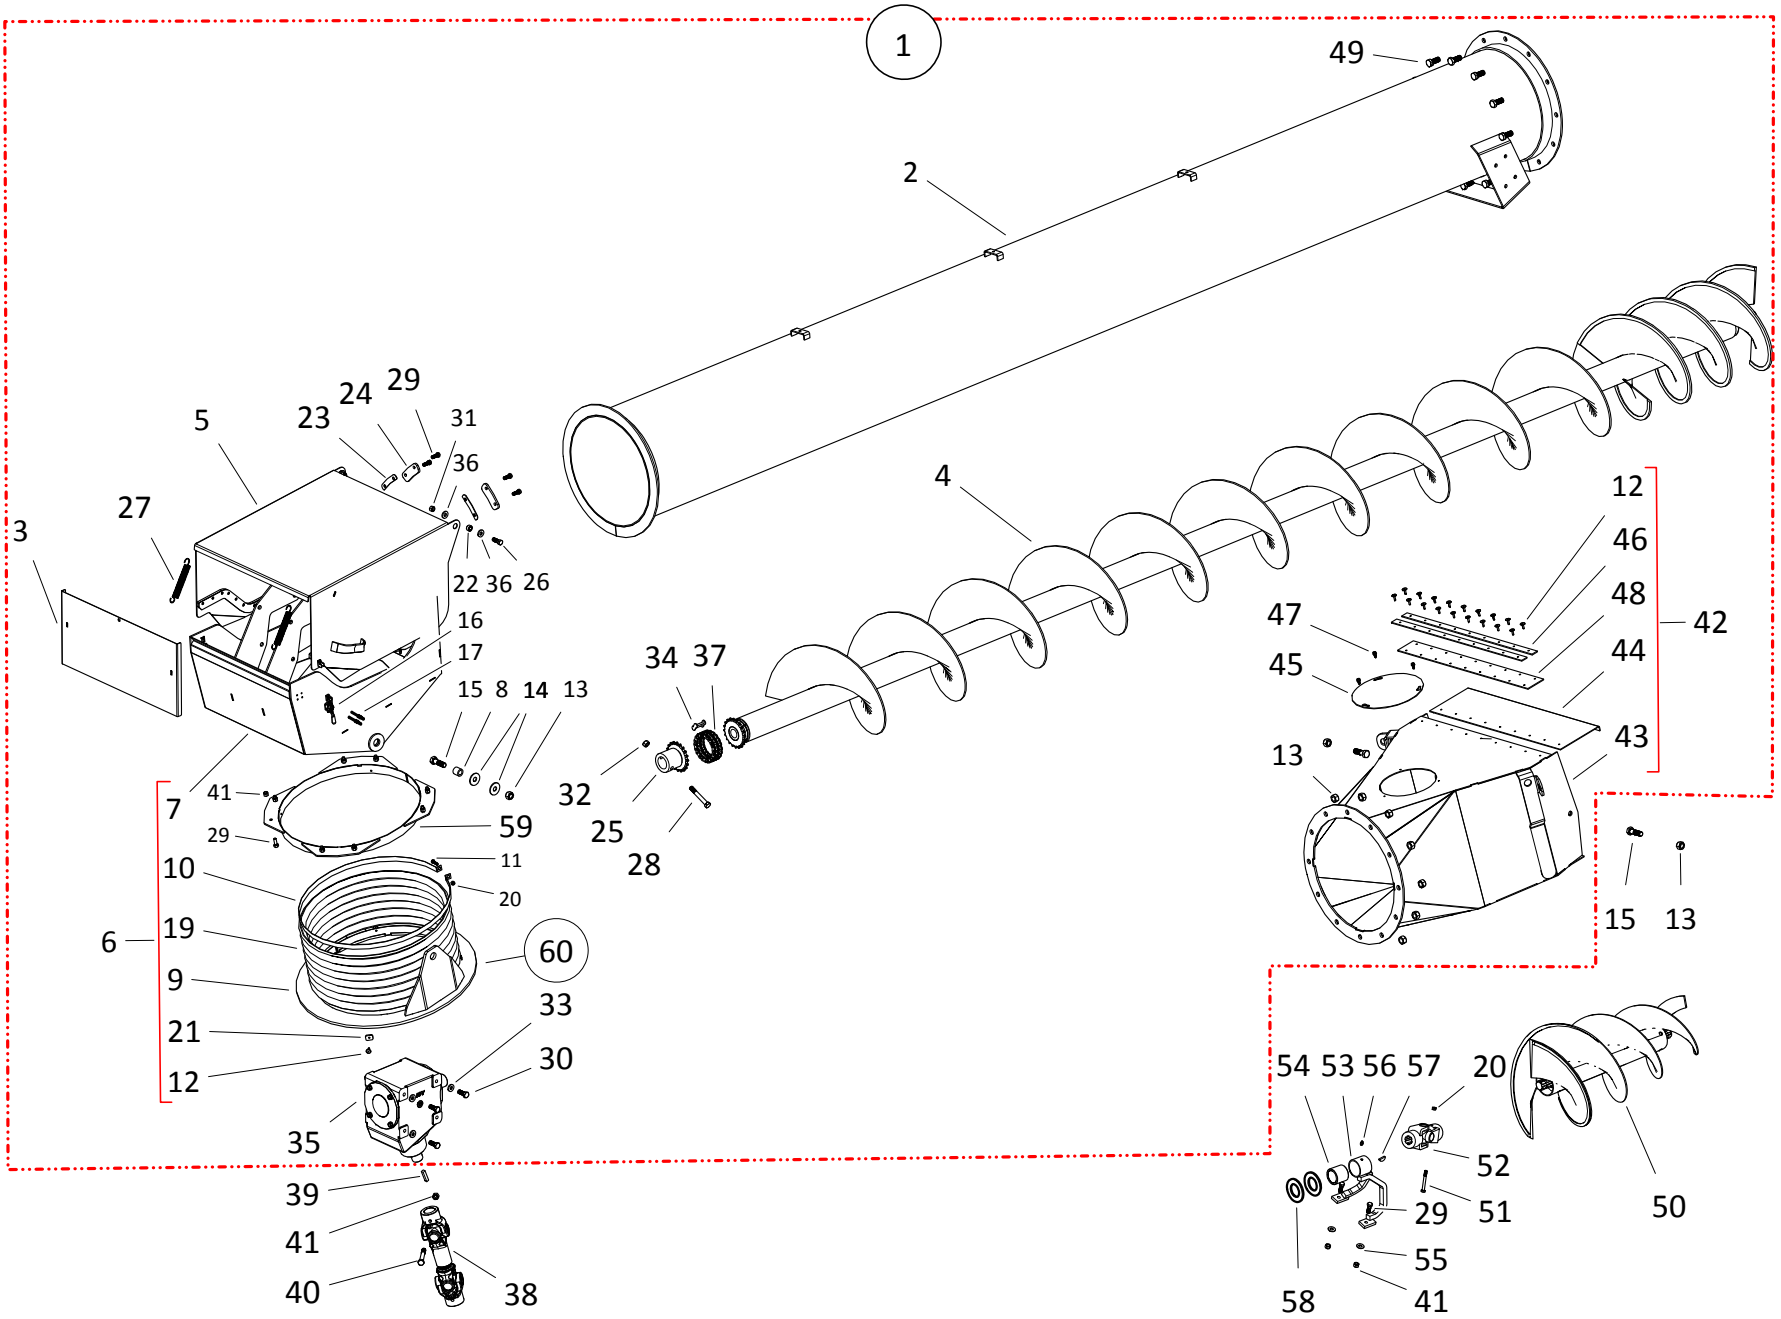

SWING TUBE COMPONENTS, HX16

SWING TUBE COMPONENTS, HX16

ITEM	PART NO.	DESCRIPTION
52	10-29293	232-25367 SPLINED U-JOINT 14R
53	10-20589	TRANSITION BUSHING ASSY
54	10-21095	1.753X 2.254 X 2 POROUS BRONZE BUSH
55	10-17392	WASHER 3/8" FLAT PLTD 0601008
56	10-19222	GREASE FTG ZERK 1/4-28 SAE CZ PLTD
57	10-19224	1/4" X 1" WOODRUFF KEY (4503192)
58	10-20837	1-3/4" SAE FLAT WASHER, PLATED
59	200393RD	SPOUT HEAD HOSE RING WLDT, MKX/X160
60	05-A450	MKX/X160 SPOUT HEAD-HOSE RING RPLCM