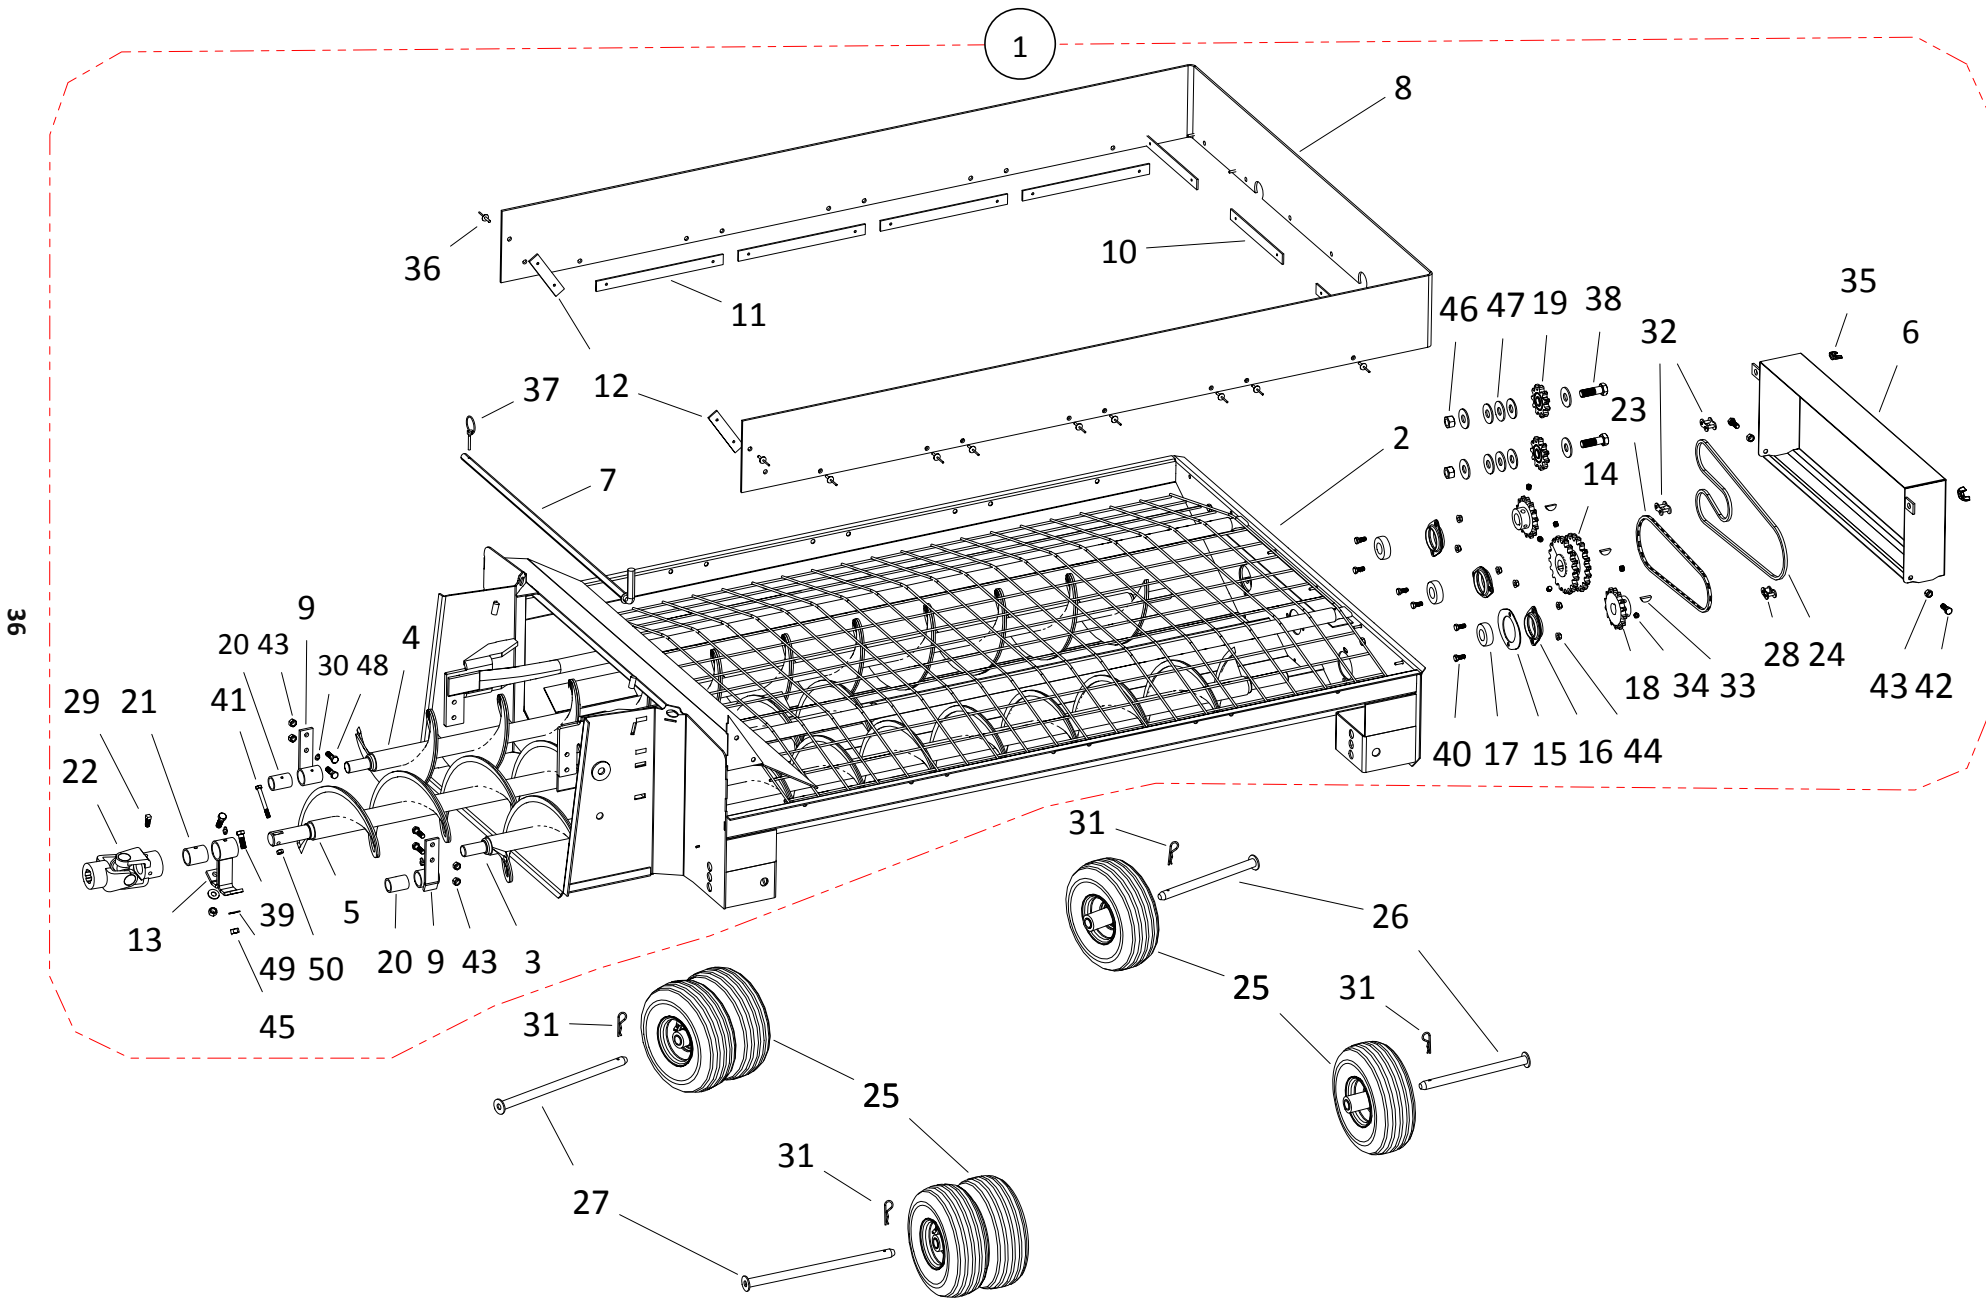

HOPPER COMPONENTS, HX16

36

HOPPER COMPONENTS, HX16

ITEM	PART NO.	DESCRIPTION
1	10-20568	MKX/X16 HOPPER ASSEMBLY
2	10-20581	MKX160 HOPPER ONLY
3	10-20576	MKX160 LONG HOPPER FLIGHT RH
4	10-20577	MKX160 LP HOPPER FLIGHT LH
5	10-20651	MKX160 HOPPER CENTER FLIGHT
6	10-20578	MKX160 HOPPER CHAIN COVER
7	10-20579	MKX160 HOPPER DOOR PIN
8	10-20580	MKX160 LP RUBBER BELTING
9	10-20728	MKX160 TOP MOUNT BUSHING ASSEMBLY
10	10-22050	10 BELTING ATTACH STRAP
11	10-22051	12-1/2 BELTING ATTACH STRAP
12	10-22049	4-3/4 BELTING ATTACH STRAP
13	10-20574	MKX160 CENTRE SUPPORT
14	10-20650	MKX160 DOUBLE SPROCKET COMPLETE
15	10-20902	MKX160 BEARING SUPPORT PLATE
16	10-18694	FLANGE
17	10-18817	1 FLANGE BEARING ONLY 4503130
18	10-19430	60B14 X 1 SPROCKET
19	10-20638	60X11T 5/8 BORE IDLER SPROCKET
20	10-19149	1" BUSHING
21	10-19776	BUSHING, 1-1/4"
22	10-29293	232-25367 SPLINED U-JOINT 14R
23	10-20754	#60 - 1R X 41P ROLLER CHAIN
24	10-20755	#60 - 1R X 69P ROLLER CHAIN
25	10-17522	LOW PRO HOPPER WHEEL
26	10-17394	MK LP FIXED WHEEL AXLE
27	10-20575	MKX160 LONG AXLE
28	10-29526	#60 OFFSET LINK
29	10-29118	SETSCREW, 3/8" X 3/4" GR8 SQ HEAD
30	10-19222	GREASE FTG ZERK 1/4-28 SAE CZ PLTD
31	10-19463	210 HITCH PIN 4500070
32	10-19433	#60 CONNECTOR LINK 9900771-2
33	10-19224	1/4" X 1" WOODRUFF KEY (4503192)
34	10-19225	SETSCREW, 3/8" UNC X 3/8" REGULAR
35	10-20082	3/8" WING NUT PLTD
36	10-20399	3/16" X 5/8" GRIP RIVET
37	10-29998	LYNCH PIN 3/16 X 1-1/4 Y.ZINC PLTD
38	10-19991	BOLT, 5/8" X 2" GR8 9900818
39	10-18698	BOLT 7/16" X 1-1/4" 9900219
40	10-19538	BOLT,5/16X3/4 PLTD 9900797
41	10-19965	5/16" X 2-3/4" NC BOLT GR 2 PLTD
42	10-18955	BOLT 3/8" X 1" 9900699
43	10-17402	LOCKNUT 3/8" 0601007
44	10-19595	WHIZNUT 5/16" 9900129
45	10-19598	LOCKNUT 7/16" 9900643
46	10-19600	LOCKNUT 5/8" 9900831
47	10-19966	WASHER, 5/8" FLAT 9900779
48	10-19975	BOLT,3/8X 1-1/4 GR5 9900531
49	10-28485	SAE WASHER PLTD,7/16 9900787
50	10-19980	LOCKNUT, 5/16" PLTD