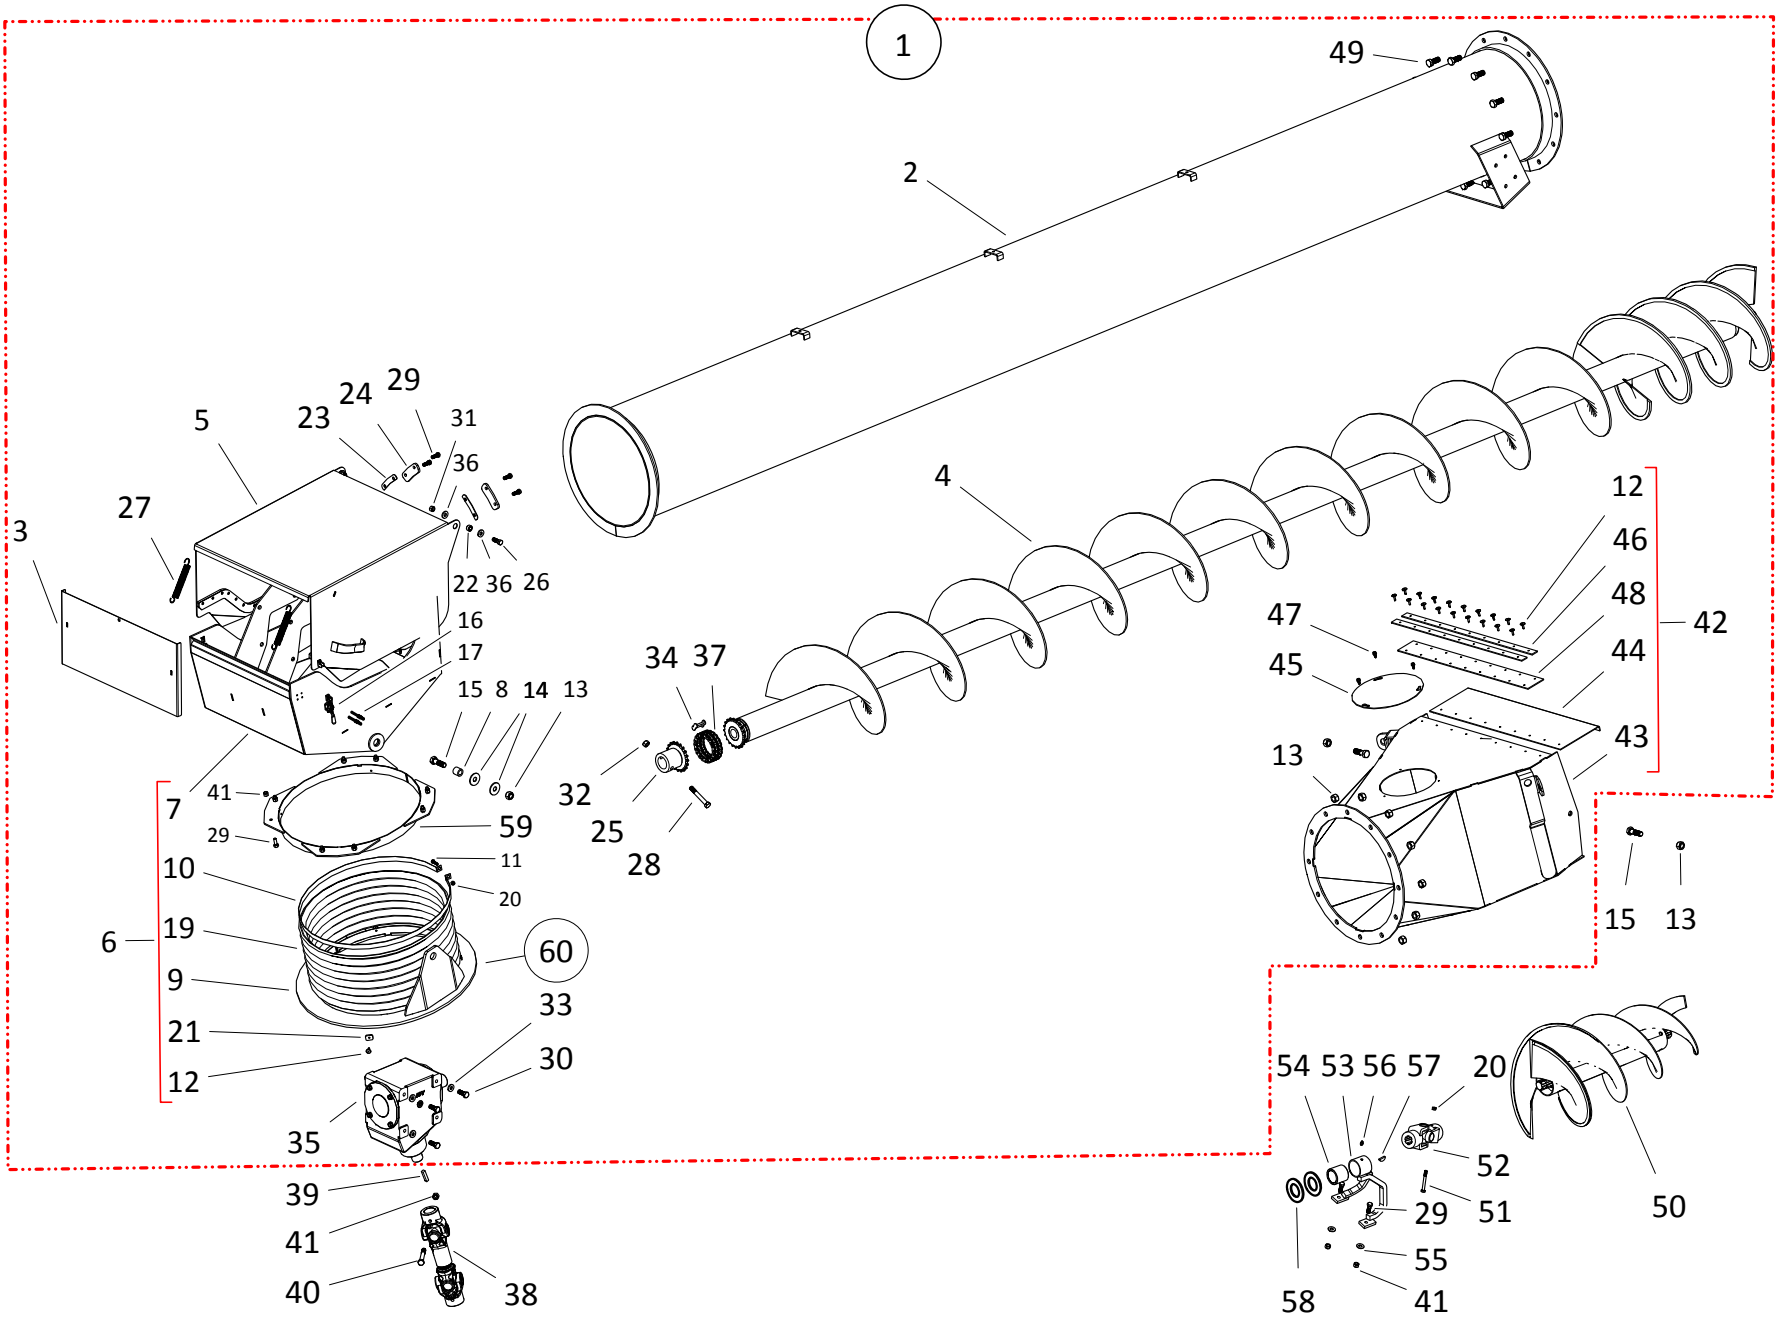

SWING TUBE COMPONENTS, HX16

SWING TUBE COMPONENTS, HX16

ITEM	PART NO.	DESCRIPTION
1	10-20713	MKX/X160 SWING TUBE BUNDLE W/ TRANS
2	10-20587	MKX160 SWING TUBE ONLY
3	10-20591	MKX160 SPOUT HEAD DOOR
4	10-20592	MKX160 SWING FLIGHT
5	10-20593	MKX160 SPOUT HEAD COVER
6	10-20597	MKX/X16 SPOUT HEAD ASSY
7	200394RD	MKX/X160 SPOUT HEAD WELD'T, (2019)
8	10-20596	MKX160 SPOUTHEAD BUSHING
9	10-20671	MKX160 SPOUT HEAD BASE
10	10-20756	MKX160 SPOUT HEAD STRAP
11	10-18091	5/16" X 1" NC BOLT GR 2 PLTD
12	10-18185	LARGE FLANGE RIVET
13	10-19600	LOCKNUT 5/8" 9900831
14	10-19966	WASHER, 5/8" FLAT 9900779
15	10-19991	BOLT, 5/8" X 2" GR8 9900818
16	10-20052	LATCH & CATCH
17	10-23769	5/32 X 39/64 RIVET, LOW PROFILE
19	10-20559	20" X 16" LONG FLEX HOSE
20	10-19980	LOCKNUT, 5/16" PLTD
21	10-29252	DUCTING SECURE TAB, FLEX
22	10-27889	LEVELLER BUSHING, TF
23	10-29152	LRG BOOT RETAINER SPACER FLEX
24	10-29166	SPOUT HEAD RETAINER, MK FLEX
25	10-29992	GEARBOX CONNECTOR
26	10-18698	BOLT 7/16" X 1-1/4" 9900219
27	10-18728	MK LID SPRING
28	10-18947	BOLT 1/2" X 4" 9900647
29	10-18955	BOLT 3/8" X 1" 9900699
30	10-19588	BOLT 1/2" X 1-1/4" 9900588
31	10-19598	LOCKNUT 7/16" 9900643
32	10-19599	LOCKNUT 1/2" 9900538
33	10-19605	LOCK WASHER, 1/2" PLTD
34	10-20048	#50 DOUBLE CONNECTOR LINK
35	10-20556	GEARBOX
36	10-17182	7/16 TRACK WASHER
37	10-29895	#50-19P DOUBLE ROLLER CHAIN
38	10-20561	242-26278E COUPLER SHAFT (BLACK)
39	10-17066	SQUARE KEY, 3/8" X 1-3/4"
40	10-28746	3/8" X 3-1/4" NC BOLT GR 5 PLTD
41	10-17402	LOCKNUT 3/8" 0601007
42	10-20598	MKX/X16 TRANSITION ASSY
43	10-20766	TRANSITION ONLY
44	10-20599	TRANSITION DOOR
45	10-20601	MKX160 TRANSITION INSPECTION DOOR
46	10-20695	TRANSITION BELT STRAP
47	10-19274	SELF TAPPING SCREW 9900132
48	10-20600	TRANSITION BELT HINGE
49	10-19590	BOLT 5/8" X 1-1/2" 9900167
50	10-20738	TRANSITION FLIGHT
51	10-19965	5/16" X 2-3/4" NC BOLT GR 2 PLTD