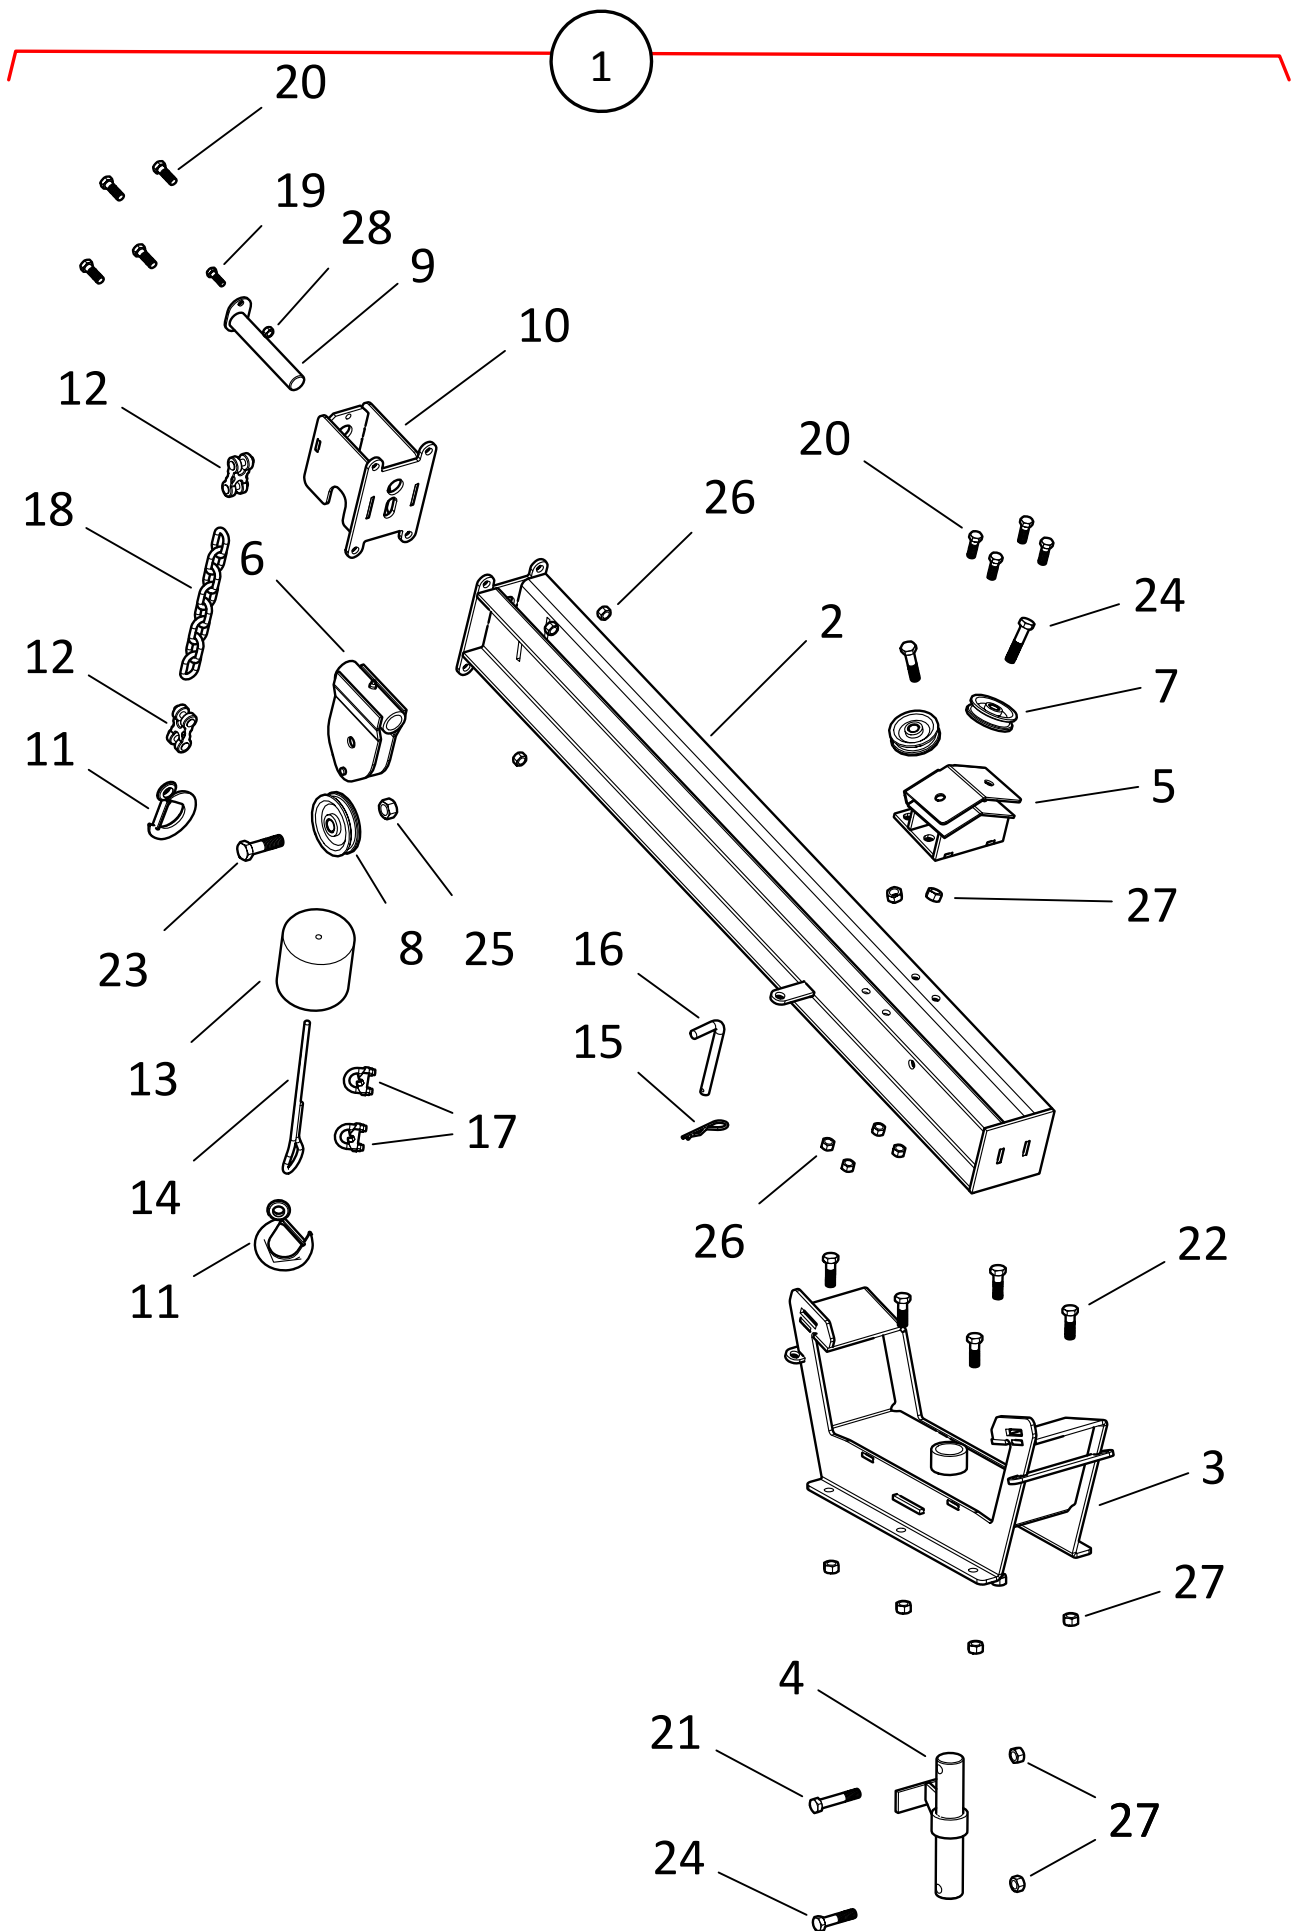

LIFT ARM COMPONENTS, HX16

LIFT ARM COMPONENTS, HX16

ITEM	PART NO.	DESCRIPTION
1	10-22982	MKX/X16 LIFT ARM ASSY, 2017
2	10-22989	LIFT ARM ONLY, 2017
3	10-20664	LIFT ARM BASE
4	10-20667	LIFT ARM SWIVEL
5	10-20668	LIFT ARM PULLEY GUIDE
6	10-22983	LIFT ARM SLEEVE ASSEMBLY, 2017
7	10-21494	MKX160 LIFT ARM PULLEY ASSEMBLY
8	10-22987	LIFT ARM PULLEY ASSEMBLY, 2017
9	10-22990	LIFT ARM PULLEY PIN
10	10-23045	MKX 160 LIFT ARM CABLE SUPPORT
11	10-28997	1/2T EYE HOIST HOOK W/LATCH
12	10-20083	5/16" MID LINK
13	10-20793	MKX160 HOPPER WEIGHT
14	10-17376	MK LP HOPPER CABLE
15	10-19463	210 HITCH PIN 4500070
16	10-19648	SADDLE PIN 4503223
17	10-19147	1/4 CABLE CLAMP 4500081
18	10-22793	5/16 GRADE 30 CHAIN X 11 LINK, PLTD
19	10-18091	5/16" X 1" NC BOLT GR 2 PLTD
20	10-18698	7/16" X 1-1/4" BOLT GR8
21	10-19798	1/2" X 2-3/4" NC BOLT GR 8 PLTD
22	10-19589	BOLT 1/2" X 1-1/2" 9900536
23	10-29251	5/8" X 2-3/4" NC BOLT GR 8 PLTD
24	9900560	1/2" X 2-1/4" NC BOLT GR 5 PLTD
25	10-19600	LOCKNUT 5/8" 9900831
26	10-19598	LOCKNUT 7/16" 9900643
27	10-19599	LOCKNUT 1/2" 9900538
28	10-19980	5/16" NC NYLON LOCKNUT PLTD