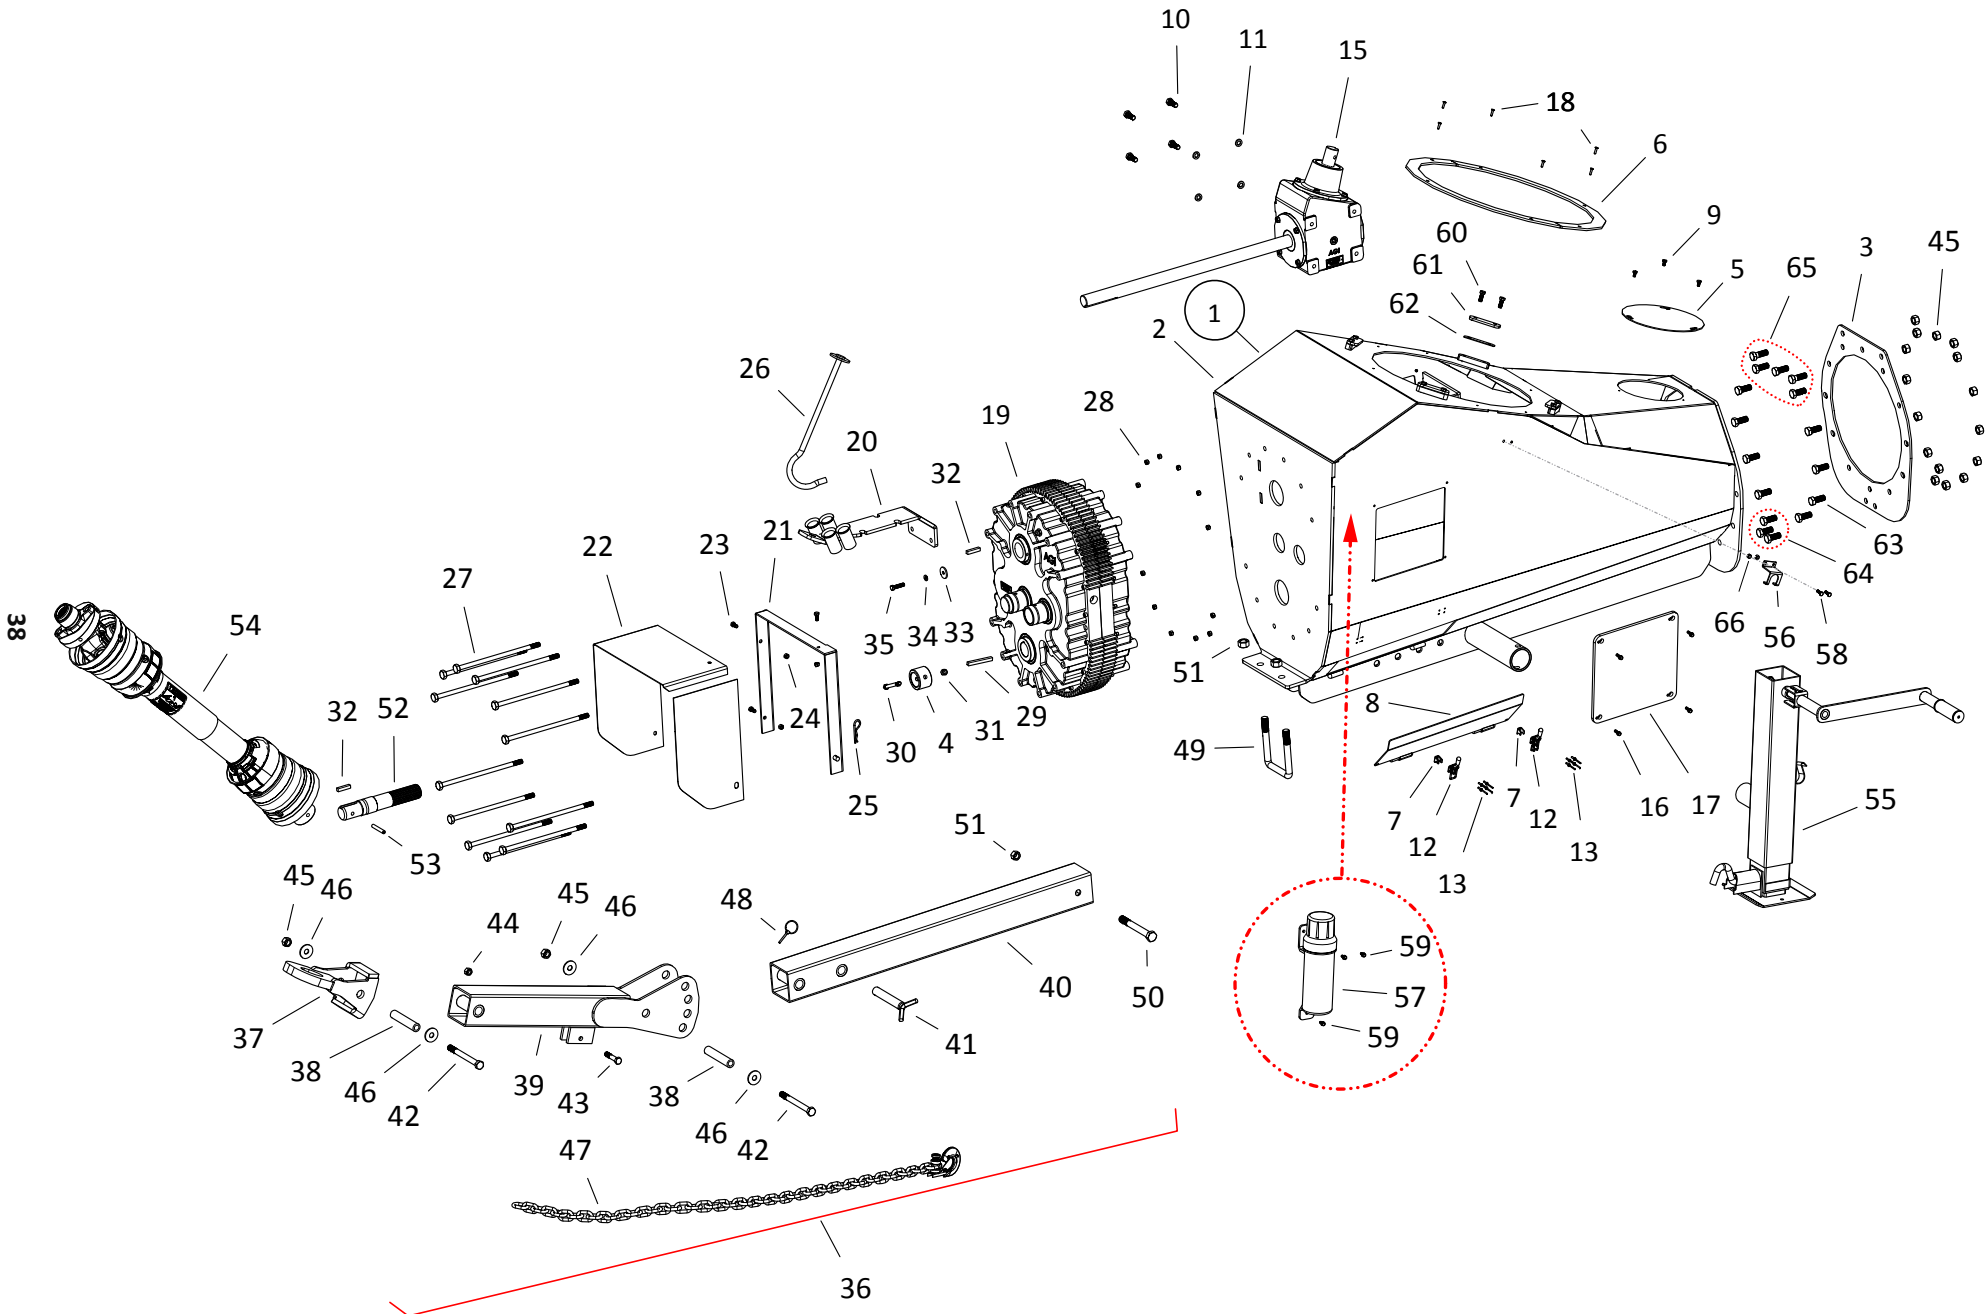

BOOT COMPONENTS, HX16

BOOT COMPONENTS, HX16

ITEM	PART NO.	DESCRIPTION
1	10-20604	MKX/X16 BOOT ASSY
2	10-20603	MKX160 BOOT ONLY
3	10-20679	MKX160 BOOT TUBE ATTACH PLATE
4	10-20680	MKX160 LOWER STOP FLIGHT
5	10-20601	MKX160 TRANSITION INSPECTION DOOR
6	10-20800	MKX160 WEAR PLATE, BOOT
7	10-20053	CATCH
8	10-29982	BOOT CLEANOUT DOOR
9	10-19274	SELF TAPPING SCREW 9900132
10	10-19588	BOLT 1/2" X 1-1/4" 9900588
11	10-19605	LOCK WASHER, 1/2" PLTD
12	10-20052	LATCH & CATCH
13	10-23769	5/32 X 39/64 RIVET, LOW PROFILE
15	10-20557	GEARBOX
16	10-20595	#14 X 1" TEK SCREW
17	10-20644	MKX160 PLEXIGLASS SIDE PLATE 3/8"
18	10-20765	3/16"X1/2" BLIND RIVET (SMALL HEAD)
19	10-20558	M2500 SPEED REDUCER
20	10-20705	MKX160 VALVE BRACKET
21	10-20746	MKX160 PTO SHIELD REAR
22	10-20745	MKX160 PTO SHIELD FRONT
23	10-19538	BOLT,5/16X3/4 PLTD 9900797
24	10-19595	WHIZNUT 5/16" 9900129
25	10-19463	210 HITCH PIN 4500070
26	10-18537	MK130 TRANSPORT SADDLE
27	10-20777	1/2" X 11-1/2" GR8 PLTD
28	10-19599	LOCKNUT 1/2" 9900538
29	10-18541	SQAURE KEY, 3/8" X 3-3/8"
30	10-19547	7/16" X 3-1/2" NC BOLT GR 5 PLTD
31	10-19598	LOCKNUT 7/16" 9900643
32	10-17066	SQUARE KEY, 3/8" X 1-3/4"
33	10-20764	MKX160 KEYWAY LOCKWASHER
34	10-19604	LOCKWASHER 3/8" PLTD 9900528
35	9900637	TAP BOLT, 3/8" X 1-1/2" GR5 PLTD
36	10-20694	TOW BAR ASSEMBLY, 16"
37	10-20610	MKX160 HITCH
38	10-20611	MKX160 TOW BAR BUSHING
39	10-20612	MKX160 SHORT TOW BAR
40	10-20613	MKX160 LONG TOW BAR
41	10-20768	MKX13/16 TOW BAR PIN
42	10-19591	5/8" X 6-1/2" NC BOLT GR 8 PLTD
43	9900560	1/2" X 2-1/4" NC BOLT GR 5 PLTD
44	10-19599	LOCKNUT 1/2" 9900538
45	10-19600	LOCKNUT 5/8" 9900831
46	10-19966	WASHER, 5/8" FLAT 9900779
47	10-20836	SAFETY CHAIN (52" LONG)
48	10-29998	LYNCH PIN 3/16 X 1-1/4 Y.ZINC PLTD
49	10-20684	UBOLT SQ 3/4NCX4-1/16X5-3/4 PLT
50	10-19593	3/4" X 6-1/2" NC BOLT GR 8 PLTD
51	10-19601	LOCKNUT, 3/4" PLTD