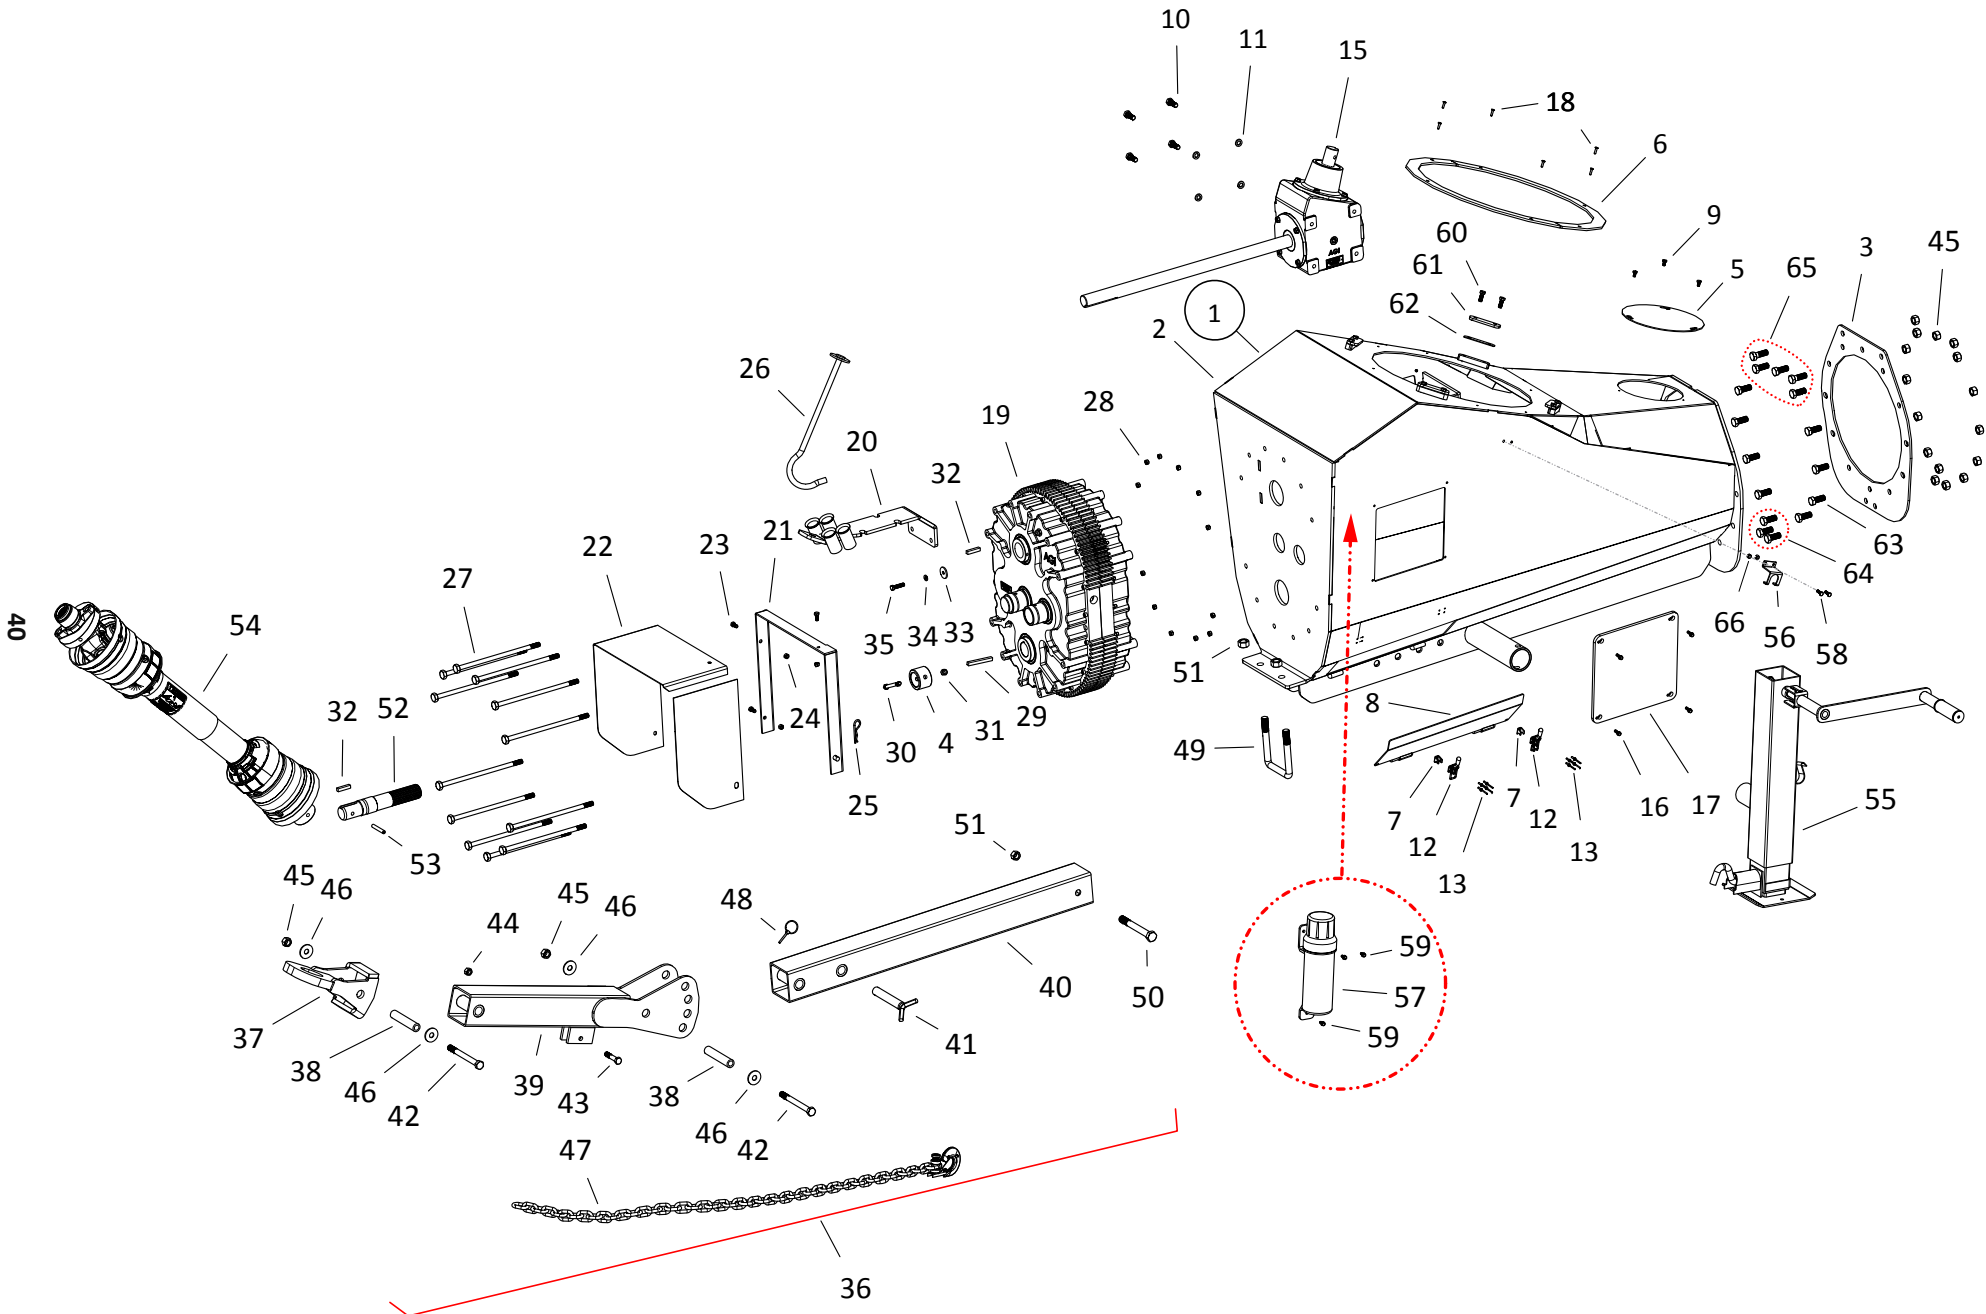

BOOT COMPONENTS, HX16

BOOT COMPONENTS, HX16

ITEM	PART NO.	DESCRIPTION
52	10-20605	MKX/X16 REPLACEMENT SPLINED SHAFT
53	10-18546	3/8" X 2-1/2" COILED ROLL PIN
54	10-20560	260-26267E CV-DRIVELINE (BLACK)
55	10-20643	MKX160 JACK
56	10-29994	X16 SHUT OFF VALVE HOLDER
57	10-29755	WATERPROOF PLASTIC MANUAL HOLDER
58	9900800	1/4" X 3/4" NC BOLT GR 5 PLTD
59	10-19274	SELF TAPPING SCREW 9900132
60	10-18955	BOLT 3/8" X 1" 9900699
61	10-29166	SPOUT HEAD RETAINER, MK FLEX
62	10-29152	LRG BOOT RETAINER SPACER FLEX
63	10-19991	BOLT, 5/8" X 2" GR8 9900818
64	10-27589	BOLT,5/8X2-1/2 PLTD 9900819
65	10-19590	BOLT 5/8" X 1-1/2" 9900167
66	10-28449	LOCKNUT 1/4" 9900562