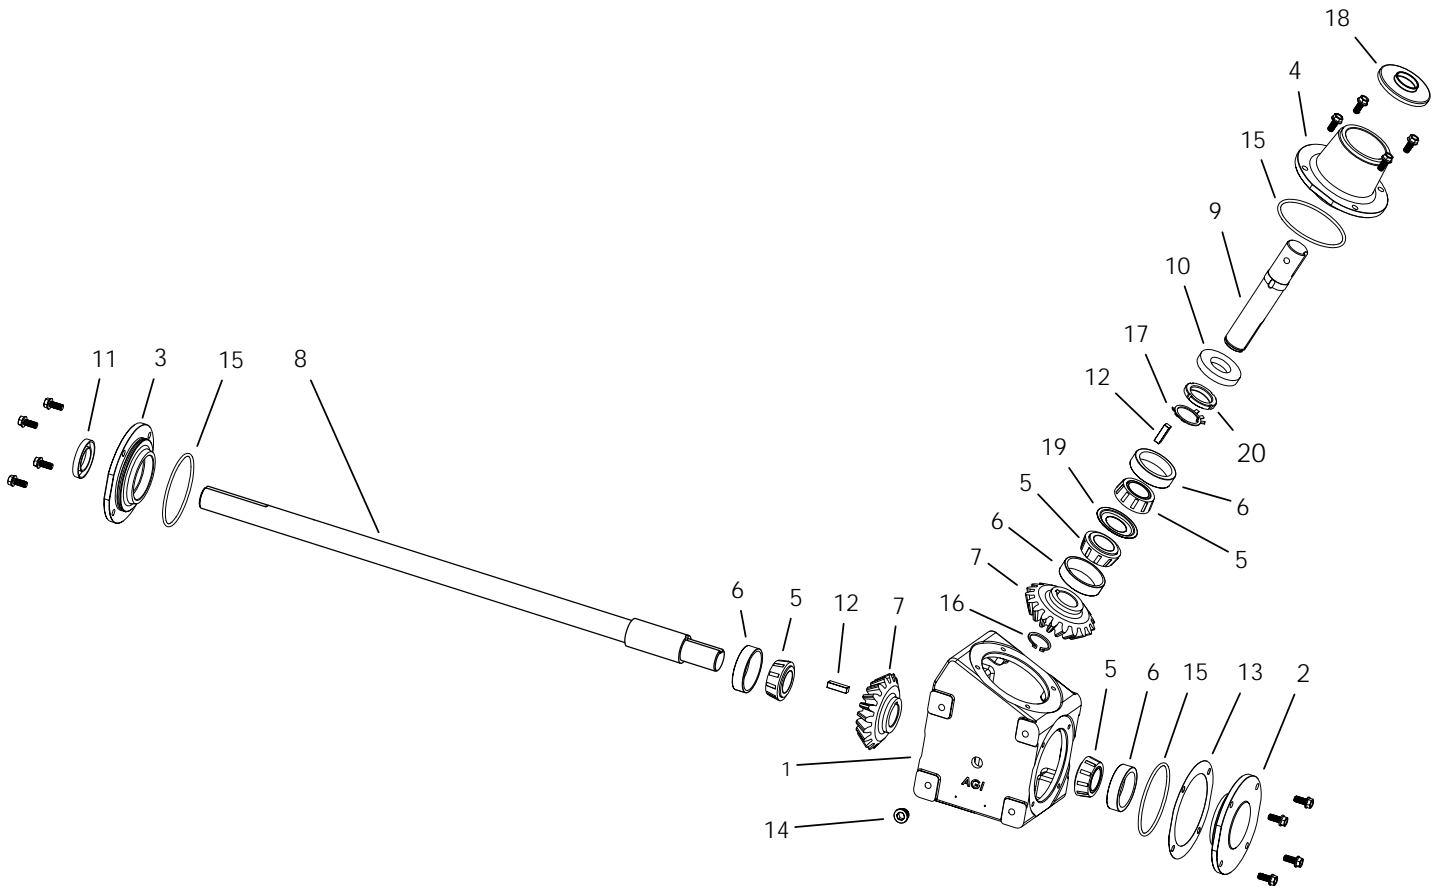

LOWER GEARBOX COMPONENTS (20557)

ITEM	PART NO.	DESCRIPTION
1	10-21376	HOUSING
2	10-21377	END CAP
3	10-21378	END CAP
4	10-21379	QUILL
5	10-21380	BEARING CONE
6	10-21381	BEARING CUP
7	10-21382	GEAR, DP 4 TEETH 19
8	10-20628	SHAFT CROSS
9	10-20629	SHAFT, QUILL
10	10-21385	SEAL (1.50 X 3.00 X 0.472)
11	10-21386	SEAL (1.50 X 2.56 X 0.374)
12	10-21994	SQUARE KEY, 3/8" X 1-1/2"
13	10-21387	GASKET
14	10-21388	PIPE PLUG, 3/4" UNF
15	10-21389	O-RING
16	10-27708	SNAP RING
17	10-21391	RETAINING SHIM
18	10-21541	DEFLECTOR SHIELD
19	10-21542	GREASE WASHER
20	10-21961	LOCKNUT, M40 X 1.5