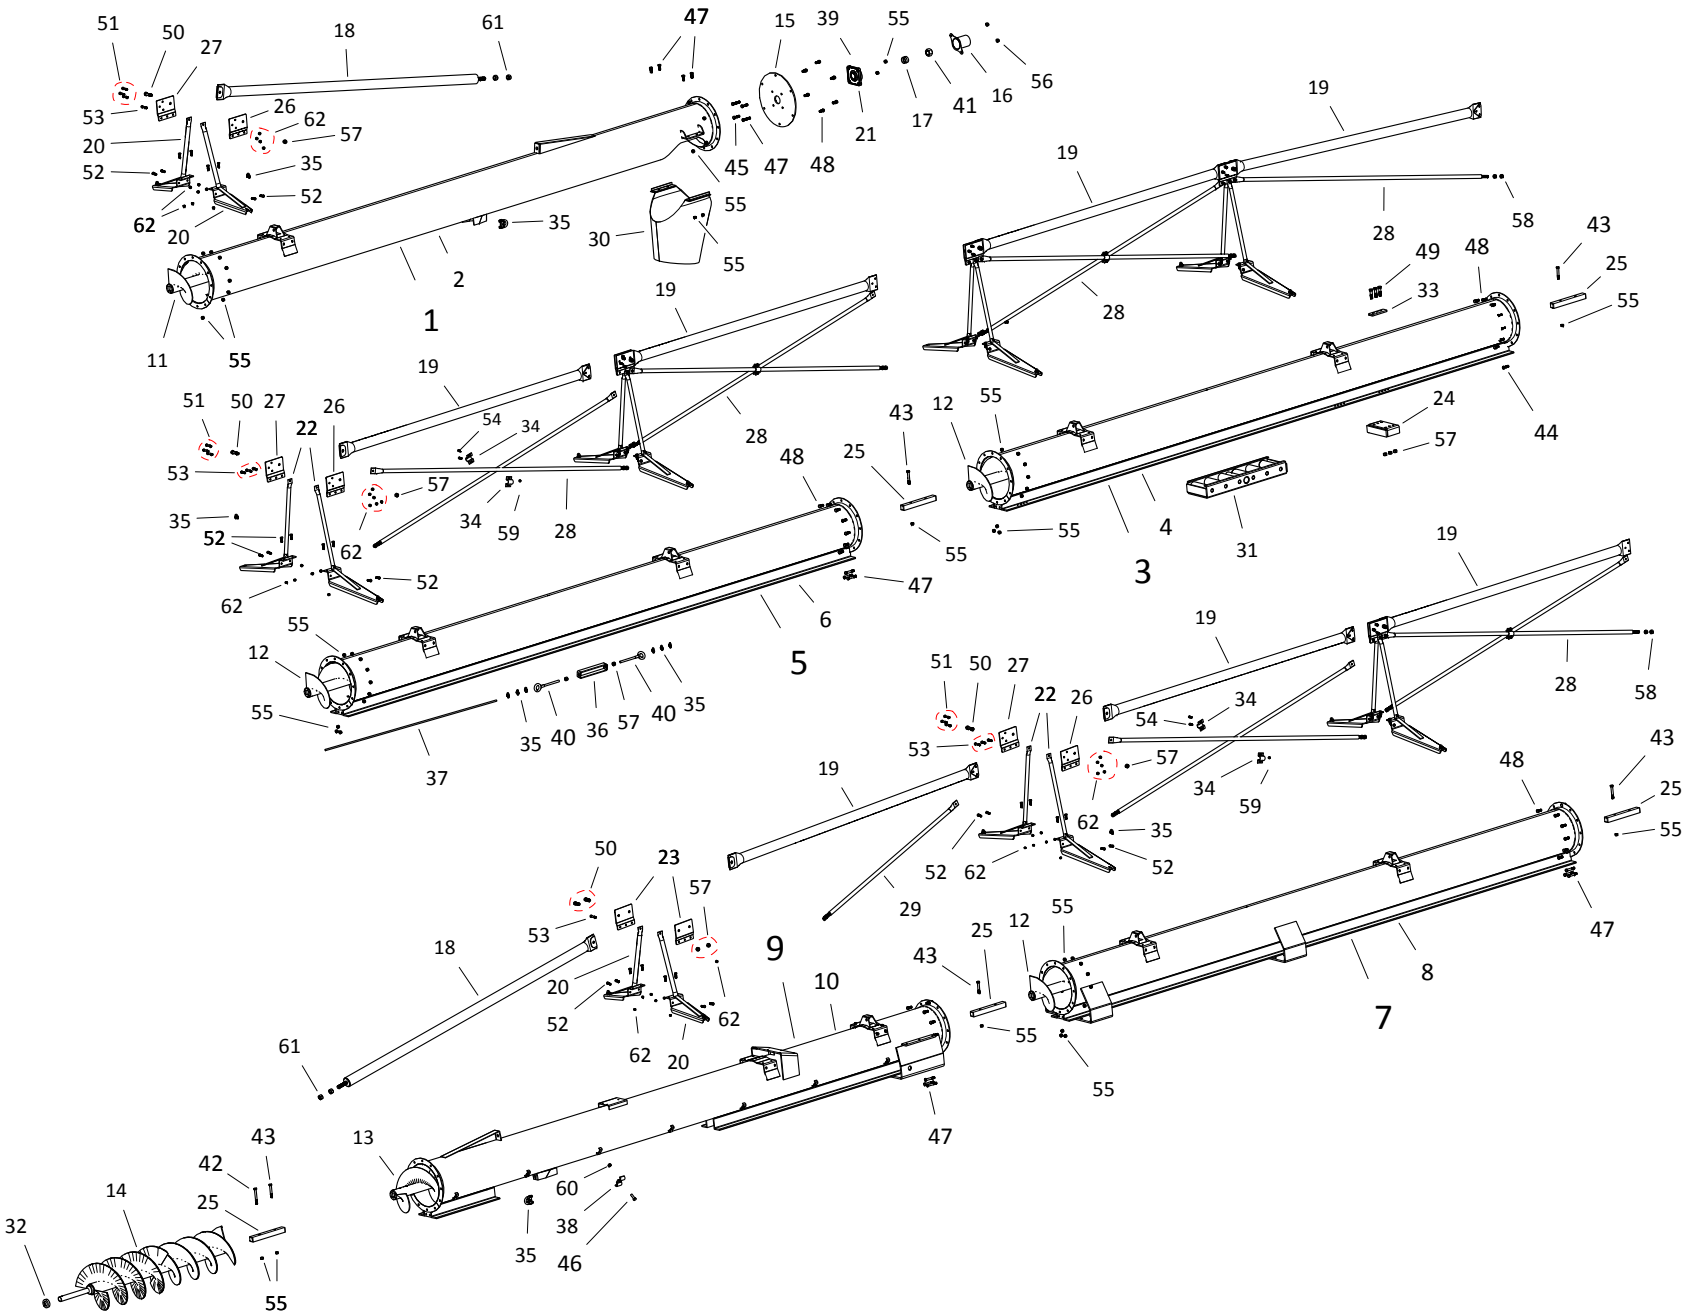

TUBE & TRUSS COMPONENTS, HX16-105 SILVER

TUBE & TRUSS COMPONENTS, HX16-105 SILVER

ITEM	PART NO.	DESCRIPTION
1	10-20719SR	HX160-85/105/125 UPPER TUBE BDL
2	10-20634SR	HX160 UPPER TUBE ONLY
3	10-20718SR	HX160 UPPER MIDDLE TUBE BDL
4	10-20627SR	HX160 UPPER MIDDLE TUBE ONLY
5	10-20717SR	HX160 MIDDLE TUBE BUNDLE
6	10-20623SR	HX160 MIDDLE TUBE ONLY
7	10-20734SR	HX160-105/125 LWR MID TUBE BDL
8	10-20622SR	HX160-105/125 LOWER MID TUBE ONLY
9	10-22452SR	HX160-105/125 LOWER TUBE BDL (2016)
10	10-20624SR	HX160-105/125 LOWER TUBE ONLY
11	10-20648	MKX160 UPPER FLIGHT
12	10-20618	MKX160 MIDDLE FLIGHT
13	10-22388	MKX160 LOWER FLIGHT (2016)
14	10-22387	MKX160 BOOT FLIGHT (2016)
15	10-20632WH	X160 END PLATE
16	10-20660WH	X160 THRUST ADJUSTER COVER
17	10-21171	BUSHING THRUST ADJUSTER
18	10-20722	MKX160 LONG ADJUST TUBE
19	10-20723	MKX160 TRUSS TUBE
20	10-20659	MKX160 LOW TRUSS TOWER
21	10-20015	2" PILLOW BLOCK BEARING
22	10-20658	MKX160 HIGH TRUSS TOWER
23	10-20737	MKX160 END JOINER PLATE
24	10-20670	MKX160 TRACKSTOP
25	10-20635	MKX160 SQUARE SHAFT
26	10-20721	MKX160 JOINER PLATE 2 (RIGHT)
27	10-20720	MKX160 JOINER PLATE 1 (LEFT)
28	10-20725	MKX160 TRUSS CROSS BRACE, LONG
29	10-20778	MKX160 SHORT CROSS BRACE
30	10-20631	SPOUT, 16 INCH ROLLED
31	10-20647WH	X160 TRACKSHOE
32	200693	BOOT FLIGHT COLLAR
33	10-21037	MKX160 TRACKSTOP SPACER PLATE
34	10-17655	MK111 CROSS BRACE CLAMP
35	10-20617	1/2" CABLE CLAMP
36	10-20729	MKX160 TURN BUCKLE
37	10-20742	MKX160-105 TRUSS CABLE
38	10-20607	MKX160 HYDRAULIC HOSE UPPER CATCH
39	10-19222	GREASE FTG ZERK 1/4-28 SAE CZ PLTD
40	10-20715	3/4" X 11-1/2" EYE BOLT PLTD (WELD)
41	10-24423	1-1/2" NYLON LOCK NUT UNF GR8 PLTD
42	10-17632	BOLT 5/8" X 5-1/2"
43	10-18545	BOLT 5/8" X 4-1/2" 9900172
44	10-27589	BOLT,5/8X2-1/2 PLTD 9900819
45	10-27484	5/8" X 2-1/4" GR8 BOLT
46	10-17748	5/16" X 1-1/4" NC BOLT GR 2 PLTD
47	10-17745	5/8" X 3" NC BOLT GR8 PLTD
48	10-19590	BOLT 5/8" X 1-1/2" 9900167
49	10-19978	3/4" X 3" NC BOLT GR 8 PLTD
50	10-20774	3/4" X 2-1/2" BOLT GR8 PLTD