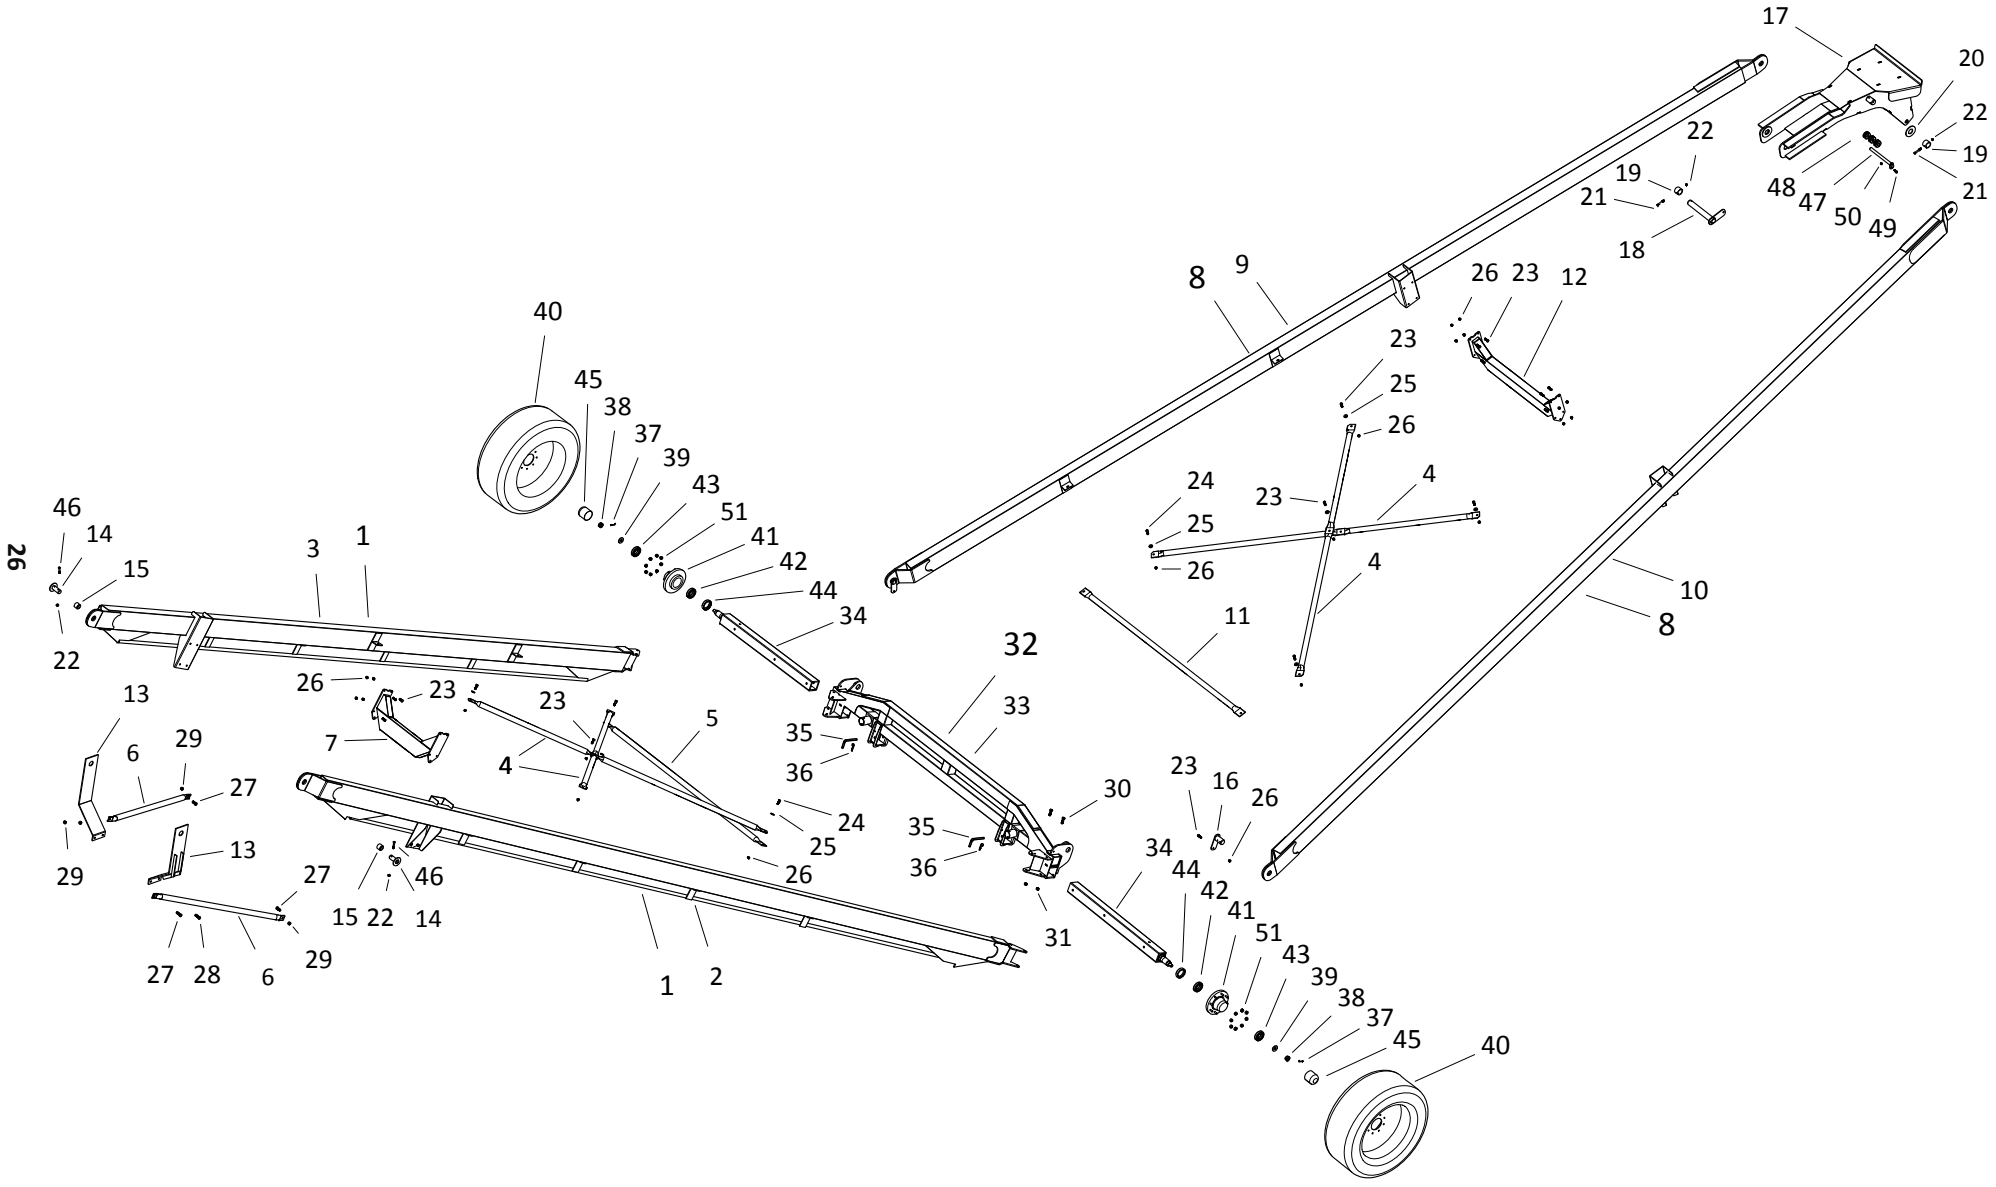

FRAME COMPONENTS, HX16-125

FRAME COMPONENTS, HX16-125

ITEM	PART NO.	DESCRIPTION
49	10-19975	BOLT,3/8X 1-1/4 GR5 9900531
50	10-17402	LOCKNUT 3/8" 0601007
51	10-24233	5/8" WHEEL NUT