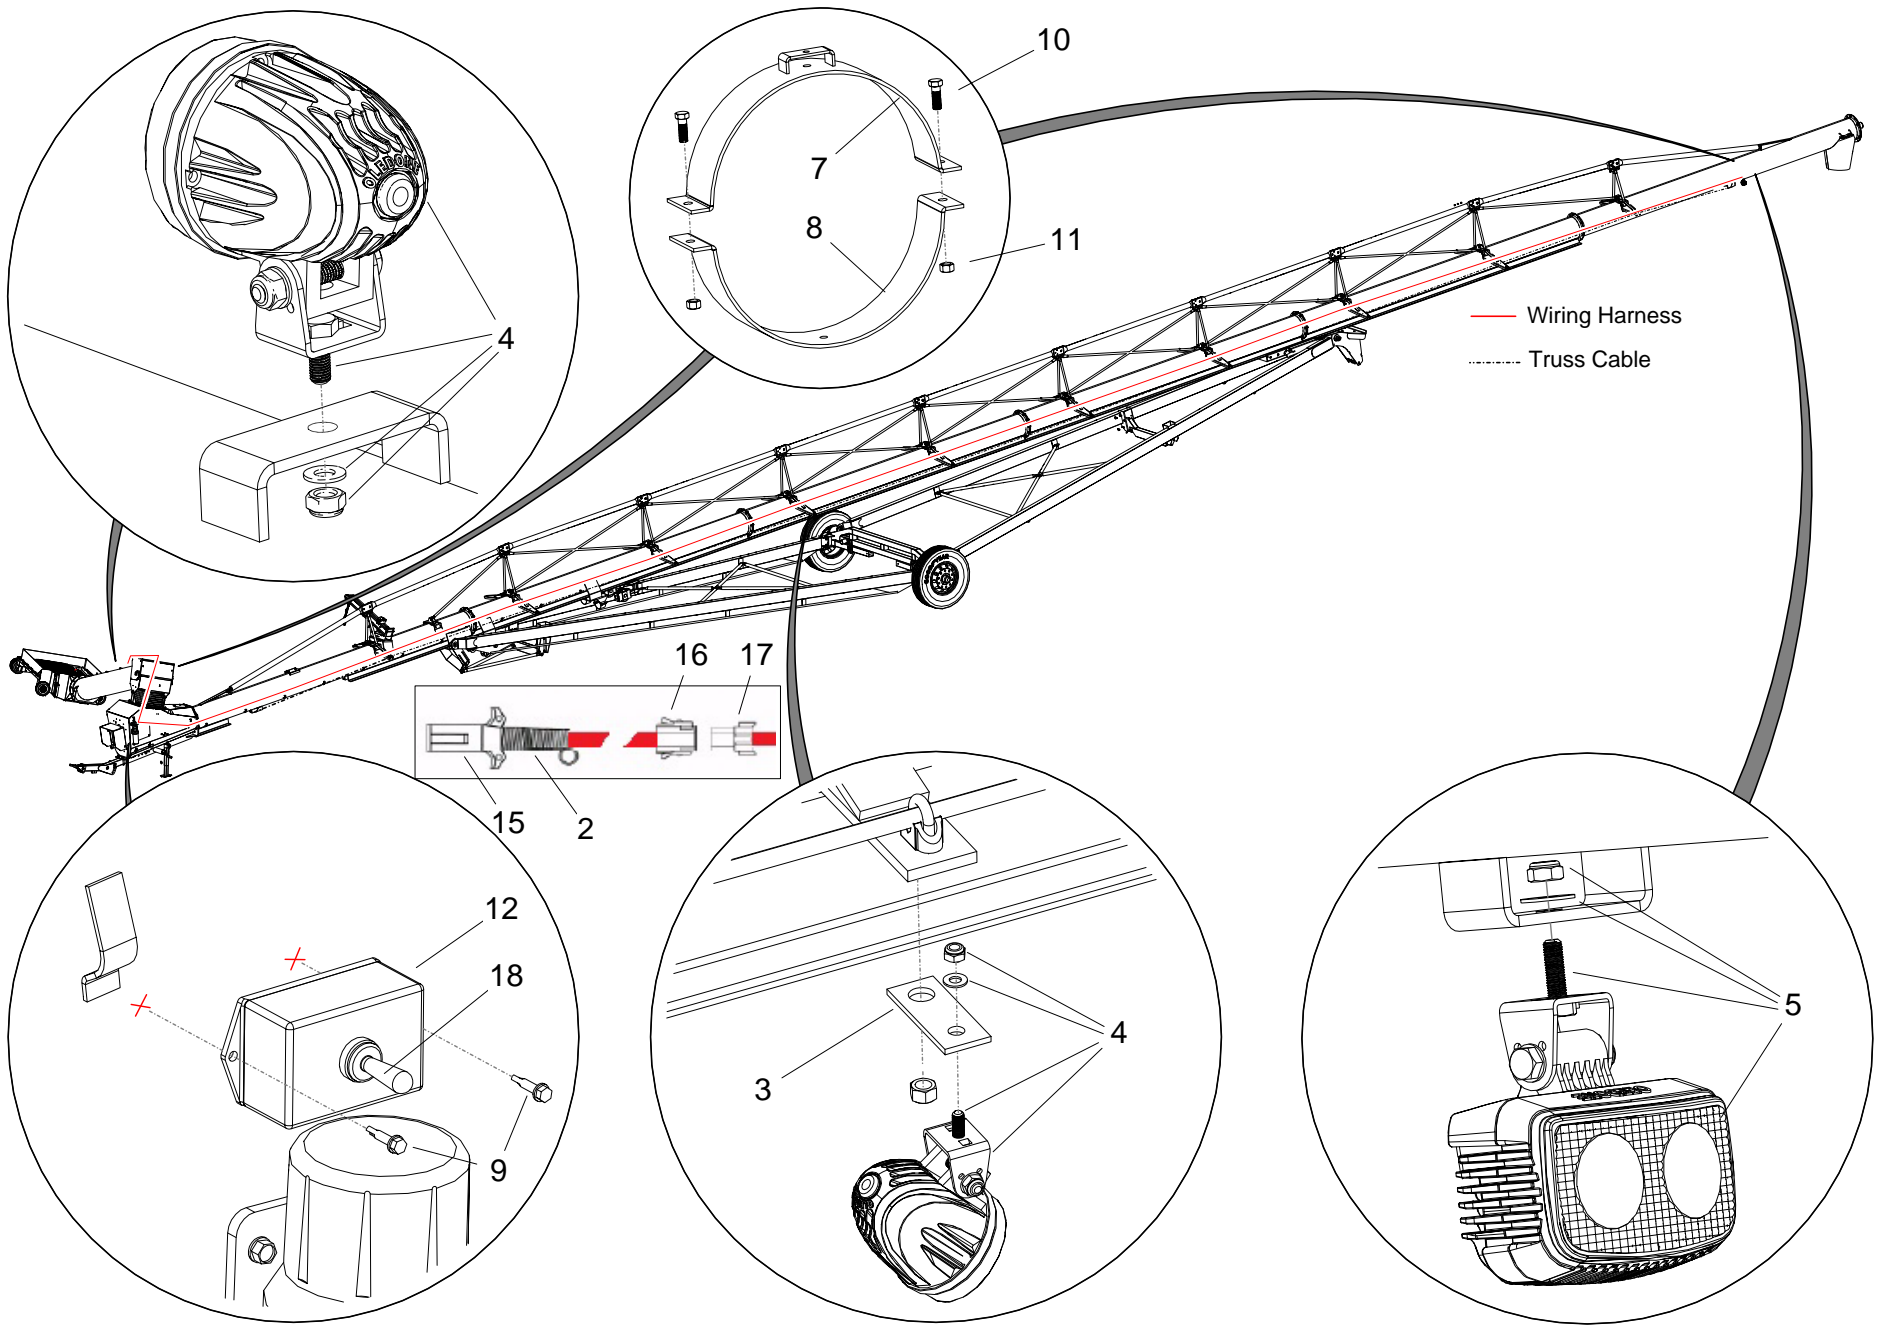

WORK LIGHT KIT, 85 (A354) | 105 (A356) | 125 (A358)

WORK LIGHT KIT, 85 (A354) | 105 (A356) | 125 (A358)

ITEM	PART NO.	DESCRIPTION	NOTES
1	10-22697	WORK LIGHT HARNESS 83/84/85	85 ONLY
1	10-22699	WORK LIGHT HARNESS, 105	105 ONLY
1	10-22701	WORK LIGHT HARNESS, 125	125 ONLY
2	10-22687	TRACTOR PLUG EXTENSION HARNESS	
3	10-22286	TRANSPORT CHAIN LUG	
4	10-22394	LEDWD-1L10 MINI FLOOD LAMP	INCLUDES HARDWARE
5	10-22395	LEDWD-2L20 FLOOD LAMP	INCLUDES HARDWARE
7	10-22706	LIGHT HALF CLAMP, 16"	
8	10-22429	HALF CLAMP, 16"	
9	10-22396	8-18 X 3/4" TEK SCREW	
10	10-18698	BOLT 7/16" X 1-1/4" 9900219	
11	10-19598	LOCKNUT 7/16" 9900643	
12	10-22399	SWITCH BOX ONLY A317/A318	
13	10-22427	LEAD CONNECTOR, DEUTSCH DT06-2S	NOT SHOWN
14	10-22446	BUSS AGC 20A FUSE	NOT SHOWN
15	10-28665	7 PIN HIGHWAY TRACTOR CONNECR	
16	10-23124	8 WAY PLUG, AT06-08SA	
17	10-23125	8 WAY RECEPTACLE, AT04-08PA	
18	10-24355	WEATHERPROOF TOGGLE SWITCH	
19	10-23126	WEATHER PACK TOWER, 6 POS	NOT SHOWN
20	10-23127	WEATHER PACK SHROUD, 6 POS	NOT SHOWN
21	10-23128	DEUTSCH 2 WAY CAP, 1011-344-0205	NOT SHOWN
22	05-A354	WORK LIGHT KIT, 85	85 ONLY
22	05-A356	WORK LIGHT KIT, 105	105 ONLY
22	05-A358	WORK LIGHT KIT, 125	125 ONLY