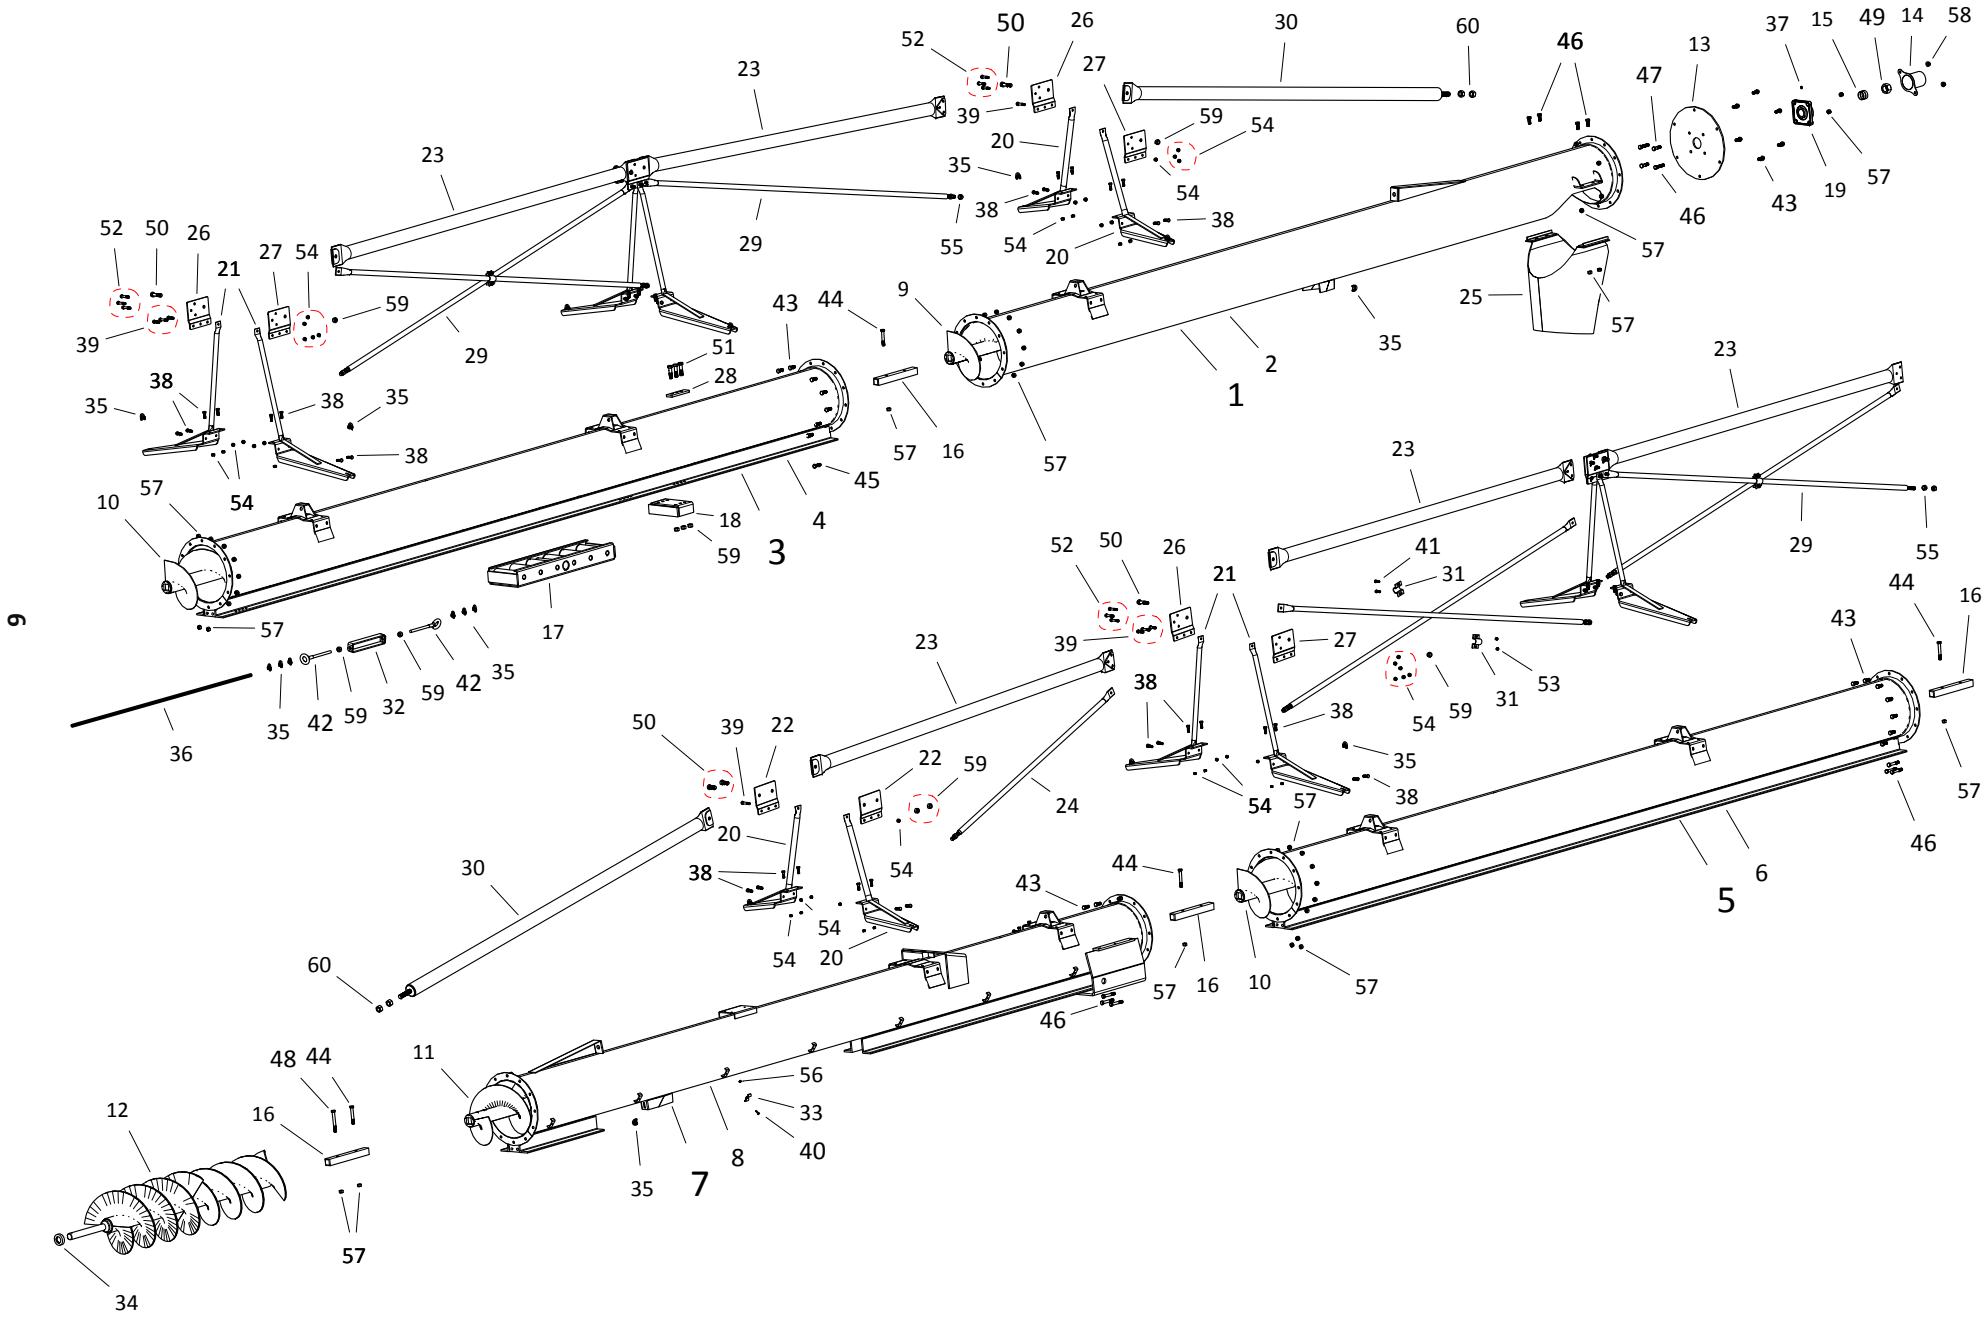

TUBE & TRUSS COMPONENTS, HX16-85 SILVER

ITEM	PART NO.	DESCRIPTION
1	10-20719SR	HX160-85/105/125 UPPER TUBE BDL
2	10-20634SR	HX160 UPPER TUBE ONLY
3	10-20718SR	HX160 UPPER MIDDLE TUBE BDL
4	10-20627SR	HX160 UPPER MIDDLE TUBE ONLY
5	10-20717SR	HX160 MIDDLE TUBE BUNDLE
6	10-20623SR	HX160 MIDDLE TUBE ONLY
7	10-22451SR	HX160-85 LOWER TUBE BUNDLE (2016)
8	10-20711SR	HX160-85 LOWER TUBE ONLY
9	10-20648	MKX160 UPPER FLIGHT
10	10-20618	MKX160 MIDDLE FLIGHT
11	10-22388	MKX160 LOWER FLIGHT (2016)
12	10-22387	MKX160 BOOT FLIGHT (2016)
13	10-20632WH	X160 END PLATE
14	10-20660WH	X160 THRUST ADJUSTER COVER
15	10-21171	BUSHING THRUST ADJUSTER
16	10-20635	MKX160 SQUARE SHAFT
17	10-20647WH	X160 TRACKSHOE
18	10-20670	MKX160 TRACKSTOP
19	10-20015	2" PILLOW BLOCK BEARING
20	10-20659	MKX160 LOW TRUSS TOWER
21	10-20658	MKX160 HIGH TRUSS TOWER
22	10-20737	MKX160 END JOINER PLATE
23	10-20723	MKX160 TRUSS TUBE
24	10-20778	MKX160 SHORT CROSS BRACE
25	10-20631	SPOUT, 16 INCH ROLLED
26	10-20720	MKX160 JOINER PLATE 1 (LEFT)
27	10-20721	MKX160 JOINER PLATE 2 (RIGHT)
28	10-21037	MKX160 TRACKSTOP SPACER PLATE
29	10-20725	MKX160 TRUSS CROSS BRACE, LONG
30	10-20722	MKX160 LONG ADJUST TUBE
31	10-17655	MK111 CROSS BRACE CLAMP
32	10-20729	MKX160 TURN BUCKLE
33	10-20607	MKX160 HYDRAULIC HOSE UPPER CATCH
34	200693	BOOT FLIGHT COLLAR
35	10-20617	1/2" CABLE CLAMP
36	10-20740	MKX160-85 TRUSS CABLE
37	10-19222	GREASE FTG ZERK 1/4-28 SAE CZ PLTD
38	10-19589	BOLT 1/2" X 1-1/2" 9900536
39	10-19974	BOLT, 1/2" 1-3/4" GR8 9900133
40	10-17748	5/16" X 1-1/4" NC BOLT GR 2 PLTD
41	10-18698	7/16" X 1-1/4" BOLT GR8
42	10-20715	3/4" X 11-1/2" EYE BOLT PLTD (WELD)
43	10-19590	BOLT 5/8" X 1-1/2" 9900167
44	10-18545	BOLT 5/8" X 4-1/2" 9900172
45	10-27589	BOLT, 5/8 X 2-1/2 PLTD 9900819
46	10-17745	5/8" X 3" NC BOLT GR8 PLTD
47	10-27484	5/8" X 2-1/4" GR8 BOLT
48	10-17632	BOLT 5/8" X 5-1/2"
49	10-24423	1-1/2" NYLON LOCK NUT UNF GR8 PLTD
50	10-20774	3/4" X 2-1/2" BOLT GR8 PLTD

TUBE & TRUSS COMPONENTS, HX16-85 SILVER