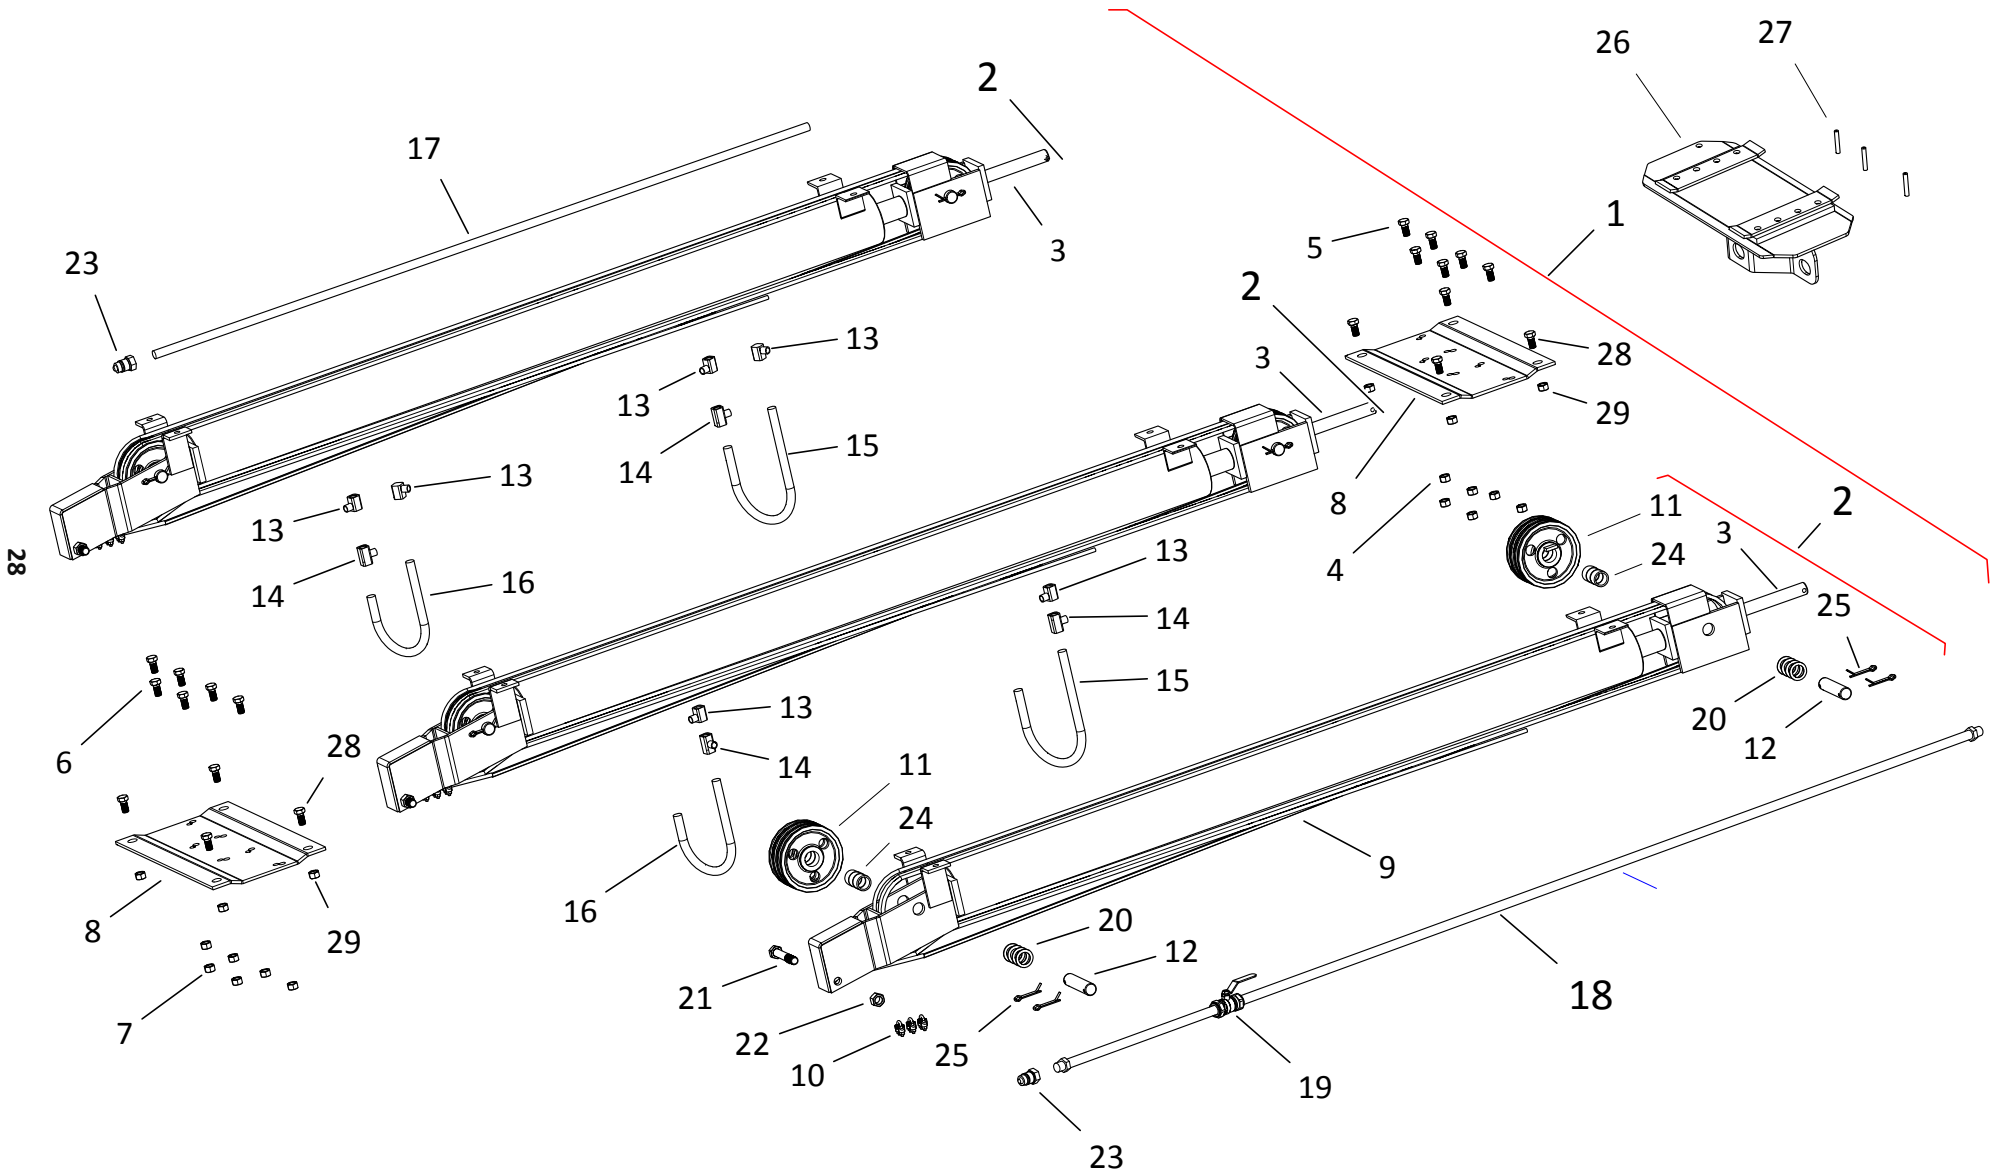

HYDRAULIC LIFT COMPONENTS, HX16-85

HYDRAULIC LIFT COMPONENTS, HX16-85

ITEM	PART NO.	DESCRIPTION
1	10-20733	MKX160-85 HYD CYLINDER BDL
2	10-20770	MKX160-85 CYLINDER ASSEMBLY
3	10-17388	MK91 CYLINDER ONLY
4	10-19599	LOCKNUT 1/2" 9900538
5	10-19588	BOLT 1/2" X 1-1/4" 9900588
6	10-18698	BOLT 7/16" X 1-1/4" 9900219
7	10-17593	7/16" NC NYLON LOCKNUT GR 5 YLW PLT
8	10-20732	MKX160-85 CYLINDER MOUNT BRACKET
9	4504072	5/16" STEEL CABLE, 90' LONG
10	10-19333	5/16" CABLE CLAMP (YELLOW ZINC)
11	10-19918	PULLEY, 5.5, CYL
12	10-18089	HYD CYLINDER PIN
13	10-22191	STEEL ELBOW 6MORB X 3/8 NSPM
14	10-18736	3/8 STREET TEE
15	10-17468	3/8" X 32" HYDRAULIC HOSE
16	10-18739	3/8" X 16" HYDRAULIC HOSE
17	10-20758	MKX160X85 CYL RETURN HOSE (396)
18	10-20757	MKX160X 85 CYL HOSE ASSEMBLY
19	10-28475	1/2 BALL VALVE F/FNPT
20	10-18097	1" RIM WASHER 9900052-2
21	10-18093	5/8" X 3-1/2" NC BOLT GR 5 PLTD
22	10-19600	LOCKNUT 5/8" 9900831
23	9900047	PIONEER COUPLER
24	10-18088	P245-6POROUS BRONZE BUSHING
25	10-18098	COTTER PIN 1/4 X 1-3/4 C.ZINC PLTD
26	10-20707	MKX160-85 RAM GUIDE
27	10-18079	COILED SPRING PIN 5/16 X 2 PLN.O
28	10-19592	BOLT 3/4" X 2" 9900823
29	10-19601	LOCKNUT, 3/4" PLTD