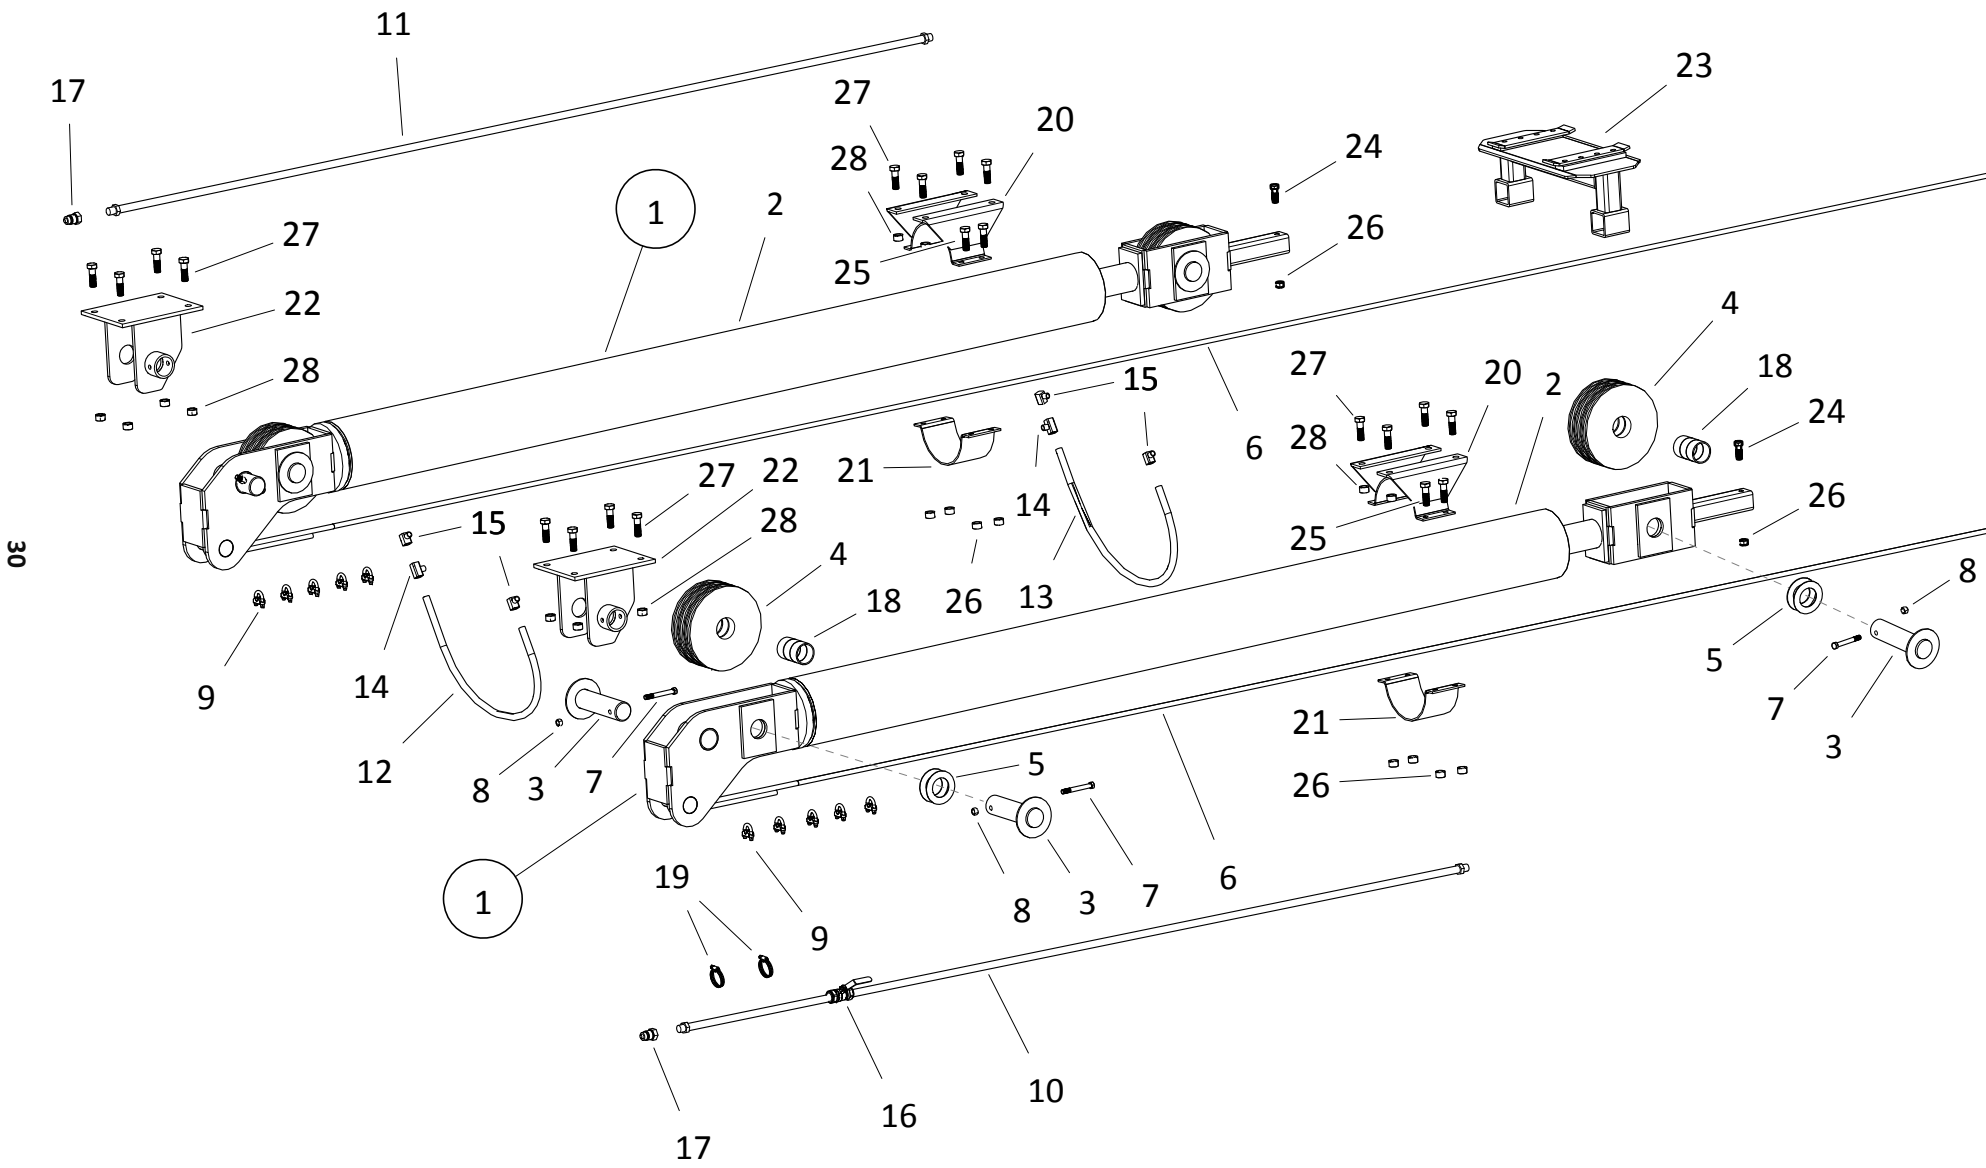

HYDRAULIC LIFT COMPONENTS, HX16-105 | 125

HYDRAULIC LIFT COMPONENTS, HX16-105 | 125

ITEM	PART NO.	DESCRIPTION	NOTES
1	10-20747	MKX160-105 HYD CYLINDER ASSEMBLY	105 ONLY
1	10-20799	MKX160-125 HYD CYLINDER ASSEMBLY	125 ONLY
2	10-20743	MKX160-105/125 HYD CYLINDER ONLY	
3	10-20744	MKX160 HYDRAULIC CYLINDER PIN	
4	10-20748	MKX160 HYD CYLINDER PULLEY	
5	10-20794	MKX160 HYD CYLINDER WASHER	
6	10-20797	MKX160 X 105 LIFT CABLE	105 ONLY
6	10-20798	MKX160 X 125 LIFT CABLE	125 ONLY
7	10-19547	7/16" X 3-1/2" NC BOLT GR 5 PLTD	
8	10-19598	LOCKNUT 7/16" 9900643	
9	10-20606	1/2" CABLE CLAMP (DROP FORGED)	
10	10-20759	MKX160X 105 CYL HOSE ASSEMBLY	105 ONLY
10	10-20761	MKX160X 125 CYL HOSE ASSEMBLY	125 ONLY
11	10-20760	MKX160X105 CYL RETURN HOSE (492)	105 ONLY
11	10-20762	MKX160X125 CYL RETURN HOSE (504)	125 ONLY
12	10-20795	MKX160 CONN HOSE 1 (1/2" X 36")	
13	10-20796	MKX160 CONN HOSE 2 (1/2" X 48")	
14	10-28480	STEEL TEE 9900611	
15	10-28654	#8 M-ORB-1/2F-NPT-90 FITTING	
16	10-28475	1/2 BALL VALVE F/FNPT	
17	9900047	PIONEER COUPLER	
18	10-21545	2" X 2-1/4" X 1" POROUS BRONZE BUSHING	
19	1200024	1/4" HOSE CLAMP	
20	10-20735	MKX160 HALF CLAMP BRACKET	
21	10-20736	MKX160 8" CYLINDER HALF CLAMP	
22	10-20749	MKX160-105/125 REAR CYL ATTCH	
23	10-20751	MKX160-105/125 RAM GUIDE	
24	10-19589	BOLT 1/2" X 1-1/2" 9900536	
25	10-19974	BOLT, 1/2" 1-3/4" GR8 9900133	
26	10-19599	LOCKNUT 1/2" 9900538	
27	10-19991	BOLT, 5/8" X 2" GR8 9900818	
28	10-19600	LOCKNUT 5/8" 9900831	
29	10-21546	CYLINDER, SEAL REPAIR KIT	NOT SHOWN
30	10-21547	CHECK VALVE	NOT SHOWN