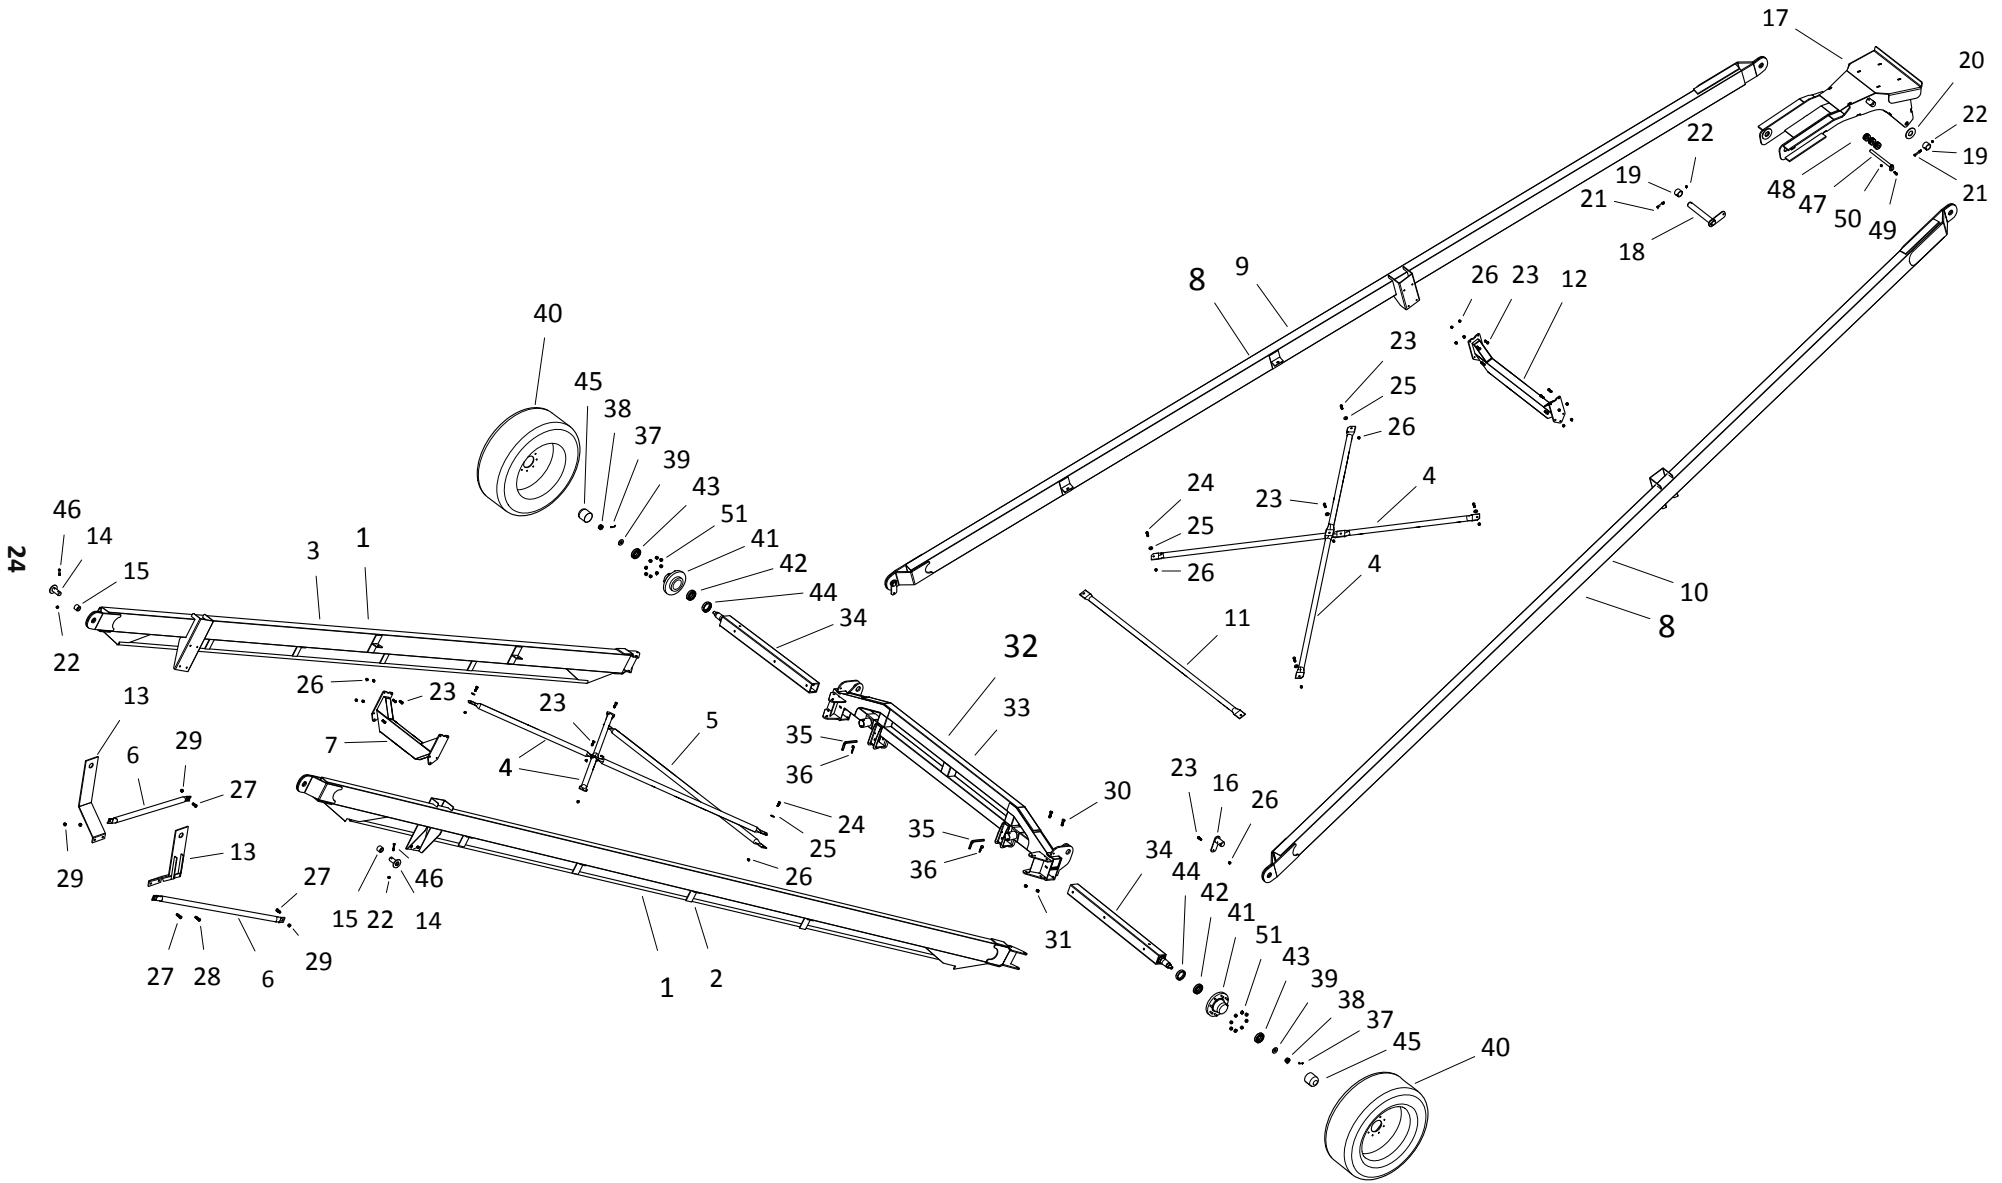

FRAME COMPONENTS, HX16-125

FRAME COMPONENTS, HX16-125

ITEM	PART NO.	DESCRIPTION
1	10-20784	MKX160 LOWER FRAME BUNDLE
2	10-20701	MKX160 LOWER ARM RH
3	10-20702	MKX160 LOWER ARM LH
4	10-20378	FRAME CROSS BRACE
5	10-20726	MKX160 LOWER TIE TUBE
6	10-20255	STABILIZER BRACE
7	10-20646	MKX160 SHORT CROSS MEMBER
8	10-20787	MKX160 UPPER FRAME BUNDLE
9	10-20704	MKX160 UPPER ARM LH
10	10-20703	MKX160 UPPER ARM RH
11	10-20769	MKX160 UPPER TIE TUBE
12	10-20750	MKX160 SHORT CROSS MEMBER
13	10-20625	MKX160 STABALIZER BRACKET
14	10-20682	MKX160 TUBE FRAME ATTACH PIN
15	10-20661	MKX160 LOWER FRAME ATTACH BUSHING
16	10-20681	MKX160 AXLE FRAME PIN
17	10-20674	MKX160 LIFT ASSIST
18	10-20656	MKX160 TRACKSHOE PIN
19	10-20654	MKX160 TRACKSHOE BUSHING
20	10-20724	2" SAE FLAT WASHER PLTD
21	10-19547	7/16" X 3-1/2" NC BOLT GR 5 PLTD
22	10-19598	LOCKNUT 7/16" 9900643
23	10-19589	BOLT 1/2" X 1-1/2" 9900536
24	10-19974	BOLT, 1/2" 1-3/4" GR8 9900133
25	10-17401	WASHER 1/2" FLAT 9900565
26	10-19599	LOCKNUT 1/2" 9900538
27	10-19991	BOLT, 5/8" X 2" GR8 9900818
28	10-27484	5/8" X 2-1/4" GR8 BOLT
29	10-19600	LOCKNUT 5/8" 9900831
30	10-19592	BOLT 3/4" X 2" 9900823
31	10-19601	LOCKNUT, 3/4" PLTD
32	10-20642	MKX16 AXLE ASSY
33	10-20641	MKX160 AXLE
34	10-20645	MKX160 AXLE EXTENSION
35	10-20832	MKX160 AXLE PIN
36	10-19463	210 HITCH PIN 4500070
37	10-17757	3/16" X 1-3/4" COTTER PIN PLTD
38	10-17011	NUT, 1" SLOTTED 0500704
39	10-20833	MKX160 HUB WASHER
40	10-20621	385/65R22.5 RECAPED WHEEL ASSEMBLY
41	10-20620	8000LB 8 BOLT IMP HUB ASSM STUDDER
42	10-21433	MKX/X160 HUB BEARING, LARGE
42A	10-22003	MKX/X160 BEARING CUP, LARGE
43	10-21434	MKX/X160 HUB BEARING SMALL
43A	10-22004	MKX/X160 BEARING CUP, SMALL
44	10-21435	MKX/X160 HUB SEAL
45	10-21436	MKX/X160 HUB DUST CAP
46	10-19546	BOLT 7/16" X 3"
47	10-22603	16" LIFT ASSIST LOWER PIN
48	10-20675	1/2" CABLE THIMBLE PULLEY