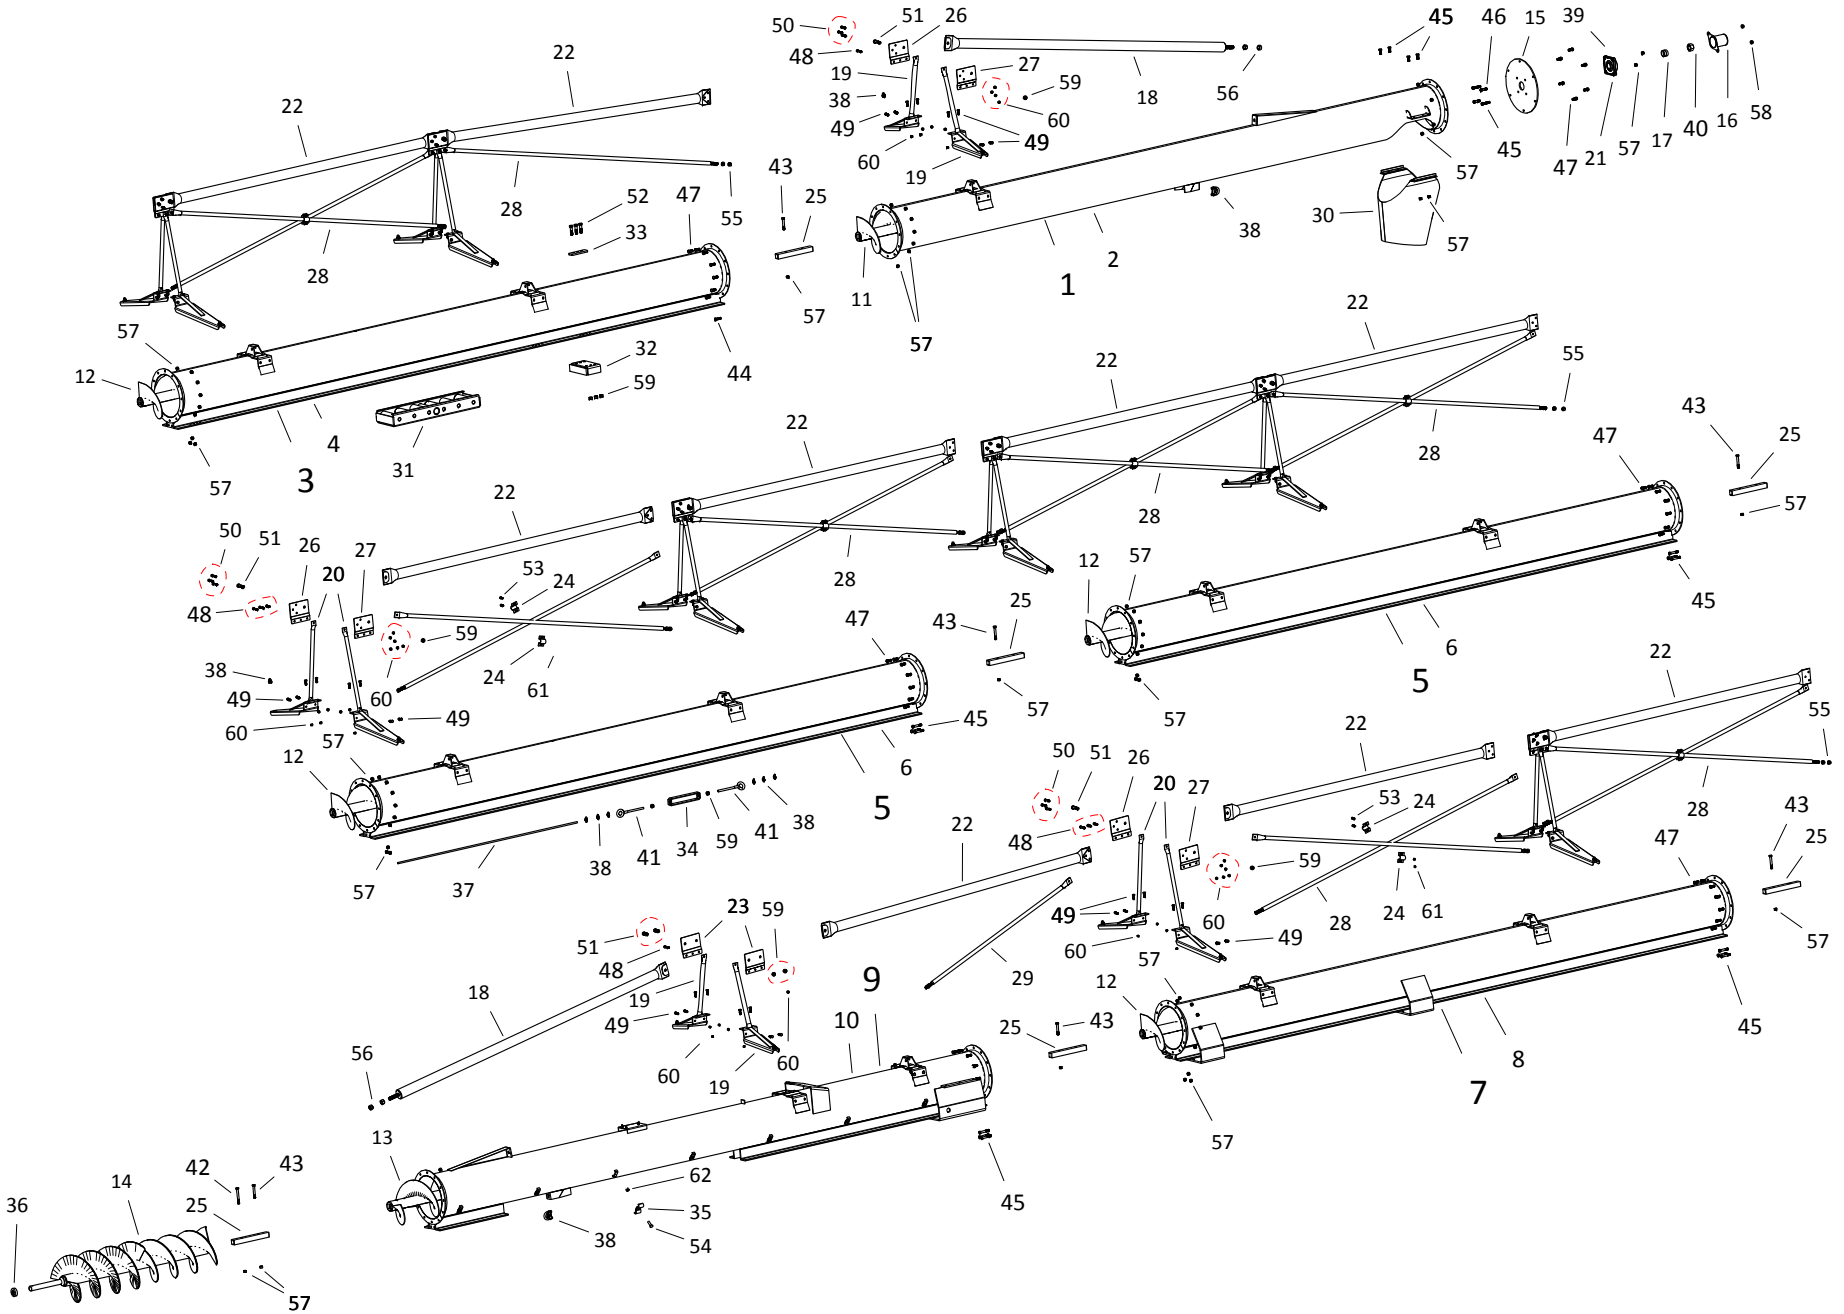

TUBE & TRUSS COMPONENTS, HX16-125 SILVER

TUBE & TRUSS COMPONENTS, HX16-125 SILVER

ITEM	PART NO.	DESCRIPTION
1	10-20719SR	HX160-85/105/125 UPPER TUBE BDL
2	10-20634SR	HX160 UPPER TUBE ONLY
3	10-20718SR	HX160 UPPER MIDDLE TUBE BDL
4	10-20627SR	HX160 UPPER MIDDLE TUBE ONLY
5	10-20717SR	HX160 MIDDLE TUBE BUNDLE
6	10-20623SR	HX160 MIDDLE TUBE ONLY
7	10-20734SR	HX160-105/125 LWR MID TUBE BDL
8	10-20622SR	HX160-105/125 LOWER MID TUBE ONLY
9	10-22452SR	HX160-105/125 LOWER TUBE BDL (2016)
10	10-20624SR	HX160-105/125 LOWER TUBE ONLY
11	10-20648	MKX160 UPPER FLIGHT
12	10-20618	MKX160 MIDDLE FLIGHT
13	10-22388	MKX160 LOWER FLIGHT (2016)
14	10-22387	MKX160 BOOT FLIGHT (2016)
15	10-20632WH	X160 END PLATE
16	10-20660WH	X160 THRUST ADJUSTER COVER
17	10-21171	BUSHING THRUST ADJUSTER
18	10-20722	MKX160 LONG ADJUST TUBE
19	10-20659	MKX160 LOW TRUSS TOWER
20	10-20658	MKX160 HIGH TRUSS TOWER
21	10-20015	2" PILLOW BLOCK BEARING
22	10-20723	MKX160 TRUSS TUBE
23	10-20737	MKX160 END JOINER PLATE
24	10-17655	MK111 CROSS BRACE CLAMP
25	10-20635	MKX160 SQUARE SHAFT
26	10-20720	MKX160 JOINER PLATE 1 (LEFT)
27	10-20721	MKX160 JOINER PLATE 2 (RIGHT)
28	10-20725	MKX160 TRUSS CROSS BRACE, LONG
29	10-20778	MKX160 SHORT CROSS BRACE
30	10-20631	SPOUT, 16 INCH ROLLED
31	10-20647WH	X160 TRACKSHOE
32	10-20670	MKX160 TRACKSTOP
33	10-21037	MKX160 TRACKSTOP SPACER PLATE
34	10-20729	MKX160 TURN BUCKLE
35	10-20607	MKX160 HYDRAULIC HOSE UPPER CATCH
36	200693	BOOT FLIGHT COLLAR
37	10-20741	MKX160-125 TRUSS CABLE
38	10-20617	1/2" CABLE CLAMP
39	10-19222	GREASE FTG ZERK 1/4-28 SAE CZ PLTD
40	10-24423	1-1/2" NYLON LOCK NUT UNF GR8 PLTD
41	10-20715	3/4" X 11-1/2" EYE BOLT PLTD (WELD)
42	10-17632	BOLT 5/8" X 5-1/2"
43	10-18545	BOLT 5/8" X 4-1/2" 9900172
44	10-27589	BOLT, 5/8X2-1/2 PLTD 9900819
45	10-17745	5/8" X 3" NC BOLT GR8 PLTD
46	10-27484	5/8" X 2-1/4" GR8 BOLT
47	10-19590	BOLT 5/8" X 1-1/2" 9900167
48	10-19974	BOLT, 1/2" 1-3/4" GR8 9900133
49	10-19589	BOLT 1/2" X 1-1/2" 9900536
50	10-20772	1/2" X 2-1/2" GR8 PLTD