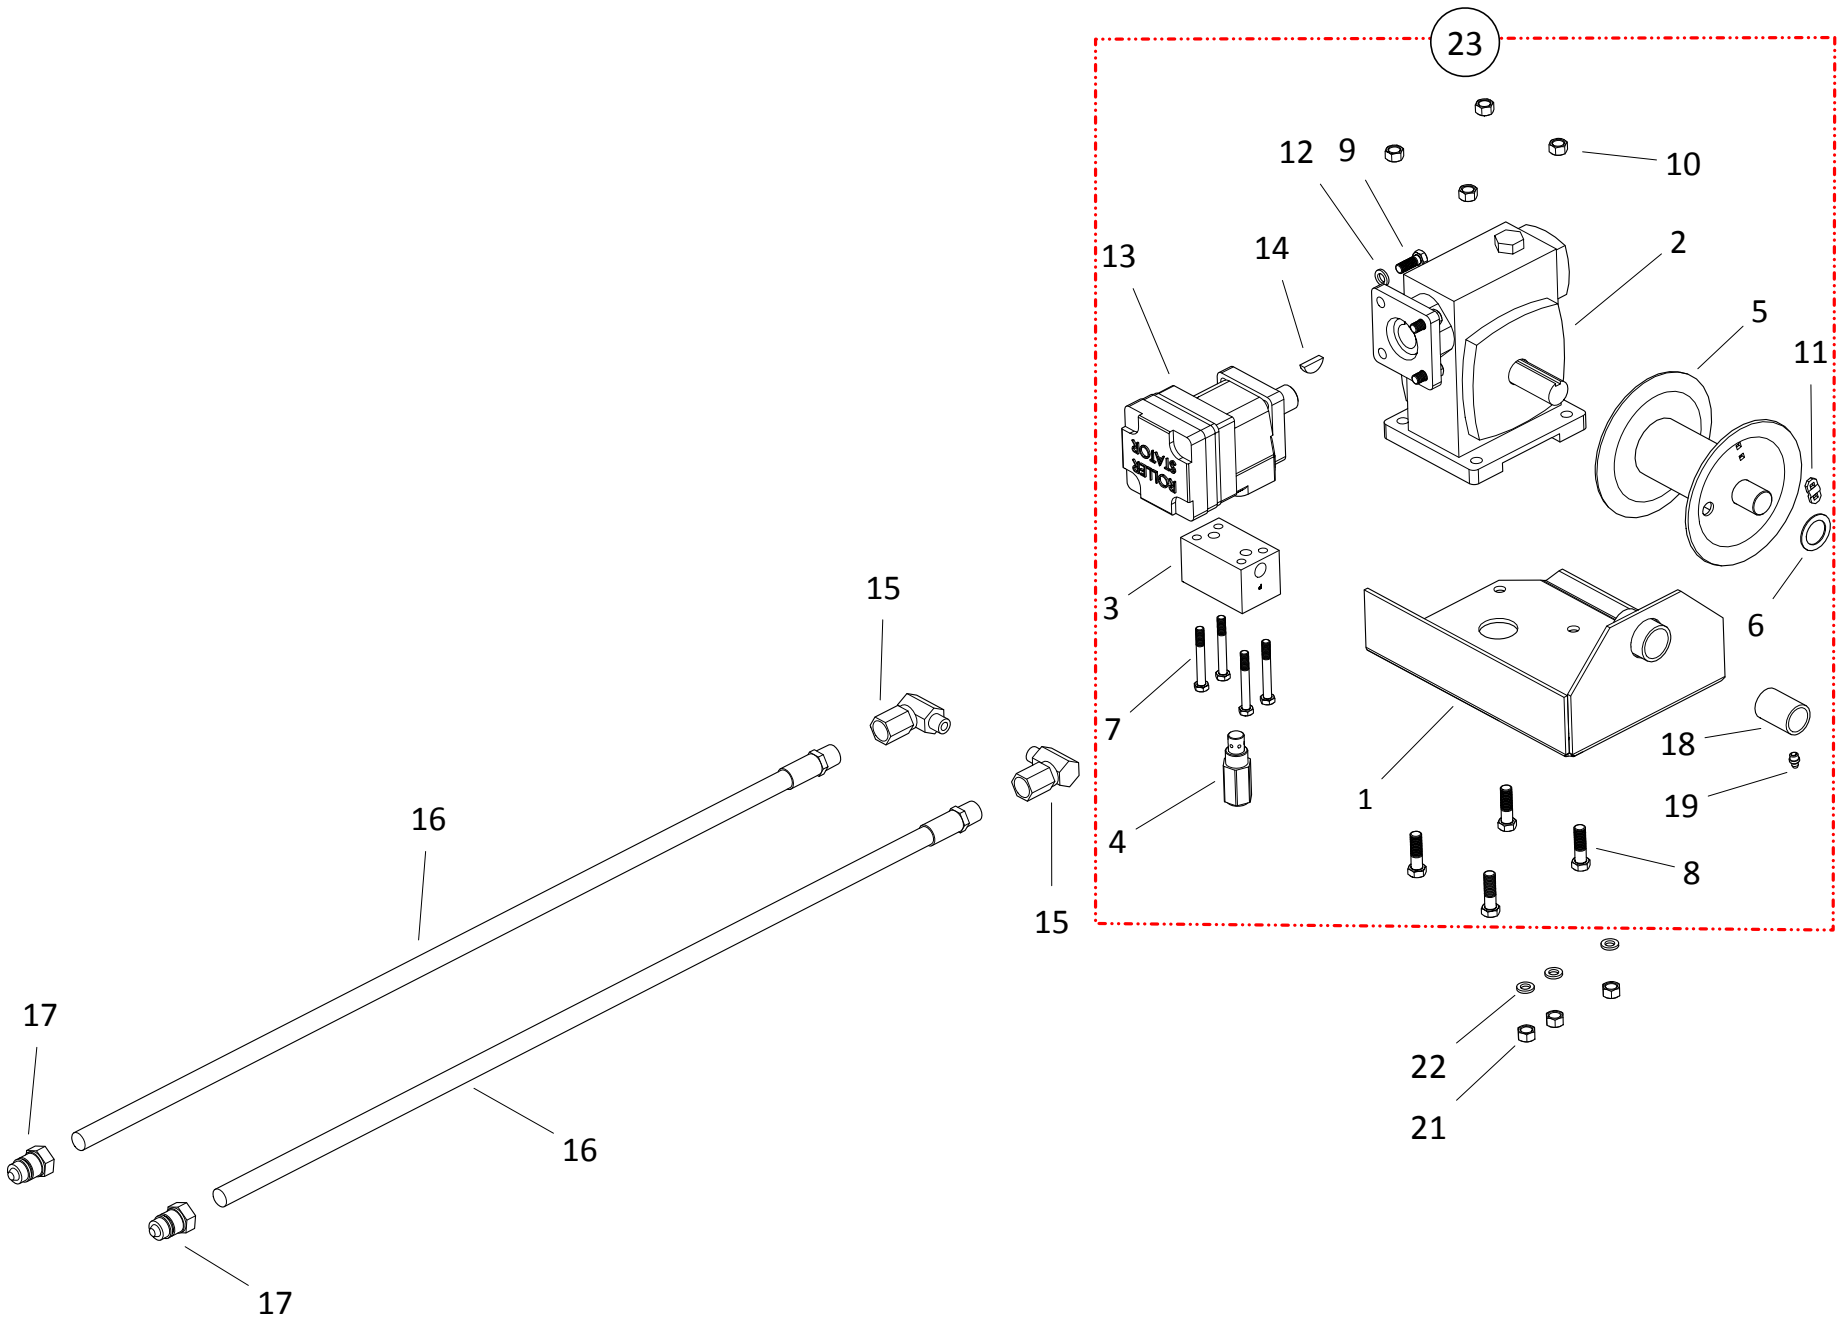

HYDRAULIC WINCH COMPONENTS, HX16

HYDRAULIC WINCH COMPONENTS, HX16

ITEM	PART NO.	DESCRIPTION
1	10-17628	HYD WINCH FRAME ASSM (14096) RED
2	10-17625	HYDRAULIC WINCH GEARBOX
3	10-28221	HYD MOTOR BYPAS VALVE 0700023
4	10-28222	RELIEF VALVE 0700024
5	10-17629	HYD WINCH DRUM (14080) RED
6	10-18097	1" RIM WASHER 9900052-2
7	10-17631	BOLT 5/16X2-1/2 PLT 9900524
8	10-28744	7/16 X 1-1/2 NC BOLT GR5 PLTD
9	10-18955	BOLT 3/8" X 1" 9900699
10	10-19598	LOCKNUT 7/16" 9900643
11	10-18496	WINCH KEEPER KIT
12	10-19604	LOCKWASHER 3/8" PLTD 9900528
13	10-17626	HYDRAULIC MOTOR
14	10-19224	1/4" X 1" WOODRUFF KEY (4503192)
15	1100625	STEEL ELBOW 90,1/2FNPSMX3/8MNPT
16	10-29426	HYD HOSE 1/2" X 226"
17	9900047	PIONEER COUPLER
18	10-19149	1" BUSHING
19	10-19222	GREASE FTG ZERK 1/4-28 SAE CZ PLTD
21	10-17402	LOCKNUT 3/8" 0601007
22	10-17392	WASHER 3/8" FLAT PLTD 0601008
23	10-17634	HYDRAULIC WINCH ASSEMBLY, RED