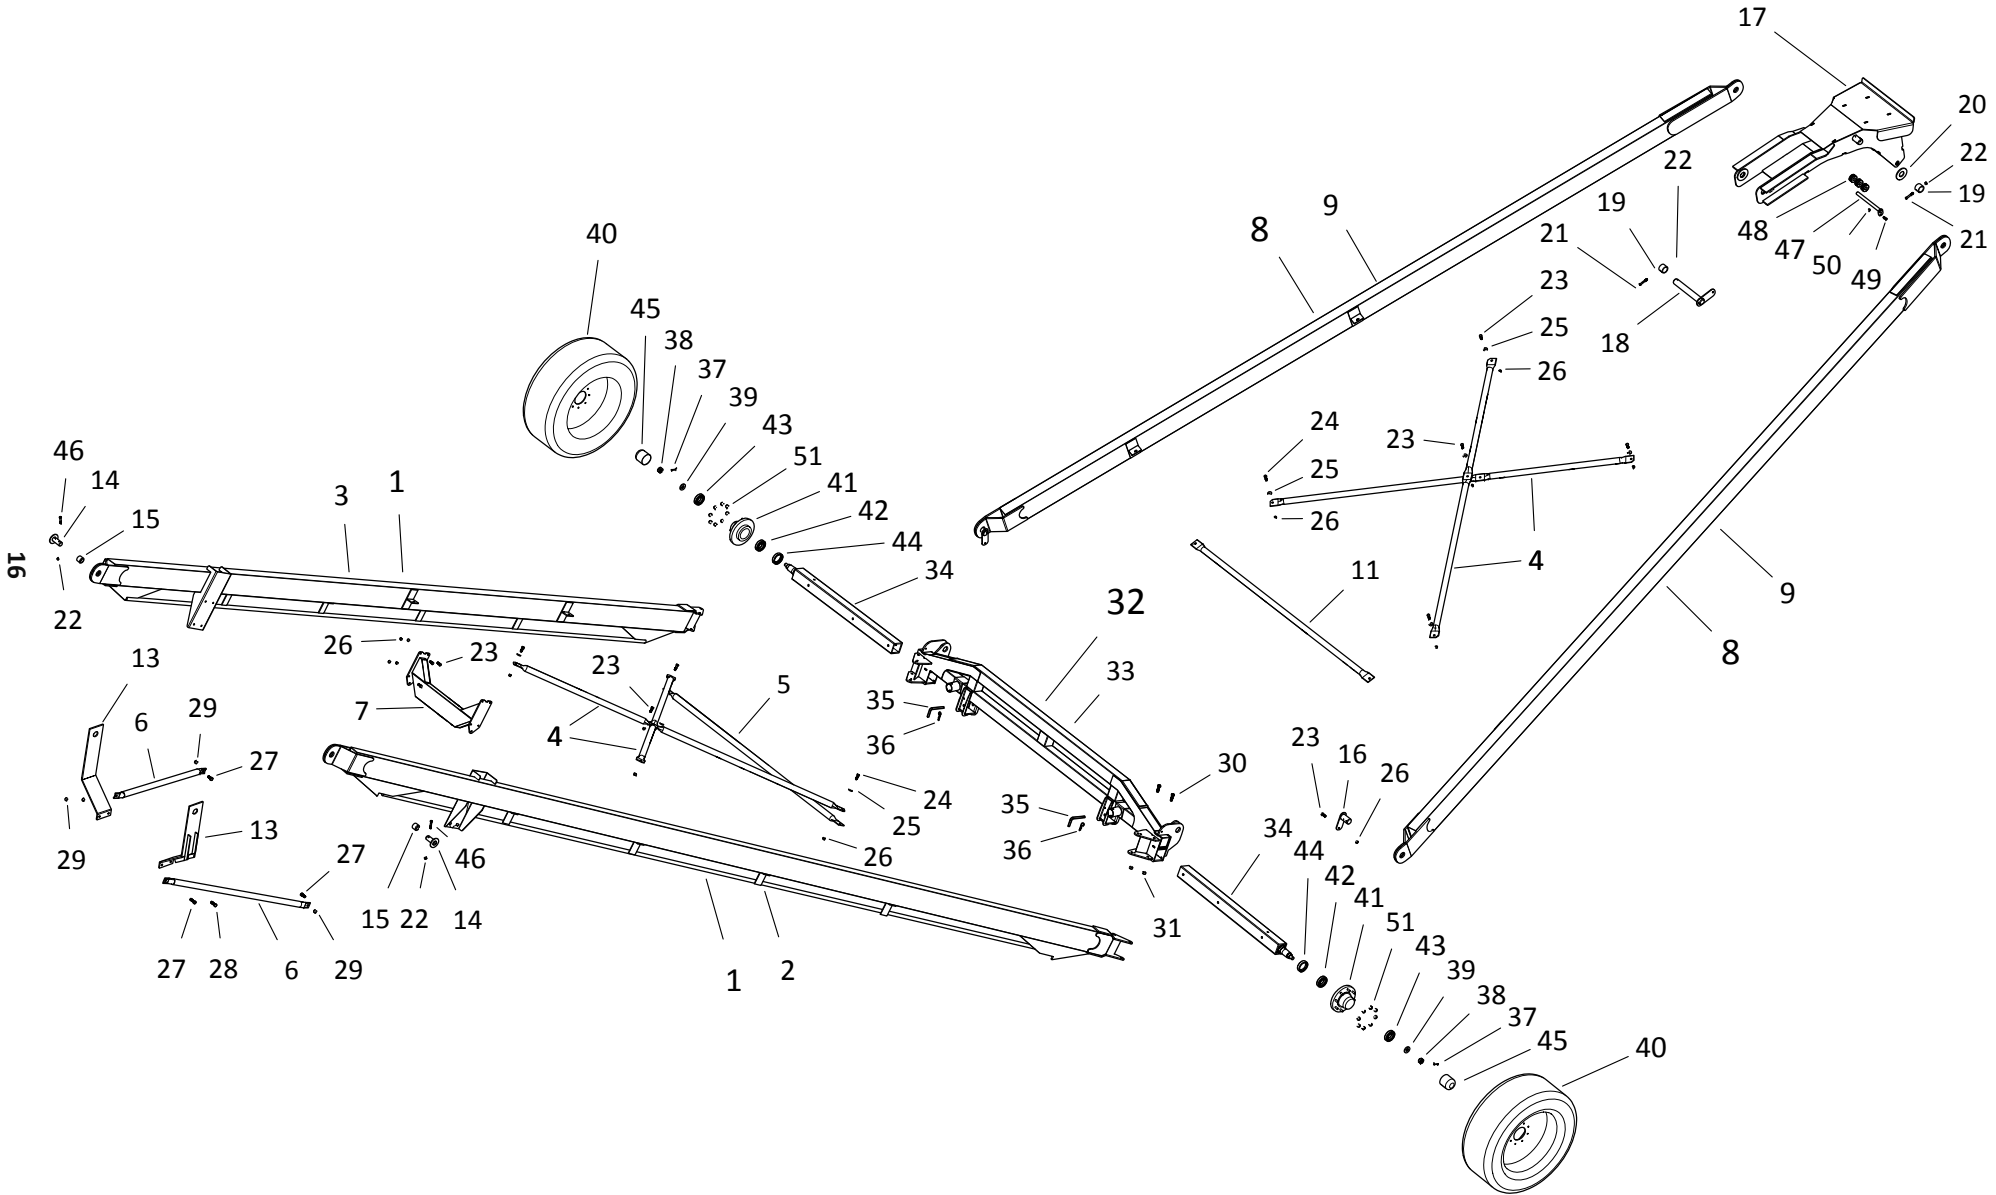

FRAME COMPONENTS, HX16-85

FRAME COMPONENTS, HX16-85

ITEM	PART NO.	DESCRIPTION
1	10-20782	MKX160 LOWER FRAME BUNDLE
2	10-20708	MKX160 LOWER ARM RH
3	10-20709	MKX160-85 LOWER ARM LH
4	10-20281	FRAME CROSS BRACE
5	10-20359	MKX1384/1685 LOWER TIE TUBE
6	10-20255	STABILIZER BRACE
7	10-20646	MKX160 SHORT CROSS MEMBER
8	10-20785	MKX160 UPPER FRAME BUNDLE
9	10-20763	MKX160-85 UPPER ARM
11	10-20727	MKX160-85 UPPER TIE TUBE
13	10-20625	MKX160 STABILIZER BRACKET
14	10-20682	MKX160 TUBE FRAME ATTACH PIN
15	10-20661	MKX160 LOWER FRAME ATTACH BUSHING
16	10-20681	MKX160 AXLE FRAME PIN
17	10-20674	MKX160 LIFT ASSIST
18	10-20656	MKX160 TRACKSHOE PIN
19	10-20654	MKX160 TRACKSHOE BUSHING
20	10-20724	2" SAE FLAT WASHER PLTD
21	10-19547	7/16" X 3-1/2" NC BOLT GR 5 PLTD
22	10-19598	LOCKNUT 7/16" 9900643
23	10-19589	BOLT 1/2" X 1-1/2" 9900536
24	10-19974	BOLT, 1/2" 1-3/4" GR8 9900133
25	10-17401	WASHER 1/2" FLAT 9900565
26	10-19599	LOCKNUT 1/2" 9900538
27	10-19991	BOLT, 5/8" X 2" GR8 9900818
28	10-27484	5/8" X 2-1/4" GR8 BOLT
29	10-19600	LOCKNUT 5/8" 9900831
30	10-19592	BOLT 3/4" X 2" 9900823
31	10-19601	LOCKNUT, 3/4" PLTD
32	10-20642	MKX16 AXLE ASSY
33	10-20641	MKX160 AXLE
34	10-20645	MKX160 AXLE EXTENSION
35	10-20832	MKX160 AXLE PIN
36	10-19463	210 HITCH PIN 4500070
37	10-17757	3/16" X 1-3/4" COTTER PIN PLTD
38	10-17011	NUT, 1" SLOTTED 0500704
39	10-20833	MKX160 HUB WASHER
40	10-20621	385/65R22.5 RECAPED WHEEL ASSEMBLY
41	10-20620	8000LB 8 BOLT IMP HUB ASSM STUDDED
42	10-21433	MKX/X160 HUB BEARING, LARGE
42A	10-22003	MKX/X160 BEARING CUP, LARGE
43	10-21434	MKX/X160 HUB BEARING SMALL
43A	10-22004	MKX/X160 BEARING CUP, SMALL
44	10-21435	MKX/X160 HUB SEAL
45	10-21436	MKX/X160 HUB DUST CAP
46	10-19546	BOLT 7/16" X 3"
47	10-22603	16" LIFT ASSIST LOWER PIN
48	10-20675	1/2" CABLE THIMBLE PULLEY
49	10-19975	BOLT, 3/8" X 1-1/4" GR5 9900531
50	10-17402	LOCKNUT 3/8" 0601007