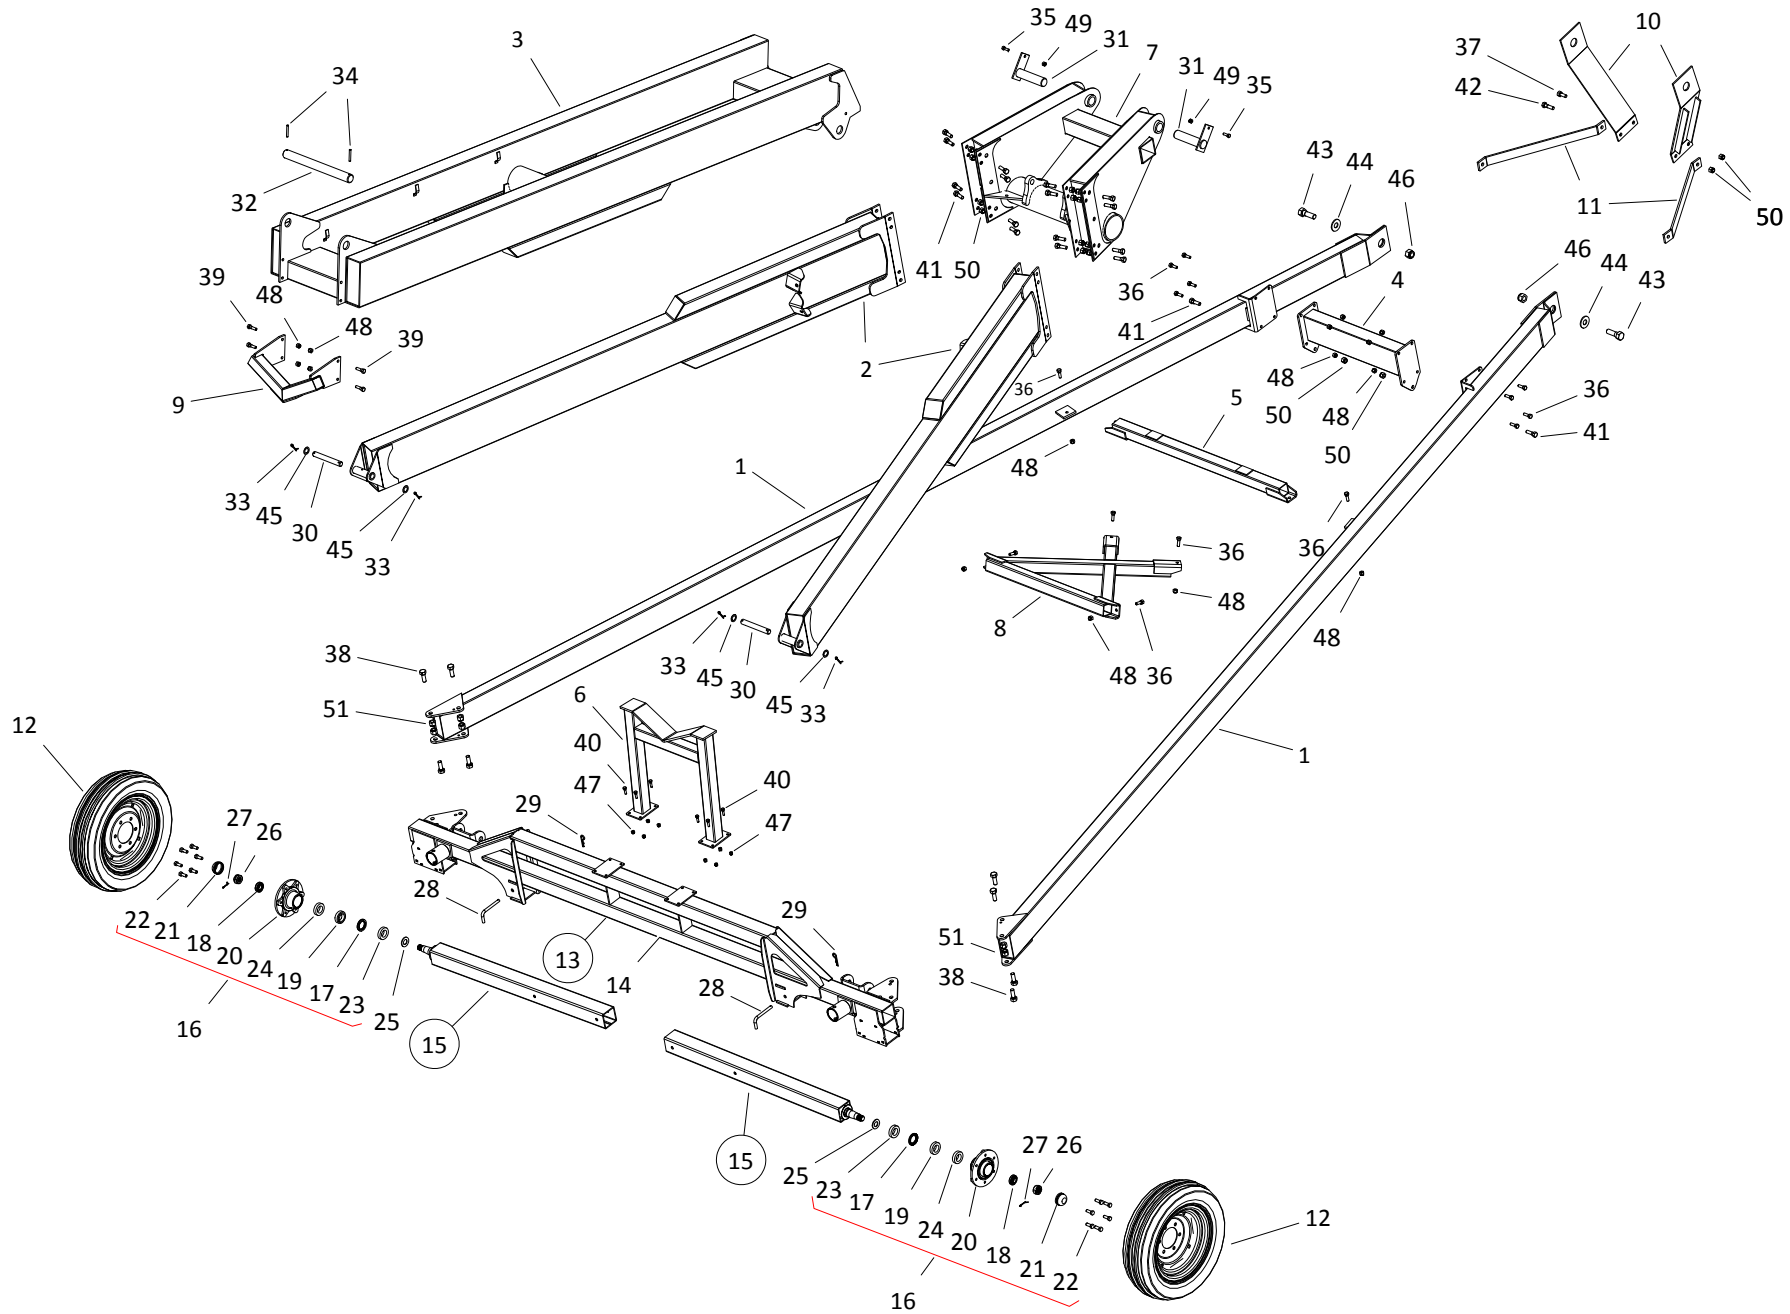

FRAME COMPONENTS, HX13-84 (2020)

ITEM	PART NO.	DESCRIPTION
1	10-29917RD	LOWER ARM
2	10-29919RD	LOWER SCISSOR ARM
3	10-29921RD	UPPER SCISSOR
4	10-29951RD	STABILIZER CROSS MEMBER
5	10-29954RD	SCISSOR REST
6	10-20240RD	TRANSPORT STAND
7	10-29910RD	BOWTIE
8	10-29911RD	BOWTIE CROSSBRACE
9	10-20241RD	TRANSPORT GUIDE
10	10-29950RD	STABILIZER BRACKET
11	10-29952RD	STABILIZER BRACE
12	10-29015	16 X 6 X 6 BOLT WHEEL ASSEM
13	10-22623RD	AXLE ASSY, 1 PIECE
14	10-22621RD	AXLE ONLY, 1 PIECE
15	10-29961	AXLE EXTENSION, RED
16	10-17013	HUB ASSEMBLY W/BAG, MK130 4504041
17	10-17006	HUB SEAL
18	10-19265	CONE BEARING 4500059-3
19	10-17007	LG HUB BEARNG
20	10-17009	HUB, MK130 6-BOLT 4504041-4
21	10-17012	MK130 DUST CAP 4504041-5
22	10-17561	1/2" X 1-1/4" WHEEL BOLT
23	10-19266	CUP 4500059-4
24	10-17008	MK130 LARGE HUB CUP 4504041-3
25	10-17010	WASHER, MK130 HUB
26	10-17011	NUT, 1" SLOTTED 0500704
27	10-19271	COTTER PIN 1/8 X 1-1/2 C.ZINC PLTD
28	10-19648	SADDLE PIN 4503223
29	10-19463	210 HITCH PIN 4500070
30	10-20049	LOWER SCISSOR ATTACH PIN
31	10-29929RD	SCISSOR PIN
32	10-20079	FRAME ATTACH PIN, UPPER SCISSOR
33	10-18098	COTTER PIN 1/4 X 1-3/4 C.ZINC PLTD
34	10-28584	COILED SPRING PIN 5/16 X 2-1/2 PLNO
35	10-18698	BOLT 7/16" X 1-1/4" 9900219
36	10-19589	BOLT 1/2" X 1-1/2" 9900536
37	10-19590	BOLT 5/8" X 1-1/2" 9900167
38	10-19592	BOLT 3/4" X 2" 9900823
39	10-19974	BOLT, 1/2" 1-3/4" GR8 9900133
40	10-19975	BOLT,3/8X 1-1/4 GR5 9900531
41	10-19991	BOLT, 5/8" X 2" GR8 9900818
42	10-27484	5/8" X 2-1/4" GR8 BOLT
43	10-28484	1" X 3" NC BOLT GRADE 5 PLTD
44	10-17020	WASHER, 1" FLAT 0500705
45	10-18097	1" RIM WASHER 9900052-2
46	10-17019	LOCKNUT, 1" 9900639
47	10-17402	LOCKNUT 3/8" 0601007
48	10-17750	LOCKNUT 1/2"
49	10-19598	LOCKNUT 7/16" 9900643
50	10-19600	LOCKNUT 5/8" 9900831

FRAME COMPONENTS, HX13-84 (2020)