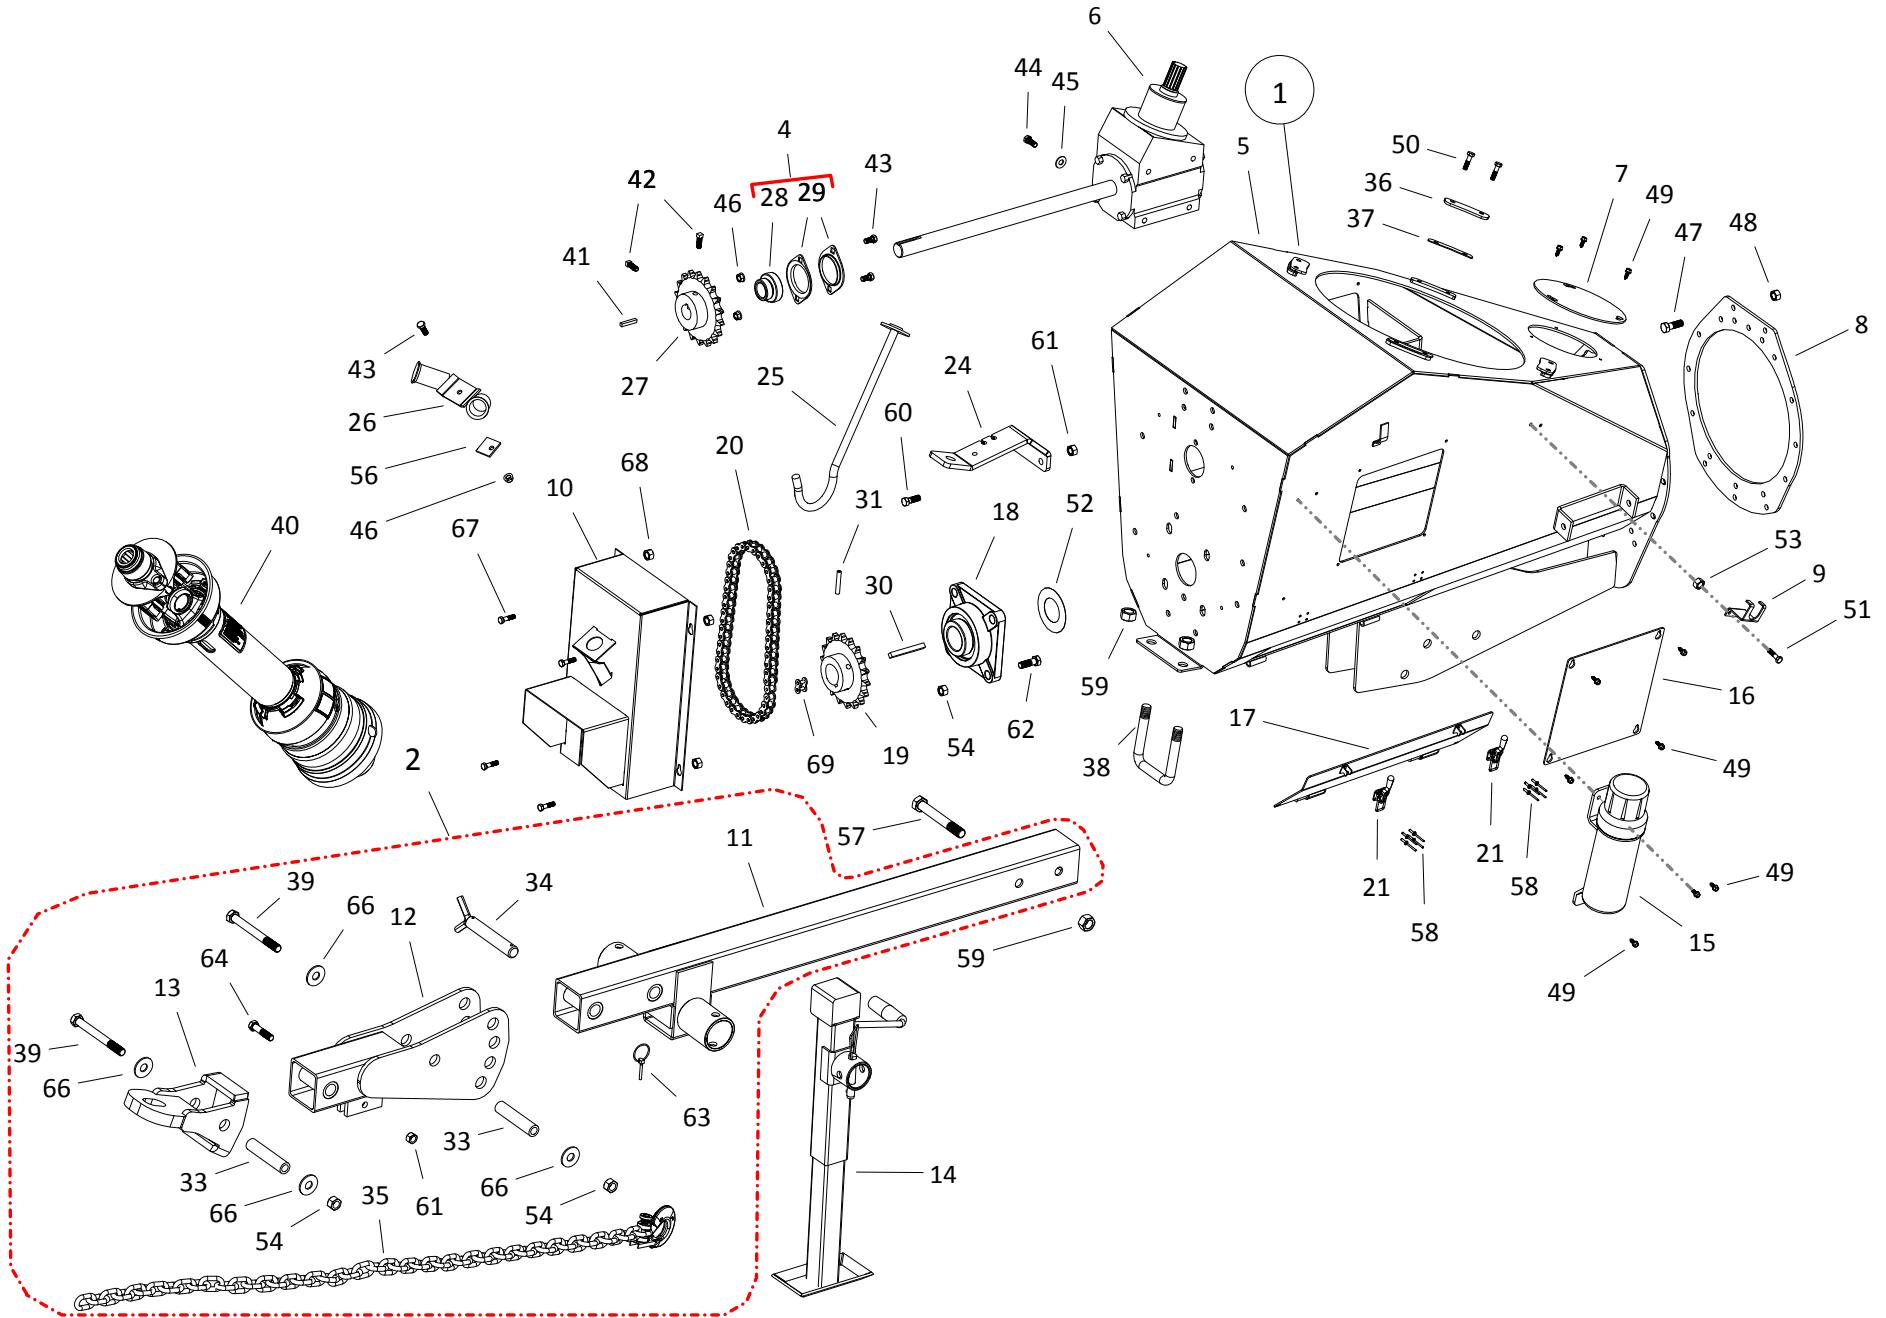

BOOT, HX13

ITEM	PART NO.	DESCRIPTION	NOTES
54	10-19600	LOCKNUT 5/8" 9900831	
56	10-17362	MK LP LATCH	114' ONLY
57	10-29997	3/4" X 5-1/2" NC BOLT GR 8 PLTD	
58	10-23769	5/32 X 39/64 RIVET, LOW PROFILE	
59	10-19601	LOCKNUT, 3/4" PLTD	
60	10-19589	BOLT 1/2" X 1-1/2" 9900536	
61	10-19599	LOCKNUT 1/2" 9900538	
62	10-19991	BOLT, 5/8" X 2" GR8 9900818	
63	10-29998	LYNCH PIN 3/16 X 1-1/4 Y.ZINC PLTD	
64	9900560	1/2" X 2-1/4" NC BOLT GR 5 PLTD	
66	10-19966	WASHER, 5/8" FLAT 9900779	
67	10-19538	BOLT,5/16X3/4 PLTD 9900797	
68	10-19980	LOCKNUT, 5/16" PLTD	
69	10-19323	#80 CONNECTOR LINK (HEAVY)