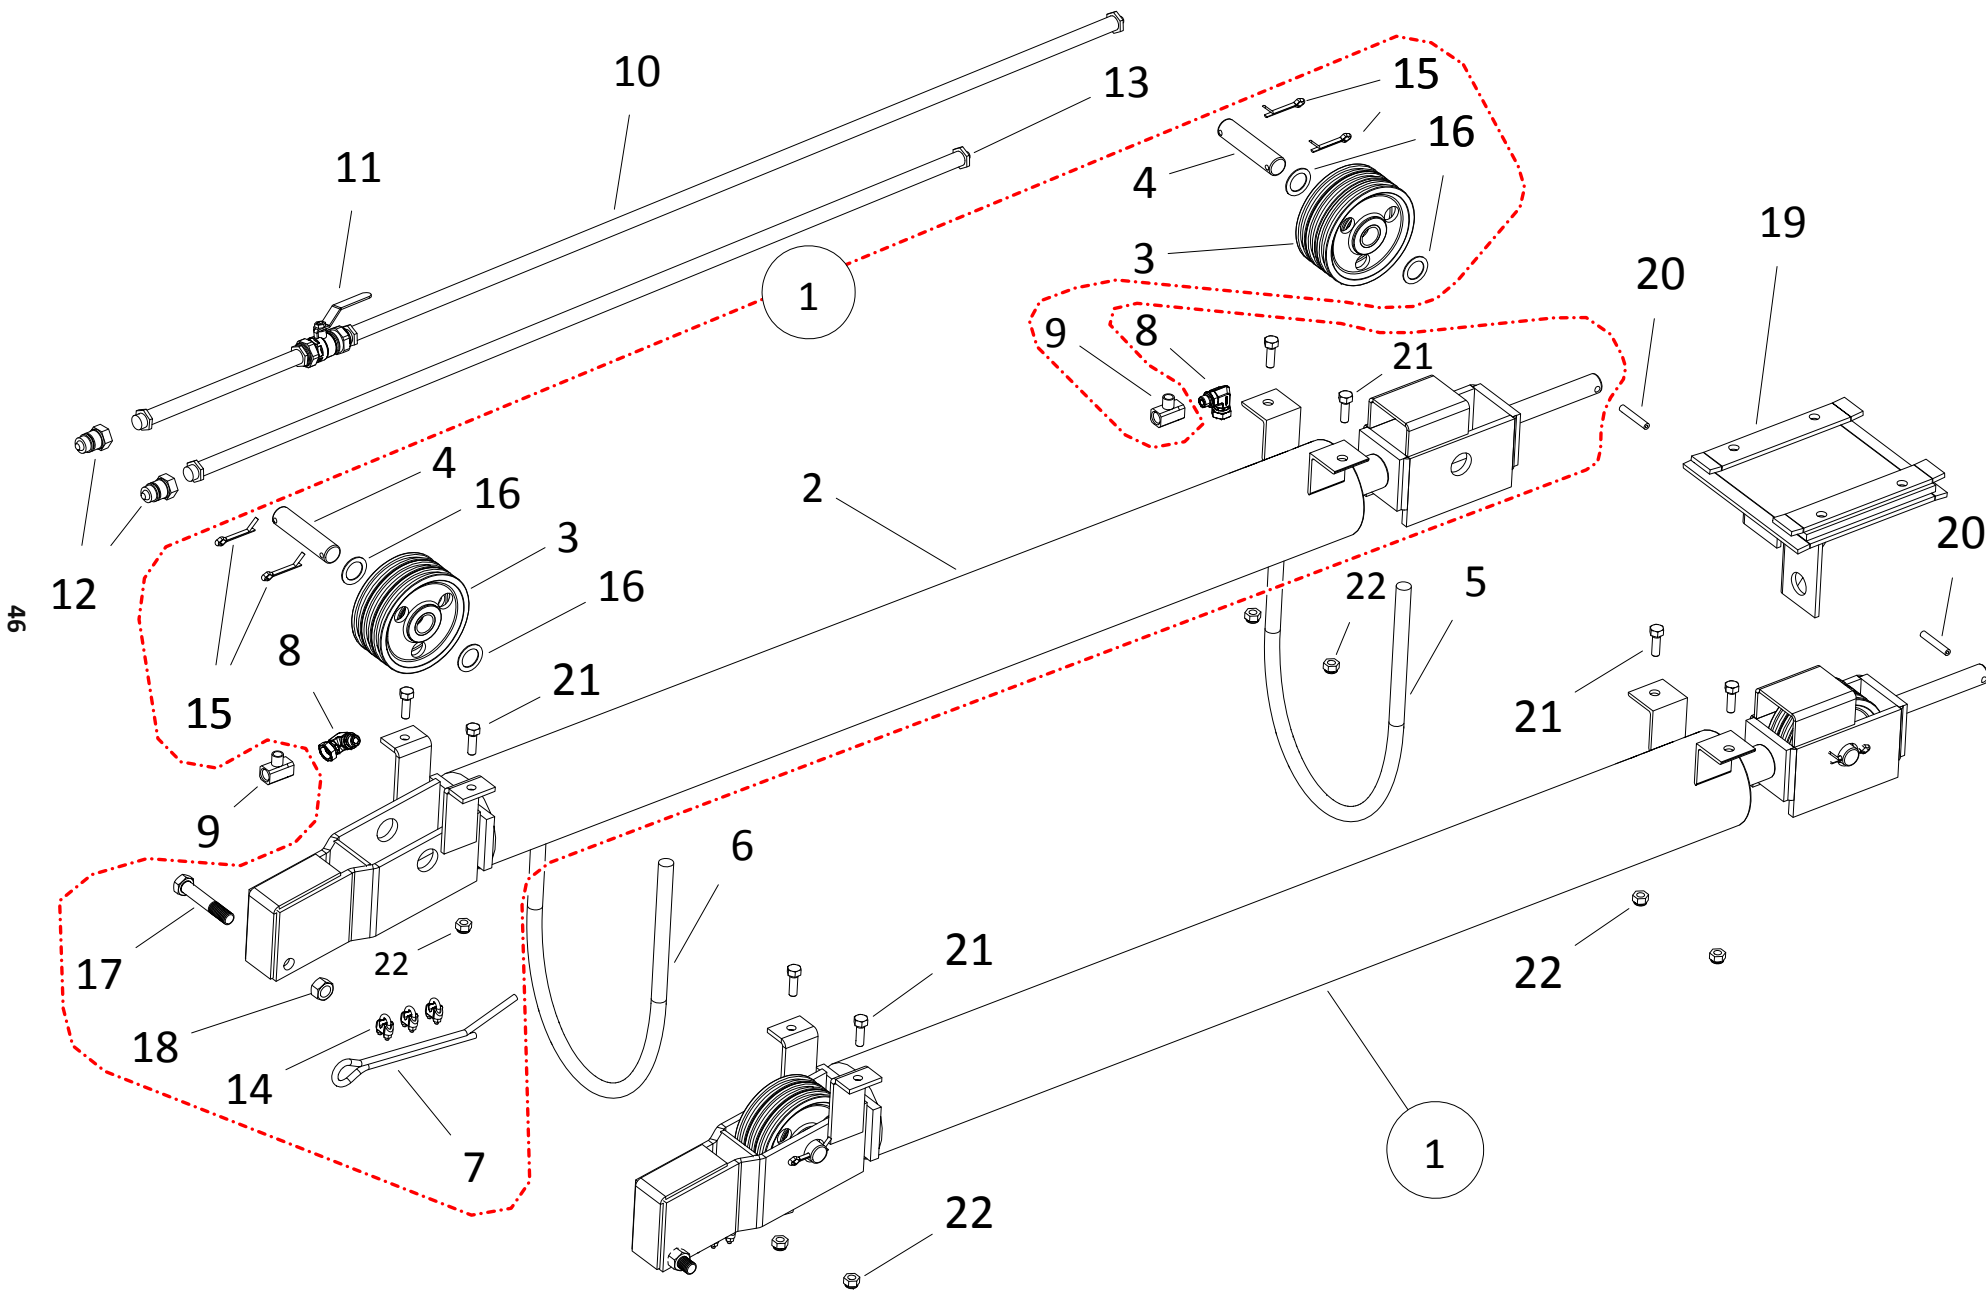

HYDRAULIC LIFT COMPONENTS, HX13-114 (2020)

HYDRAULIC LIFT COMPONENTS, HX13-114 (2020)

ITEM	PART NO.	DESCRIPTION
1	10-17650	CYLINDER ASSEMBLY
2	10-17649	CYLINDER ONLY
3	10-17640	PULLEY, 6.5, CYL
4	10-17652	HYD CYLINDER PIN
5	10-17468	3/8" X 32" HYDRAULIC HOSE
6	10-18739	3/8" X 16" HYDRAULIC HOSE
7	10-17653	106'0" X 3/8" LIFT CABLE
8	10-22191	STEEL ELBOW 6MORB X 3/8 NSPM
9	10-18736	3/8 STREET TEE
10	10-20328	CYL HOSE ASSEMBLY
11	10-18084	BALL VALVE
12	9900047	PIONEER COUPLER
13	10-20327	3/8" X 480" HYDRAULIC HOSE
14	10-18990	3/8" CABLE CLAMP
15	10-18098	COTTER PIN 1/4 X 1-3/4 C.ZINC PLTD
16	10-17651	1-1/4" RIM WASHER
17	10-27815	BOLT, 5/8" X 4" NC,PLT
18	10-19600	LOCKNUT 5/8" 9900831
19	10-27562	RAM GUIDE
20	10-18079	COILED SPRING PIN 5/16 X 2 PLN.O
21	10-18698	BOLT 7/16" X 1-1/4" 9900219
22	10-17593	7/16" NC NYLON LOCKNUT GR 5 YLW PLT