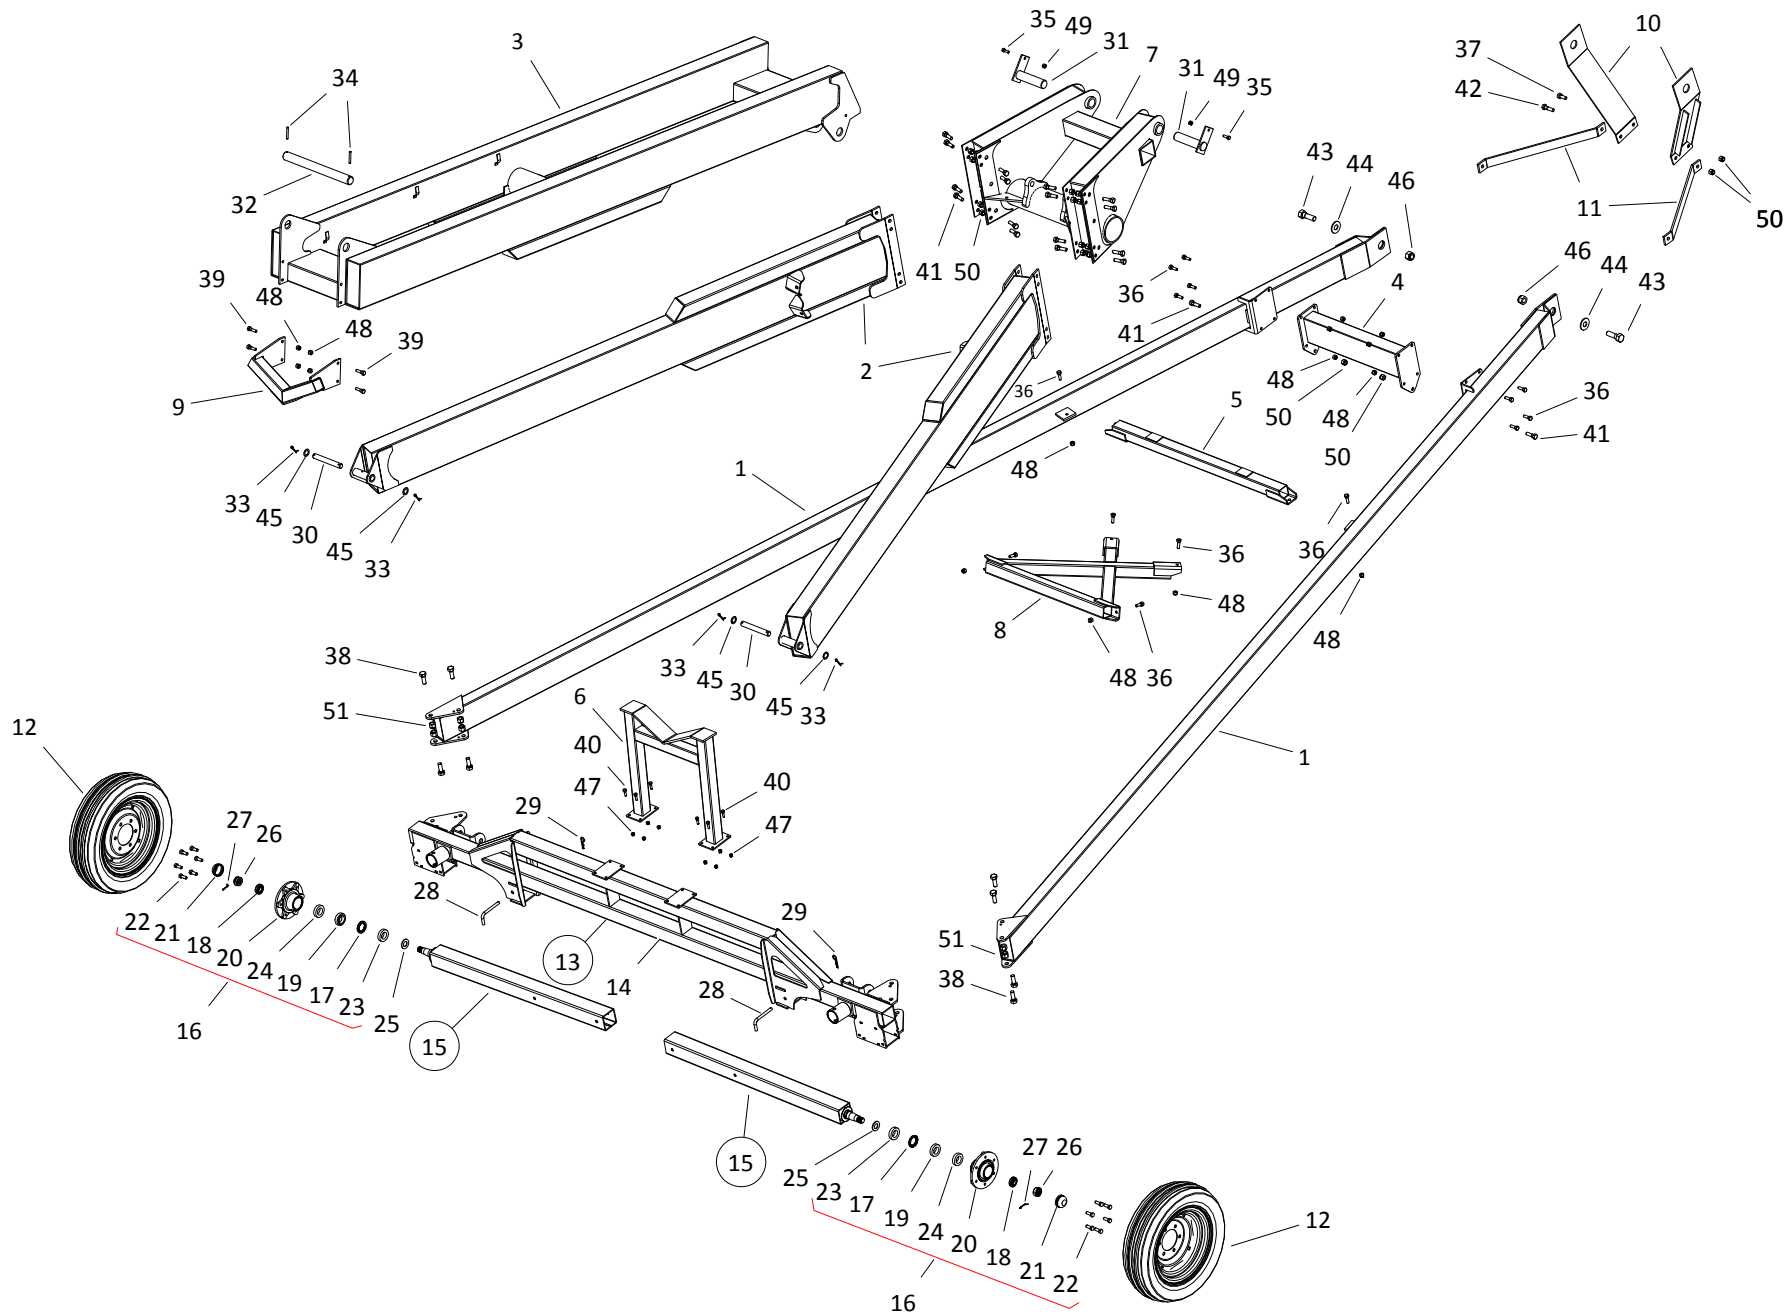

FRAME COMPONENTS, HX13-94 (2020)

FRAME COMPONENTS, HX13-94 (2020)

ITEM	PART NO.	DESCRIPTION
1	10-29922RD	LOWER ARM
2	10-29924RD	LOWER SCISSOR ARM
3	10-29926RD	UPPER SCISSOR
4	10-29951RD	STABILIZER CROSS MEMBER
5	10-29954RD	SCISSOR REST
6	10-20240RD	TRANSPORT STAND
7	10-29910RD	BOWTIE
8	10-29911RD	BOWTIE CROSSBRACE
9	10-20241RD	TRANSPORT GUIDE
10	10-29950RD	STABILIZER BRACKET
11	10-29953RD	STABILIZER BRACE
12	10-29015	16 X 6 X 6 BOLT WHEEL ASSEM
13	10-22623RD	AXLE ASSY, 1 PIECE
14	10-22621RD	AXLE ONLY, 1 PIECE
15	10-29961	AXLE EXTENSION, RED
16	10-17013	HUB ASSEMBLY W/BAG, MK130 4504041
17	10-17006	HUB SEAL
18	10-19265	CONE BEARING 4500059-3
19	10-17007	LG HUB BEARNG
20	10-17009	HUB, MK130 6-BOLT 4504041-4
21	10-17012	MK130 DUST CAP 4504041-5
22	10-17561	1/2" X 1-1/4" WHEEL BOLT
23	10-19266	CUP 4500059-4
24	10-17008	MK130 LARGE HUB CUP 4504041-3
25	10-17010	WASHER, MK130 HUB
26	10-17011	NUT, 1" SLOTTED 0500704
27	10-19271	COTTER PIN 1/8 X 1-1/2 C.ZINC PLTD
28	10-19648	SADDLE PIN 4503223
29	10-19463	210 HITCH PIN 4500070
30	10-20049	LOWER SCISSOR ATTACH PIN
31	10-29929RD	SCISSOR PIN
32	10-20079	FRAME ATTACH PIN, UPPER SCISSOR
33	10-18098	COTTER PIN 1/4 X 1-3/4 C.ZINC PLTD
34	10-28584	COILED SPRING PIN 5/16 X 2-1/2 PLNO
35	10-18698	BOLT 7/16" X 1-1/4" 9900219
36	10-19589	BOLT 1/2" X 1-1/2" 9900536
37	10-19590	BOLT 5/8" X 1-1/2" 9900167
38	10-19592	BOLT 3/4" X 2" 9900823
39	10-19974	BOLT, 1/2" 1-3/4" GR8 9900133
40	10-19975	BOLT,3/8X 1-1/4 GR5 9900531
41	10-19991	BOLT, 5/8" X 2" GR8 9900818
42	10-27484	5/8" X 2-1/4" GR8 BOLT
43	10-28484	1" X 3" NC BOLT GRADE 5 PLTD
44	10-17020	WASHER, 1" FLAT 0500705
45	10-18097	1" RIM WASHER 9900052-2
46	10-17019	LOCKNUT, 1" 9900639
47	10-17402	LOCKNUT 3/8" 0601007
48	10-17750	LOCKNUT 1/2"
49	10-19598	LOCKNUT 7/16" 9900643
50	10-19600	LOCKNUT 5/8" 9900831