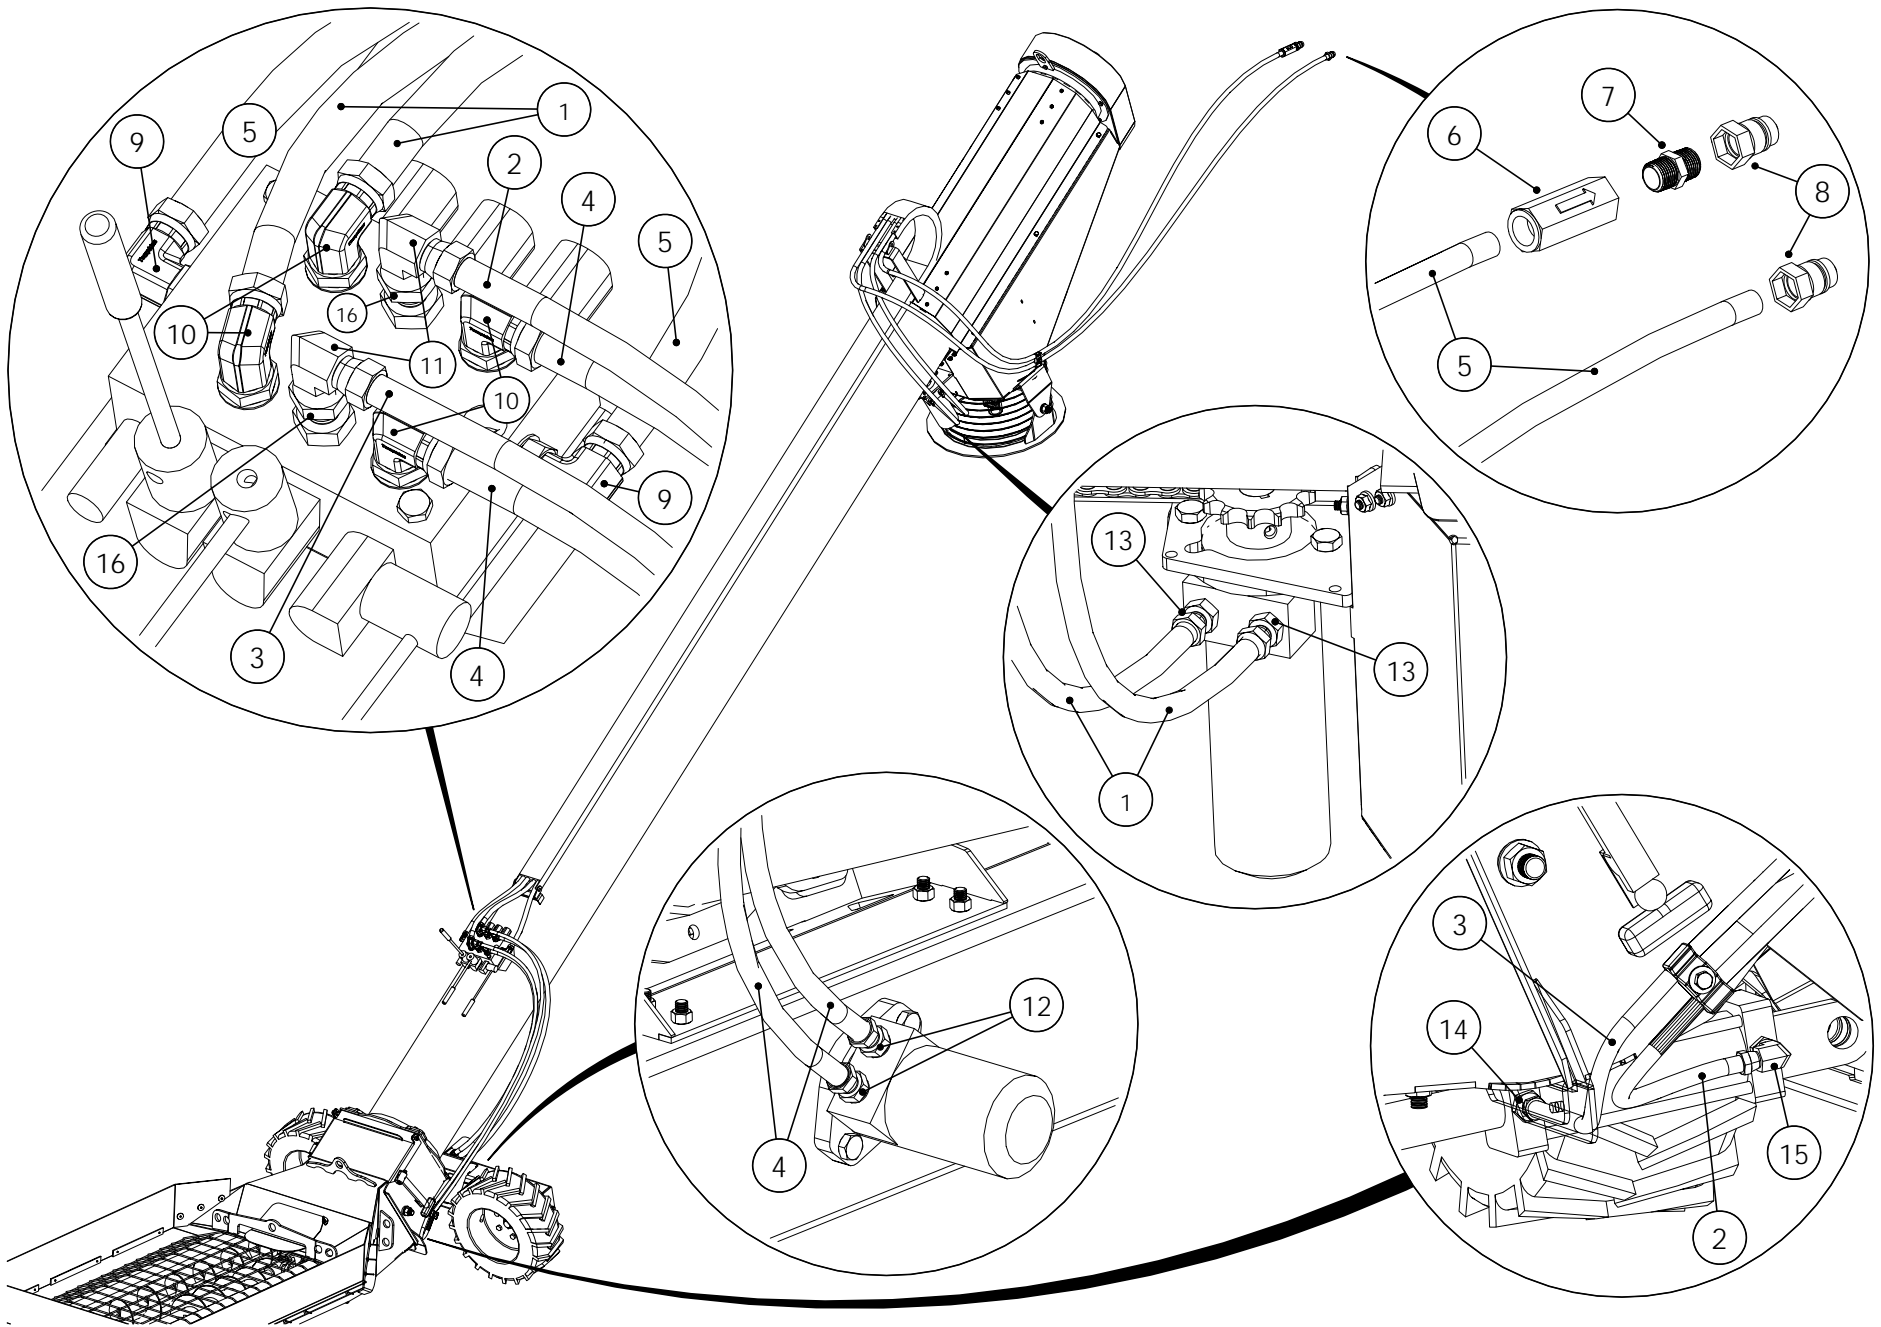

X-TEND HYDRAULIC LINES

ITEM	PART NO.	DESCRIPTION
1	10-22971	HYDRAULIC HOSE, 3/8" X 202"
2	10-22972	HYDRAULIC HOSE, 1/4" X 79"
3	10-22973	HYDRAULIC HOSE, 1/4" X 71"
4	10-28228	HYDRAULIC HOSE, 3/8" X 48"
5	10-28737	HYDRAULIC HOSE, 3/8" X 347"
6	10-22147	1/2"FNPT X 1/2"FNPT CHECK VALVE
7	10-28479	STEEL NIPPLE 1/2 NPT 9900608
8	9900047	PIONEER COUPLER
9	10-22558	STEEL ELBOW, 8MORB X 6FNPSM
10	10-22191	STEEL ELBOW 6MORB X 3/8 NSPM
11	10-22976	STEEL ELBOW, 3/8 MNPT X 1/4 FNPSM
12	10-22975	FTG,STL,1/2MNPT X 3/8NSPM
13	10-22974	FTG,STL,10MORB X 3/8NSPM
14	10-22981	FTG,STL,#8MORB X 1/4NSPM
15	10-22977	STEEL ELBOW, #8MORB X 1/4 FNPSM
16	10-23078	STRAIGHT FITTING, 6MORB X 3/8 FNPSM