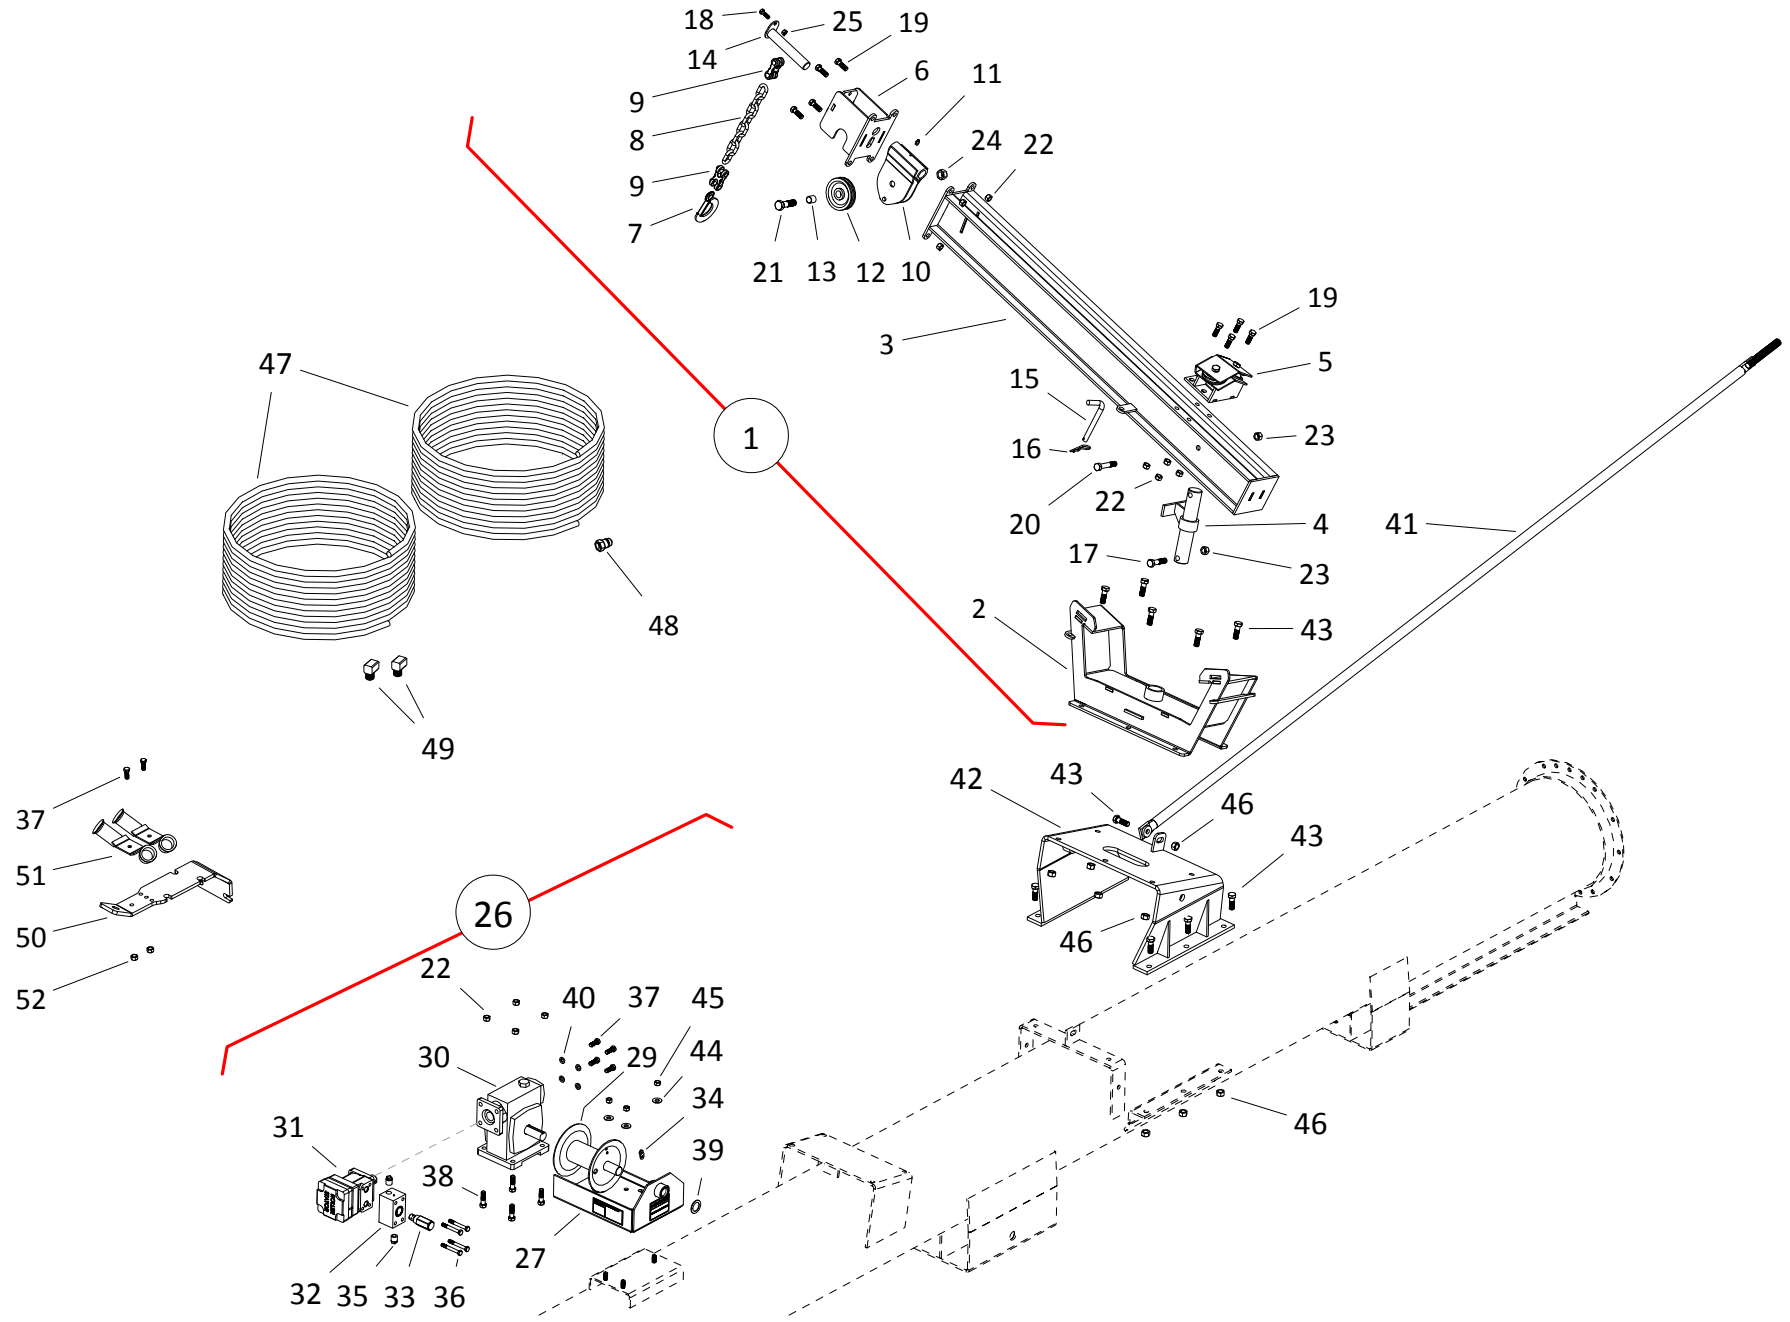

X-TEND PARTS

ITEM	PART NO.	DESCRIPTION
1	10-22982	MKX/X16 LIFT ARM ASSY, 2017
2	10-20664	LIFT ARM BASE
3	10-22989	LIFT ARM ONLY, 2017
4	10-20667	LIFT ARM SWIVEL
5	10-20668	LIFT ARM PULLEY GUIDE
6	10-23045	MKX 160 LIFT ARM CABLE SUPPORT
7	10-28997	1/2T EYE HOIST HOOK W/LATCH
8	10-22793	5/16 GRADE 30 CHAIN X 11 LINK, PLTD
9	10-20083	5/16" MID LINK
10	10-22983	LIFT ARM SLEEVE ASSEMBLY, 2017
11	10-19222	GREASE FTG ZERK 1/4-28 SAE CZ PLTD
12	10-22987	LIFT ARM PULLEY ASSEMBLY, 2017
13	10-22988	LIFT ARM PULLEY BUSHING, 2017
14	10-22990	LIFT ARM PULLEY PIN
15	10-19648	SADDLE PIN 4503223
16	10-19463	210 HITCH PIN 4500070
17	9900560	1/2" X 2-1/4" NC BOLT GR 5 PLTD
18	10-17125	BOLT, 5/16" X 1" GR8 PLTD
19	10-18698	BOLT 7/16" X 1-1/4" 9900219
20	10-19798	1/2" X 2-3/4" NC BOLT GR 8 PLTD
21	10-29251	5/8" X 2-3/4" NC BOLT GR 8 PLTD
22	10-19598	LOCKNUT 7/16" 9900643
23	10-19599	LOCKNUT 1/2" 9900538
24	10-19600	LOCKNUT 5/8" 9900831
25	10-19980	LOCKNUT, 5/16" PLTD
26	10-17634	HYDRAULIC WINCH ASSEMBLY, RED
27	10-17628	HYD WINCH FRAME ASSM (14096) RED
29	10-17629	HYD WINCH DRUM (14080) RED
30	10-17625	HYDRAULIC WINCH GEARBOX
31	10-17626	HYDRAULIC MOTOR
32	10-28221	HYD MOTOR BYPAS VALVE 0700023
33	10-28222	RELIEF VALVE 0700024
34	10-18496	WINCH KEEPER KIT
35	0308013	3/8" NTP PLASTIC PLUG
36	10-17631	BOLT 5/16X2-1/2 PLT 9900524
37	10-18955	BOLT 3/8" X 1" 9900699
38	10-28744	7/16 X 1-1/2 NC BOLT GR5 PLTD
39	10-18097	1" RIM WASHER 9900052-2
40	10-19604	LOCKWASHER 3/8" PLTD 9900528
41	200524RD	MKX13 CROSS BRACE - XTEND
42	10-21769	13" BOLT ON LIFT ARM MOUNT
43	10-19589	BOLT 1/2" X 1-1/2" 9900536
44	10-17392	WASHER 3/8" FLAT PLTD 0601008
45	10-17402	LOCKNUT 3/8" 0601007
46	10-19599	LOCKNUT 1/2" 9900538
47	10-22611	3/8" X 215" HYDRAULIC HOSE
48	9900047	PIONEER COUPLER
49	10-28478	STEEL ELBOW 9900331
50	10-20043	X10/13 PTO/VALVE BRACKET
51	10-17467	MK91 DOUBLE HOSE HOLDER