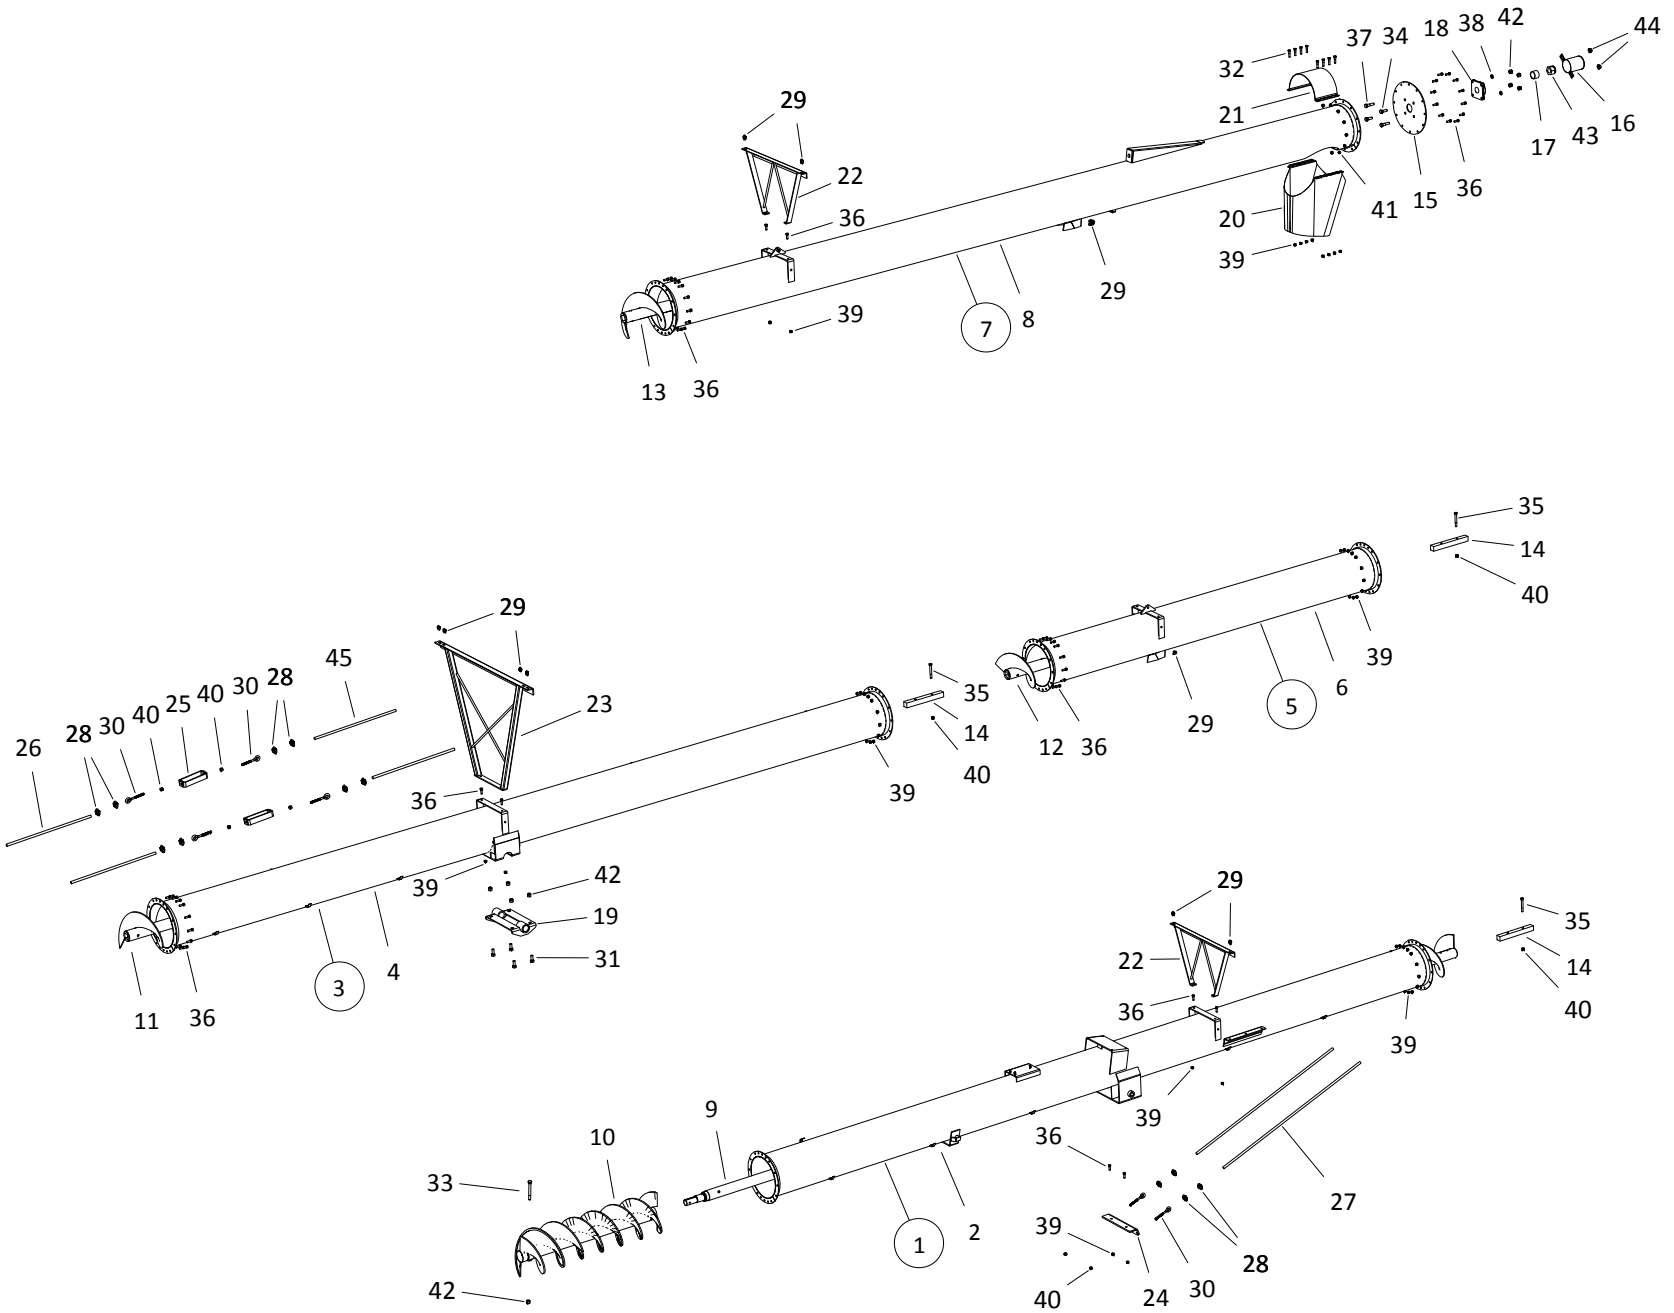

TUBE & TRUSS COMPONENTS, HX13-74 SILVER & GALVANIZED (2020)

TUBE & TRUSS COMPONENTS, HX13-74 SILVER & GALVANIZED (2020)

ITEM	PART NO.	DESCRIPTION	NOTES
1	200454SR	HX13-74 LOWER TUBE BUNDLE (2020),SR	SILVER
1	200454GA	HX13-74 LOWER TUBE BUNDLE (2020)	GALVANIZED
2	200455SR	HX13-74 LOWER TUBE (2020), SR	SILVER
2	200455GA	HX13-74 LOWER TUBE (2020)	GALVANIZED
3	200452SR	HX13-74 LWR MID TUBE BDL (2020), SR	SILVER
3	200452GA	HX13-74 LWR MIDDLE TUBE BDL (2020)	GALVANIZED
4	200453SR	HX13-74 LWR MIDDLE TUBE (2020), SR	SILVER
4	200453GA	HX13-74 LOWER MIDDLE TUBE (2020)	GALVANIZED
5	200446SR	HX13-74/94 UPR MID TUBE BDL 2020,SR	SILVER
5	200446GA	HX13-74/94 UPR MID TUBE BDL (2020)	GALVANIZED
6	200447SR	HX13-74/94 UPR MID TUBE (2020), SR	SILVER
6	200447GA	HX13-74/94 UPR MID TUBE (2020)	GALVANIZED
7	200429SR	HX13-74/84/94/114 UTB (2020), SR	SILVER
7	200429GA	HX13-74/84/94 UPPER TUBE BDL (2020)	GALVANIZED
8	200430SR	HX13-74/84/94/114 UPR TUBE 2020, SR	SILVER
8	200430GA	HX13-74/84/94 UPPER TUBE (2020)	GALVANIZED
9	200530	HX13 LOWER FLIGHT W/ AR BOOT FLIGHT	
10	10-24298	HX13 BOOT FLIGHT	
11	10-29987	MIDDLE FLIGHT	
12	10-29988	FLIGHT, 10' EXTENSION	
13	10-29986	UPPER FLIGHT	
14	10-29985	FLIGHT CONNECTING SHAFT	
15	10-29231WH	FLIGHT BEARING MOUNT PLATE	
16	10-27576WH	THRUST ADJUSTER COVER SA13 4505104	
17	10-21171	BUSHING THRUST ADJUSTER	
18	10-18518	1-3/4 PILLOW BLOCK BEARING	
19	200456RD	UPPER SCISSOR PIVOT MNT (2020)	
20	200423RD	2-PIECE SPOUT	
21	10-27455	12-3/4" HITCH RING	
22	10-18988WH	SA130 TRUSS BRKT 4505037	
23	10-20017	X13 HIGH CABLE BRIDGE	
24	10-20105	TRUSS CABLE ATTACH BRACKET	
25	10-17464	TURN BUCKLE	
26	10-20090	TRUSS CABLE, 3/8 X 36'	
27	10-27502	MK81 UNDERTRUSS CABLE B	
28	10-18990	3/8" CABLE CLAMP	
29	10-19333	5/16" CABLE CLAMP (YELLOW ZINC)	
30	10-19331	EYE BOLT/NUT 1/2" X5" 4503071	
31	10-19590	BOLT 5/8" X 1-1/2" 9900167	
32	10-19981	7/16" X 1-3/4" NC BOLT GR 8 PLTD	
33	10-17632	BOLT 5/8" X 5-1/2"	
34	10-18544	BOLT 5/8" X 1-3/4" PLTD	
35	10-18947	BOLT 1/2" X 4" 9900647	
36	10-18698	BOLT 7/16" X 1-1/4" 9900219	
37	10-27589	BOLT,5/8X2-1/2 PLTD 9900819	
38	10-17262	LOCKWASHER 5/8" PLTD	
39	10-17593	7/16" NC NYLON LOCKNUT GR 5 YLW PLT	
40	10-17750	LOCKNUT 1/2"	
41	10-19598	LOCKNUT 7/16" 9900643	
42	10-19600	LOCKNUT 5/8" 9900831