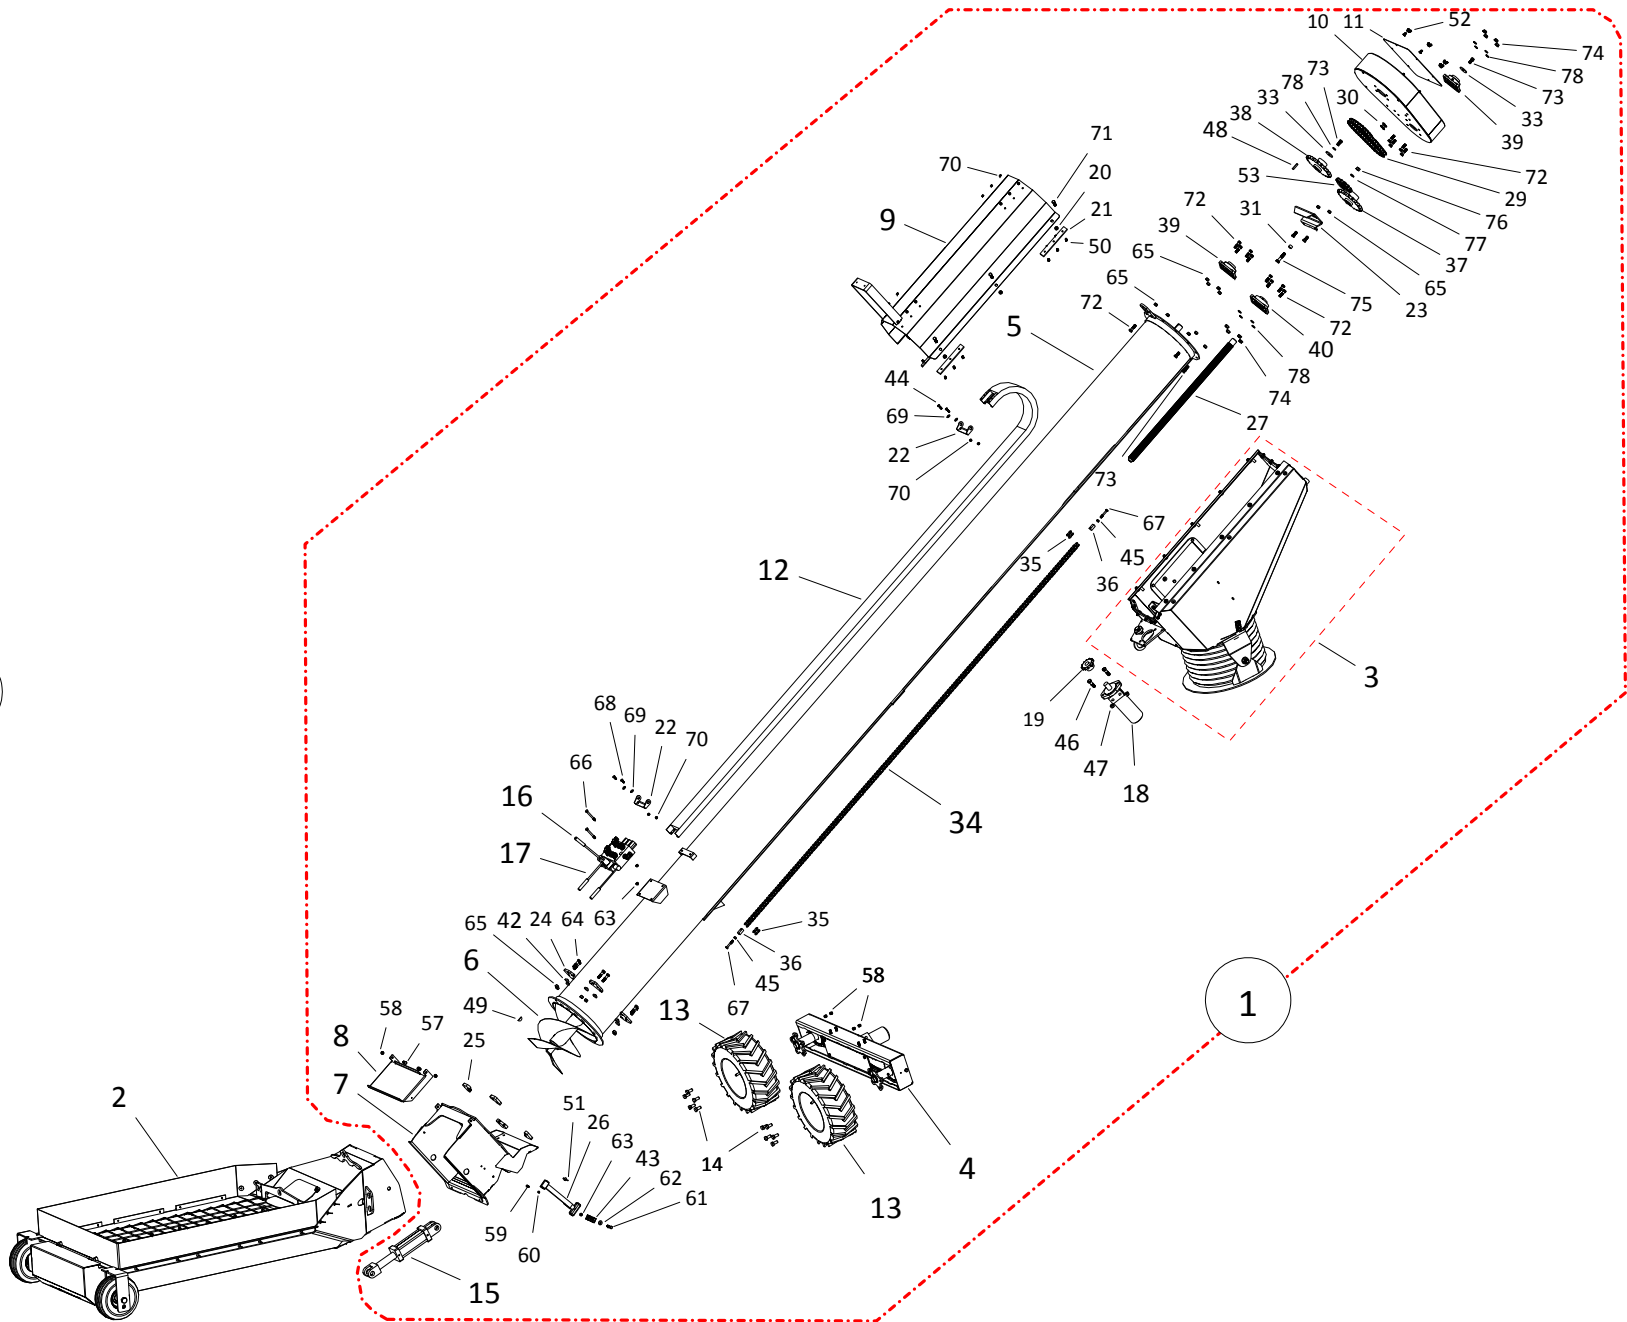

79

X-TEND ASSEMBLY (A477)

ITEM	PART NO.	DESCRIPTION
57	10-19540	BOLT, 3/8 X 3/4" PLT 9900530
58	10-17402	LOCKNUT 3/8" 0601007
59	10-28656	BOLT, #10 X 3/4 PLTD
60	10-28657	LOCKNUT, #10 PLTD
61	10-27788	5/16" X 1-1/2" NC BOLT GR 5 PLTD
62	10-27336	WASHER, 5/16" FLAT 9900529
63	10-19980	LOCKNUT, 5/16" PLTD
64	10-19981	7/16" X 1-3/4" NC BOLT GR 8 PLTD
65	10-19598	LOCKNUT 7/16" 9900643
66	2300022	BOLT, 5/16" X 3" GR5 PLTD
67	10-19539	BOLT 5/16" X 2" PLTD
68	9900800	1/4" X 3/4" NC BOLT GR 5 PLTD
69	9900683	FLAT WASHER, 1/4" PLTD
70	10-28449	LOCKNUT 1/4" 9900562
71	9900637	TAP BOLT, 3/8" X 1-1/2" GR5 PLTD
72	10-28744	7/16 X 1-1/2 NC BOLT GR5 PLTD
73	10-19542	BOLT, 7/16" X 1" PLTD 4500068
74	10-19597	WHIZNUT, 7/16" GR2 PLTD
75	10-20772	1/2" X 2-1/2" GR8 PLTD
76	10-19602	HEX NUT, 1/2" PLTD
77	10-19605	LOCK WASHER, 1/2" PLTD
78	9900508	LOCK WASHER, 7/16" PLTD
79	05-A477	MKX/X/HX130 XTEND OPTION