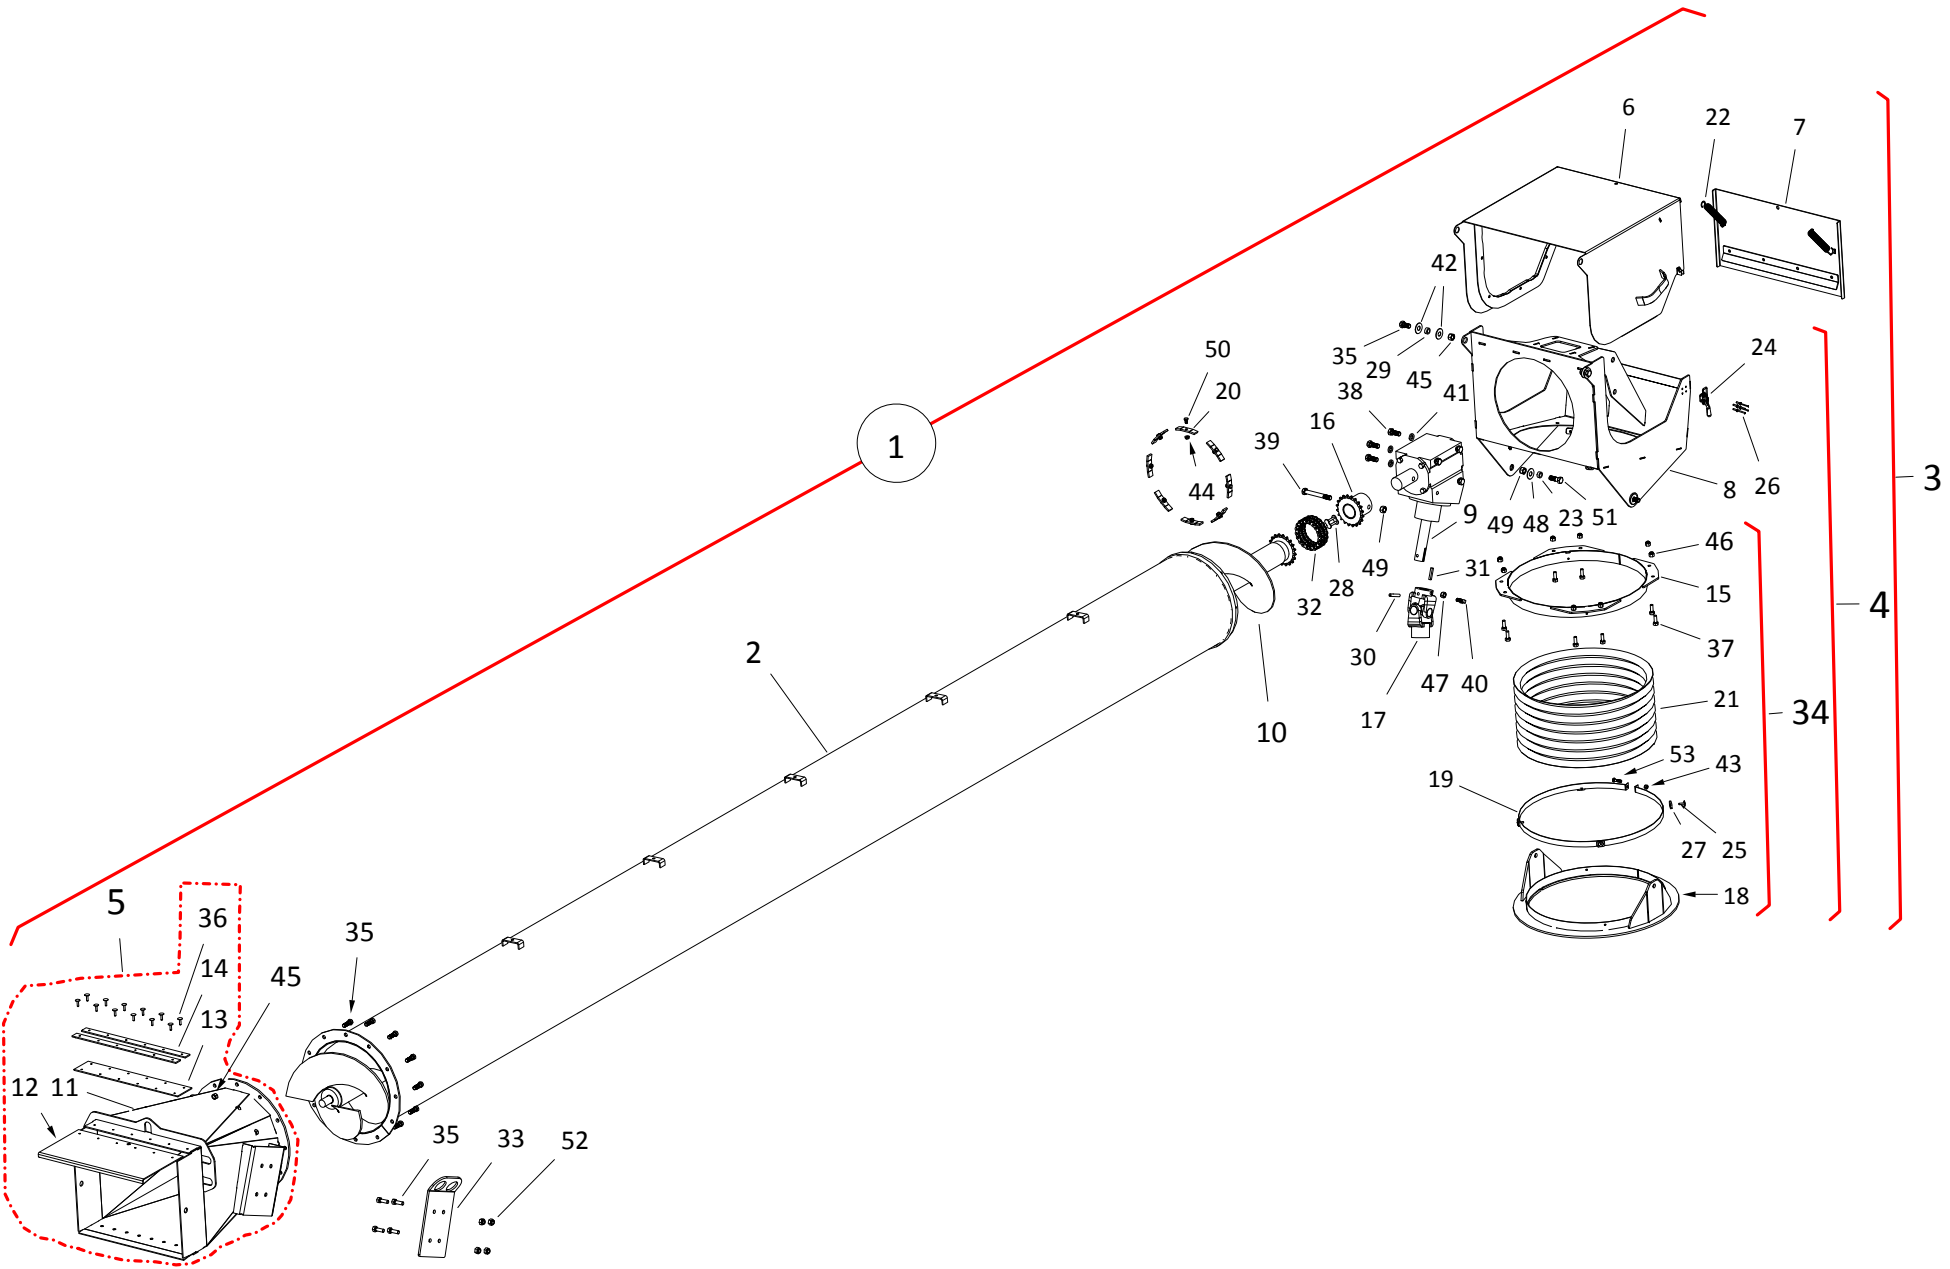

15 ft SWING TUBE, HX13

15 ft SWING TUBE, HX13

ITEM	PART NO.	DESCRIPTION
51	10-19589	BOLT 1/2" X 1-1/2" 9900536
52	10-17593	7/16" NC NYLON LOCKNUT GR 5 YLW PLT
53	10-19988	BOLT, 1/4" X 1" GR2 9900603