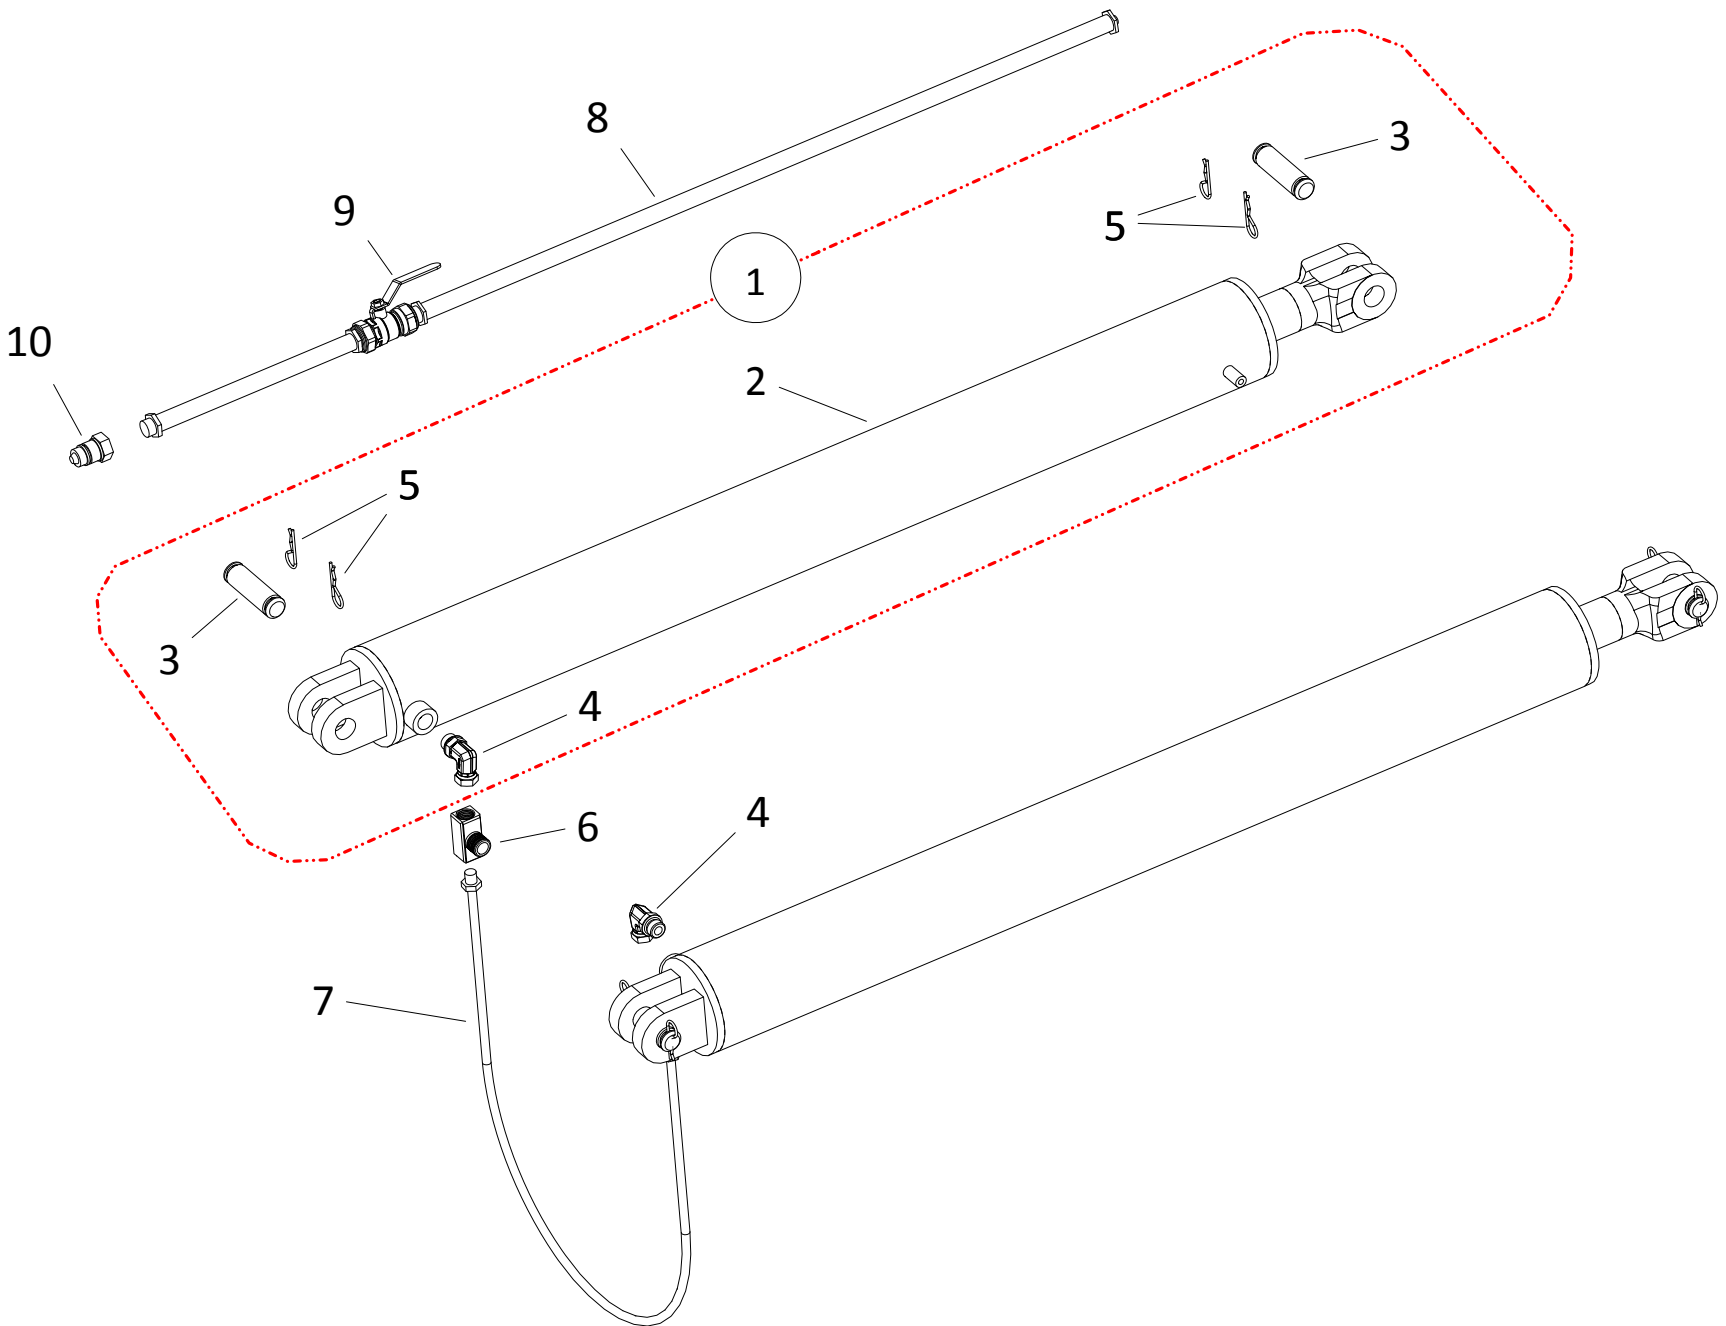

HYDRAULIC LIFT COMPONENTS, HX13-84 (2020)

HYDRAULIC LIFT COMPONENTS, HX13-84 (2020)

ITEM	PART NO.	DESCRIPTION
1	10-22001	HYD LIFT CYL ASSY
2	9900192	4" BORE X 40" STROKE HYD. CYLINDER
3	4504128	PIN,CYL,DBL GROOVE,1X3-3/8
4	10-28654	#8 M-ORB-1/2F-NPT-90 FITTING
5	2605004	CLIP,HITCH PIN,EXTERNAL
6	10-18736	3/8 STREET TEE
7	10-28468	HOSE, 3/8" X 2', 2500PSI
8	10-20059	HYDRAULIC HOSE ASSEMBLY KIT (INCLUDES SHORT, LONG HOSE AND BALL VALVE)
9	10-18084	BALL VALVE
10	9900047	PIONEER COUPLER