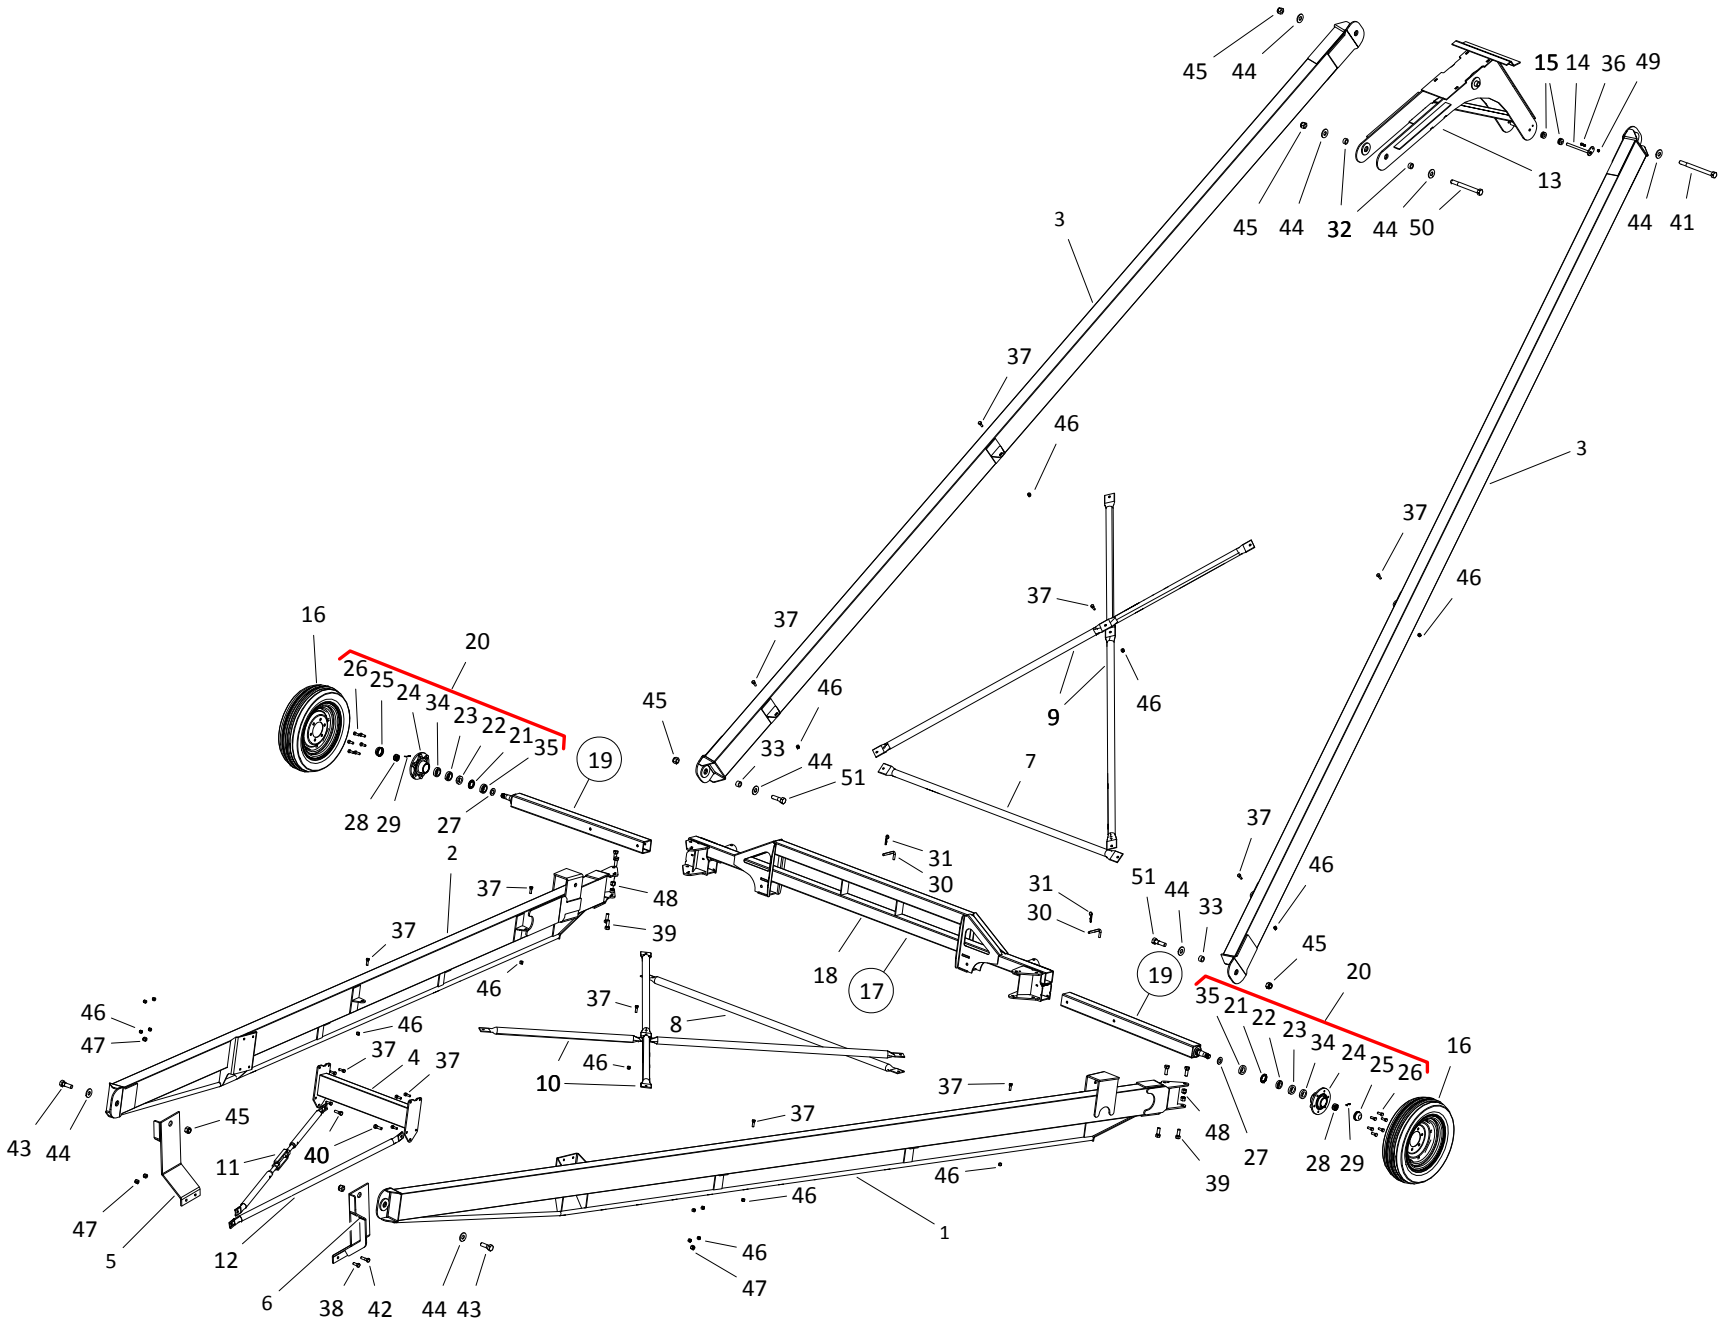

FRAME COMPONENTS, HX13-114 (2020)

FRAME COMPONENTS, HX13-114 (2020)

ITEM	PART NO.	DESCRIPTION
1	200465RD	LOWER ARM, RIGHT (2020)
2	200466RD	LOWER ARM, LEFT (2020)
3	200464RD	UPPER ARM (2020)
4	10-20215	SHORT CROSSMEMBER
5	10-21865	STABILIZER BRKT, LH
6	10-21866	STABILIZER BRKT, RH
7	200472RD	TUBE, UPPER ARM TIE BRACE 2020
8	200473RD	TUBE, LOWER ARM TIE BRACE 2020
9	200467RD	TUBE, X-BRACE (2020)
10	200474RD	TUBE, LOWER ARM X-BRACE 2020
11	10-22284	ADJUSTABLE STABILIZER BRACE
12	10-20255	STABILIZER BRACE
13	10-20214	LIFT ASSIST
14	10-23029	LIFT ASSIST LOWER PIN
15	10-23079	CABLE THIMBLE PULLEY
16	10-29015	16 X 6 X 6 BOLT WHEEL ASSEM
17	10-22624	AXLE ASSY, 1 PIECE
18	10-22622	AXLE ONLY, 1 PIECE
19	10-29961	AXLE EXTENSION, RED
20	10-17013	HUB ASSEMBLY W/BAG, MK130 4504041
21	10-17006	HUB SEAL
22	10-19265	CONE BEARING 4500059-3
23	10-17007	LG HUB BEARNG
24	10-17009	HUB, MK130 6-BOLT 4504041-4
25	10-17012	MK130 DUST CAP 4504041-5
26	10-17561	1/2" X 1-1/4" WHEEL BOLT
27	10-17010	WASHER, MK130 HUB
28	10-17011	NUT, 1" SLOTTED 0500704
29	10-19271	COTTER PIN 1/8 X 1-1/2 C.ZINC PLTD
30	10-19648	SADDLE PIN 4503223
31	10-19463	210 HITCH PIN 4500070
32	10-20297	MKX130 SPACER BUSHING, SHORT
33	10-20360	MKX130 SPACER BUSHING, MEDIUM
34	10-17008	MK130 LARGE HUB CUP 4504041-3
35	10-19266	CUP 4500059-4
36	10-19975	BOLT,3/8X 1-1/4 GR5 9900531
37	10-19589	BOLT 1/2" X 1-1/2" 9900536
38	10-19590	BOLT 5/8" X 1-1/2" 9900167
39	10-19592	BOLT 3/4" X 2" 9900823
40	10-19991	BOLT, 5/8" X 2" GR8 9900818
41	10-20303	1" X 12" NC BOLT GR 8 PLTD
42	10-27484	5/8" X 2-1/4" GR8 BOLT
43	10-28484	1" X 3" NC BOLT GRADE 5 PLTD
44	10-17020	WASHER, 1" FLAT 0500705
45	10-17019	LOCKNUT, 1" 9900639
46	10-17750	LOCKNUT 1/2"
47	10-19600	LOCKNUT 5/8" 9900831
48	10-19601	LOCKNUT, 3/4" PLTD
49	10-17402	LOCKNUT 3/8" 0601007
50	10-17015	1" X 10" NC BOLT GR 8 PLTD