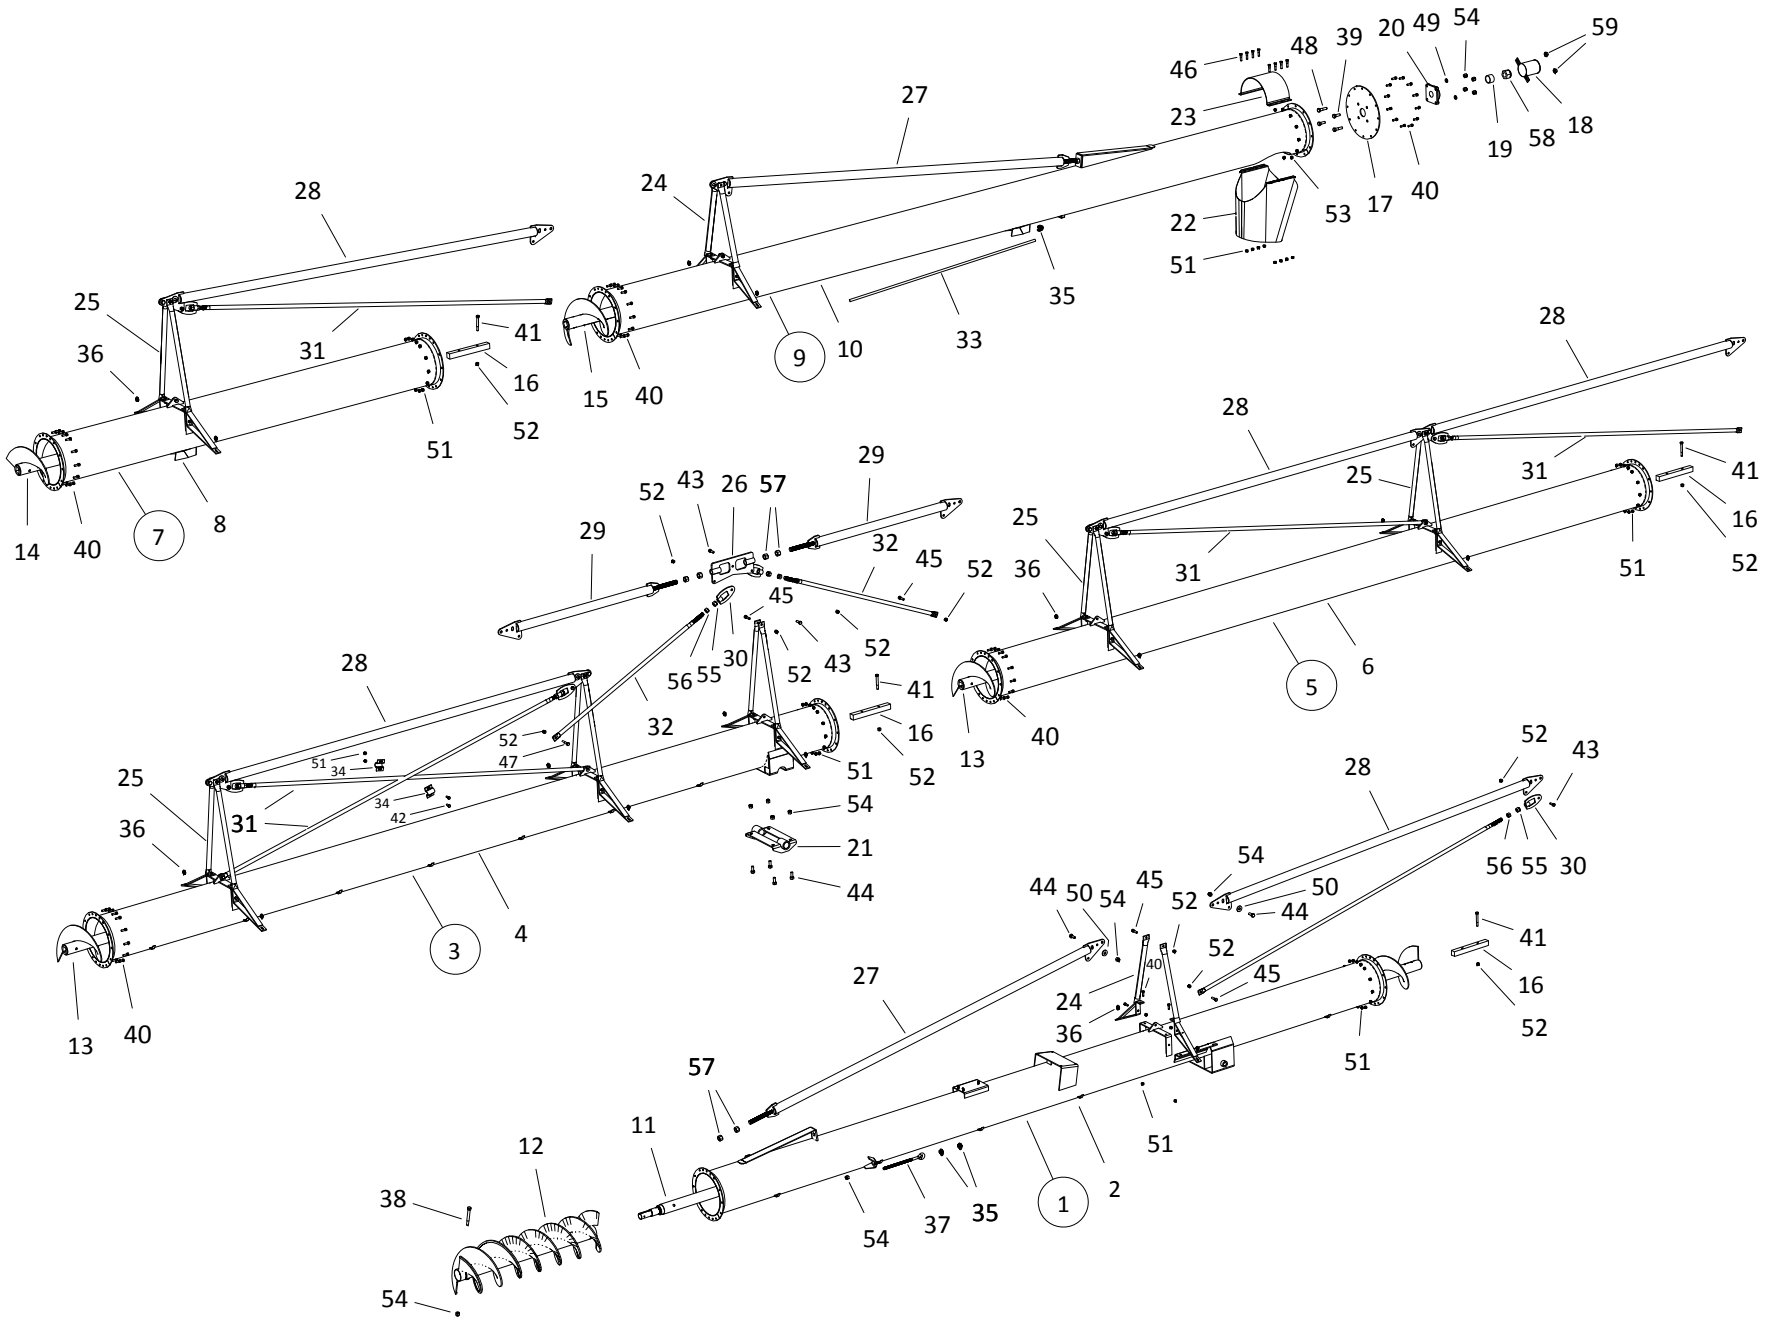

TUBE & TRUSS COMPONENTS, HX13-94 SILVER & GALVANIZED (2020)

TUBE & TRUSS COMPONENTS, HX13-94 SILVER & GALVANIZED (2020)

ITEM	PART NO.	DESCRIPTION	NOTES
1	200440SR	HX13-94 LOWER TUBE BDL (2020), SR	SILVER
1	200440GA	HX13-94 LOWER TUBE BUNDLE (2020)	GALVANIZED
2	200441SR	HX13-94 LOWER TUBE (2020), SR	SILVER
2	200441GA	HX13-94 LOWER TUBE (2020)	GALVANIZED
3	200442SR	HX13-94 LWR MID TUBE BDL (2020), SR	SILVER
3	200442GA	HX13-94 LWR MIDDLE TUBE BDL (2020)	GALVANIZED
4	200443SR	HX13-94 LOWER MID TUBE (2020), SR	SILVER
4	200443GA	HX13-94 LOWER MIDDLE TUBE (2020)	GALVANIZED
5	200444SR	HX13-84/94 MID TUBE BDL (2020), SR	SILVER
5	200444GA	HX13-84/94 MIDDLE TUBE BDL (2020)	GALVANIZED
6	200445SR	HX13-84/94 MID TUBE (2020), SR	SILVER
6	200445GA	HX13-84/94 MIDDLE TUBE (2020)	GALVANIZED
7	200446SR	HX13-74/94 UPR MID TUBE BDL 2020,SR	SILVER
7	200446GA	HX13-74/94 UPR MID TUBE BDL (2020)	GALVANIZED
8	200447SR	HX13-74/94 UPR MID TUBE (2020), SR	SILVER
8	200447GA	HX13-74/94 UPR MID TUBE (2020)	GALVANIZED
9	200429SR	HX13-74/84/94/114 UTB (2020), SR	SILVER
9	200429GA	HX13-74/84/94 UPPER TUBE BDL (2020)	GALVANIZED
10	200430SR	HX13-74/84/94/114 UPR TUBE 2020, SR	SILVER
10	200430GA	HX13-74/84/94 UPPER TUBE (2020)	GALVANIZED
11	200530	HX13 LOWER FLIGHT W/ AR BOOT FLIGHT	
12	10-24298	HX13 BOOT FLIGHT	
13	10-29987	MIDDLE FLIGHT	
14	10-29988	FLIGHT, 10' EXTENSION	
15	10-29986	UPPER FLIGHT	
16	10-29985	FLIGHT CONNECTING SHAFT	
17	10-29231WH	FLIGHT BEARING MOUNT PLATE	
18	10-27576WH	THRUST ADJUSTER COVER SA13 4505104	
19	10-21171	BUSHING THRUST ADJUSTER	
20	10-18518	1-3/4 PILLOW BLOCK BEARING	
21	200456RD	UPPER SCISSOR PIVOT MNT (2020)	
22	200423RD	2-PIECE SPOUT	
23	10-27455	12-3/4" HITCH RING	
24	10-17459	MK91 LOW TRUSS BRACKET	
25	10-17460	MK91 HIGH TRUSS BRACKET	
26	200417RD	CENTER ADJUST MNT	
27	200419RD	TOP TRUSS - END	
28	200418RD	TOP TRUSS - COMMON	
29	200420RD	TOP TRUSS - CENTRE	
30	200416RD	CROSS BRACE SHACKLE	
31	200421RD	CROSS BRACE - LONG	
32	200422RD	CROSS BRACE - SHORT	
33	10-17576	TRUSS CABLE	
34	10-17405	CROSS BRACE CLAMP	
35	10-18990	3/8" CABLE CLAMP	
36	10-19333	5/16" CABLE CLAMP (YELLOW ZINC)	
37	200531	5/8" X 14-1/2" EYE BOLT PLTD	
38	10-17632	BOLT 5/8" X 5-1/2"	
39	10-18544	BOLT 5/8" X 1-3/4" PLTD	
40	10-18698	BOLT 7/16" X 1-1/4" 9900219