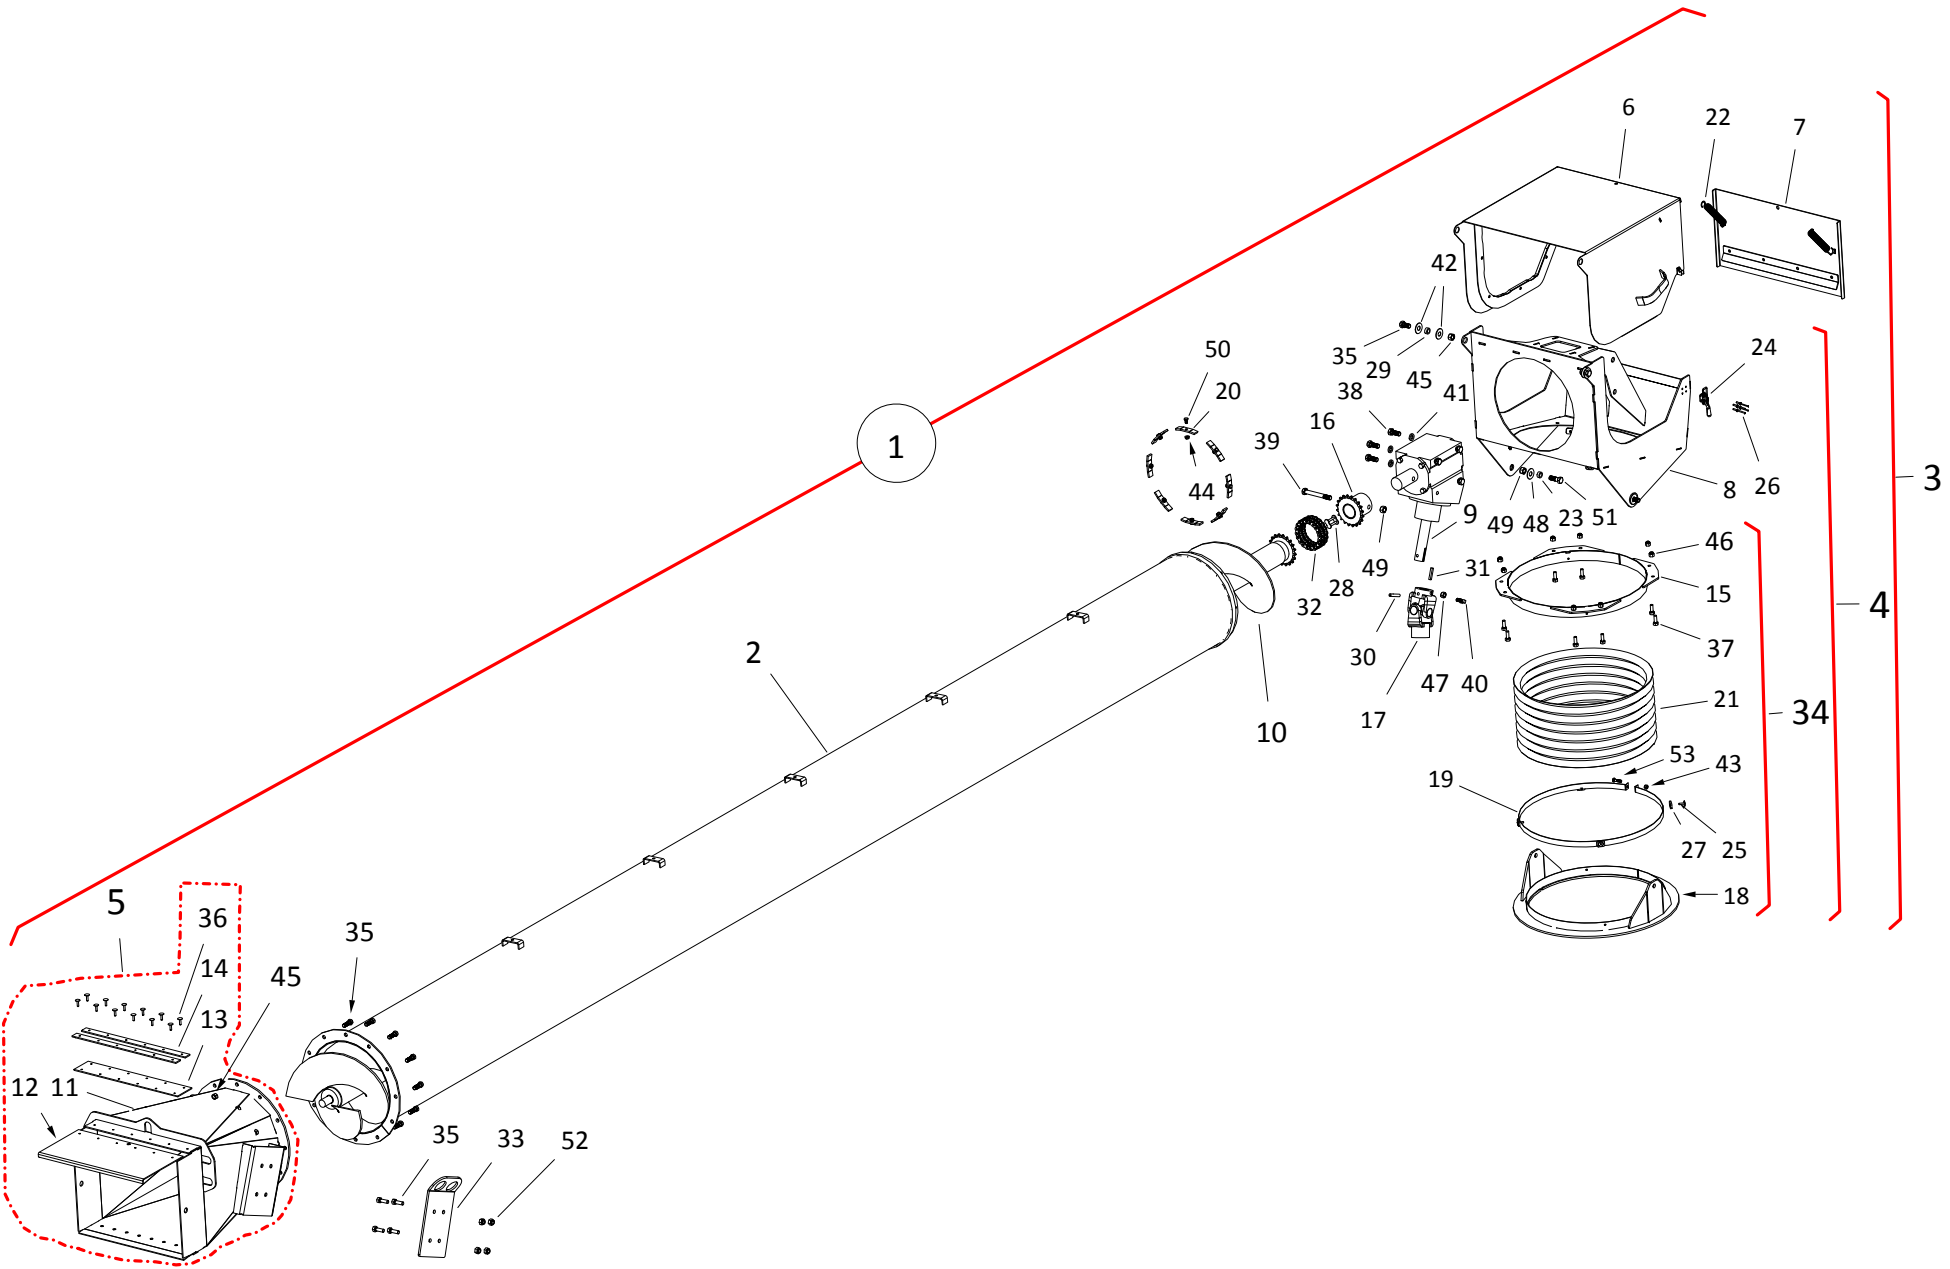

15 ft SWING TUBE, HX13

15 ft SWING TUBE, HX13

ITEM	PART NO.	DESCRIPTION
1	200878RD	SWING TUBE ASSEMBLY (15')
2	10-23997	SWING TUBE ONLY (15')
3	10-21394	SPOUTHEAD W/DOOR AND LID
4	10-21004	SPOUT HEAD ASSEMBLY (2014)
5	200406RD	ASSEMBLY, TRANSITION
6	10-21022	SPOUT HEAD LID
7	10-21002	SPOUT HEAD DOOR
8	200392RD	SPOUT HEAD (2019)
9	10-27560	UPPER GEARBOX
10	200879	15' SWING FLIGHT
11	200407RD	LP TRANSITION
12	10-21100	X13 LP TRANSITION ACCESS DOOR
13	10-21101	MKX/X13 TRANSITION BELT
14	10-21102	MKX/X13 TRANSITION BELT STRAP
15	200391RD	SPOUT HEAD HOSE RING
16	10-29992	GEARBOX CONNECTOR
17	10-29139	SPLINED U-JOINT
18	10-21097	SPOUTHEAD BASE, MKX/X13 (2014)
19	10-20063	HOSE STRAP, SPOUT HEAD
20	10-18877	MK SPOUT ATTACH PLATE
21	10-29176	18" ID X 15" LONG CLEAR FLEX HOSE
22	10-18728	MK LID SPRING
23	10-21021	SPOUT HEAD BUSHING
24	10-20052	LATCH & CATCH
25	10-18185	LARGE FLANGE RIVET
26	10-23769	5/32 X 39/64 RIVET, LOW PROFILE
27	10-29252	DUCTING SECURE TAB, FLEX
28	10-20048	#50 DOUBLE CONNECTOR LINK
29	10-27889	LEVELLER BUSHING, TF
30	10-18079	COILED SPRING PIN 5/16 X 2 PLN.O
31	10-19606	KEY, 1/4" X 1-1/2" SQ 700615
32	10-29895	#50-19P DOUBLE ROLLER CHAIN
33	200839RD	SWING LIFT BRACKET, 15'
34	05-A449	MKX/X130 SPOUT HEAD-HOSE RING RPLCM
35	10-18698	BOLT 7/16" X 1-1/4" 9900219
36	10-20399	3/16" X 5/8" GRIP RIVET
37	10-18955	BOLT 3/8" X 1" 9900699
38	10-19588	BOLT 1/2" X 1-1/4" 9900588
39	10-18947	BOLT 1/2" X 4" 9900647
40	10-29119	SETSCREW, 3/8" X 1" GR8 SQ END
41	10-19605	LOCK WASHER, 1/2" PLTD
42	10-17182	7/16 TRACK WASHER
43	10-28449	LOCKNUT 1/4" 9900562
44	10-19594	WHIZNUT 1/4" 9900130
45	10-19598	LOCKNUT 7/16" 9900643
46	10-17402	LOCKNUT 3/8" 0601007
47	10-17754	HEX NUT, 3/8" PLAIN
48	10-17401	WASHER 1/2" FLAT 9900565
49	10-19599	LOCKNUT 1/2" 9900538
50	10-19537	1/4X1/2 BOLT WSHR HEAD9900170