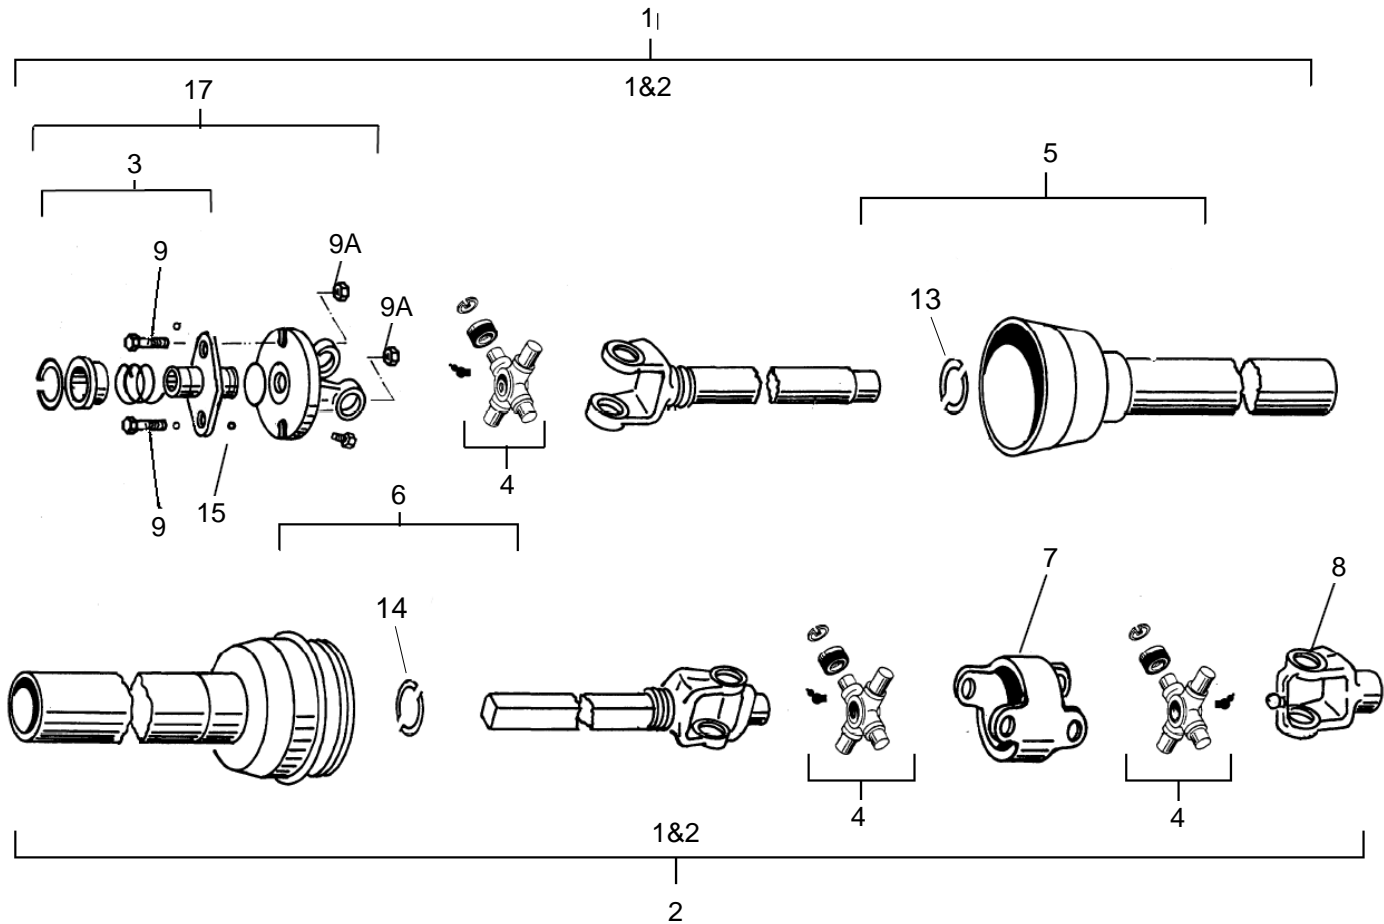

CONSTANT VELOCITY PTO SHAFT (29140)

ITEM	PART NO.	DESCRIPTION
1&2	10-29140	YELLOW END CV PTO SHAFT
1	10-29247	1/2 PTO SHAFT, TRACTOR END
2	10-17545	1/2 PTO SHAFT, IMPLEMENT END
3	10-17546	SPRING LOCK REPAIR KIT
4	10-17547	UNIVERSAL JOINT REPAIR KIT
5	10-17548	PLASTIC SHIELD C/W REFERENCE NO. 12&13, TRACTOR END
6	10-17549	PLASTIC SHIELD C/W REFERENCE NO. 12&14, IMPLEMENT END
7	10-17550	CV CENTER HOUSING
8	10-17551	END YOKE
9	10-29246	3/8" X 1" GR8 SHEAR BOLT AND NUT
9A	10-18956	3/8" 2-WAY LOCKNUT
13	10-21993	NYLON BEARING
14	10-21966	NYLON BEARING
15	10-18470	BALL BEARING KIT
16	10-19995	BOLT, 3/8" X 1/2"
17	10-29245	2-BOLT SHEAR ASSEMBLY