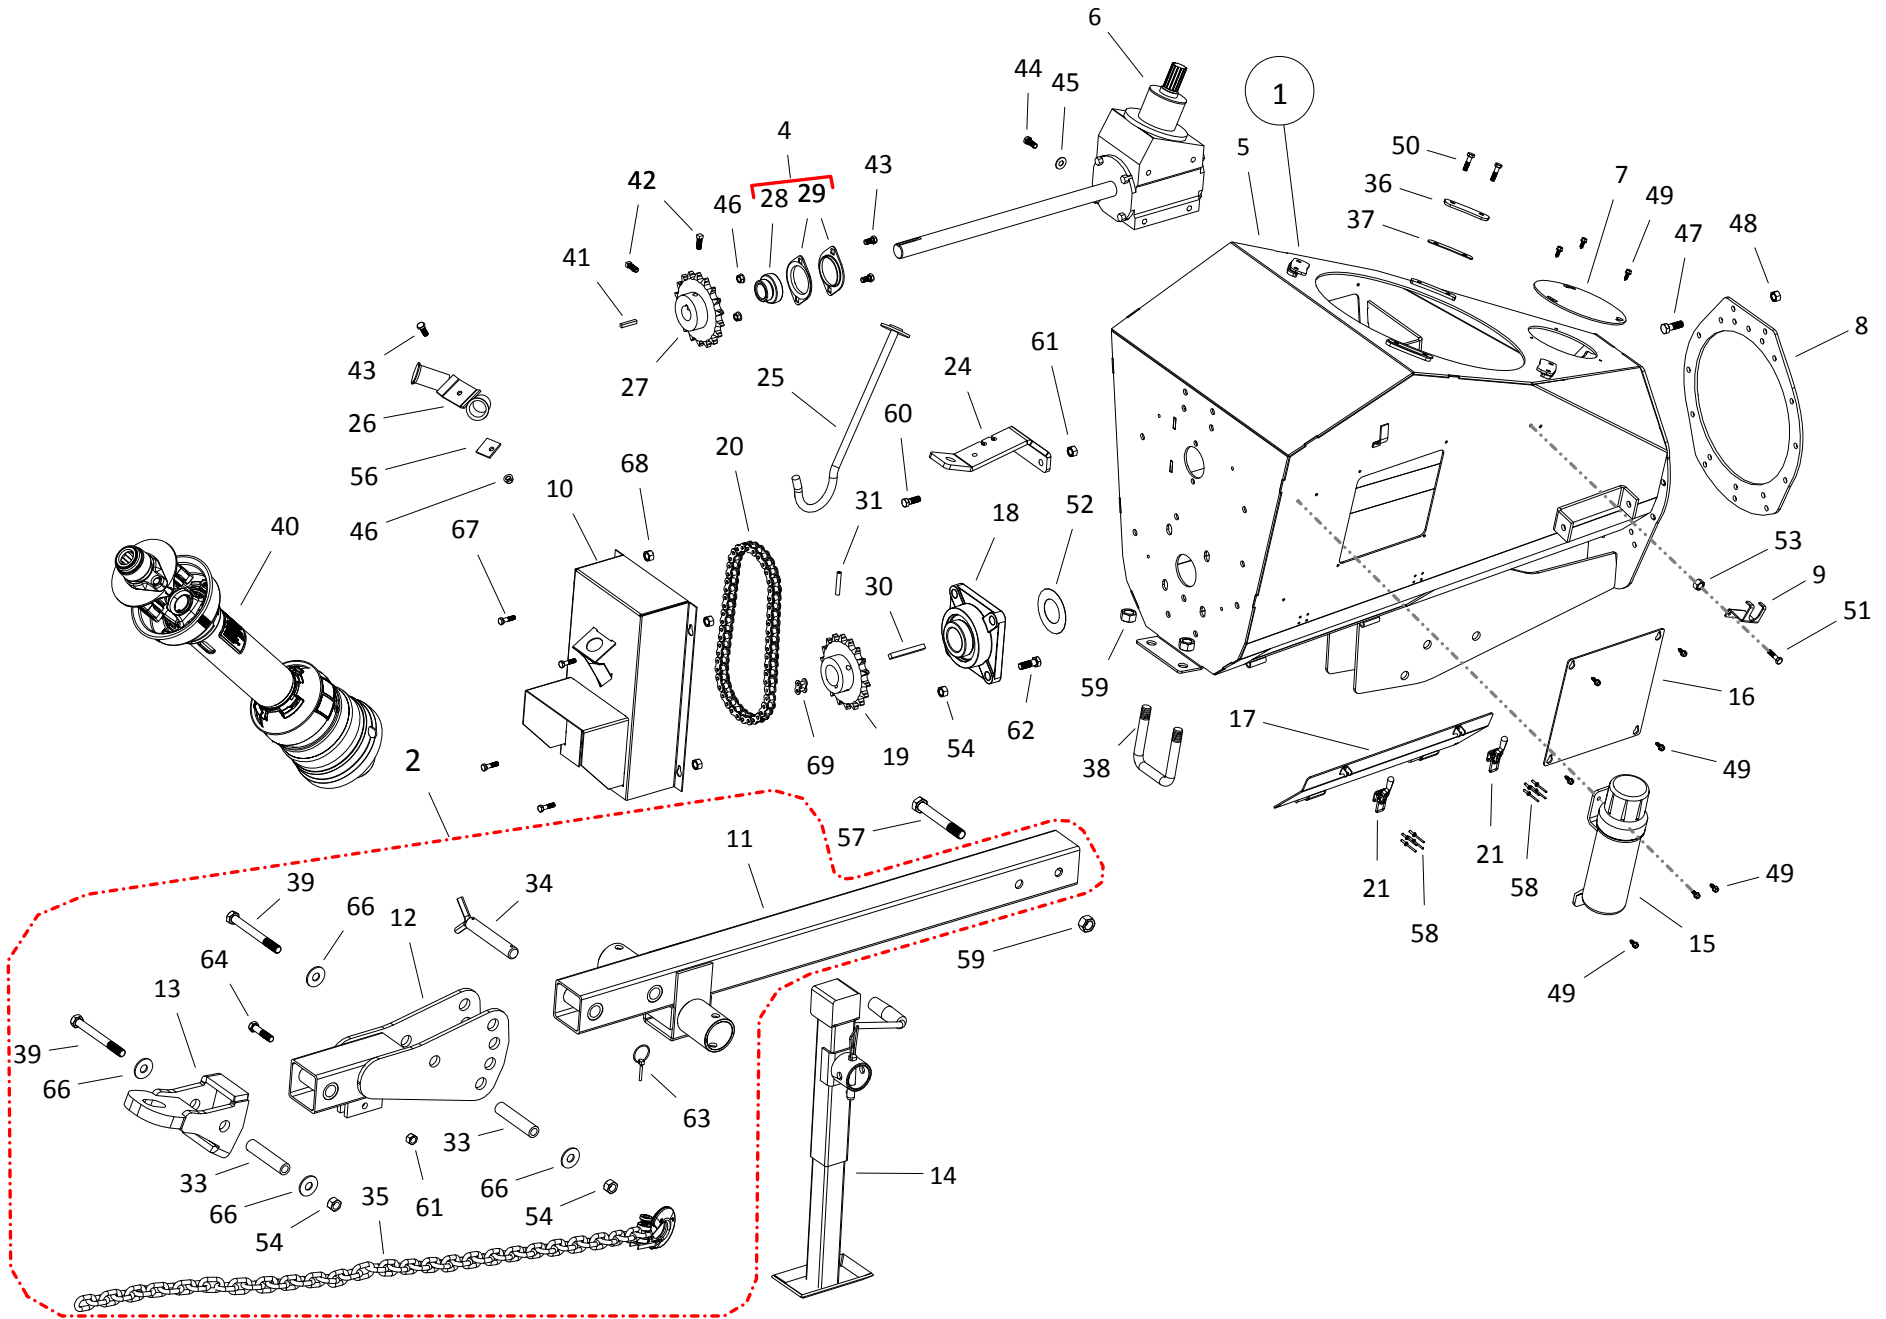

BOOT, HX13

ITEM	PART NO.	DESCRIPTION	NOTES
1	10-29991	BOOT ASSEMBLY	
2	10-22933	TOW BAR ASSEMBLY	
4	10-19322	1-1/4 2 HOLE FLANGE BEARING	
5	10-29976	BOOT ONLY	
6	10-29085	LOWER GEARBOX	
7	10-17374	MK ACCESS COVER	
8	10-29999	BOOT-TUBE ATTACH PLATE	
9	10-21932	MKX/X10-13 SHUTOFF VALVE HOLDER	
10	10-20062	SPROCKET COVER	
11	10-22876	LONG TOW BAR	
12	10-22878	SHORT TOW BAR	
13	10-22877	HITCH	
14	10-28930	JACK MK/SA130 FLEX	
15	10-29755	WATERPROOF PLASTIC MANUAL HOLDER	
16	10-20061	X13 BOOT SERVICE DOOR	
17	10-29982	BOOT CLEANOUT DOOR	
18	10-20015	2" PILLOW BLOCK BEARING	
19	10-18525	SPROCKET 80B18 X 1-3/4"	
20	10-19781	80B37 ROLLER CHAIN	
21	10-20052	LATCH & CATCH	
24	10-20042	X13 PTO BRACKET	
25	10-18537	MK130 TRANSPORT SADDLE	
26	10-17467	MK91 DOUBLE HOSE HOLDER	114' ONLY
27	10-19779	80B18 X 1-1/4 SPROCKET	
28	10-18853	1-1/4 FLANGE BRG ONLY 4503131	
29	10-18695	1-1/4" FLANGE, 2-HOLE 4500062	
30	10-18541	SQAURE KEY, 3/8" X 3-3/8"	
31	10-18546	3/8" X 2-1/2" COILED ROLL PIN	
33	10-22882	TOW BAR BUSHING PLTD	
34	10-20768	MKX13/16 TOW BAR PIN	
35	10-20836	SAFETY CHAIN (52" LONG)	
36	10-29166	SPOUT HEAD RETAINER, MK FLEX	
37	10-29152	LRG BOOT RETAINER SPACER FLEX	
38	10-28487	3/4" X 3-1/2" X 5" SQ. U-BOLT	
39	10-20163	5/8" X 6" NC BOLT GR 5 PLTD	
40	10-18455	BLACK END CV PTO SHFT 4505081	64'/74' ONLY
40	10-29140	YELLOW END CV PTO SHAFT	84'/94'/114' ONLY
41	10-19606	KEY, 1/4" X 1-1/2" SQ 700615	
42	10-29119	SETSCREW, 3/8" X 1" GR8 SQ END	
43	10-19540	BOLT, 3/8 X 3/4" PLT 9900530	
44	10-19588	BOLT 1/2" X 1-1/4" 9900588	
45	10-19605	LOCK WASHER, 1/2" PLTD	
46	10-19596	WHIZNUT 3/8" 9900788	
47	10-18698	BOLT 7/16" X 1-1/4" 9900219	
48	10-17593	7/16" NC NYLON LOCKNUT GR 5 YLW PLT	
49	10-19274	SELF TAPPING SCREW 9900132	
50	10-19540	BOLT, 3/8 X 3/4" PLT 9900530	
51	9900800	1/4" X 3/4" NC BOLT GR 5 PLTD	
52	10-20084	3.75" X 2.050" X 24 GA WASHER PLTD	
53	10-28449	LOCKNUT 1/4" 9900562