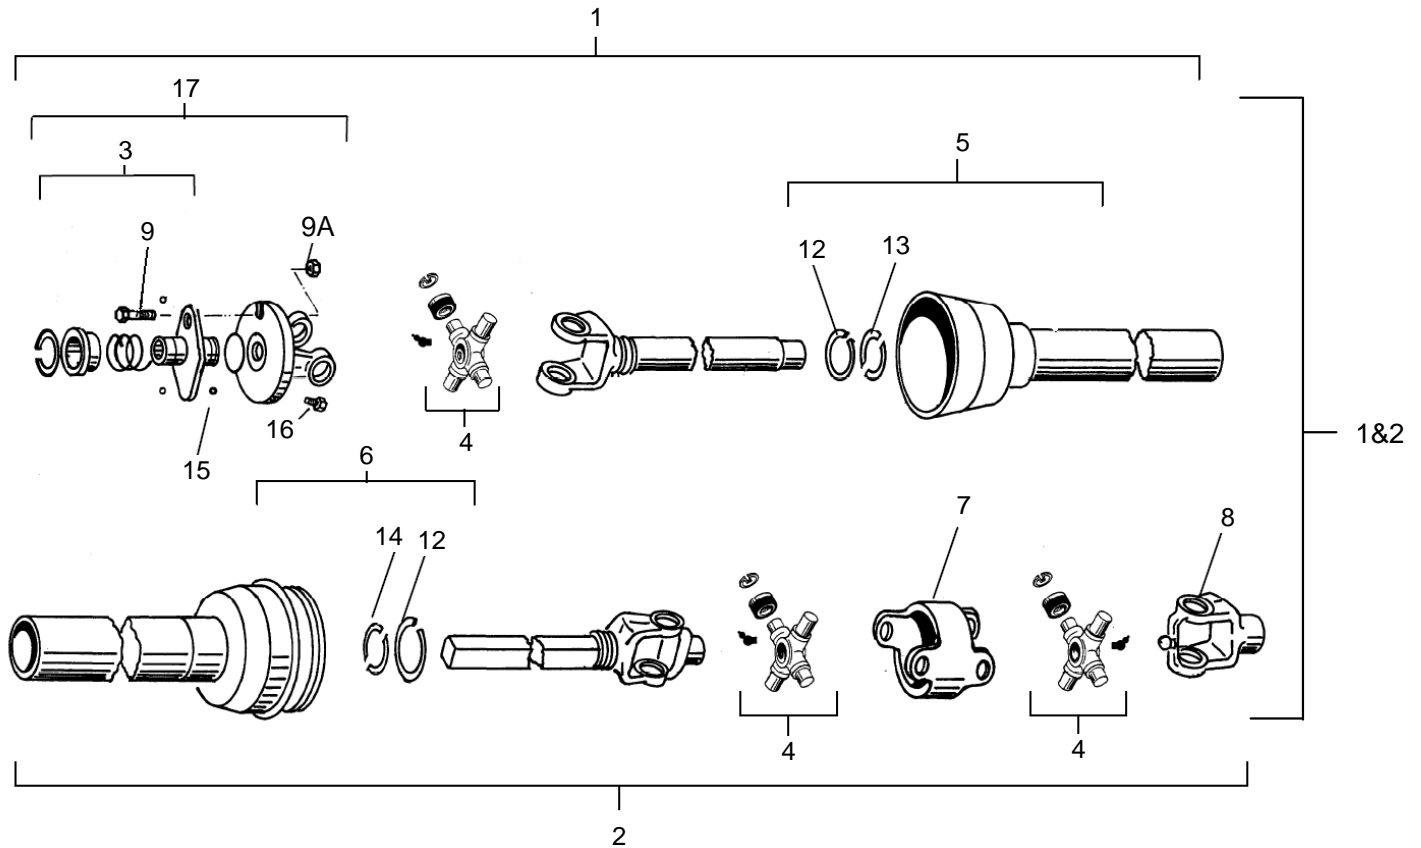

CONSTANT VELOCITY PTO SHAFT (18455)

ITEM	PART NO.	DESCRIPTION
1&2	10-18455	BLACK END CV PTO SHFT 4505081
1	10-18268	1/2 PTO SHAFT, TRACTOR END
2	10-18269	1/2 PTO SHAFT, IMPLEMENT END
3	10-18270	SPRING LOCK KIT
4	10-18271	35R CROSS KIT
5	10-18272	PLASTIC SHIELD C/W REFERENCE NO. 12&13, TRACTOR END
6	10-18273	PLASTIC SHIELD C/W REFERENCE NO. 12&14, IMPLEMENT END
7	10-18274	35R CENTER HOUSING
8	10-18358	END YOKE
9	10-18454	BOLT 3/8" X 1" CUSTOM SHEAR
9A	10-18956	3/8" 2-WAY LOCKNUT
12	10-18467	PTO BEARING RETAINER
13	10-18468	PTO NYLON BEARING
14	10-18441	NYLON PTO BEARING
15	10-18470	BALL BEARING KIT
16	10-19995	BOLT, 3/8" X 1/2"
17	10-18440	SHEAR ASSEMBLY