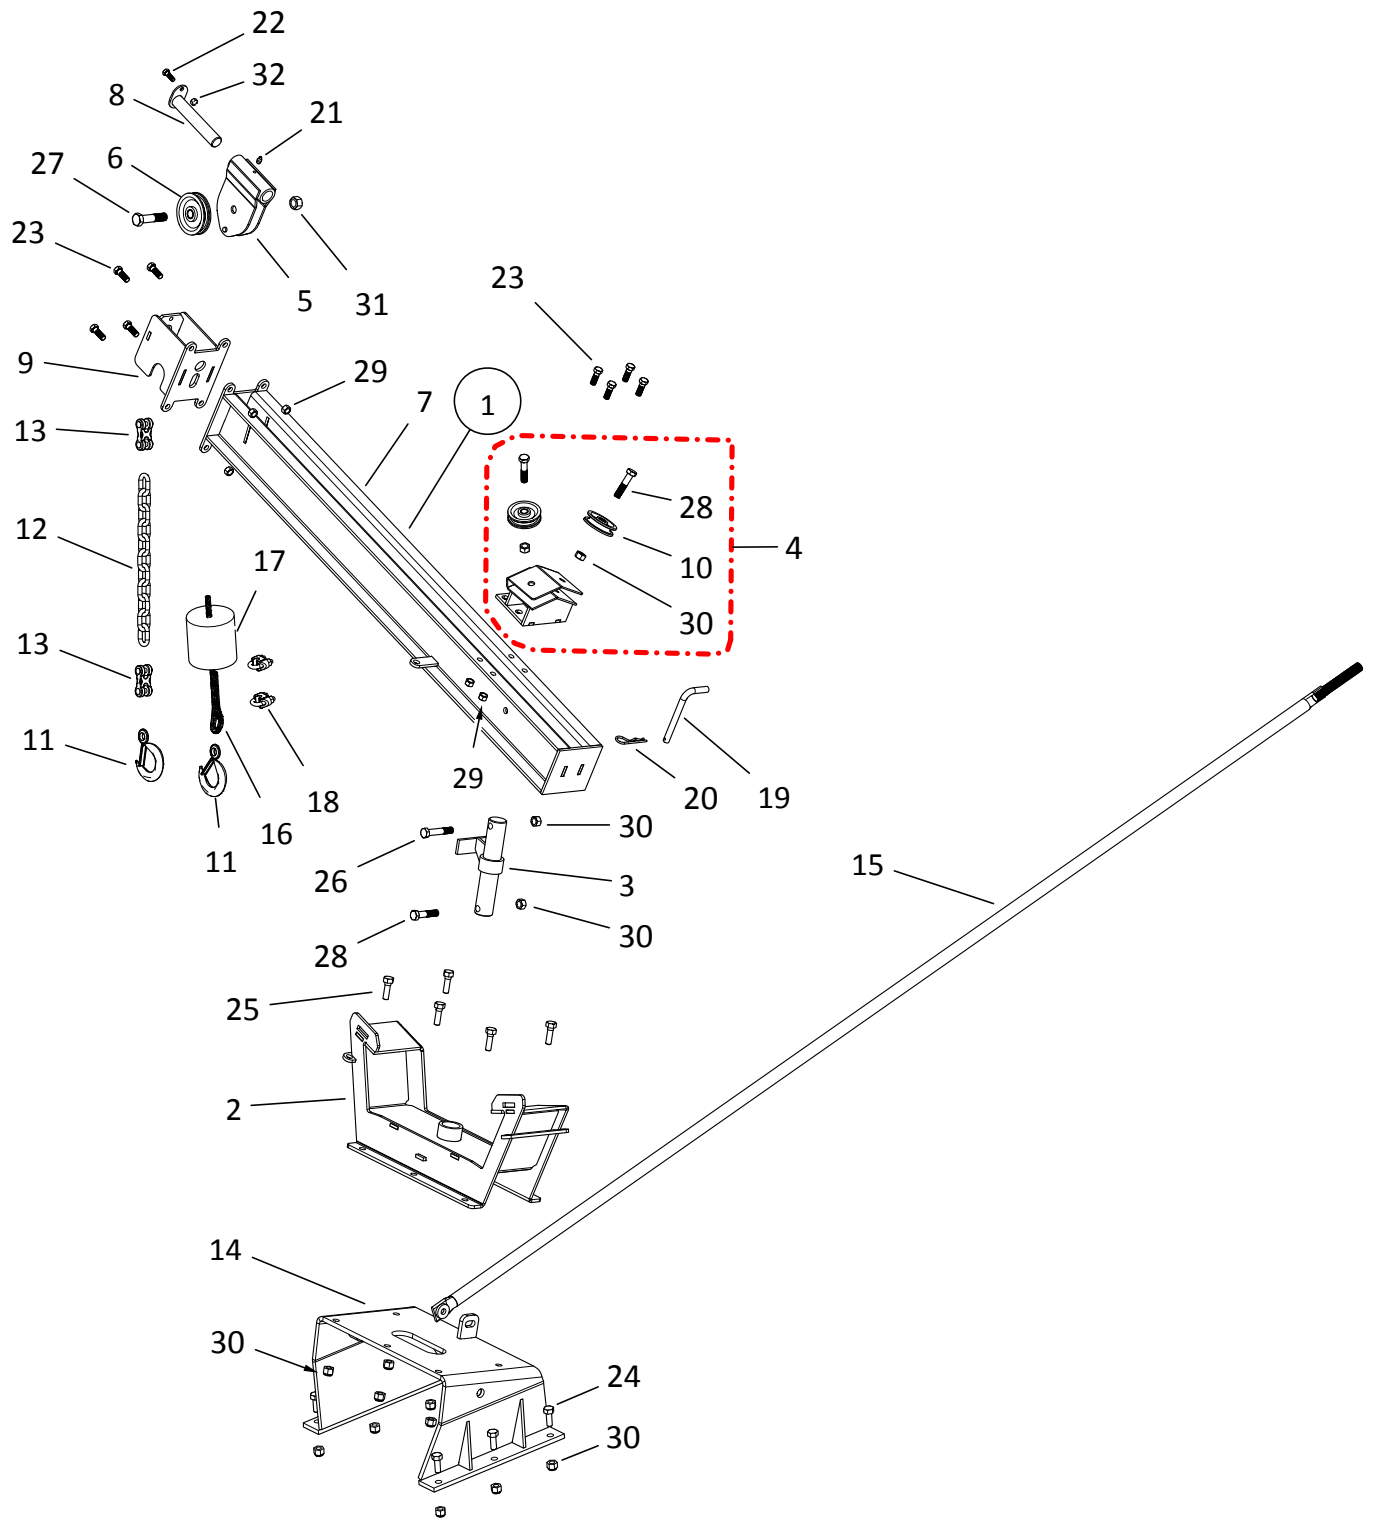

LIFT ARM COMPONENTS, HX13 (15 ft SWING)

LIFT ARM COMPONENTS, HX13 (15 ft SWING)

ITEM	PART NO.	DESCRIPTION	NOTES
1	10-22982	MKX/X16 LIFT ARM ASSY, 2017	
2	10-20664	LIFT ARM BASE	
3	10-20667	LIFT ARM SWIVEL	
4	10-20668	LIFT ARM PULLEY GUIDE	
5	10-22983	LIFT ARM SLEEVE ASSEMBLY, 2017	
6	10-22987	LIFT ARM PULLEY ASSEMBLY, 2017	
7	10-22989	LIFT ARM ONLY, 2017	
8	10-22990	LIFT ARM PULLEY PIN	
9	10-23045	MKX 160 LIFT ARM CABLE SUPPORT	
10	10-21494	MKX160 LIFT ARM PULLEY ASSEMBLY	
11	10-28997	1/2T EYE HOIST HOOK W/LATCH	
12	10-22793	5/16 GRADE 30 CHAIN X 11 LINK, PLTD	
13	10-20083	5/16" MID LINK	
14	10-21769	13" BOLT ON LIFT ARM MOUNT	
15	200524RD	MKX13 CROSS BRACE - XTEND	84'/94'/114' ONLY
16	10-17376	MK LP HOPPER CABLE	
17	10-20793	MKX160 HOPPER WEIGHT	
18	10-19147	1/4 CABLE CLAMP 4500081	
19	10-19648	SADDLE PIN 4503223	
20	10-19463	210 HITCH PIN 4500070	
21	10-19222	GREASE FTG ZERK 1/4-28 SAE CZ PLTD	
22	10-18091	5/16" X 1" NC BOLT GR 2 PLTD	
23	10-18698	BOLT 7/16" X 1-1/4" 9900219	
24	10-19588	BOLT 1/2" X 1-1/4" 9900588	
25	10-19589	BOLT 1/2" X 1-1/2" 9900536	
26	10-19798	1/2" X 2-3/4" NC BOLT GR 8 PLTD	
27	10-29251	5/8" X 2-3/4" NC BOLT GR 8 PLTD	
28	9900560	1/2" X 2-1/4" NC BOLT GR 5 PLTD	
29	10-19598	LOCKNUT 7/16" 9900643	
30	10-19599	LOCKNUT 1/2" 9900538	
31	10-19600	LOCKNUT 5/8" 9900831	
32	10-19980	LOCKNUT, 5/16" PLTD