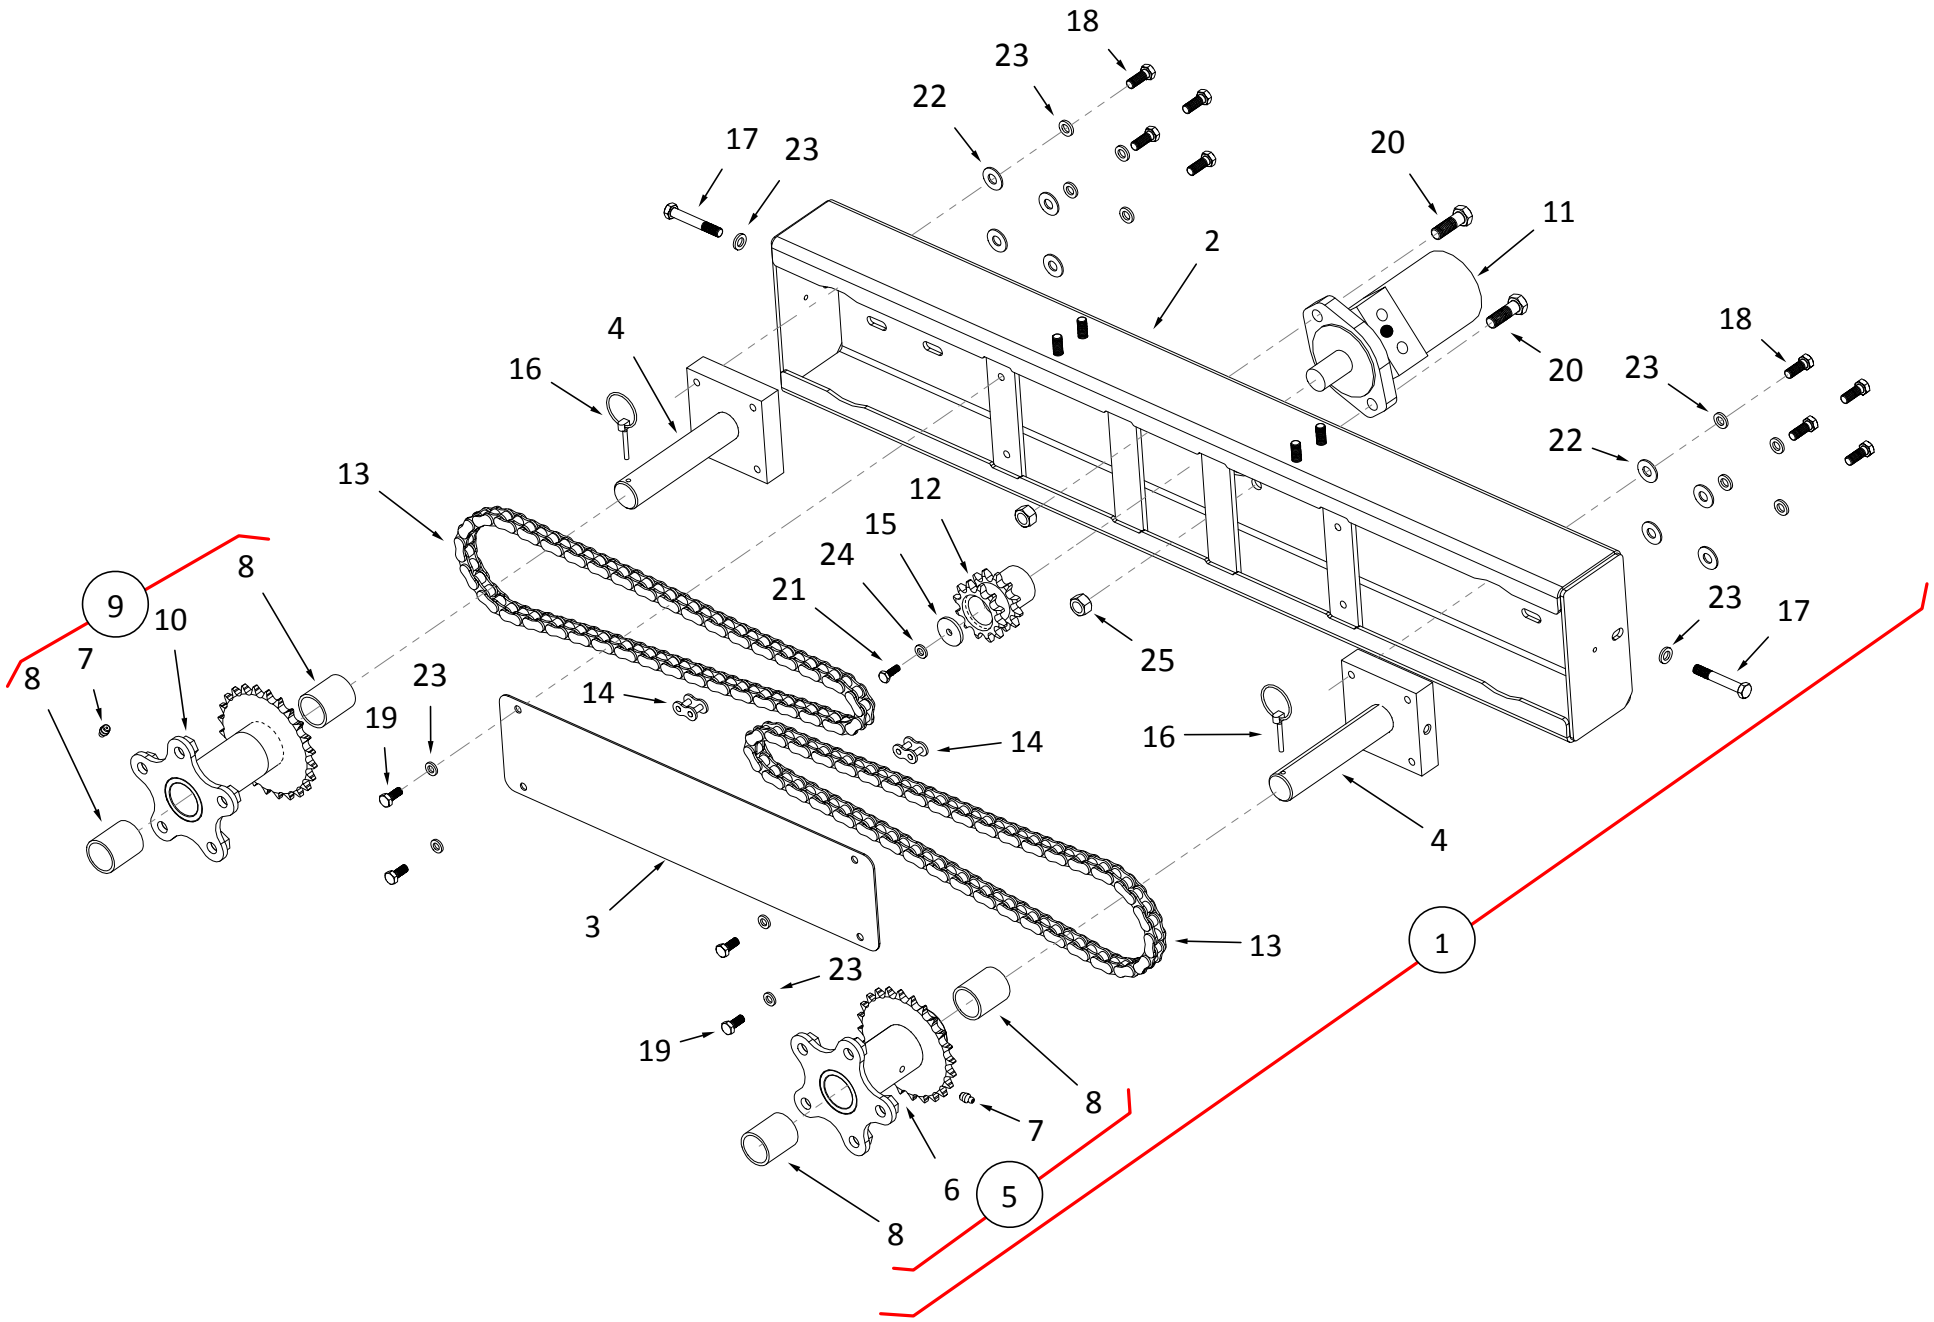

X-TEND POWER SWING

104

X-TEND POWER SWING

ITEM	PART NO.	DESCRIPTION
1	10-22905	POWERSWING ASSY, 13" RODONO
2	10-22903	POWERSWING, 13" RODONO
3	10-22943	PS FRONT STIFFENER, 13" RODONO
4	10-22904	POWERSWING SPINDLE, 13" RODONO
5	10-22915	POWERSWING HUB ASSY, LH, 13" RODONO
6	10-22914	POWERSWING HUB, LH, 13" RODONO
7	10-19222	GREASE FTG ZERK 1/4-28 SAE CZ PLTD
8	10-19776	BUSHING, 1-1/4"
9	10-22916	POWERSWING HUB ASSY, 13" RODONO
10	10-22917	POWERSWING HUB, 13" RODONO
11	10-22869	HYDRAULIC MOTOR
12	10-22919	PS DRIVE SPROCKET, 13" RODONO
13	10-23042	CHAIN, #50-73P W/ CONNECTOR LINK
14	10-19134	#50 CONNECTOR LINK 4500077
15	10-22918	WASHER, 5/16" ID X 1-1/4" OD
16	10-29998	LYNCH PIN 3/16 X 1-1/4 Y.ZINC PLTD
17	10-18699	BOLT, 3/8" X 2-1/2" GR5 PLTD
18	10-18955	BOLT 3/8" X 1" 9900699
19	10-19540	BOLT, 3/8 X 3/4" PLT 9900530
20	10-19589	BOLT 1/2" X 1-1/2" 9900536
21	9900800	1/4" X 3/4" NC BOLT GR 5 PLTD
22	10-17392	WASHER 3/8" FLAT PLTD 0601008
23	10-19604	LOCKWASHER 3/8" PLTD 9900528
24	9900783	1/4" LOCKWASHER PLTD
25	10-19599	LOCKNUT 1/2" 9900538