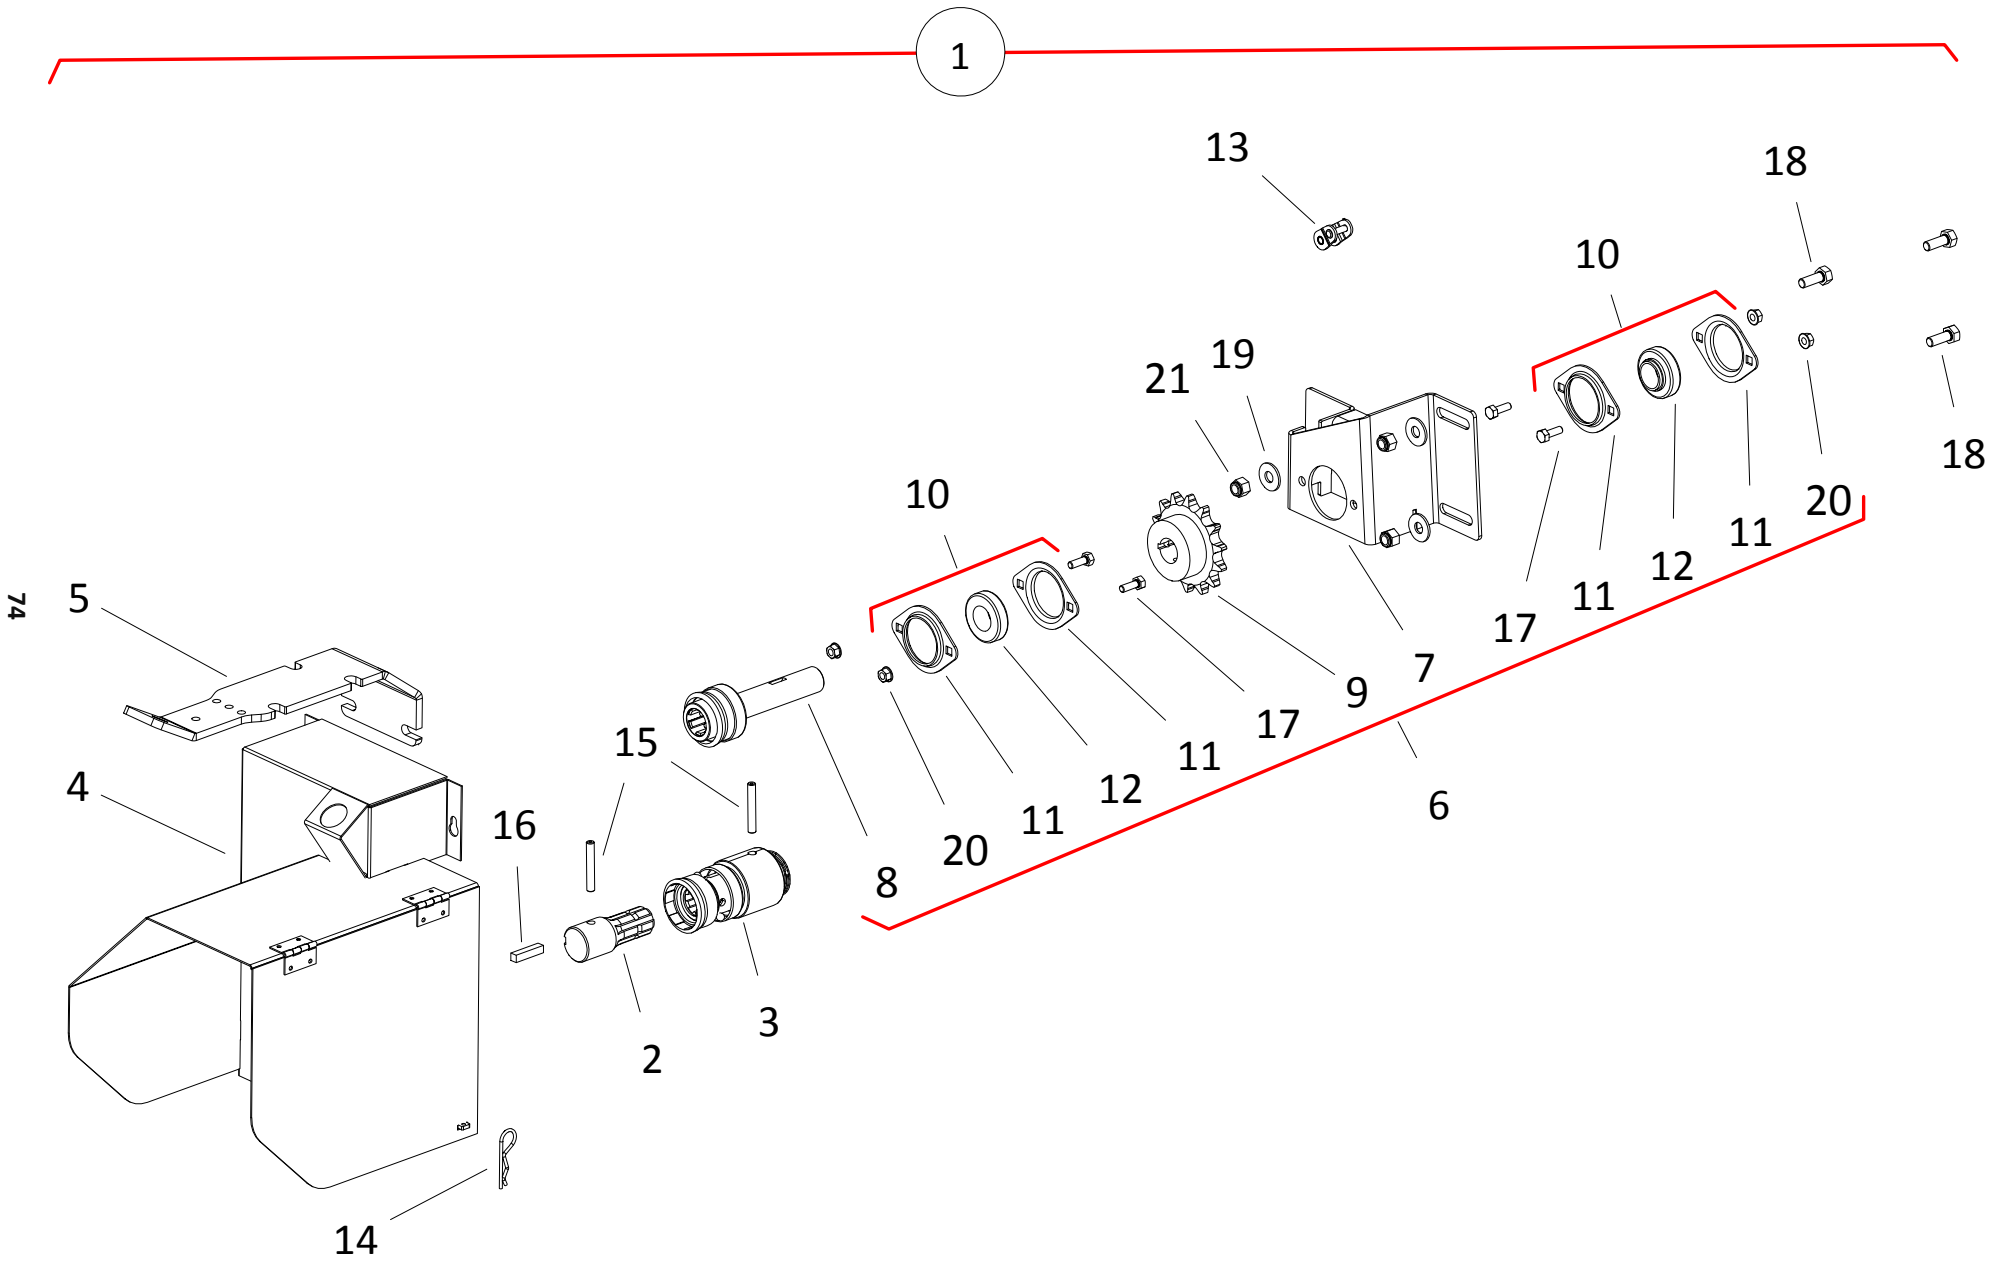

REVERSER (A263)

REVERSER (A263)

ITEM	PART NO.	DESCRIPTION
1	05-A263	REVERSER KIT
2	10-17023	MK130 REV. SPLINE SHAFT
3	10-17052	REV LOWER COUPLER
4	10-20039	X13 REVERSER PTO COVER
5	10-20043	X10/13 PTO/VALVE BRACKET
6	10-20089	REVERSER BASE ASSEMBLY
7	200400RD	13" REVERSER BRACKET
8	10-17054	MK130 REVERSER COUPLER
9	10-17068	SPROCKET, 80B14 X 1-1/4"
10	10-19322	1-1/4 2 HOLE FLANGE BEARING
11	10-18695	1-1/4" FLANGE, 2-HOLE 4500062
12	10-18853	1-1/4 FLANGE BRG ONLY 4503131
13	10-17400	#80HR OFFSET LINK(HEAVY)
14	10-19463	210 HITCH PIN 4500070
15	10-18546	3/8" X 2-1/2" COILED ROLL PIN
16	10-17066	SQUARE KEY, 3/8" X 1-3/4"
17	10-18955	BOLT 3/8" X 1" 9900699
18	10-19588	BOLT 1/2" X 1-1/4" 9900588
19	10-17401	WASHER 1/2" FLAT 9900565
20	10-19596	WHIZNUT 3/8" 9900788
21	10-19599	LOCKNUT 1/2" 9900538