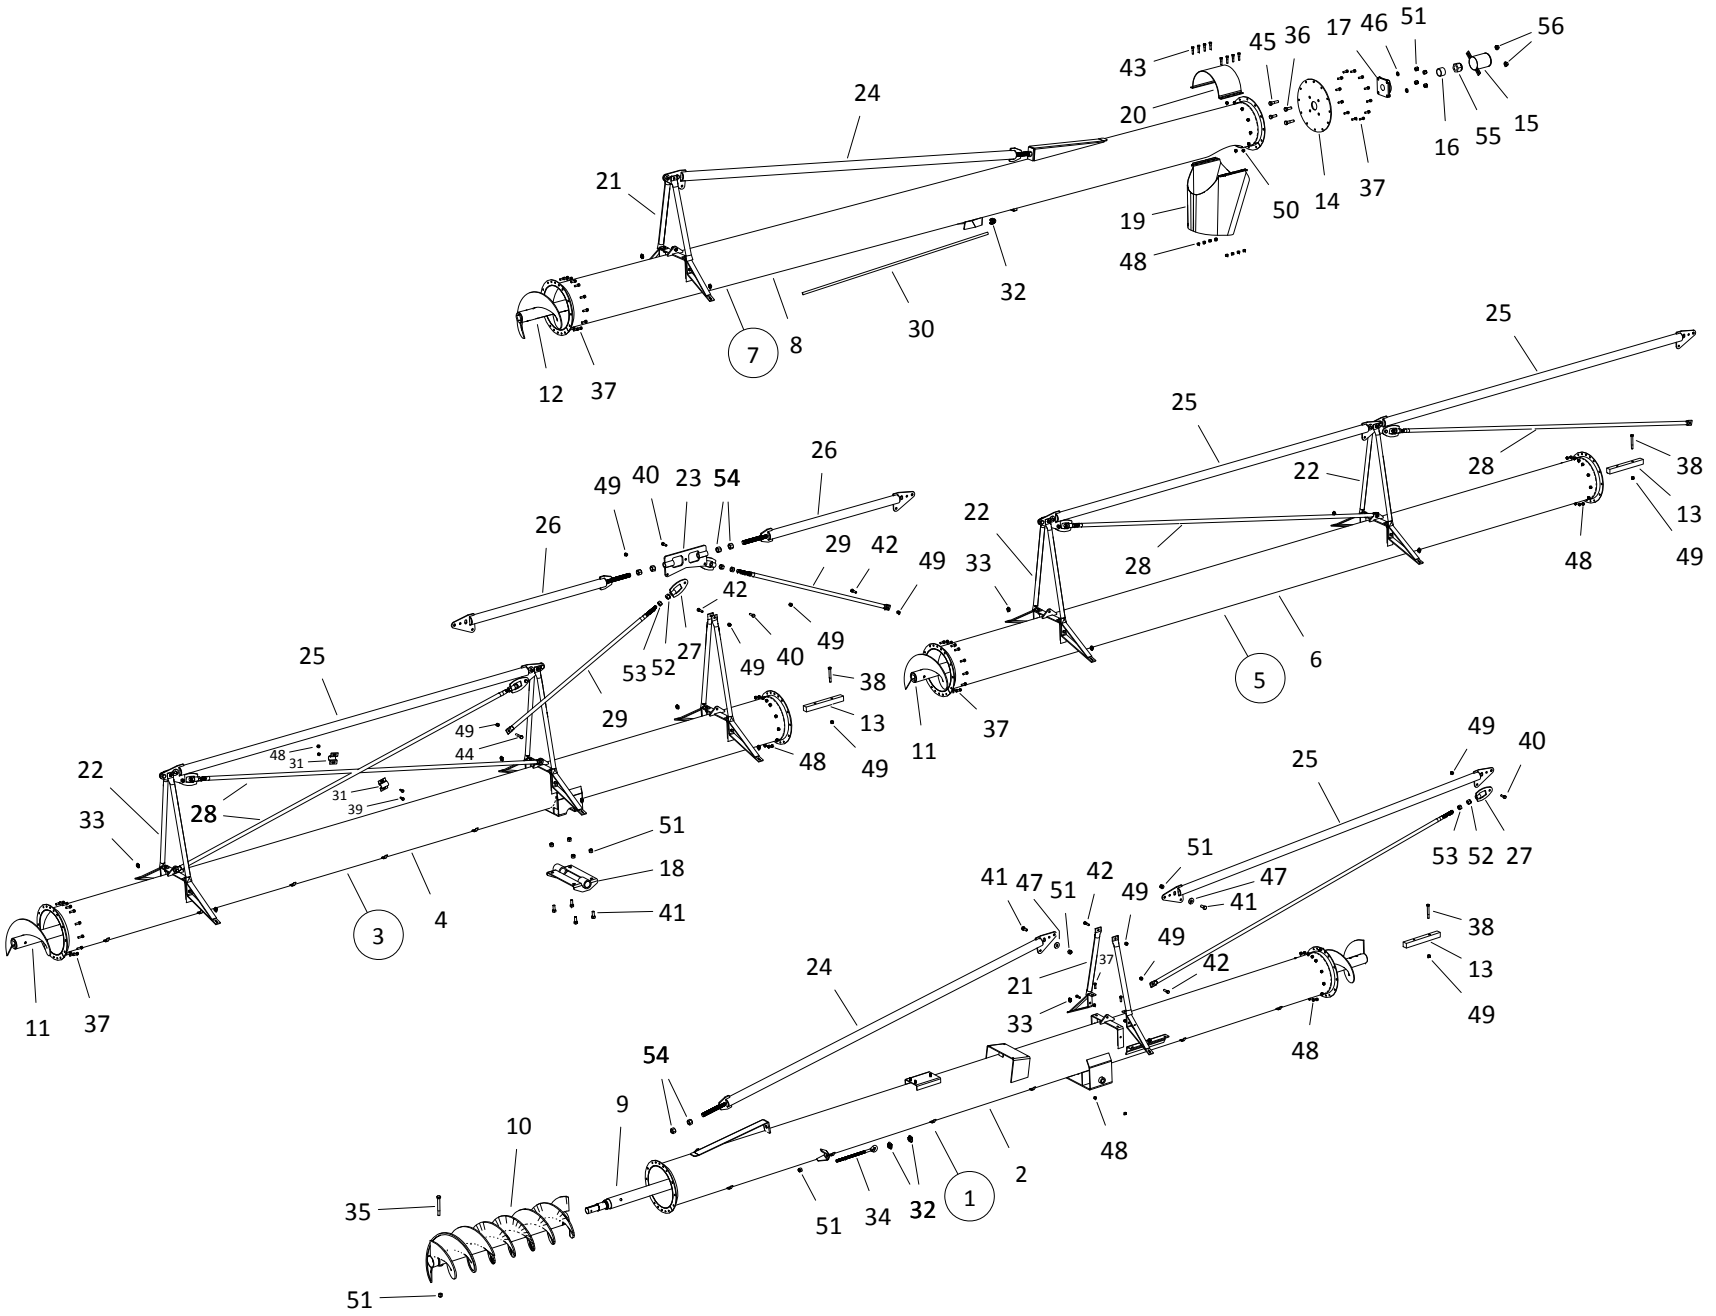

TUBE & TRUSS COMPONENTS, HX13-84 SILVER & GALVANIZED (2020)

ITEM	PART NO.	DESCRIPTION	NOTES
1	200448SR	HX13-84 LOWER TUBE BUNDLE (2020) SR	SILVER
1	200448GA	HX13-84 LOWER TUBE BUNDLE (2020)	GALVANIZED
2	200449SR	HX13-84 LOWER TUBE (2020), SR	SILVER
2	200449GA	HX13-84 LOWER TUBE (2020)	GALVANIZED
3	200450SR	HX13-84 LWR MID TUBE BDL (2020), SR	SILVER
3	200450GA	HX13-84 LWR MID TUBE BDL (2020)	GALVANIZED
4	200451SR	HX13-84 LOWER MIDDLE TUBE (2020),SR	SILVER
4	200451GA	HX13-84 LOWER MIDDLE TUBE (2020)	GALVANIZED
5	200444SR	HX13-84/94 MID TUBE BDL (2020), SR	SILVER
5	200444GA	HX13-84/94 MIDDLE TUBE BDL (2020)	GALVANIZED
6	200445SR	HX13-84/94 MID TUBE (2020), SR	SILVER
6	200445GA	HX13-84/94 MIDDLE TUBE (2020)	GALVANIZED
7	200429SR	HX13-74/84/94/114 UTB (2020), SR	SILVER
7	200429GA	HX13-74/84/94 UPPER TUBE BDL (2020)	GALVANIZED
8	200430SR	HX13-74/84/94/114 UPR TUBE 2020, SR	SILVER
8	200430GA	HX13-74/84/94 UPPER TUBE (2020)	GALVANIZED
9	200530	HX13 LOWER FLIGHT W/ AR BOOT FLIGHT	
10	10-24298	HX13 BOOT FLIGHT	
11	10-29987	MIDDLE FLIGHT	
12	10-29986	UPPER FLIGHT	
13	10-29985	FLIGHT CONNECTING SHAFT	
14	10-29231WH	FLIGHT BEARING MOUNT PLATE	
15	10-27576WH	THRUST ADJUSTER COVER SA13 4505104	
16	10-21171	BUSHING THRUST ADJUSTER	
17	10-18518	1-3/4 PILLOW BLOCK BEARING	
18	200456RD	UPPER SCISSOR PIVOT MNT (2020)	
19	200423RD	2-PIECE SPOUT	
20	10-27455	12-3/4" HITCH RING	
21	10-17459	MK91 LOW TRUSS BRACKET	
22	10-17460	MK91 HIGH TRUSS BRACKET	
23	200417RD	CENTER ADJUST MNT	
24	200419RD	TOP TRUSS - END	
25	200418RD	TOP TRUSS - COMMON	
26	200420RD	TOP TRUSS - CENTRE	
27	200416RD	CROSS BRACE SHACKLE	
28	200421RD	CROSS BRACE - LONG	
29	200422RD	CROSS BRACE - SHORT	
30	10-20085	TRUSS CABLE	
31	10-17405	CROSS BRACE CLAMP	
32	10-18990	3/8" CABLE CLAMP	
33	10-19333	5/16" CABLE CLAMP (YELLOW ZINC)	
34	200531	5/8" X 14-1/2" EYE BOLT PLTD	
35	10-17632	BOLT 5/8" X 5-1/2"	
36	10-18544	BOLT 5/8" X 1-3/4" PLTD	
37	10-18698	BOLT 7/16" X 1-1/4" 9900219	
38	10-18947	BOLT 1/2" X 4" 9900647	
39	10-19542	BOLT, 7/16" X 1" PLTD 4500068	
40	10-19589	BOLT 1/2" X 1-1/2" 9900536	
41	10-19590	BOLT 5/8" X 1-1/2" 9900167	
42	10-19974	BOLT, 1/2" 1-3/4" GR8 9900133	

TUBE & TRUSS COMPONENTS, HX13-84 SILVER & GALVANIZED (2020)