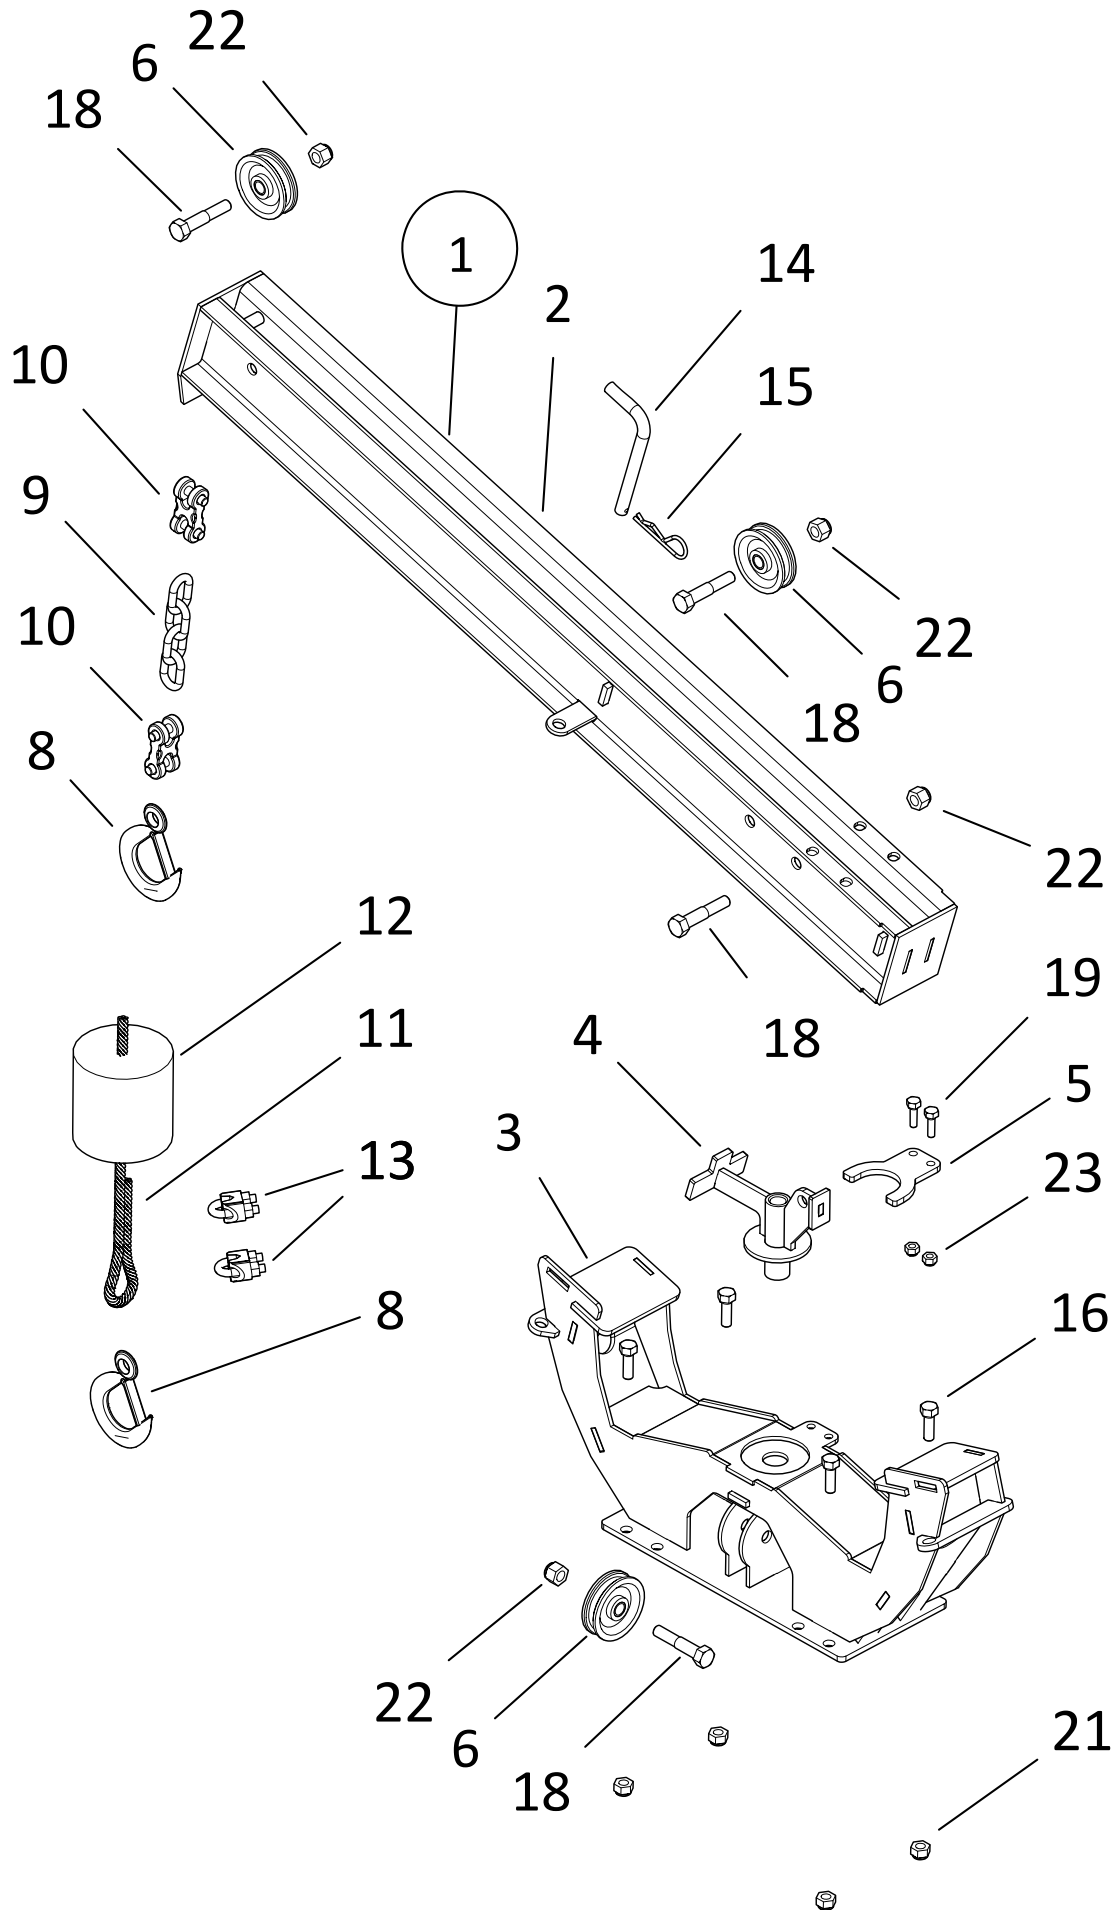

LIFT ARM COMPONENTS, HX13 (10 ft SWING)

LIFT ARM COMPONENTS, HX13 (10 ft SWING)

ITEM	PART NO.	DESCRIPTION
1	200411RD	ASSEMBLY, HOPPER LIFT ARM
2	200412RD	LIFT ARM
3	200413RD	LIFT ARM BASE
4	200414RD	LIFT ARM SWIVEL
5	200415RD	LIFT ARM SWIVEL HOLDER
6	10-21494	MKX160 LIFT ARM PULLEY ASSEMBLY
8	10-28997	1/2T EYE HOIST HOOK W/LATCH
9	10-21432	5/16" GRADE 30 (4 LINKS) CHAIN
10	10-20083	5/16" MID LINK
11	10-17376	MK LP HOPPER CABLE
12	10-20793	MKX160 HOPPER WEIGHT
13	10-19147	1/4 CABLE CLAMP 4500081
14	10-19648	SADDLE PIN 4503223
15	10-19463	210 HITCH PIN 4500070
16	10-18698	BOLT 7/16" X 1-1/4" 9900219
18	10-17403	BOLT 1/2" X 2-1/2" 9900599
19	10-21558	5/16" X 1" BOLT GR 8 PLTD
21	10-17593	7/16" NC NYLON LOCKNUT GR 5 YLW PLT
22	10-17750	LOCKNUT 1/2"
23	10-19980	LOCKNUT, 5/16" PLTD