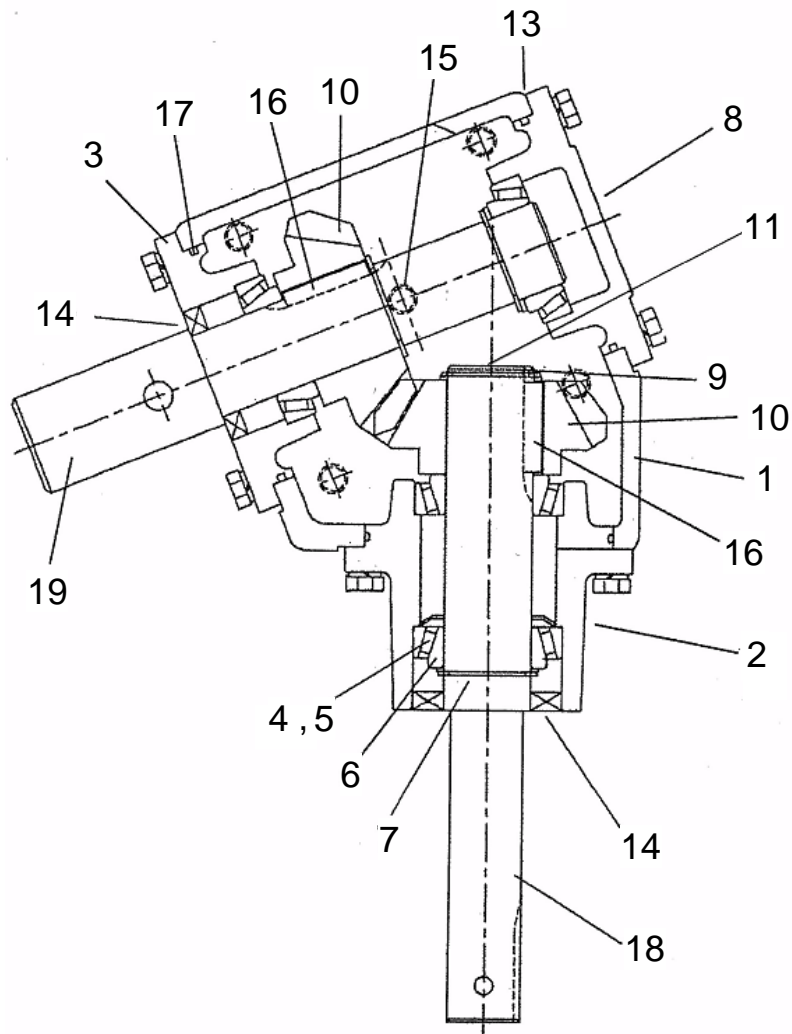

UPPER GEARBOX (27560)

ITEM	PART NO.	DESCRIPTION
1	10-27690	HOUSING
2	10-27691	QUILL
3	10-27692	END CAP
4	10-17008	MK130 LARGE HUB CUP 4504041-3
5	10-27693	BEARING MK130PLUS GEARBOX
6	10-27694	SPACER
7	10-27789	RETAINER RING
8	10-27695	END CAP
9	10-27696	SHIM
10	10-27697	GEAR, MK130PLUS GEARBOX
11	10-27708	SNAP RING
13	10-27698	SHIM
14	10-27699	SEAL 38.1X65.1X8, MK130PLUSGB
15	10-28296	3/8" SOLID GEARBOX PLUG
16	10-27700	SQUARE KEY, 5/16" x 1-1/2"
17	10-27701	O-RING, 105 x 3.1 MM
18	10-27703	PINION SHAFT
19	10-27705	CROSS SHAFT