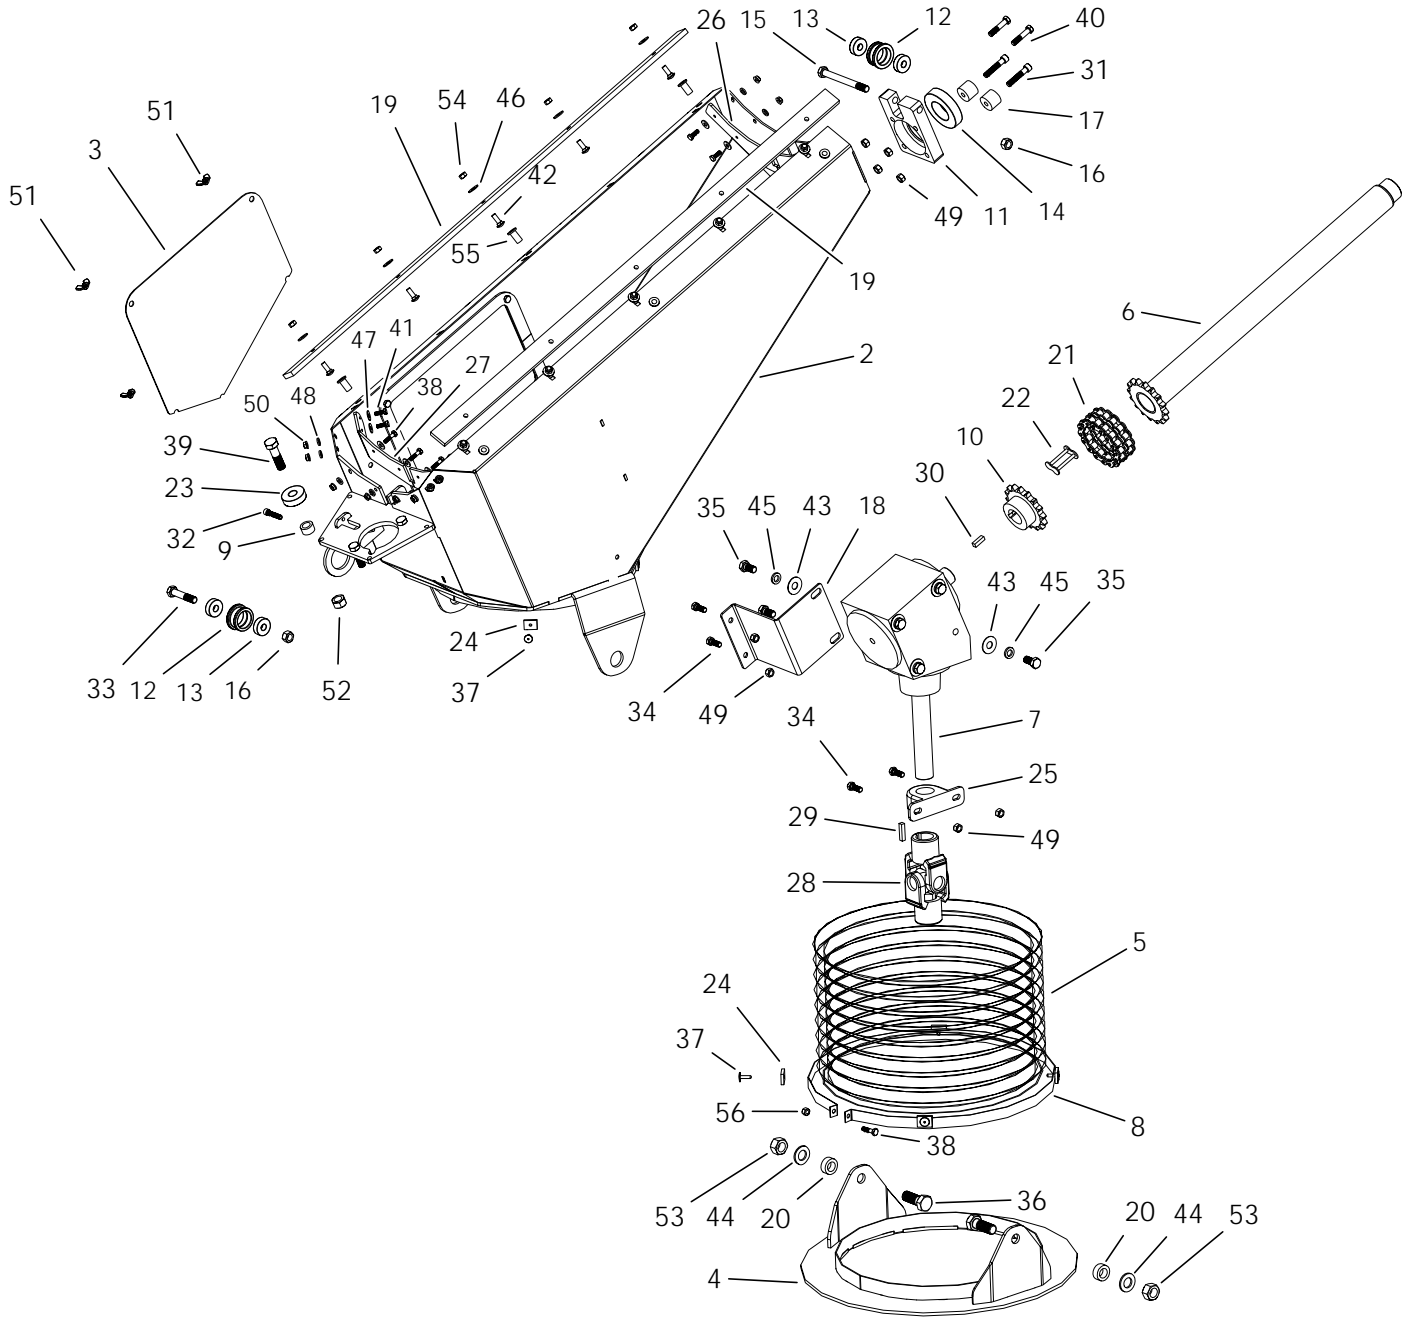

X-TEND COLLECTOR

1

X-TEND COLLECTOR

ITEM	PART NO.	DESCRIPTION
51	10-22938	WING NUT, 5/16" PLTD
52	10-19600	LOCKNUT 5/8" 9900831
53	10-19601	LOCKNUT, 3/4" PLTD
54	10-19980	LOCKNUT, 5/16" PLTD
55	10-22550	RIVNUT 3/8-16 UNC
56	10-28449	LOCKNUT 1/4" 9900562