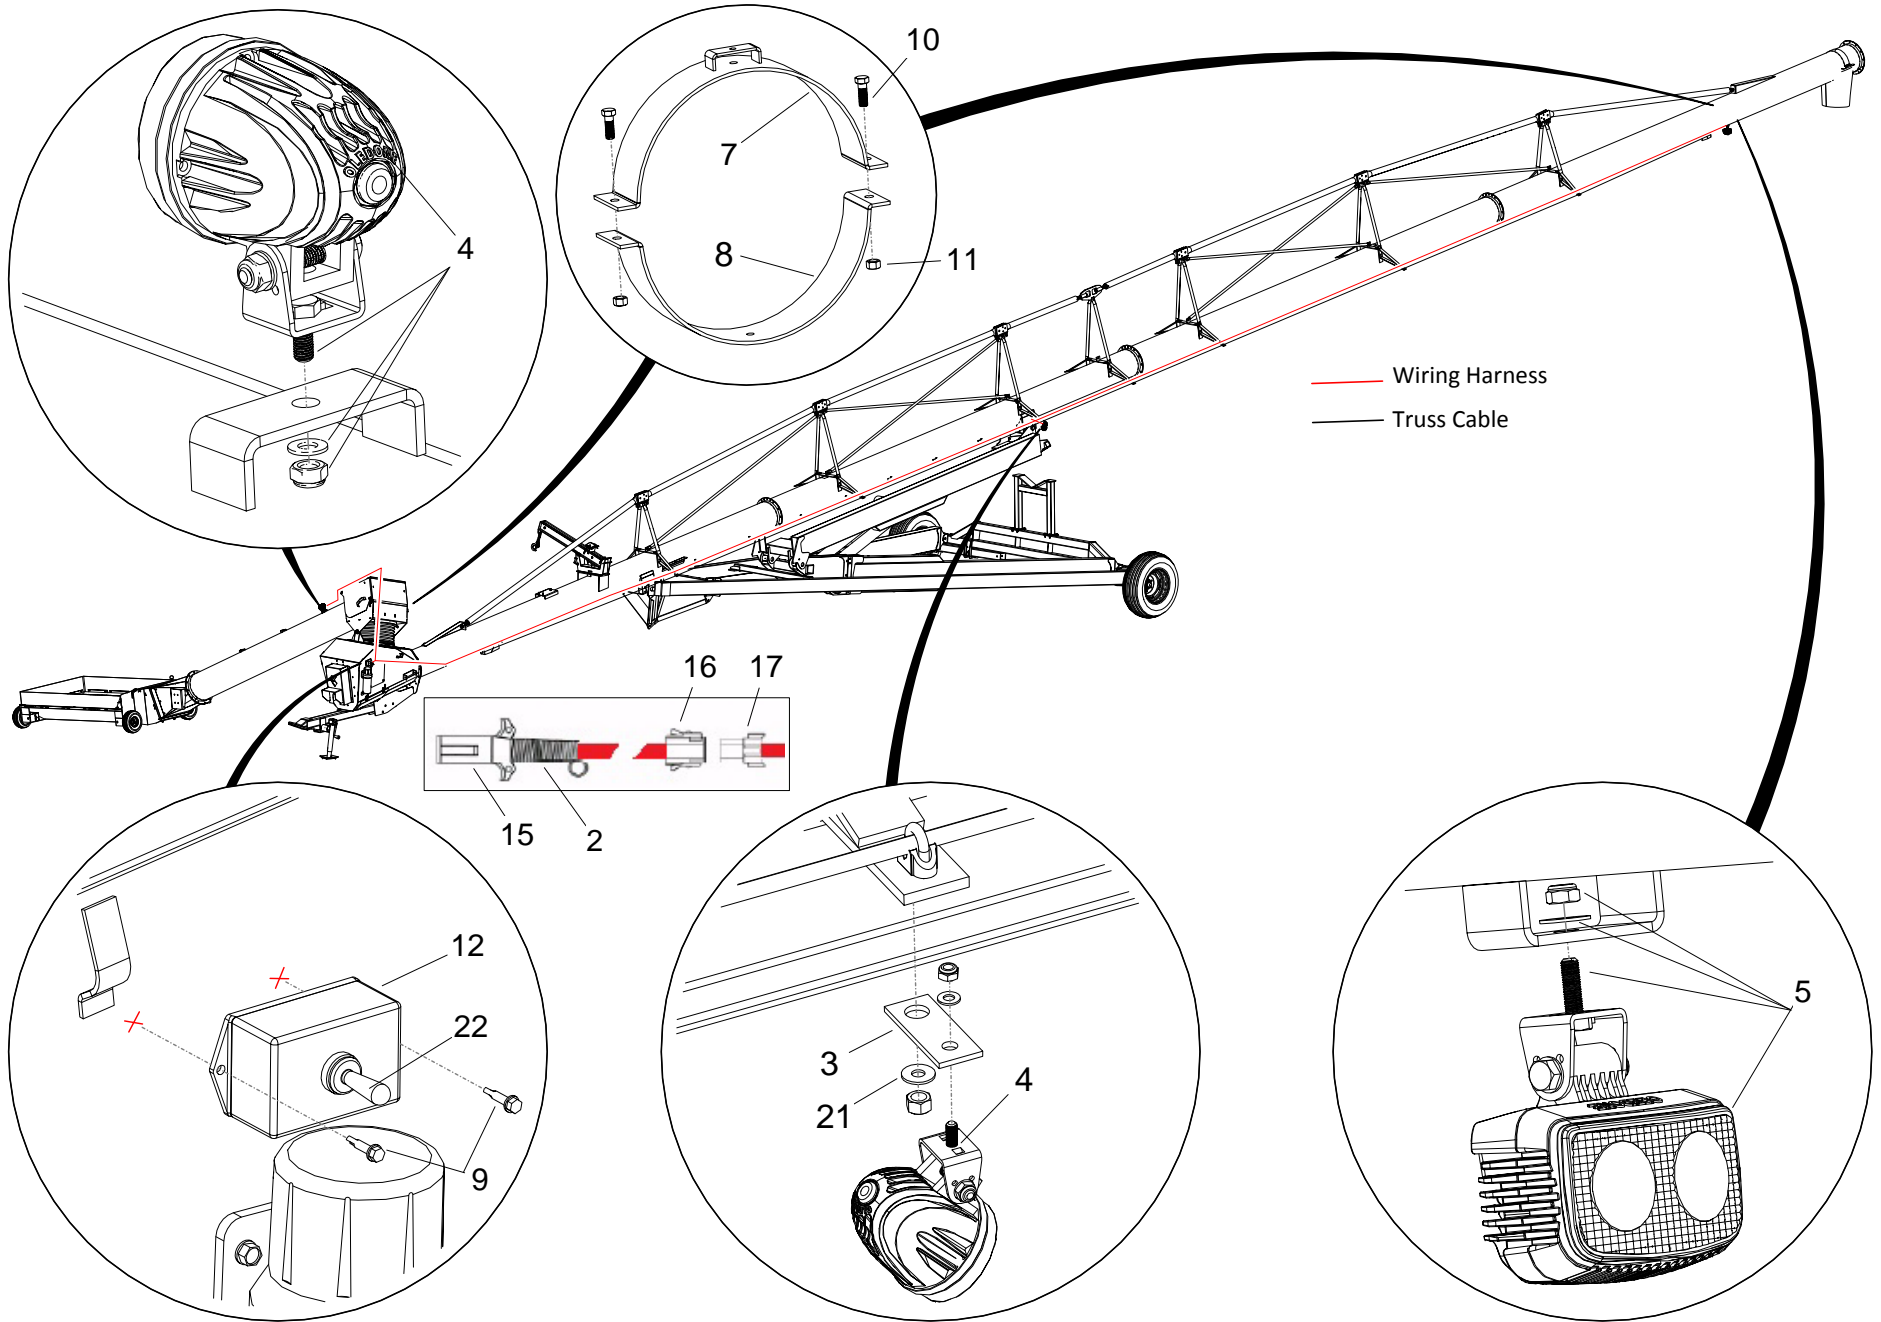

WORK LIGHT KIT, 84 (A353) | 94 (A355)

ITEM	PART NO.	DESCRIPTION	NOTES
1	10-22697	WORK LIGHT HARNESS, 84	
1	10-22698	WORK LIGHT HARNESS, 94	
2	10-22687	TRACTOR PLUG EXTENSION HARNESS	
3	10-22286	TRANSPORT CHAIN LUG	
4	10-22394	LEDWD-1L10 MINI FLOOD LAMP	INCLUDES HARDWARE
5	10-22395	LEDWD-2L20 FLOOD LAMP	INCLUDES HARDWARE
7	10-21537	HOSE CLAMP	
8	10-18987	HALF CLAMP, 13"	
9	10-22396	8-18 X 3/4" TEK SCREW	
10	10-18698	BOLT 7/16" X 1-1/4" 9900219	
11	10-19598	LOCKNUT 7/16" 9900643	
12	10-22399	SWITCH BOX ONLY A317/A318	
13	10-22427	LEAD CONNECTOR, DEUTSCH DT06-2S	NOT SHOWN
14	10-22446	BUSS AGC 20A FUSE	NOT SHOWN
15	10-28665	7 PIN HIGHWAY TRACTOR CONNECR	
16	10-23124	8 WAY PLUG, AT06-08SA	
17	10-23125	8 WAY RECEPTACLE, AT04-08PA	
18	10-23126	WEATHER PACK TOWER, 6 POS	NOT SHOWN
19	10-23127	WEATHER PACK SHROUD, 6 POS	NOT SHOWN
20	10-23128	DEUTSCH 2 WAY CAP, 1011-344-0205	NOT SHOWN
21	10-27336	WASHER, 5/16" FLAT 9900529	
22	10-24355	WEATHERPROOF TOGGLE SWITCH	
23	05-A353	HX1384 WORK LIGHT KIT	
23	05-A355	HX1394 WORK LIGHT KIT