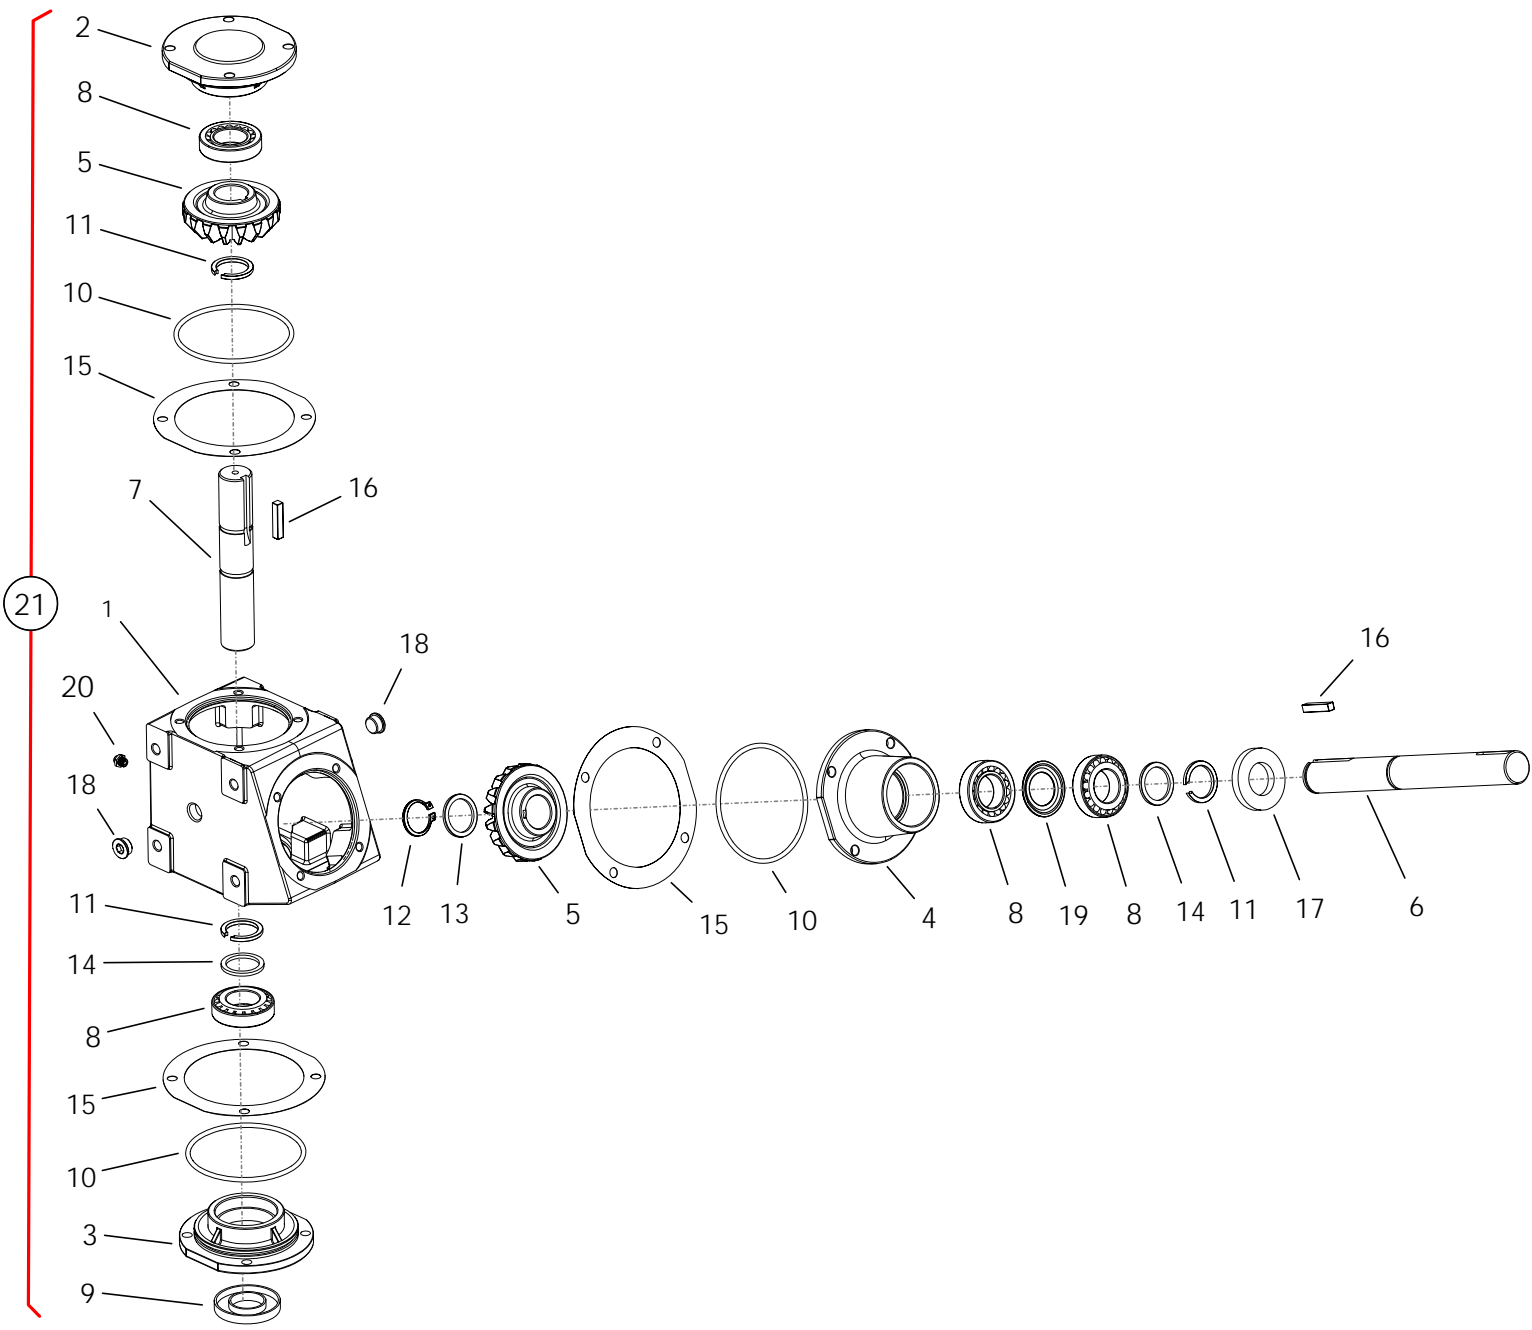

X-TEND GEARBOX (22810)

X-TEND GEARBOX (22810)

ITEM	PART NO.	DESCRIPTION
1	10-27690	HOUSING
2	10-27695	END CAP
3	10-23106	END CAP
4	10-23107	QUILL
5	10-23108	GEAR, DP4.23, TEETH 17 (1.375ID)
6	10-23109	QUILL SHAFT
7	10-23110	CROSS SHAFT
8	10-23111	BEARING CONE, LM48548
8A	10-23112	BEARING CUP, LM48510
9	10-23113	SEAL, 1.374X2.374X0.374
10	10-27701	O-RING, 105 x 3.1 MM
11	10-23114	RETAINER RING, 35X4
12	10-23115	SNAP RING, 35X2.5
13	10-27696	SHIM
14	10-23116	SPACER (1.386 ID)
15	10-27698	SHIM
16	10-27700	SQUARE KEY, 5/16" x 1-1/2"
17	10-23117	SEAL, 1.374X2.563X0.374
18	10-28296	3/8" SOLID GEARBOX PLUG
19	10-23118	GREASE WASHER
20	10-23119	RELIEF PLUG, 1/8" NPT
21	10-22810	GEARBOX, 68DEG BEVEL