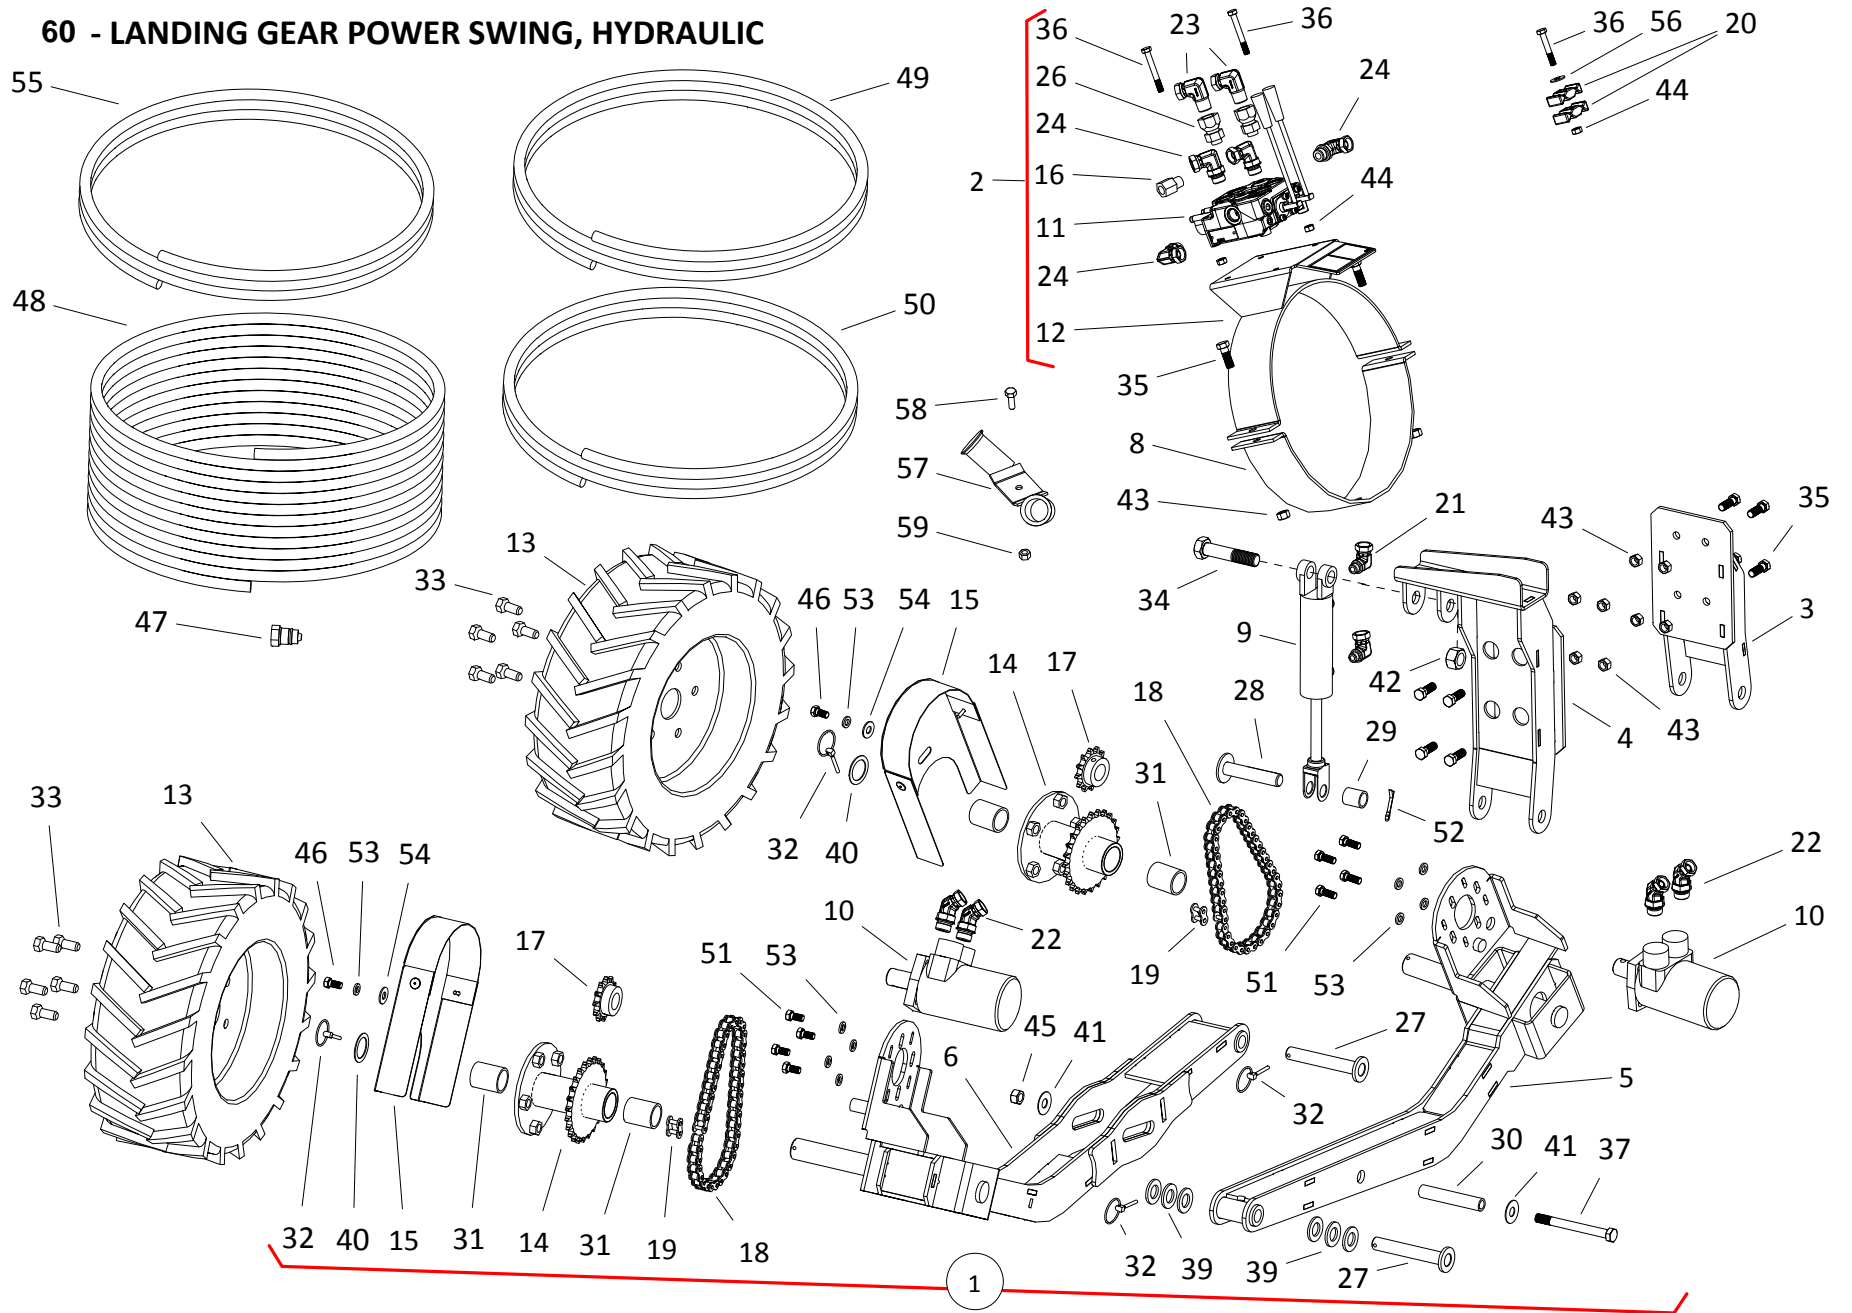

60 - LANDING GEAR POWER SWING, HYDRAULIC

HYDRAULIC LANDING GEAR POWER SWING - 13" (A333)

ITEM	PART NO.	DESCRIPTION
54	10-17392	WASHER 3/8" FLAT PLTD 0601008
55	10-22744	3/8" X 80" HYD HOSE
56	10-27336	WASHER, 5/16" FLAT 9900529
57	10-17467	MK91 DOUBLE HOSE HOLDER
58	10-29246	3/8" X 1" GR8 SHEAR BOLT AND NUT
59	10-17402	LOCKNUT 3/8" 0601007
60	05-A333	MKX13 LANDING GEAR HYD POWER SWING