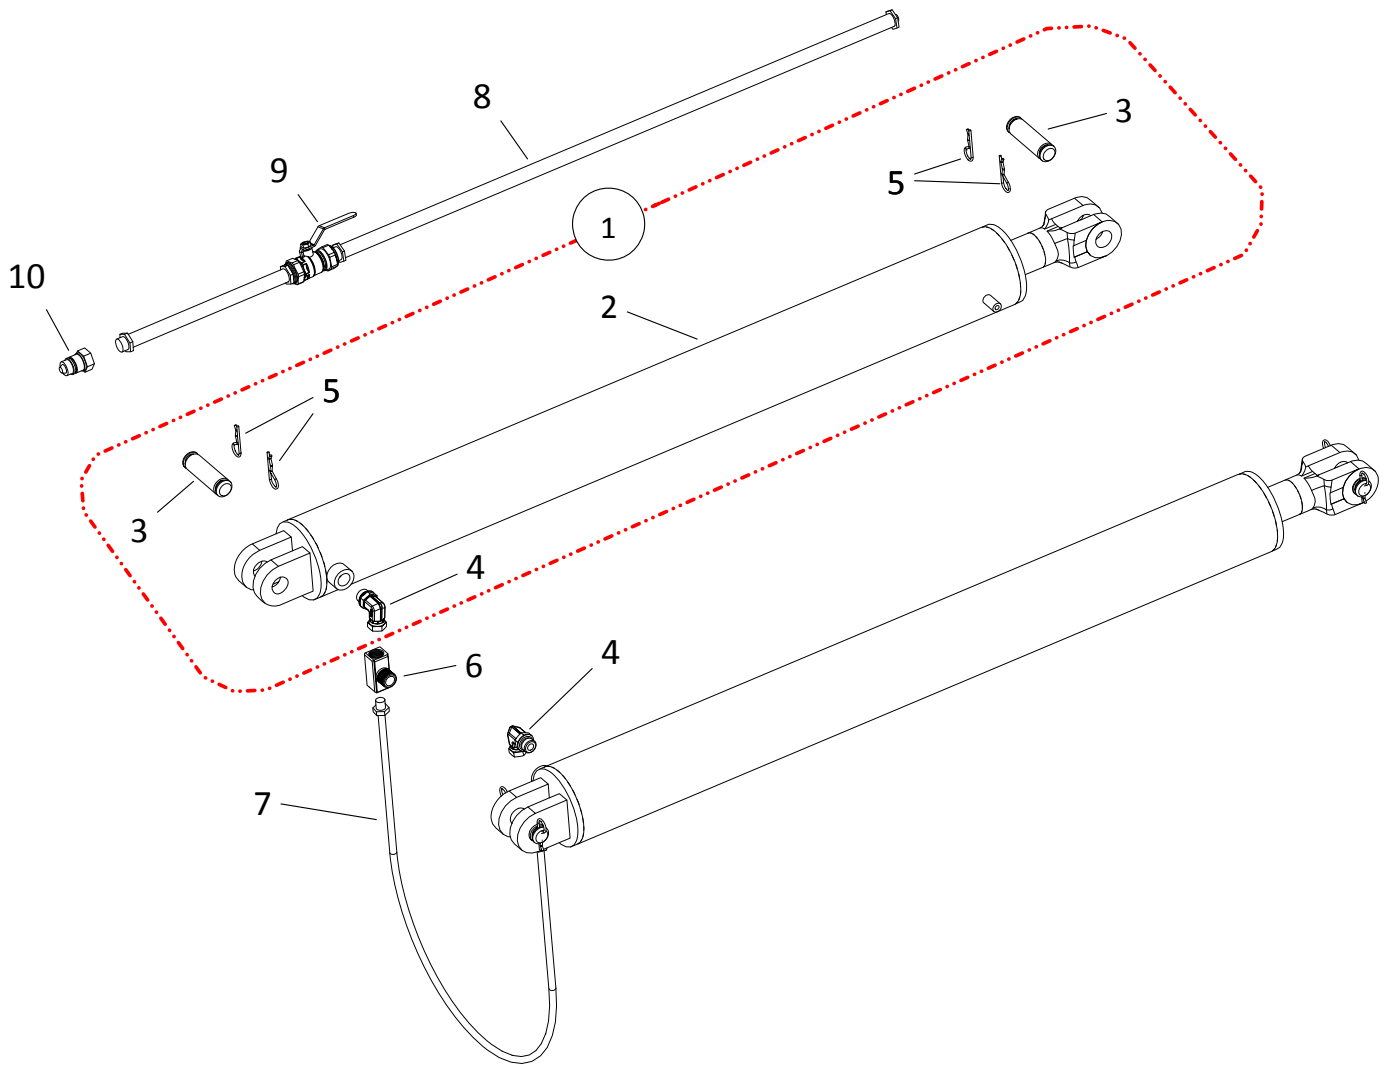

HYDRAULIC LIFT COMPONENTS, HX13-74 (2020)

ITEM	PART NO.	DESCRIPTION
1	10-22001	HYD LIFT CYL ASSY
2	9900192	4" BORE X 40" STROKE HYD. CYLINDER
3	4504128	PIN,CYL,DBL GROOVE,1X3-3/8
4	10-28654	#8 M-ORB-1/2F-NPT-90 FITTING
5	2605004	CLIP,HITCH PIN,EXTERNAL
6	10-18736	3/8 STREET TEE
7	10-28468	HOSE, 3/8" X 2', 2500PSI
8	10-20058	HYDRAULIC HOSE ASSEMBLY KIT (INCLUDES SHORT, LONG HOSE & BALL VALVE)
9	10-18084	BALL VALVE
10	9900047	PIONEER COUPLER