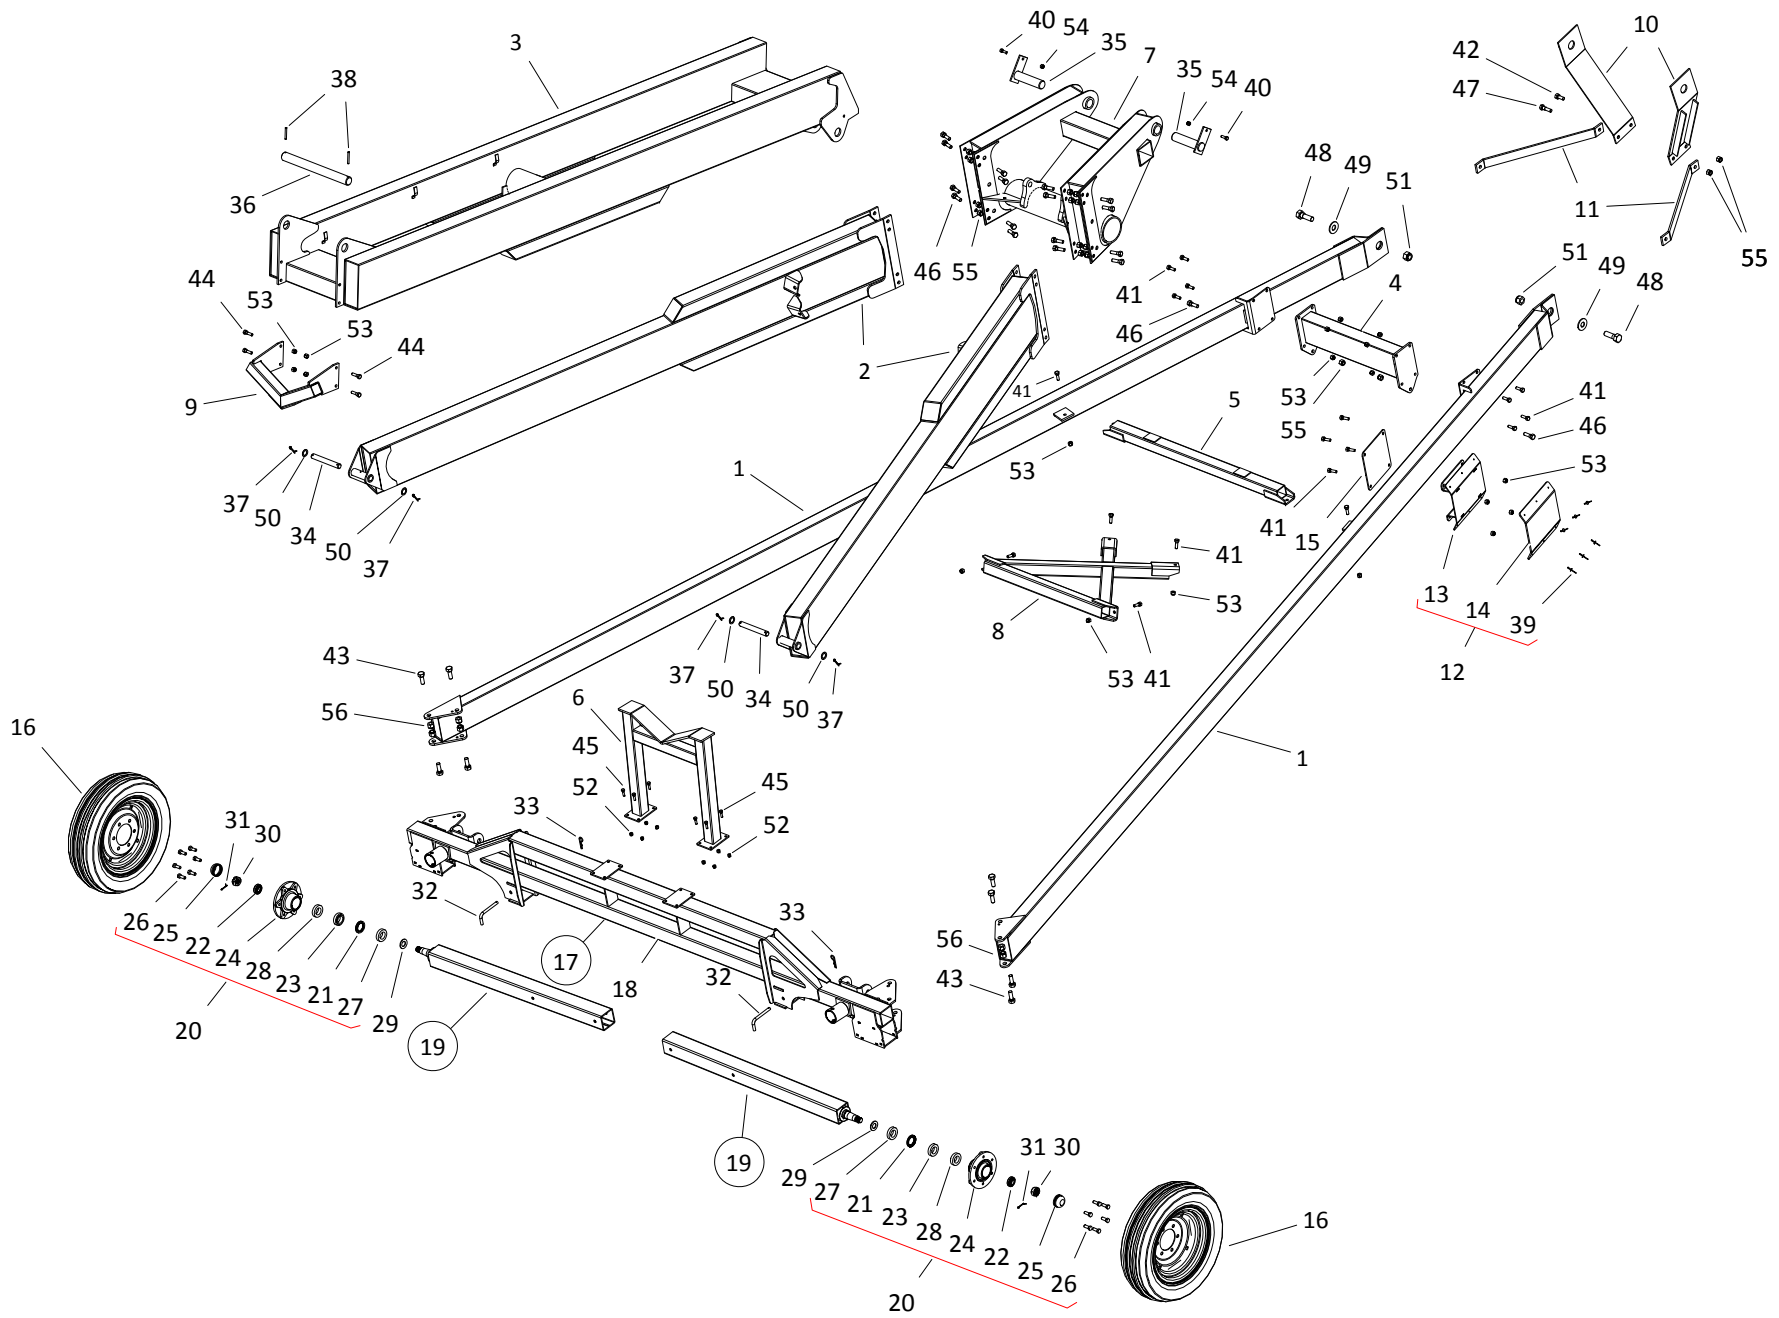

FRAME COMPONENTS, HX13-74 (2020)

ITEM	PART NO.	DESCRIPTION
1	10-29912RD	LOWER ARM
2	10-29914RD	LOWER SCISSOR ARM
3	10-29916RD	UPPER SCISSOR
4	10-29951RD	STABILIZER CROSS MEMBER
5	10-29954RD	SCISSOR REST
6	10-20240RD	TRANSPORT STAND
7	10-29910RD	BOWTIE
8	10-29911RD	BOWTIE CROSSBRACE
9	10-20241RD	TRANSPORT GUIDE
10	10-29950RD	STABILIZER BRACKET
11	10-29952RD	STABILIZER BRACE
12	10-22924RD	LOWER ARM DEFLECTOR ASSY
13	10-22923HM	LOWER ARM DEFLECTOR ONLY
14	10-22925	FRAME DEFLECTOR PLASTIC, BENT
15	10-22929RD	LOWER ARM SKID CLAMP
16	10-29015	16 X 6 X 6 BOLT WHEEL ASSEM
17	10-22623RD	AXLE ASSY, 1 PIECE
18	10-22621RD	AXLE ONLY, 1 PIECE
19	10-29961	AXLE EXTENSION, RED
20	10-17013	HUB ASSEMBLY W/BAG, MK130 4504041
21	10-17006	HUB SEAL
22	10-19265	CONE BEARING 4500059-3
23	10-17007	LG HUB BEARNG
24	10-17009	HUB, MK130 6-BOLT 4504041-4
25	10-17012	MK130 DUST CAP 4504041-5
26	10-17561	1/2" X 1-1/4" WHEEL BOLT
27	10-19266	CUP 4500059-4
28	10-17008	MK130 LARGE HUB CUP 4504041-3
29	10-17010	WASHER, MK130 HUB
30	10-17011	NUT, 1" SLOTTED 0500704
31	10-19271	COTTER PIN 1/8 X 1-1/2 C.ZINC PLTD
32	10-19648	SADDLE PIN 4503223
33	10-19463	210 HITCH PIN 4500070
34	10-20049	LOWER SCISSOR ATTACH PIN
35	10-29929RD	SCISSOR PIN
36	10-20079	FRAME ATTACH PIN, UPPER SCISSOR
37	10-18098	COTTER PIN 1/4 X 1-3/4 C.ZINC PLTD
38	10-28584	COILED SPRING PIN 5/16 X 2-1/2 PLNO
39	10-20399	3/16" X 5/8" GRIP RIVET
40	10-18698	BOLT 7/16" X 1-1/4" 9900219
41	10-19589	BOLT 1/2" X 1-1/2" 9900536
42	10-19590	BOLT 5/8" X 1-1/2" 9900167
43	10-19592	BOLT 3/4" X 2" 9900823
44	10-19974	BOLT, 1/2" 1-3/4" GR8 9900133
45	10-19975	BOLT, 3/8" X 1-1/4" GR5 9900531
46	10-19991	BOLT, 5/8" X 2" GR8 9900818
47	10-27484	5/8" X 2-1/4" GR8 BOLT
48	10-28484	1" X 3" NC BOLT GRADE 5 PLTD
49	10-17020	WASHER, 1" FLAT 0500705
50	10-18097	1" RIM WASHER 9900052-2

FRAME COMPONENTS, HX13-74 (2020)