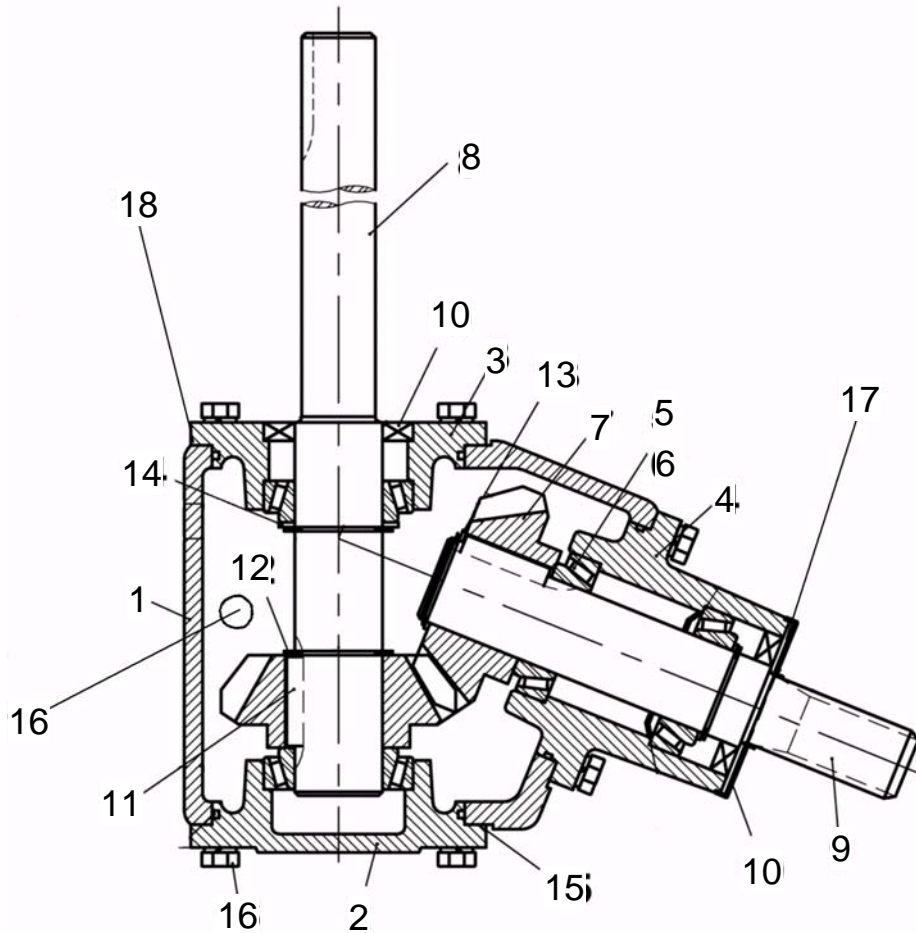

LOWER GEARBOX (29085)

ITEM	PART NO.	DESCRIPTION
1	10-27690	HOUSING
2	10-27695	END CAP
3	10-27692	END CAP
4	10-27691	QUILL
5	10-27693	BEARING MK130PLUS GEARBOX
6	10-17008	MK130 LARGE HUB CUP 4504041-3
7	10-27697	GEAR, MK130PLUS GEARBOX
8	10-29281	SHAFT CROSS GEARBOX (LONG)
9	10-27704	PINION SHAFT
10	10-27699	SEAL 38.1X65.1X8, MK130PLUSGB
11	10-27700	SQUARE KEY, 5/16" x 1-1/2"
12	10-27789	RETAINER RING
13	10-27696	SHIM
14	10-27708	SNAP RING
15	10-27698	SHIM
16	10-28296	3/8" SOLID GEARBOX PLUG
17	10-27702	SHIELD
18	10-27701	O-RING, 105 x 3.1 MM