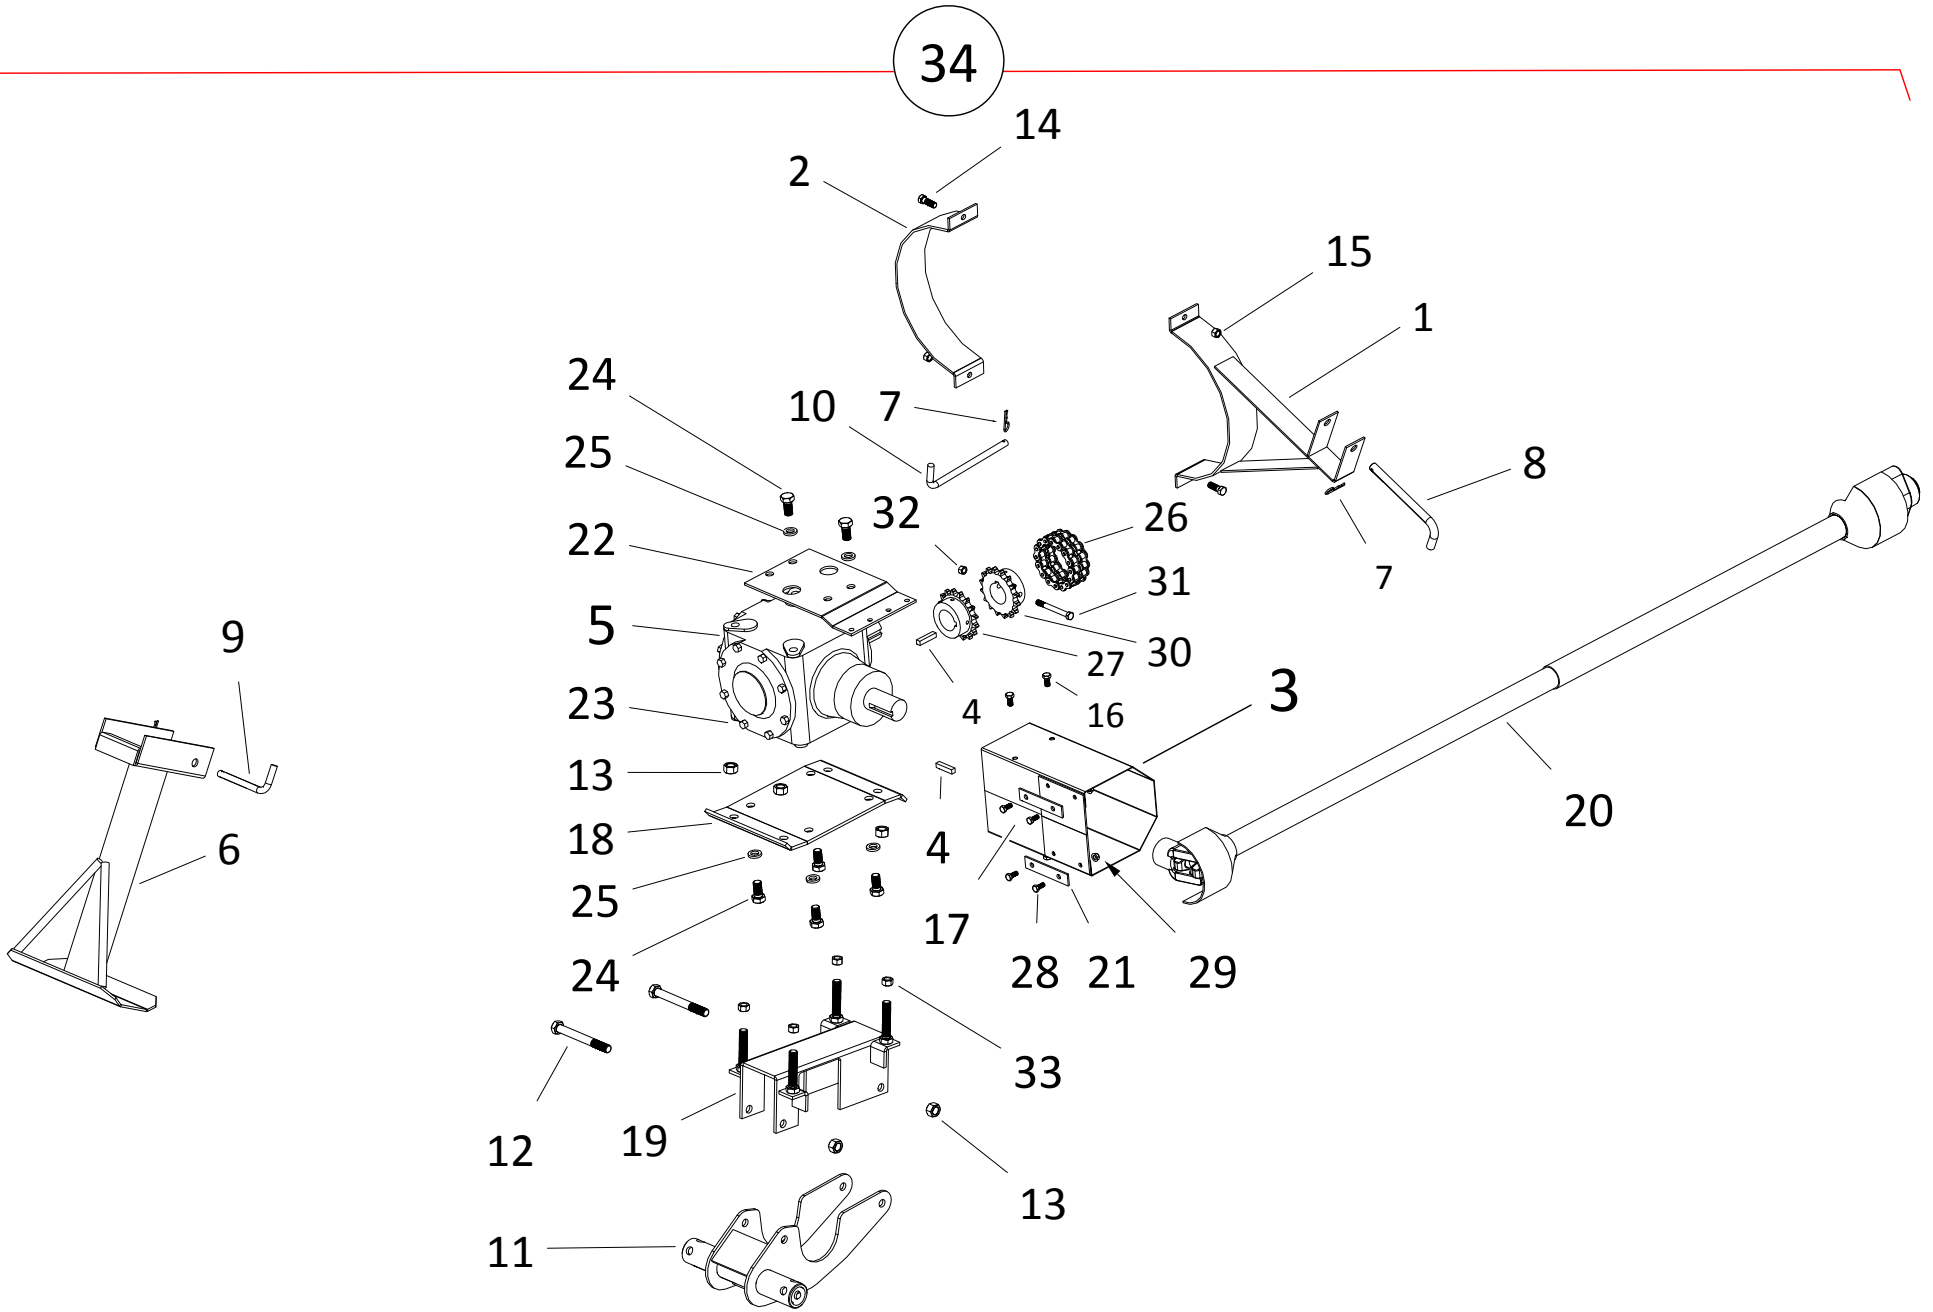

RIGHT ANGLE DRIVE KIT (A267)

RIGHT ANGLE DRIVE KIT (A267)

ITEM	PART NO.	DESCRIPTION
1	10-17259	TRANSPORT SADDLE
2	10-18987	HALF CLAMP, 13"
3	10-17258	SHIELD ASSM
4	10-17066	SQUARE KEY, 3/8" X 1-3/4"
5	10-20110	GEARBOX ASSY, RAD
6	10-20106	RAD LEG
7	10-19463	210 HITCH PIN 4500070
8	10-19648	SADDLE PIN 4503223
9	10-17181	CLEVIS PIN
10	10-18074	MOUNT PIN
11	10-20107	RAD JACK MOUNT
12	10-17632	BOLT 5/8" X 5-1/2"
13	10-19600	LOCKNUT 5/8" 9900831
14	10-18698	BOLT 7/16" X 1-1/4" 9900219
15	10-19598	LOCKNUT 7/16" 9900643
16	10-19540	BOLT, 3/8 X 3/4" PLT 9900530
17	10-19596	WHIZNUT 3/8" 9900788
18	10-20109	RAD ADJUSTMENT PLATE
19	10-20108	RAD GEARBOX MOUNT
20	10-17260	RAD PTO SHAFT
21	10-18878	4-3/4 STRAP
22	10-17605	RAD ATTACH PLATE
23	10-17250	GEARBOX
24	10-17261	BOLT 5/8" X 1-1/4" GR 5 PLTD
25	10-17262	LOCKWASHER 5/8" PLTD
26	10-17254	ROLLER CHAIN W/ CONNECTOR LINK
27	10-17608	60B16 X 1-3/4" SPROCKET
28	10-19538	BOLT,5/16X3/4 PLTD 9900797
29	10-19595	WHIZNUT 5/16" 9900129
30	10-22195	SPROCKET, 60B16 X 1-3/4
31	10-27982	3/8" X 3-1/2" NC BOLT GR 5 PLTD
32	10-17402	LOCKNUT 3/8" 0601007
33	10-19864	NUT, 5/8"HEX
34	05-A267	RIGHT ANGLE DRIVE KIT