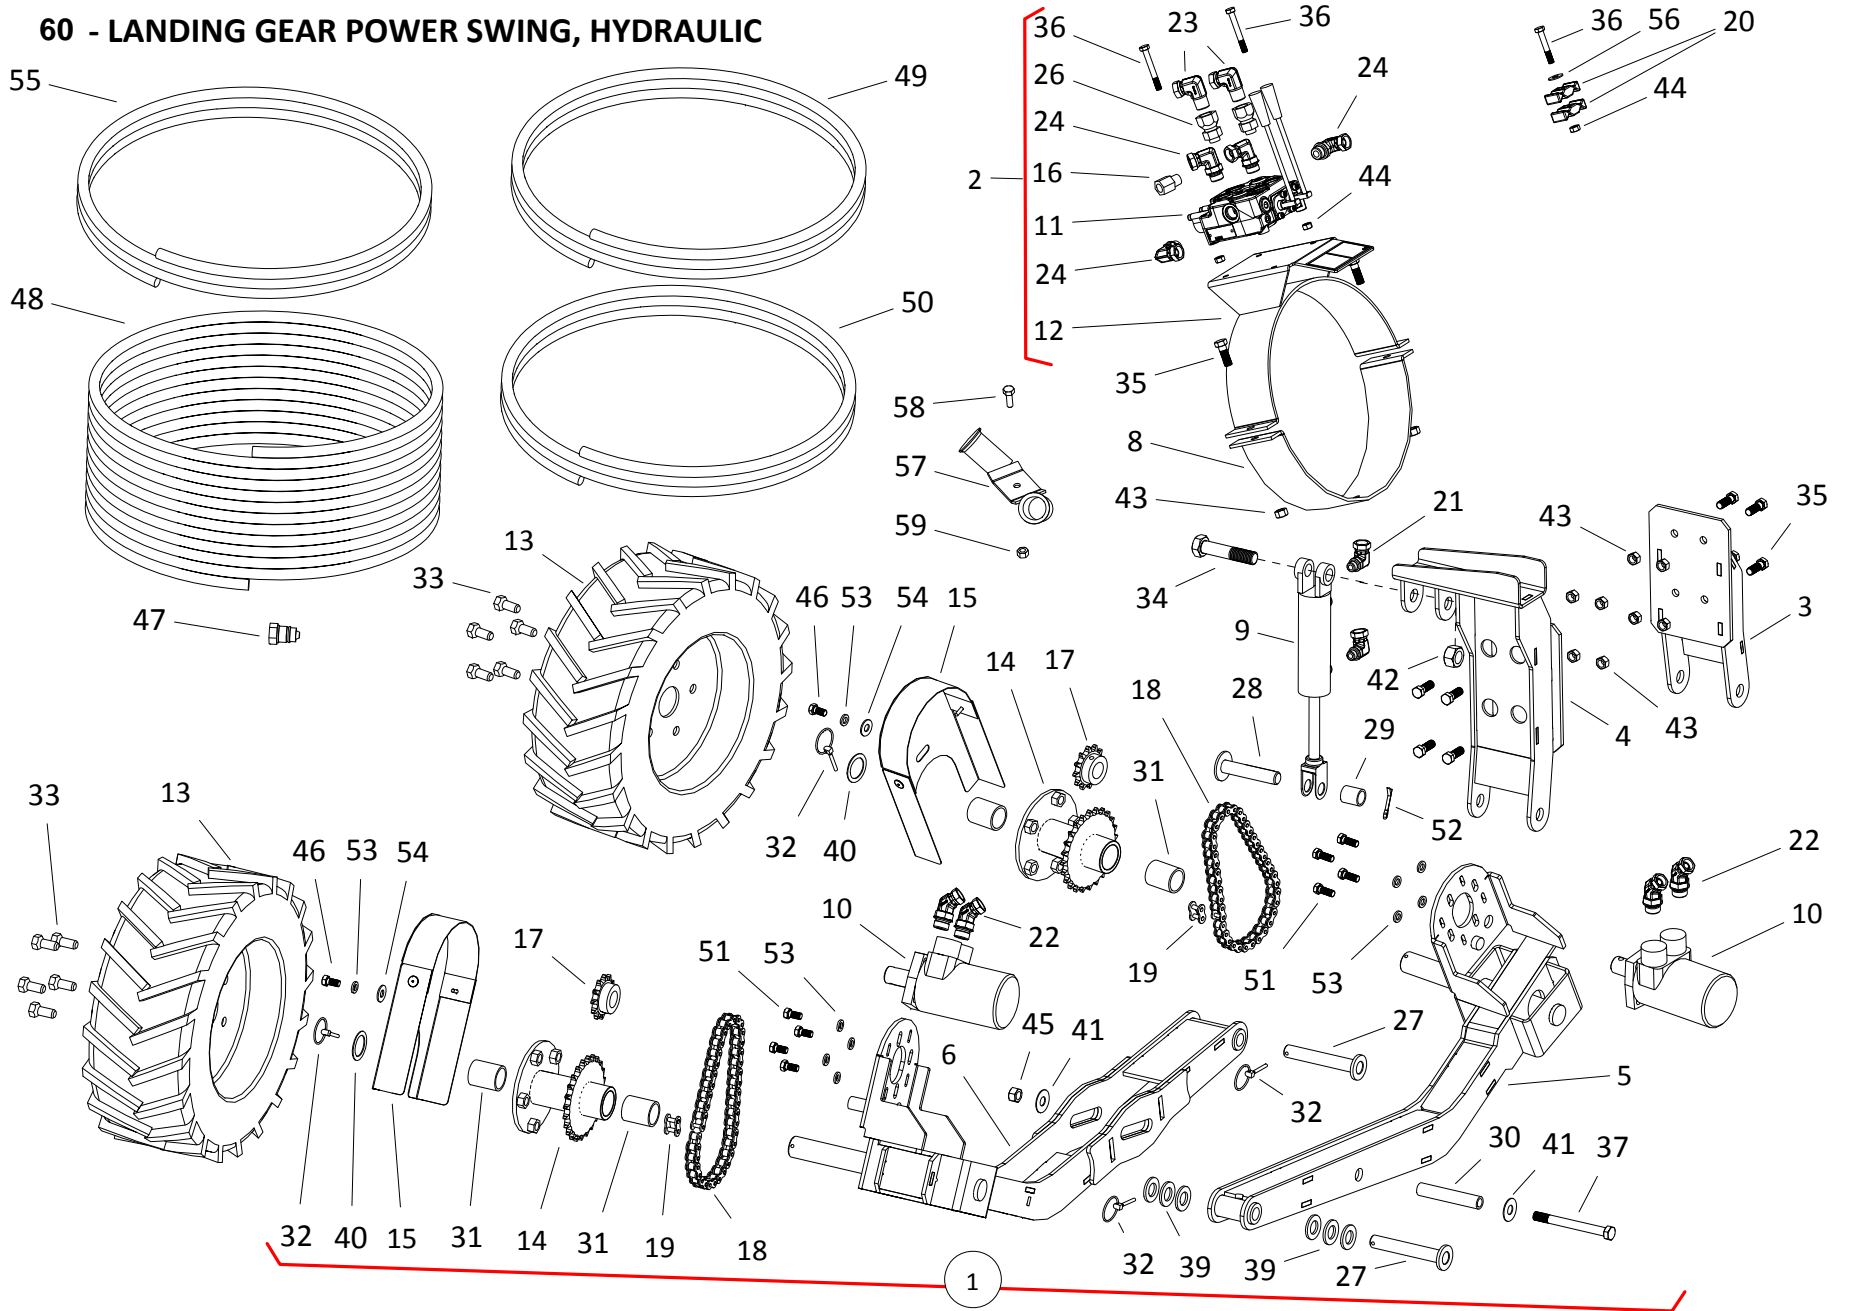

60 - LANDING GEAR POWER SWING, HYDRAULIC

HYDRAULIC LANDING GEAR POWER SWING - 13" (A333)

ITEM	PART NO.	DESCRIPTION
1	10-22560	LANDING GEAR PS HYD, ASSEMBLY
2	10-22547	2-SPOOL VALVE ASSY, LANDING GEAR PS, 13"
3	10-22554	ATTACH, RH, LGPS
4	10-22559	HYD CYL ATTACH, MKX/X130 LGPS
5	10-22562	SHORT X-ARM, RH, LGPS
6	10-22564	SHORT X-ARM, LH, LGPS
9	10-22161	1-1/2 X 8 HYDRAULIC CYLINDER
10	10-20246	PS HYD MOTOR, 17.9 CU IN
11	10-22548	2 SPOOL VALVE, 8 GPM
12	10-22549	2-SPOOL VALVE MOUNT, LGPS
13	10-20137	POWERSWING 5 BOLT WHEEL ASSM
14	10-20166	ASSY HUB, W/ BUSHING
15	10-22164	CHAIN GUARD, LANDING GEAR
16	10-22746	ORIFICE, 3/8" MALE X 3/8" FEMALE
17	10-20211	50B12 X 1 SPROCKET
18	10-19133	W70 CHAIN
19	10-19134	#50 CONNECTOR LINK 4500077
20	10-28732	EMP-LB004 LINE BLOCK
21	10-22191	STEEL ELBOW 6MORB X 3/8 NSPM
22	10-22556	STL ADPTR, 45DEG, 10MORBX3/8" FNPSM
23	10-22557	STEEL ELBOW, 8MNPT X 6 FNPSM
24	10-22558	STEEL ELBOW, 8MORB X 6FNPSM
25	10-28654	#8 M-ORB-1/2F-NPT-90 FITTING
26	10-28477	STEEL FITTING 9900228
27	10-22168	PIN, LANDING GEAR
28	10-22577	PIN, CYLINDER ATTACH, LGPS
29	10-22578	SPACER SLEEVE, LGPS CYL ATTACH
30	10-22187	SLIDER BUSHING, LANDING GEAR
31	10-19776	BUSHING, 1-1/4"
32	10-29998	LYNCH PIN 3/16 X 1-1/4 Y.ZINC PLTD
33	10-20565	1/2" X 1" NF #5 WHEEL BOLT BLACK
34	10-20398	3/4" X 3-1/2" NC BOLT GR 5 PLTD
35	10-18698	BOLT 7/16" X 1-1/4" 9900219
36	10-17631	BOLT 5/16X2-1/2 PLT 9900524
37	9900564	1/2" X 5" UNC BOLT GR5 PLTD
39	10-19979	WASHER, 3/4" FLAT 9900713
40	10-17651	1-1/4" RIM WASHER
41	10-17401	WASHER 1/2" FLAT 9900565
42	10-19601	LOCKNUT, 3/4" PLTD
43	10-17593	7/16" NC NYLON LOCKNUT GR 5 YLW PLT
44	10-19980	LOCKNUT, 5/16" PLTD
45	10-19599	LOCKNUT 1/2" 9900538
46	10-19540	BOLT, 3/8 X 3/4" PLT 9900530
47	9900047	PIONEER COUPLER
48	10-29368	1/2" X 247" HYDRAULIC HOSE
49	10-29414	3/8" X 46" HYDRAULIC HOSE
50	10-28229	3/8" X 50" HYD. HOSE
51	10-18955	BOLT 3/8" X 1" 9900699
52	10-18155	COTTER PIN 3/16 X 1-1/4 C.ZINC PLTD
53	10-19604	LOCKWASHER 3/8" PLTD 9900528