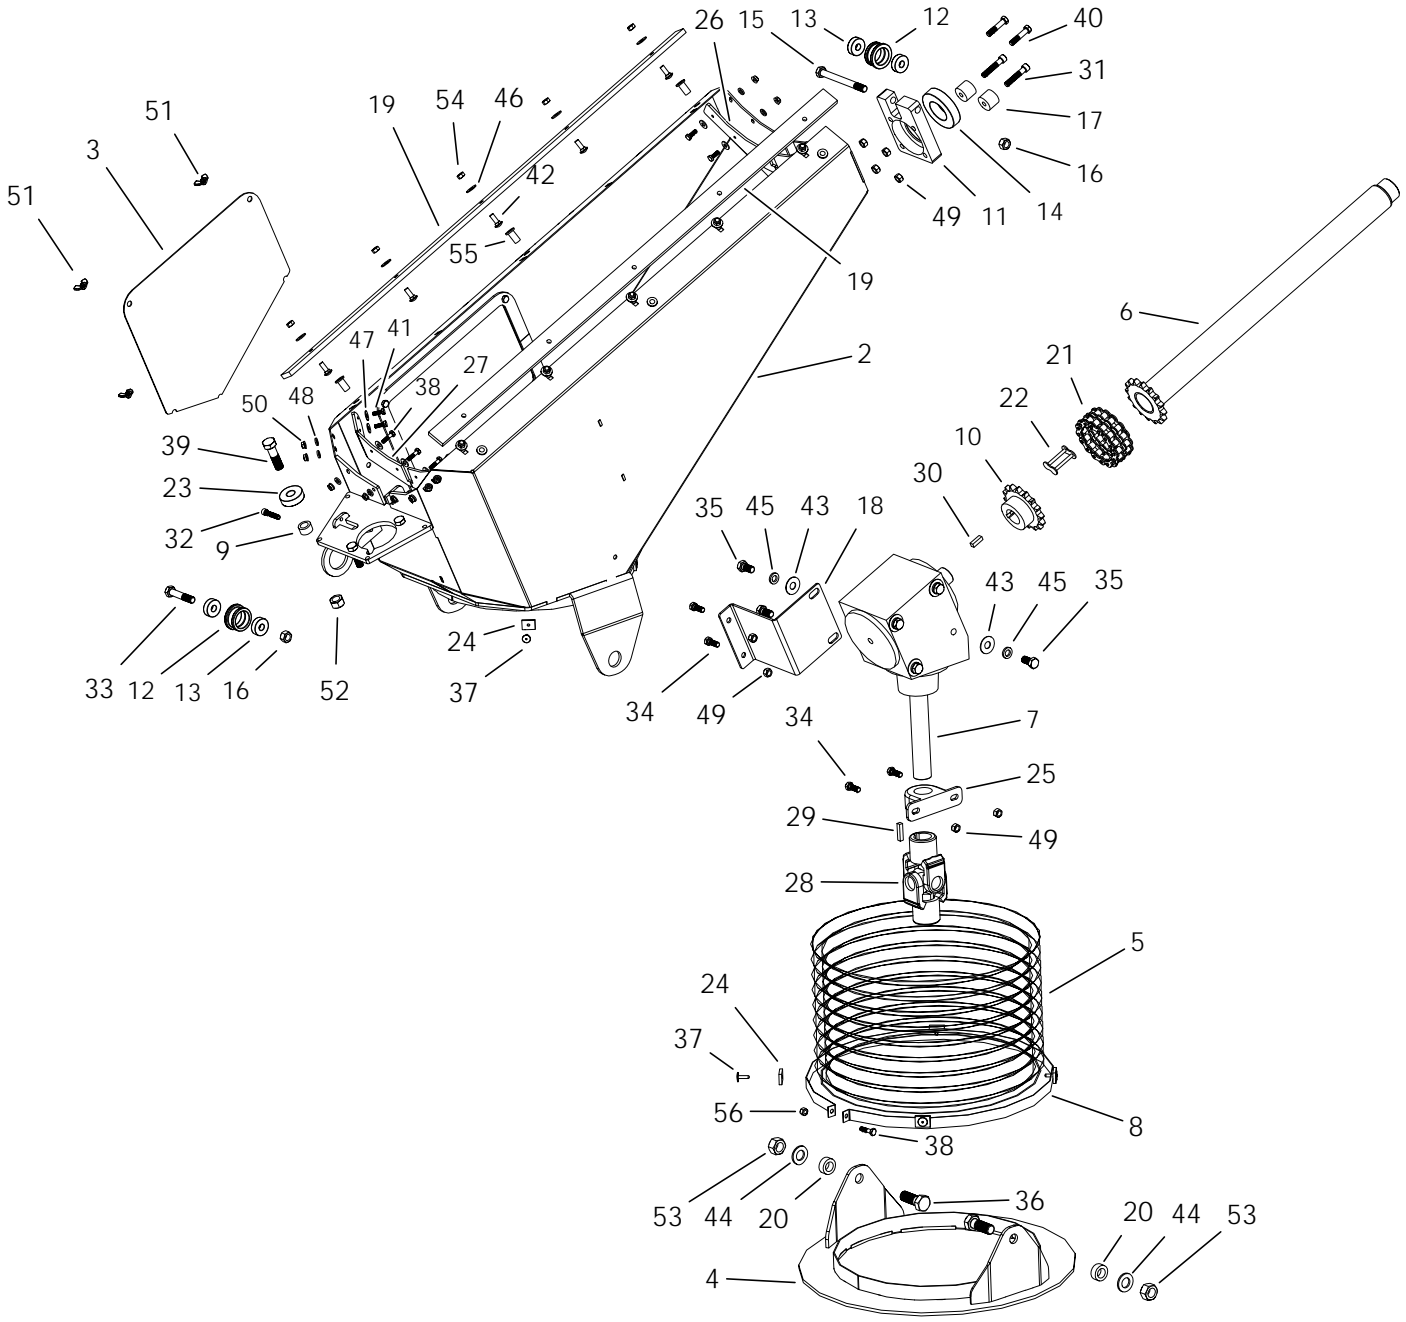

X-TEND COLLECTOR

1

X-TEND COLLECTOR

ITEM	PART NO.	DESCRIPTION
1	10-22799	13" COLLECTOR ASSEMBLY, RODONO
2	10-22800	COLLECTOR BODY ONLY, RODONO
3	10-22831	COLLECTOR INSPECTION DOOR, RODONO
4	10-22827	SWING RING, RODONO
5	10-22934	CLEAR FLEX HOSE, 13" RODONO
6	10-22817	SPLINED TUBE, RODONO
7	10-22810	GEARBOX, 68DEG BEVEL
8	10-23098	COLLECTOR RING HOSE STRAP, RODONO
9	10-22807	SPACER, PINION ROLLER, RODONO
10	10-22813	SPROCKET W/STOP, 13" RODONO
11	10-22819	TRACK ROLLER ASSY, RODONO
12	10-22820	TRACK ROLLER W/BEARING, RODONO
13	10-22821	BEARING, 1621-2RS
14	10-22818	BEARING, 6209-2RS
15	9900564	1/2" X 5" UNC BOLT GR5 PLTD
16	10-19599	LOCKNUT 1/2" 9900538
17	10-22828	COLLECTOR STOP, RODONO
18	10-22858	GEARBOX Z BRACKET, RODONO
19	10-22928	COLLECTOR WEAR STRIP, RODONO
20	10-22932	BUSHING, 1-1/4" X 3/8", RODONO
21	10-17254	ROLLER CHAIN W/ CONNECTOR LINK
22	10-17677	DOUBLE CHAIN CONNECTOR, #60
23	10-22804	BEARING, 6303-2RS
24	10-29252	DUCTING SECURE TAB, FLEX
25	10-22825	RODONO WOOD BEARING ASSEMBLY
26	10-22829	CHAIN BOX SIDE SHIELD
27	10-22830	PINION SIDE SHIELD
28	10-22868	SPLINED U-JOINT (BLACK), 222-27502
29	10-22984	SQUARE KEY, 5/16 X 1-3/8
30	10-22985	SQUARE KEY, 5/16 X 1
31	10-22956	SOCKET HEAD CAP SCREW, 3/8" X 2 GR5
32	10-22980	SOCKET HEAD CAP SCREW, 5/16 X 1-1/2 GR5
33	10-17403	BOLT 1/2" X 2-1/2" 9900599
34	10-18955	BOLT 3/8" X 1" 9900699
35	10-19231	BOLT, 1/2 X 1" 9900558
36	10-19592	BOLT 3/4" X 2" 9900823
37	10-18185	LARGE FLANGE RIVET
38	10-19988	BOLT, 1/4" X 1" GR2 9900603
39	10-27589	BOLT, 5/8X2-1/2 PLTD 9900819
40	10-28450	BOLT, 3/8" X 1-3/4" GR5
41	9900800	1/4" X 3/4" NC BOLT GR 5 PLTD
42	10-23097	CARRIAGE BOLT, 5/16" X 1" GR5 PLTD
43	10-17401	WASHER 1/2" FLAT 9900565
44	10-18948	RIM WASHER, 3/4" PLTD
45	10-19605	LOCK WASHER, 1/2" PLTD
46	10-27336	WASHER, 5/16" FLAT 9900529
47	9900683	FLAT WASHER, 1/4" PLTD
48	9900783	1/4" LOCKWASHER PLTD
49	10-17402	LOCKNUT 3/8" 0601007
50	10-19594	WHIZNUT 1/4" 9900130