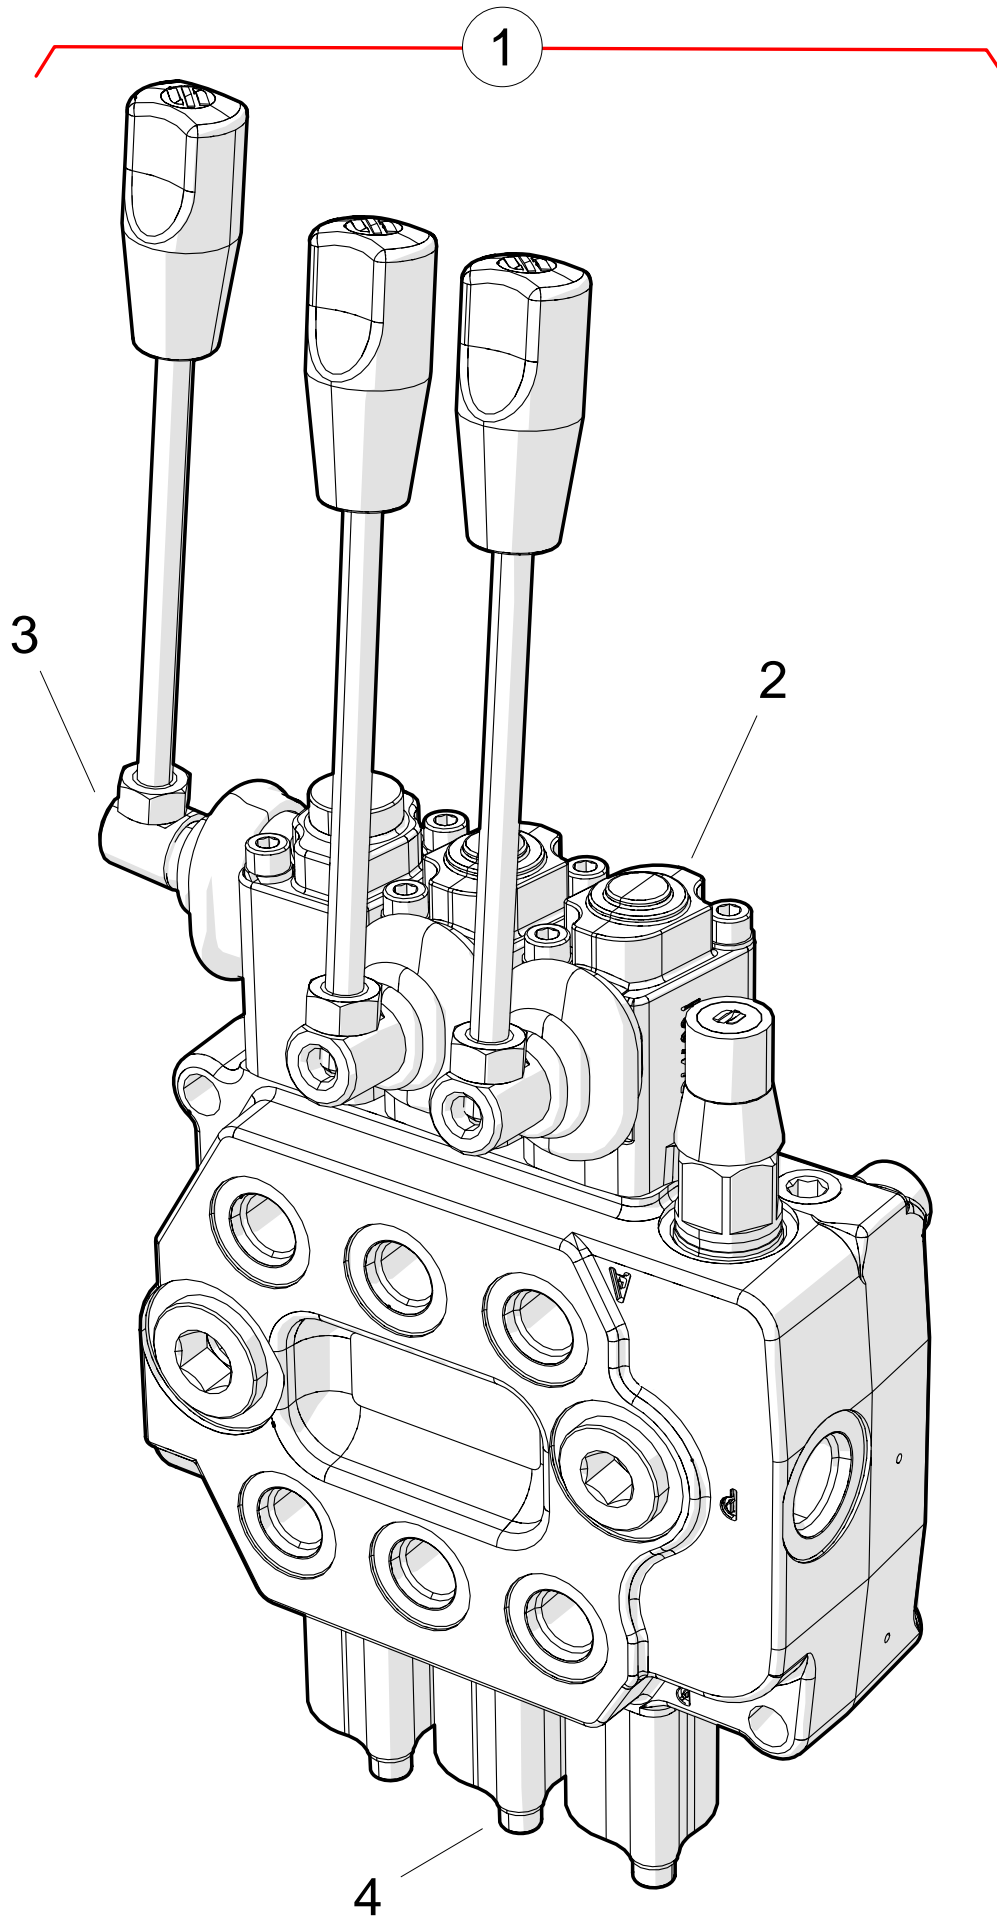

VALVE (22839)

VALVE (22839)

ITEM	PART NO.	DESCRIPTION
1	10-22839	3 SPOOL VALVE
2	10-20401	SALAMI LEVER BOX KIT
3	10-23725	LEVER BOX 90 DEG
4	10-23726	SPOOL SPRING RETURN KIT