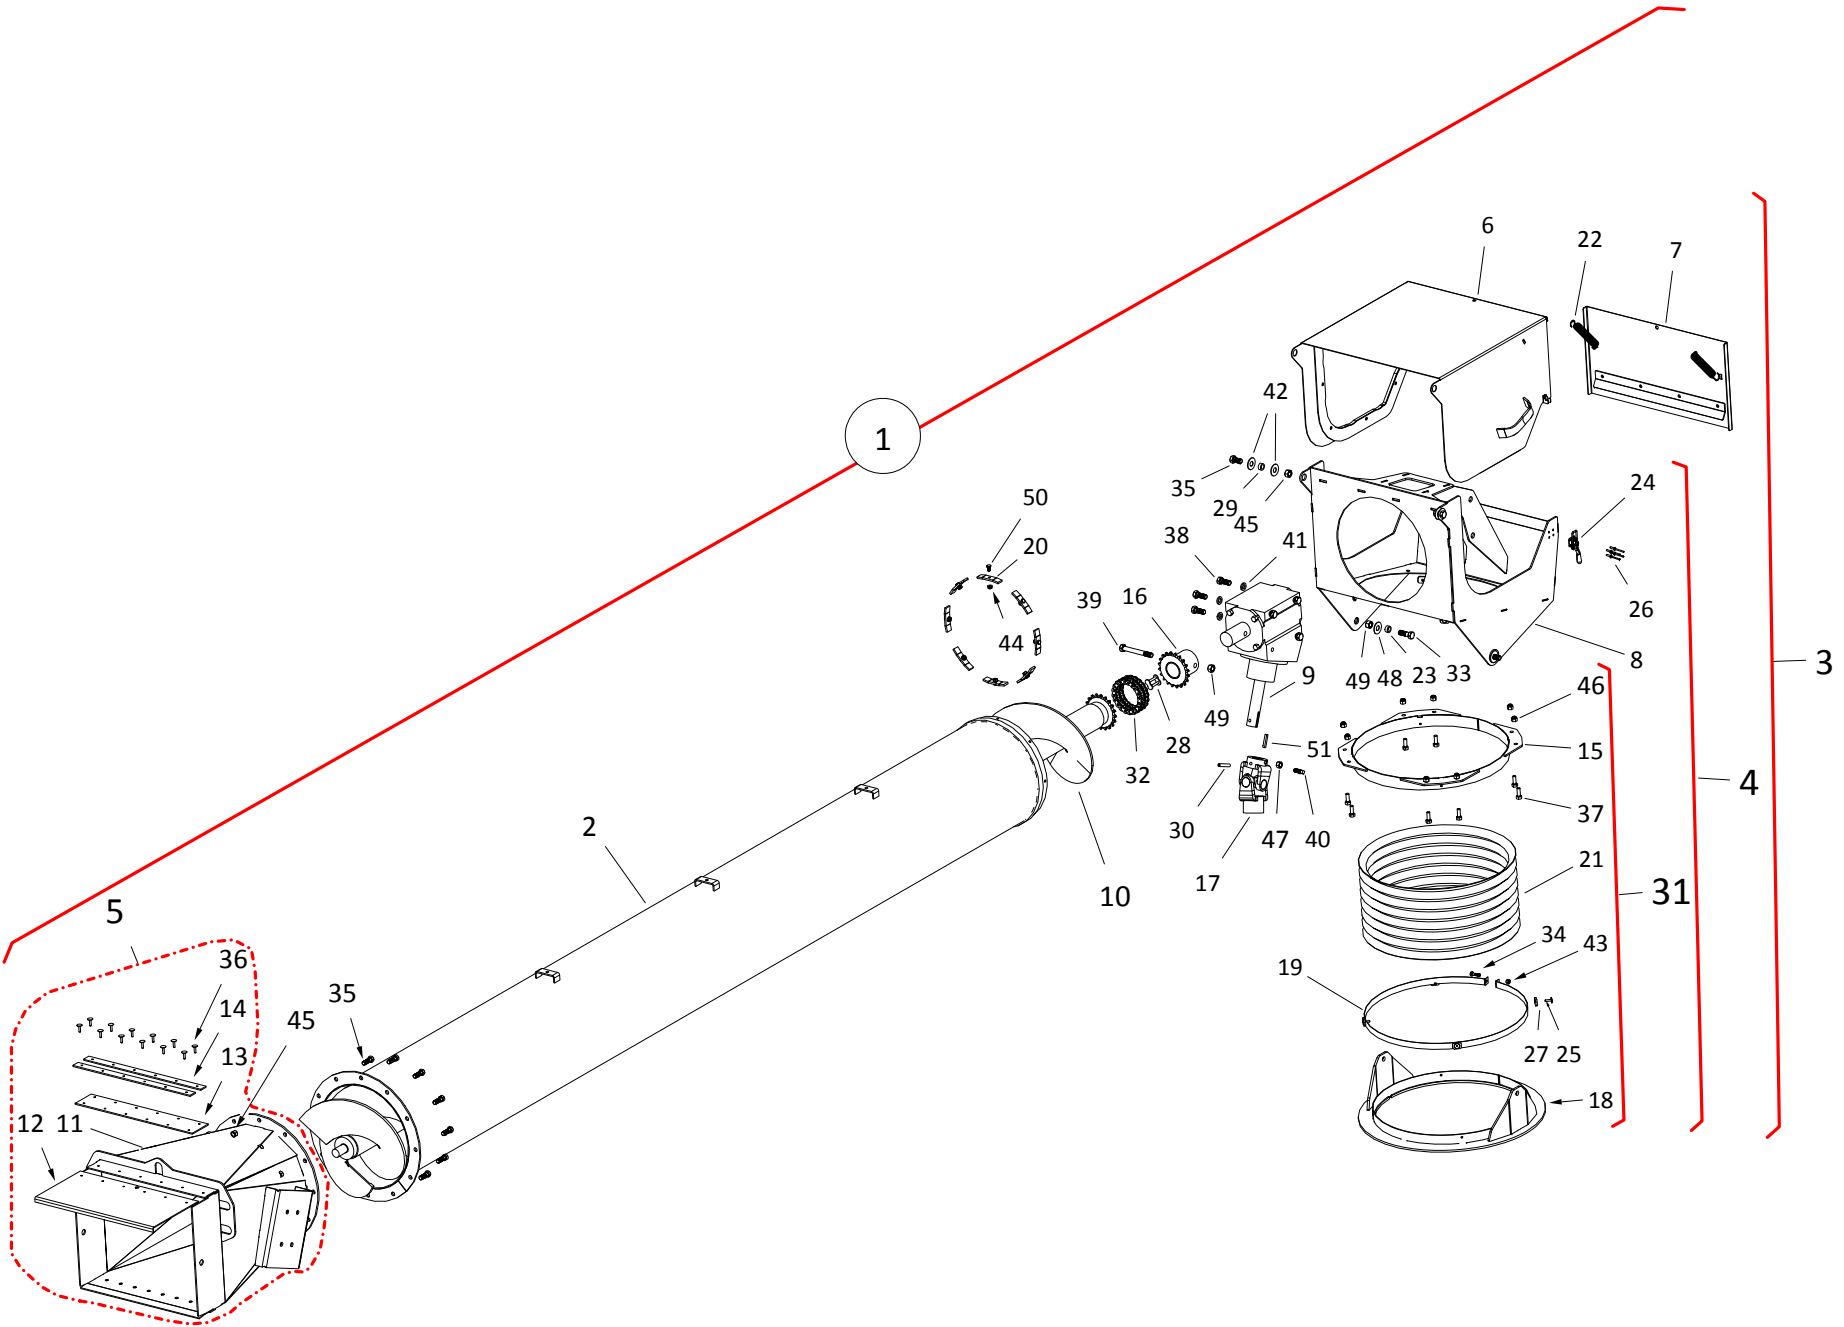

10 ft SWING TUBE, HX13

ITEM	PART NO.	DESCRIPTION
1	10-23662	GEAR SWING TUBE W/ TRANSITION
2	10-18931	SWING TUBE
3	10-21394	SPOUTHEAD W/DOOR AND LID
4	10-21004	SPOUT HEAD ASSEMBLY (2014)
5	200406RD	ASSEMBLY, TRANSITION
6	10-21022	SPOUT HEAD LID
7	10-21002	SPOUT HEAD DOOR
8	200392RD	SPOUT HEAD (2019)
9	10-27560	UPPER GEARBOX
10	10-24295	HX13 SWING FLIGHT
11	200407RD	LP TRANSITION
12	10-21100	X13 LP TRANSITION ACCESS DOOR
13	10-21101	MKX/X13 TRANSITION BELT
14	10-21102	MKX/X13 TRANSITION BELT STRAP
15	200391RD	SPOUT HEAD HOSE RING
16	10-29992	GEARBOX CONNECTOR
17	10-29139	SPLINED U-JOINT
18	10-21097	SPOUTHEAD BASE, MKX/X13 (2014)
19	10-20063	HOSE STRAP, SPOUT HEAD
20	10-18877	MK SPOUT ATTACH PLATE
21	10-29176	18" ID X 15" LONG CLEAR FLEX HOSE
22	10-18728	MK LID SPRING
23	10-21021	SPOUT HEAD BUSHING
24	10-20052	LATCH & CATCH
25	10-18185	LARGE FLANGE RIVET
26	10-23769	5/32 X 39/64 RIVET, LOW PROFILE
27	10-29252	DUCTING SECURE TAB, FLEX
28	10-20048	#50 DOUBLE CONNECTOR LINK
29	10-27889	LEVELLER BUSHING, TF
30	10-18079	COILED SPRING PIN 5/16 X 2 PLN.O
31	05-A449	MKX/X130 SPOUT HEAD-HOSE RING RPLCM
32	10-29895	#50-19P DOUBLE ROLLER CHAIN
33	10-19589	BOLT 1/2" X 1-1/2" 9900536
34	10-19988	BOLT, 1/4" X 1" GR2 9900603
35	10-18698	BOLT 7/16" X 1-1/4" 9900219
36	10-20399	3/16" X 5/8" GRIP RIVET
37	10-18955	BOLT 3/8" X 1" 9900699
38	10-19588	BOLT 1/2" X 1-1/4" 9900588
39	10-18947	BOLT 1/2" X 4" 9900647
40	10-29119	SETSCREW, 3/8" X 1" GR8 SQ END
41	10-19605	LOCK WASHER, 1/2" PLTD
42	10-17182	7/16 TRACK WASHER
43	10-28449	LOCKNUT 1/4" 9900562
44	10-19594	WHIZNUT 1/4" 9900130
45	10-19598	LOCKNUT 7/16" 9900643
46	10-17402	LOCKNUT 3/8" 0601007
47	10-17754	HEX NUT, 3/8" PLAIN
48	10-17401	WASHER 1/2" FLAT 9900565
49	10-19599	LOCKNUT 1/2" 9900538
50	10-19537	1/4X1/2 BOLT WSHR HEAD9900170

10 ft SWING TUBE, HX13