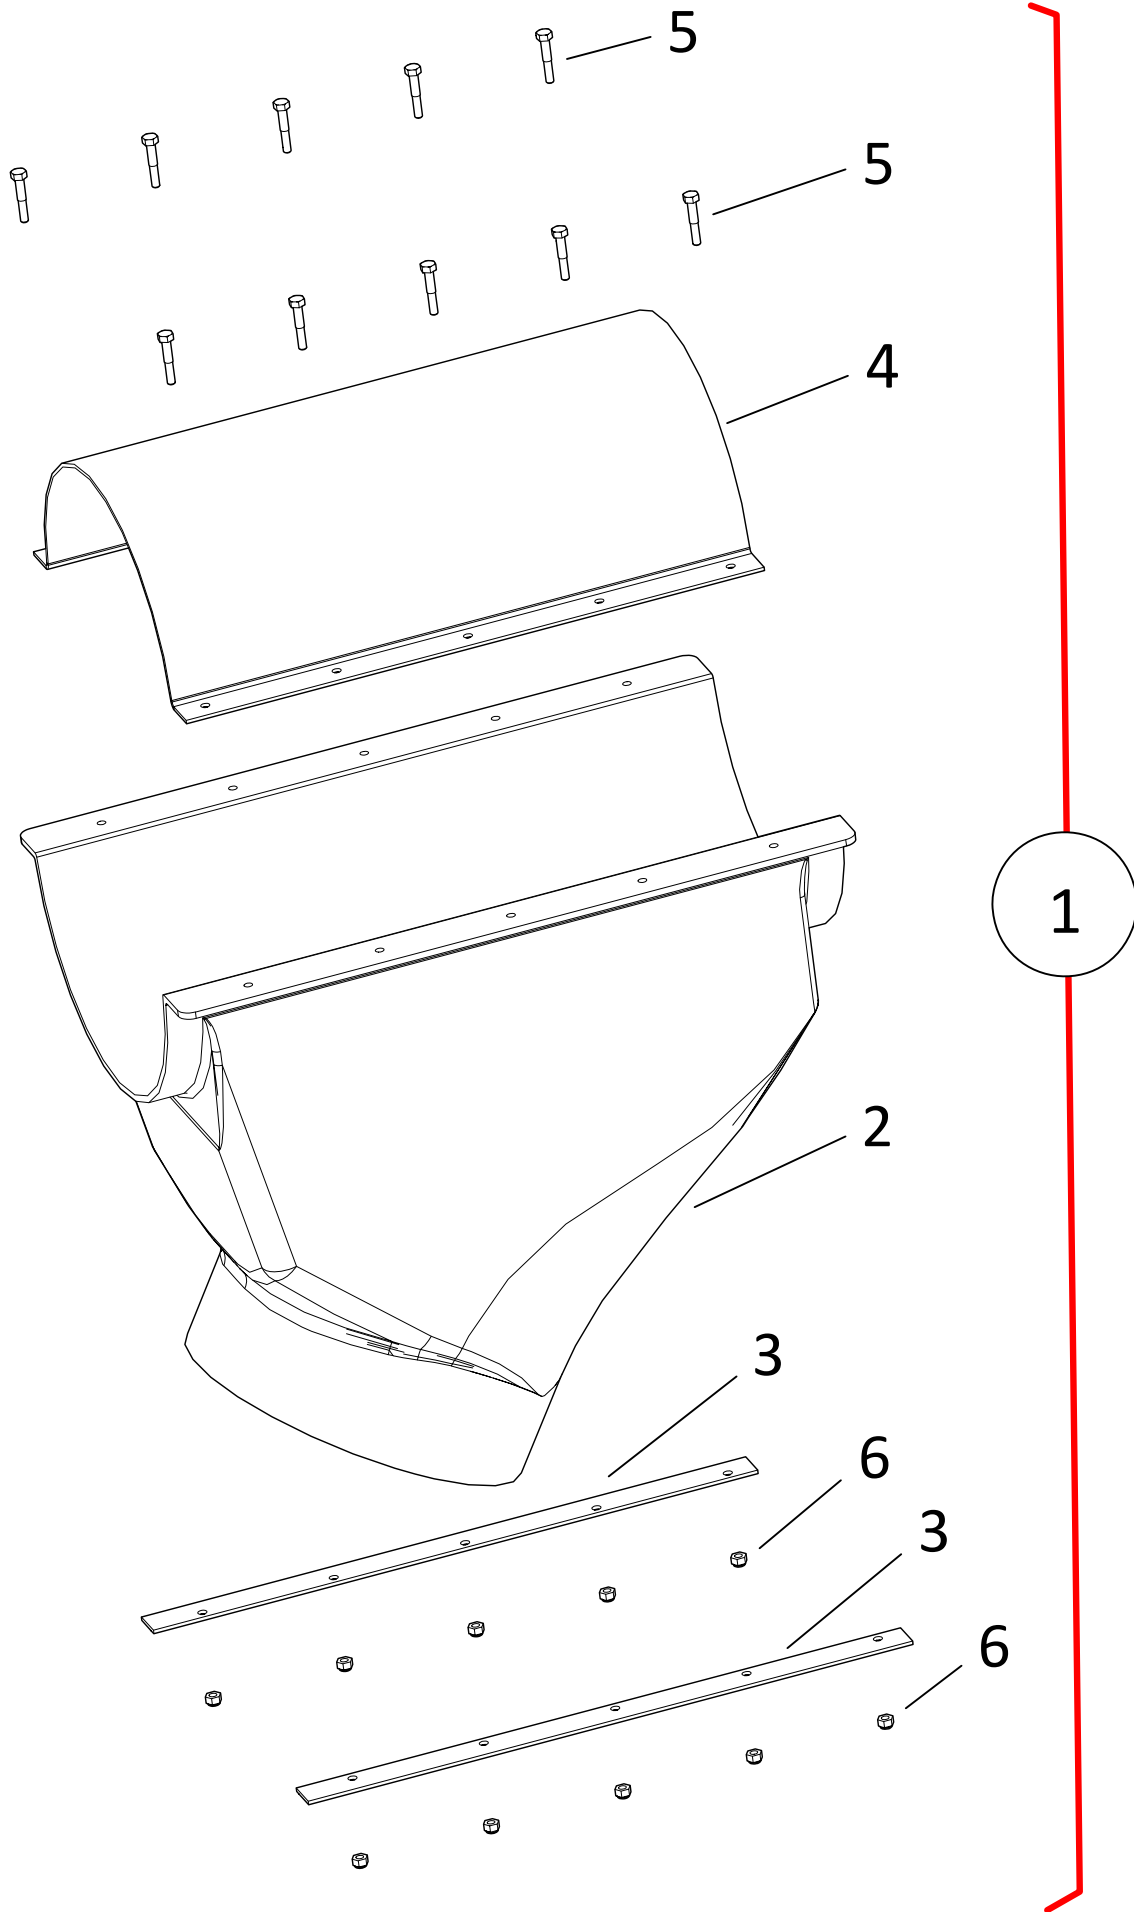

PLASTIC SPOUT HEAD KIT, 60 DEG (A447)

PLASTIC SPOUT HEAD KIT, 60 DEG (A447)

ITEM	PART NO.	DESCRIPTION
1	05-A447	HX13 60 DEG PLASTIC SPOUT HEAD KIT
2	10-24395	60 DEG PLASTIC SPOUT, HX130
3	10-24396	REINFORCEMENT BAR, HX13 SPOUT
4	10-24397	SPOUT BACK BAND, HX13 SPOUT
5	10-17712	BOLT, 5/16" X 1-3/4"
6	10-19980	LOCKNUT, 5/16" PLTD