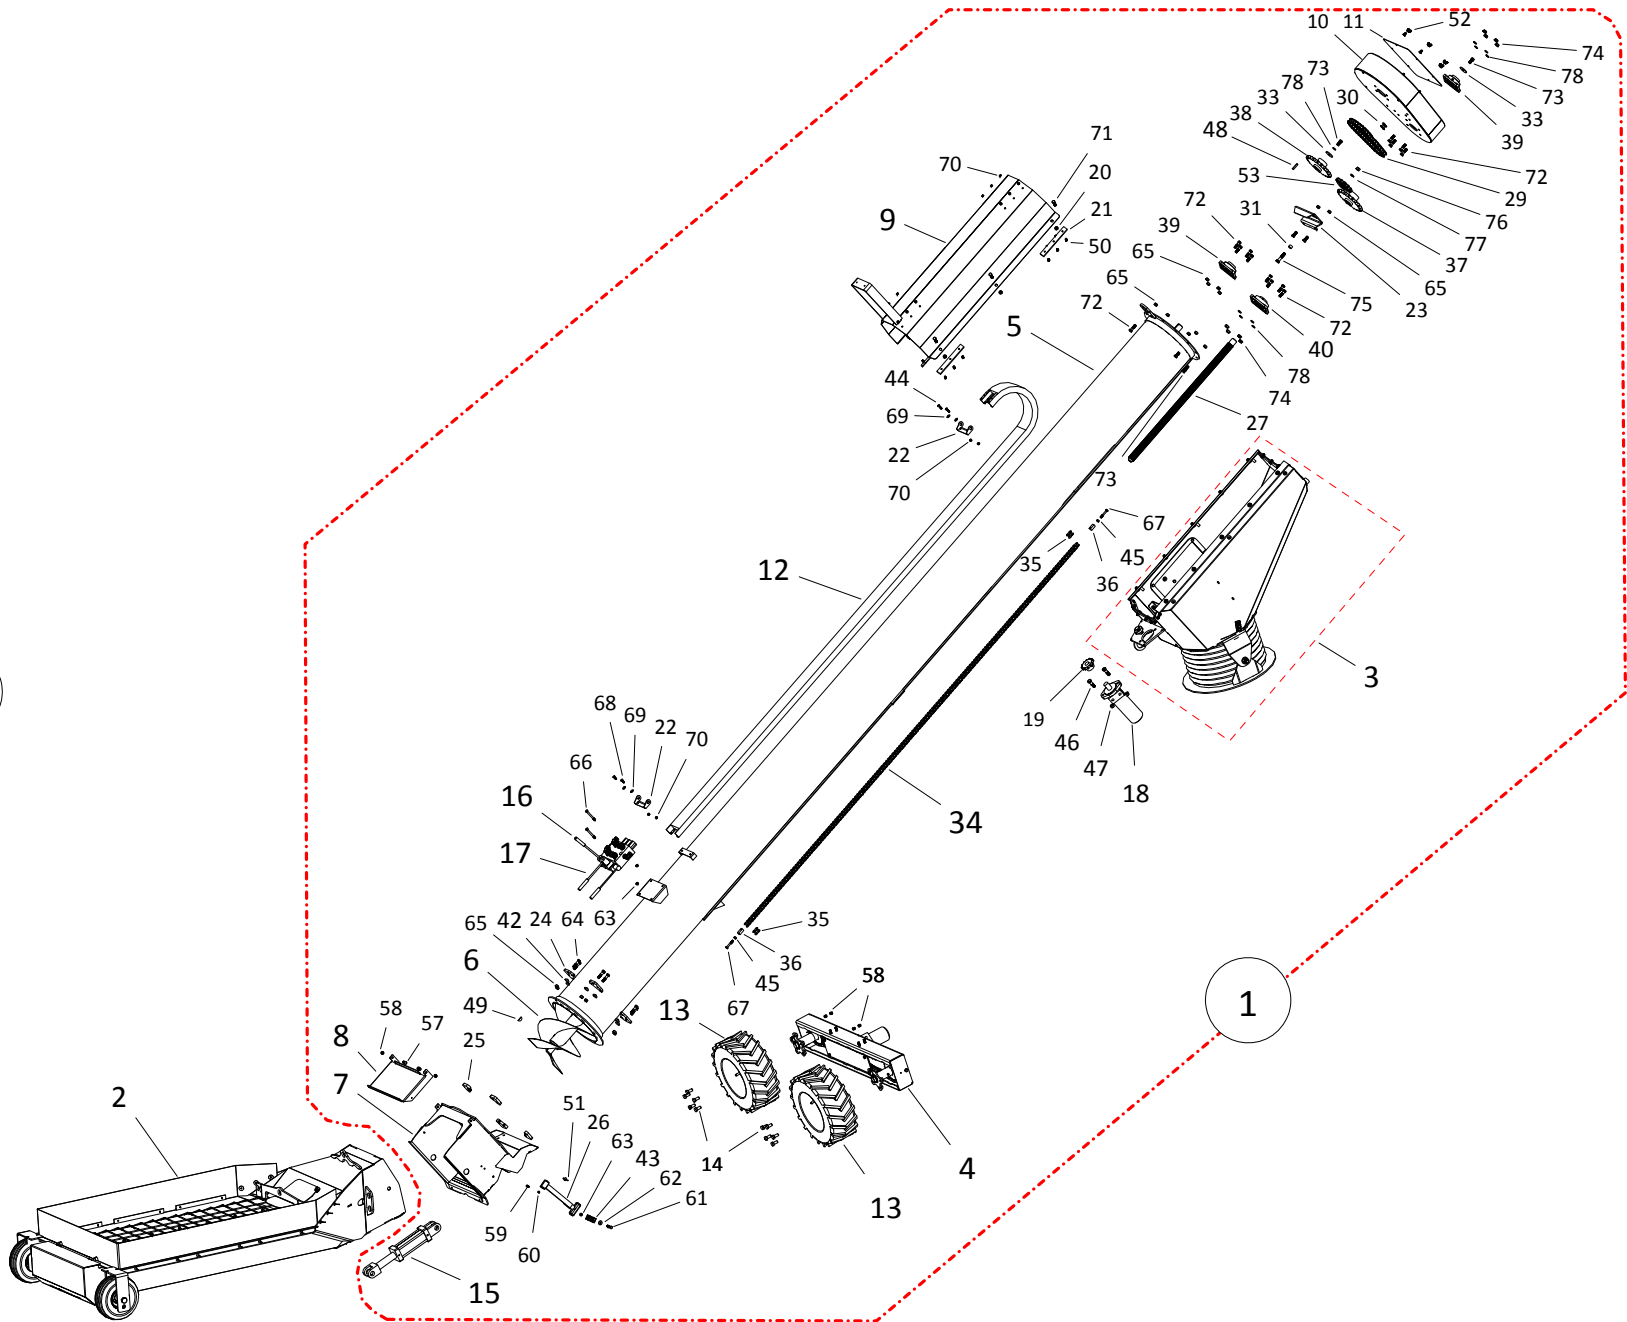

79

X-TEND ASSEMBLY (A477)

ITEM	PART NO.	DESCRIPTION
1	10-22832	13" MKXTEND TUBE ASSY
2	10-22748	X-TEND HOPPER ASSY, 13"
3	10-22799	13" COLLECTOR ASSEMBLY, RODONO
4	10-22905	POWERSWING ASSY, 13" RODONO
5	10-22834	13" RETRACTOR TUBE ONLY, RODONO
6	10-22835	RETRACTOR FLIGHT, RODONO
7	10-22774	RETRACTOR, RODONO
8	10-22778	RETRACTOR LID, RODONO
9	10-22811	COLLECTOR COVER, RODONO
10	10-22860	CHAINBOX, RODONO
11	10-22866	CHAINBOX ACCESS DOOR, RODONO
12	10-22838	CABLE TRAY CARRIER X 3', 240-10-125
13	10-20137	POWERSWING 5 BOLT WHEEL ASSM
14	10-20565	1/2" X 1" NF #5 WHEEL BOLT BLACK
15	10-22789	HYDRAULIC CYLINDER
16	10-22979	HYD VALVE ASSY, 13" RODONO
17	10-22839	3 SPOOL VALVE
18	10-22869	HYDRAULIC MOTOR
19	9900180	SPROCKET, 60B12 X 1
20	10-19596	WHIZNUT 3/8" 9900788
21	10-22809	SMALL COLLECTOR WEAR STRIP
22	10-22958	LOCKING BRACKET, 2100-12PZ
23	10-22953	CHAINBOX TIGHTENER Z BRKT, RODONO
24	10-22805	FLANGE HOLDER PLATE, RODONO
25	10-22960	RETRACTOR SWVL SPACER BLOCK, RODONO
26	10-22870	HOOD LATCH, 7-7/8"
27	10-22867	SPLINE SHAFT, 1-3/8" DIA
29	10-23040	CHAIN, #80-43P W/ CONNECTOR LINK
30	10-19323	#80 CONNECTOR LINK (HEAVY)
31	10-22946	TIGHTENER SPACER, RODONO
33	10-22865	TIGHTENING WASHER, RODONO
34	10-23041	CHAIN, #60-161P W/ CONNECTOR LINKS
35	10-19433	#60 CONNECTOR LINK 9900771-2
36	10-22836	SLIDING CHAIN TIGHTNER
37	10-22863	SPROCKET, UPPER CHAINBOX, RODONO
38	10-22935	SPROCKET, UPPER CHAINBOX, RODONO
39	10-22788	BEARING, FHF206-20G
40	10-22930	BEARING, FHF207-22G
42	10-22806	WEAR BUTTON
43	10-28732	EMP-LB004 LINE BLOCK
44	10-20445	BOLT, 1/4" X 1" GR8 PLTD
45	10-17871	HEX NUT, 5/16" PLAIN GR2
46	10-19974	BOLT, 1/2" 1-3/4" GR8 9900133
47	10-19599	LOCKNUT 1/2" 9900538
48	10-19606	KEY, 1/4" X 1-1/2" SQ 700615
49	10-19224	1/4" X 1" WOODRUFF KEY (4503192)
50	10-22954	BUTTON HEAD CAP SCREW, 1/4" X 3/4" GR5
51	10-20399	3/16" X 5/8" GRIP RIVET
52	10-22938	WING NUT, 5/16" PLTD
53	10-28639	SPROCKET, IDLER, 80B12 X 0.5"ID