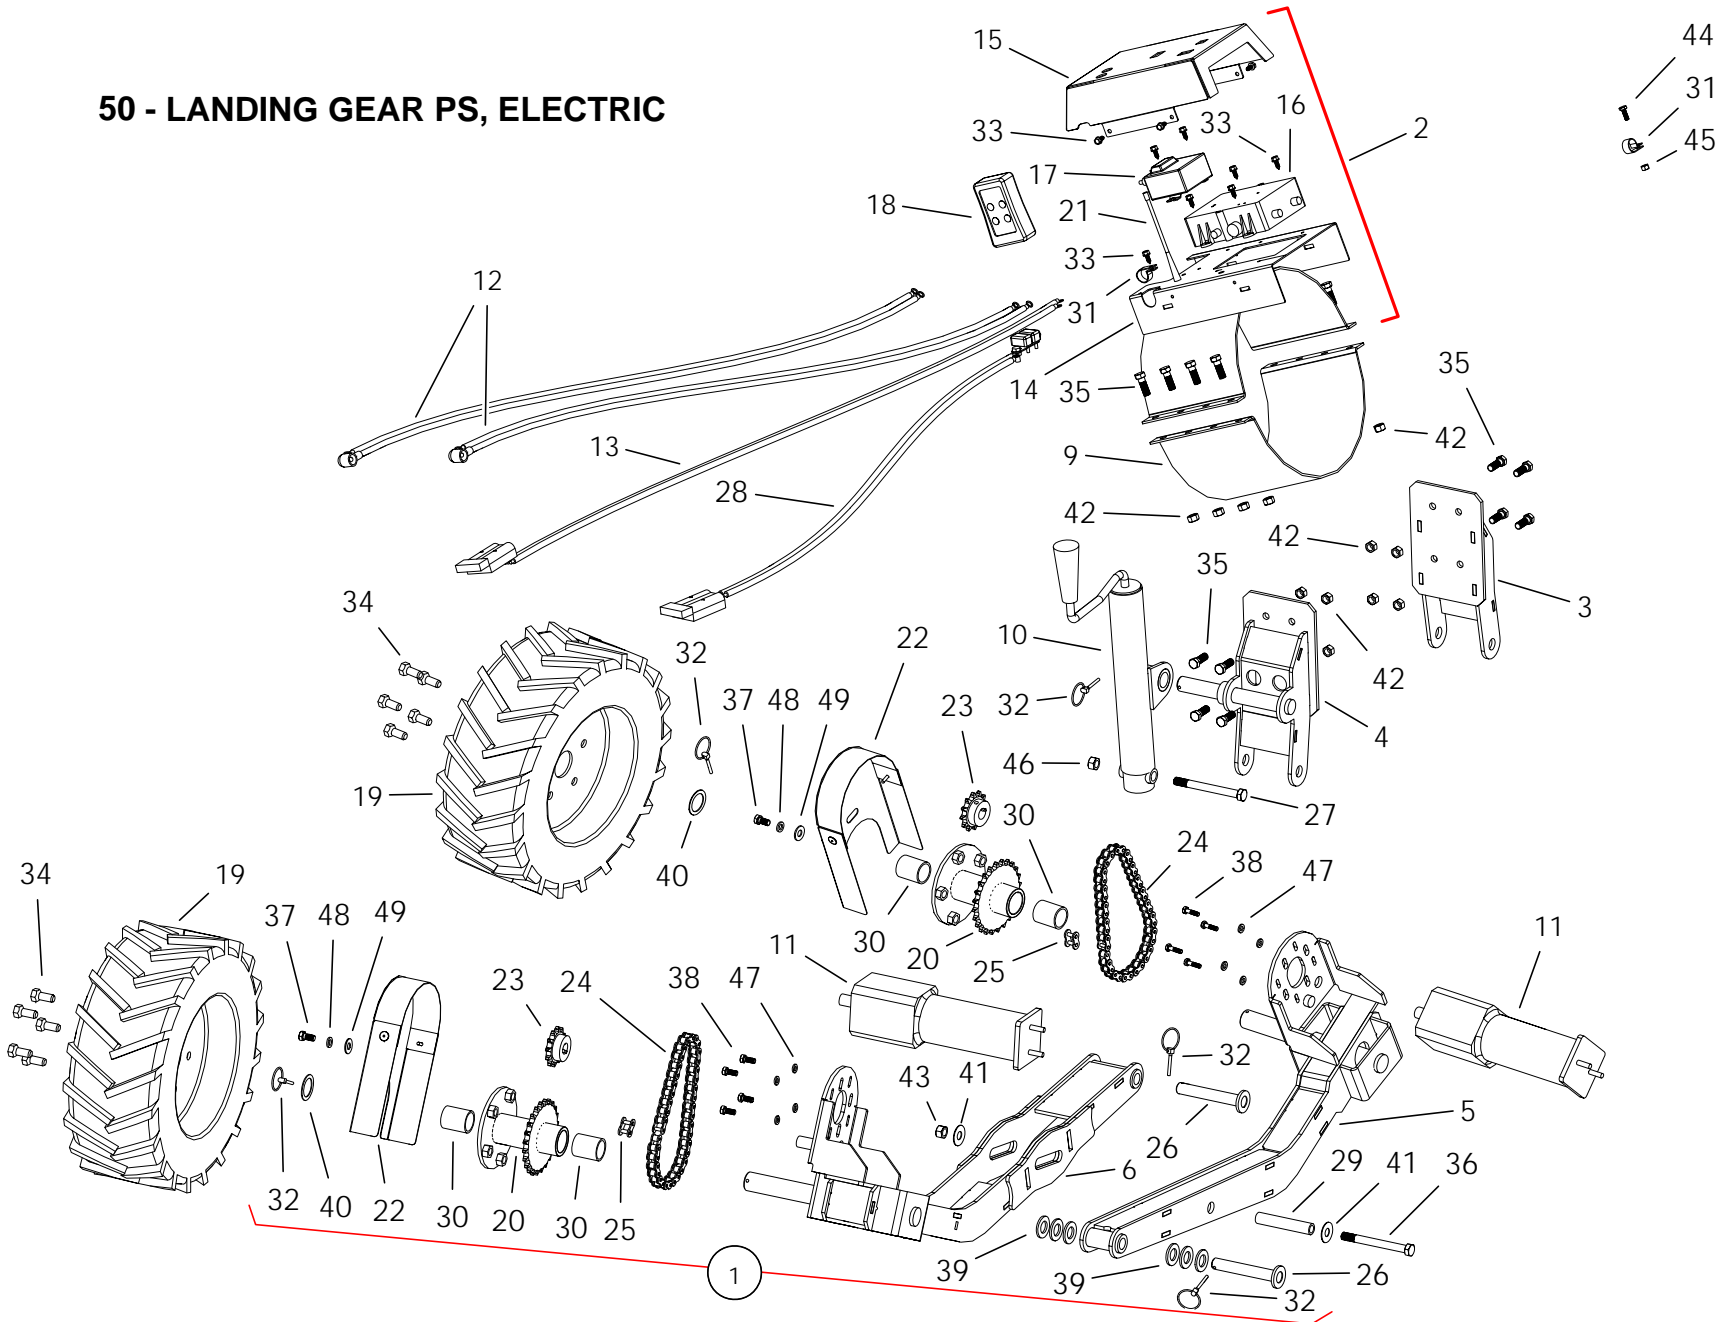

50 - LANDING GEAR PS, ELECTRIC

ELECTRIC LANDING GEAR POWER SWING - 13" (A334)

ELECTRIC LANDING GEAR POWER SWING - 13" (A334)

ITEM	PART NO.	DESCRIPTION
1	10-22563	LANDING GEAR PS ELEC, ASSEMBLY
2	10-20158	ASSY, 13" P/S TOP CLAMP RECEIVER
3	10-22554	ATTACH, RH, LGPS
4	10-22553	MANUAL JACK ATTACH, MKX/X130 LGPS
5	10-22562	SHORT X-ARM, RH, LGPS
6	10-22564	SHORT X-ARM, LH, LGPS
9	10-27455	12-3/4" HITCH RING
10	10-22555	JACK, MANUAL, LANDING GEAR PS
11	10-20138	MOTOR, 12V DC
12	10-20168	WIRE HARNESS - CONTACTOR TO MOTOR
13	10-22582	WIRE ASSY CONTACTOR/QUICK CONNECT
14	10-20177	13" TOP CLAMP W.A. RC - POWERSWING
15	10-20178	COVER, PS RECEIVER ARMOR - POWERSWI
16	10-20135	9200RX RECEIVER
17	10-20136	9824 CONTACTOR
18	10-20134	TRANSMITTER
19	10-20137	POWERSWING 5 BOLT WHEEL ASSM
20	10-20166	ASSY HUB, W/ BUSHING
21	10-20524	ANTENNA
22	10-22164	CHAIN GUARD, LANDING GEAR
23	10-20210	50B12 X 3/4 SPROCKET
24	10-19133	W70 CHAIN
25	10-19134	#50 CONNECTOR LINK 4500077
26	10-22168	PIN, LANDING GEAR
27	10-27815	BOLT, 5/8" X 4" NC,PLT
28	10-20169	WIRE ASSY BATTERY TO QUICK CONNECT
29	10-22187	SLIDER BUSHING, LANDING GEAR
30	10-19776	BUSHING, 1-1/4"
31	10-20268	5/8 X 1/2 INSULATED CLAMP
32	10-29998	LYNCH PIN 3/16 X 1-1/4 Y.ZINC PLTD
33	10-19274	SELF TAPPING SCREW 9900132
34	10-20565	1/2" X 1" NF #5 WHEEL BOLT BLACK
35	10-18698	BOLT 7/16" X 1-1/4" 9900219
36	9900564	1/2" X 5" UNC BOLT GR5 PLTD
37	10-19540	BOLT, 3/8 X 3/4" PLT 9900530
38	10-19988	BOLT, 1/4" X 1" GR2 9900603
39	10-19979	WASHER, 3/4" FLAT 9900713
40	10-17651	1-1/4" RIM WASHER
41	10-17401	WASHER 1/2" FLAT 9900565
42	10-17593	7/16" NC NYLON LOCKNUT GR 5 YLW PLT
43	10-19599	LOCKNUT 1/2" 9900538
44	9900800	1/4" X 3/4" NC BOLT GR 5 PLTD
45	10-28449	LOCKNUT 1/4" 9900562
46	10-19600	LOCKNUT 5/8" 9900831
47	9900783	1/4" LOCKWASHER PLTD
48	10-19604	LOCKWASHER 3/8" PLTD 9900528
49	10-17392	WASHER 3/8" FLAT PLTD 0601008
50	05-A334	MKX/X/HX13 LG GEAR ELEC POWERSWING