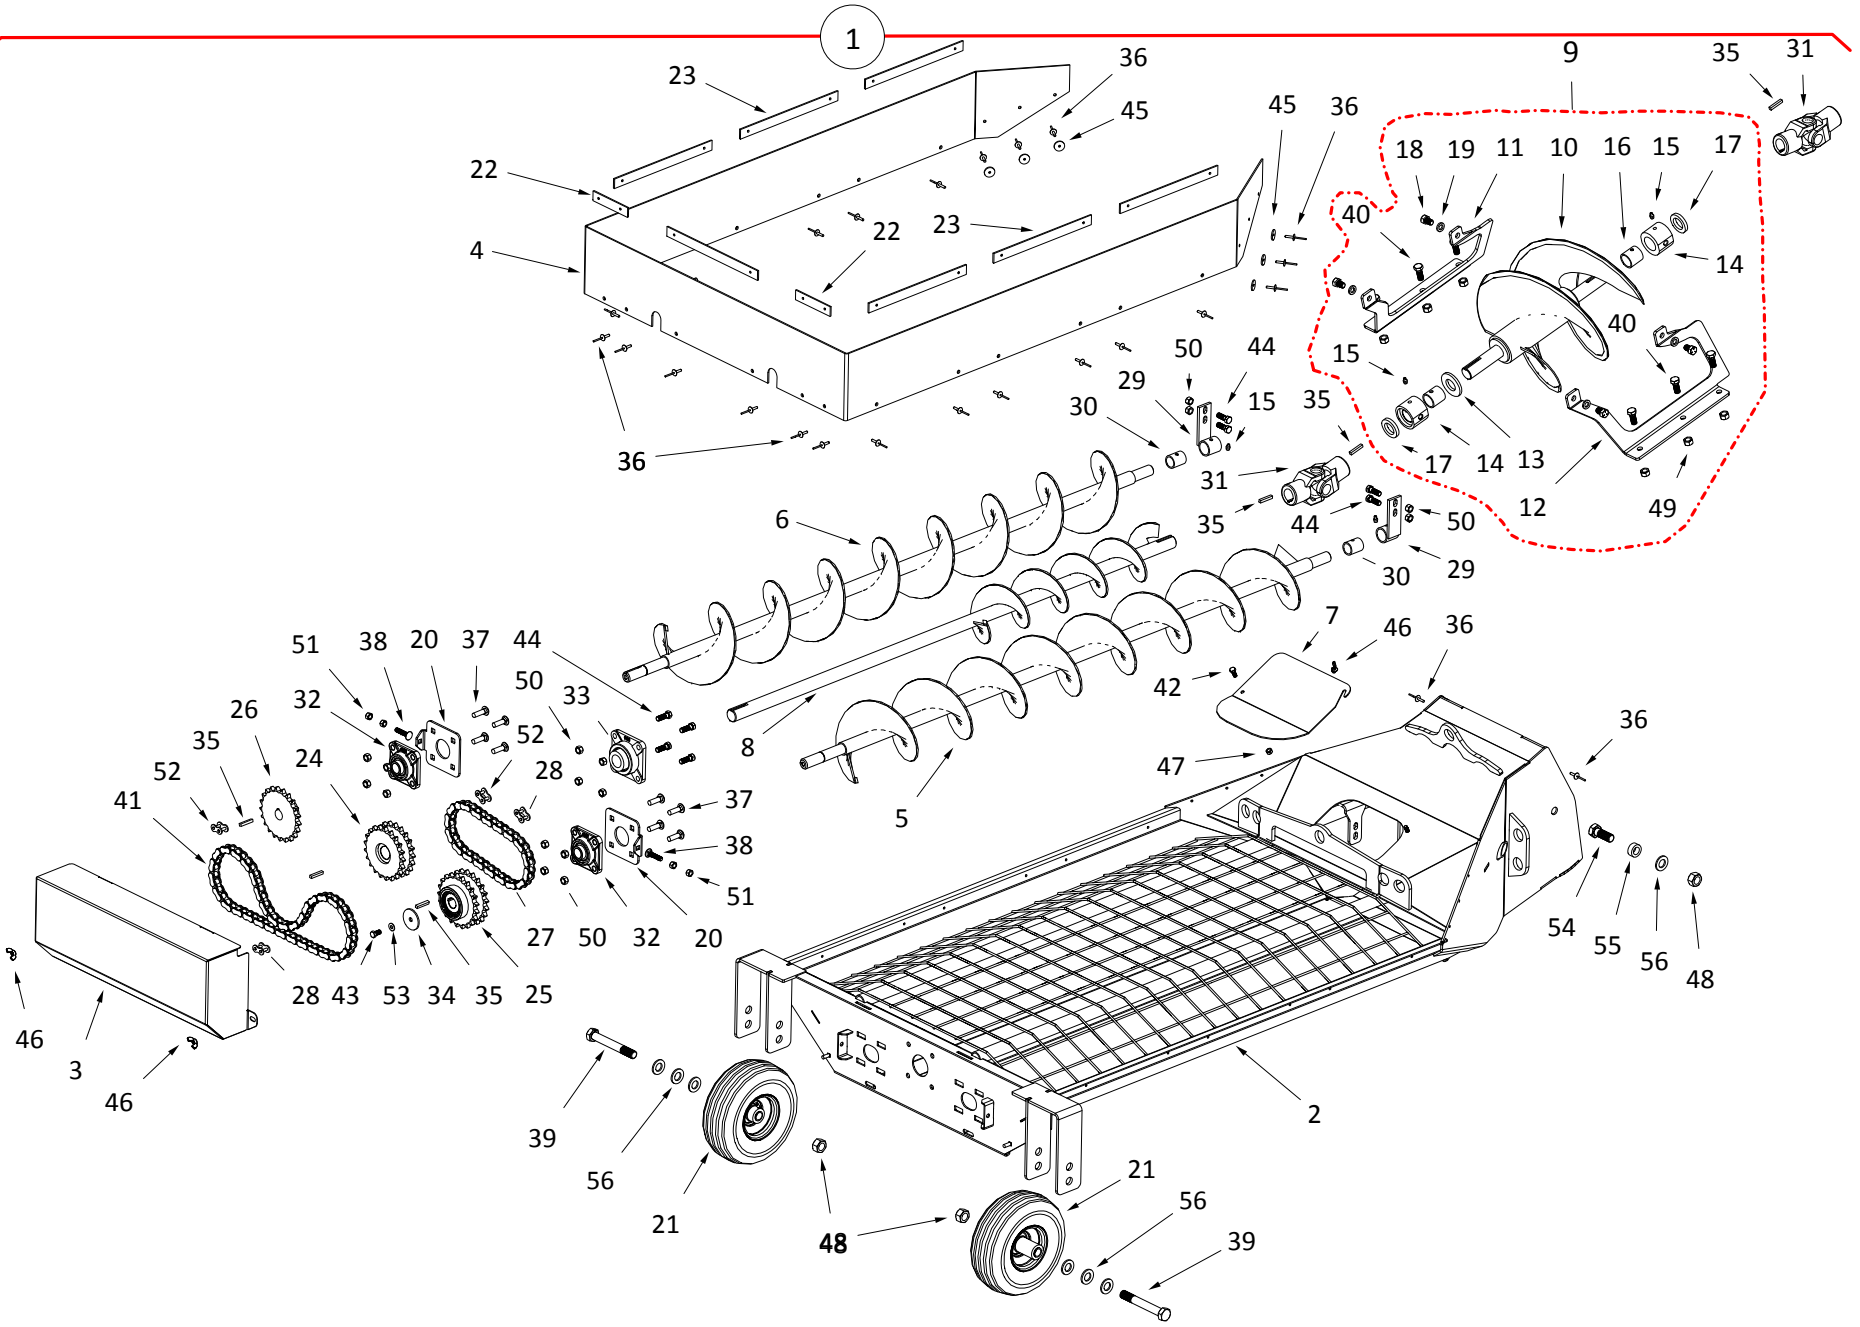

X-TEND HOPPER

ITEM	PART NO.	DESCRIPTION
1	10-22748	X-TEND HOPPER ASSY, 13"
2	10-22749	HOPPER ONLY, 13" RODONO
3	10-22751	CHAIN GUARD, HOPPER, 13" RODONO
4	10-22752	RUBBER BELTING, HOPPER, 13" RODONO
5	10-22754	13" HOPPER FLIGHT, RH, RODONO
6	10-22755	13" HOPPER FLIGHT, LH, RODONO
7	10-22756	TRANS INSPECTION COVER, 13" RODONO
8	10-22757	JACKSHAFT FLIGHT, HOPPER, RODONO
9	10-22765	TRANS FLIGHT ASSEMBLY, 13" RODONO
10	10-22772	TRANSITION FLIGHT, RODONO
11	10-22769	TRANS BUSHING MOUNT, LH, 13" RODONO
12	10-22770	TRANS BUSHING MOUNT, RH, 13" RODONO
13	10-22771	TRANS THRUST WASHER, RODONO
14	10-22766	TRANS BUSHING ASSEMBLY, 13" RODONO
15	10-19222	GREASE FTG ZERK 1/4-28 SAE CZ PLTD
16	10-22768	P285 - 12 POROUS BRONZE BUSHING
17	10-18403	GEARBOX SEAL
18	10-22936	BOLT, 1/2" X 3/4" GR5 PLTD
19	10-19605	LOCK WASHER, 1/2" PLTD
20	10-22782	BEARING TENSIONER PLATE, RODONO
21	10-17522	LOW PRO HOPPER WHEEL
22	10-22049	4-3/4 BELTING ATTACH STRAP
23	10-22051	12-1/2 BELTING ATTACH STRAP
24	10-22785	DOUBLE DRIVE SPROCKET, 13" RODONO
25	10-22780	RODONO IDLER SPROCKET
26	10-22786	SPROCKET, 60B21 X 1
27	10-23044	CHAIN, #60-37P W/ CONN & HALF LINK
28	10-19433	#60 CONNECTOR LINK 9900771-2
29	10-22753	BUSHING, HOPPER, 13" RODONO
30	10-19149	1" BUSHING
31	10-22790	U-JOINT (BLACK)
32	10-22787	BEARING, FHF205-16G
33	10-22788	BEARING, FHF206-20G
34	10-22797	IDLER SPROCKET WASHER, RODONO
35	10-19606	KEY, 1/4" X 1-1/2" SQ 700615
36	10-20399	3/16" X 5/8" GRIP RIVET
37	10-22941	CARRIAGE BOLT, 7/16" X 1-1/4" GR5 PLTD
38	10-22937	CARRIAGE BOLT, 3/8" X 1-3/4" GR5 PLTD
39	10-29997	3/4" X 5-1/2" NC BOLT GR 8 PLTD
40	10-19588	BOLT 1/2" X 1-1/4" 9900588
41	10-23043	CHAIN, #60-59P W/ CONN & HALF LINK
42	10-19538	BOLT, 5/16 X 3/4 PLTD 9900797
43	10-19540	BOLT, 3/8 X 3/4" PLT 9900530
44	10-18698	BOLT 7/16" X 1-1/4" 9900219
45	10-18186	RIVET WASHER, 3/16" X 1" PLTD
46	10-22938	WING NUT, 5/16" PLTD
47	10-19980	LOCKNUT, 5/16" PLTD
48	10-19601	LOCKNUT, 3/4" PLTD
49	10-19599	LOCKNUT 1/2" 9900538
50	10-19598	LOCKNUT 7/16" 9900643