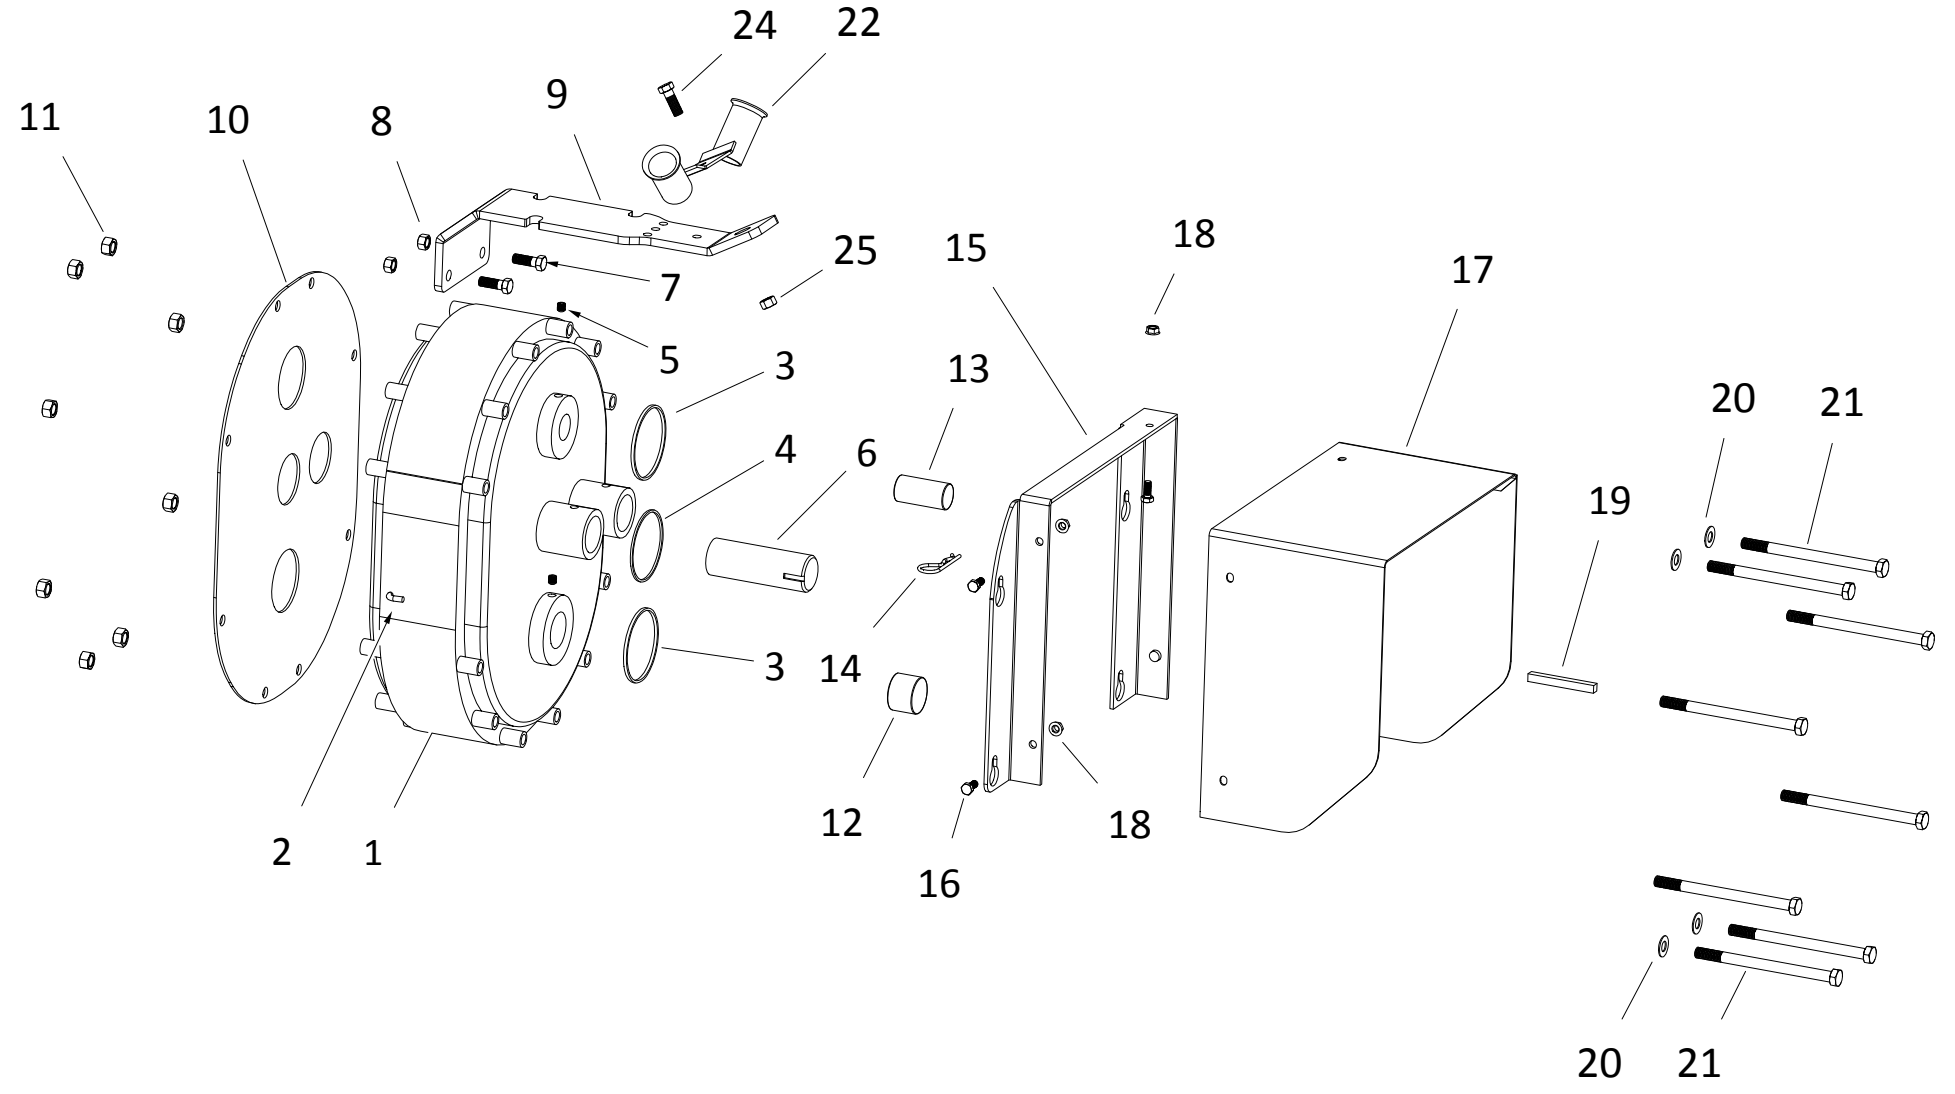

27

SPEED REDUCER (A262)

ITEM	PART NO.	DESCRIPTION
1	10-27710	M1000-3 SPEED REDUCER
2	10-28603	BREATHER TUBE AND VENT PLUG
2A	10-20353	VENT PLUG ONLY
3	10-28527	OIL SEAL (95 X 75 X 10)
4	10-28526	OIL SEAL (80 X 60 X 12)
5	10-19608	5/16" X 3/8" SET SCREW
6	10-28305	REPLACEMENT SPLINE SHAFT
7	10-18698	BOLT 7/16" X 1-1/4" 9900219
8	10-19598	LOCKNUT 7/16" 9900643
9	10-20043	X10/13 PTO/VALVE BRACKET
10	10-29996	REDUCER SEALING PLATE
11	10-19599	LOCKNUT 1/2" 9900538
12	10-27722	SR BTM SHAFT, 1-3/4"
13	10-27721	SR TOP SHAFT, 1-1/4"
14	10-19463	210 HITCH PIN 4500070
15	10-20040	REDUCER SHIELD BRACKET
16	10-19538	BOLT, 5/16X3/4 PLTD 9900797
17	10-20041	REDUCER PTO SHIELD
18	10-19595	WHIZNUT 5/16" 9900129
19	10-17066	SQUARE KEY, 3/8" X 1-3/4"
20	10-17401	WASHER 1/2" FLAT 9900565
21	10-27719	BOLT, 1/2" X 7" UNC-13, GR5
22	10-17467	MK91 DOUBLE HOSE HOLDER
24	10-18955	BOLT 3/8" X 1" 9900699
25	10-17402	LOCKNUT 3/8" 0601007
26	10-29272	LOCKING SYSTEM KIT
27	05-A262	SPEED REDUCER KIT