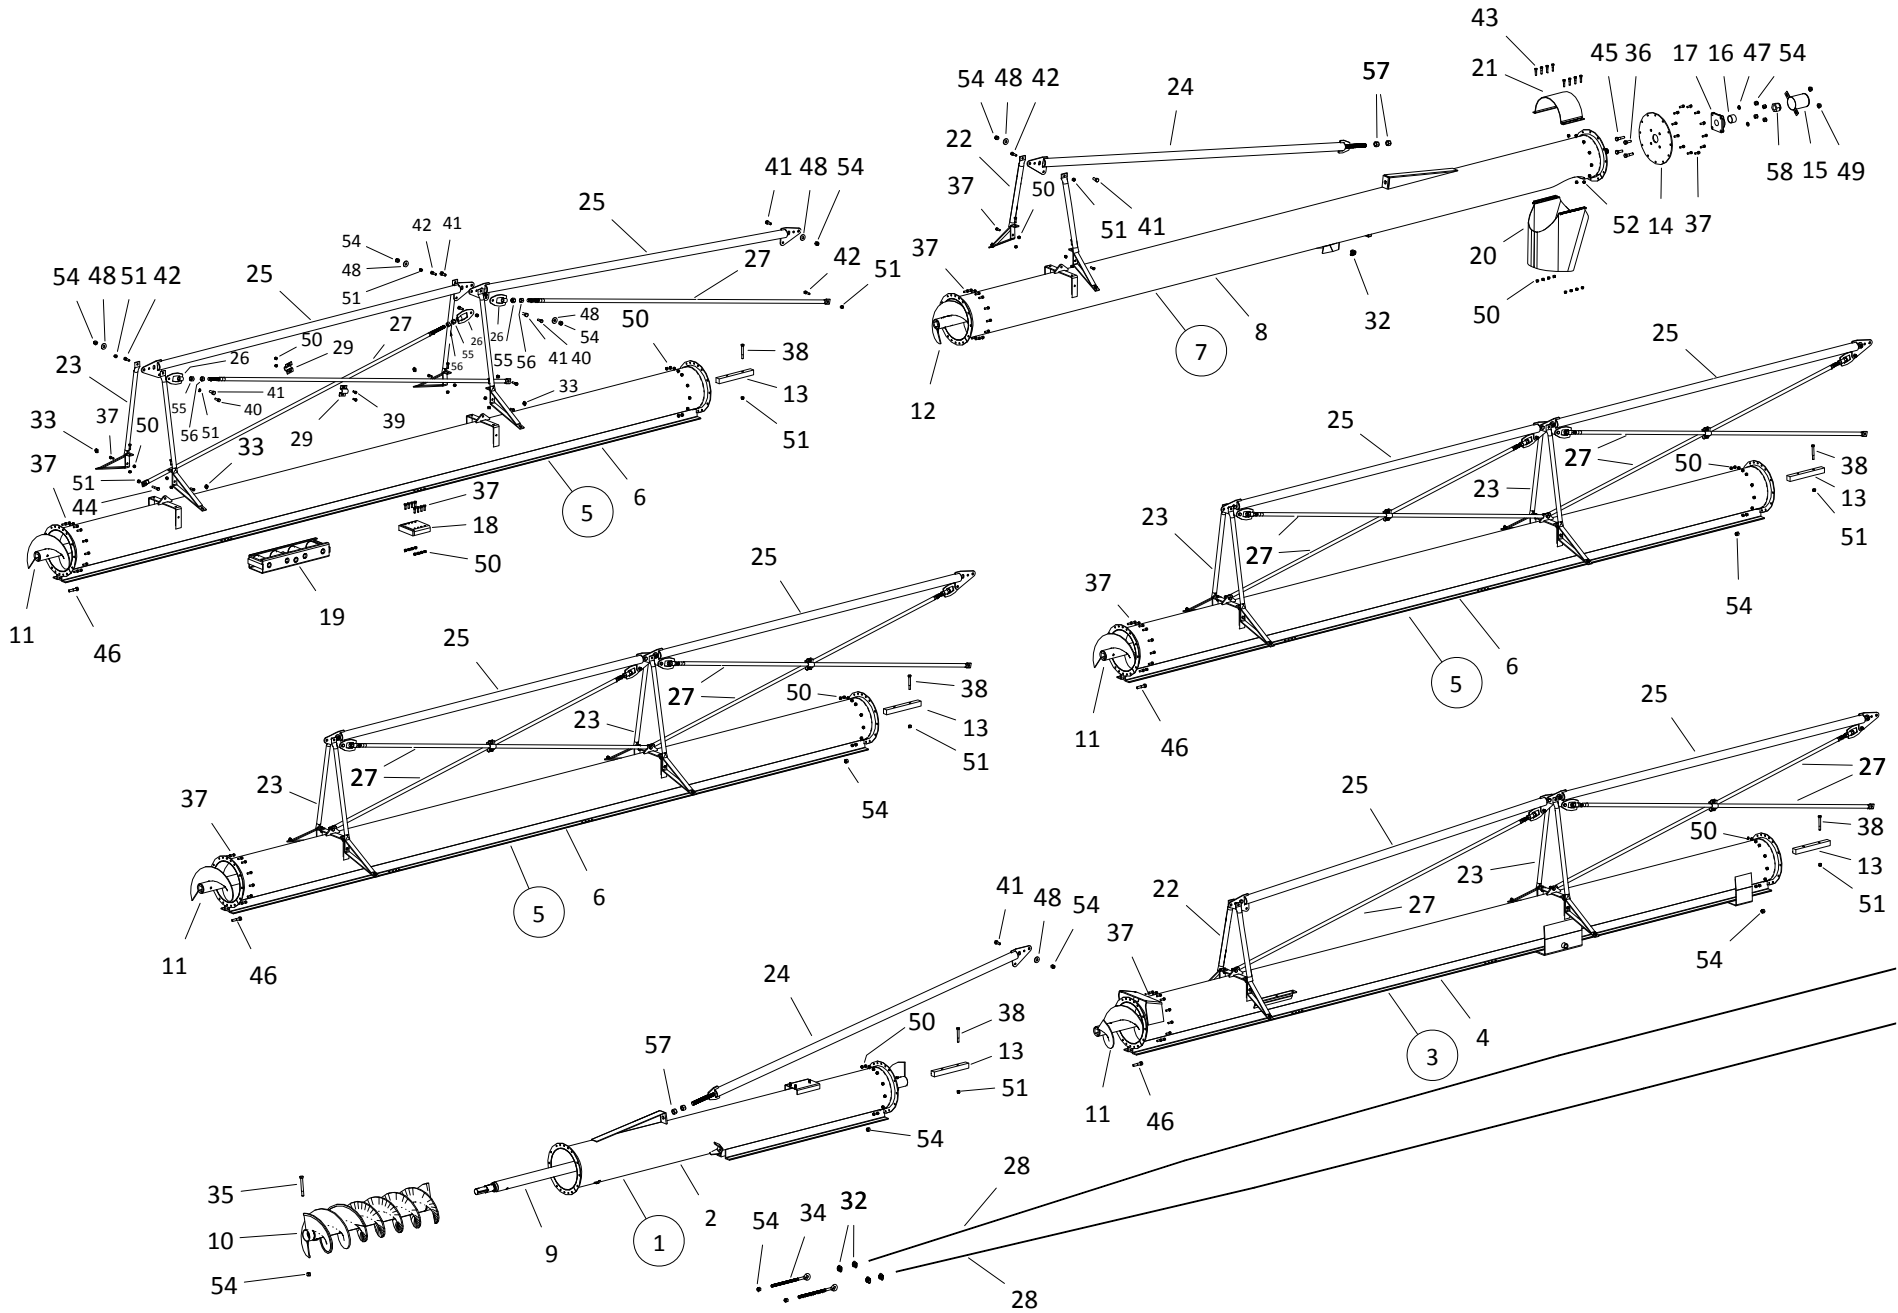

TUBE & TRUSS COMPONENTS, HX13-114 SILVER (2020)

ITEM	PART NO.	DESCRIPTION
1	200436SR	HX13-114 LOWER TUBE BUNDLE (2020)
2	200437SR	HX13-114 LOWER TUBE WELD'T (2020)
3	200438SR	HX13-114 LOWER MID TUBE BDL (2020)
4	200439SR	HX13-114 LOWER MIDDLE TUBE (2020)
5	200432SR	HX13-114 MIDDLE TUBE BUNDLE (2020)
6	200433SR	HX13-114 MIDDLE TUBE (2020)
7	200429SR	HX13-74/84/94/114 UTB (2020), SR
8	200430SR	HX13-74/84/94/114 UPR TUBE 2020, SR
9	201290	HX13114 LWR FLIGHT W/AR BOOT FLIGHT
10	10-24298	HX13 BOOT FLIGHT
11	10-29987	MIDDLE FLIGHT
12	10-29986	UPPER FLIGHT
13	10-29985	FLIGHT CONNECTING SHAFT
14	10-29231WH	FLIGHT BEARING MOUNT PLATE
15	10-27576WH	THRUST ADJUSTER COVER SA13 4505104
16	10-21171	BUSHING THRUST ADJUSTER
17	10-18518	1-3/4 PILLOW BLOCK BEARING
18	10-20296	TRACK STOP
19	10-20295WH	TRACK SHOE, RED
20	200423RD	2-PIECE SPOUT
21	10-27455	12-3/4" HITCH RING
22	10-17459	MK91 LOW TRUSS BRACKET
23	10-17460	MK91 HIGH TRUSS BRACKET
24	200419RD	TOP TRUSS - END
25	200418RD	TOP TRUSS - COMMON
26	200416RD	CROSS BRACE SHACKLE
27	200421RD	CROSS BRACE - LONG
28	10-17032	TRUSS CABLE, 3/8" X 100'0"
29	10-17405	CROSS BRACE CLAMP
32	10-18990	3/8" CABLE CLAMP
33	10-19333	5/16" CABLE CLAMP (YELLOW ZINC)
34	200531	5/8" X 14-1/2" EYE BOLT PLTD
35	10-17632	BOLT 5/8" X 5-1/2"
36	10-18544	BOLT 5/8" X 1-3/4" PLTD
37	10-18698	BOLT 7/16" X 1-1/4" 9900219
38	10-18947	BOLT 1/2" X 4" 9900647
39	10-19542	BOLT, 7/16" X 1" PLTD 4500068
40	10-19589	BOLT 1/2" X 1-1/2" 9900536
41	10-19590	BOLT 5/8" X 1-1/2" 9900167
42	10-19974	BOLT, 1/2" 1-3/4" GR8 9900133
43	10-19981	7/16" X 1-3/4" NC BOLT GR 8 PLTD
44	10-20772	1/2" X 2-1/2" GR8 PLTD
45	10-27589	BOLT, 5/8 X 2-1/2 PLTD 9900819
46	10-29251	5/8" X 2-3/4" NC BOLT GR 8 PLTD
47	10-17262	LOCKWASHER 5/8" PLTD
48	10-19966	WASHER, 5/8" FLAT 9900779
49	10-27588	5/8" SERRATED FLANGE NUT
50	10-17593	7/16" NC NYLON LOCKNUT GR 5 YLW PLT
51	10-17750	LOCKNUT 1/2"
52	10-19598	LOCKNUT 7/16" 9900643

TUBE & TRUSS COMPONENTS, HX13-114 SILVER (2020)

20