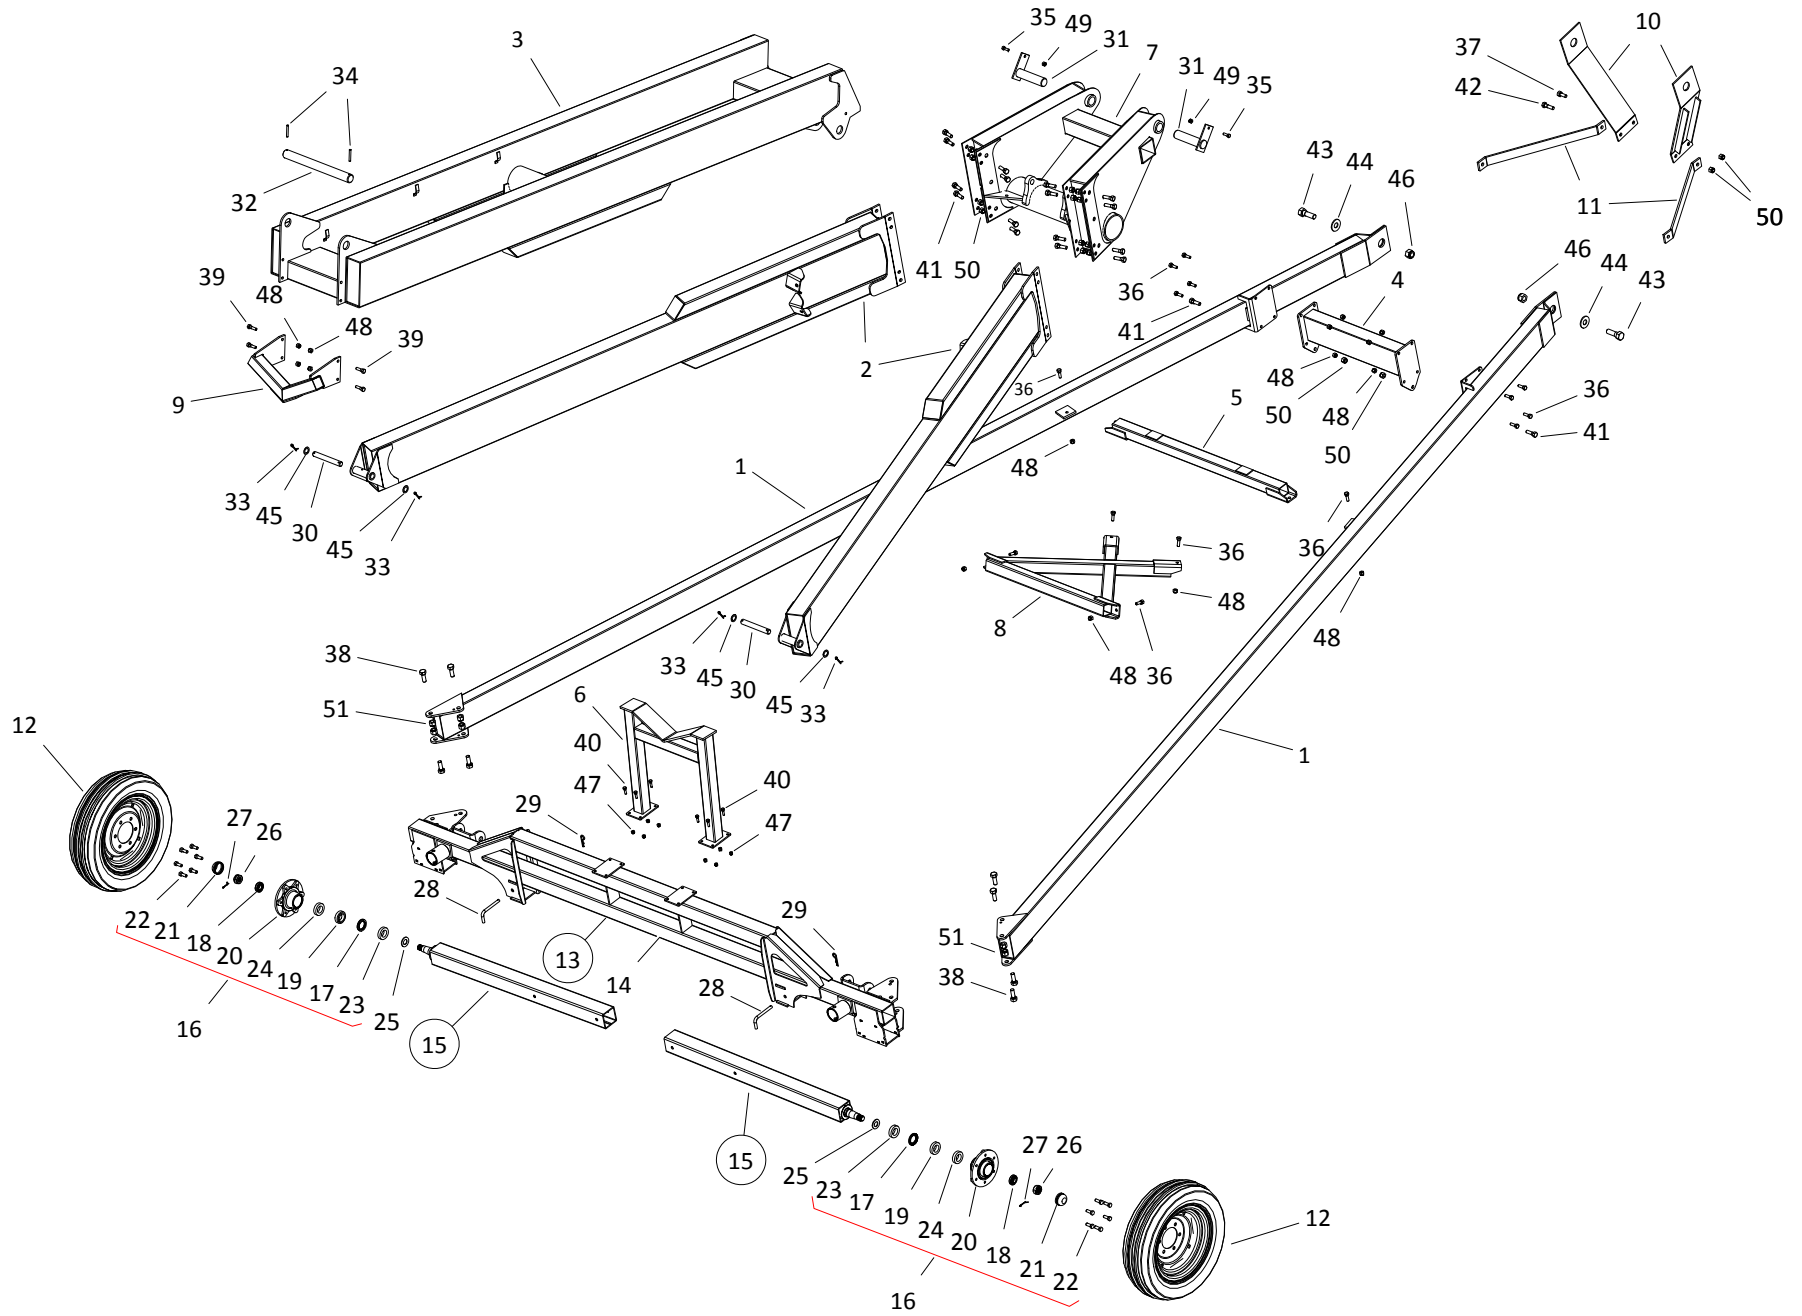

FRAME COMPONENTS, HX13-94 (2020)

ITEM	PART NO.	DESCRIPTION
1	10-29922RD	LOWER ARM
2	10-29924RD	LOWER SCISSOR ARM
3	10-29926RD	UPPER SCISSOR
4	10-29951RD	STABILIZER CROSS MEMBER
5	10-29954RD	SCISSOR REST
6	10-20240RD	TRANSPORT STAND
7	10-29910RD	BOWTIE
8	10-29911RD	BOWTIE CROSSBRACE
9	10-20241RD	TRANSPORT GUIDE
10	10-29950RD	STABILIZER BRACKET
11	10-29953RD	STABILIZER BRACE
12	10-29015	16 X 6 X 6 BOLT WHEEL ASSEM
13	10-22623RD	AXLE ASSY, 1 PIECE
14	10-22621RD	AXLE ONLY, 1 PIECE
15	10-29961	AXLE EXTENSION, RED
16	10-17013	HUB ASSEMBLY W/BAG, MK130 4504041
17	10-17006	HUB SEAL
18	10-19265	CONE BEARING 4500059-3
19	10-17007	LG HUB BEARNG
20	10-17009	HUB, MK130 6-BOLT 4504041-4
21	10-17012	MK130 DUST CAP 4504041-5
22	10-17561	1/2" X 1-1/4" WHEEL BOLT
23	10-19266	CUP 4500059-4
24	10-17008	MK130 LARGE HUB CUP 4504041-3
25	10-17010	WASHER, MK130 HUB
26	10-17011	NUT, 1" SLOTTED 0500704
27	10-19271	COTTER PIN 1/8 X 1-1/2 C.ZINC PLTD
28	10-19648	SADDLE PIN 4503223
29	10-19463	210 HITCH PIN 4500070
30	10-20049	LOWER SCISSOR ATTACH PIN
31	10-29929RD	SCISSOR PIN
32	10-20079	FRAME ATTACH PIN, UPPER SCISSOR
33	10-18098	COTTER PIN 1/4 X 1-3/4 C.ZINC PLTD
34	10-28584	COILED SPRING PIN 5/16 X 2-1/2 PLNO
35	10-18698	BOLT 7/16" X 1-1/4" 9900219
36	10-19589	BOLT 1/2" X 1-1/2" 9900536
37	10-19590	BOLT 5/8" X 1-1/2" 9900167
38	10-19592	BOLT 3/4" X 2" 9900823
39	10-19974	BOLT, 1/2" 1-3/4" GR8 9900133
40	10-19975	BOLT,3/8X 1-1/4 GR5 9900531
41	10-19991	BOLT, 5/8" X 2" GR8 9900818
42	10-27484	5/8" X 2-1/4" GR8 BOLT
43	10-28484	1" X 3" NC BOLT GRADE 5 PLTD
44	10-17020	WASHER, 1" FLAT 0500705
45	10-18097	1" RIM WASHER 9900052-2
46	10-17019	LOCKNUT, 1" 9900639
47	10-17402	LOCKNUT 3/8" 0601007
48	10-17750	LOCKNUT 1/2"
49	10-19598	LOCKNUT 7/16" 9900643
50	10-19600	LOCKNUT 5/8" 9900831

FRAME COMPONENTS, HX13-94 (2020)