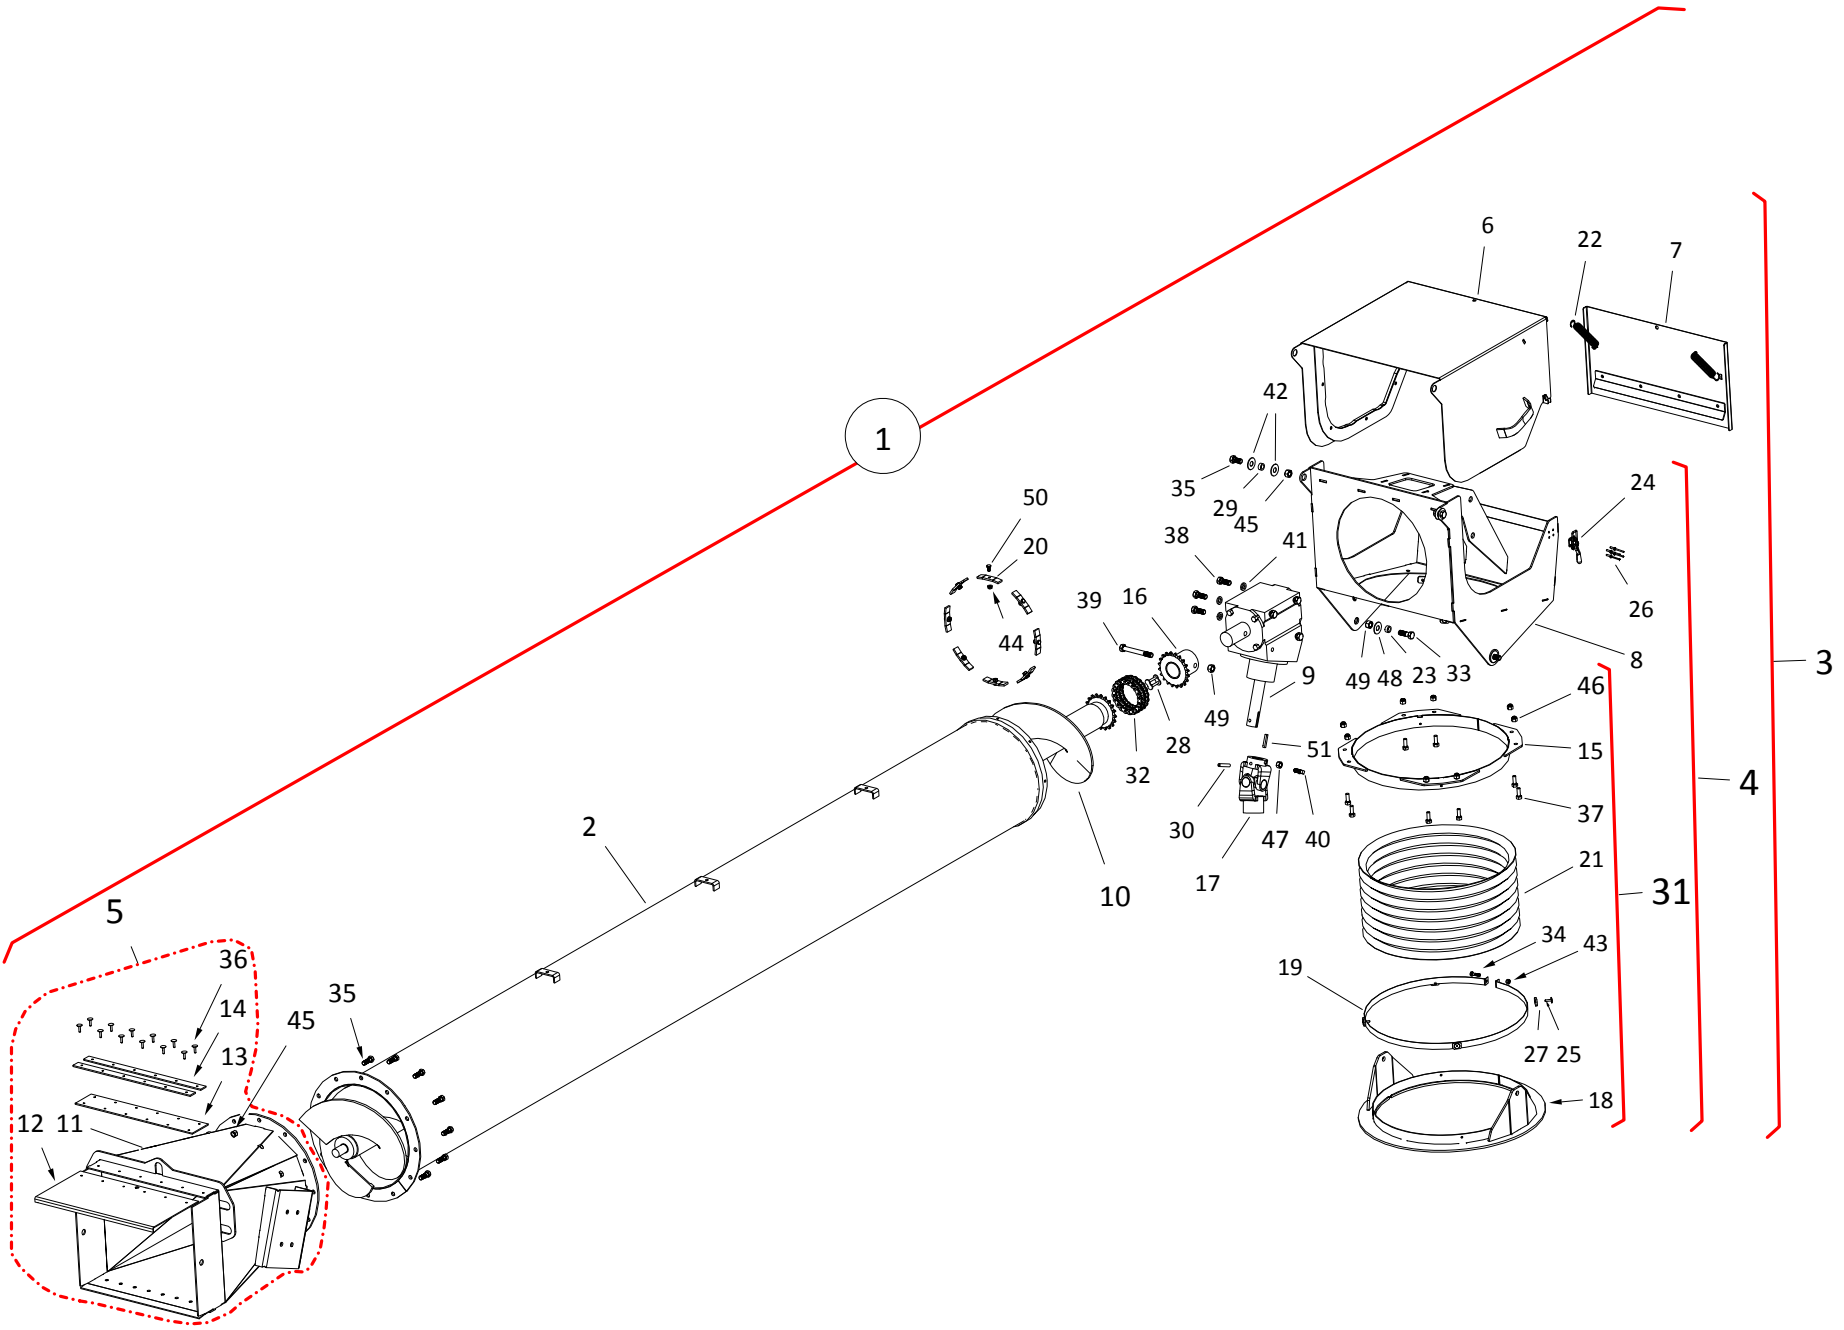

10 ft SWING TUBE, HX13

10 ft SWING TUBE, HX13

ITEM	PART NO.	DESCRIPTION
1	10-23662	GEAR SWING TUBE W/ TRANSITION
2	10-18931	SWING TUBE
3	10-21394	SPOUTHEAD W/DOOR AND LID
4	10-21004	SPOUT HEAD ASSEMBLY (2014)
5	200406RD	ASSEMBLY, TRANSITION
6	10-21022	SPOUT HEAD LID
7	10-21002	SPOUT HEAD DOOR
8	200392RD	SPOUT HEAD (2019)
9	10-27560	UPPER GEARBOX
10	10-24295	HX13 SWING FLIGHT
11	200407RD	LP TRANSITION
12	10-21100	X13 LP TRANSITION ACCESS DOOR
13	10-21101	MKX/X13 TRANSITION BELT
14	10-21102	MKX/X13 TRANSITION BELT STRAP
15	200391RD	SPOUT HEAD HOSE RING
16	10-29992	GEARBOX CONNECTOR
17	10-29139	SPLINED U-JOINT
18	10-21097	SPOUTHEAD BASE, MKX/X13 (2014)
19	10-20063	HOSE STRAP, SPOUT HEAD
20	10-18877	MK SPOUT ATTACH PLATE
21	10-29176	18" ID X 15" LONG CLEAR FLEX HOSE
22	10-18728	MK LID SPRING
23	10-21021	SPOUT HEAD BUSHING
24	10-20052	LATCH & CATCH
25	10-18185	LARGE FLANGE RIVET
26	10-23769	5/32 X 39/64 RIVET, LOW PROFILE
27	10-29252	DUCTING SECURE TAB, FLEX
28	10-20048	#50 DOUBLE CONNECTOR LINK
29	10-27889	LEVELLER BUSHING, TF
30	10-18079	COILED SPRING PIN 5/16 X 2 PLN.O
31	05-A449	MKX/X130 SPOUT HEAD-HOSE RING RPLCM
32	10-29895	#50-19P DOUBLE ROLLER CHAIN
33	10-19589	BOLT 1/2" X 1-1/2" 9900536
34	10-19988	BOLT, 1/4" X 1" GR2 9900603
35	10-18698	BOLT 7/16" X 1-1/4" 9900219
36	10-20399	3/16" X 5/8" GRIP RIVET
37	10-18955	BOLT 3/8" X 1" 9900699
38	10-19588	BOLT 1/2" X 1-1/4" 9900588
39	10-18947	BOLT 1/2" X 4" 9900647
40	10-29119	SETSCREW, 3/8" X 1" GR8 SQ END
41	10-19605	LOCK WASHER, 1/2" PLTD
42	10-17182	7/16 TRACK WASHER
43	10-28449	LOCKNUT 1/4" 9900562
44	10-19594	WHIZNUT 1/4" 9900130
45	10-19598	LOCKNUT 7/16" 9900643
46	10-17402	LOCKNUT 3/8" 0601007
47	10-17754	HEX NUT, 3/8" PLAIN
48	10-17401	WASHER 1/2" FLAT 9900565
49	10-19599	LOCKNUT 1/2" 9900538
50	10-19537	1/4X1/2 BOLT WSHR HEAD9900170