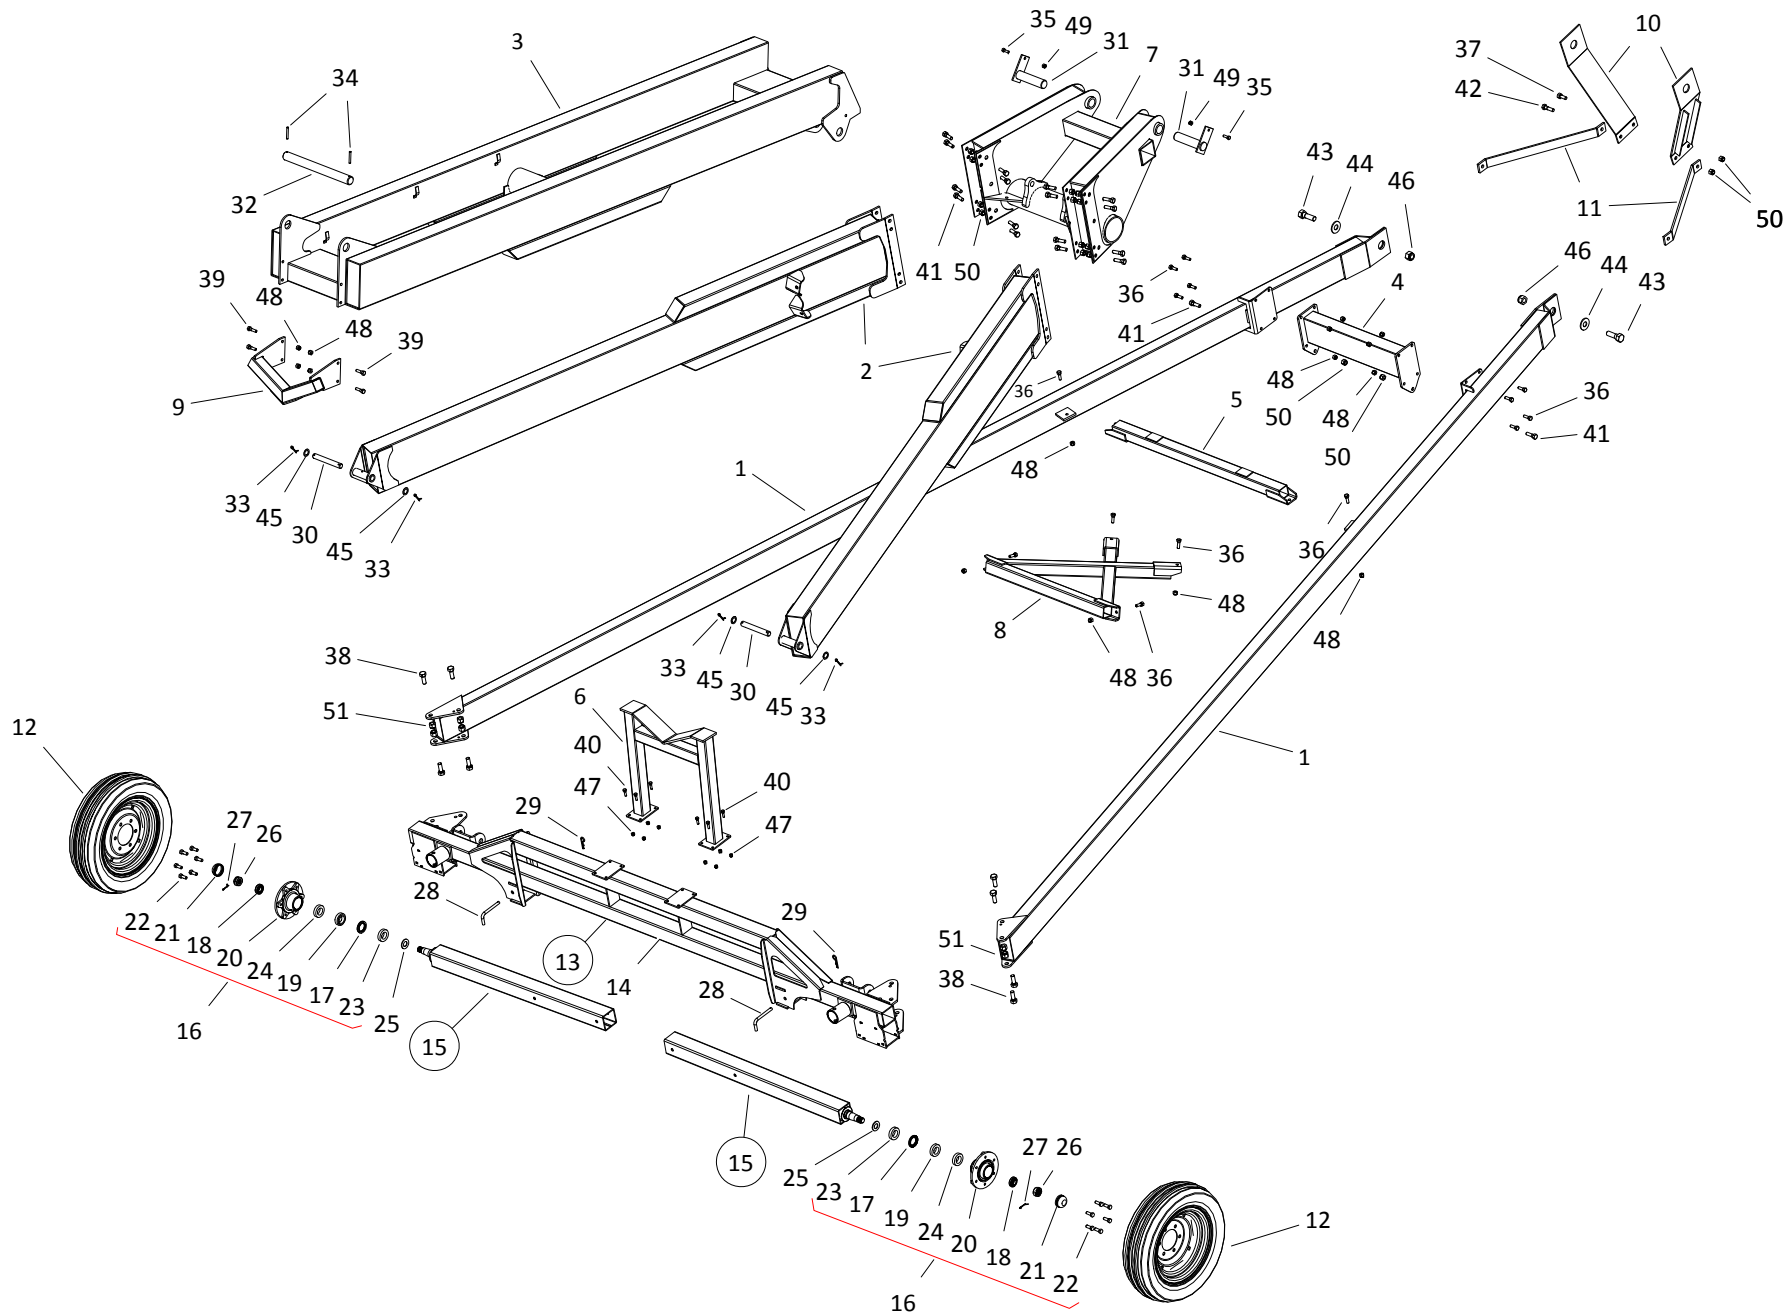

FRAME COMPONENTS, HX13-84 (2020)

FRAME COMPONENTS, HX13-84 (2020)

ITEM	PART NO.	DESCRIPTION
1	10-29917RD	LOWER ARM
2	10-29919RD	LOWER SCISSOR ARM
3	10-29921RD	UPPER SCISSOR
4	10-29951RD	STABILIZER CROSS MEMBER
5	10-29954RD	SCISSOR REST
6	10-20240RD	TRANSPORT STAND
7	10-29910RD	BOWTIE
8	10-29911RD	BOWTIE CROSSBRACE
9	10-20241RD	TRANSPORT GUIDE
10	10-29950RD	STABILIZER BRACKET
11	10-29952RD	STABILIZER BRACE
12	10-29015	16 X 6 X 6 BOLT WHEEL ASSEM
13	10-22623RD	AXLE ASSY, 1 PIECE
14	10-22621RD	AXLE ONLY, 1 PIECE
15	10-29961	AXLE EXTENSION, RED
16	10-17013	HUB ASSEMBLY W/BAG, MK130 4504041
17	10-17006	HUB SEAL
18	10-19265	CONE BEARING 4500059-3
19	10-17007	LG HUB BEARNG
20	10-17009	HUB, MK130 6-BOLT 4504041-4
21	10-17012	MK130 DUST CAP 4504041-5
22	10-17561	1/2" X 1-1/4" WHEEL BOLT
23	10-19266	CUP 4500059-4
24	10-17008	MK130 LARGE HUB CUP 4504041-3
25	10-17010	WASHER, MK130 HUB
26	10-17011	NUT, 1" SLOTTED 0500704
27	10-19271	COTTER PIN 1/8 X 1-1/2 C.ZINC PLTD
28	10-19648	SADDLE PIN 4503223
29	10-19463	210 HITCH PIN 4500070
30	10-20049	LOWER SCISSOR ATTACH PIN
31	10-29929RD	SCISSOR PIN
32	10-20079	FRAME ATTACH PIN, UPPER SCISSOR
33	10-18098	COTTER PIN 1/4 X 1-3/4 C.ZINC PLTD
34	10-28584	COILED SPRING PIN 5/16 X 2-1/2 PLNO
35	10-18698	BOLT 7/16" X 1-1/4" 9900219
36	10-19589	BOLT 1/2" X 1-1/2" 9900536
37	10-19590	BOLT 5/8" X 1-1/2" 9900167
38	10-19592	BOLT 3/4" X 2" 9900823
39	10-19974	BOLT, 1/2" 1-3/4" GR8 9900133
40	10-19975	BOLT,3/8X 1-1/4 GR5 9900531
41	10-19991	BOLT, 5/8" X 2" GR8 9900818
42	10-27484	5/8" X 2-1/4" GR8 BOLT
43	10-28484	1" X 3" NC BOLT GRADE 5 PLTD
44	10-17020	WASHER, 1" FLAT 0500705
45	10-18097	1" RIM WASHER 9900052-2
46	10-17019	LOCKNUT, 1" 9900639
47	10-17402	LOCKNUT 3/8" 0601007
48	10-17750	LOCKNUT 1/2"
49	10-19598	LOCKNUT 7/16" 9900643
50	10-19600	LOCKNUT 5/8" 9900831