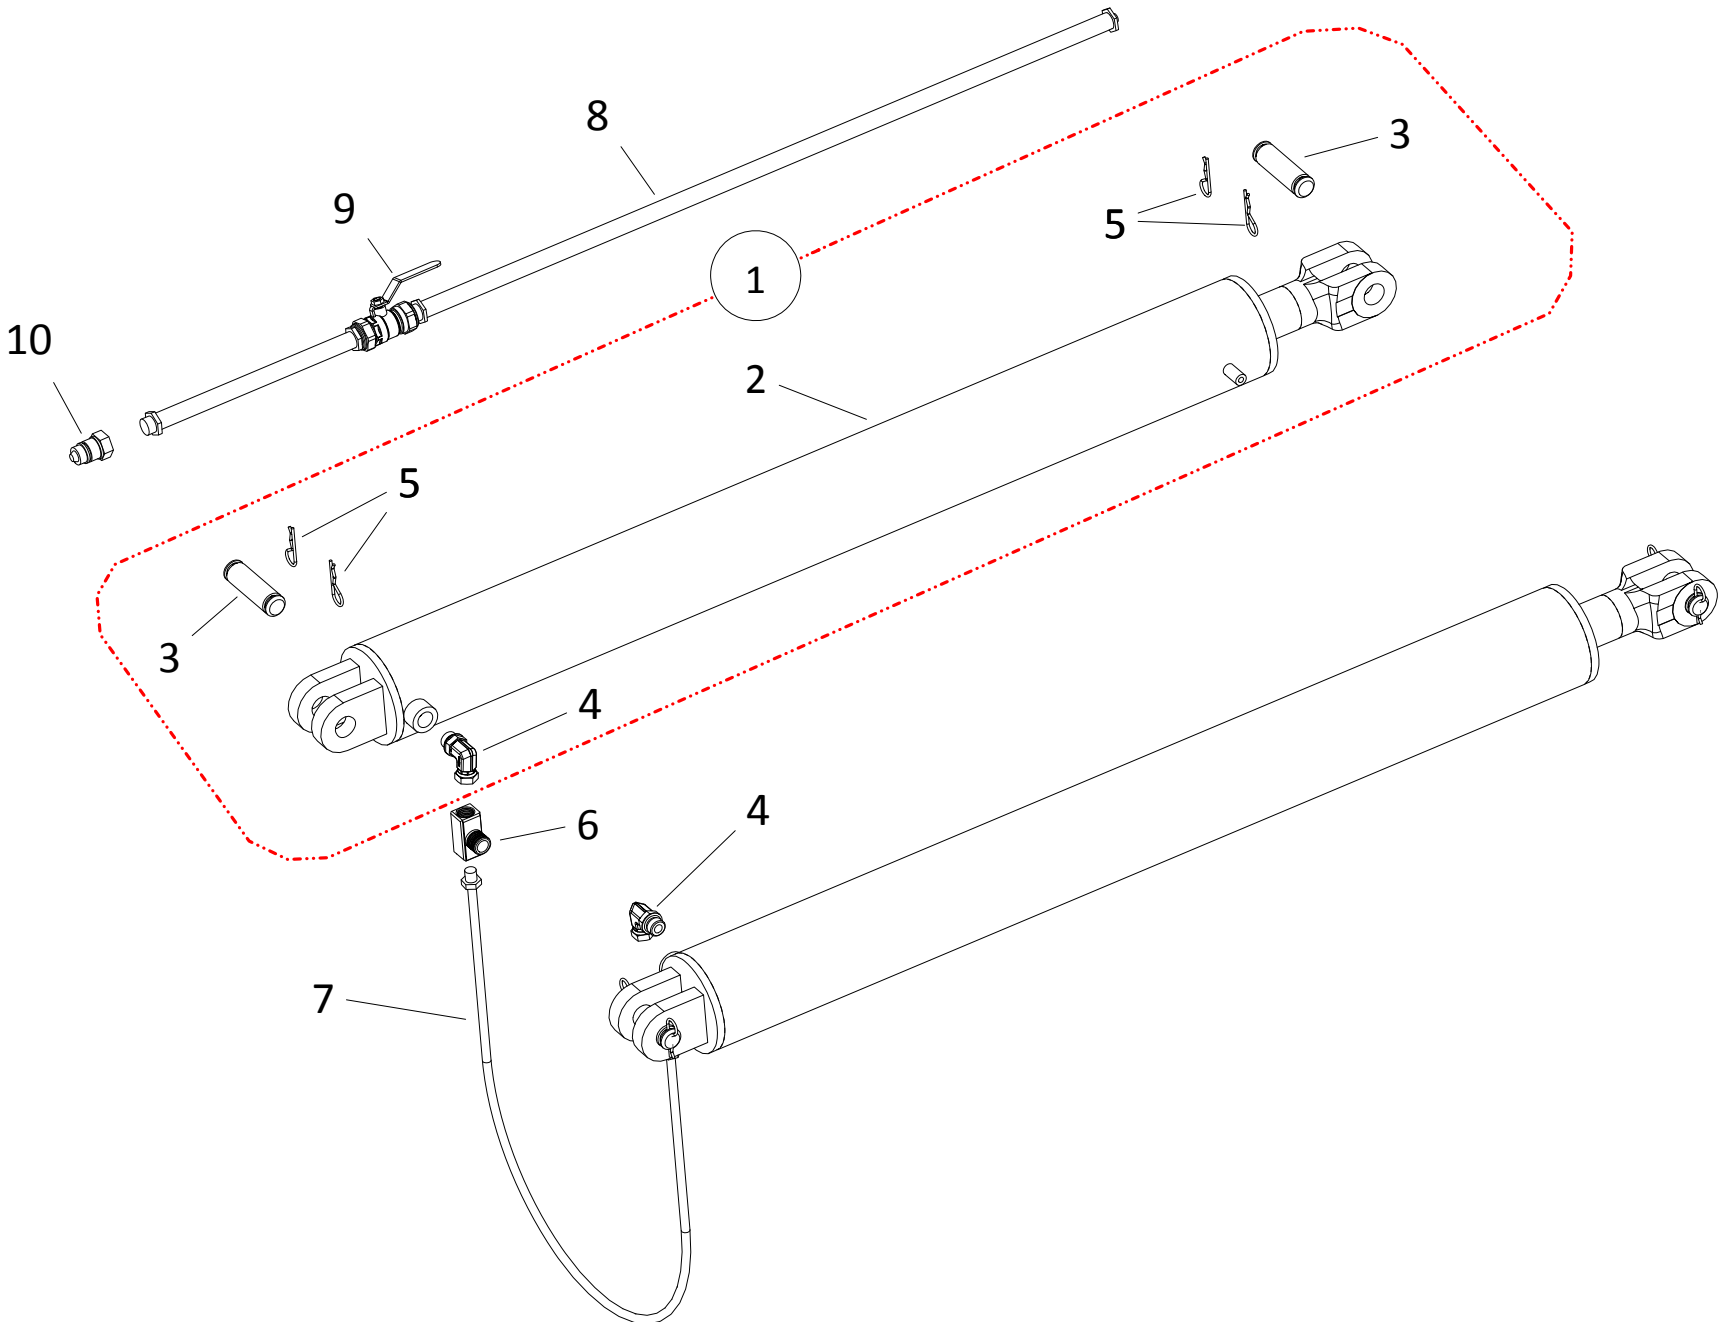

HYDRAULIC LIFT COMPONENTS, HX13-94 (2020)

HYDRAULIC LIFT COMPONENTS, HX13-94 (2020)

ITEM	PART NO.	DESCRIPTION
1	10-22002	HYD LIFT CYL ASSY
2	9900198	4" BORE X 40" STROKE HYD. CYLINDER
3	4504128	PIN,CYL,DBL GROOVE,1X3-3/8
4	10-28654	#8 M-ORB-1/2F-NPT-90 FITTING
5	2605004	CLIP,HITCH PIN,EXTERNAL
6	10-18736	3/8 STREET TEE
7	10-28468	HOSE, 3/8" X 2', 2500PSI
8	10-20060	HYDRAULIC HOSE ASSEMBLY KIT (INCLUDES SHORT, LONG HOSE AND BALL VALVE)
9	10-18084	BALL VALVE
10	9900047	PIONEER COUPLER