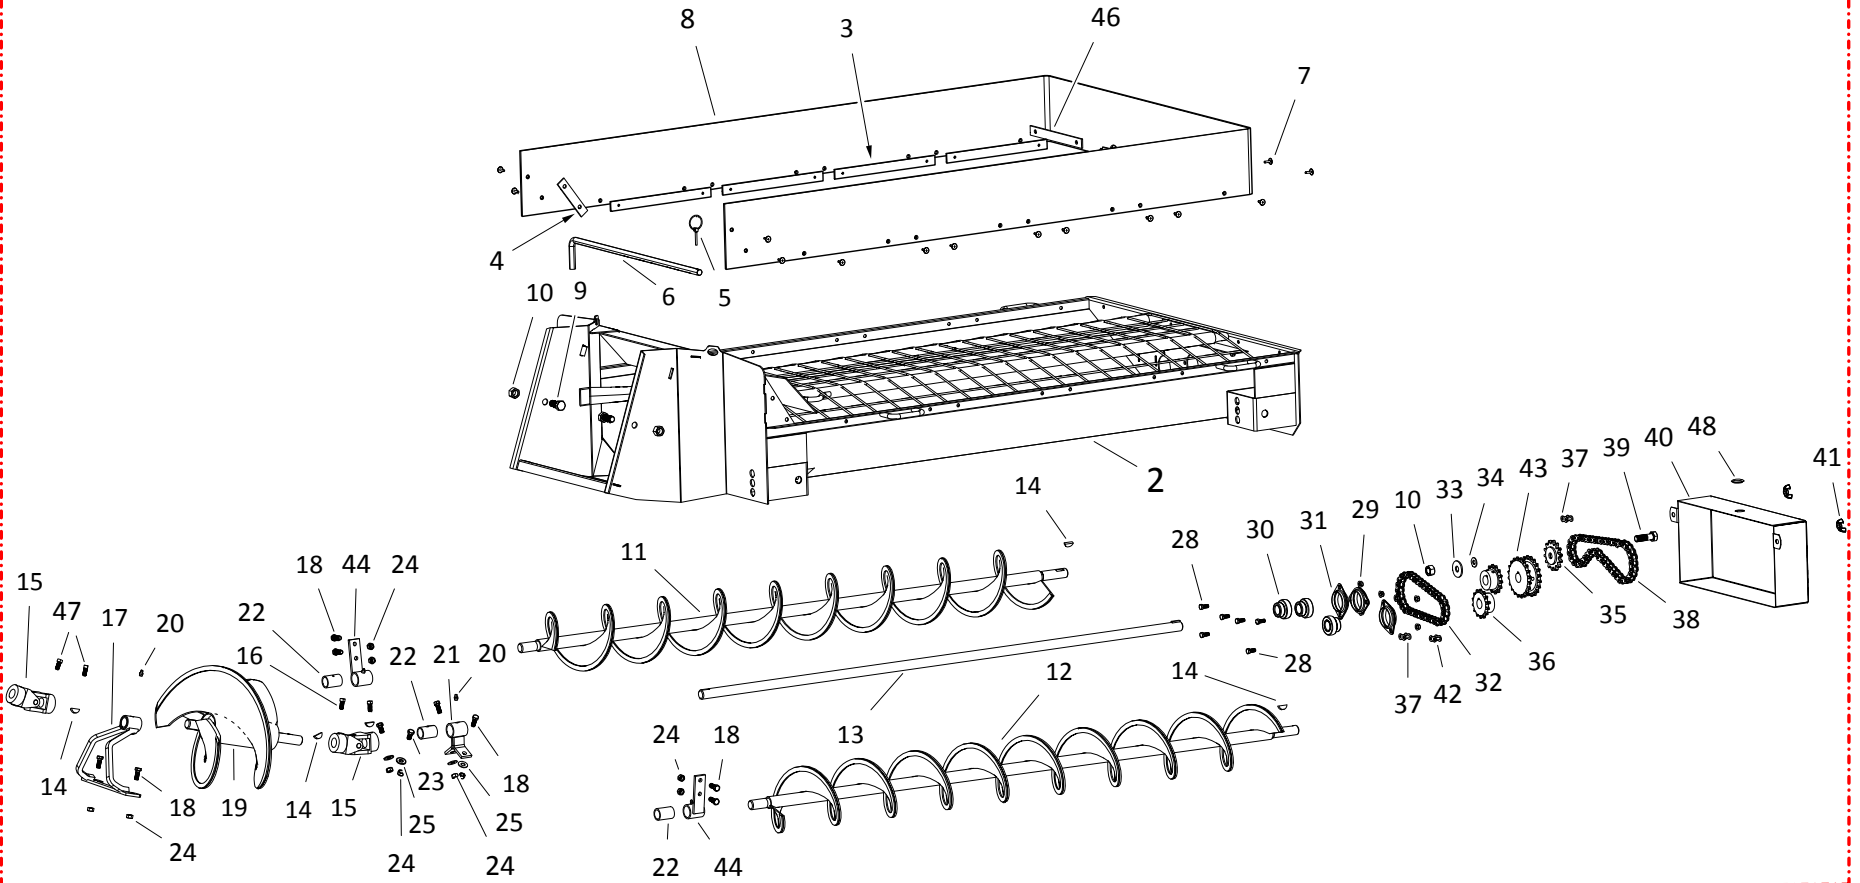

1

HOPPER, HX13

ITEM	PART NO.	DESCRIPTION
1	10-23663	LP HOPPER ASSEMBLY
2	10-29978	MKX/X13 LP HOPPER ONLY
3	10-22051	12-1/2 BELTING ATTACH STRAP
4	10-22049	4-3/4 BELTING ATTACH STRAP
5	10-29998	LYNCH PIN 3/16 X 1-1/4 Y.ZINC PLTD
6	10-20461	MKX/X13 LP DOOR PIN, BENT
7	10-20399	3/16" X 5/8" GRIP RIVET
8	10-29896	X13 LP RUBBER BELTING
9	10-19590	BOLT 5/8" X 1-1/2" 9900167
10	10-19600	LOCKNUT 5/8" 9900831
11	10-23967	LP HOPPER FLIGHT, LH, HX100/130
12	10-23966	LP HOPPER FLIGHT, RH, HX100/130
13	10-17347	MK130 LP DRIVESHAFT
14	10-19224	1/4" X 1" WOODRUFF KEY (4503192)
15	10-29175	6R U-JOINT (1"RD X 1")(BLACK)
15A	10-17029	CROSS KIT
16	10-29117	SETSCREW, 3/8" X 5/8" GR8 SQ HEAD
17	200399	MKX/X13 NECK FLIGHT SUPPORT
18	10-18955	BOLT 3/8" X 1" 9900699
19	10-24296	HX13 NECK FLIGHT
20	10-19222	GREASE FTG ZERK 1/4-28 SAE CZ PLTD
21	10-17352	BUSHING SUPT, LP HOPR SHAFT
22	10-19149	1" BUSHING
23	10-19540	BOLT, 3/8 X 3/4" PLT 9900530
24	10-17402	LOCKNUT 3/8" 0601007
25	10-17392	WASHER 3/8" FLAT PLTD 0601008
26	10-17522	LOW PRO HOPPER WHEEL
27	10-19463	210 HITCH PIN 4500070
28	10-19538	BOLT,5/16X3/4 PLTD 9900797
29	10-19595	WHIZNUT 5/16" 9900129
30	10-18817	1 FLANGE BEARING ONLY 4503130
31	10-18694	FLANGE
32	10-17369	MK130 LP HOPPER CHAIN
33	10-19966	WASHER, 5/8" FLAT 9900779
34	10-18096	5/8" RIM WASHER
35	10-29894	50C15 X 5/8 IDLER SPROCKET
36	10-19131	50B14 X 1 SPROCKET 348081
37	10-20430	#50 (HEAVY) CONNECTOR LINK
38	10-20516	CHAIN, MKX/X13 LP HOPPER (#50 X 47)
39	10-27484	5/8" X 2-1/4" GR8 BOLT
40	10-29981	X13 LP CHAIN COVER
41	10-20082	3/8" WING NUT PLTD
42	10-17389	#50 OFFSET LINK (HEAVY)
43	10-17349	50A20 DOUBLE SPROCKET
44	10-17583	BUSHING SUPPORT
45	10-17394	MK LP FIXED WHEEL AXLE
46	10-22050	10 BELTING ATTACH STRAP
47	10-19225	SETSCREW, 3/8" UNC X 3/8" REGULAR
48	10-17584	PLUG