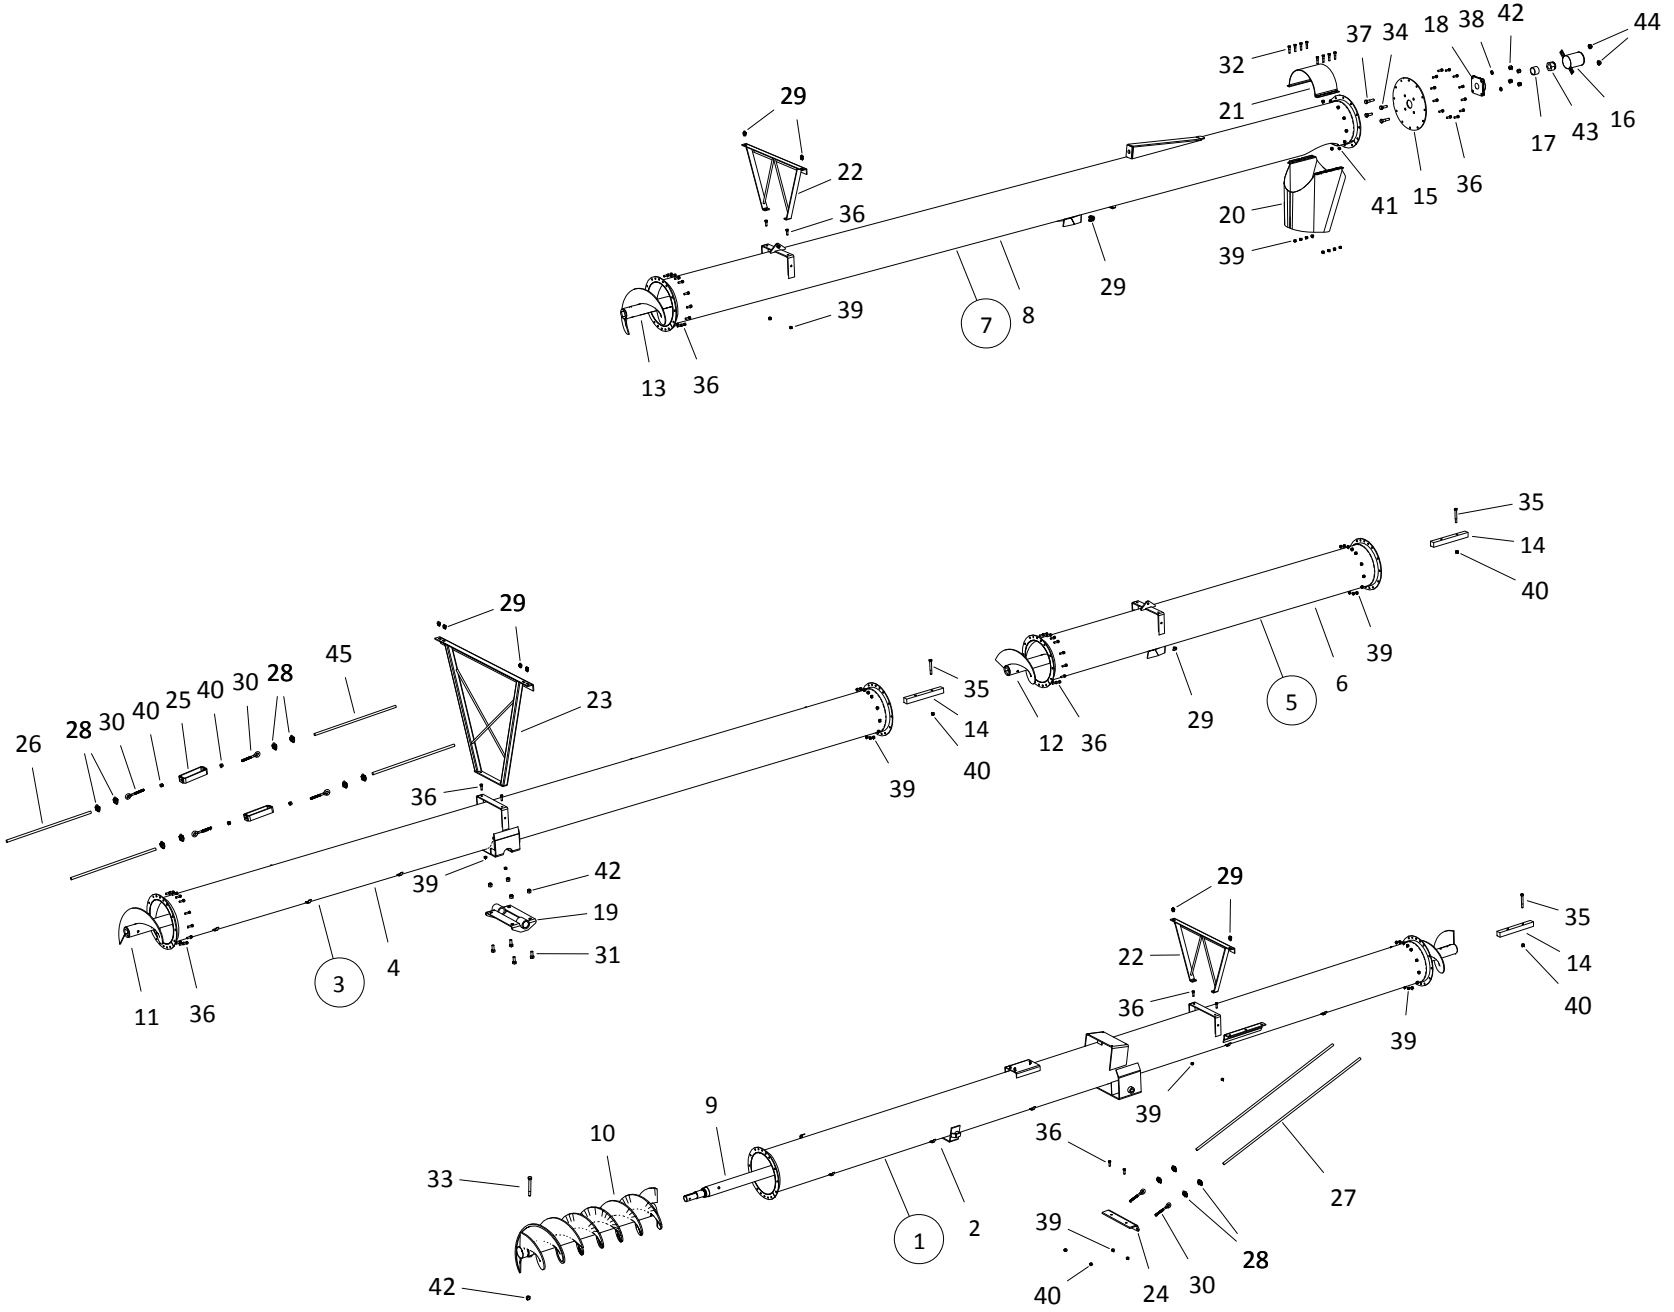

TUBE & TRUSS COMPONENTS, HX13-74 SILVER & GALVANIZED (2020)

ITEM	PART NO.	DESCRIPTION	NOTES
1	200454SR	HX13-74 LOWER TUBE BUNDLE (2020),SR	SILVER
1	200454GA	HX13-74 LOWER TUBE BUNDLE (2020)	GALVANIZED
2	200455SR	HX13-74 LOWER TUBE (2020), SR	SILVER
2	200455GA	HX13-74 LOWER TUBE (2020)	GALVANIZED
3	200452SR	HX13-74 LWR MID TUBE BDL (2020), SR	SILVER
3	200452GA	HX13-74 LWR MIDDLE TUBE BDL (2020)	GALVANIZED
4	200453SR	HX13-74 LWR MIDDLE TUBE (2020), SR	SILVER
4	200453GA	HX13-74 LOWER MIDDLE TUBE (2020)	GALVANIZED
5	200446SR	HX13-74/94 UPR MID TUBE BDL 2020,SR	SILVER
5	200446GA	HX13-74/94 UPR MID TUBE BDL (2020)	GALVANIZED
6	200447SR	HX13-74/94 UPR MID TUBE (2020), SR	SILVER
6	200447GA	HX13-74/94 UPR MID TUBE (2020)	GALVANIZED
7	200429SR	HX13-74/84/94/114 UTB (2020), SR	SILVER
7	200429GA	HX13-74/84/94 UPPER TUBE BDL (2020)	GALVANIZED
8	200430SR	HX13-74/84/94/114 UPR TUBE 2020, SR	SILVER
8	200430GA	HX13-74/84/94 UPPER TUBE (2020)	GALVANIZED
9	200530	HX13 LOWER FLIGHT W/ AR BOOT FLIGHT	
10	10-24298	HX13 BOOT FLIGHT	
11	10-29987	MIDDLE FLIGHT	
12	10-29988	FLIGHT, 10' EXTENSION	
13	10-29986	UPPER FLIGHT	
14	10-29985	FLIGHT CONNECTING SHAFT	
15	10-29231WH	FLIGHT BEARING MOUNT PLATE	
16	10-27576WH	THRUST ADJUSTER COVER SA13 4505104	
17	10-21171	BUSHING THRUST ADJUSTER	
18	10-18518	1-3/4 PILLOW BLOCK BEARING	
19	200456RD	UPPER SCISSOR PIVOT MNT (2020)	
20	200423RD	2-PIECE SPOUT	
21	10-27455	12-3/4" HITCH RING	
22	10-18988WH	SA130 TRUSS BRKT 4505037	
23	10-20017	X13 HIGH CABLE BRIDGE	
24	10-20105	TRUSS CABLE ATTACH BRACKET	
25	10-17464	TURN BUCKLE	
26	10-20090	TRUSS CABLE, 3/8 X 36'	
27	10-27502	MK81 UNDERTRUSS CABLE B	
28	10-18990	3/8" CABLE CLAMP	
29	10-19333	5/16" CABLE CLAMP (YELLOW ZINC)	
30	10-19331	EYE BOLT/NUT 1/2" X5" 4503071	
31	10-19590	BOLT 5/8" X 1-1/2" 9900167	
32	10-19981	7/16" X 1-3/4" NC BOLT GR 8 PLTD	
33	10-17632	BOLT 5/8" X 5-1/2"	
34	10-18544	BOLT 5/8" X 1-3/4" PLTD	
35	10-18947	BOLT 1/2" X 4" 9900647	
36	10-18698	BOLT 7/16" X 1-1/4" 9900219	
37	10-27589	BOLT,5/8X2-1/2 PLTD 9900819	
38	10-17262	LOCKWASHER 5/8" PLTD	
39	10-17593	7/16" NC NYLON LOCKNUT GR 5 YLW PLT	
40	10-17750	LOCKNUT 1/2"	
41	10-19598	LOCKNUT 7/16" 9900643	
42	10-19600	LOCKNUT 5/8" 9900831	

TUBE & TRUSS COMPONENTS, HX13-74 SILVER & GALVANIZED (2020)