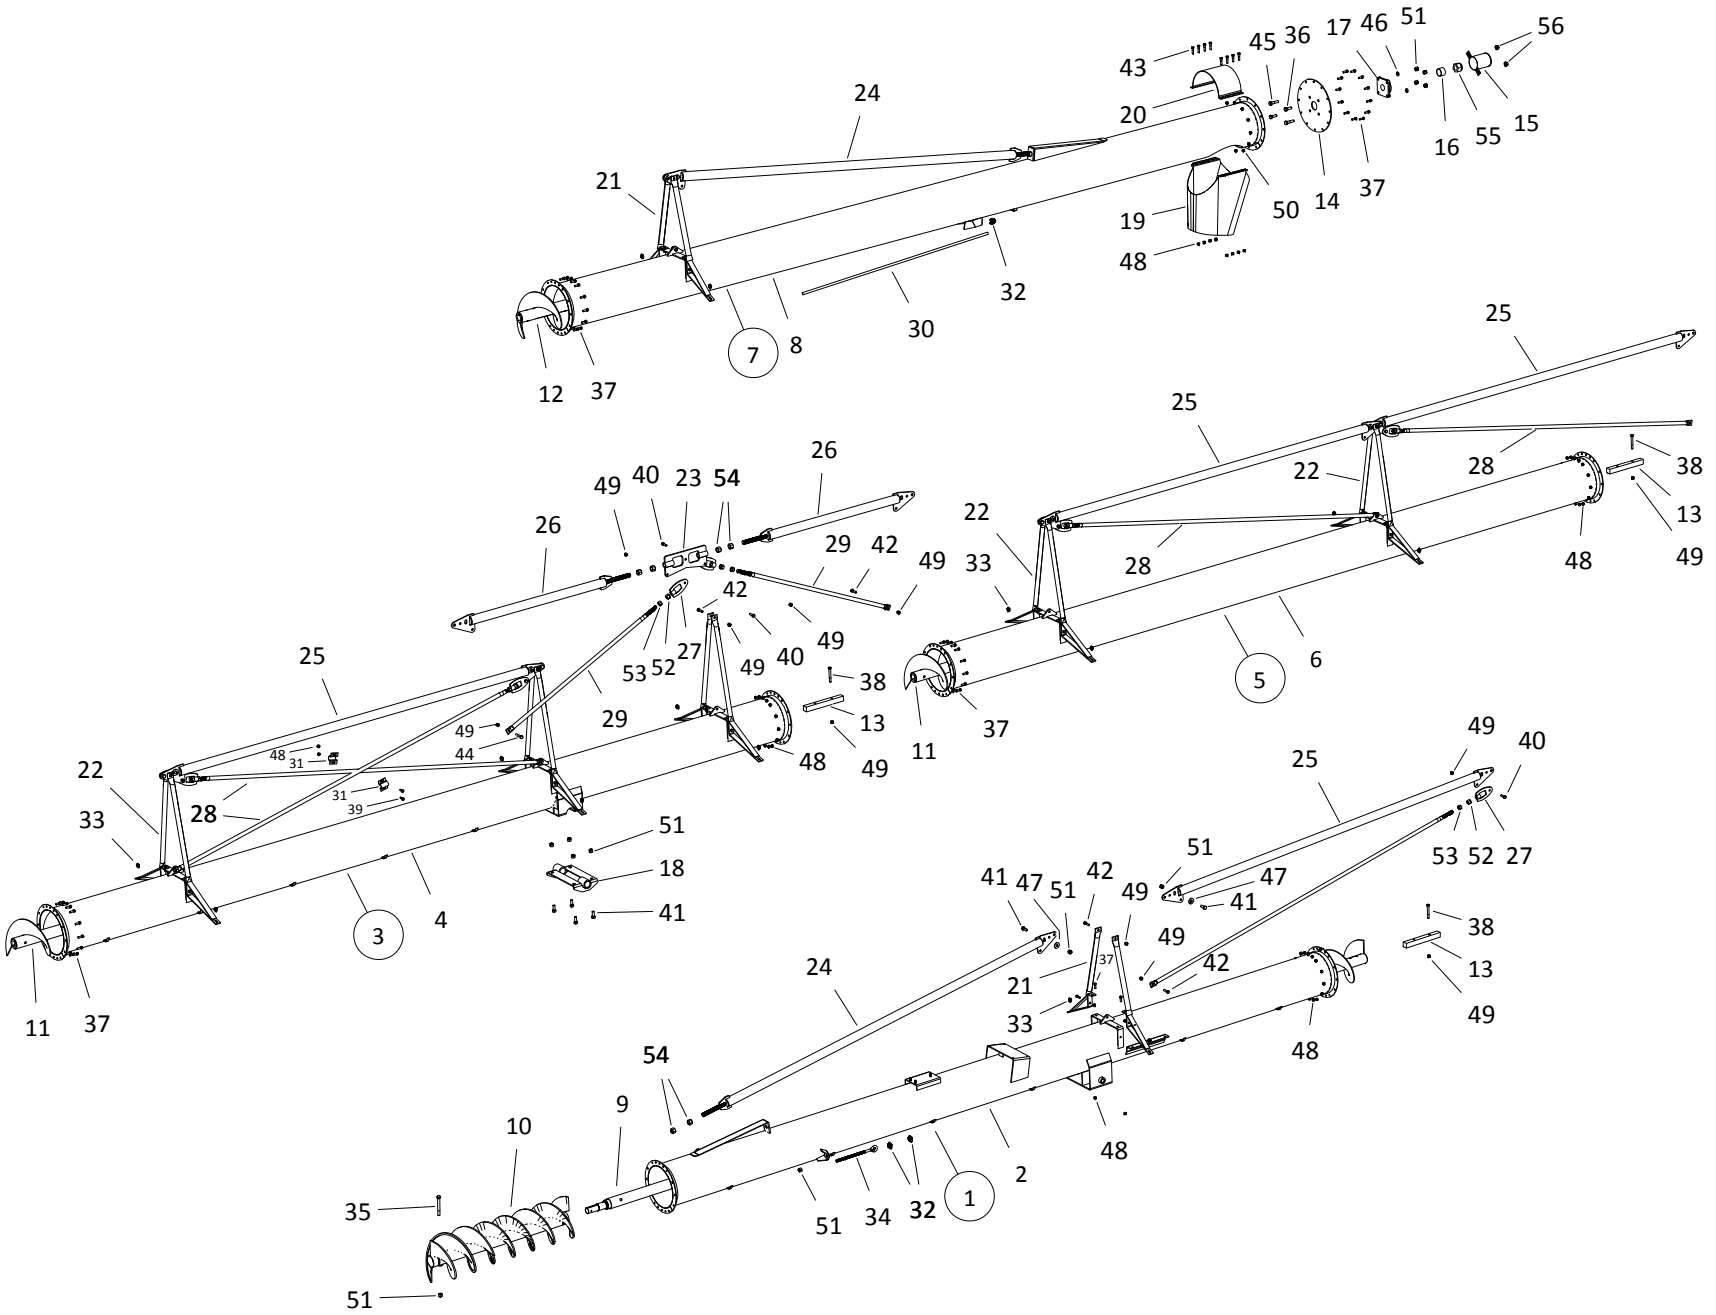

TUBE & TRUSS COMPONENTS, HX13-84 SILVER & GALVANIZED (2020)

TUBE & TRUSS COMPONENTS, HX13-84 SILVER & GALVANIZED (2020)

ITEM	PART NO.	DESCRIPTION	NOTES
1	200448SR	HX13-84 LOWER TUBE BUNDLE (2020) SR	SILVER
1	200448GA	HX13-84 LOWER TUBE BUNDLE (2020)	GALVANIZED
2	200449SR	HX13-84 LOWER TUBE (2020), SR	SILVER
2	200449GA	HX13-84 LOWER TUBE (2020)	GALVANIZED
3	200450SR	HX13-84 LWR MID TUBE BDL (2020), SR	SILVER
3	200450GA	HX13-84 LWR MID TUBE BDL (2020)	GALVANIZED
4	200451SR	HX13-84 LOWER MIDDLE TUBE (2020),SR	SILVER
4	200451GA	HX13-84 LOWER MIDDLE TUBE (2020)	GALVANIZED
5	200444SR	HX13-84/94 MID TUBE BDL (2020), SR	SILVER
5	200444GA	HX13-84/94 MIDDLE TUBE BDL (2020)	GALVANIZED
6	200445SR	HX13-84/94 MID TUBE (2020), SR	SILVER
6	200445GA	HX13-84/94 MIDDLE TUBE (2020)	GALVANIZED
7	200429SR	HX13-74/84/94/114 UTB (2020), SR	SILVER
7	200429GA	HX13-74/84/94 UPPER TUBE BDL (2020)	GALVANIZED
8	200430SR	HX13-74/84/94/114 UPR TUBE 2020, SR	SILVER
8	200430GA	HX13-74/84/94 UPPER TUBE (2020)	GALVANIZED
9	200530	HX13 LOWER FLIGHT W/ AR BOOT FLIGHT	
10	10-24298	HX13 BOOT FLIGHT	
11	10-29987	MIDDLE FLIGHT	
12	10-29986	UPPER FLIGHT	
13	10-29985	FLIGHT CONNECTING SHAFT	
14	10-29231WH	FLIGHT BEARING MOUNT PLATE	
15	10-27576WH	THRUST ADJUSTER COVER SA13 4505104	
16	10-21171	BUSHING THRUST ADJUSTER	
17	10-18518	1-3/4 PILLOW BLOCK BEARING	
18	200456RD	UPPER SCISSOR PIVOT MNT (2020)	
19	200423RD	2-PIECE SPOUT	
20	10-27455	12-3/4" HITCH RING	
21	10-17459	MK91 LOW TRUSS BRACKET	
22	10-17460	MK91 HIGH TRUSS BRACKET	
23	200417RD	CENTER ADJUST MNT	
24	200419RD	TOP TRUSS - END	
25	200418RD	TOP TRUSS - COMMON	
26	200420RD	TOP TRUSS - CENTRE	
27	200416RD	CROSS BRACE SHACKLE	
28	200421RD	CROSS BRACE - LONG	
29	200422RD	CROSS BRACE - SHORT	
30	10-20085	TRUSS CABLE	
31	10-17405	CROSS BRACE CLAMP	
32	10-18990	3/8" CABLE CLAMP	
33	10-19333	5/16" CABLE CLAMP (YELLOW ZINC)	
34	200531	5/8" X 14-1/2" EYE BOLT PLTD	
35	10-17632	BOLT 5/8" X 5-1/2"	
36	10-18544	BOLT 5/8" X 1-3/4" PLTD	
37	10-18698	BOLT 7/16" X 1-1/4" 9900219	
38	10-18947	BOLT 1/2" X 4" 9900647	
39	10-19542	BOLT, 7/16" X 1" PLTD 4500068	
40	10-19589	BOLT 1/2" X 1-1/2" 9900536	
41	10-19590	BOLT 5/8" X 1-1/2" 9900167	
42	10-19974	BOLT, 1/2" 1-3/4" GR8 9900133