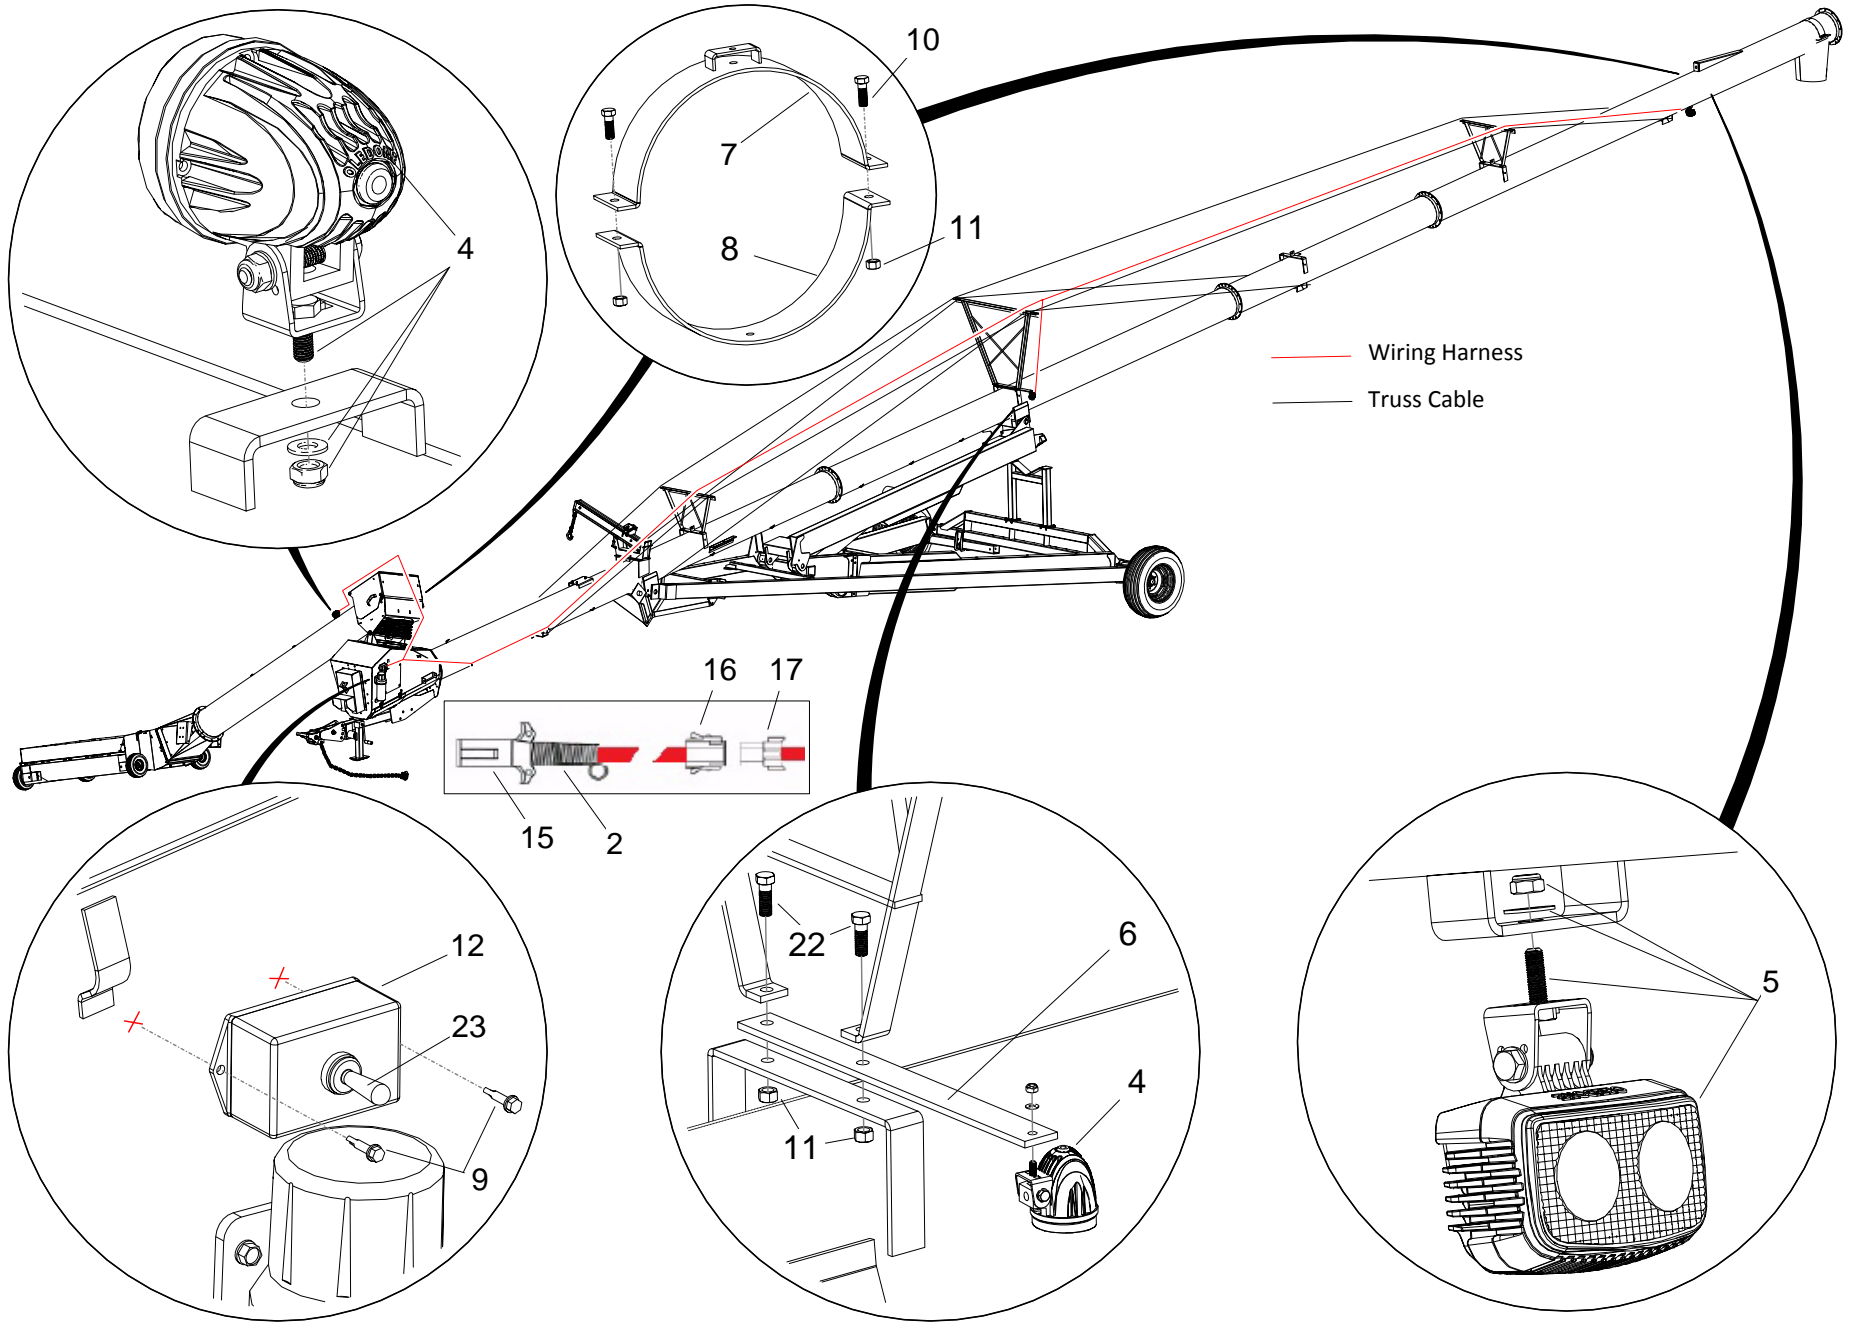

WORK LIGHT KIT, 74 (A351)

WORK LIGHT KIT, 74 (A351)

ITEM	PART NO.	DESCRIPTION	NOTES
1	10-22696	WORK LIGHT HARNESS, 74	
2	10-22687	TRACTOR PLUG EXTENSION HARNESS	
4	10-22394	LEDWD-1L10 MINI FLOOD LAMP	INCLUDES HARDWARE
5	10-22395	LEDWD-2L20 FLOOD LAMP	INCLUDES HARDWARE
6	10-22969	LIGHT BRACKET, 1374	
7	10-21537	HOSE CLAMP	
8	10-18987	HALF CLAMP, 13"	
9	10-22396	8-18 X 3/4" TEK SCREW	
10	10-18698	BOLT 7/16" X 1-1/4" 9900219	
11	10-19598	LOCKNUT 7/16" 9900643	
12	10-22399	SWITCH BOX ONLY A317/A318	
13	10-22427	LEAD CONNECTOR, DEUTSCH DT06-2S	NOT SHOWN
14	10-22446	BUSS AGC 20A FUSE	NOT SHOWN
15	10-28665	7 PIN HIGHWAY TRACTOR CONNECR	
16	10-23124	8 WAY PLUG, AT06-08SA	
17	10-23125	8 WAY RECEPTACLE, AT04-08PA	
18	10-23126	WEATHER PACK TOWER, 6 POS	NOT SHOWN
19	10-23127	WEATHER PACK SHROUD, 6 POS	NOT SHOWN
20	10-23128	DEUTSCH 2 WAY CAP, 1011-344-0205	NOT SHOWN
22	10-28744	7/16 X 1-1/2 NC BOLT GR5 PLTD	
23	10-24355	WEATHERPROOF TOGGLE SWITCH	
24	05-A351	HX1374 WORK LIGHT KIT