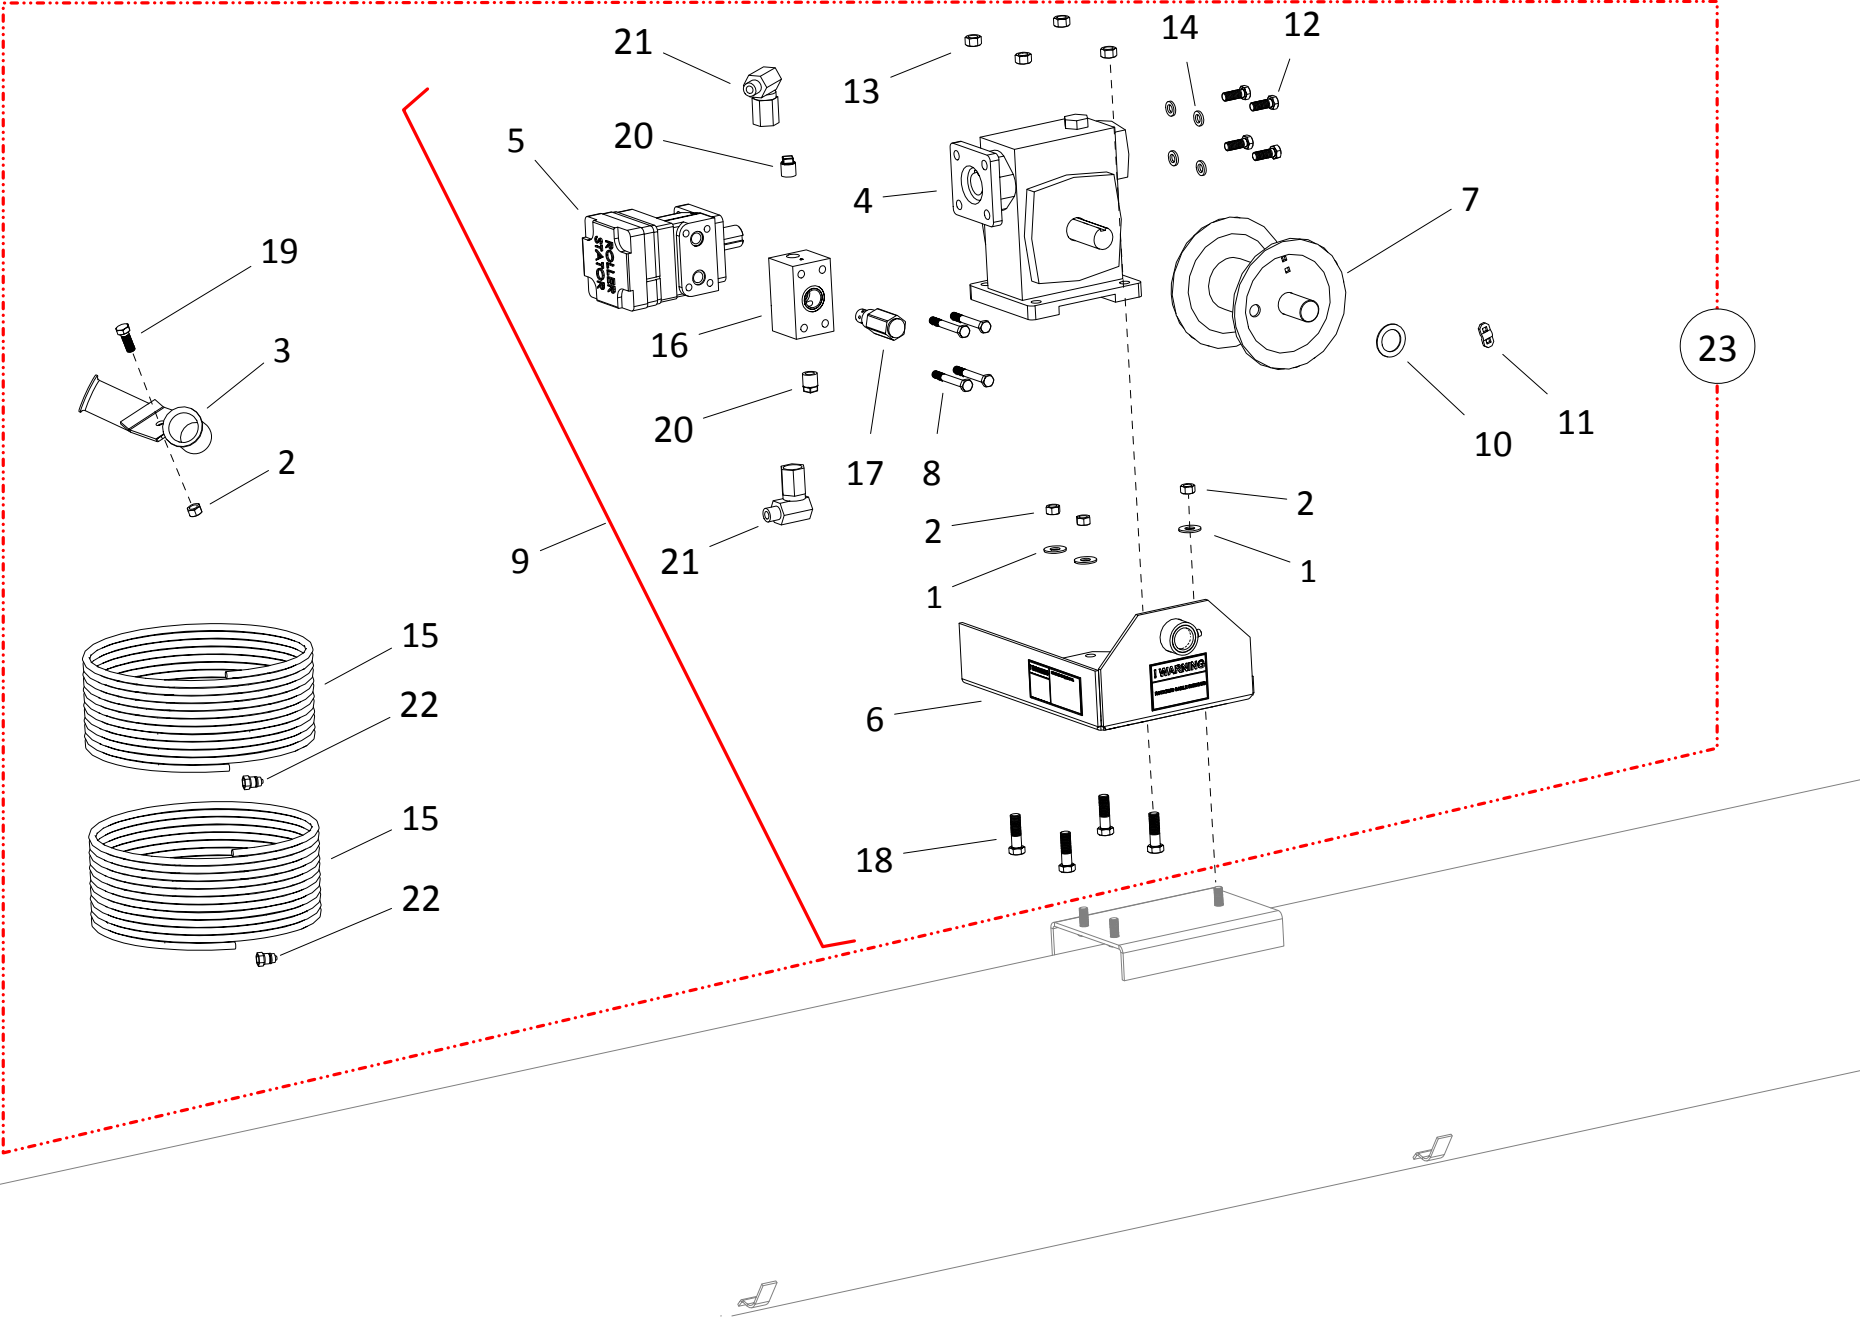

HYDRAULIC WINCH (A266)

HYDRAULIC WINCH (A266)

ITEM	PART NO.	DESCRIPTION
1	10-17392	WASHER 3/8" FLAT PLTD 0601008
2	10-17402	LOCKNUT 3/8" 0601007
3	10-17467	MK91 DOUBLE HOSE HOLDER
4	10-17625	HYDRAULIC WINCH GEARBOX
5	10-17626	HYDRAULIC MOTOR
6	10-17628	HYD WINCH FRAME ASSM (14096) RED
7	10-17629	HYD WINCH DRUM (14080) RED
8	10-17631	BOLT 5/16X2-1/2 PLT 9900524
9	10-17634	HYDRAULIC WINCH ASSEMBLY, RED
10	10-18097	1" RIM WASHER 9900052-2
11	10-18496	WINCH KEEPER KIT
12	10-18955	BOLT 3/8" X 1" 9900699
13	10-19598	LOCKNUT 7/16" 9900643
14	10-19604	LOCKWASHER 3/8" PLTD 9900528
15	10-20037	1/2" X 236" HYDRAULIC HOSE
16	10-28221	HYD MOTOR BYPAS VALVE 0700023
17	10-28222	RELIEF VALVE 0700024
18	10-28744	7/16 X 1-1/2 NC BOLT GR5 PLTD
19	10-29246	3/8" X 1" GR8 SHEAR BOLT AND NUT
20	0308013	3/8" NTP PLASTIC PLUG
21	1100625	STEEL ELBOW 90,1/2FNPSMX3/8MNPT
22	9900047	PIONEER COUPLER
23	05-A266	HYDRAULIC HOPPER LIFT KIT