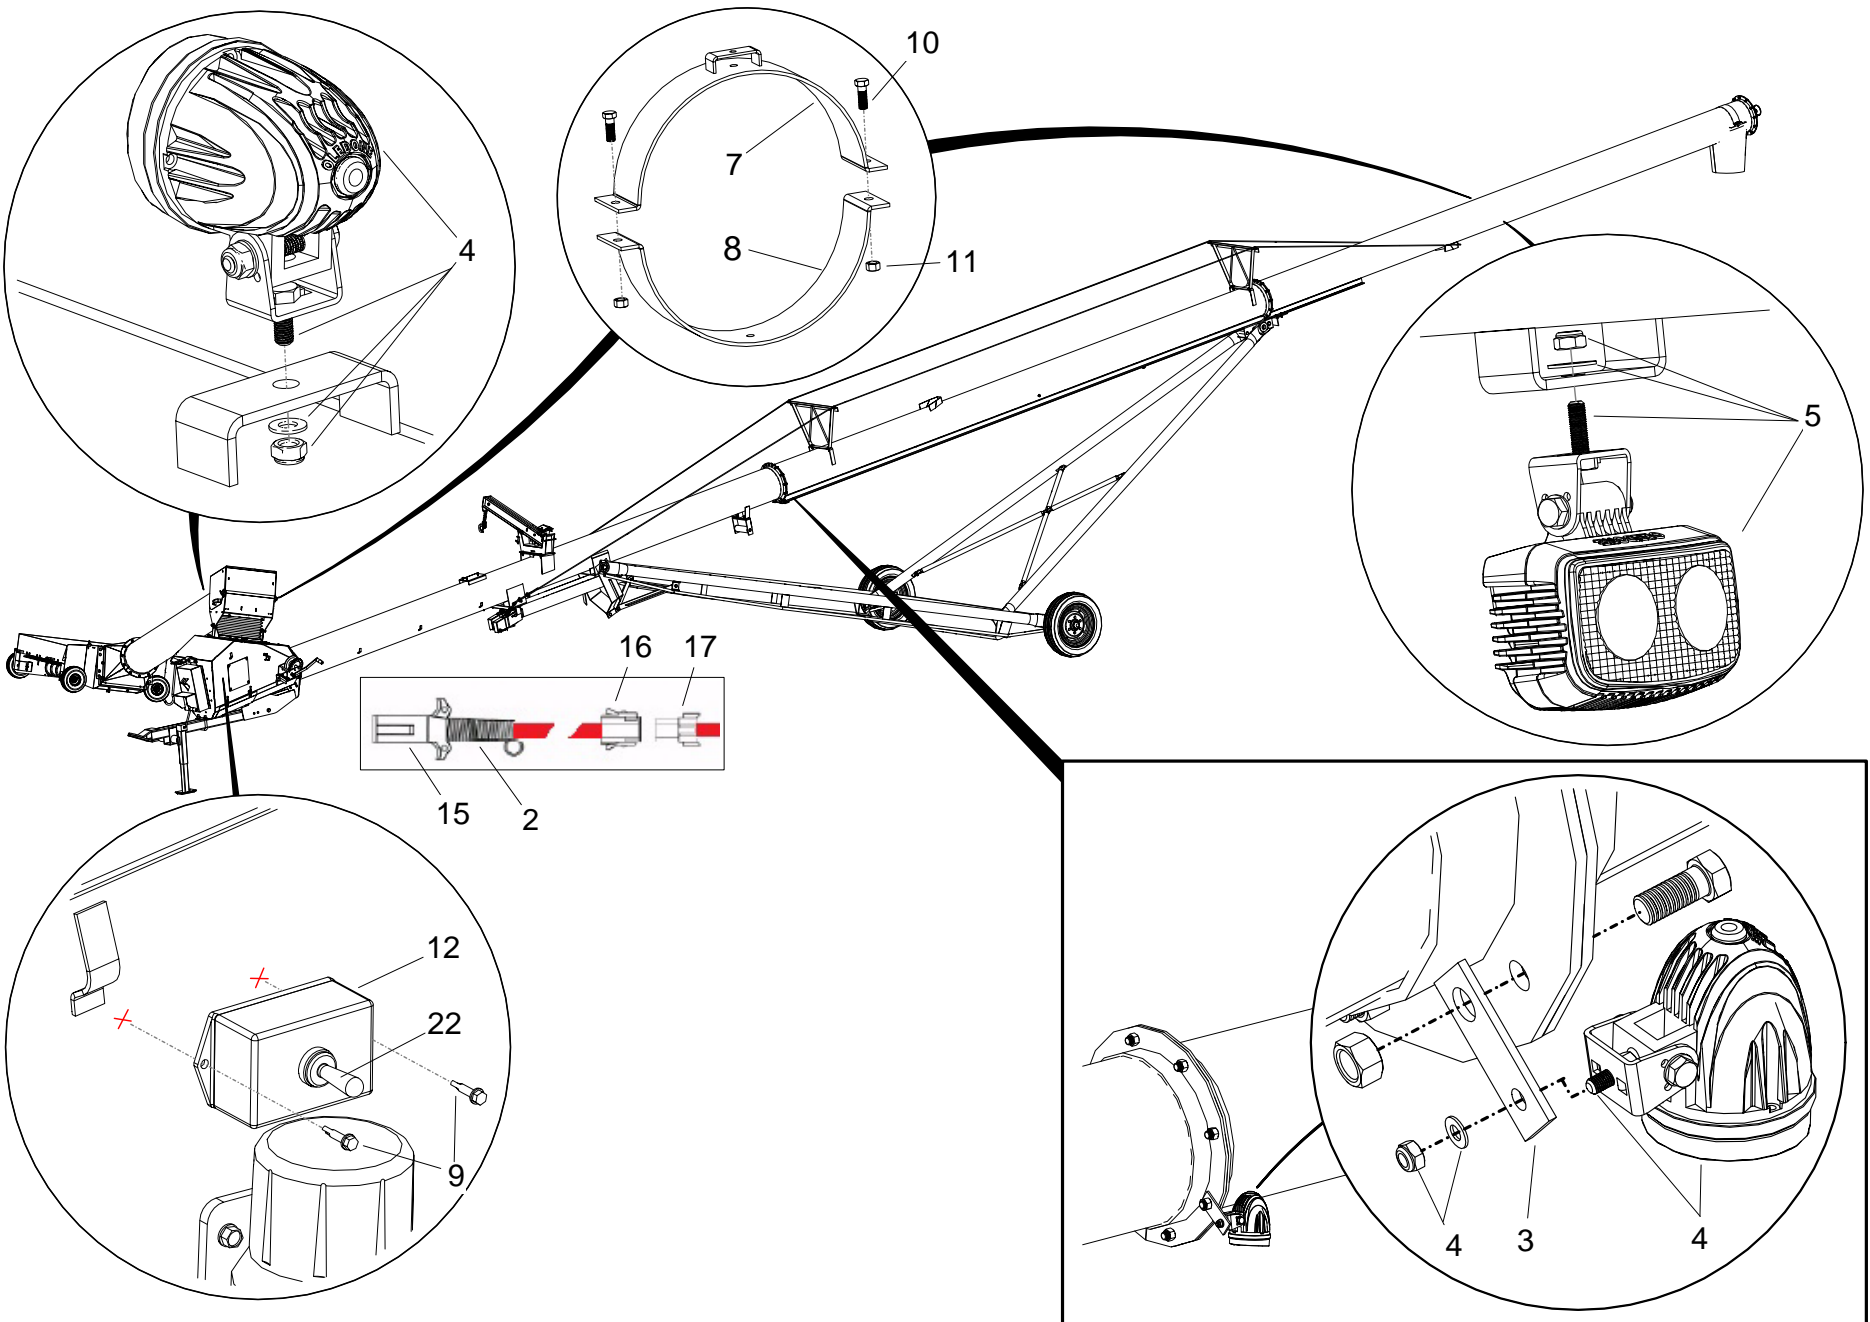

WORK LIGHT KIT, 64 (A349)

WORK LIGHT KIT, 64 (A349)

ITEM	PART NO.	DESCRIPTION	NOTES
1	10-22695	WORK LIGHT HARNESS, 63	
2	10-22687	TRACTOR PLUG EXTENSION HARNESS	
3	10-22286	TRANSPORT CHAIN LUG	
4	10-22394	LEDWD-1L10 MINI FLOOD LAMP	INCLUDES HARDWARE
5	10-22395	LEDWD-2L20 FLOOD LAMP	INCLUDES HARDWARE
7	10-21537	HOSE CLAMP	
8	10-18987	HALF CLAMP, 13"	
9	10-22396	8-18 X 3/4" TEK SCREW	
10	10-18698	BOLT 7/16" X 1-1/4" 9900219	
11	10-19598	LOCKNUT 7/16" 9900643	
12	10-22399	SWITCH BOX ONLY A317/A318	
13	10-22427	LEAD CONNECTOR, DEUTSCH DT06-2S	NOT SHOWN
14	10-22446	BUSS AGC 20A FUSE	NOT SHOWN
15	10-28665	7 PIN HIGHWAY TRACTOR CONNECR	
16	10-23124	8 WAY PLUG, AT06-08SA	
17	10-23125	8 WAY RECEPTACLE, AT04-08PA	
18	10-23126	WEATHER PACK TOWER, 6 POS	NOT SHOWN
19	10-23127	WEATHER PACK SHROUD, 6 POS	NOT SHOWN
20	10-23128	DEUTSCH 2 WAY CAP, 1011-344-0205	NOT SHOWN
22	10-24355	WEATHERPROOF TOGGLE SWITCH	
23	05-A349	HX1364 WORK LIGHT KIT