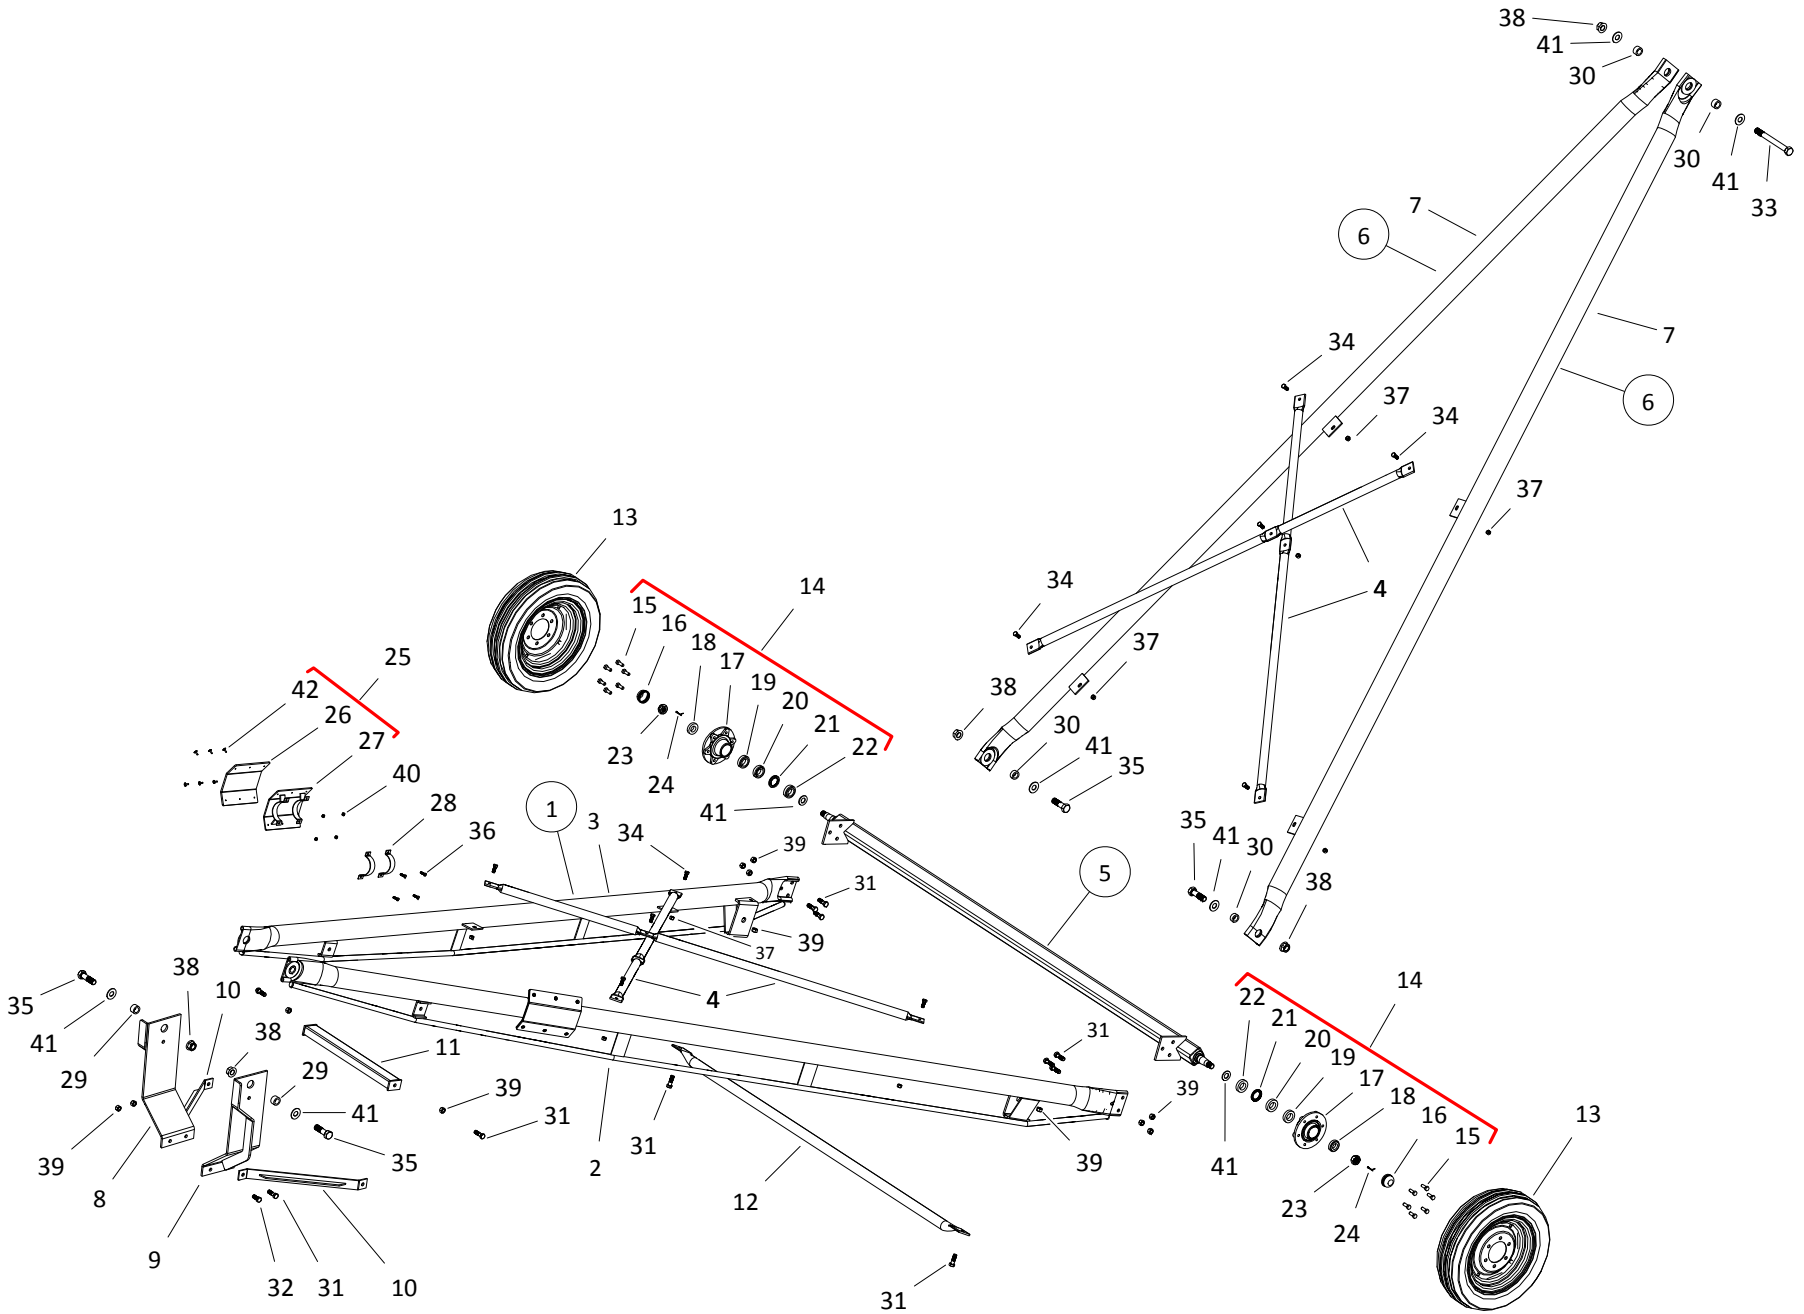

FRAME COMPONENTS, HX13-64 (2020)

FRAME COMPONENTS, HX13-64 (2020)

ITEM	PART NO.	DESCRIPTION
1	200905	LOWER FRAME BUNDLE (2020)
2	10-20184	LOWER REACH ARM, RIGHT
3	10-20183	LOWER REACH ARM, LEFT
4	10-20188	CROSSBRACE
5	10-18997	AXLE
6	10-20187	UPPER FRAME BUNDLE
7	10-20186	UPPER REACH ARM
8	10-21868	STABILIZER BRACKET, LH
9	10-21867	STABILIZER BRACKET, RH
10	10-17000	STABILIZER BRACE
11	10-18999	SHORT CROSSMEMBER
12	10-18998	CROSSMEMBER
13	10-29015	16 X 6 X 6 BOLT WHEEL ASSEM
14	10-17013	HUB ASSEMBLY W/BAG, MK130 4504041
15	10-17561	1/2" X 1-1/4" WHEEL BOLT
16	10-17012	MK130 DUST CAP 4504041-5
17	10-17009	HUB, MK130 6-BOLT 4504041-4
18	10-19265	CONE BEARING 4500059-3
19	10-17008	MK130 LARGE HUB CUP 4504041-3
20	10-17007	LG HUB BEARNG
21	10-17006	HUB SEAL
22	10-19266	CUP 4500059-4
23	10-17011	NUT, 1" SLOTTED 0500704
24	10-19271	COTTER PIN 1/8 X 1-1/2 C.ZINC PLTD
25	10-20315	FRAME DEFLECTOR ASSEMBLY
26	10-20313	FRAME DEFLECTOR PLASTIC
27	10-20314	FRAME DEFLECTOR, NO PLASTIC
28	10-18225	NARROW HALF CLAMP
29	10-17563	BUSHING
30	10-17021	SHORT SPACER BUSHING
31	10-19991	BOLT, 5/8" X 2" GR8 9900818
32	10-19590	BOLT 5/8" X 1-1/2" 9900167
33	10-17015	1" X 10" NC BOLT GR 8 PLTD
34	10-19588	BOLT 1/2" X 1-1/4" 9900588
35	10-17016	1" X 3-1/2" NC BOLT GR 8 PLTD
36	10-18091	5/16" X 1" NC BOLT GR 2 PLTD
37	10-17750	LOCKNUT 1/2"
38	10-17019	LOCKNUT, 1" 9900639
39	10-19600	LOCKNUT 5/8" 9900831
40	10-19980	LOCKNUT, 5/16" PLTD
41	10-17010	WASHER, MK130 HUB
42	10-18185	LARGE FLANGE RIVET