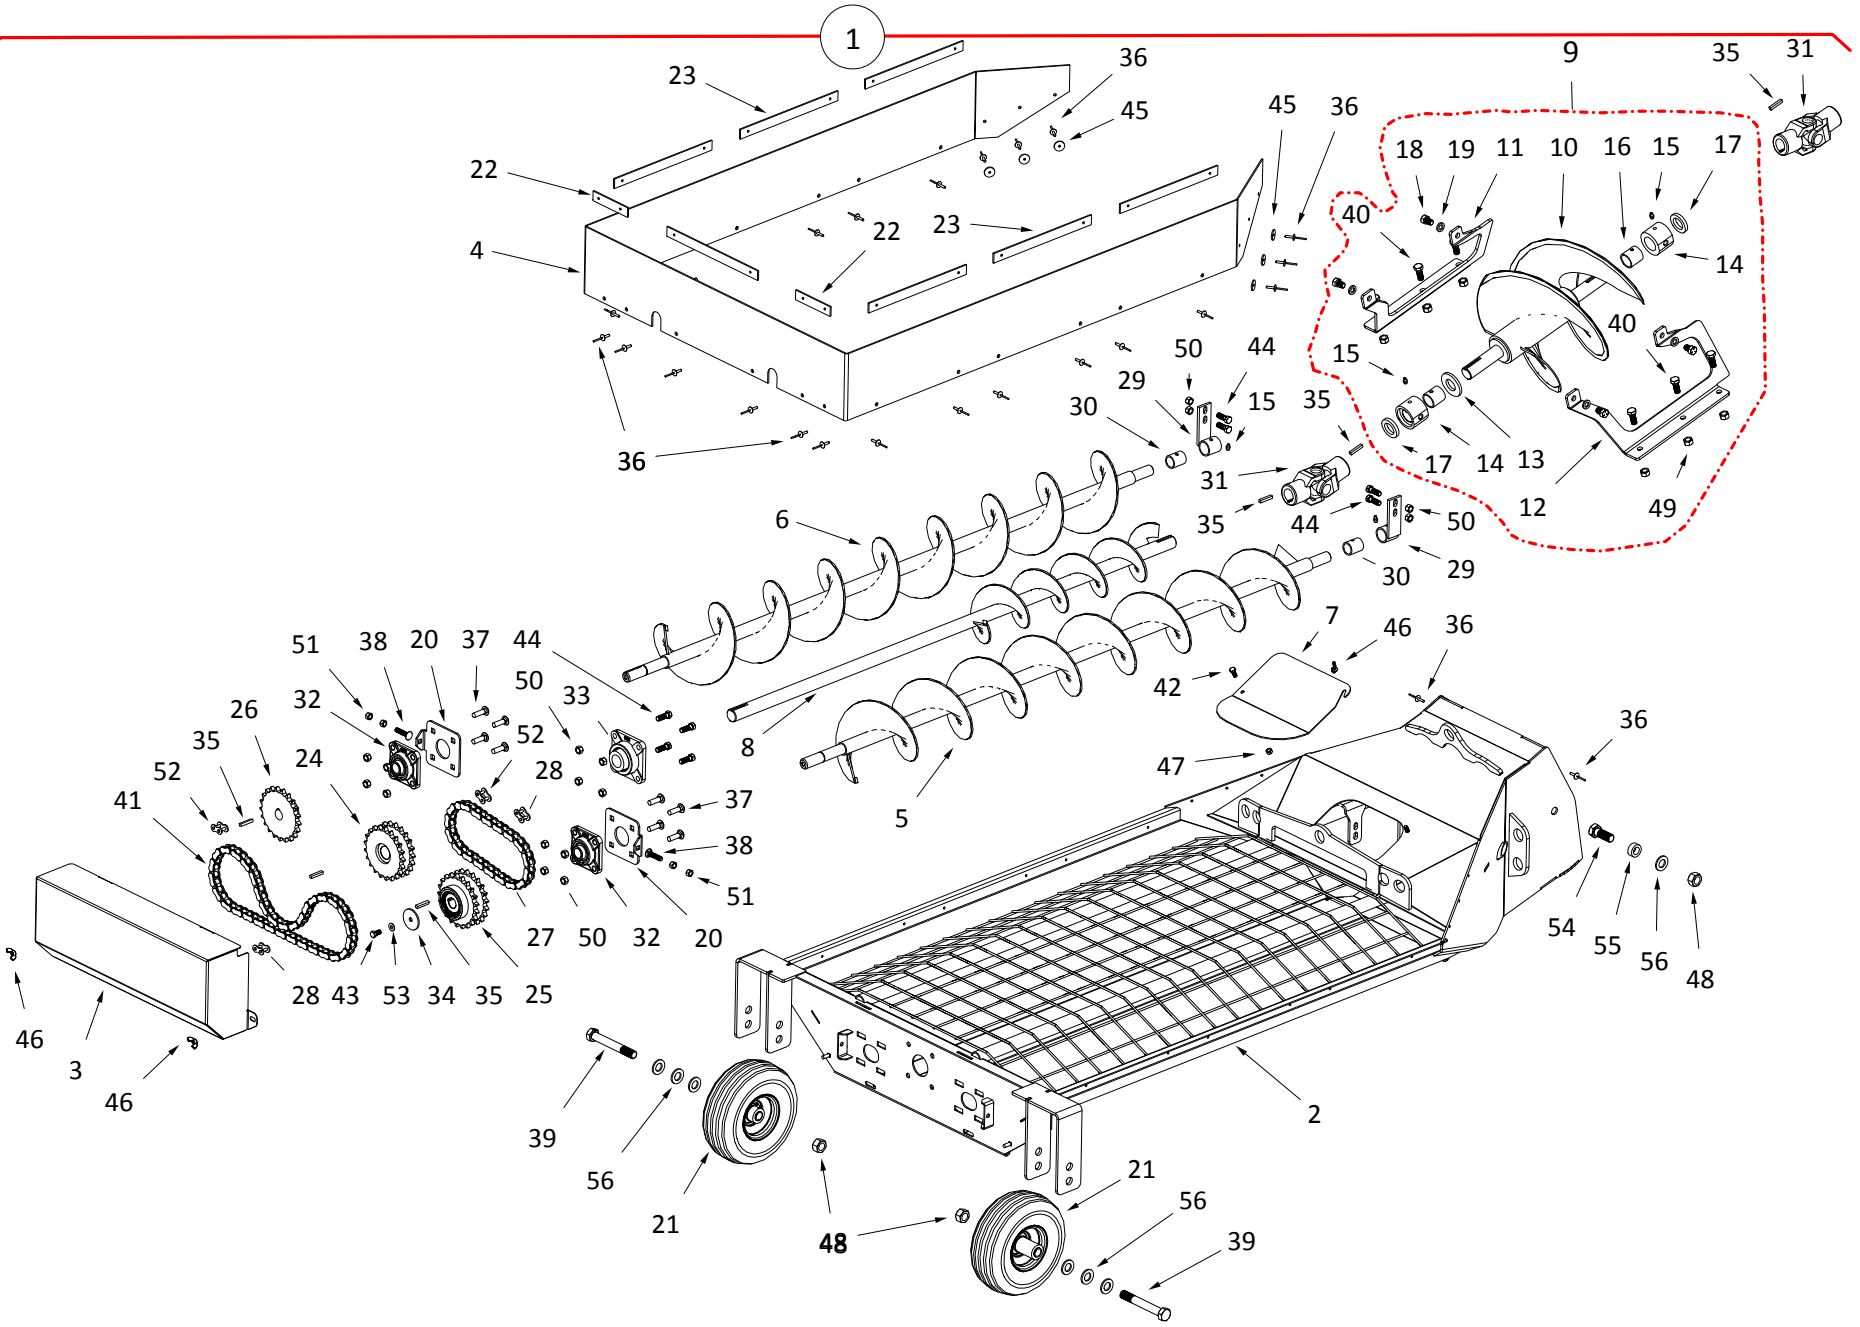

X-TEND HOPPER

ITEM	PART NO.	DESCRIPTION
51	10-17754	HEX NUT, 3/8" PLAIN
52	10-29526	#60 OFFSET LINK
53	10-19604	LOCKWASHER 3/8" PLTD 9900528
54	10-19592	BOLT 3/4" X 2" 9900823
55	10-22932	BUSHING, 1-1/4" X 3/8", RODONO
56	10-18948	RIM WASHER, 3/4" PLTD