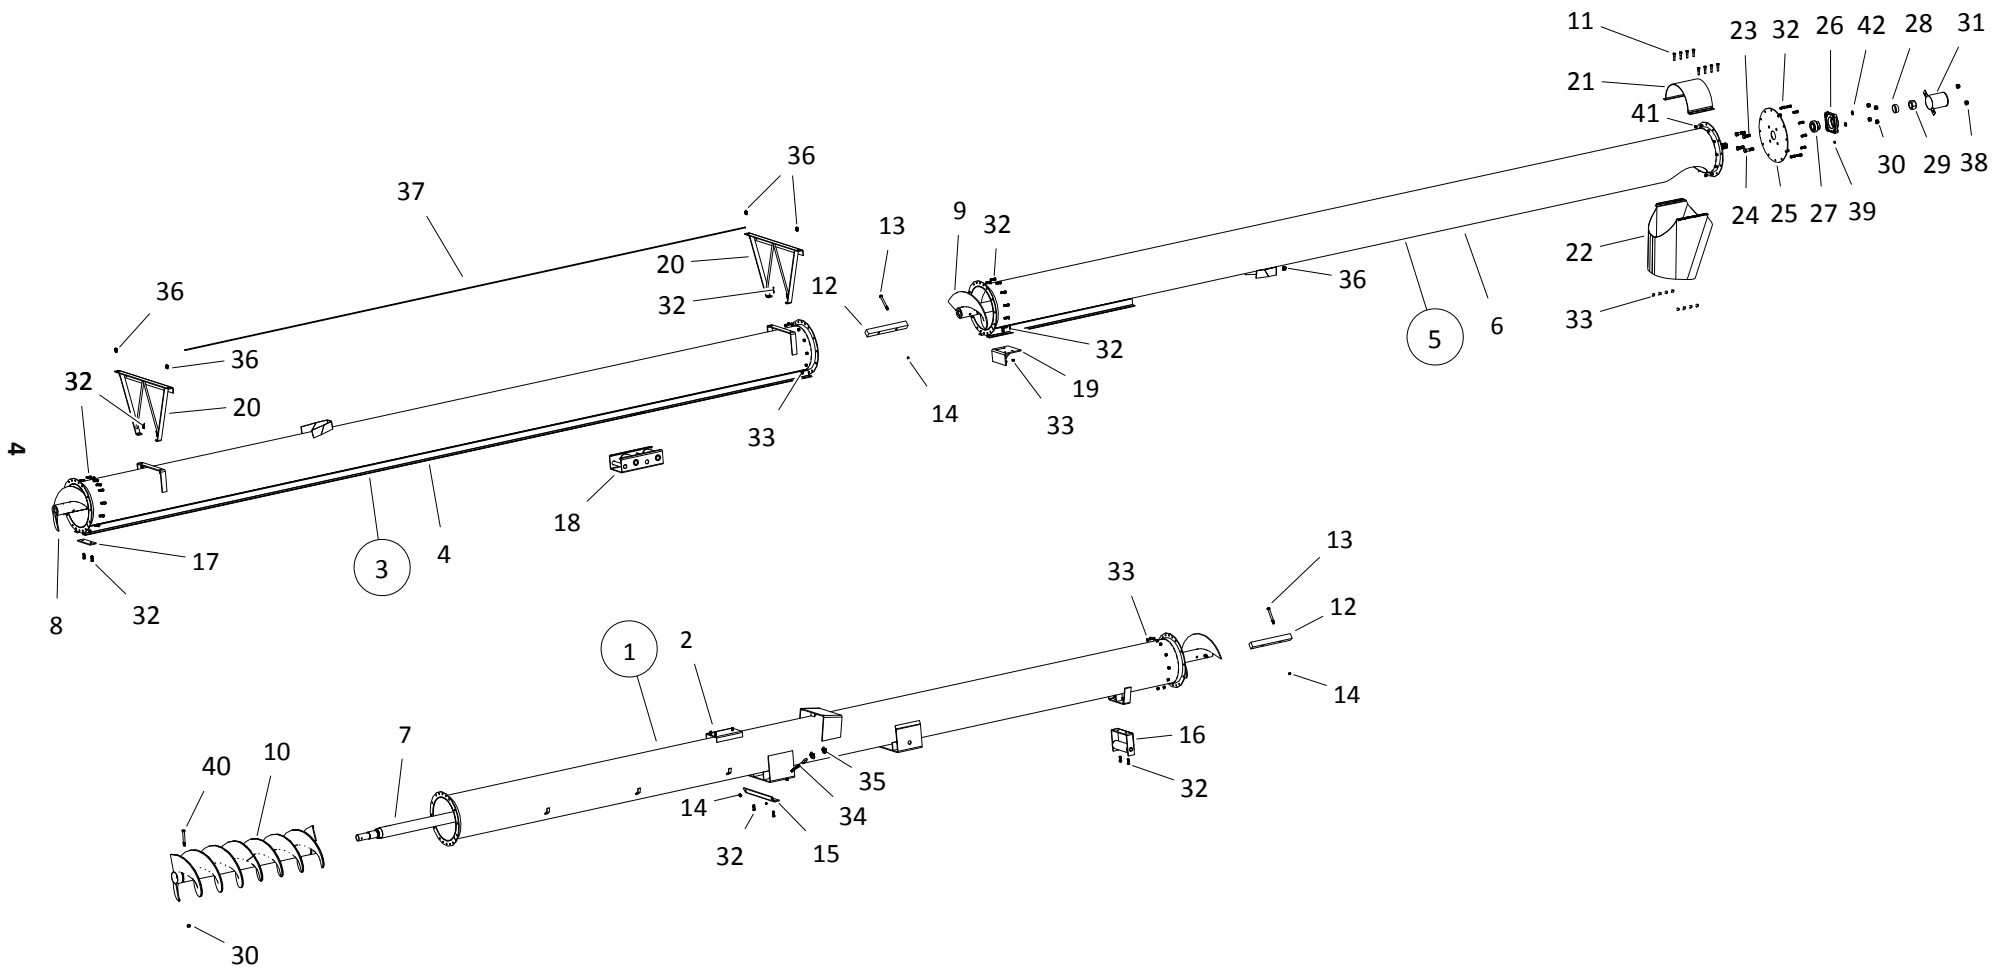

TUBE & TRUSS COMPONENTS, HX13-64 SILVER (2020)

TUBE & TRUSS COMPONENTS, HX13-64 SILVER (2020)

ITEM	PART NO.	DESCRIPTION
1	10-20196SR	HX1364 LOWER TUBE BUNDLE #
2	10-20195SR	HX1364 LOWER TUBE ONLY #
3	10-20202SR	HX13-64 UPR MDL TUBE BDL
4	10-20201SR	HX1364 UPPER MID TUBE ONLY
5	10-20204SR	HX1364 UPPER TUBE BUNDLE
6	10-20203SR	HX1364 UPPER TUBE ONLY
7	200530	HX13 LOWER FLIGHT W/ AR BOOT FLIGHT
8	10-29987	MIDDLE FLIGHT
9	10-29986	UPPER FLIGHT
10	10-24298	HX13 BOOT FLIGHT
11	10-19981	7/16" X 1-3/4" NC BOLT GR 8 PLTD
12	10-29985	FLIGHT CONNECTING SHAFT
13	10-18947	BOLT 1/2" X 4" 9900647
14	10-17750	LOCKNUT 1/2"
15	10-18989WH	TRUSS ATTACH ANGLE
16	10-17024RD	CABLE ROLLER
17	10-17003	LOWER TRACK STOP
18	10-17005WH	TRACKSHOE
19	10-17017RD	TRACKSTOP, UPPER
20	10-18988	LOW TRUSS BRACKET
21	10-27455	12-3/4" HITCH RING
22	200423RD	2-PIECE SPOUT
23	10-18544	BOLT 5/8" X 1-3/4" PLTD
24	10-27589	BOLT,5/8X2-1/2 PLTD 9900819
25	10-29231	FLIGHT BEARING MOUNT PLATE
26	10-18518	1-3/4" PILLOW BLOCK BEARING
27	10-17527	1-3/4" BEARING ONLY
28	10-21171	BUSHING THRUST ADJUSTER
29	10-27587	1-1/2" NF HEX NUT
30	10-19600	LOCKNUT 5/8" 9900831
31	10-27576	THRUST ADJUSTER COVER
32	10-18698	BOLT 7/16" X 1-1/4" 9900219
33	10-17593	7/16" NC NYLON LOCKNUT GR 5 YLW PLT
34	10-19331	EYE BOLT/NUT 1/2" X5" 4503071
35	10-18990	3/8" CABLE CLAMP
36	10-19333	5/16" CABLE CLAMP (YELLOW ZINC)
37	10-17018	TRUSS CABLE, 3/8" X 82'6"
38	10-27588	5/8" SERRATED FLANGE NUT
39	10-19222	GREASE FTG ZERK 1/4-28 SAE CZ PLTD
40	10-17632	BOLT 5/8" X 5-1/2"
41	10-19598	LOCKNUT 7/16" 9900643
42	10-17262	LOCKWASHER 5/8" PLTD