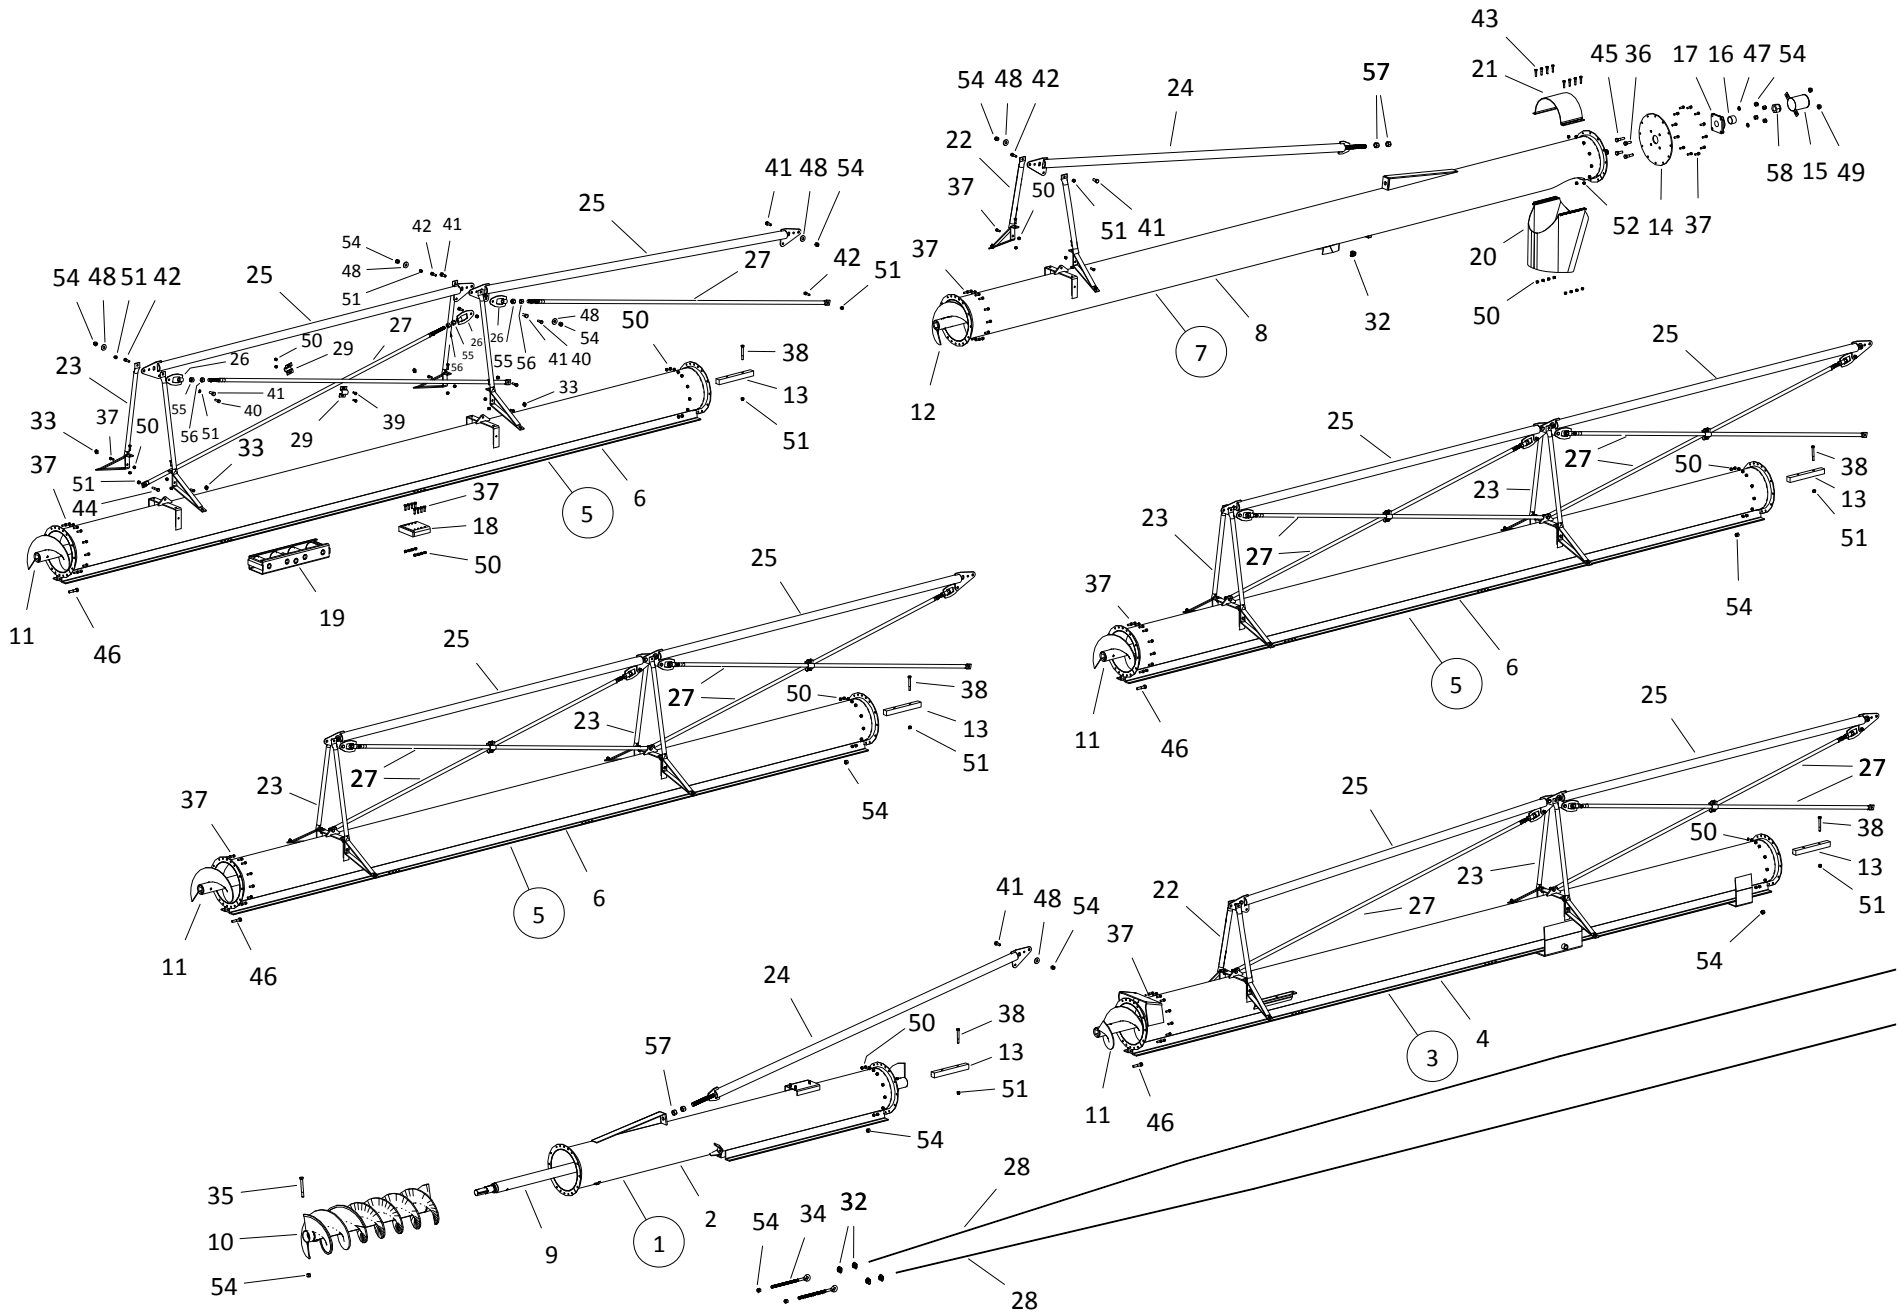

TUBE & TRUSS COMPONENTS, HX13-114 SILVER (2020)

18

TUBE & TRUSS COMPONENTS, HX13-114 SILVER (2020)

ITEM	PART NO.	DESCRIPTION
1	200436SR	HX13-114 LOWER TUBE BUNDLE (2020)
2	200437SR	HX13-114 LOWER TUBE WELD'T (2020)
3	200438SR	HX13-114 LOWER MID TUBE BDL (2020)
4	200439SR	HX13-114 LOWER MIDDLE TUBE (2020)
5	200432SR	HX13-114 MIDDLE TUBE BUNDLE (2020)
6	200433SR	HX13-114 MIDDLE TUBE (2020)
7	200429SR	HX13-74/84/94/114 UTB (2020), SR
8	200430SR	HX13-74/84/94/114 UPR TUBE 2020, SR
9	201290	HX13114 LWR FLIGHT W/AR BOOT FLIGHT
10	10-24298	HX13 BOOT FLIGHT
11	10-29987	MIDDLE FLIGHT
12	10-29986	UPPER FLIGHT
13	10-29985	FLIGHT CONNECTING SHAFT
14	10-29231WH	FLIGHT BEARING MOUNT PLATE
15	10-27576WH	THRUST ADJUSTER COVER SA13 4505104
16	10-21171	BUSHING THRUST ADJUSTER
17	10-18518	1-3/4 PILLOW BLOCK BEARING
18	10-20296	TRACK STOP
19	10-20295WH	TRACK SHOE, RED
20	200423RD	2-PIECE SPOUT
21	10-27455	12-3/4" HITCH RING
22	10-17459	MK91 LOW TRUSS BRACKET
23	10-17460	MK91 HIGH TRUSS BRACKET
24	200419RD	TOP TRUSS - END
25	200418RD	TOP TRUSS - COMMON
26	200416RD	CROSS BRACE SHACKLE
27	200421RD	CROSS BRACE - LONG
28	10-17032	TRUSS CABLE, 3/8" X 100'0"
29	10-17405	CROSS BRACE CLAMP
32	10-18990	3/8" CABLE CLAMP
33	10-19333	5/16" CABLE CLAMP (YELLOW ZINC)
34	200531	5/8" X 14-1/2" EYE BOLT PLTD
35	10-17632	BOLT 5/8" X 5-1/2"
36	10-18544	BOLT 5/8" X 1-3/4" PLTD
37	10-18698	BOLT 7/16" X 1-1/4" 9900219
38	10-18947	BOLT 1/2" X 4" 9900647
39	10-19542	BOLT, 7/16" X 1" PLTD 4500068
40	10-19589	BOLT 1/2" X 1-1/2" 9900536
41	10-19590	BOLT 5/8" X 1-1/2" 9900167
42	10-19974	BOLT, 1/2" 1-3/4" GR8 9900133
43	10-19981	7/16" X 1-3/4" NC BOLT GR 8 PLTD
44	10-20772	1/2" X 2-1/2" GR8 PLTD
45	10-27589	BOLT, 5/8 X 2-1/2 PLTD 9900819
46	10-29251	5/8" X 2-3/4" NC BOLT GR 8 PLTD
47	10-17262	LOCKWASHER 5/8" PLTD
48	10-19966	WASHER, 5/8" FLAT 9900779
49	10-27588	5/8" SERRATED FLANGE NUT
50	10-17593	7/16" NC NYLON LOCKNUT GR 5 YLW PLT
51	10-17750	LOCKNUT 1/2"
52	10-19598	LOCKNUT 7/16" 9900643