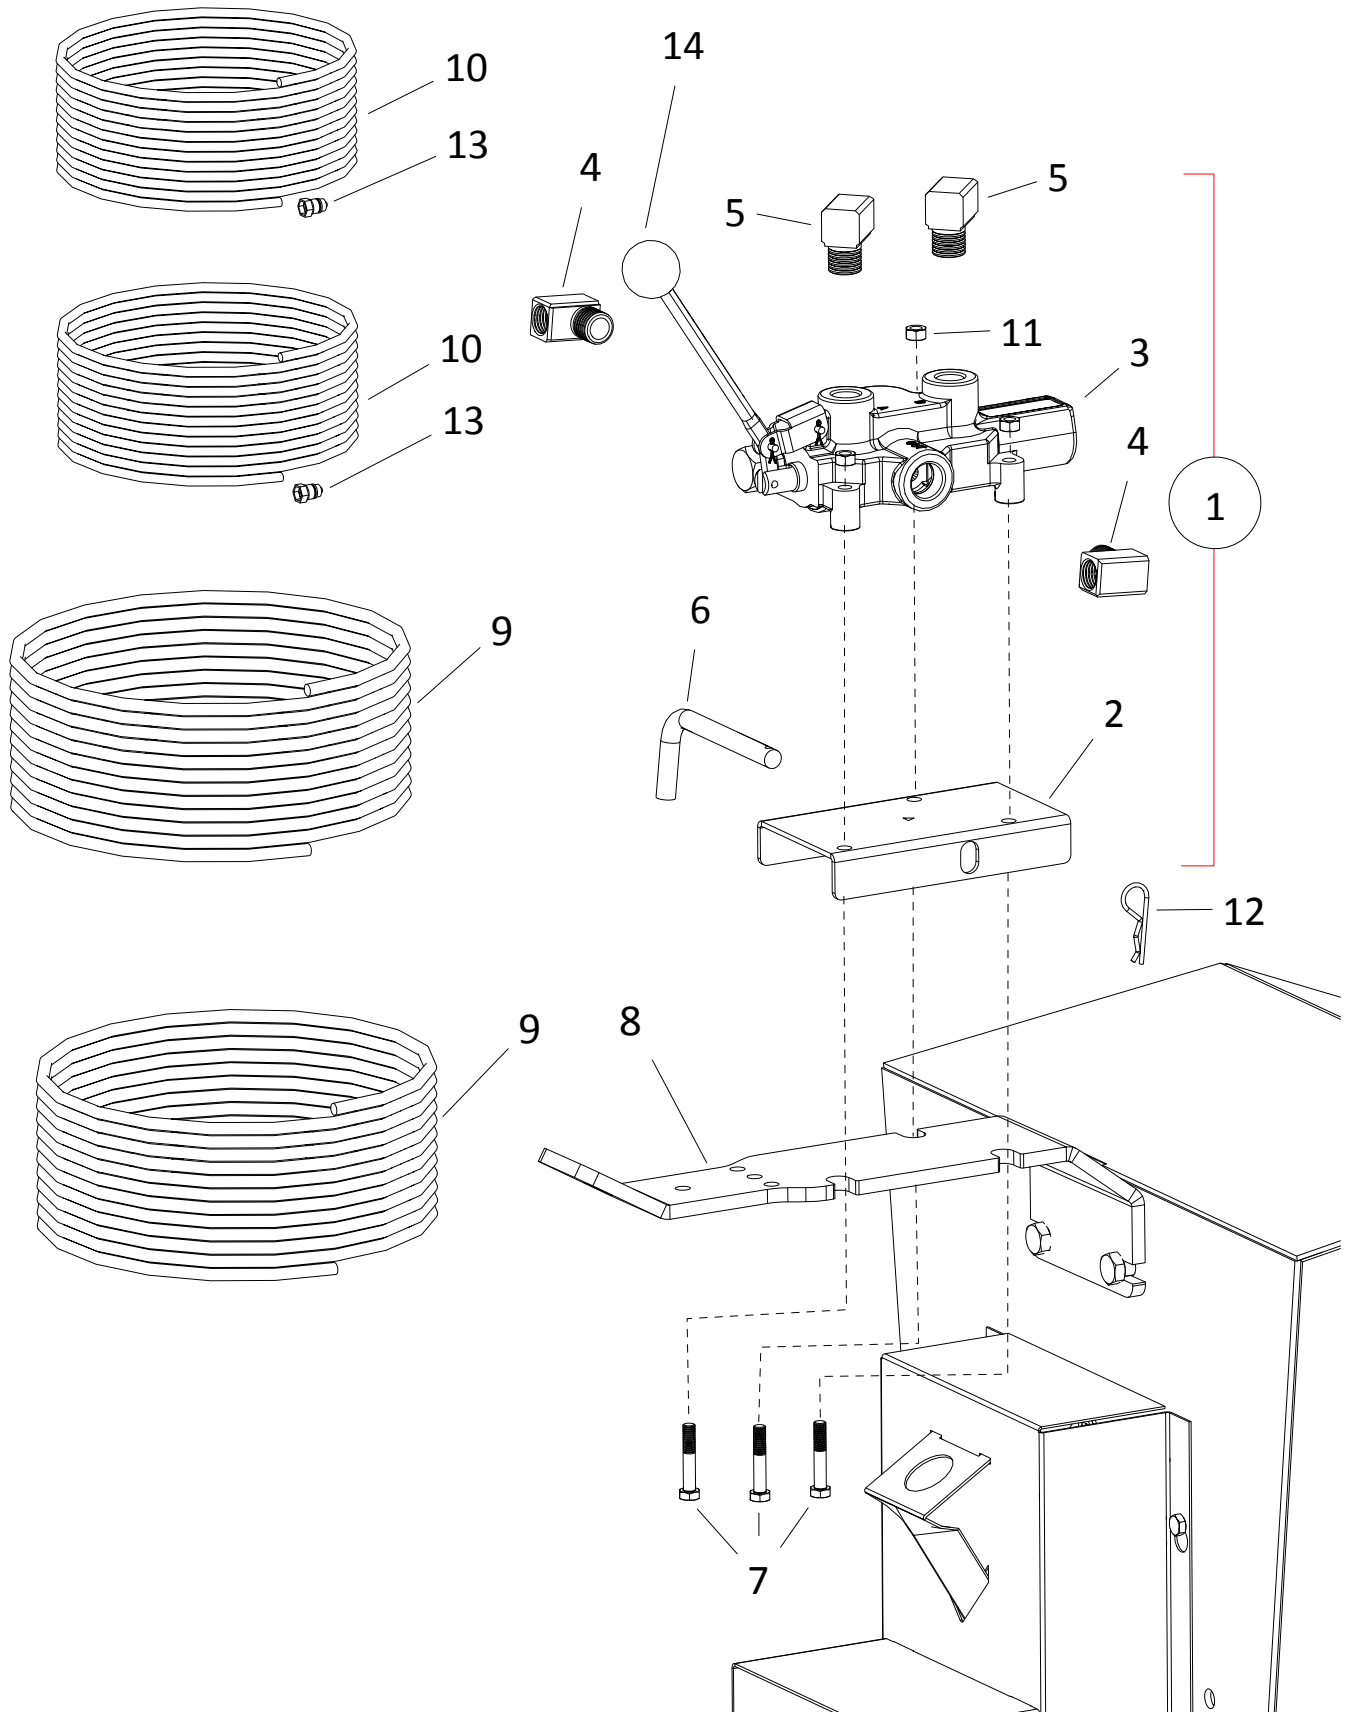

HYDRAULIC WINCH (A266)

HYDRAULIC WINCH (A266)

ITEM	PART NO.	DESCRIPTION
1	10-17392	WASHER 3/8" FLAT PLTD 0601008
2	10-17402	LOCKNUT 3/8" 0601007
3	10-17467	MK91 DOUBLE HOSE HOLDER
4	10-17625	HYDRAULIC WINCH GEARBOX
5	10-17626	HYDRAULIC MOTOR
6	10-17628	HYD WINCH FRAME ASSM (14096) RED
7	10-17629	HYD WINCH DRUM (14080) RED
8	10-17631	BOLT 5/16X2-1/2 PLT 9900524
9	10-17634	HYDRAULIC WINCH ASSEMBLY, RED
10	10-18097	1" RIM WASHER 9900052-2
11	10-18496	WINCH KEEPER KIT
12	10-18955	BOLT 3/8" X 1" 9900699
13	10-19598	LOCKNUT 7/16" 9900643
14	10-19604	LOCKWASHER 3/8" PLTD 9900528
15	10-20037	1/2" X 236" HYDRAULIC HOSE
16	10-28221	HYD MOTOR BYPAS VALVE 0700023
17	10-28222	RELIEF VALVE 0700024
18	10-28744	7/16 X 1-1/2 NC BOLT GR5 PLTD
19	10-29246	3/8" X 1" GR8 SHEAR BOLT AND NUT
20	0308013	3/8" NTP PLASTIC PLUG
21	1100625	STEEL ELBOW 90,1/2FNPSMX3/8MNPT
22	9900047	PIONEER COUPLER
23	05-A266	HYDRAULIC HOPPER LIFT KIT

HYDRAULIC VALVE (A335)

15

HYDRAULIC VALVE (A335)

ITEM	PART NO.	DESCRIPTION
1	10-20132	X13 HYD VALVE ASSY
2	10-20044	X13 VALVE MOUNT PLATE
3	10-17675	HYDRAULIC VALVE
4	10-29087	STEEL ELBOW 90,12MNPT X 8FNPSM FITT
5	10-28478	STEEL ELBOW 9900331
6	10-19648	SADDLE PIN 4503223
7	10-17712	BOLT, 5/16" X 1-3/4"
8	10-20043	X10/13 PTO/VALVE BRACKET
9	10-29363	1/2" X 150" HYDRAULIC HOSE
10	10-29371	1/2" X 80" HYDRAULIC HOSE
11	10-19980	LOCKNUT, 5/16" PLTD
12	10-17383	3610 GRIP CLIP 2605004
13	9900047	PIONEER COUPLER
14	10-27590	POWERSWING VALVE HANDLE KIT
15	05-A335	HYDRAULIC VALVE ASSEMBLY KIT