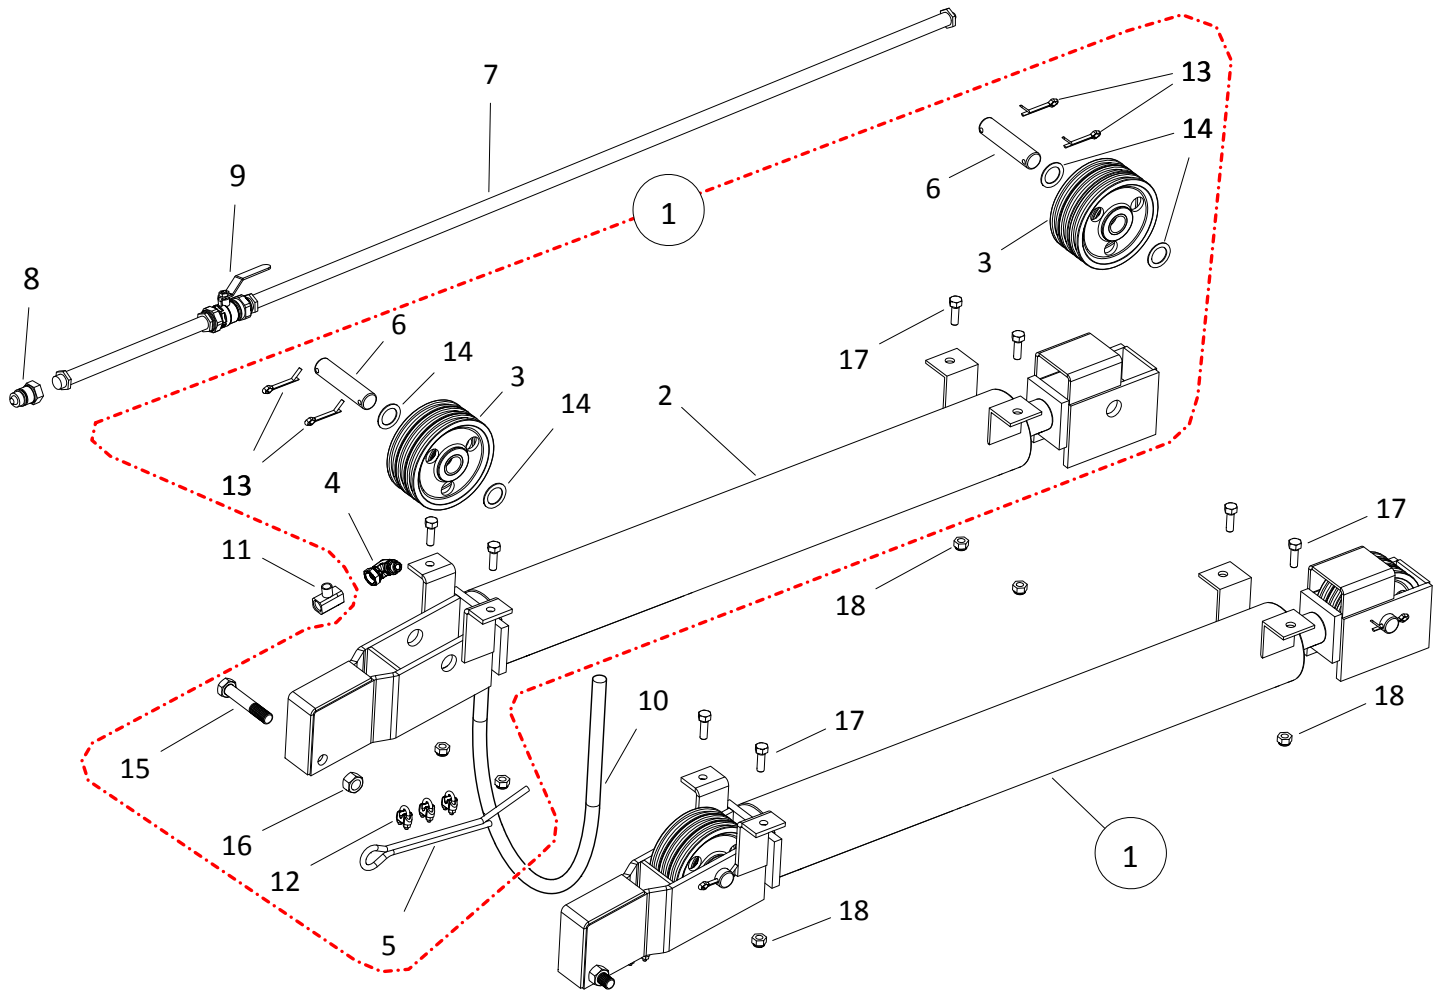

HYDRAULIC LIFT COMPONENTS, HX13-64 (2020)

ITEM	PART NO.	DESCRIPTION
1	10-18034	CYLINDER ASSEMBLY
2	10-19916	CYLINDER ONLY
3	10-19918	PULLEY, 5.5, CYL
4	10-22191	STEEL ELBOW 6MORB X 3/8 NSPM
5	10-18043	LIFT CABLE
6	10-18089	HYD CYLINDER PIN
7	10-20318	MKX64 CYL HOSE ASSEMBLY
8	9900047	PIONEER COUPLER
9	10-18084	BALL VALVE
10	10-18739	3/8" X 16" HYDRAULIC HOSE
11	10-18736	3/8 STREET TEE
12	10-19333	5/16" CABLE CLAMP (YELLOW ZINC)
13	10-18098	COTTER PIN 1/4 X 1-3/4 C.ZINC PLTD
14	10-18097	1" RIM WASHER 9900052-2
15	10-18093	5/8" X 3-1/2" NC BOLT GR 5 PLTD
16	10-19600	LOCKNUT 5/8" 9900831
17	10-18698	BOLT 7/16" X 1-1/4" 9900219
18	10-17593	7/16" NC NYLON LOCKNUT GR 5 YLW PLT