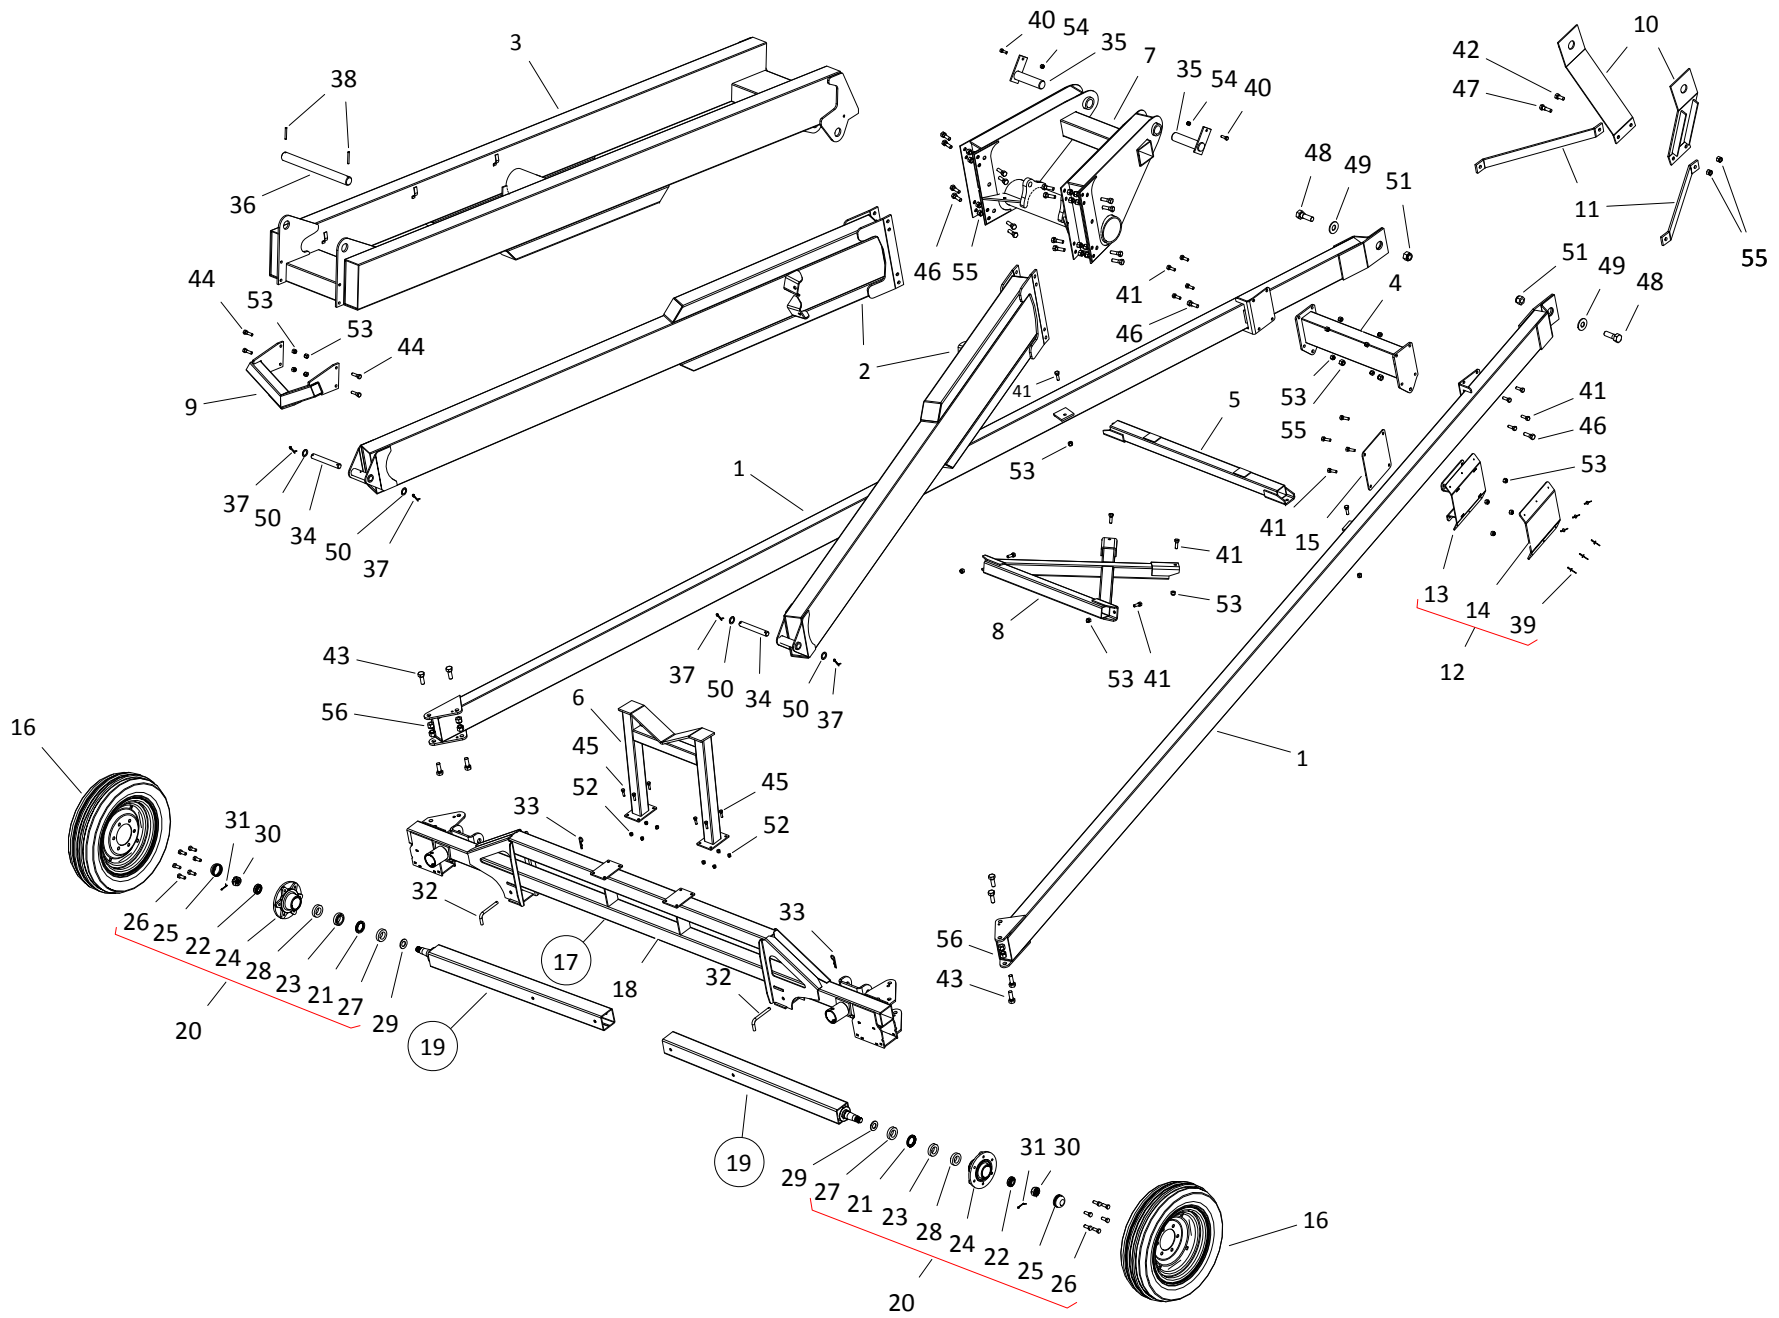

FRAME COMPONENTS, HX13-74 (2020)

FRAME COMPONENTS, HX13-74 (2020)

ITEM	PART NO.	DESCRIPTION
1	10-29912RD	LOWER ARM
2	10-29914RD	LOWER SCISSOR ARM
3	10-29916RD	UPPER SCISSOR
4	10-29951RD	STABILIZER CROSS MEMBER
5	10-29954RD	SCISSOR REST
6	10-20240RD	TRANSPORT STAND
7	10-29910RD	BOWTIE
8	10-29911RD	BOWTIE CROSSBRACE
9	10-20241RD	TRANSPORT GUIDE
10	10-29950RD	STABILIZER BRACKET
11	10-29952RD	STABILIZER BRACE
12	10-22924RD	LOWER ARM DEFLECTOR ASSY
13	10-22923HM	LOWER ARM DEFLECTOR ONLY
14	10-22925	FRAME DEFLECTOR PLASTIC, BENT
15	10-22929RD	LOWER ARM SKID CLAMP
16	10-29015	16 X 6 X 6 BOLT WHEEL ASSEM
17	10-22623RD	AXLE ASSY, 1 PIECE
18	10-22621RD	AXLE ONLY, 1 PIECE
19	10-29961	AXLE EXTENSION, RED
20	10-17013	HUB ASSEMBLY W/BAG, MK130 4504041
21	10-17006	HUB SEAL
22	10-19265	CONE BEARING 4500059-3
23	10-17007	LG HUB BEARNG
24	10-17009	HUB, MK130 6-BOLT 4504041-4
25	10-17012	MK130 DUST CAP 4504041-5
26	10-17561	1/2" X 1-1/4" WHEEL BOLT
27	10-19266	CUP 4500059-4
28	10-17008	MK130 LARGE HUB CUP 4504041-3
29	10-17010	WASHER, MK130 HUB
30	10-17011	NUT, 1" SLOTTED 0500704
31	10-19271	COTTER PIN 1/8 X 1-1/2 C.ZINC PLTD
32	10-19648	SADDLE PIN 4503223
33	10-19463	210 HITCH PIN 4500070
34	10-20049	LOWER SCISSOR ATTACH PIN
35	10-29929RD	SCISSOR PIN
36	10-20079	FRAME ATTACH PIN, UPPER SCISSOR
37	10-18098	COTTER PIN 1/4 X 1-3/4 C.ZINC PLTD
38	10-28584	COILED SPRING PIN 5/16 X 2-1/2 PLNO
39	10-20399	3/16" X 5/8" GRIP RIVET
40	10-18698	BOLT 7/16" X 1-1/4" 9900219
41	10-19589	BOLT 1/2" X 1-1/2" 9900536
42	10-19590	BOLT 5/8" X 1-1/2" 9900167
43	10-19592	BOLT 3/4" X 2" 9900823
44	10-19974	BOLT, 1/2" 1-3/4" GR8 9900133
45	10-19975	BOLT, 3/8" X 1-1/4" GR5 9900531
46	10-19991	BOLT, 5/8" X 2" GR8 9900818
47	10-27484	5/8" X 2-1/4" GR8 BOLT
48	10-28484	1" X 3" NC BOLT GRADE 5 PLTD
49	10-17020	WASHER, 1" FLAT 0500705
50	10-18097	1" RIM WASHER 9900052-2