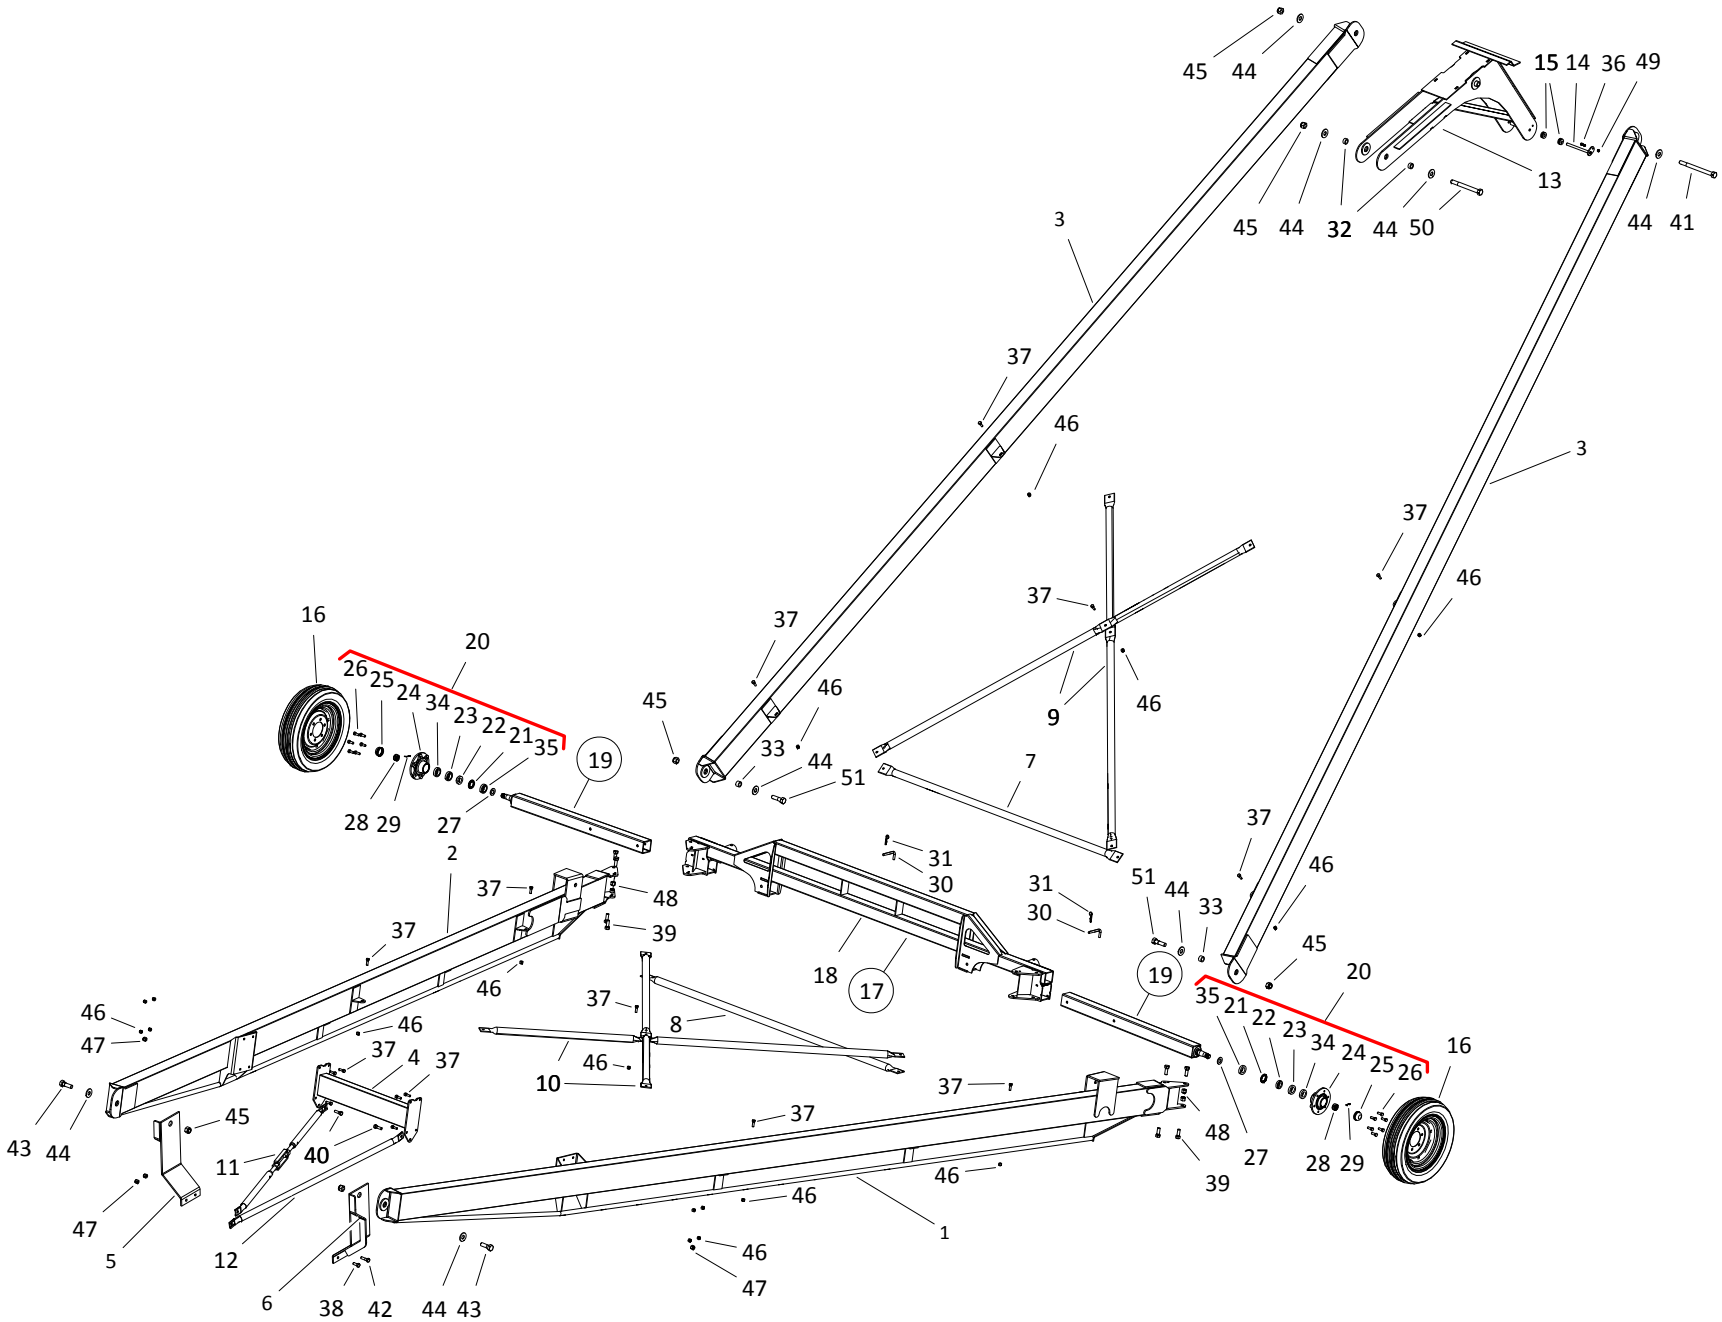

FRAME COMPONENTS, HX13-114 (2020)

ITEM	PART NO.	DESCRIPTION
1	200465RD	LOWER ARM, RIGHT (2020)
2	200466RD	LOWER ARM, LEFT (2020)
3	200464RD	UPPER ARM (2020)
4	10-20215	SHORT CROSSMEMBER
5	10-21865	STABILIZER BRKT, LH
6	10-21866	STABILIZER BRKT, RH
7	200472RD	TUBE, UPPER ARM TIE BRACE 2020
8	200473RD	TUBE, LOWER ARM TIE BRACE 2020
9	200467RD	TUBE, X-BRACE (2020)
10	200474RD	TUBE, LOWER ARM X-BRACE 2020
11	10-22284	ADJUSTABLE STABILIZER BRACE
12	10-20255	STABILIZER BRACE
13	10-20214	LIFT ASSIST
14	10-23029	LIFT ASSIST LOWER PIN
15	10-23079	CABLE THIMBLE PULLEY
16	10-29015	16 X 6 X 6 BOLT WHEEL ASSEM
17	10-22624	AXLE ASSY, 1 PIECE
18	10-22622	AXLE ONLY, 1 PIECE
19	10-29961	AXLE EXTENSION, RED
20	10-17013	HUB ASSEMBLY W/BAG, MK130 4504041
21	10-17006	HUB SEAL
22	10-19265	CONE BEARING 4500059-3
23	10-17007	LG HUB BEARNG
24	10-17009	HUB, MK130 6-BOLT 4504041-4
25	10-17012	MK130 DUST CAP 4504041-5
26	10-17561	1/2" X 1-1/4" WHEEL BOLT
27	10-17010	WASHER, MK130 HUB
28	10-17011	NUT, 1" SLOTTED 0500704
29	10-19271	COTTER PIN 1/8 X 1-1/2 C.ZINC PLTD
30	10-19648	SADDLE PIN 4503223
31	10-19463	210 HITCH PIN 4500070
32	10-20297	MKX130 SPACER BUSHING, SHORT
33	10-20360	MKX130 SPACER BUSHING, MEDIUM
34	10-17008	MK130 LARGE HUB CUP 4504041-3
35	10-19266	CUP 4500059-4
36	10-19975	BOLT,3/8X 1-1/4 GR5 9900531
37	10-19589	BOLT 1/2" X 1-1/2" 9900536
38	10-19590	BOLT 5/8" X 1-1/2" 9900167
39	10-19592	BOLT 3/4" X 2" 9900823
40	10-19991	BOLT, 5/8" X 2" GR8 9900818
41	10-20303	1" X 12" NC BOLT GR 8 PLTD
42	10-27484	5/8" X 2-1/4" GR8 BOLT
43	10-28484	1" X 3" NC BOLT GRADE 5 PLTD
44	10-17020	WASHER, 1" FLAT 0500705
45	10-17019	LOCKNUT, 1" 9900639
46	10-17750	LOCKNUT 1/2"
47	10-19600	LOCKNUT 5/8" 9900831
48	10-19601	LOCKNUT, 3/4" PLTD
49	10-17402	LOCKNUT 3/8" 0601007
50	10-17015	1" X 10" NC BOLT GR 8 PLTD

FRAME COMPONENTS, HX13-114 (2020)