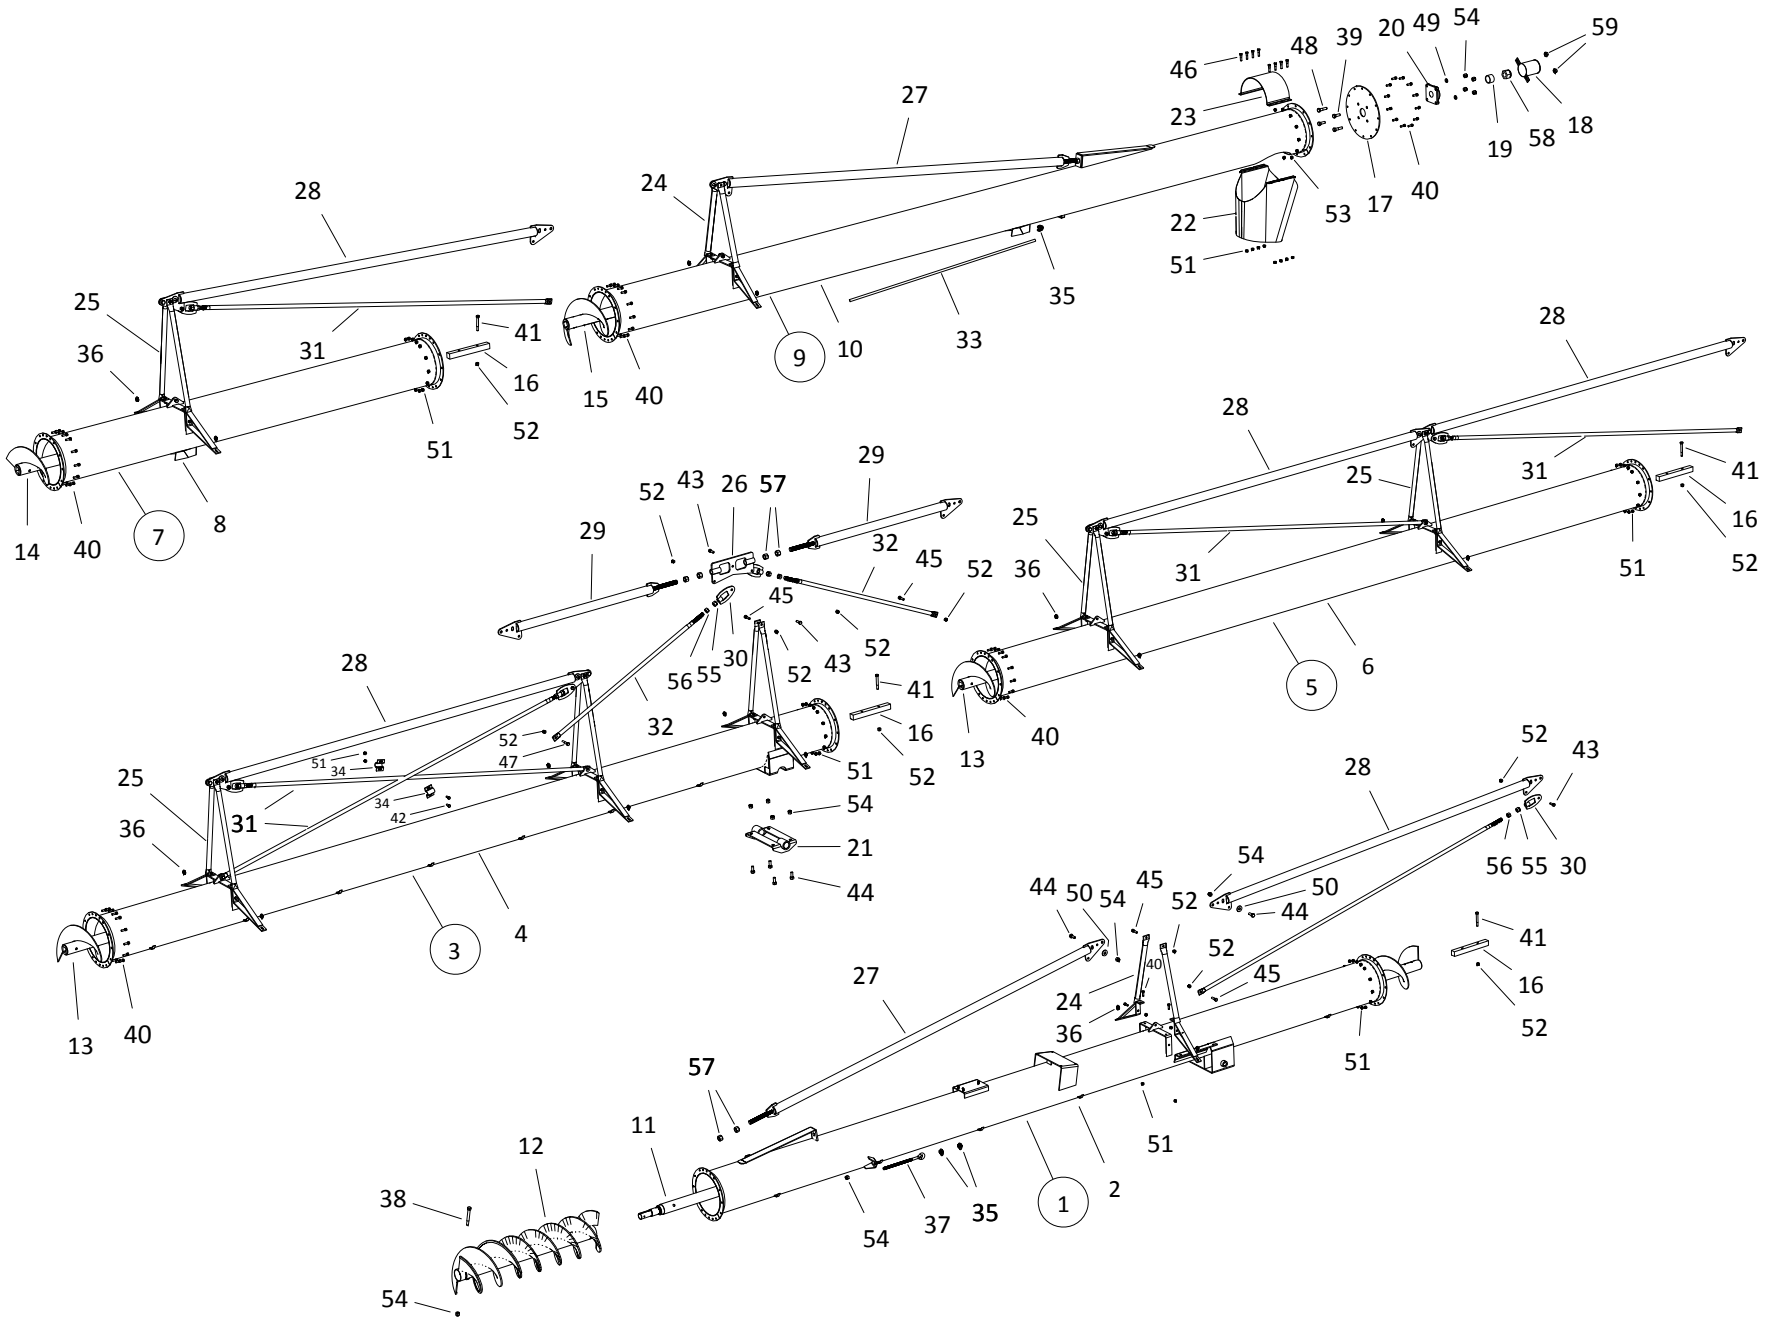

TUBE & TRUSS COMPONENTS, HX13-94 SILVER & GALVANIZED (2020)

ITEM	PART NO.	DESCRIPTION	NOTES
1	200440SR	HX13-94 LOWER TUBE BDL (2020), SR	SILVER
1	200440GA	HX13-94 LOWER TUBE BUNDLE (2020)	GALVANIZED
2	200441SR	HX13-94 LOWER TUBE (2020), SR	SILVER
2	200441GA	HX13-94 LOWER TUBE (2020)	GALVANIZED
3	200442SR	HX13-94 LWR MID TUBE BDL (2020), SR	SILVER
3	200442GA	HX13-94 LWR MIDDLE TUBE BDL (2020)	GALVANIZED
4	200443SR	HX13-94 LOWER MID TUBE (2020), SR	SILVER
4	200443GA	HX13-94 LOWER MIDDLE TUBE (2020)	GALVANIZED
5	200444SR	HX13-84/94 MID TUBE BDL (2020), SR	SILVER
5	200444GA	HX13-84/94 MIDDLE TUBE BDL (2020)	GALVANIZED
6	200445SR	HX13-84/94 MID TUBE (2020), SR	SILVER
6	200445GA	HX13-84/94 MIDDLE TUBE (2020)	GALVANIZED
7	200446SR	HX13-74/94 UPR MID TUBE BDL 2020,SR	SILVER
7	200446GA	HX13-74/94 UPR MID TUBE BDL (2020)	GALVANIZED
8	200447SR	HX13-74/94 UPR MID TUBE (2020), SR	SILVER
8	200447GA	HX13-74/94 UPR MID TUBE (2020)	GALVANIZED
9	200429SR	HX13-74/84/94/114 UTB (2020), SR	SILVER
9	200429GA	HX13-74/84/94 UPPER TUBE BDL (2020)	GALVANIZED
10	200430SR	HX13-74/84/94/114 UPR TUBE 2020, SR	SILVER
10	200430GA	HX13-74/84/94 UPPER TUBE (2020)	GALVANIZED
11	200530	HX13 LOWER FLIGHT W/ AR BOOT FLIGHT	
12	10-24298	HX13 BOOT FLIGHT	
13	10-29987	MIDDLE FLIGHT	
14	10-29988	FLIGHT, 10' EXTENSION	
15	10-29986	UPPER FLIGHT	
16	10-29985	FLIGHT CONNECTING SHAFT	
17	10-29231WH	FLIGHT BEARING MOUNT PLATE	
18	10-27576WH	THRUST ADJUSTER COVER SA13 4505104	
19	10-21171	BUSHING THRUST ADJUSTER	
20	10-18518	1-3/4 PILLOW BLOCK BEARING	
21	200456RD	UPPER SCISSOR PIVOT MNT (2020)	
22	200423RD	2-PIECE SPOUT	
23	10-27455	12-3/4" HITCH RING	
24	10-17459	MK91 LOW TRUSS BRACKET	
25	10-17460	MK91 HIGH TRUSS BRACKET	
26	200417RD	CENTER ADJUST MNT	
27	200419RD	TOP TRUSS - END	
28	200418RD	TOP TRUSS - COMMON	
29	200420RD	TOP TRUSS - CENTRE	
30	200416RD	CROSS BRACE SHACKLE	
31	200421RD	CROSS BRACE - LONG	
32	200422RD	CROSS BRACE - SHORT	
33	10-17576	TRUSS CABLE	
34	10-17405	CROSS BRACE CLAMP	
35	10-18990	3/8" CABLE CLAMP	
36	10-19333	5/16" CABLE CLAMP (YELLOW ZINC)	
37	200531	5/8" X 14-1/2" EYE BOLT PLTD	
38	10-17632	BOLT 5/8" X 5-1/2"	
39	10-18544	BOLT 5/8" X 1-3/4" PLTD	
40	10-18698	BOLT 7/16" X 1-1/4" 9900219	

TUBE & TRUSS COMPONENTS, HX13-94 SILVER & GALVANIZED (2020)