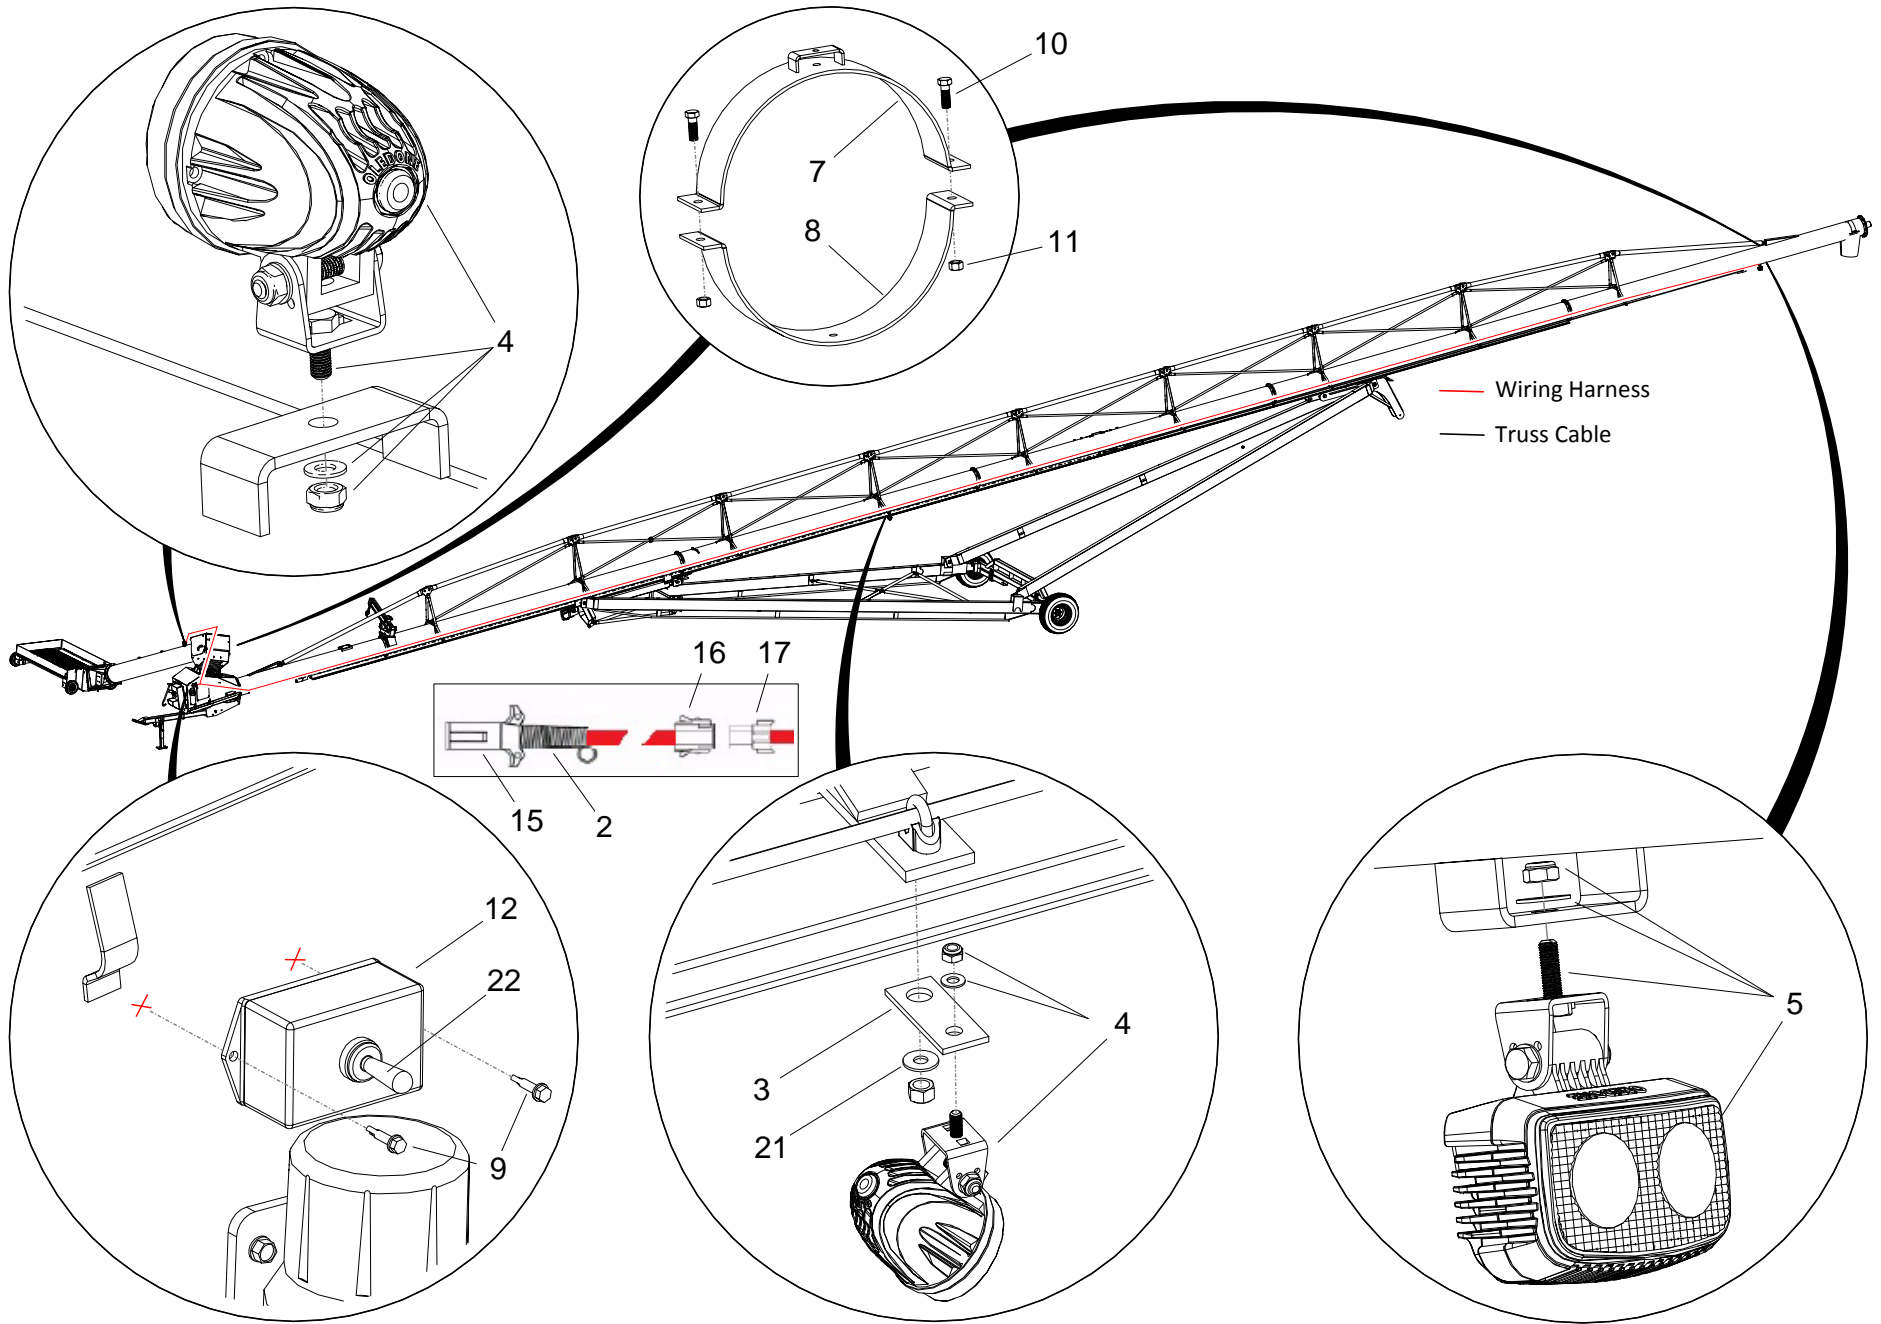

WORK LIGHT KIT, 114 (A357)

WORK LIGHT KIT, 114 (A357)

ITEM	PART NO.	DESCRIPTION	NOTES
1	10-22700	WORK LIGHT HARNESS, 114	
2	10-22687	TRACTOR PLUG EXTENSION HARNESS	
3	10-22286	TRANSPORT CHAIN LUG	
4	10-22394	LEDWD-1L10 MINI FLOOD LAMP	INCLUDES HARDWARE
5	10-22395	LEDWD-2L20 FLOOD LAMP	INCLUDES HARDWARE
7	10-21537	HOSE CLAMP	
8	10-18987	HALF CLAMP, 13"	
9	10-22396	8-18 X 3/4" TEK SCREW	
10	10-18698	BOLT 7/16" X 1-1/4" 9900219	
11	10-19598	LOCKNUT 7/16" 9900643	
12	10-22399	SWITCH BOX ONLY A317/A318	
13	10-22427	LEAD CONNECTOR, DEUTSCH DT06-2S	NOT SHOWN
14	10-22446	BUSS AGC 20A FUSE	NOT SHOWN
15	10-28665	7 PIN HIGHWAY TRACTOR CONNECR	
16	10-23124	8 WAY PLUG, AT06-08SA	
17	10-23125	8 WAY RECEPTACLE, AT04-08PA	
18	10-23126	WEATHER PACK TOWER, 6 POS	NOT SHOWN
19	10-23127	WEATHER PACK SHROUD, 6 POS	NOT SHOWN
20	10-23128	DEUTSCH 2 WAY CAP, 1011-344-0205	NOT SHOWN
21	10-27336	WASHER, 5/16" FLAT 9900529	
22	10-24355	WEATHERPROOF TOGGLE SWITCH	
23	05-A357	HX13114 WORK LIGHT KIT