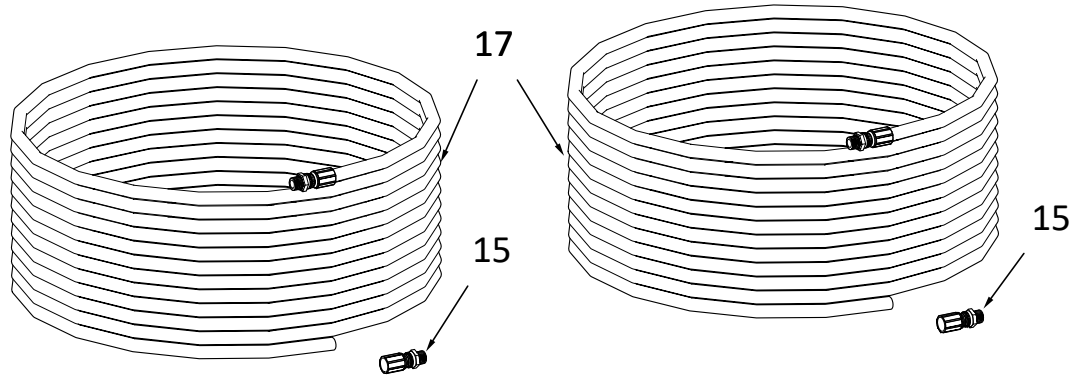

HYDRAULIC WINCH [A296]

ITEM	PART NO.	DESCRIPTION
1	10-17634	HYDRAULIC WINCH ASSEMBLY, RED
2	10-17628	HYD WINCH FRAME ASSM (14096) RED
3	10-17625	HYDRAULIC WINCH GEARBOX
4	10-28221	HYD MOTOR BYPAS VALVE 0700023
5	10-28222	RELIEF VALVE 0700024
6	10-17629	HYD WINCH DRUM (14080) RED
7	10-17626	HYDRAULIC MOTOR
8	10-18097	1" RIM WASHER 9900052-2
9	0308013	3/8" NTP PLASTIC PLUG
10	10-23134	MKX/X13 LIFTARM PLY GUIDE ASSY(2017
11	10-21494	MKX160 LIFT ARM PULLEY ASSEMBLY
12	10-17467	MK91 DOUBLE HOSE HOLDER
13	10-18496	WINCH KEEPER KIT
14	1100625	STEEL ELBOW 90,1/2FNPSMX3/8MNPT
15	9900047	PIONEER COUPLER
16	9900560	1/2" X 2-1/4" NC BOLT GR 5 PLTD
17	10-22611	3/8" X 215" HYDRAULIC HOSE
18	10-29246	3/8" X 1" GR8 SHEAR BOLT AND NUT
19	10-17402	LOCKNUT 3/8" 0601007
20	10-17750	LOCKNUT 1/2"
21	10-18955	BOLT 3/8" X 1" 9900699
22	10-17392	WASHER 3/8" FLAT PLTD 0601008
23	10-19598	LOCKNUT 7/16" 9900643
24	10-17631	BOLT 5/16X2-1/2 PLT 9900524
25	10-28744	7/16 X 1-1/2 NC BOLT GR5 PLTD
26	10-19604	LOCKWASHER 3/8" PLTD 9900528