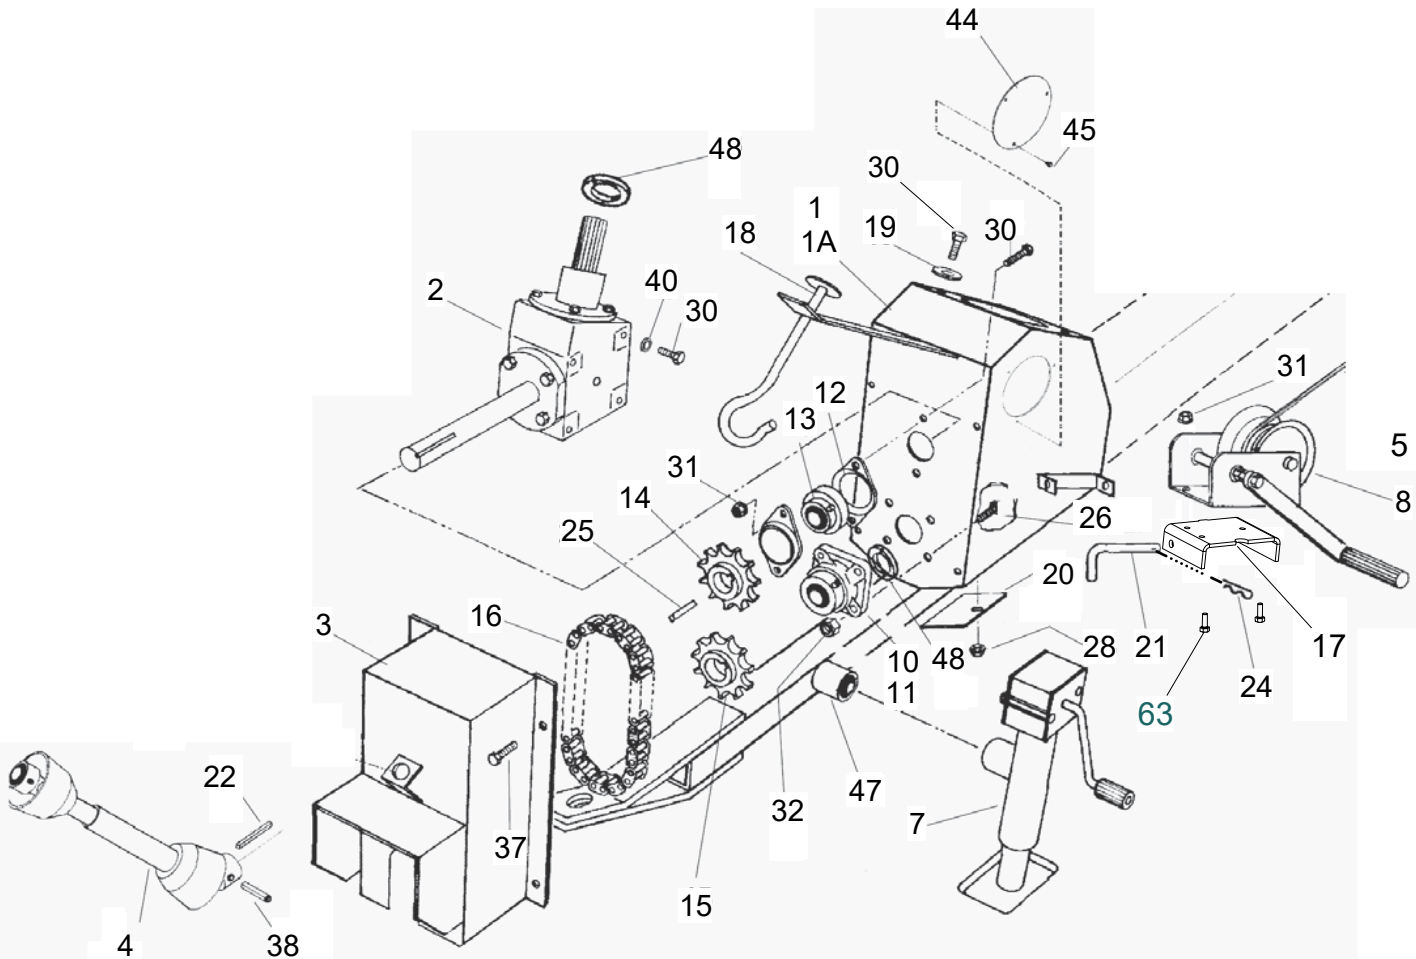

BOOT, HX10 (36 ft)

ITEM	PART NO.	DESCRIPTION
1	10-18743	BOOT, LESS BEARINGS
1A	10-17451	BOOT ASSEMBLY, AS SHIPPED
2	10-18851	LOWER GEARBOX, COMPLETE
3	10-18744	SPROCKET COVER
4	10-18484	BLUE END CV PTO SHAFT
5	200431	MK80/100 WINCH MOUNT ASSY (2019)
7	10-18080	MK JACK
8	10-19152	WINCH & HANDLE
10	10-19567	BEARING, 1-1/4 PILLOW 4500067
11	10-18852	1-1/4" BEARING, LESS FLANGE
12	10-18695	1-1/4" FLANGE, 2-HOLE
13	10-18853	EFH206-20 BEARING
14	10-18713	60B20 X 1-1/4 SPROCKET
15	10-18713	60B20 X 1-1/4 SPROCKET
16	10-18726	MK100 CHAIN
17	200425	WINCH BRACKET (2019)
18	10-18754	MK TRANSPORT SADDLE
19	10-18792	HOLD DOWN WASHER
20	10-17372	CLEAN OUT PLATE - FULL LENGTH
21	10-18074	MOUNT PIN
22	10-19607	KEY, 1/4" X 3" SQ
24	10-19463	210 HITCH PIN 4500070
25	10-19606	KEY, 1/4" X 1-1/2" SQ 700615
26	10-19589	BOLT 1/2" X 1-1/2" 9900536
28	10-19595	WHIZNUT 5/16" 9900129
30	10-19540	BOLT, 3/8 X 3/4" PLT 9900530
31	10-19596	WHIZNUT 3/8" 9900788
32	10-19599	LOCKNUT 1/2" 9900538
37	10-19538	BOLT, 5/16 X 3/4 PLTD 9900797
38	10-18079	COILED SPRING PIN 5/16 X 2 PLN.O
40	10-19604	LOCKWASHER 3/8" PLTD 9900528
44	10-17374	MK ACCESS COVER
45	10-19274	SELF TAPPING SCREW 9900132
47	10-18116	PIPE MOUNT, WELD-ON
48	10-17370	1-1/4 WIDE RIM WASHER
63	10-18955	BOLT 3/8" X 1" 9900699