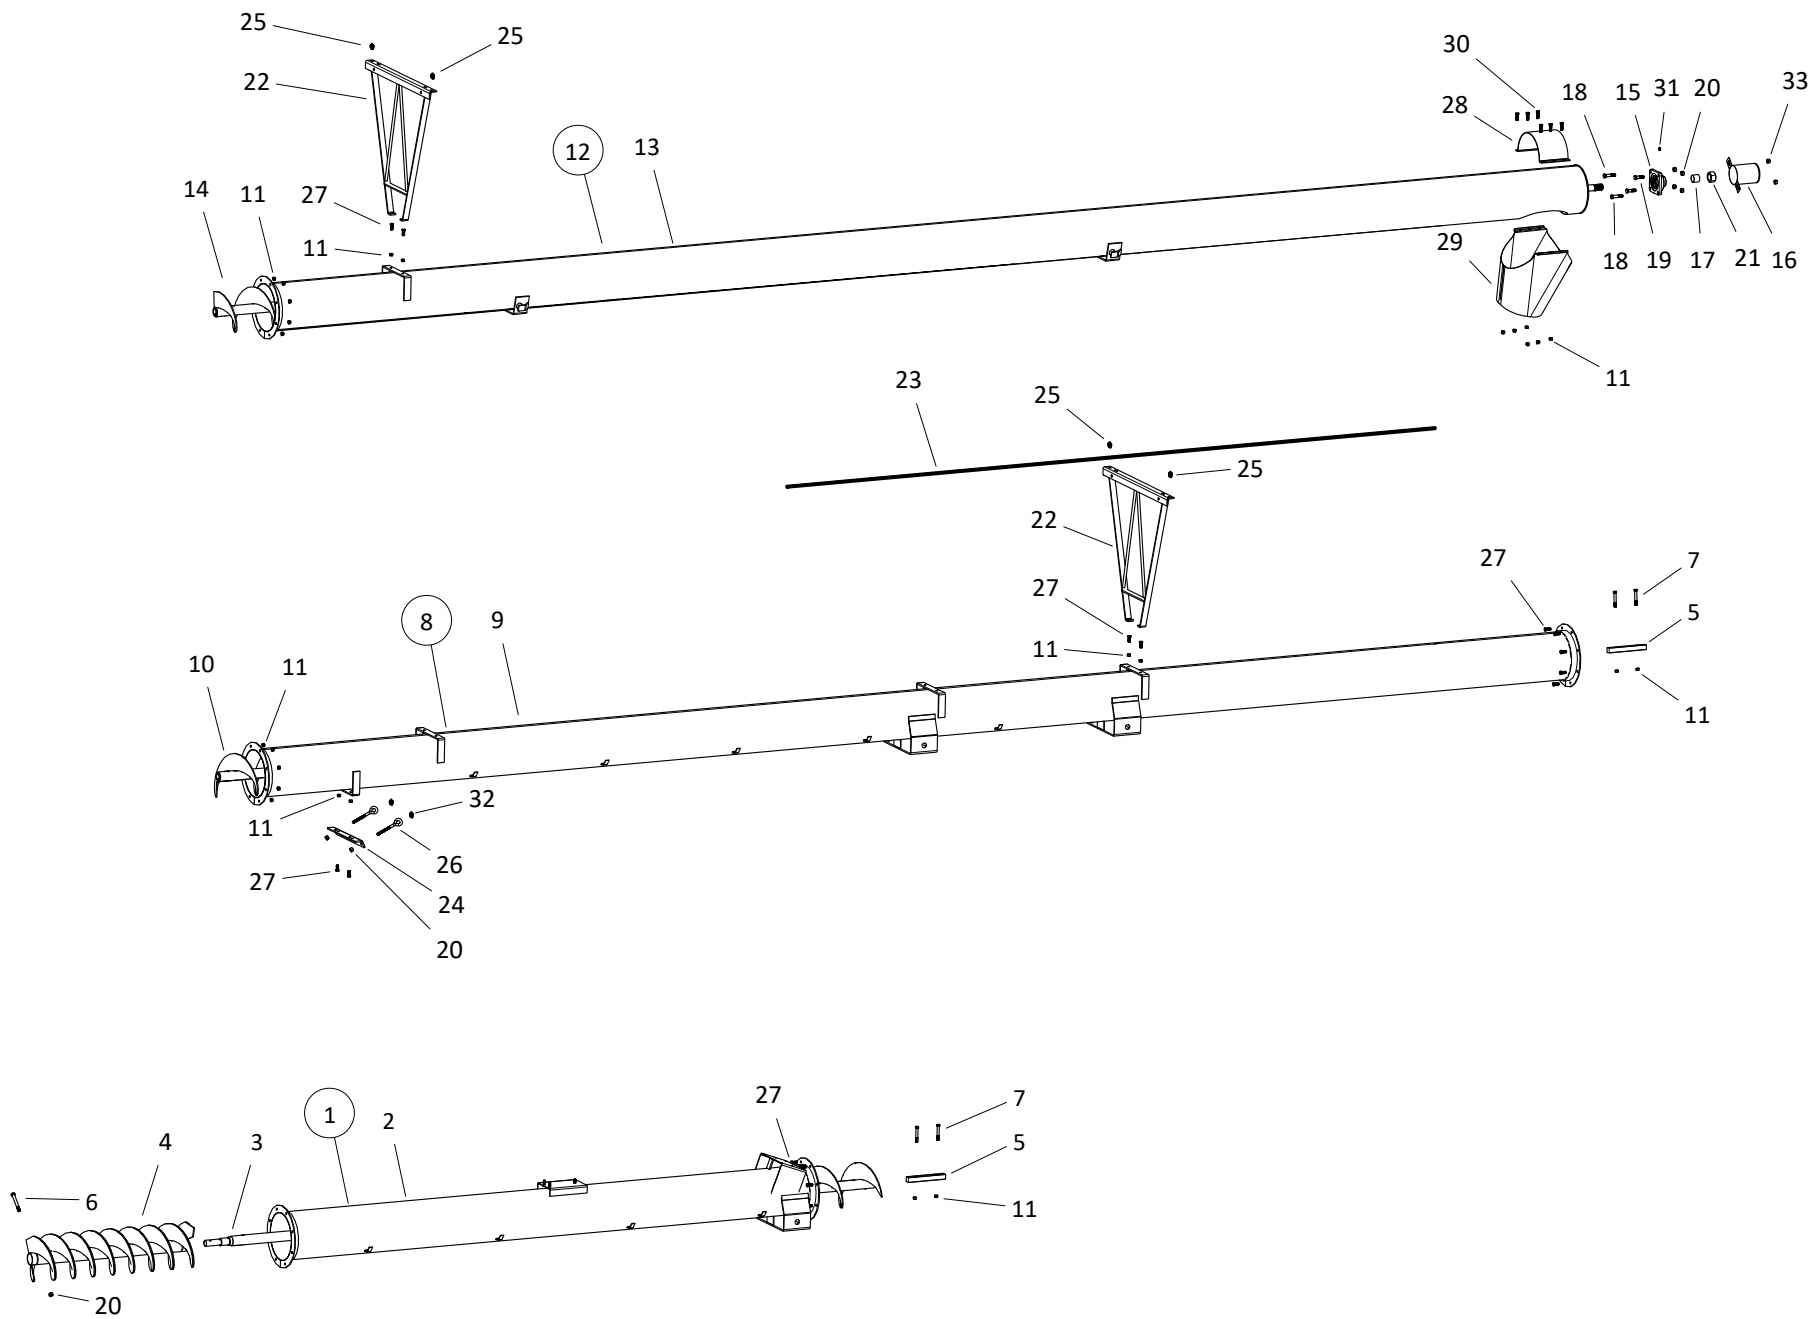

TUBE & TRUSS COMPONENTS, HX10-63 GALVANIZED & SILVER

TUBE & TRUSS COMPONENTS, HX10-63 GALVANIZED & SILVER

ITEM	PART NO.	DESCRIPTION	NOTES
1	10-21729GA	HX1063 LOWER TUBE BDL, GA	GALVANIZED ONLY
1	10-21729SR	HX1063 LOWER TUBE BDL, SR	SILVER ONLY
2	10-21728GA	HX1063 LOWER TUBE ONLY, GA	GALVANIZED ONLY
2	10-21728SR	HX1063 LOWER TUBE ONLY, SR	SILVER ONLY
3	10-24059	HX1063 LOWER FLIGHT W/ AR BOOT FLIGHT	
4	10-23971	HX10 BOOT FLIGHT	
5	10-21690	MKX/X10 FLIGHT CONNECTING SHAFT	
6	10-18947	BOLT 1/2" X 4" 9900647	
7	10-19546	BOLT 7/16" X 3"	
8	10-21731GA	HX1063/73 MIDDLE TUBE BDL, GA	GALVANIZED ONLY
8	10-21731SR	HX1063/73 MIDDLE TUBE BDL, SR	SILVER ONLY
9	10-21730GA	HX1063/73 MIDDLE TUBE ONLY, GA	GALVANIZED ONLY
9	10-21730SR	HX1063/73 MIDDLE TUBE ONLY, SR	SILVER ONLY
10	10-21693	MKX1063/73 MIDDLE FLIGHT	
11	10-19598	LOCKNUT 7/16" 9900643	
12	10-21733GA	HX1063/73 UPPER TUBE BDL, GA	GALVANIZED ONLY
12	10-21733SR	HX1063/73 UPPER TUBE BDL, SR	SILVER ONLY
13	10-21732GA	HX1063/73 UPPER TUBE ONLY, GA	GALVANIZED ONLY
13	10-21732SR	HX1063/73 UPPER TUBE ONLY, SR	SILVER ONLY
14	10-21696	MKX100-53/63/73 UPPER FLIGHT	
15	10-19567	BEARING, 1-1/4 PILLOW 4500067	
16	10-27576WH	THRUST ADJUSTER COVER SA13 4505104	
17	10-21657	BUSHING, MKX/X10 THRUST ADJUSTER	
18	10-27816	BOLT,1/2X2 GR5 PLTD 9900559	
19	10-19974	BOLT, 1/2" 1-3/4" GR8 9900133	
20	10-19599	LOCKNUT 1/2" 9900538	
21	10-24422	1-1/4" NYLON LOCKNUT UNF GR8 PLTD	
22	4504083	SA10 LOW TRUSS 30"	
23	10-27503	MK81 LIFT CABLE	
24	10-18032WH	X10 TRUSS ATTACH ANGLE	
25	10-19333	5/16" CABLE CLAMP (YELLOW ZINC)	
26	10-19331	EYE BOLT/NUT 1/2" X5" 4503071	
27	10-19542	BOLT, 7/16" X 1" PLTD 4500068	
28	10-27235	10" HITCH RING	SILVER ONLY
29	200568RD	MKX/X10 2-PIECE SPOUT WELD'T	SILVER ONLY
30	10-18698	BOLT 7/16" X 1-1/4" 9900219	SILVER ONLY
31	10-19222	GREASE FTG ZERK 1/4-28 SAE CZ PLTD	
32	10-18990	3/8" CABLE CLAMP	
33	10-28261	WHIZNUT, 1/2"