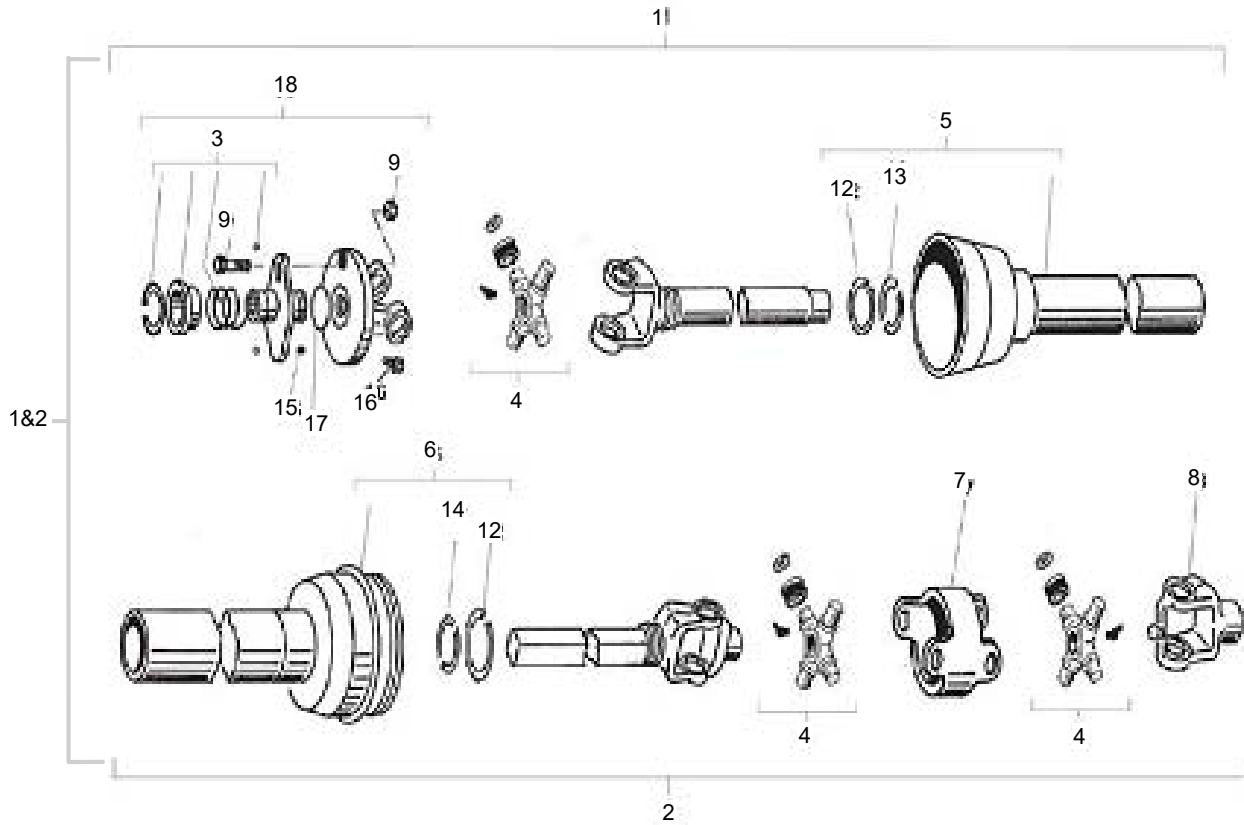

CONSTANT VELOCITY PTO SHAFT (27481)

ITEM	PART NO.	DESCRIPTION
1&2	10-27481	CV PTO SHAFT (WHITE)
1	10-27592	CV PTO HALF TRACTOR END WHITE
2	10-27593	CV PTO HALF IMPLEMENT END WHITE
3	10-18270	SPRING LOCK KIT
4	10-18271	35R CROSS KIT
5	10-27596	CV PTO SHIELD TRACTOR END,WHITE
6	10-27595	CV PTO SHIELD IMP END, WHITE
7	10-18274	35R CENTER HOUSING
8	10-27594	CV PTO YOKE END, 1-1/4" BORE
9	10-17126	BOLT 5/16" X 1"CUSTOM SHEAR
12	10-18467	PTO BEARING RETAINER
13	10-18468	PTO NYLON BEARING
14	10-18441	NYLON PTO BEARING
15	10-18470	BALL BEARING KIT
16	10-19995	BOLT, 3/8" X 1/2"
17	10-18485	CV PTO BLANK DISC
18	10-27597	CV SHEAR YOKE ASSEMBLY, 35E