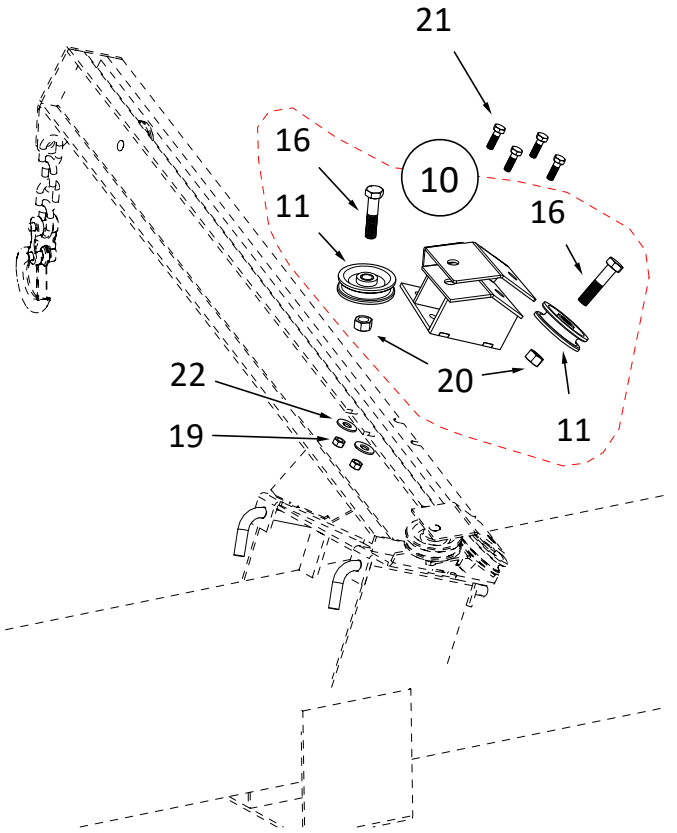

HYDRAULIC WINCH [A296]

ITEM	PART NO.	DESCRIPTION
1	10-17634	HYDRAULIC WINCH ASSEMBLY, RED
2	10-17628	HYD WINCH FRAME ASSM (14096) RED
3	10-17625	HYDRAULIC WINCH GEARBOX
4	10-28221	HYD MOTOR BYPAS VALVE 0700023
5	10-28222	RELIEF VALVE 0700024
6	10-17629	HYD WINCH DRUM (14080) RED
7	10-17626	HYDRAULIC MOTOR
8	10-18097	1" RIM WASHER 9900052-2
9	0308013	3/8" NTP PLASTIC PLUG
10	10-23134	MKX/X13 LIFTARM PLY GUIDE ASSY(2017
11	10-21494	MKX160 LIFT ARM PULLEY ASSEMBLY
12	10-17467	MK91 DOUBLE HOSE HOLDER
13	10-18496	WINCH KEEPER KIT
14	1100625	STEEL ELBOW 90,1/2FNPSMX3/8MNPT
15	9900047	PIONEER COUPLER
16	9900560	1/2" X 2-1/4" NC BOLT GR 5 PLTD
17	10-22611	3/8" X 215" HYDRAULIC HOSE
18	10-29246	3/8" X 1" GR8 SHEAR BOLT AND NUT
19	10-17402	LOCKNUT 3/8" 0601007
20	10-17750	LOCKNUT 1/2"
21	10-18955	BOLT 3/8" X 1" 9900699
22	10-17392	WASHER 3/8" FLAT PLTD 0601008
23	10-19598	LOCKNUT 7/16" 9900643
24	10-17631	BOLT 5/16X2-1/2 PLT 9900524
25	10-28744	7/16 X 1-1/2 NC BOLT GR5 PLTD
26	10-19604	LOCKWASHER 3/8" PLTD 9900528