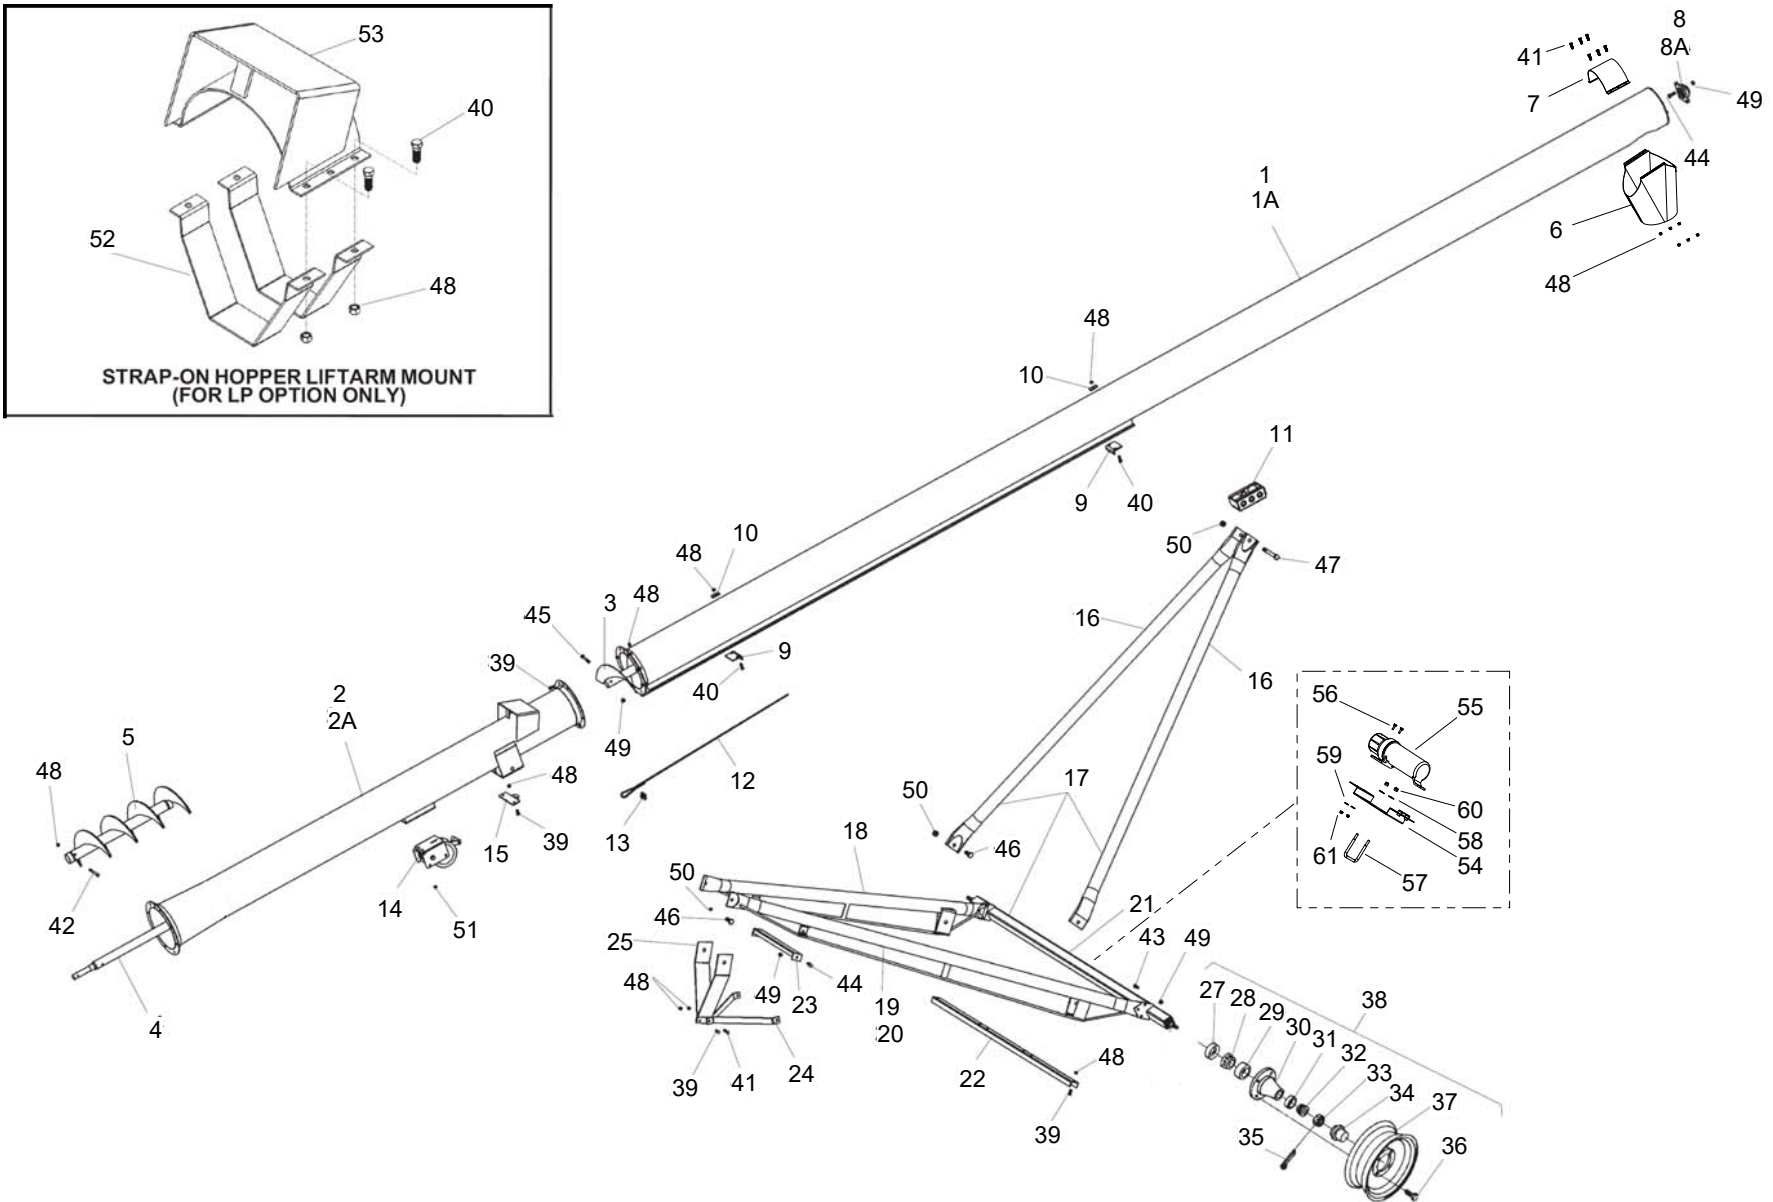

AUGER COMPONENTS, HX10-36 SILVER

AUGER COMPONENTS, HX10-36 SILVER

ITEM	PART NO.	DESCRIPTION	NOTES
1	10-18881SR	UPPER TUBE SECTION	
1A	10-18883SR	UPPER TUBE BUNDLE, AS SHIPPED	
2	10-21973SR	LOWER TUBE SECTION	
2A	10-21974SR	LOWER TUBE BUNDLE, AS SHIPPED	
3	10-18889	UPPER FLIGHT SECTION	
4	10-18911	LOWER FLIGHT SECTION	
5	10-18921	INTAKE FLIGHT SECTION	
6	200568RD	MKX/X10 2-PIECE SPOUT WELD'T	
7	10-27235	10" HITCH RING	
8	10-19567	BEARING, 1-1/4 PILLOW 4500067	
8A	10-18852	1-1/4" BEARING, LESS FLANGE	
9	10-18762	J TRACK STOP	
10	10-17182	7/16 TRACK WASHER	
11	10-18763	TRACK SHOE	
12	10-19248	WINCH CABLE	
13	10-19147	1/4 CABLE CLAMP 4500081	
14	10-19152	WINCH & HANDLE	
15	10-28283	CABLE ANCHOR RETURN BRACKET	
16	10-28280	UPPER LIFT TUBE, LEFT OR RIGHT	
17	10-28279	UPPER LIFT BUNDLE, AS SHIPPED	
18	10-28277	LOWER REACH TUBE, LEFT	
19	10-28278	LOWER REACH TUBE, RIGHT	
20	10-28276	LOWER REACH FRAME BUNDLE, AS SHIPPED	
21	10-18090	AXLE ASSEMBLY	
22	10-19376	CROSSMEMBER	
23	10-18914	SHORT CROSSMEMBER	
24	10-18908	STABILIZER BRACE	
25	10-18909	STABILIZER BRACKET	
27	10-19264	HUB SEAL	
28	10-19265	CONE BEARING 4500059-3	
29	10-19266	CUP 4500059-4	
30	10-19267	REG HUB	
31	10-19268	CUP	
32	10-19269	BEARING CONE	
33	10-19270	3/4" NF SLOTTED NUT PLAIN	
34	10-19272	REGULAR DUST CAP	
35	10-19271	COTTER PIN 1/8 X 1-1/2 C.ZINC PLTD	
36	10-20565	1/2" X 1" NF #5 WHEEL BOLT BLACK	
37	10-21330	15 X 4.5 X 4 BOLT WHEEL ASSEMBLY	
38	10-19467	REG HUB ASSEMBLY	
39	10-19542	BOLT, 7/16" X 1" PLTD 4500068	
40	10-18698	BOLT 7/16" X 1-1/4" 9900219	
41	10-28744	7/16 X 1-1/2 NC BOLT GR5 PLTD	
42	10-19547	7/16" X 3-1/2" NC BOLT GR 5 PLTD	
43	10-19588	BOLT 1/2" X 1-1/4" 9900588	
44	10-19589	BOLT 1/2" X 1-1/2" 9900536	
45	10-19798	1/2" X 2-3/4" NC BOLT GR 8 PLTD	
46	10-19592	BOLT 3/4" X 2" 9900823	
47	10-19593	3/4" X 6-1/2" NC BOLT GR 8 PLTD	
48	10-19598	LOCKNUT 7/16" 9900643	