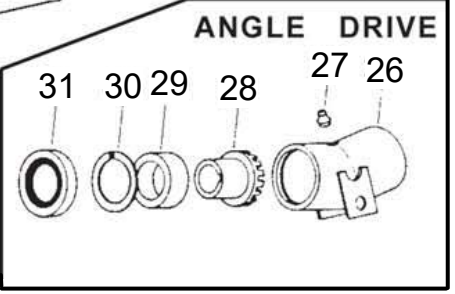

BOOT, HX10 (53, 63, 73 & 83 ft)

BOOT, HX10 (53, 63, 73 & 83 ft)

ITEM	PART NO.	DESCRIPTION	NOTES
52	10-19433	#60 CONNECTOR LINK 9900771-2	

SWING HOPPER, HX10 (36 ft)

55 GEAR DRIVE

ANGLE DRIVE

SWING HOPPER, HX10 (36 ft)