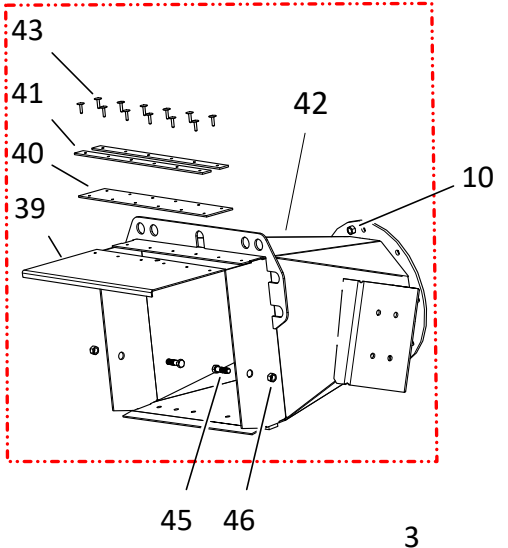

SWING TUBE, HX10 (53, 63, 73 & 83 ft)

1

42