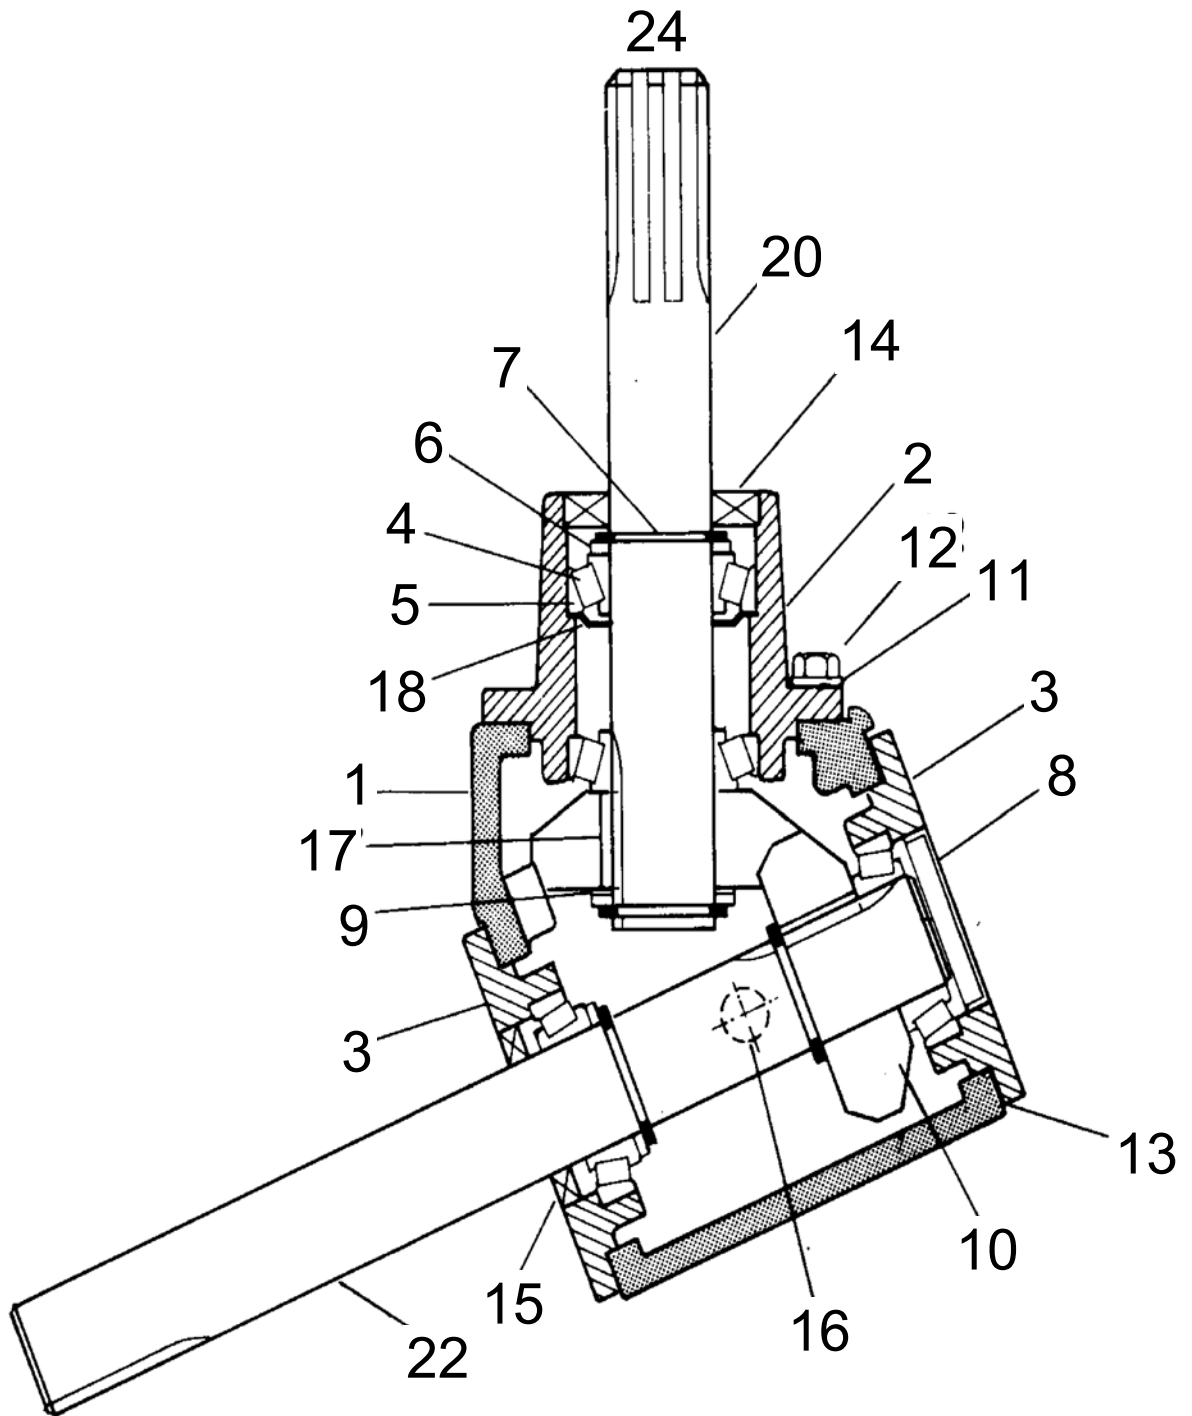

LOWER GEARBOX (18851)

LOWER GEARBOX (18851)

ITEM	PART NO.	DESCRIPTION
1	10-18959	GEARBOX HOUSING
2	10-18960	GEARBOX QUILL
3	10-18961	GEARBOX END CAP
4	10-19265	CONE BEARING 4500059-3
5	10-19266	CUP 4500059-4
6	10-18426	GEARBOX SPACER
7	10-18962	GEARBOX SNAP RING
8	10-18963	GEARBOX EXPANSION PLUG
9	10-18411	GEARBOX SHIM
10	10-18964	GEARBOX GEAR
11	10-19603	LOCKWASHER 5/16" PLTD 9900523
12	10-19538	BOLT,5/16X3/4 PLTD 9900797
13	10-18390	GASKET, GEARBOX SHIM
14	10-18427	SEAL
15	10-18403	GEARBOX SEAL
16	10-18393	1/4 SOLID GEARBOX PLUG
17	10-18380	GEARBOX KEY
18	10-18965	GEARBOX GREASE WASHER
20	10-18970	GEARBOX SHAFT
22	10-18975	CROSS SHAFT, LOWER GEARBOX ONLY
24	10-18851	LOWER GEARBOX, COMPLETE