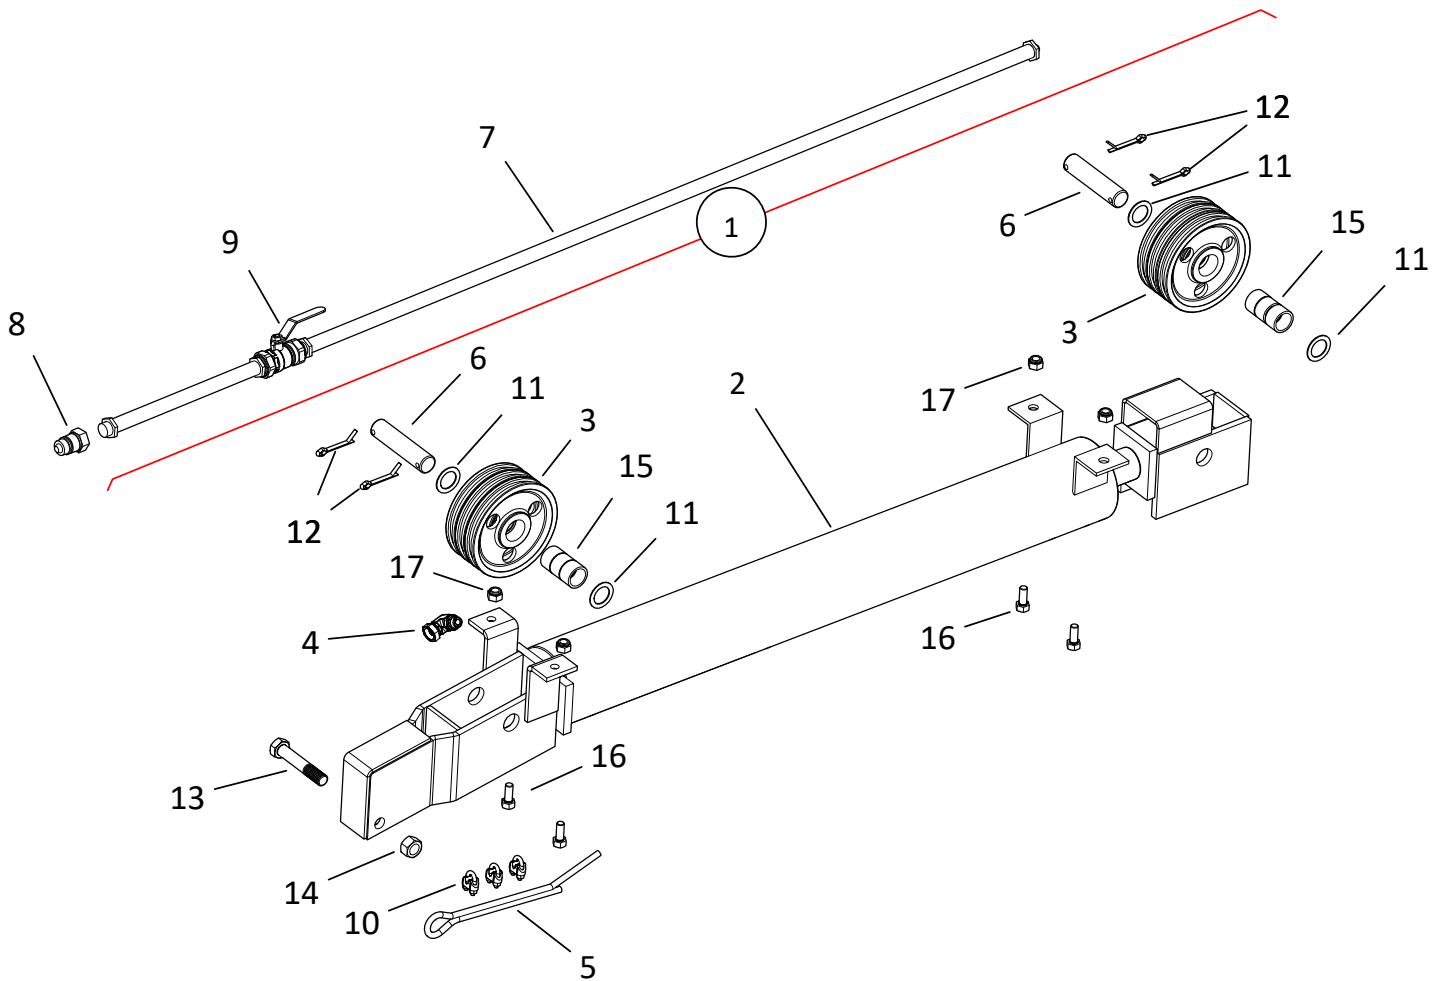

HYDRAULIC LIFT COMPONENTS, HX10-53

ITEM	PART NO.	DESCRIPTION
1	10-18033	HYDRAULIC CYLINDER ASSEMBLY
2	10-19915	HYDRAULIC CYLINDER ONLY
3	10-19918	PULLEY, 5.5, CYL
4	10-22191	STEEL ELBOW 6MORB X 3/8 NSPM
5	10-18042	LIFT CABLE
6	10-18089	HYD CYLINDER PIN
7	10-21608	CYLINDER HOSE ASSEMBLY
8	9900047	PIONEER COUPLER
9	10-18084	BALL VALVE
10	10-19333	5/16" CABLE CLAMP (YELLOW ZINC)
11	10-18097	1" RIM WASHER 9900052-2
12	10-18098	COTTER PIN 1/4 X 1-3/4 C.ZINC PLTD
13	10-18093	5/8" X 3-1/2" NC BOLT GR 5 PLTD
14	10-19600	LOCKNUT 5/8" 9900831
15	10-18088	P245-6POROUS BRONZE BUSHING
16	10-19542	BOLT, 7/16" X 1" PLTD 4500068
17	10-19598	LOCKNUT 7/16" 9900643