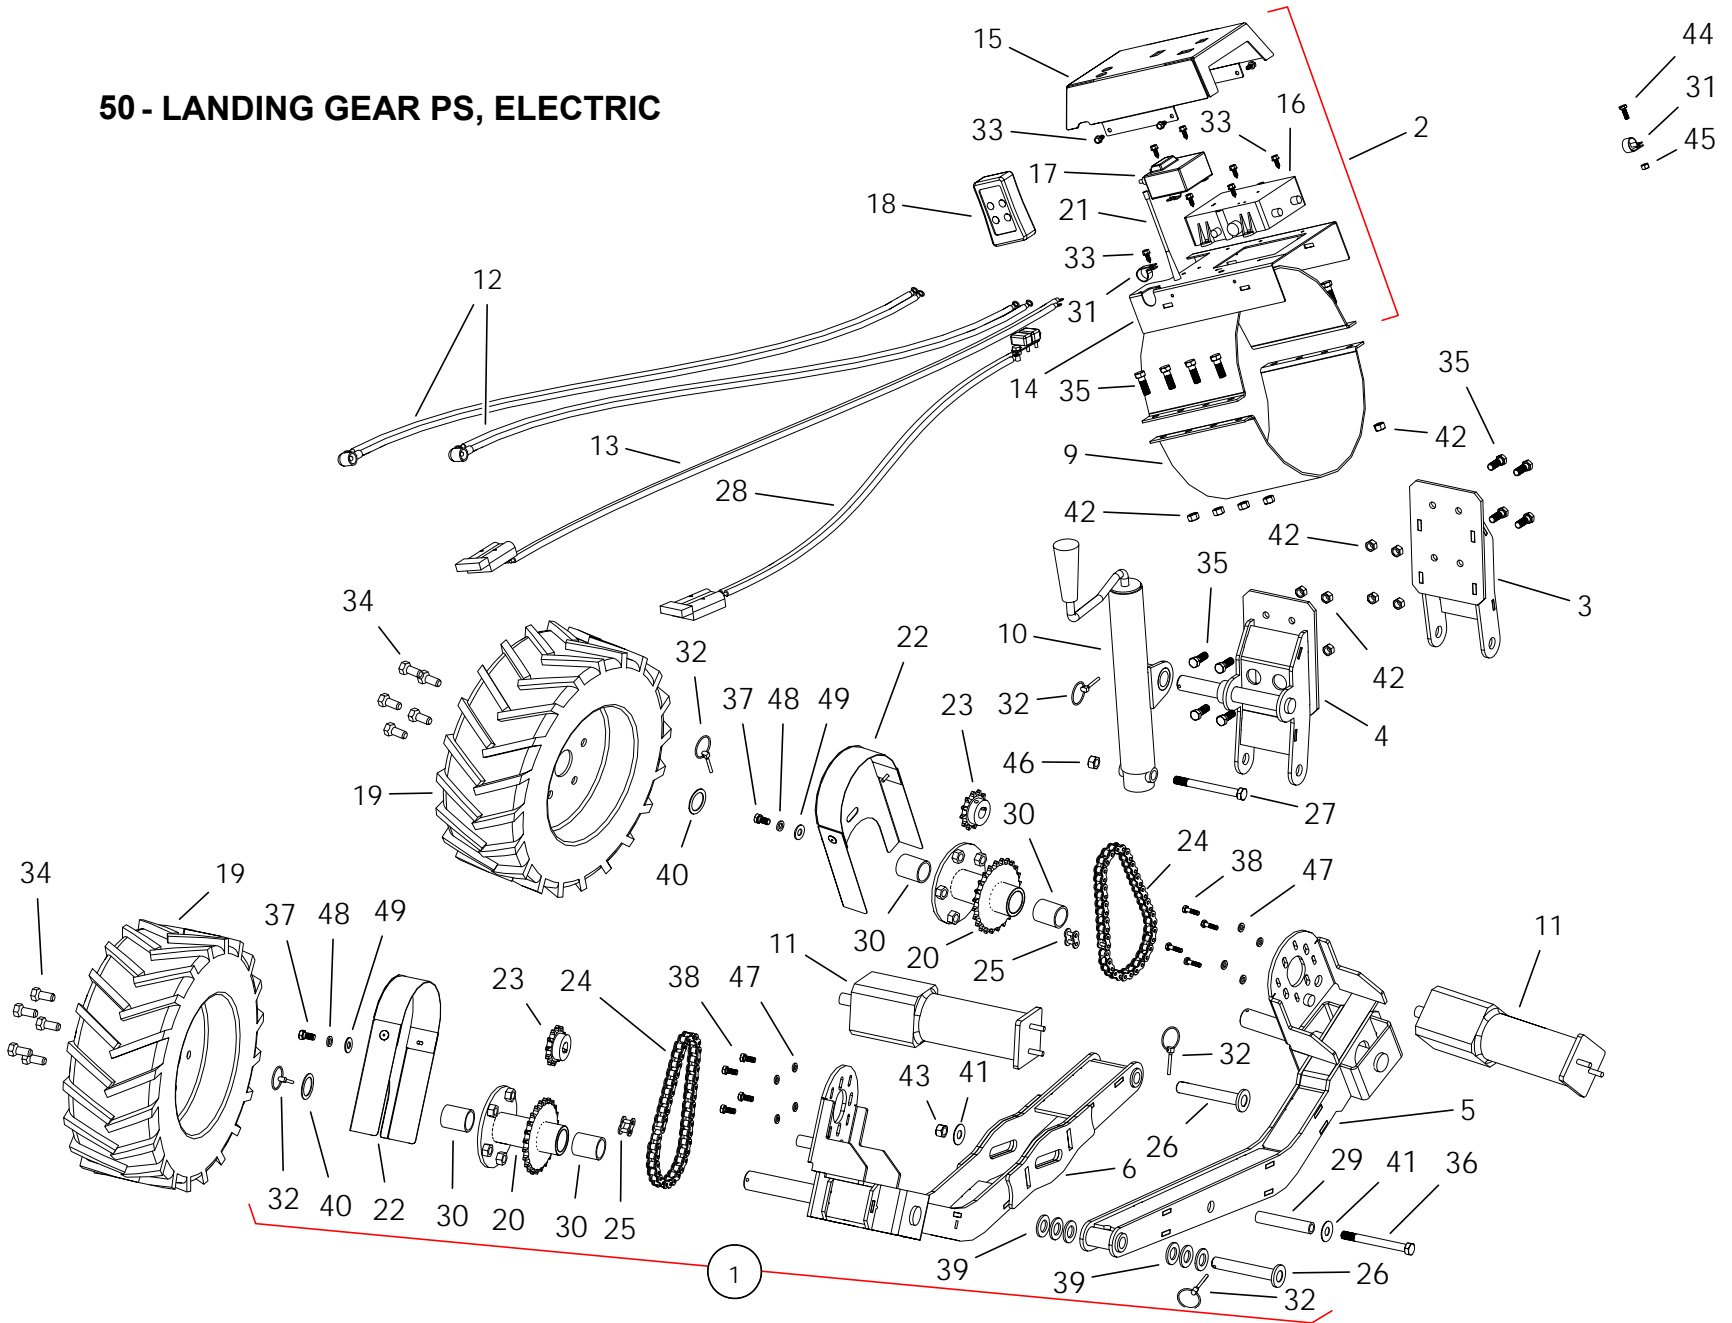

50 - LANDING GEAR PS, ELECTRIC

ELECTRIC LANDING GEAR POWER SWING-10" (A363)

ITEM	PART NO.	DESCRIPTION
1	10-22563	LANDING GEAR PS ELEC, ASSEMBLY
2	10-20289	ASSY, 10" PS TOP CLAMP RECEIVER
3	10-22554	ATTACH, RH, LGPS
4	10-22553	MANUAL JACK ATTACH, MKX/X130 LGPS
5	10-22562	SHORT X-ARM, RH, LGPS
6	10-22564	SHORT X-ARM, LH, LGPS
9	10-27235	10" HITCH RING
10	10-22555	JACK, MANUAL, LANDING GEAR PS
11	10-20138	MOTOR, 12V DC
12	10-20168	WIRE HARNESS - CONTACTOR TO MOTOR
13	10-22582	WIRE ASSY CONTACTOR/QUICK CONNECT
14	10-20154	10" TOP CLAMP W.A. RC - POWERSWING
15	10-20178	COVER, PS RECEIVER ARMOR - POWERSWI
16	10-20135	9200RX RECEIVER
17	10-20136	9824 CONTACTOR
18	10-20134	TRANSMITTER
19	10-20137	POWERSWING 5 BOLT WHEEL ASSM
20	10-20166	ASSY HUB, W/ BUSHING
21	10-20524	ANTENNA
22	10-22164	CHAIN GUARD, LANDING GEAR
23	10-20210	50B12 X 3/4 SPROCKET
24	10-19133	W70 CHAIN
25	10-19134	#50 CONNECTOR LINK 4500077
26	10-22168	PIN, LANDING GEAR
27	10-27815	BOLT, 5/8" X 4" NC,PLT
28	10-20169	WIRE ASSY BATTERY TO QUICK CONNECT
29	10-22187	SLIDER BUSHING, LANDING GEAR
30	10-19776	BUSHING, 1-1/4"
31	10-20268	5/8 X 1/2 INSULATED CLAMP
32	10-29998	LYNCH PIN 3/16 X 1-1/4 Y.ZINC PLTD
33	10-19274	SELF TAPPING SCREW 9900132
34	10-20565	1/2" X 1" NF #5 WHEEL BOLT BLACK
35	10-18698	BOLT 7/16" X 1-1/4" 9900219
36	9900564	1/2" X 5" UNC BOLT GR5 PLTD
37	10-19540	BOLT, 3/8 X 3/4" PLT 9900530
38	10-19988	BOLT, 1/4" X 1" GR2 9900603
39	10-19979	WASHER, 3/4" FLAT 9900713
40	10-17651	1-1/4" RIM WASHER
41	10-17401	WASHER 1/2" FLAT 9900565
42	10-17593	7/16" NC NYLON LOCKNUT GR 5 YLW PLT
43	10-19599	LOCKNUT 1/2" 9900538
44	9900800	1/4" X 3/4" NC BOLT GR 5 PLTD
45	10-28449	LOCKNUT 1/4" 9900562
46	10-19600	LOCKNUT 5/8" 9900831
47	9900783	1/4" LOCKWASHER PLTD
48	10-19604	LOCKWASHER 3/8" PLTD 9900528
49	10-17392	WASHER 3/8" FLAT PLTD 0601008
50	05-A363	MKX10 LANDING GEAR ELEC POWERSWING