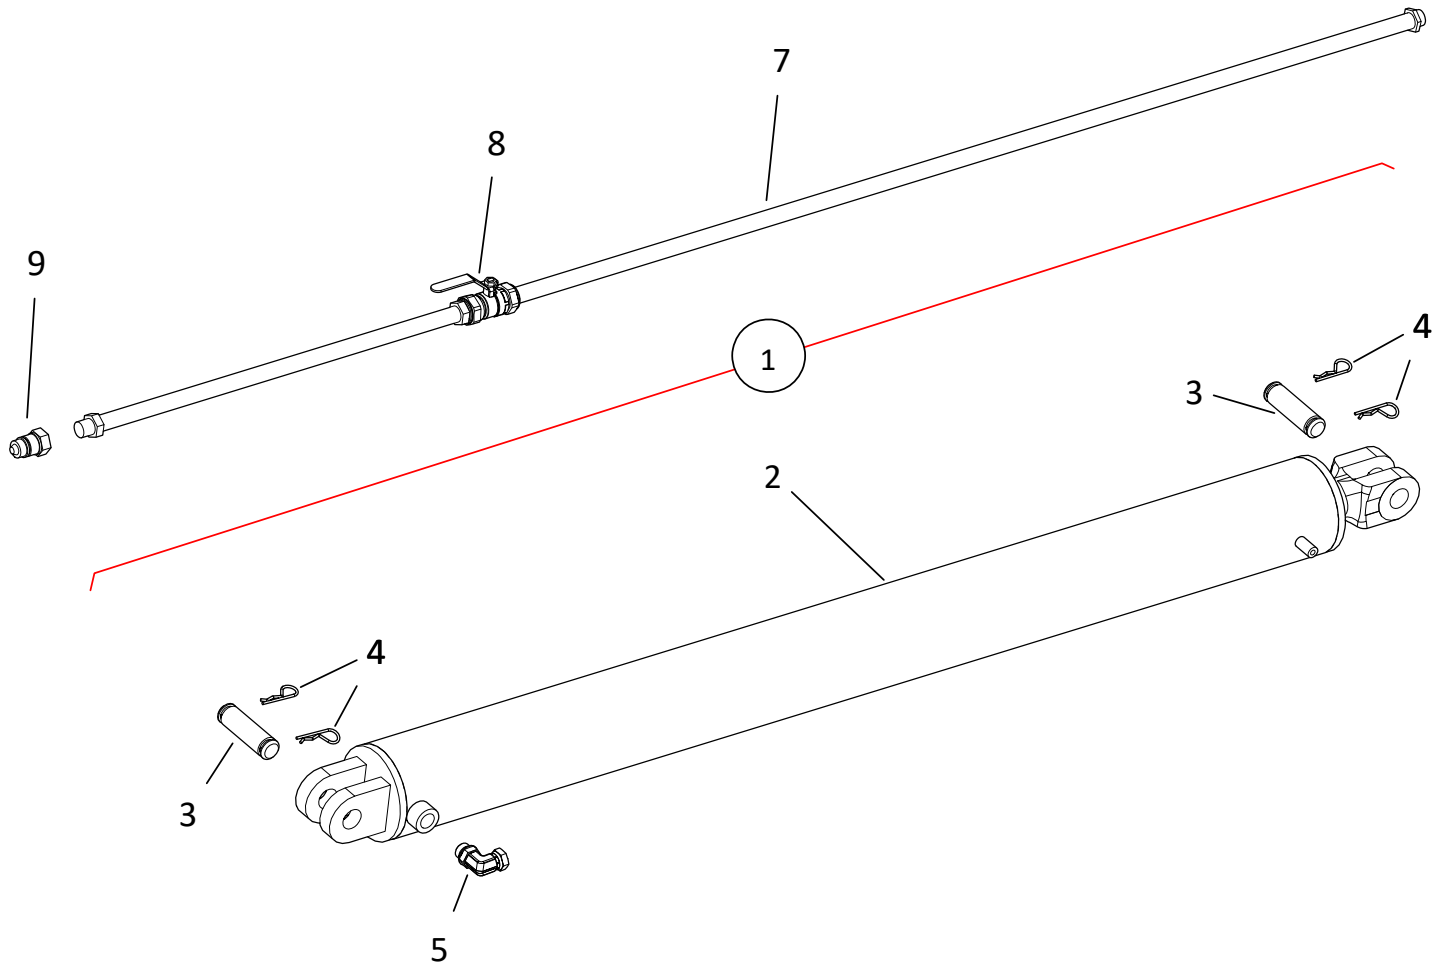

HYDRAULIC LIFT COMPONENTS, HX10-83

ITEM	PART NO.	DESCRIPTION
1	10-22000	HYD LIFT CYL ASSY
2	9900158	HYDRAULIC CYLINDER
3	4504128	PIN,CYL,DBL GROOVE,1X3-3/8
4	2605004	CLIP,HITCH PIN,EXTERNAL
5	10-28654	#8 M-ORB-1/2F-NPT-90 FITTING
7	10-21611	HYDRAULIC HOSE ASSEMBLY KIT (INCLUDES SHORT, LONG HOSE AND BALL VALVE)
8	10-18084	BALL VALVE
9	9900047	PIONEER COUPLER