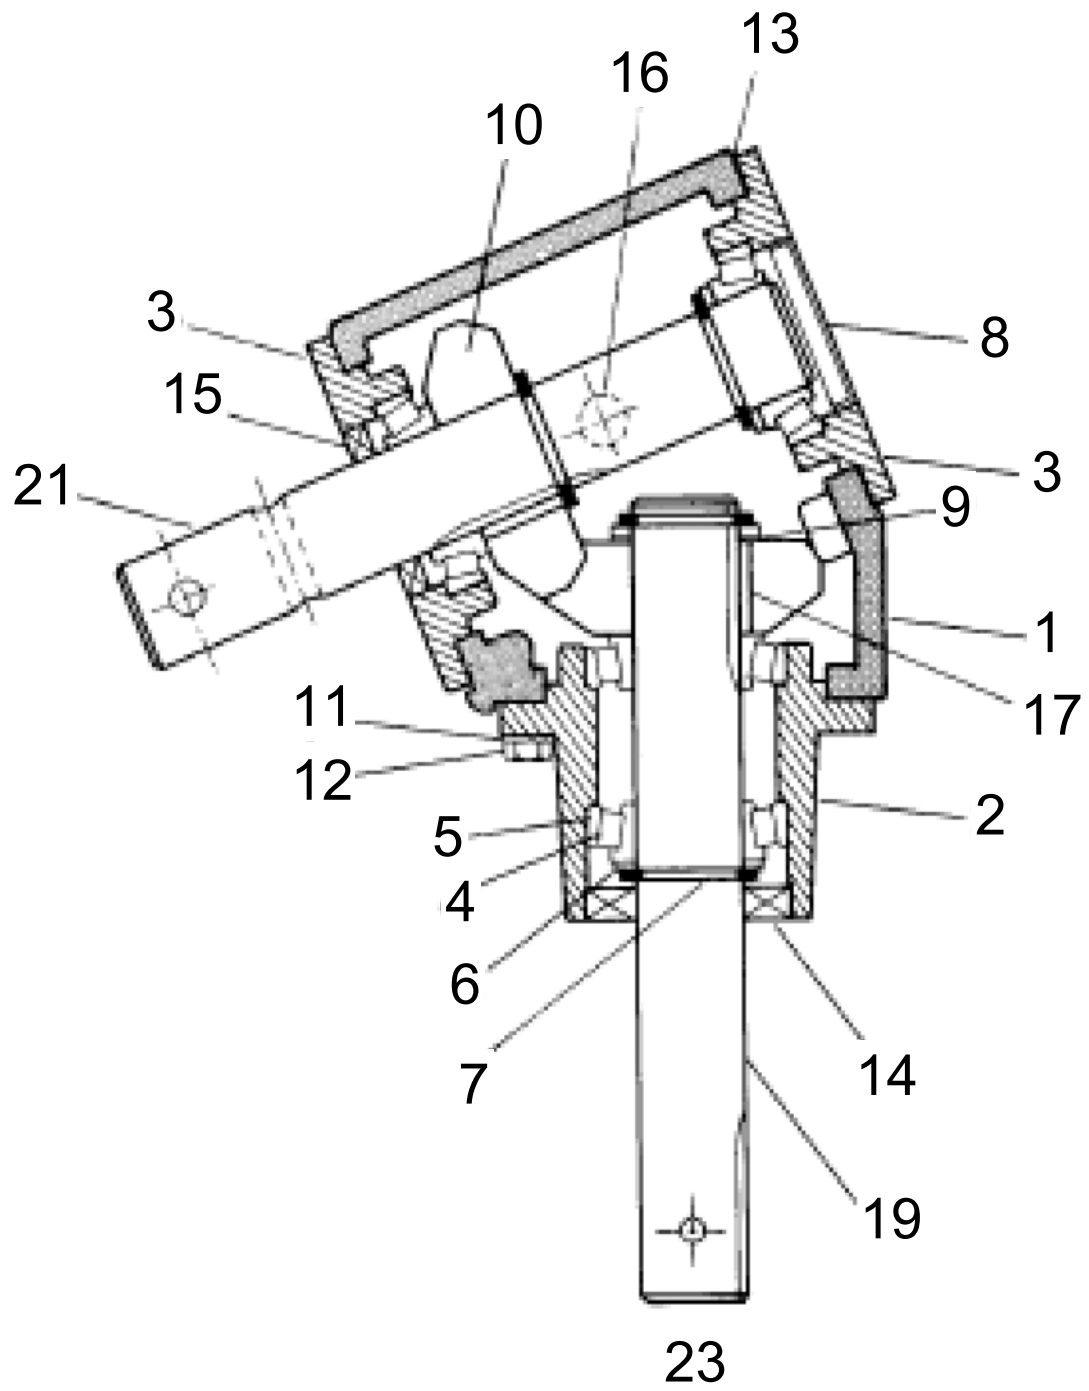

UPPER GEARBOX (18849)

UPPER GEARBOX (18849)

ITEM	PART NO.	DESCRIPTION
1	10-18959	GEARBOX HOUSING
2	10-18960	GEARBOX QUILL
3	10-18961	GEARBOX END CAP
4	10-19265	CONE BEARING 4500059-3
5	10-19266	CUP 4500059-4
6	10-18426	GEARBOX SPACER
7	10-18962	GEARBOX SNAP RING
8	10-18963	GEARBOX EXPANSION PLUG
9	10-18411	GEARBOX SHIM
10	10-18964	GEARBOX GEAR
11	10-19603	LOCKWASHER 5/16" PLTD 9900523
12	10-19538	BOLT,5/16X3/4 PLTD 9900797
13	10-18390	GASKET, GEARBOX SHIM
14	10-18427	SEAL
15	10-18403	GEARBOX SEAL
16	10-18393	1/4 SOLID GEARBOX PLUG
17	10-18380	GEARBOX KEY
19	10-18967	GEARBOX SHAFT
21	10-18972	GEARBOX SHAFT
23	10-18849	MK100 UPPER GEARBOX