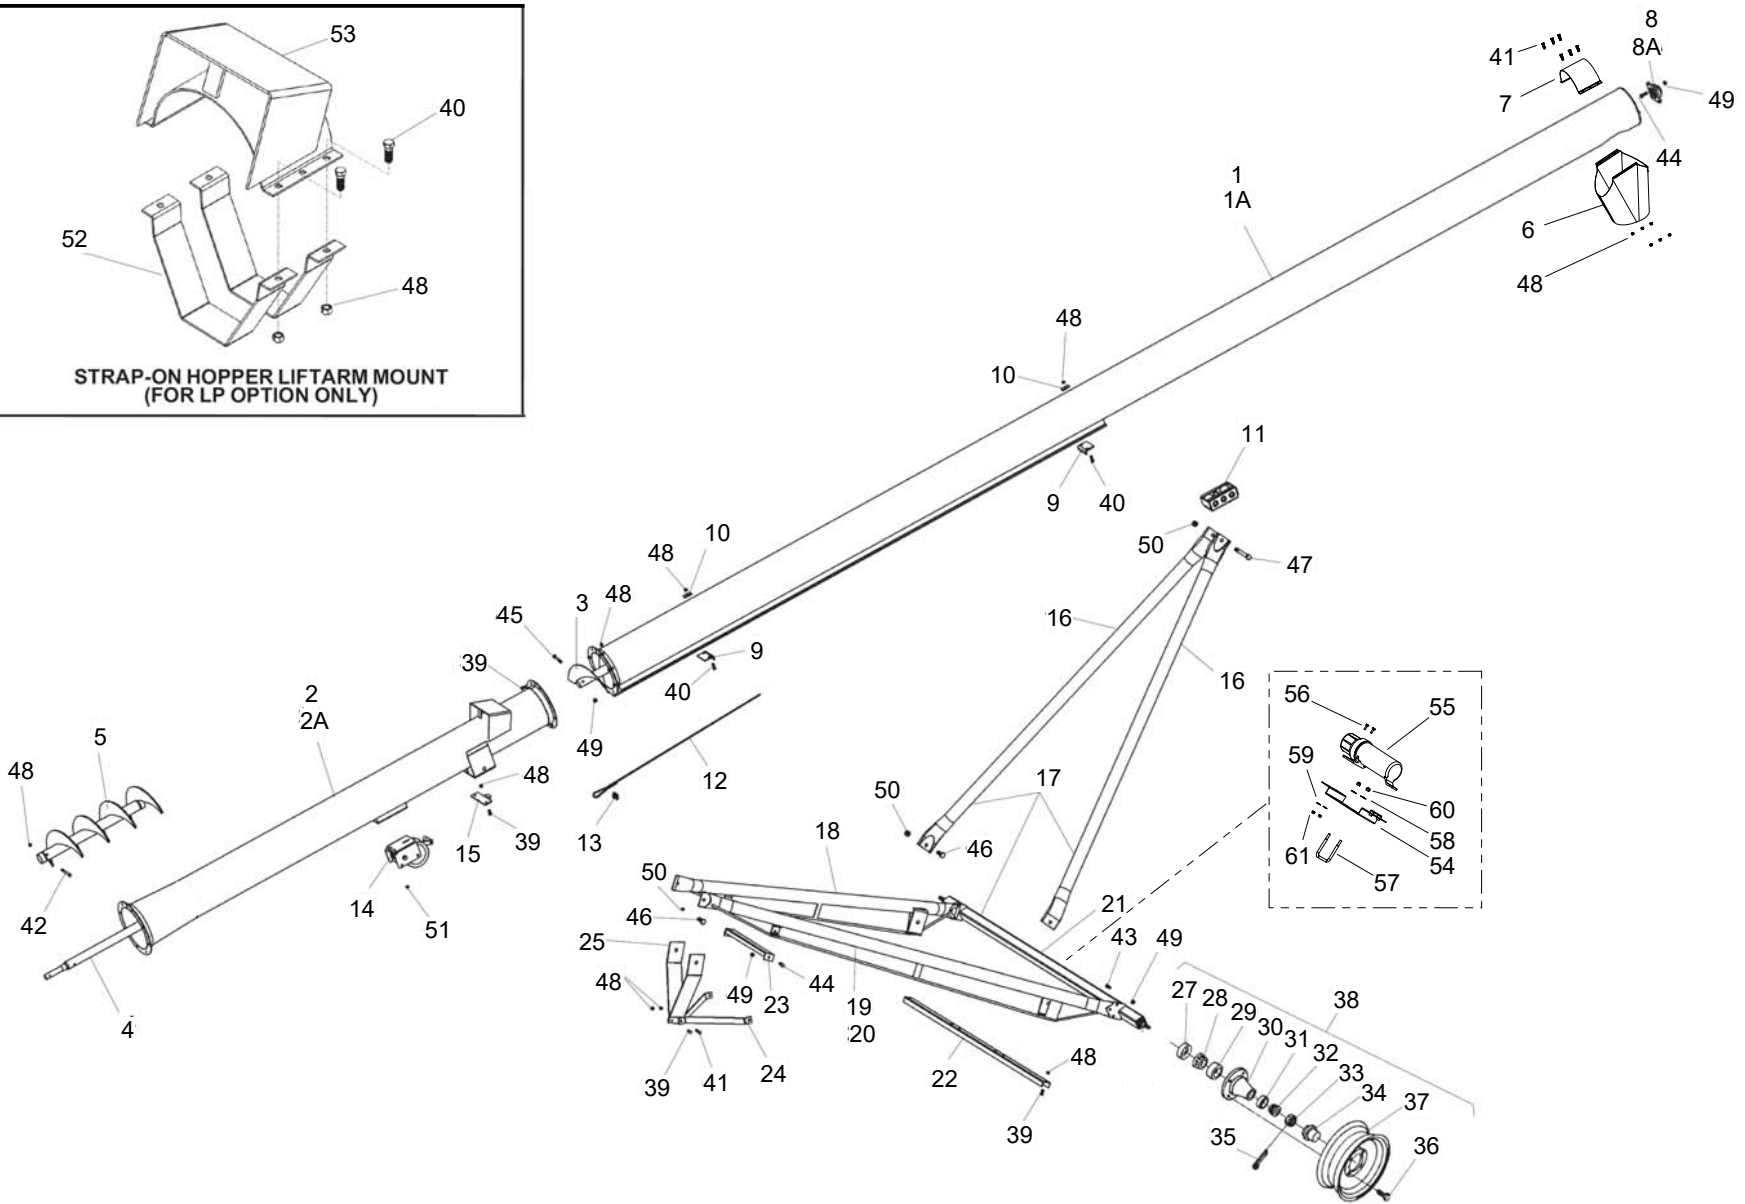

AUGER COMPONENTS, HX10-36 SILVER

AUGER COMPONENTS, HX10-36 SILVER

ITEM	PART NO.	DESCRIPTION	NOTES
49	10-19599	LOCKNUT 1/2" 9900538	
50	10-19601	LOCKNUT, 3/4" PLTD	
51	10-19596	WHIZNUT 3/8" 9900788	
52	10-17340	WR100 OVER TRACK CLAMP	LP OPTION ONLY
53	10-29532	MK100-36 CLAMP-ON LIFT ARM MOUNT	LP OPTION ONLY
54	10-29798	MANUAL HOLDER MOUNT, WESTFIELD	
55	10-29755	WATERPROOF PLASTIC MANUAL HOLDER	
56	9900800	1/4" X 3/4" NC BOLT GR 5 PLTD	
57	10-28833	UBOLTSQ3/8NCX3-1/16X4X1THD PLTD	
58	10-17392	WASHER 3/8" FLAT PLTD 0601008	
59	9900683	FLAT WASHER, 1/4" PLTD	
60	10-17402	LOCKNUT 3/8" 0601007	
61	10-28449	LOCKNUT 1/4" 9900562