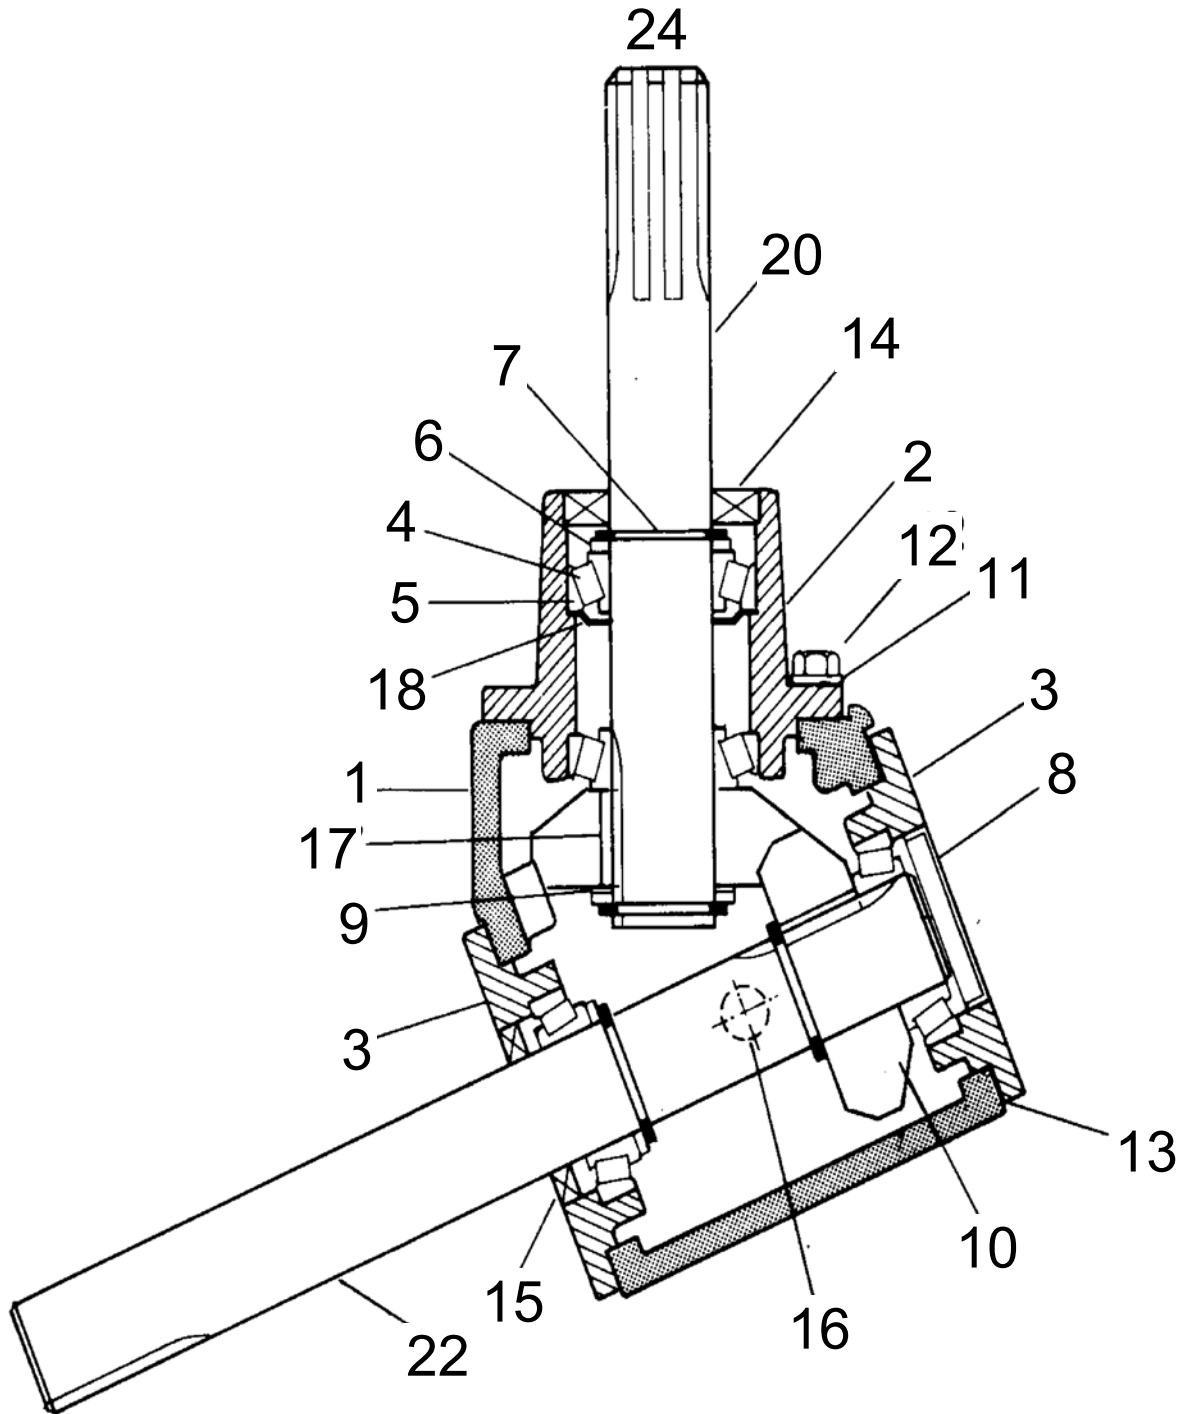

LOWER GEARBOX (21549)

LOWER GEARBOX (21549)

ITEM	PART NO.	DESCRIPTION
1	10-18959	GEARBOX HOUSING
2	10-18960	GEARBOX QUILL
3	10-18961	GEARBOX END CAP
4	10-19265	CONE BEARING 4500059-3
5	10-19266	CUP 4500059-4
6	10-18426	GEARBOX SPACER
7	10-18962	GEARBOX SNAP RING
8	10-18963	GEARBOX EXPANSION PLUG
9	10-18411	GEARBOX SHIM
10	10-18964	GEARBOX GEAR
11	10-19603	LOCKWASHER 5/16" PLTD 9900523
12	10-19538	BOLT,5/16X3/4 PLTD 9900797
13	10-18390	GASKET, GEARBOX SHIM
14	10-18427	SEAL
15	10-18403	GEARBOX SEAL
16	10-18393	1/4 SOLID GEARBOX PLUG
17	10-18380	GEARBOX KEY
18	10-18965	GEARBOX GREASE WASHER
20	10-18970	GEARBOX SHAFT
22	10-21938	MKX100 LOWER GEARBOX SHAFT
24	10-21549	GEARBOX