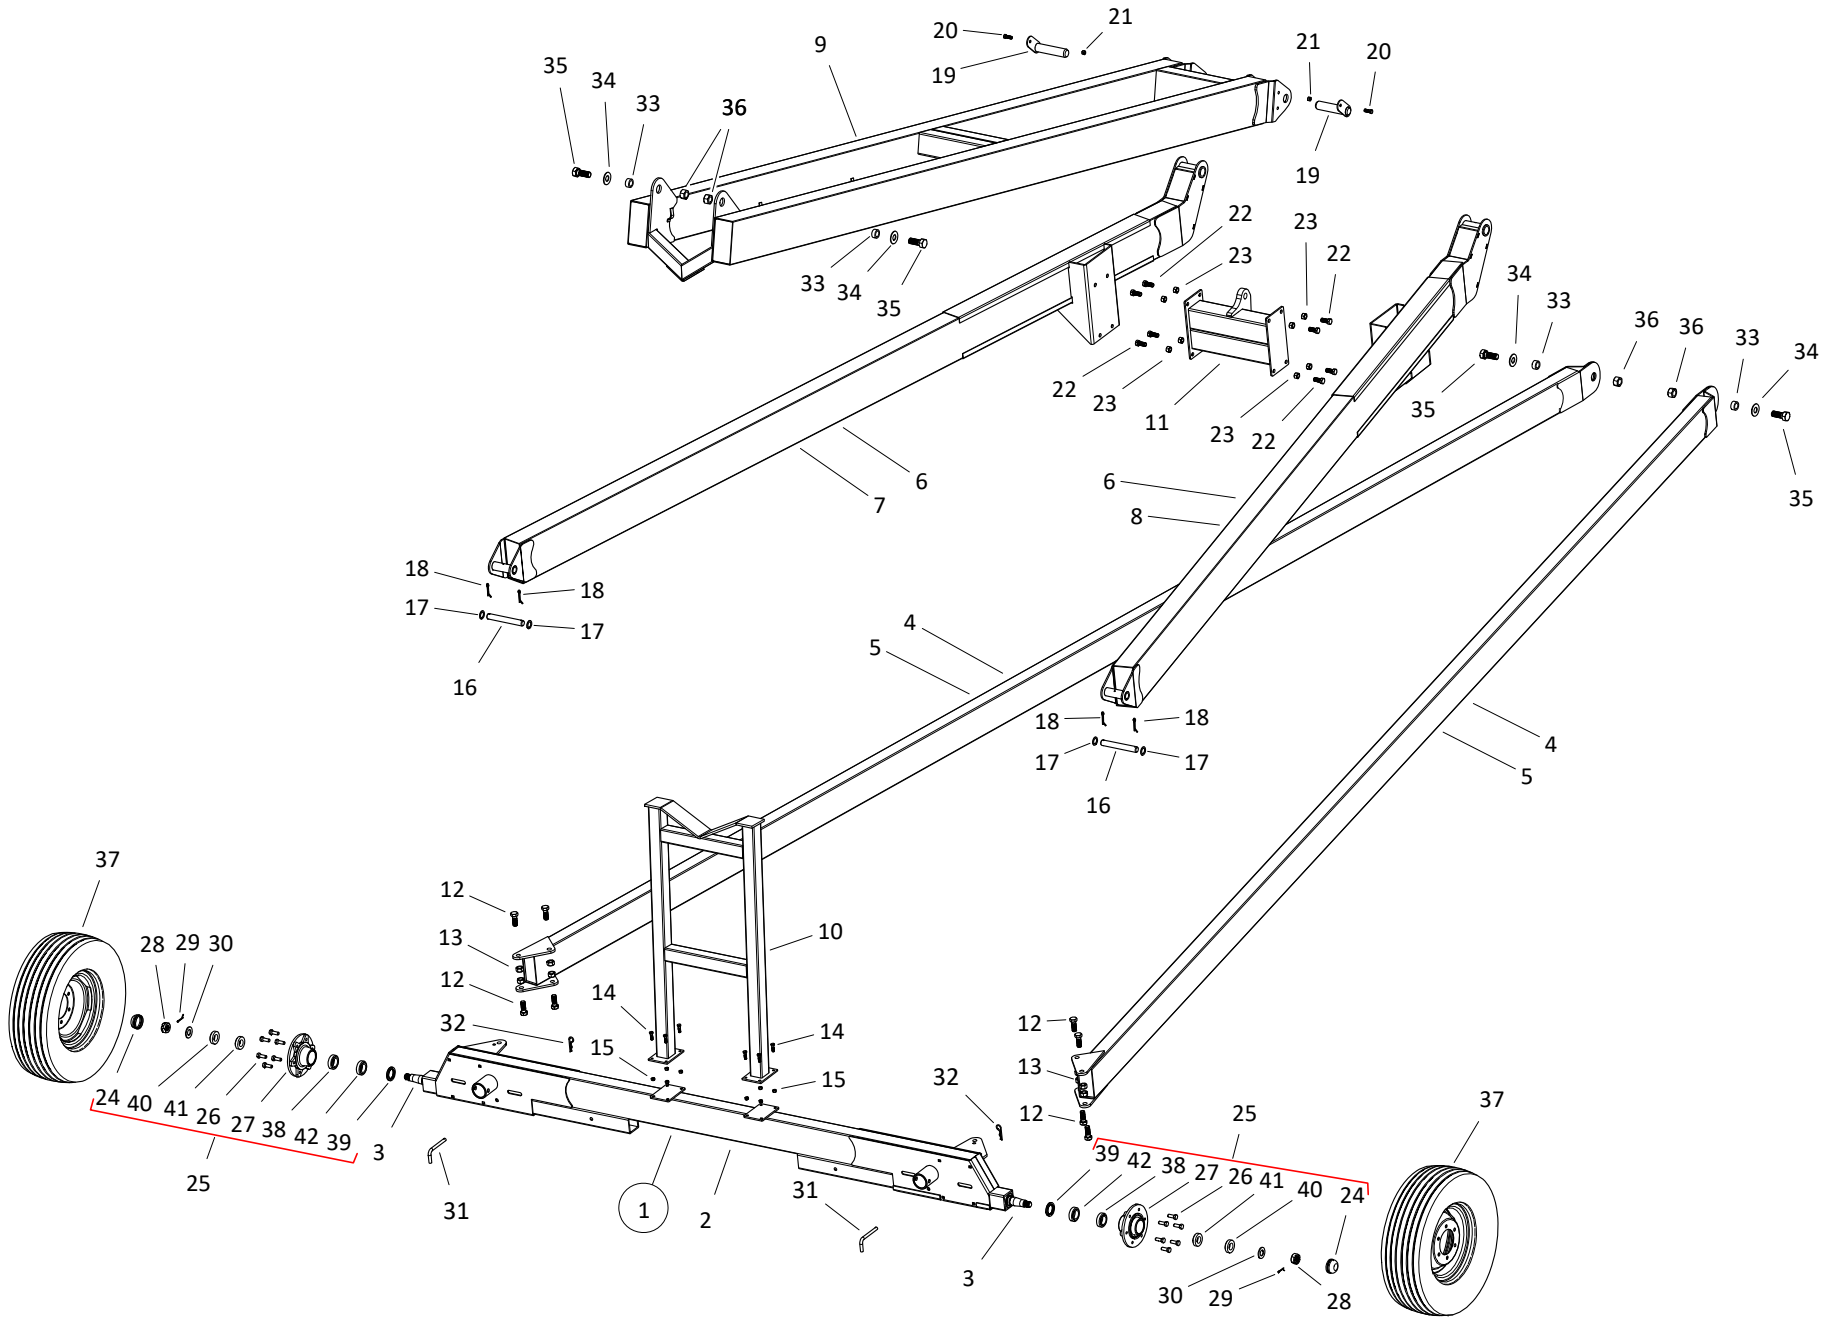

FRAME COMPONENTS, HX10-83

ITEM	PART NO.	DESCRIPTION
1	10-21766RD	X1083 AXLE ASSEMBLY
2	10-21747RD	X10 AXLE
3	10-22146RD	AXLE EXTENSION
4	10-21761	X1083 LOWER ARM BUNDLE
5	10-21753RD	X1083 LOWER REACH ARM
6	10-21764	X1083 LOWER SCISSOR BUNDLE
7	10-21755RD	X1083 LOWER SCISSOR, RH
8	10-21754RD	X1083 LOWER SCISSOR, LH
9	10-21756RD	X1083 UPPER SCISSOR
10	10-21746RD	X10 TRANSPORT STAND
11	10-21757RD	X10 SHORT CROSSMEMBER
12	10-19592	BOLT 3/4" X 2" 9900823
13	10-19601	LOCKNUT, 3/4" PLTD
14	10-19975	BOLT,3/8X 1-1/4 GR5 9900531
15	10-17402	LOCKNUT 3/8" 0601007
16	10-20049	LOWER SCISSOR ATTACH PIN
17	10-18097	1" RIM WASHER 9900052-2
18	10-18098	COTTER PIN 1/4 X 1-3/4 C.ZINC PLTD
19	10-21771	X10 SCISSOR PIN
20	10-18698	BOLT 7/16" X 1-1/4" 9900219
21	10-19598	LOCKNUT 7/16" 9900643
22	10-19590	BOLT 5/8" X 1-1/2" 9900167
23	10-19600	LOCKNUT 5/8" 9900831
24	10-17012	MK130 DUST CAP 4504041-5
25	10-17013	HUB ASSEMBLY W/BAG, MK130 4504041
26	10-17561	1/2" X 1-1/4" WHEEL BOLT
27	10-17009	HUB, MK130 6-BOLT 4504041-4
28	10-17011	NUT, 1" SLOTTED 0500704
29	10-19271	COTTER PIN 1/8 X 1-1/2 C.ZINC PLTD
30	10-17010	WASHER, MK130 HUB
31	10-19648	SADDLE PIN 4503223
32	10-19463	210 HITCH PIN 4500070
33	10-20297	MKX130 SPACER BUSHING, SHORT
34	10-17020	WASHER, 1" FLAT 0500705
35	10-28483	BOLT 1" X 2-1/2" PLTD 9900145
36	10-17019	LOCKNUT, 1" 9900639
37	10-29015	16 X 6 X 6 BOLT WHEEL ASSEM
38	10-17007	LG HUB BEARNG
39	10-17006	HUB SEAL
40	10-19265	CONE BEARING 4500059-3
41	10-19266	CUP 4500059-4
42	10-17008	MK130 LARGE HUB CUP 4504041-3