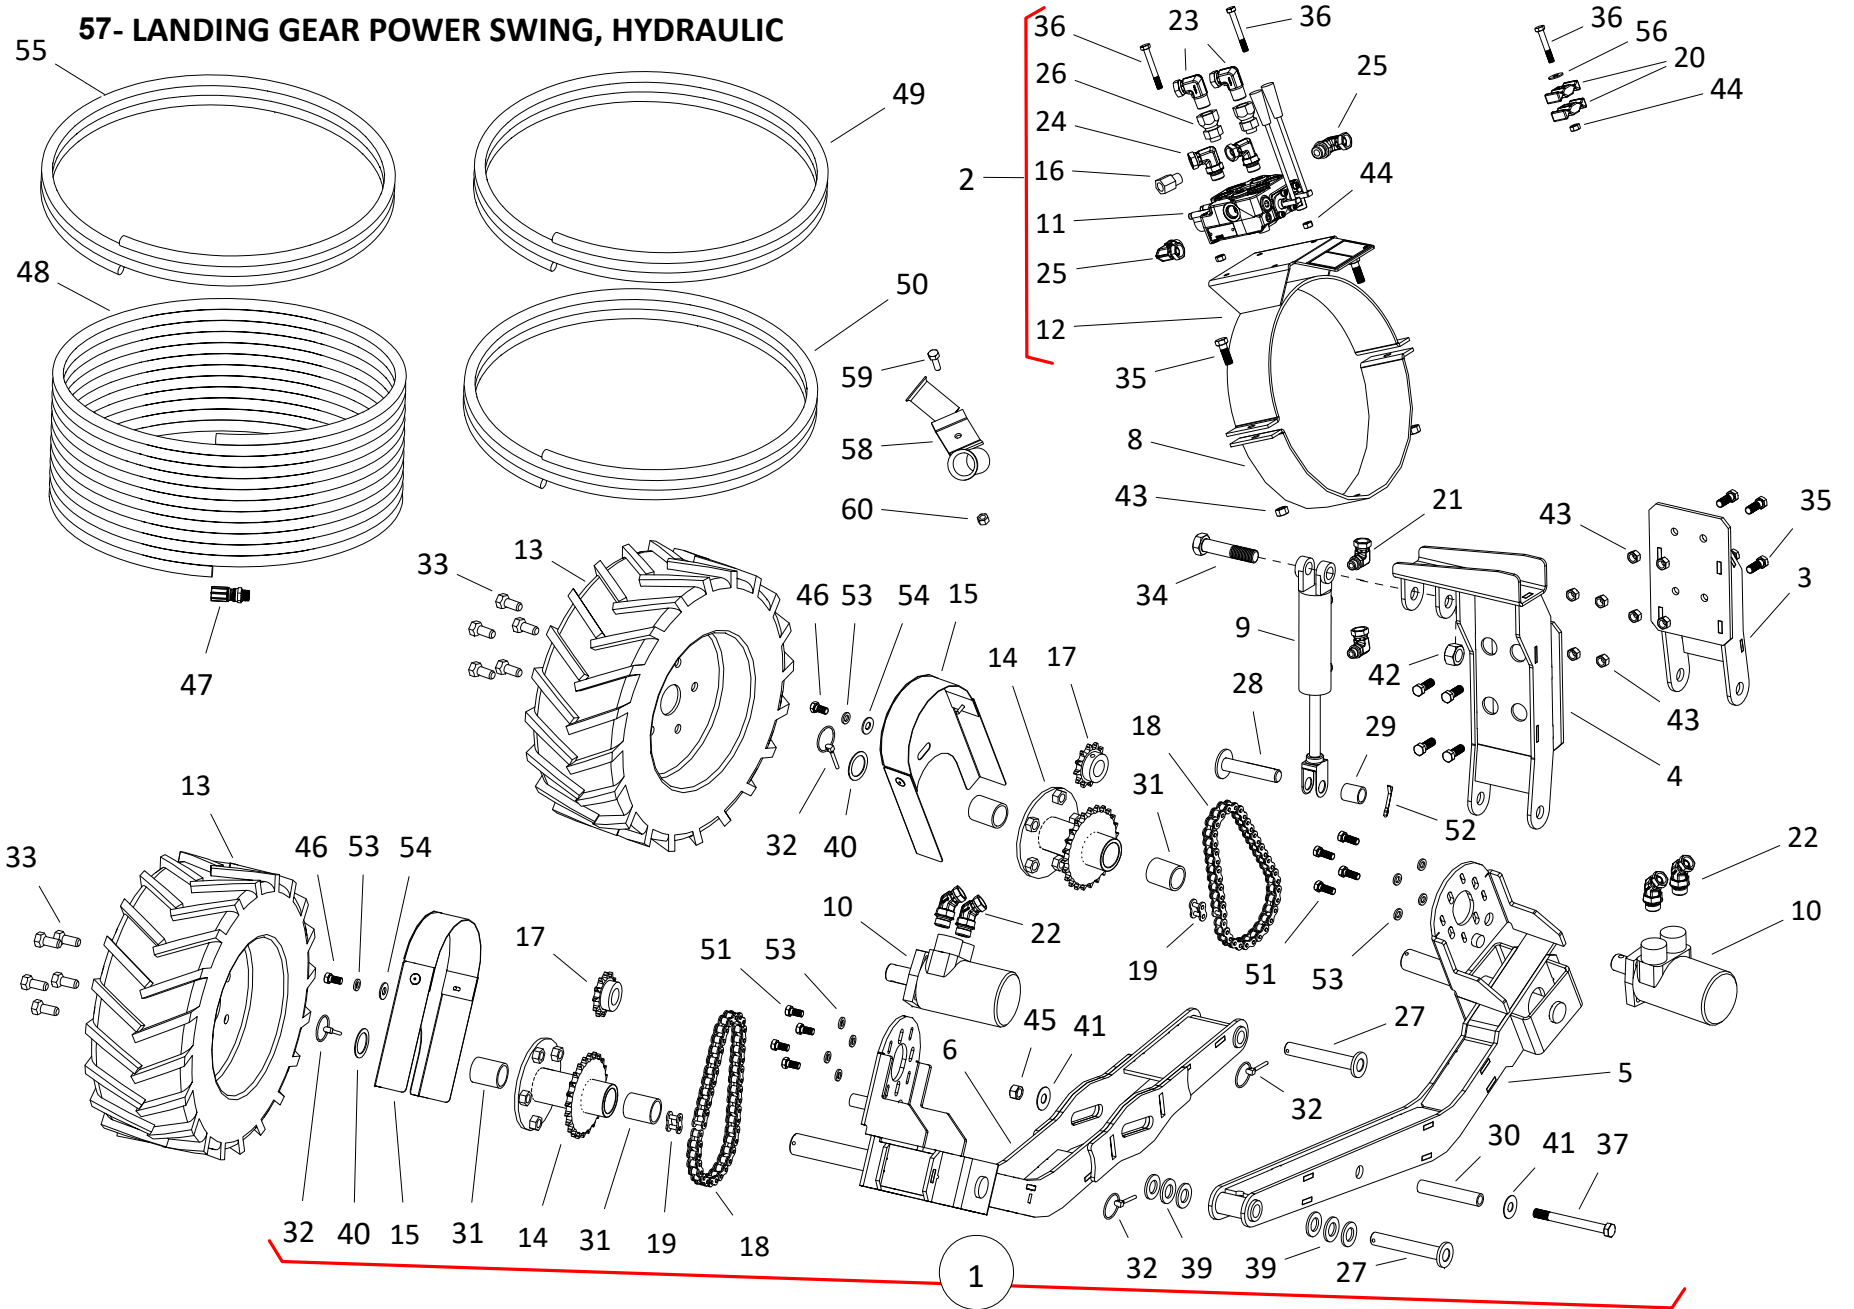

HYDRAULIC LANDING GEAR POWER SWING-10" (A362)

57- LANDING GEAR POWER SWING, HYDRAULIC

HYDRAULIC LANDING GEAR POWER SWING-10" (A362)

ITEM	PART NO.	DESCRIPTION
1	10-22560	LANDING GEAR PS HYD, ASSEMBLY
2	10-23082	10" 2 SPOOL VALVE ASSY, LGPS
3	10-22554	ATTACH, RH, LGPS
4	10-22559	HYD CYL ATTACH, MKX/X130 LGPS
5	10-22562	SHORT X-ARM, RH, LGPS
6	10-22564	SHORT X-ARM, LH, LGPS
8	10-19801	CLAMP, W100 HALF
9	10-22161	1-1/2 X 8 HYDRAULIC CYLINDER
10	10-20246	PS HYD MOTOR, 17.9 CU IN
11	10-22548	2 SPOOL VALVE, 8 GPM
12	10-23081	2-SPOOL VALVE MOUNT, LGPS
13	10-20137	POWERSWING 5 BOLT WHEEL ASSM
14	10-20166	ASSY HUB, W/ BUSHING
15	10-22164	CHAIN GUARD, LANDING GEAR
16	10-22746	ORIFICE, 3/8" MALE X 3/8" FEMALE
17	10-20211	50B12 X 1 SPROCKET
18	10-19133	W70 CHAIN
19	10-19134	#50 CONNECTOR LINK 4500077
20	10-28732	EMP-LB004 LINE BLOCK
21	10-22191	STEEL ELBOW 6MORB X 3/8 NSPM
22	10-22556	STL ADPTR, 45DEG, 10MORB X 3/8" FNPSM
23	10-22557	STEEL ELBOW, 8MNPT X 6 FNPSM
24	10-22558	STEEL ELBOW, 8MORB X 6FNPSM
25	10-28654	#8 M-ORB-1/2F-NPT-90 FITTING
26	10-28477	STEEL FITTING 9900228
27	10-22168	PIN, LANDING GEAR
28	10-22577	PIN, CYLINDER ATTACH, LGPS
29	10-22578	SPACER SLEEVE, LGPS CYL ATTACH
30	10-22187	SLIDER BUSHING, LANDING GEAR
31	10-19776	BUSHING, 1-1/4"
32	10-29998	LYNCH PIN 3/16 X 1-1/4 Y.ZINC PLTD
33	10-20565	1/2" X 1" NF #5 WHEEL BOLT BLACK
34	10-20398	3/4" X 3-1/2" NC BOLT GR 5 PLTD
35	10-18698	BOLT 7/16" X 1-1/4" 9900219
36	10-17631	BOLT 5/16X2-1/2 PLT 9900524
37	9900564	1/2" X 5" UNC BOLT GR5 PLTD
39	10-19979	WASHER, 3/4" FLAT 9900713
40	10-17651	1-1/4" RIM WASHER
41	10-17401	WASHER 1/2" FLAT 9900565
42	10-19601	LOCKNUT, 3/4" PLTD
43	10-17593	7/16" NC NYLON LOCKNUT GR 5 YLW PLT
44	10-19980	LOCKNUT, 5/16" PLTD
45	10-19599	LOCKNUT 1/2" 9900538
46	10-19540	BOLT, 3/8 X 3/4" PLT 9900530
47	9900047	PIONEER COUPLER
48	10-29368	1/2" X 247" HYDRAULIC HOSE
49	10-29414	3/8" X 46" HYDRAULIC HOSE
50	10-28229	3/8" X 50" HYD. HOSE
51	10-18955	BOLT 3/8" X 1" 9900699
52	10-18155	COTTER PIN 3/16 X 1-1/4 C.ZINC PLTD