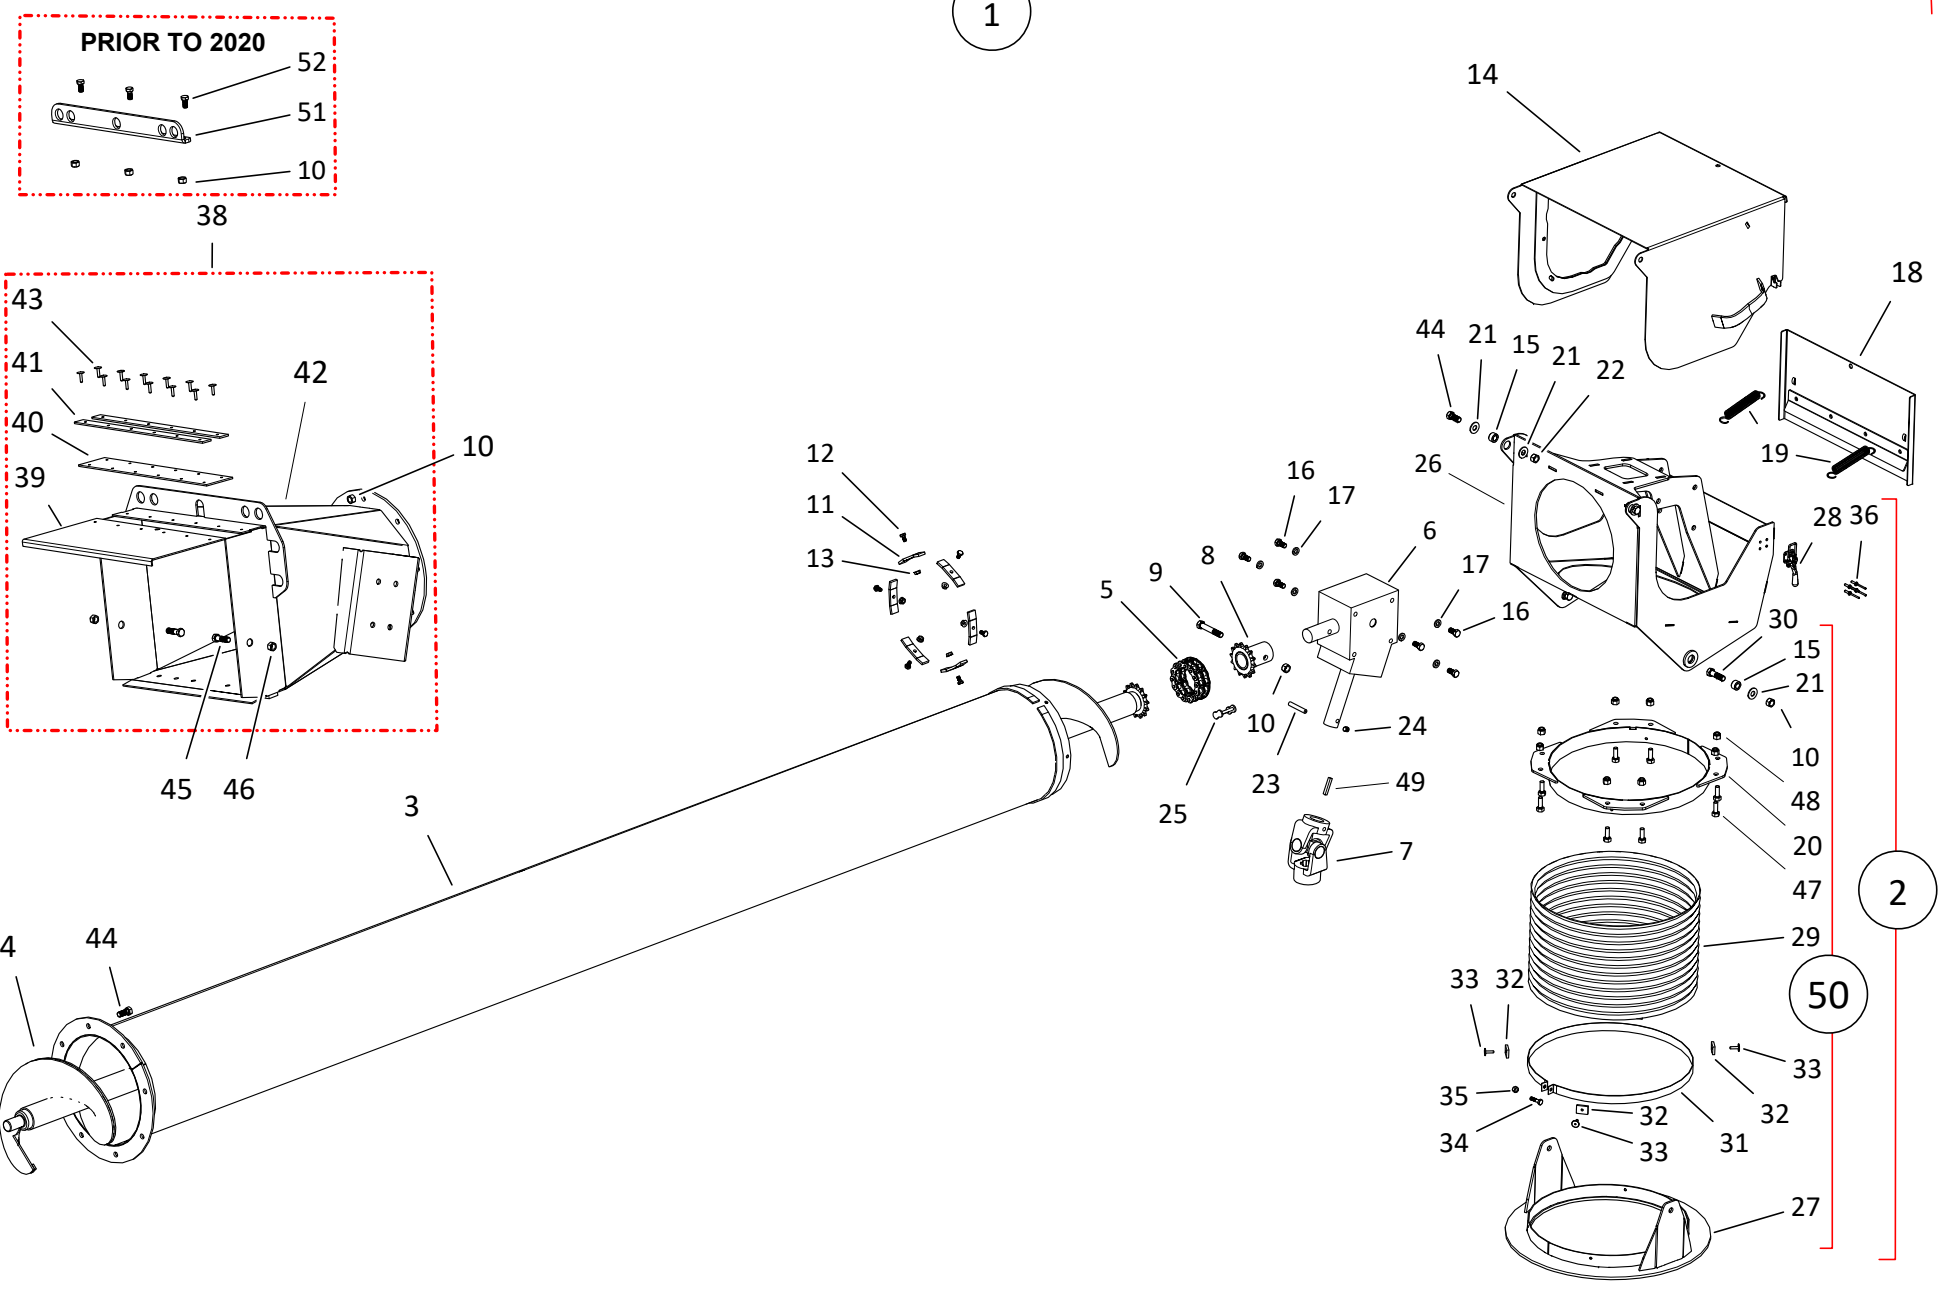

SWING TUBE, HX10 (53, 63, 73 & 83 ft)

1

2

50

44

SWING TUBE, HX10 (53, 63, 73 & 83 ft)

ITEM	PART NO.	DESCRIPTION	NOTES
51	10-21816	MKX/X10 LIFT CABLE ATTACH BRACKET	PRIOR TO 2020
52	10-19542	BOLT, 7/16" X 1" PLTD 4500068	PRIOR TO 2020