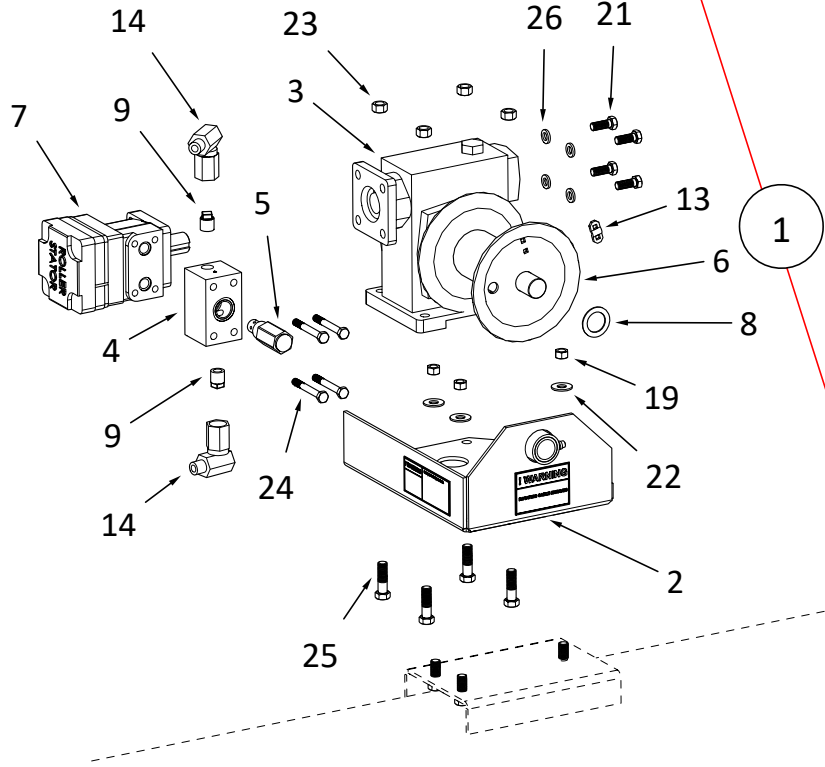

HYDRAULIC WINCH [A296]

ITEM	PART NO.	DESCRIPTION
1	10-17634	HYDRAULIC WINCH ASSEMBLY, RED
2	10-17628	HYD WINCH FRAME ASSM (14096) RED
3	10-17625	HYDRAULIC WINCH GEARBOX
4	10-28221	HYD MOTOR BYPAS VALVE 0700023
5	10-28222	RELIEF VALVE 0700024
6	10-17629	HYD WINCH DRUM (14080) RED
7	10-17626	HYDRAULIC MOTOR
8	10-18097	1" RIM WASHER 9900052-2
9	0308013	3/8" NTP PLASTIC PLUG
10	10-23134	MKX/X13 LIFTARM PLY GUIDE ASSY(2017
11	10-21494	MKX160 LIFT ARM PULLEY ASSEMBLY
12	10-17467	MK91 DOUBLE HOSE HOLDER
13	10-18496	WINCH KEEPER KIT
14	1100625	STEEL ELBOW 90,1/2FNPSMX3/8MNPT
15	9900047	PIONEER COUPLER
16	9900560	1/2" X 2-1/4" NC BOLT GR 5 PLTD
17	10-22611	3/8" X 215" HYDRAULIC HOSE
18	10-29246	3/8" X 1" GR8 SHEAR BOLT AND NUT
19	10-17402	LOCKNUT 3/8" 0601007
20	10-17750	LOCKNUT 1/2"
21	10-18955	BOLT 3/8" X 1" 9900699
22	10-17392	WASHER 3/8" FLAT PLTD 0601008
23	10-19598	LOCKNUT 7/16" 9900643
24	10-17631	BOLT 5/16X2-1/2 PLT 9900524
25	10-28744	7/16 X 1-1/2 NC BOLT GR5 PLTD
26	10-19604	LOCKWASHER 3/8" PLTD 9900528