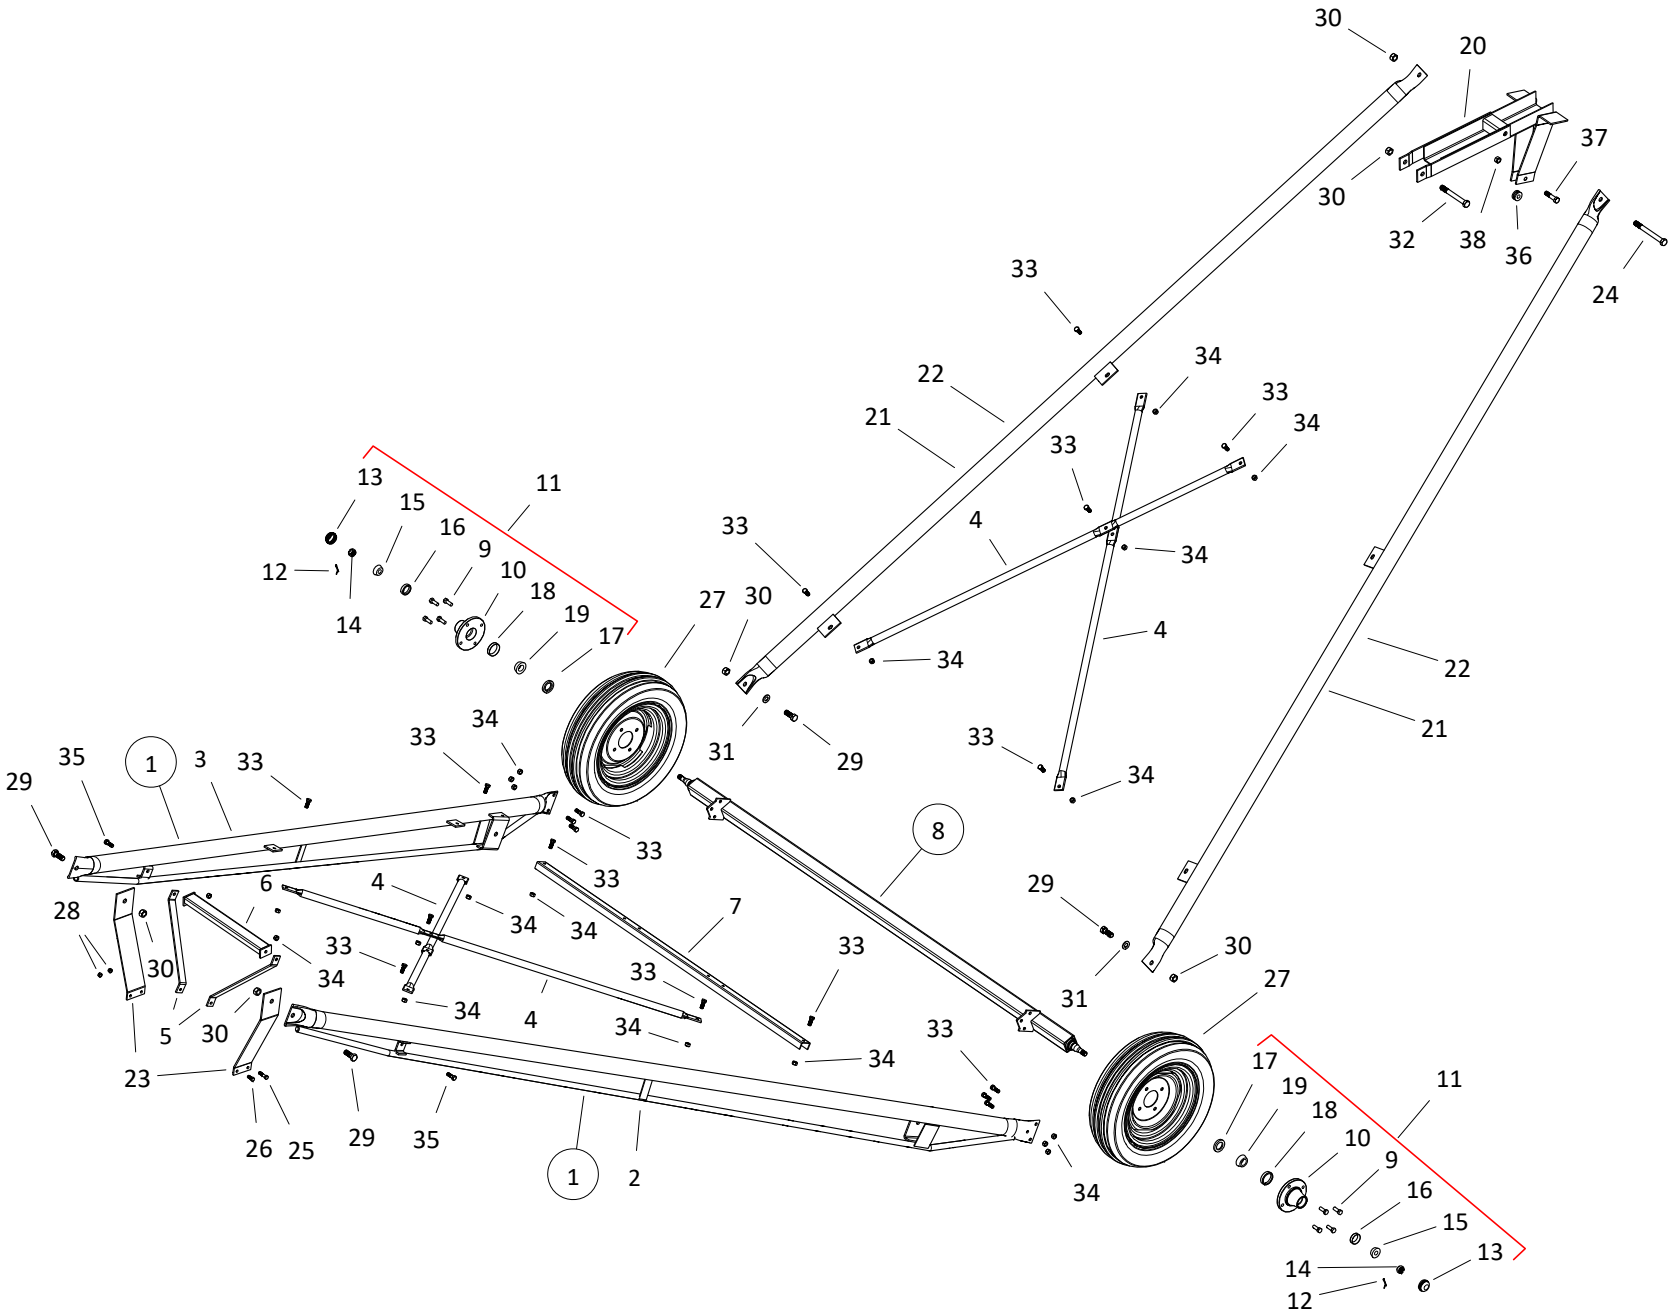

FRAME COMPONENTS, HX10-53

FRAME COMPONENTS, HX10-53

ITEM	PART NO.	DESCRIPTION
1	200902	MKX1053/WR1051 LWR FRAME BDL (2020)
2	10-19790	LOWER RIGHT FRAME TUBE
3	10-19789	LOWER LEFT FRAME TUBE
4	10-19796	FRAME BRACE
5	10-18908	STABILIZER BRACE
6	10-18914	SHORT CROSSMEMBER
7	10-19376	CROSSMEMBER
8	10-18090	AXLE ASSEMBLY
9	10-20565	1/2" X 1" NF #5 WHEEL BOLT BLACK
10	10-19267	REG HUB
11	10-19467	REG HUB ASSEMBLY
12	10-19271	COTTER PIN 1/8 X 1-1/2 C.ZINC PLTD
13	10-19272	REGULAR DUST CAP
14	10-19270	3/4" NF SLOTTED NUT PLAIN
15	10-19269	BEARING CONE
16	10-19268	CUP
17	10-19264	HUB SEAL
18	10-19266	CUP 4500059-4
19	10-19265	CONE BEARING 4500059-3
20	10-18930	LIFT ASSIST
21	10-21869	MKX1053 UPPER FRAME BUNDLE
22	10-19792	UPPER FRAME TUBE
23	10-18909	STABILIZER BRACKET
24	10-18094	3/4" X 7-1/2" NC BOLT GR 8 PLTD
25	10-19981	7/16" X 1-3/4" NC BOLT GR 8 PLTD
26	10-19542	BOLT, 7/16" X 1" PLTD 4500068
27	10-21330	15 X 4.5 X 4 BOLT WHEEL ASSEMBLY
28	10-19598	LOCKNUT 7/16" 9900643
29	10-19592	BOLT 3/4" X 2" 9900823
30	10-19601	LOCKNUT, 3/4" PLTD
31	10-19979	WASHER, 3/4" FLAT 9900713
32	10-19593	3/4" X 6-1/2" NC BOLT GR 8 PLTD
33	10-19588	BOLT 1/2" X 1-1/4" 9900588
34	10-19599	LOCKNUT 1/2" 9900538
35	10-19589	BOLT 1/2" X 1-1/2" 9900536
36	10-23079	CABLE THIMBLE PULLEY
37	10-29251	5/8" X 2-3/4" NC BOLT GR 8 PLTD
38	10-19600	LOCKNUT 5/8" 9900831