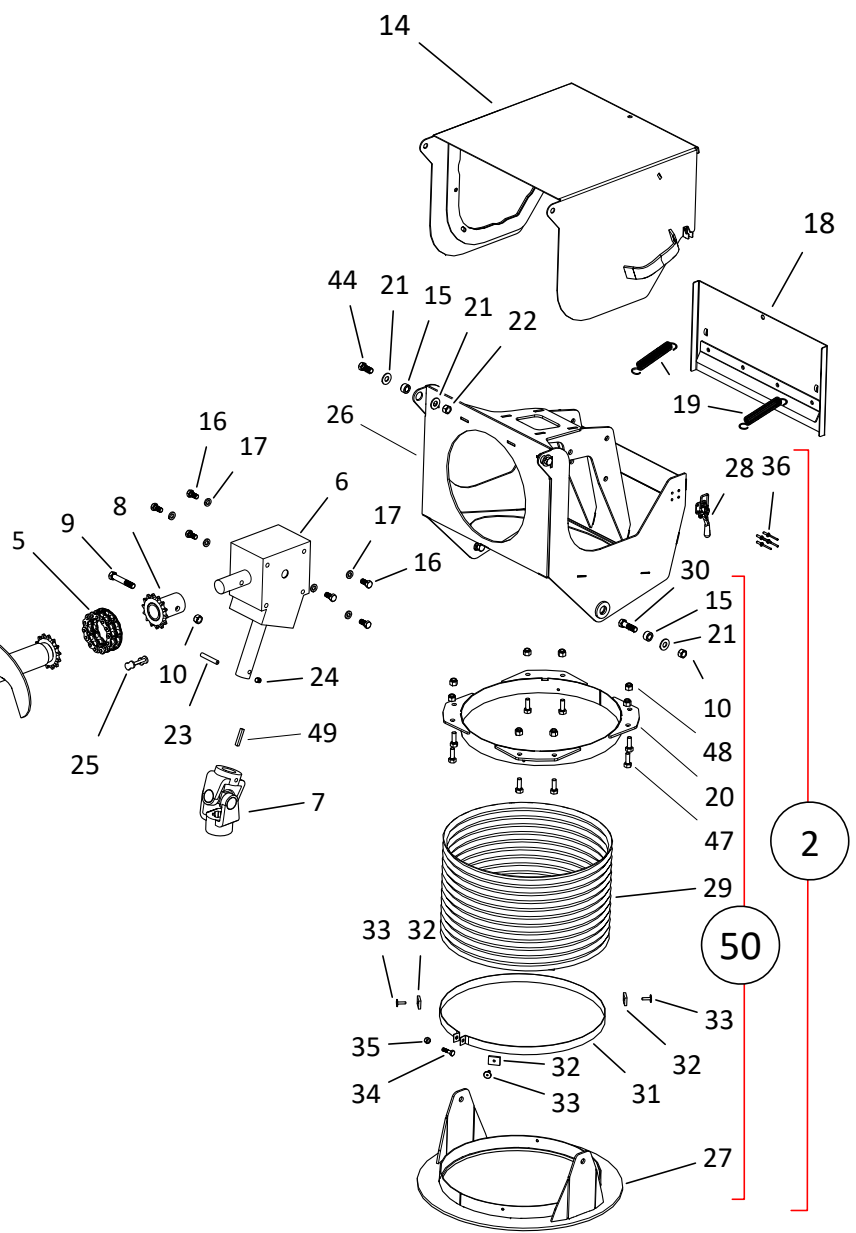

SWING TUBE, HX10 (53, 63, 73 & 83 ft)

1

42

2

50