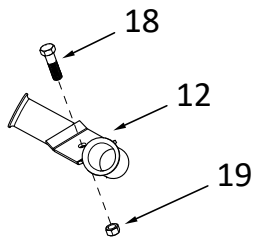

HYDRAULIC WINCH [A296]

ITEM	PART NO.	DESCRIPTION
1	10-17634	HYDRAULIC WINCH ASSEMBLY, RED
2	10-17628	HYD WINCH FRAME ASSM (14096) RED
3	10-17625	HYDRAULIC WINCH GEARBOX
4	10-28221	HYD MOTOR BYPAS VALVE 0700023
5	10-28222	RELIEF VALVE 0700024
6	10-17629	HYD WINCH DRUM (14080) RED
7	10-17626	HYDRAULIC MOTOR
8	10-18097	1" RIM WASHER 9900052-2
9	0308013	3/8" NTP PLASTIC PLUG
10	10-23134	MKX/X13 LIFTARM PLY GUIDE ASSY(2017
11	10-21494	MKX160 LIFT ARM PULLEY ASSEMBLY
12	10-17467	MK91 DOUBLE HOSE HOLDER
13	10-18496	WINCH KEEPER KIT
14	1100625	STEEL ELBOW 90,1/2FNPSMX3/8MNPT
15	9900047	PIONEER COUPLER
16	9900560	1/2" X 2-1/4" NC BOLT GR 5 PLTD
17	10-22611	3/8" X 215" HYDRAULIC HOSE
18	10-29246	3/8" X 1" GR8 SHEAR BOLT AND NUT
19	10-17402	LOCKNUT 3/8" 0601007
20	10-17750	LOCKNUT 1/2"
21	10-18955	BOLT 3/8" X 1" 9900699
22	10-17392	WASHER 3/8" FLAT PLTD 0601008
23	10-19598	LOCKNUT 7/16" 9900643
24	10-17631	BOLT 5/16X2-1/2 PLT 9900524
25	10-28744	7/16 X 1-1/2 NC BOLT GR5 PLTD
26	10-19604	LOCKWASHER 3/8" PLTD 9900528