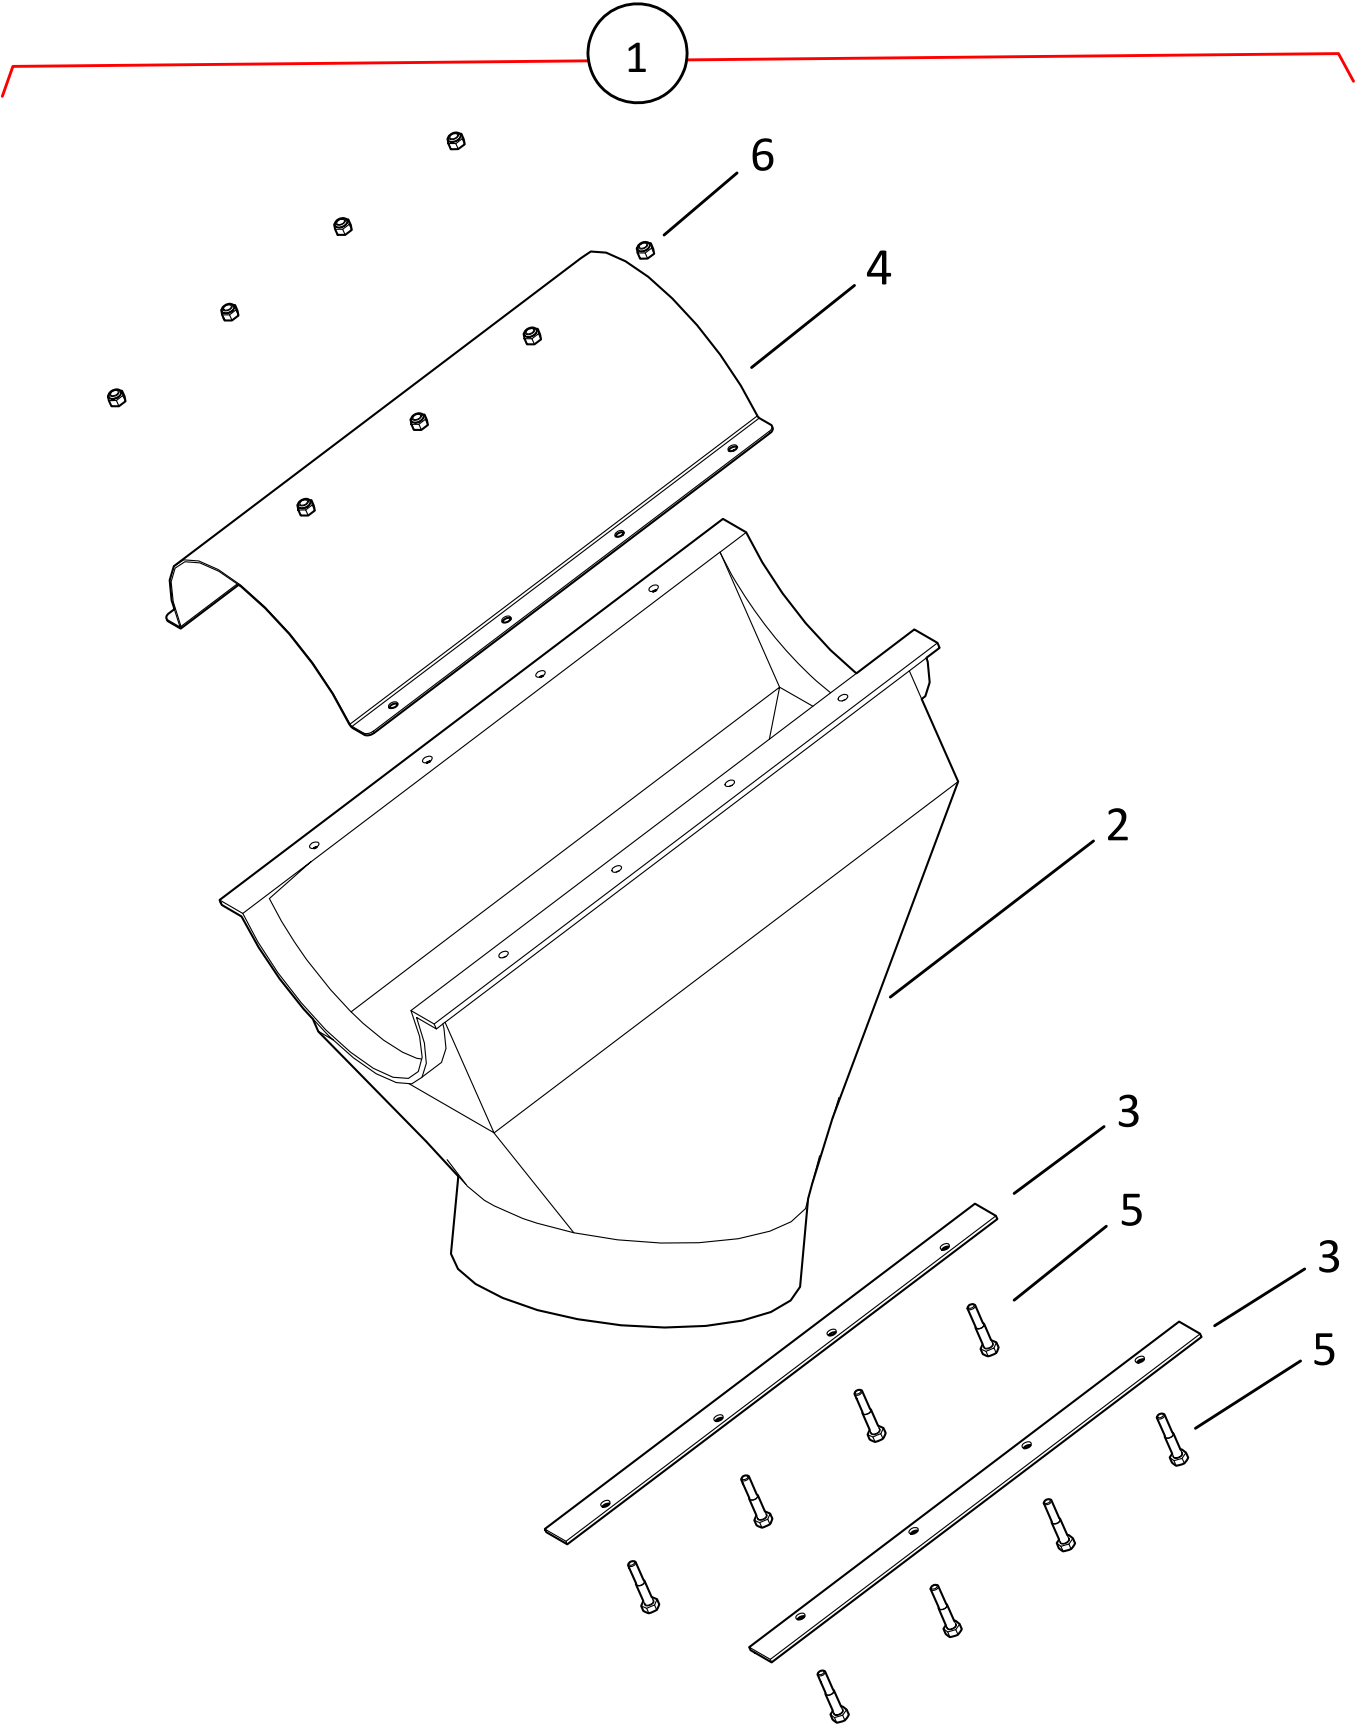

PLASTIC SPOUT KIT, 60DEG (A445)

PLASTIC SPOUT KIT, 60DEG (A445)

ITEM	PART NO.	DESCRIPTION
1	05-A445	HX10 60DEG PLASTIC DISC. SPOUT KIT
2	10-24331	10" X 60 DEG PLASTIC SPOUT BODY
3	10-24332	10" PLASTIC SPOUT REINFORCEMENT BAR
4	10-24333	BACK BAND, 10" - 18 LG
5	10-17712	BOLT, 5/16" X 1-3/4"
6	10-19980	LOCKNUT, 5/16" PLTD