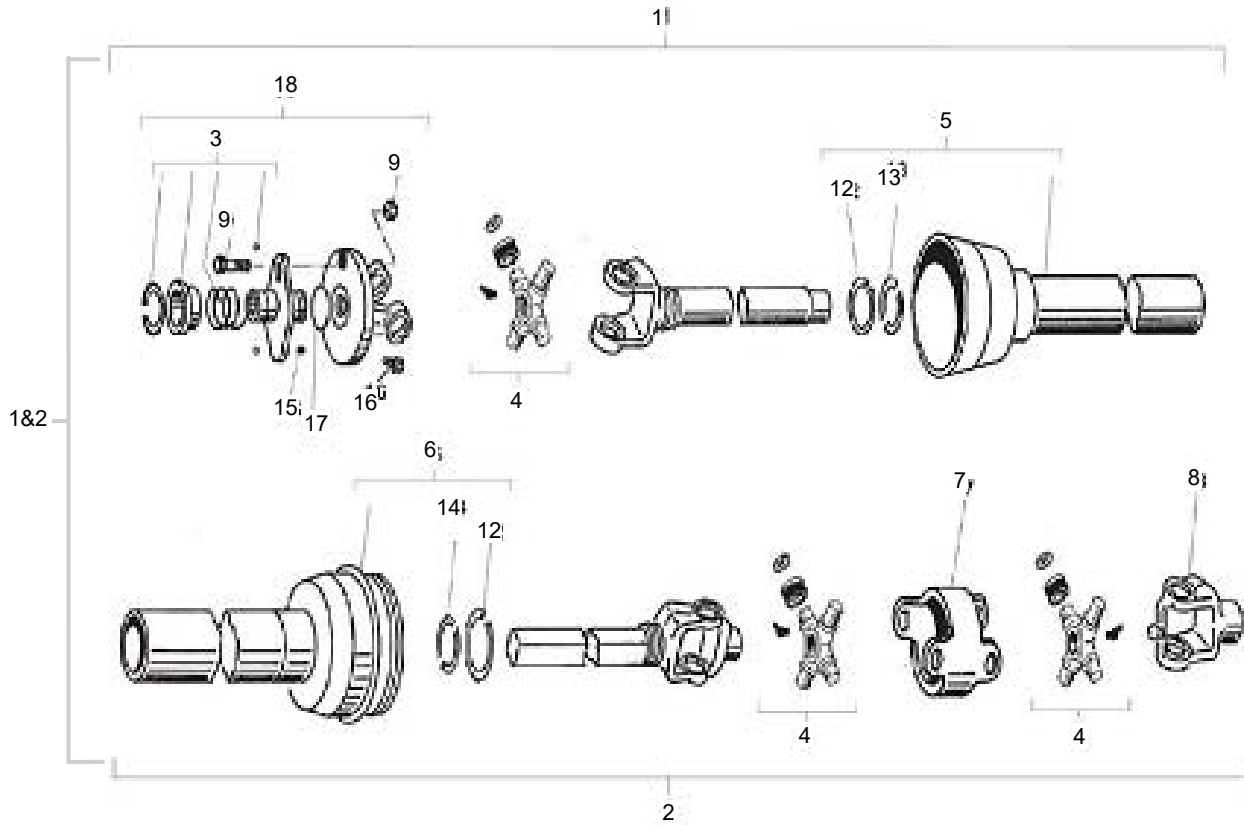

CONSTANT VELOCITY PTO SHAFT (18484)

ITEM	PART NO.	DESCRIPTION
1&2	10-18484	BLUE END CV PTO SHAFT
1	10-18456	14R CV TRACTOR HALF PTO SHAFT
2	10-18457	14R CV IMP HALF PTO SHAFT
3	10-18458	14R SPRING LOCK REPAIR KIT
4	10-18459	14R CROSS KIT
5	10-18460	14R CV PTO INNER SHIELD
6	10-18461	14R CV PTO OUTER SHIELD
7	10-18462	14R CENTER HOUSING
8	10-18463	14R CV BALL YOKE
9	10-17126	BOLT 5/16" X 1" CUSTOM SHEAR
12	10-18467	PTO BEARING RETAINER
13	10-18468	PTO NYLON BEARING
14	10-18468	PTO NYLON BEARING
15	10-18470	BALL BEARING KIT
16	10-19995	BOLT, 3/8" X 1/2"
17	10-18485	CV PTO BLANK DISC
18	10-18363	14R SHEAR YOKE ASSM