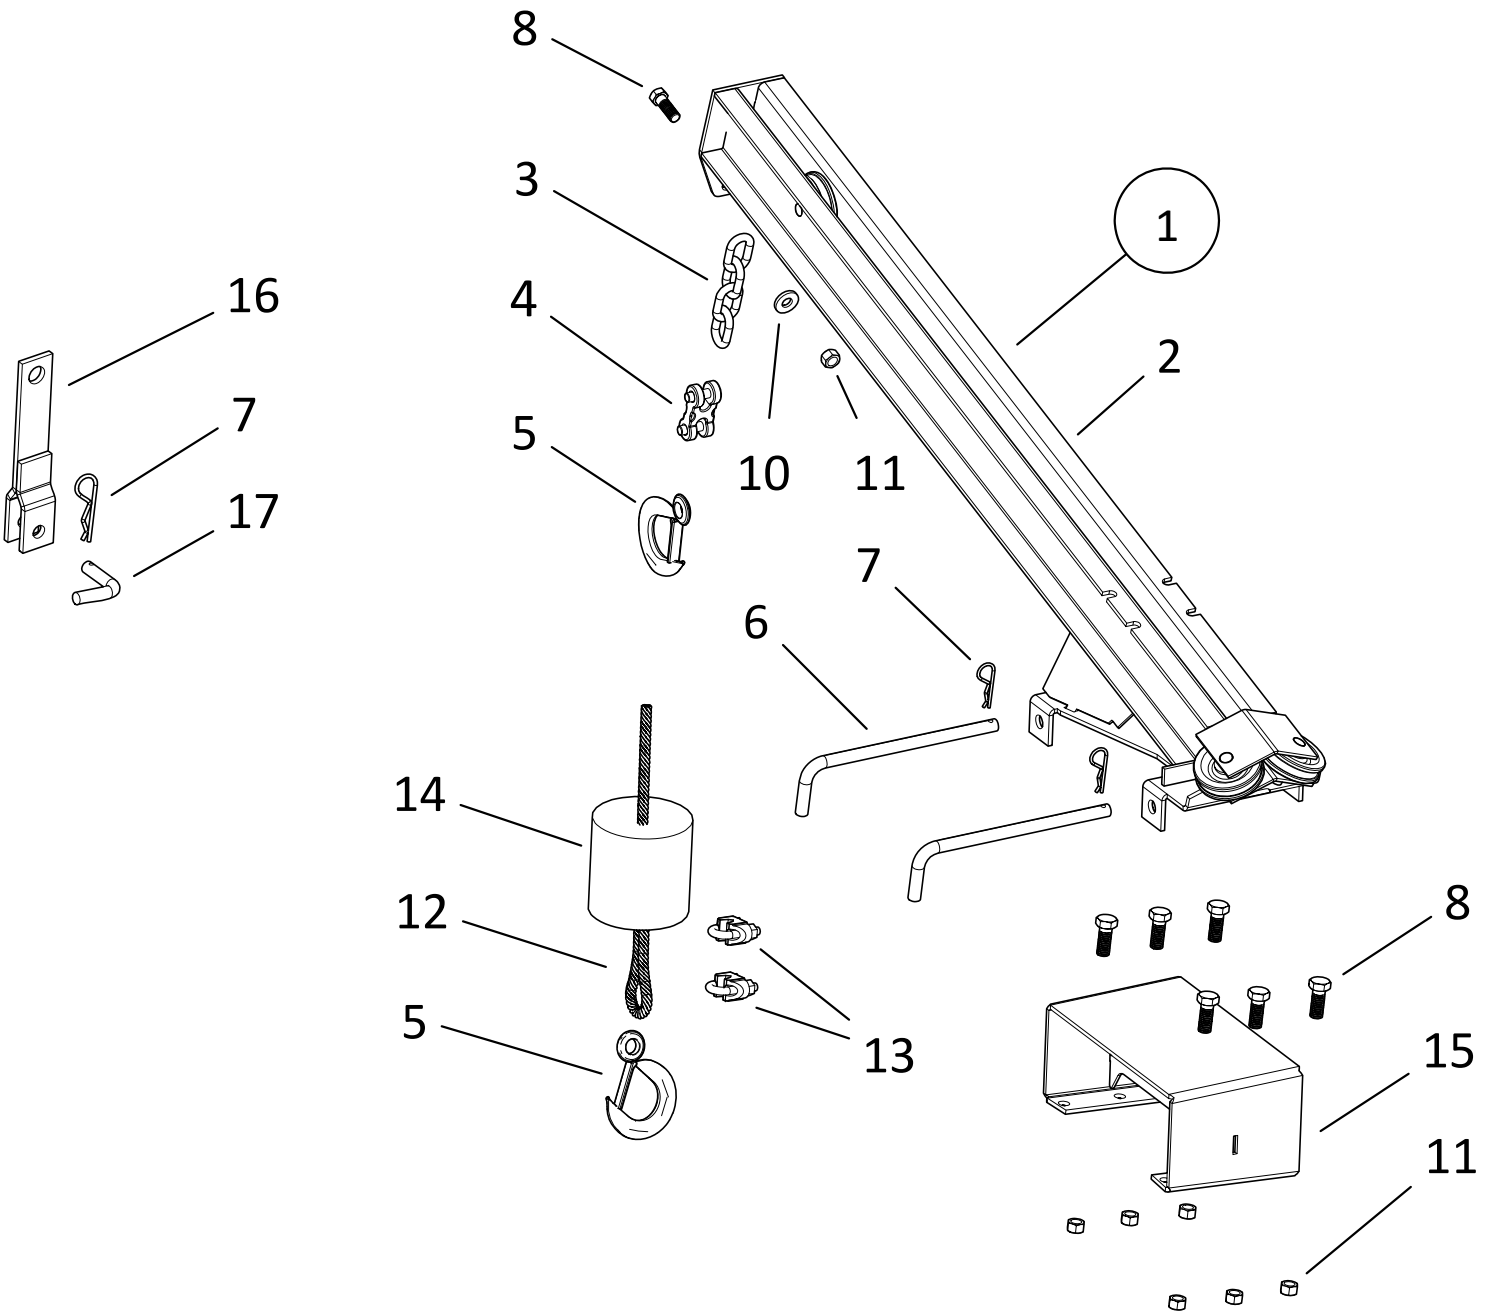

LIFT ARM COMPONENTS, HX10

LIFT ARM COMPONENTS, HX10

ITEM	PART NO.	DESCRIPTION	NOTES
1	10-21972	MKX/X100 HOPPER LIFT ARM ASSY	
2	10-21629	MKX/X10 HOPPER LIFT ARM	
3	10-21818	MKX/X10 LIFTARM TRANSPORT HOOK ASSY	
4	10-20083	5/16" MID LINK	
5	10-28997	1/2T EYE HOIST HOOK W/LATCH	
6	10-18074	MOUNT PIN	
7	10-19463	210 HITCH PIN 4500070	
8	10-18698	BOLT 7/16" X 1-1/4" 9900219	
10	10-17182	7/16 TRACK WASHER	
11	10-19598	LOCKNUT 7/16" 9900643	
12	10-17376	MK LP HOPPER CABLE	
13	10-19147	1/4 CABLE CLAMP 4500081	
14	10-20793	MKX160 HOPPER WEIGHT	
15	10-21800	MKX/X100-83 LIFT ARM EXTENSION	83 ONLY
16	10-28293	MK100-36 HOPPER LOCK	36 ONLY
17	10-27192	SHIFTER LOCK PIN, UF	36 ONLY