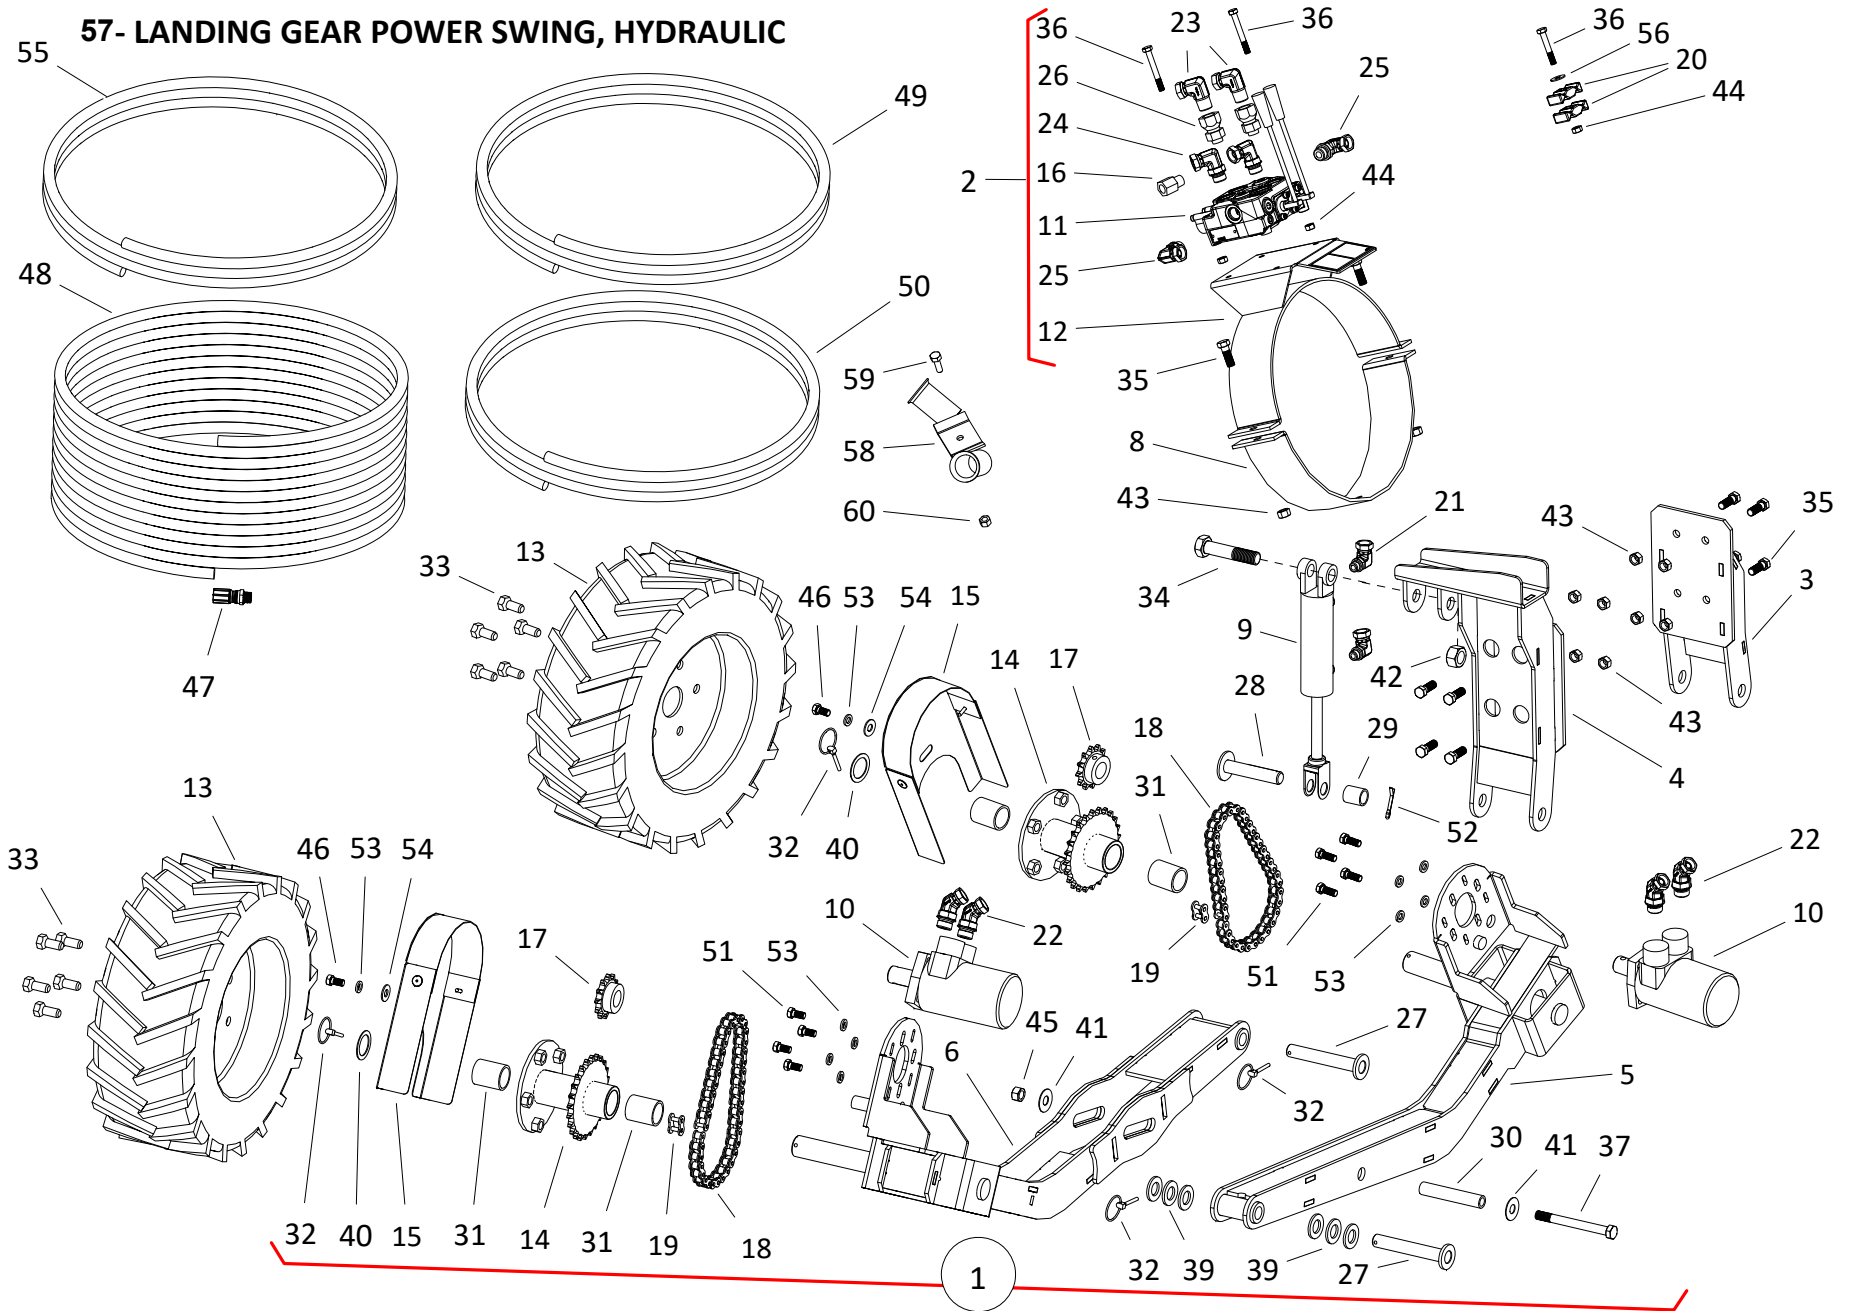

57- LANDING GEAR POWER SWING, HYDRAULIC

HYDRAULIC LANDING GEAR POWER SWING-10" (A362)

ITEM	PART NO.	DESCRIPTION
53	10-19604	LOCKWASHER 3/8" PLTD 9900528
54	10-17392	WASHER 3/8" FLAT PLTD 0601008
55	10-22744	3/8" X 80" HYD HOSE
56	10-27336	WASHER, 5/16" FLAT 9900529
57	05-A362	MKX10 LANDING GEAR HYD POWER SWING
58	10-17467	MK91 DOUBLE HOSE HOLDER
59	10-29246	3/8" X 1" GR8 SHEAR BOLT AND NUT
60	10-17402	LOCKNUT 3/8" 0601007