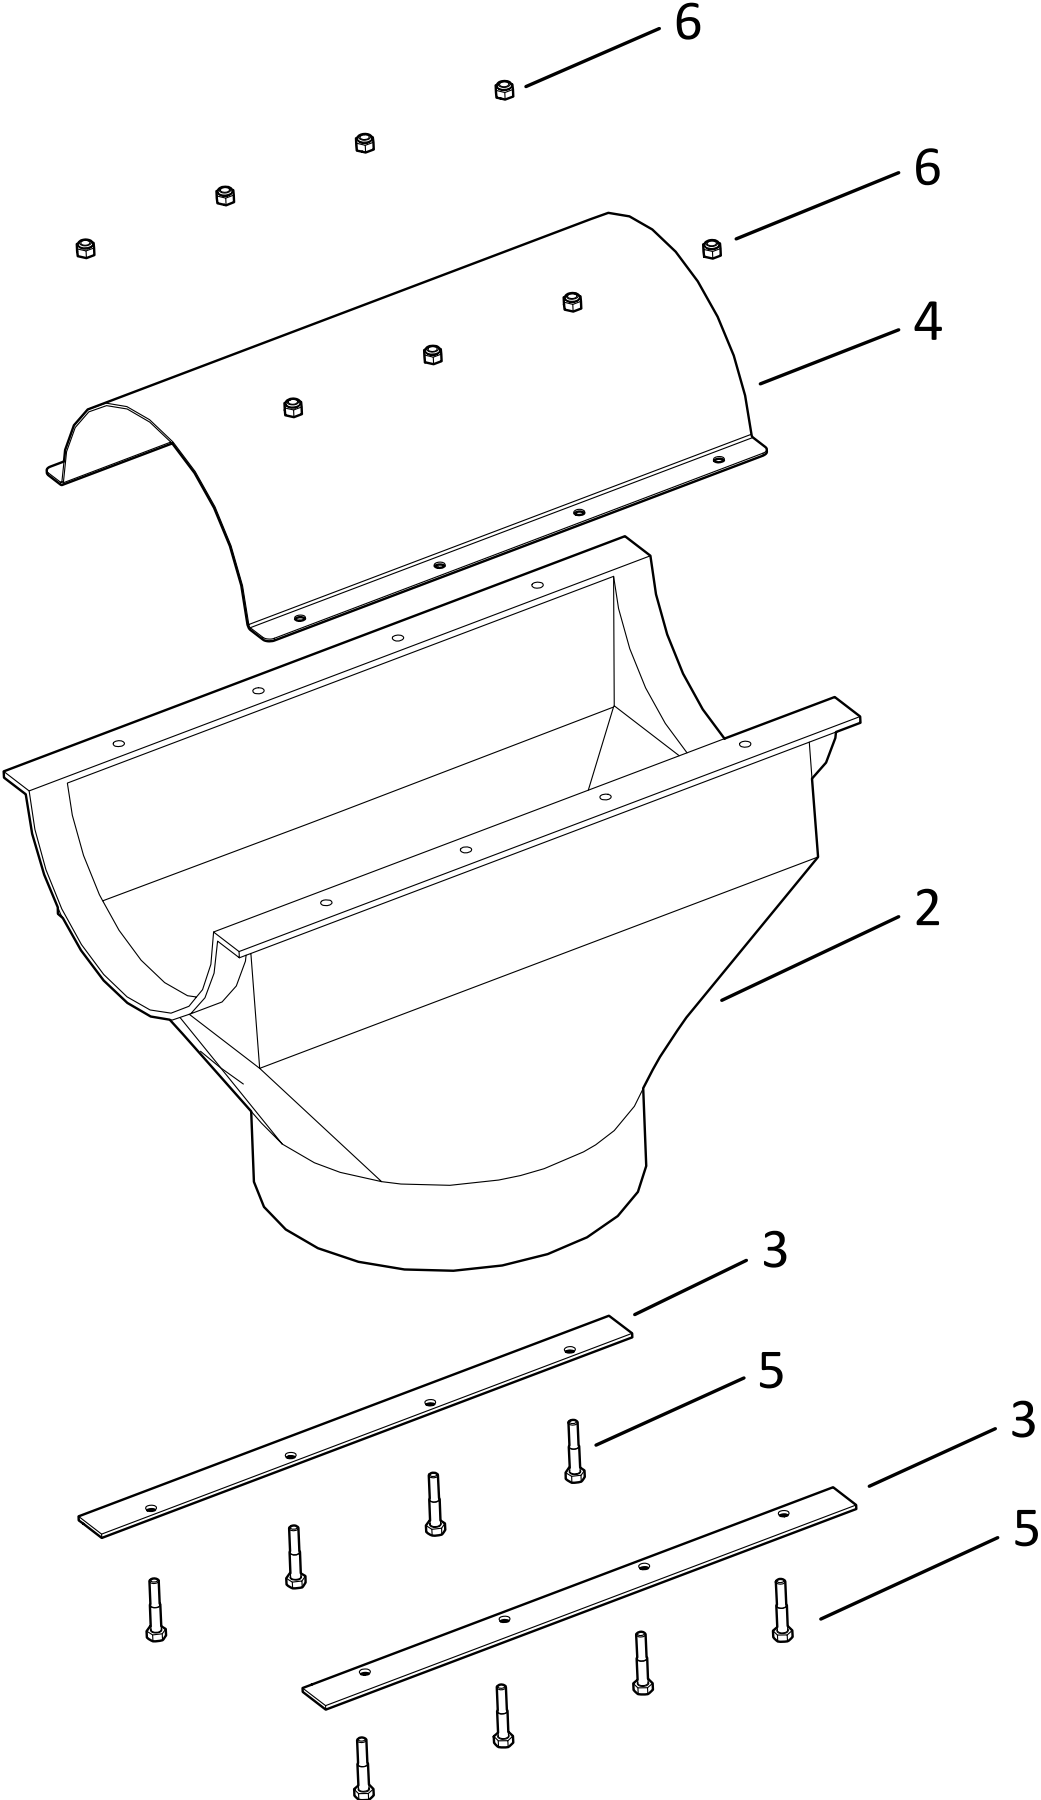

PLASTIC SPOUT KIT, 60DEG (A445)

PLASTIC SPOUT KIT, 60DEG (A445)

ITEM	PART NO.	DESCRIPTION
1	05-A445	HX10 60DEG PLASTIC DISC. SPOUT KIT
2	10-24331	10" X 60 DEG PLASTIC SPOUT BODY
3	10-24332	10" PLASTIC SPOUT REINFORCEMENT BAR
4	10-24333	BACK BAND, 10" - 18 LG
5	10-17712	BOLT, 5/16" X 1-3/4"
6	10-19980	LOCKNUT, 5/16" PLTD

PLASTIC SPOUT KIT, 90DEG (A427)

1

PLASTIC SPOUT KIT, 90DEG (A427)

ITEM	PART NO.	DESCRIPTION
1	05-A427	HX10 90 DEG PLASTIC DISC. SPOUT KIT
2	10-24416	10" X 90 DEG PLASTIC SPOUT BODY
3	10-24332	10" PLASTIC SPOUT REINFORCEMENT BAR
4	10-24333	BACK BAND, 10" - 18 LG
5	10-17712	BOLT, 5/16" X 1-3/4"
6	10-19980	LOCKNUT, 5/16" PLTD