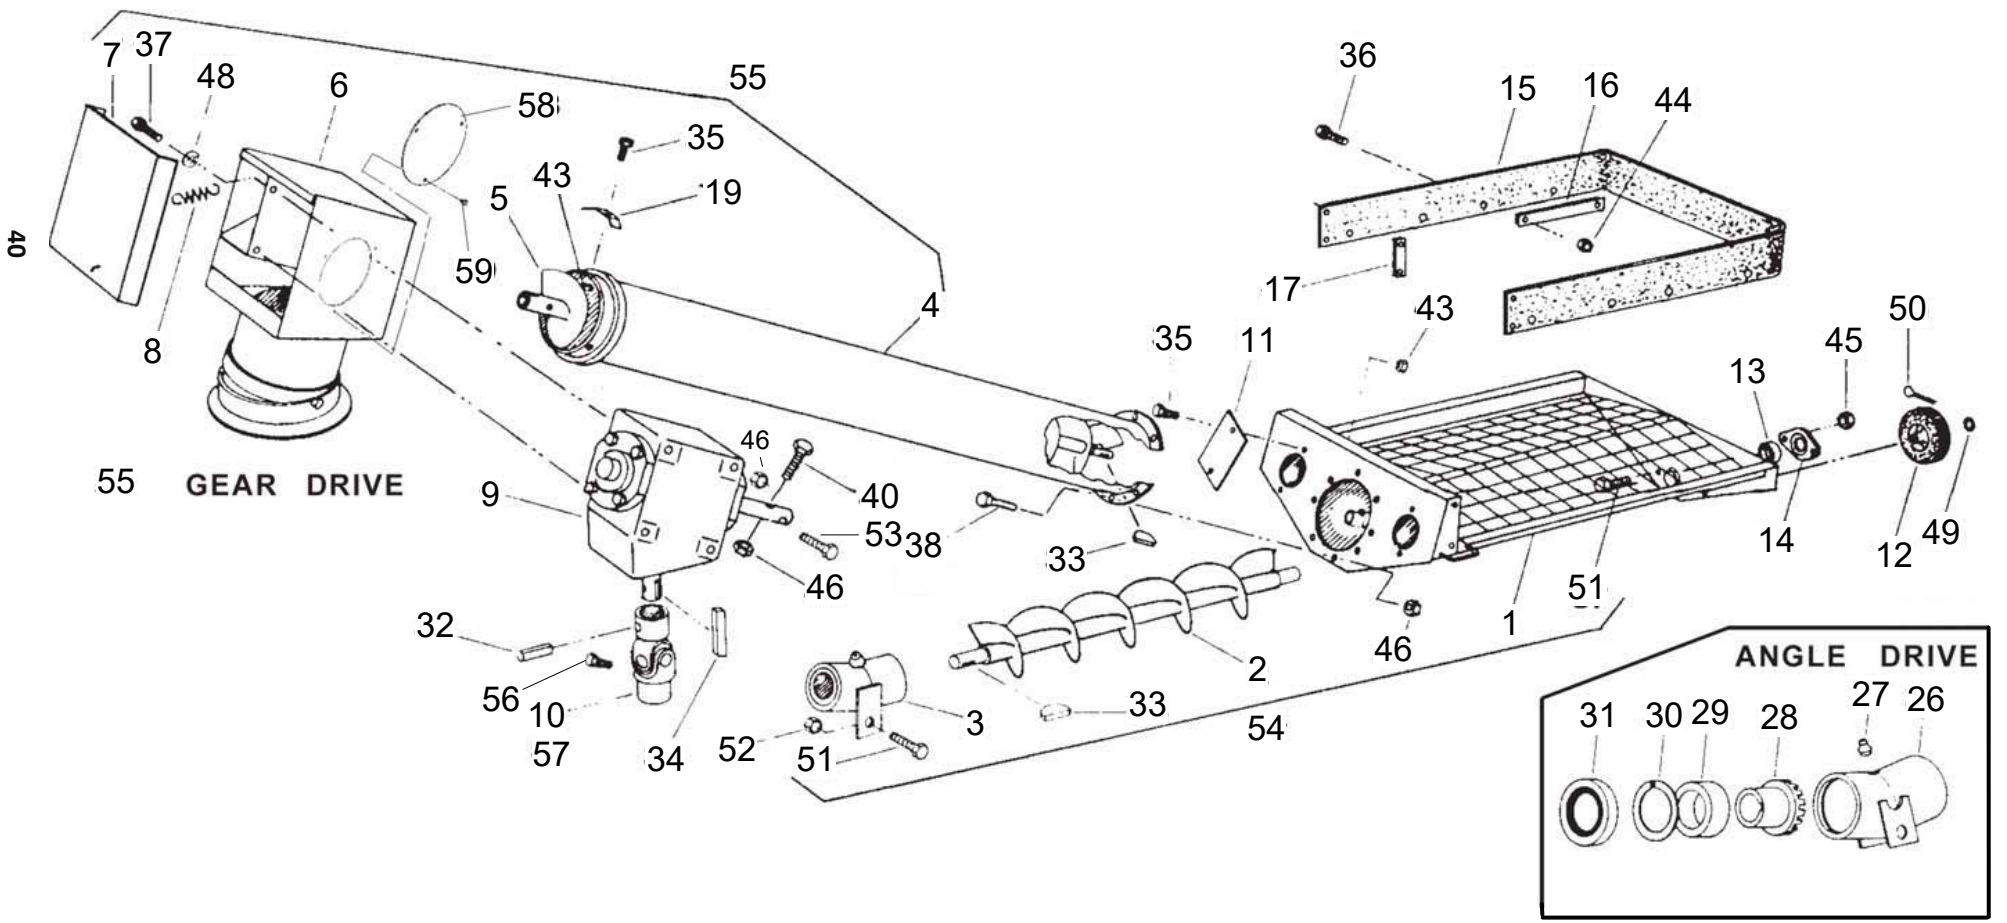

BOOT, HX10 (53, 63, 73 & 83 ft)

BOOT, HX10 (53, 63, 73 & 83 ft)

ITEM	PART NO.	DESCRIPTION	NOTES
52	10-19433	#60 CONNECTOR LINK 9900771-2	

SWING HOPPER, HX10 (36 ft)

55 GEAR DRIVE

ANGLE DRIVE

SWING HOPPER, HX10 (36 ft)