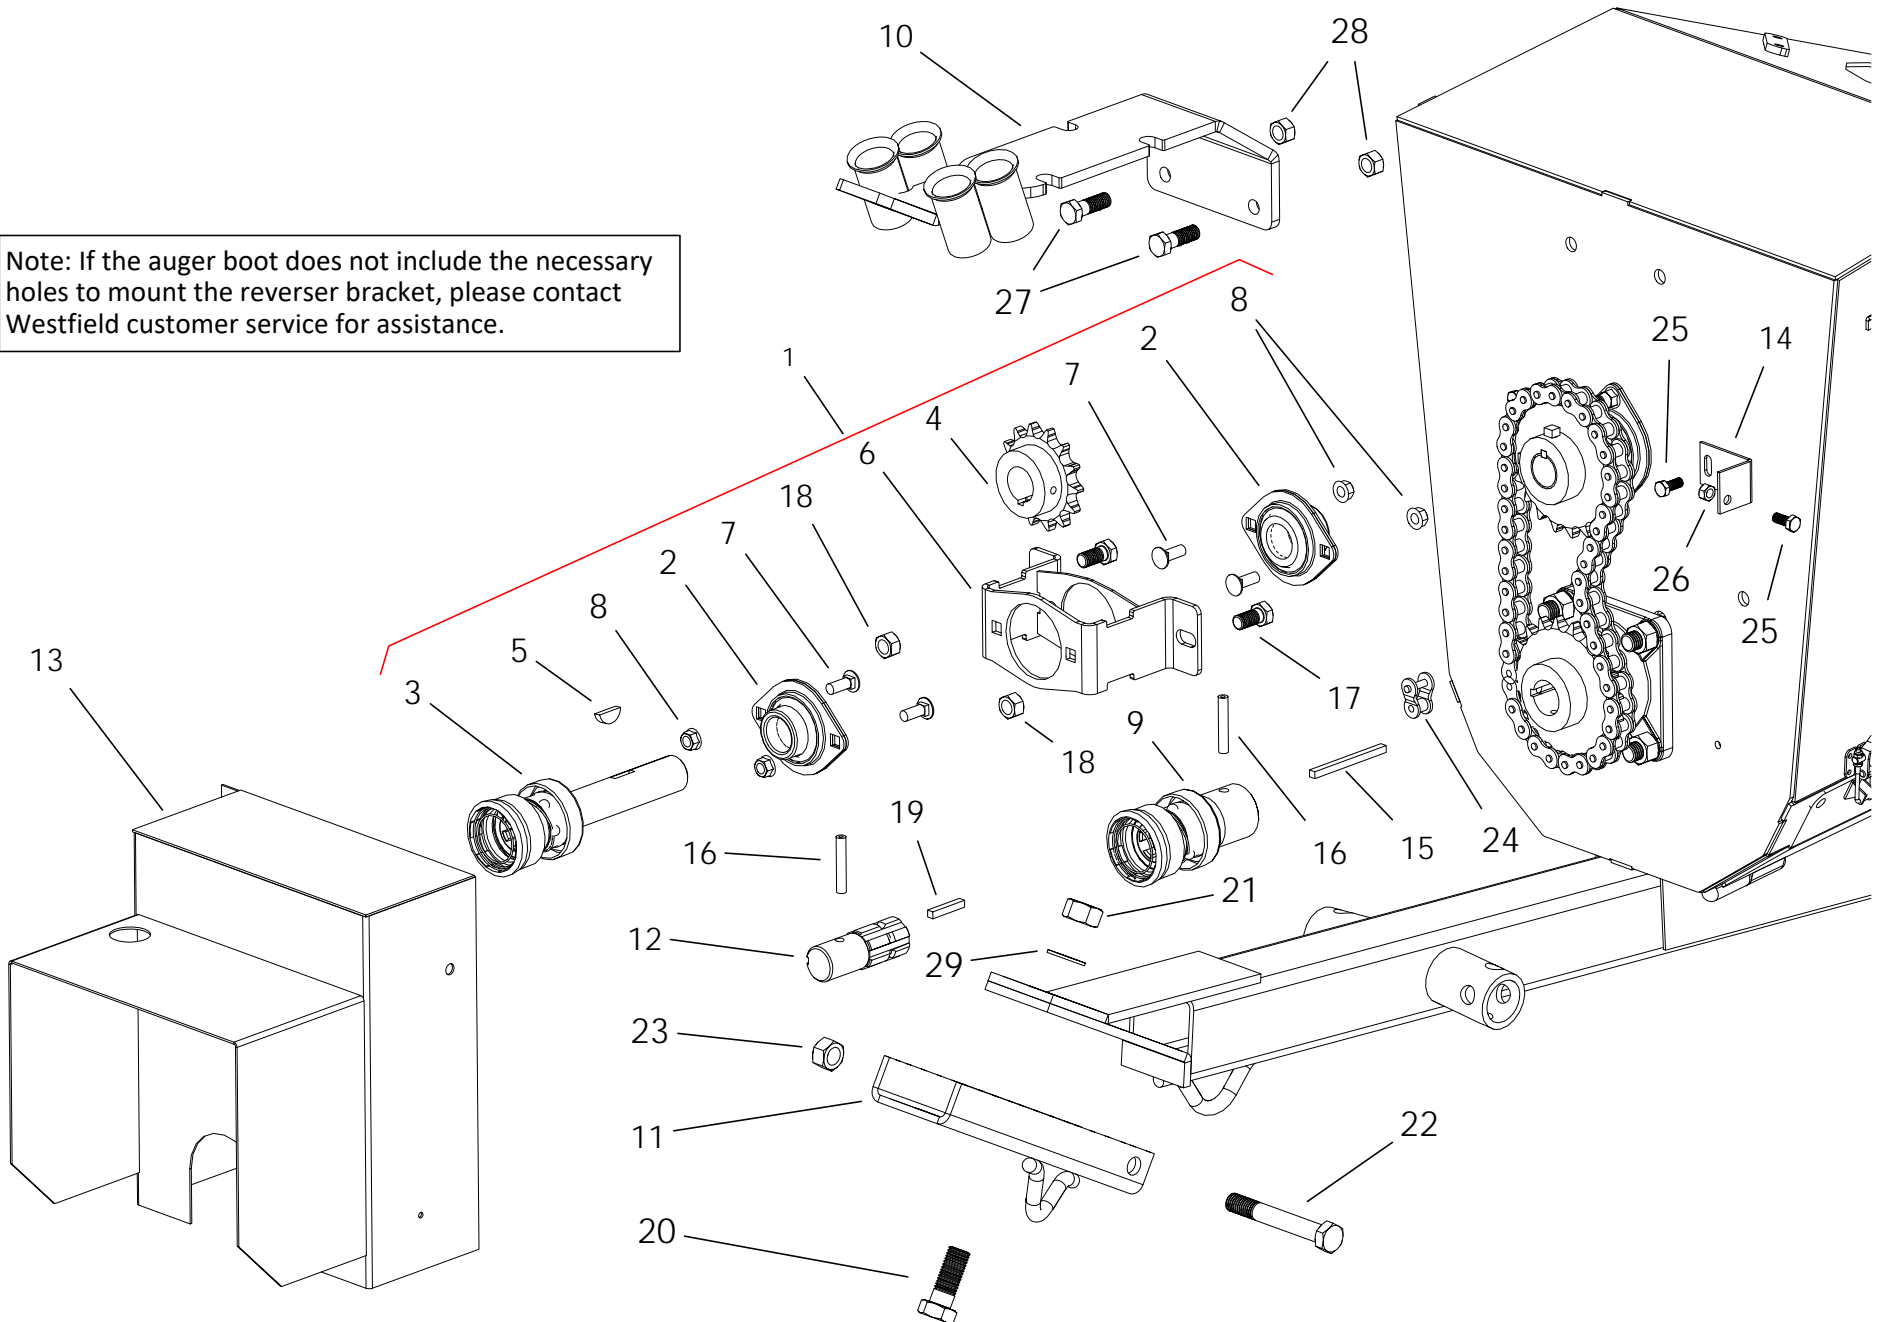

Note: If the auger boot does not include the necessary holes to mount the reverser bracket, please contact Westfield customer service for assistance.

REVERSING KIT [A292]

ITEM	PART NO.	DESCRIPTION
1	10-21786	MKX/X10 REVERSER BRACKET ASSEMBLY
2	10-19322	1-1/4 2 HOLE FLANGE BEARING
3	10-17054	MK130 REVERSER COUPLER
4	10-17067	SPROCKET,60B14X1-1/4 4500065
5	10-19224	1/4" X 1" WOODRUFF KEY (4503192)
6	10-21785	MKX/X10 REVERSER BRACKET
7	10-27986	CARRIAGE BOLT, 3/8" X 1" PLTD
8	10-19596	WHIZNUT 3/8" 9900788
9	10-17051	MK REV LOWER COUPLER
10	10-20705	MKX160 VALVE BRACKET
11	10-17055	MK REV HITCH EXTENSION
12	10-18176	MK SPLINED SHAFT
13	10-21784	MKX/X10 REVERSER SHIELD
14	10-21989	MKX/X10 REVERSER SHIELD BRACKET
15	10-21758	1/4 X 3-3/8 SQ KEY
16	10-18079	COILED SPRING PIN 5/16 X 2 PLN.O
17	10-19231	BOLT, 1/2 X 1" 9900558
18	10-19599	LOCKNUT 1/2" 9900538
19	10-19606	KEY, 1/4" X 1-1/2" SQ 700615
20	10-19592	BOLT 3/4" X 2" 9900823
21	10-19601	LOCKNUT, 3/4" PLTD
22	10-18545	BOLT 5/8" X 4-1/2" 9900172
23	10-19600	LOCKNUT 5/8" 9900831
24	10-29526	#60 OFFSET LINK
25	10-19538	BOLT,5/16X3/4 PLTD 9900797
26	10-19980	LOCKNUT, 5/16" PLTD
27	10-19589	BOLT 1/2" X 1-1/2" 9900536
28	10-17750	LOCKNUT 1/2"
29	10-19979	WASHER, 3/4" FLAT 9900713