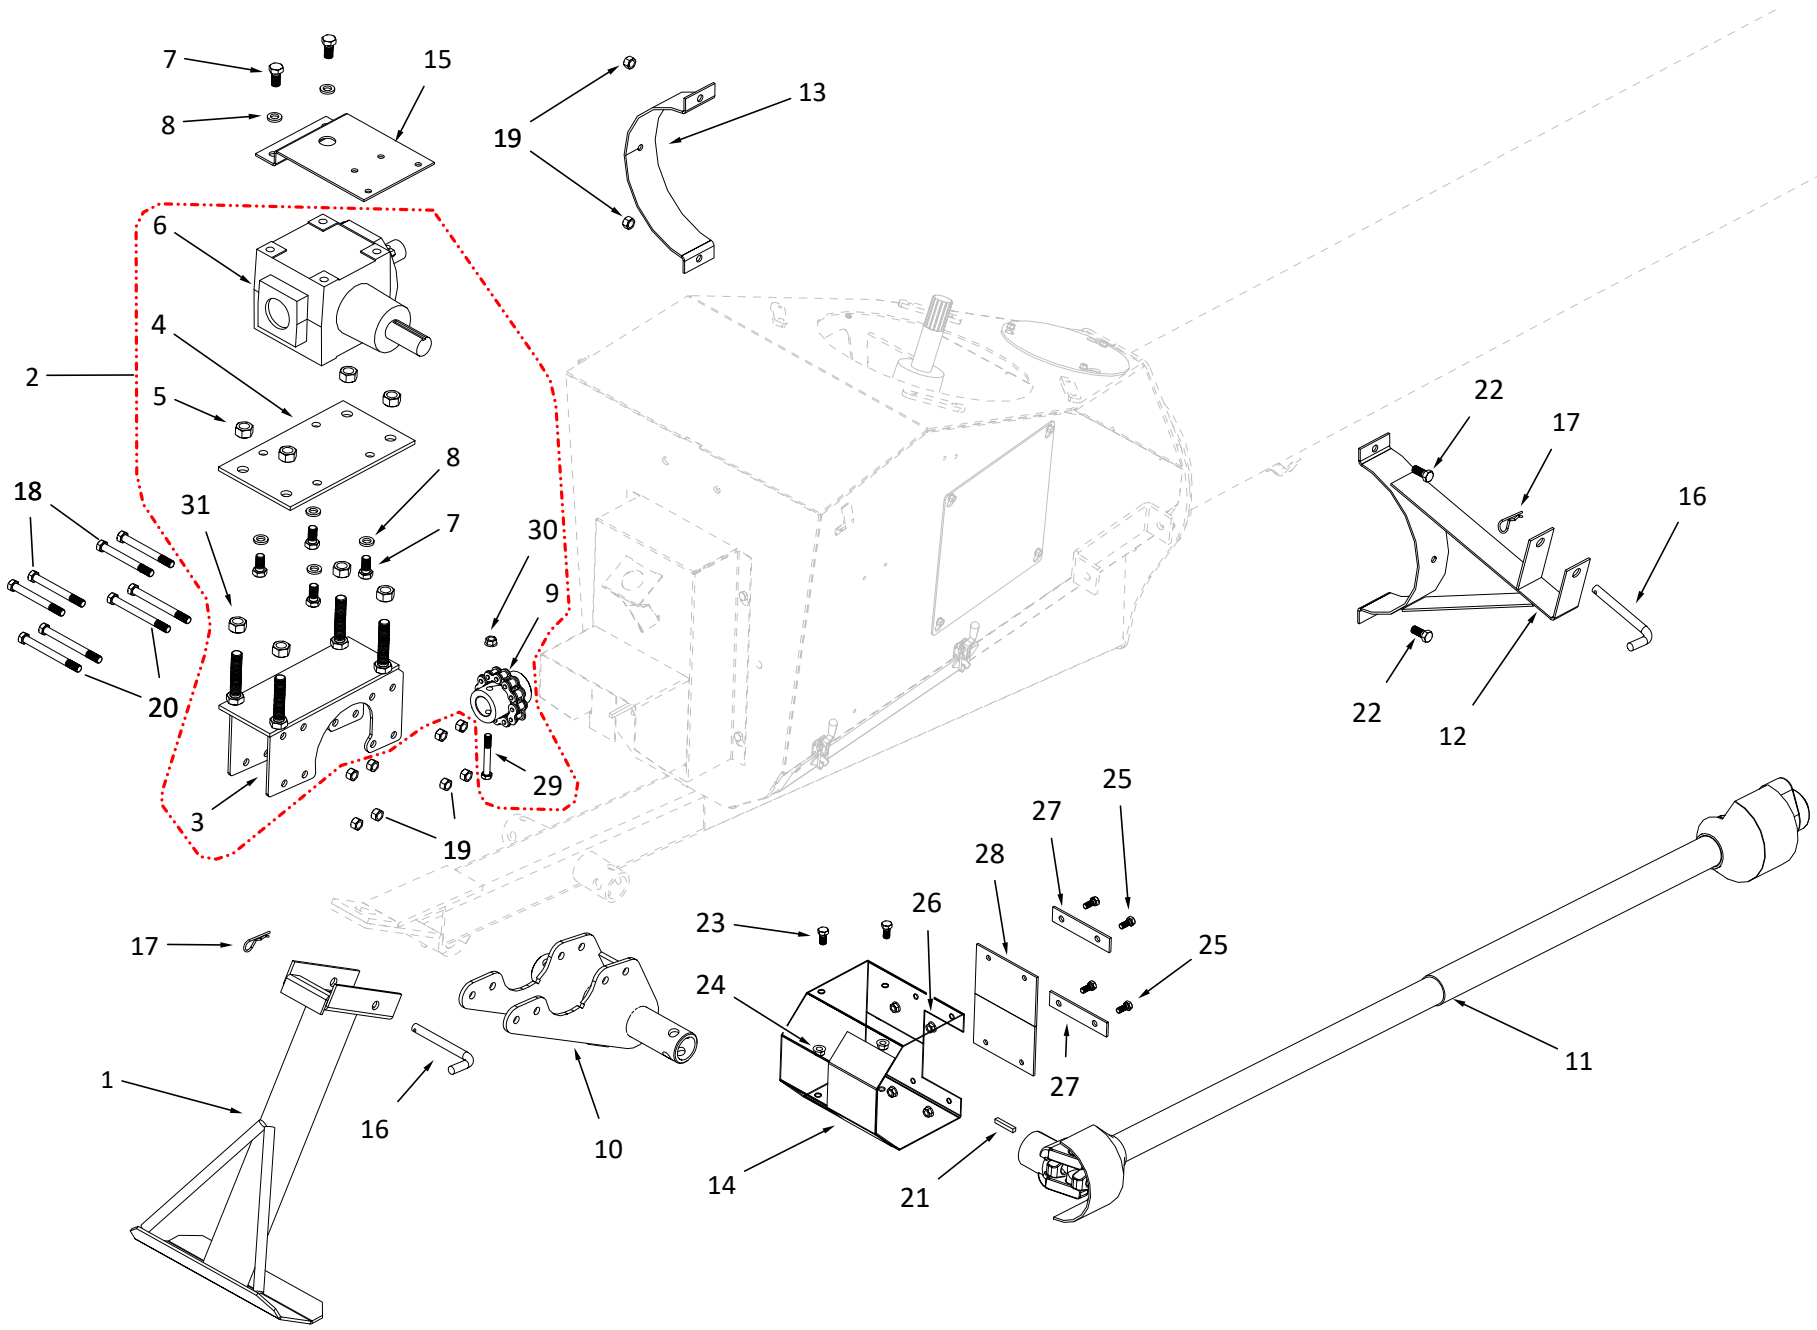

RIGHT ANGLE DRIVE [A293]

RIGHT ANGLE DRIVE [A293]

ITEM	PART NO.	DESCRIPTION
1	10-29137	MK80/100 RAD LEG (2010)
2	10-21798	MKX/X10 RAD GEARBOX ASSY
3	10-21799	MKX/X10 RAD GEARBOX MOUNT
4	10-17597	ADJUST PLATE, MK80/100 RAD
5	10-19600	LOCKNUT 5/8" 9900831
6	10-19585	GEARBOX, W56-71 SD
7	10-19231	BOLT, 1/2 X 1" 9900558
8	10-19605	LOCK WASHER, 1/2" PLTD
9	10-17637	FLEX COUPLER
10	10-29315	RAD JACK MOUNT 8/10"
11	10-17610	WHITE END PTO SHAFT (60")
12	10-19804	SADDLE, W100 SD 13181
13	10-19801	CLAMP, W100 HALF
14	10-17232	WR56/71 PTO SHIELD ASSM
15	10-17598	MK80/100 RAD ATTACH PLATE
16	10-19648	SADDLE PIN 4503223
17	10-19463	210 HITCH PIN 4500070
18	10-19982	BOLT, 7/16" X 4" GR2
19	10-19598	LOCKNUT 7/16" 9900643
20	10-29316	7/16" X 4-1/2" NC BOLT GR 5 PLTD
21	10-19606	KEY, 1/4" X 1-1/2" SQ 700615
22	10-19542	BOLT, 7/16" X 1" PLTD 4500068
23	10-19540	BOLT, 3/8 X 3/4" PLT 9900530
24	10-19596	WHIZNUT 3/8" 9900788
25	10-19538	BOLT, 5/16X3/4 PLTD 9900797
26	10-19595	WHIZNUT 5/16" 9900129
27	10-18878	4-3/4 STRAP
28	10-17229	RUBBER BELT, BD/SD/J-PTO
29	10-17635	BOLT 3/8" X 2-3/4"
30	10-17402	LOCKNUT 3/8" 0601007
31	10-19864	NUT, 5/8"HEX