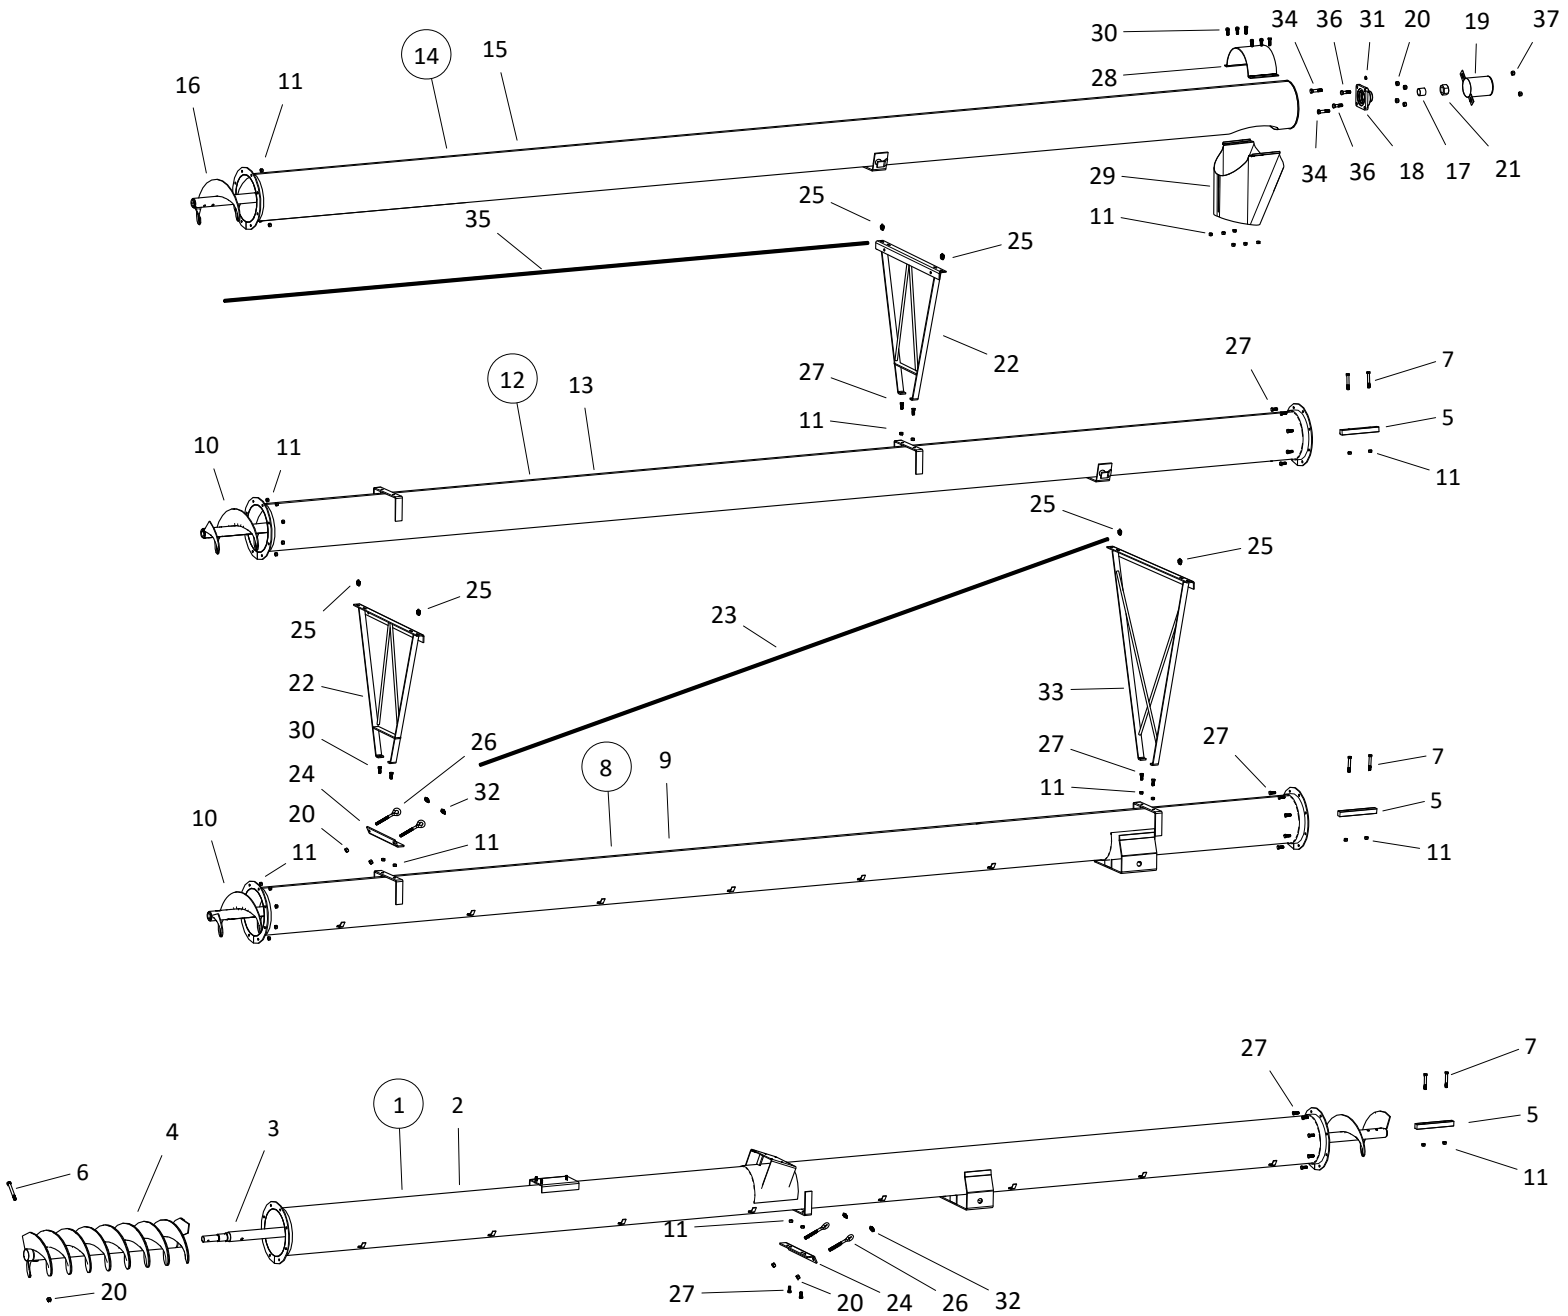

TUBE & TRUSS COMPONENTS, HX10-83 GALVANIZED & SILVER

TUBE & TRUSS COMPONENTS, HX10-83 GALVANIZED & SILVER

ITEM	PART NO.	DESCRIPTION	NOTES
1	10-21735GA	HX1073/83 LOWER TUBE BDL, GA	GALVANIZED ONLY
1	10-21735SR	HX1073/83 LOWER TUBE BDL, SR	SILVER ONLY
2	10-21734GA	HX1073/83 LOWER TUBE ONLY, GA	GALVANIZED ONLY
2	10-21734SR	HX1073/83 LOWER TUBE ONLY, SR	SILVER ONLY
3	10-24060	HX1073/83 LWR FLIGHT W/BOOT FLIGHT	
4	10-23971	HX10 BOOT FLIGHT	
5	10-21690	MKX/X10 FLIGHT CONNECTING SHAFT	
6	10-18947	BOLT 1/2" X 4" 9900647	
7	10-19546	BOLT 7/16" X 3"	
8	10-21737GA	HX1083 LWR MIDDLE TUBE BDL, GA	GALVANIZED ONLY
8	10-21737SR	HX1083 LWR MIDDLE TUBE BDL, SR	SILVER ONLY
9	10-21736GA	HX1083 LWR MIDDLE TUBE ONLY, GA	GALVANIZED ONLY
9	10-21736SR	HX1083 LWR MIDDLE TUBE ONLY, SR	SILVER ONLY
10	10-21695	MKX1083 MIDDLE FLIGHT	
11	10-19598	LOCKNUT 7/16" 9900643	
12	10-21739GA	HX1083 LWR MIDDLE TUBE BDL, GA	GALVANIZED ONLY
12	10-21739SR	HX1083 UPR MIDDLE TUBE BDL, SR	SILVER ONLY
13	10-21738GA	HX1083 LWR MIDDLE TUBE ONLY, GA	GALVANIZED ONLY
13	10-21738SR	HX1083 UPPER MIDDLE TUBE ONLY, SR	SILVER ONLY
14	10-21741GA	HX1083 UPPER TUBE BDL, GA	GALVANIZED ONLY
14	10-21741SR	HX1083 UPPER TUBE BDL, SR	SILVER ONLY
15	10-21740GA	HX1083 UPPER TUBE ONLY, GA	GALVANIZED ONLY
15	10-21740SR	HX1083 UPPER TUBE ONLY, SR	SILVER ONLY
16	10-21697	MKX100-83 UPPER FLIGHT	
17	10-21657	BUSHING, MKX/X10 THRUST ADJUSTER	
18	10-19567	BEARING, 1-1/4 PILLOW 4500067	
19	10-27576WH	THRUST ADJUSTER COVER SA13 4505104	
20	10-19599	LOCKNUT 1/2" 9900538	
21	10-24422	1-1/4" NYLON LOCKNUT UNF GR8 PLTD	
22	4504083	SA10 LOW TRUSS 30"	
23	10-27502	MK81 UNDERTRUSS CABLE B	
24	10-18032WH	X10 TRUSS ATTACH ANGLE	
25	10-19333	5/16" CABLE CLAMP (YELLOW ZINC)	
26	10-19331	EYE BOLT/NUT 1/2" X5" 4503071	
27	10-19542	BOLT, 7/16" X 1" PLTD 4500068	
28	10-27235	10" HITCH RING	SILVER ONLY
29	200568RD	MKX/X10 2-PIECE SPOUT WELD'T	SILVER ONLY
30	10-18698	BOLT 7/16" X 1-1/4" 9900219	
31	10-19222	GREASE FTG ZERK 1/4-28 SAE CZ PLTD	
32	10-18990	3/8" CABLE CLAMP	
33	4504174	X1083/SA10, 42" TRUSS BRACKET	
34	10-27816	BOLT, 1/2X2 GR5 PLTD 9900559	
35	10-21808	MKX/X1083 TRUSS CABLE	
36	10-19974	BOLT, 1/2" 1-3/4" GR8 9900133	
37	10-28261	WHIZNUT, 1/2"