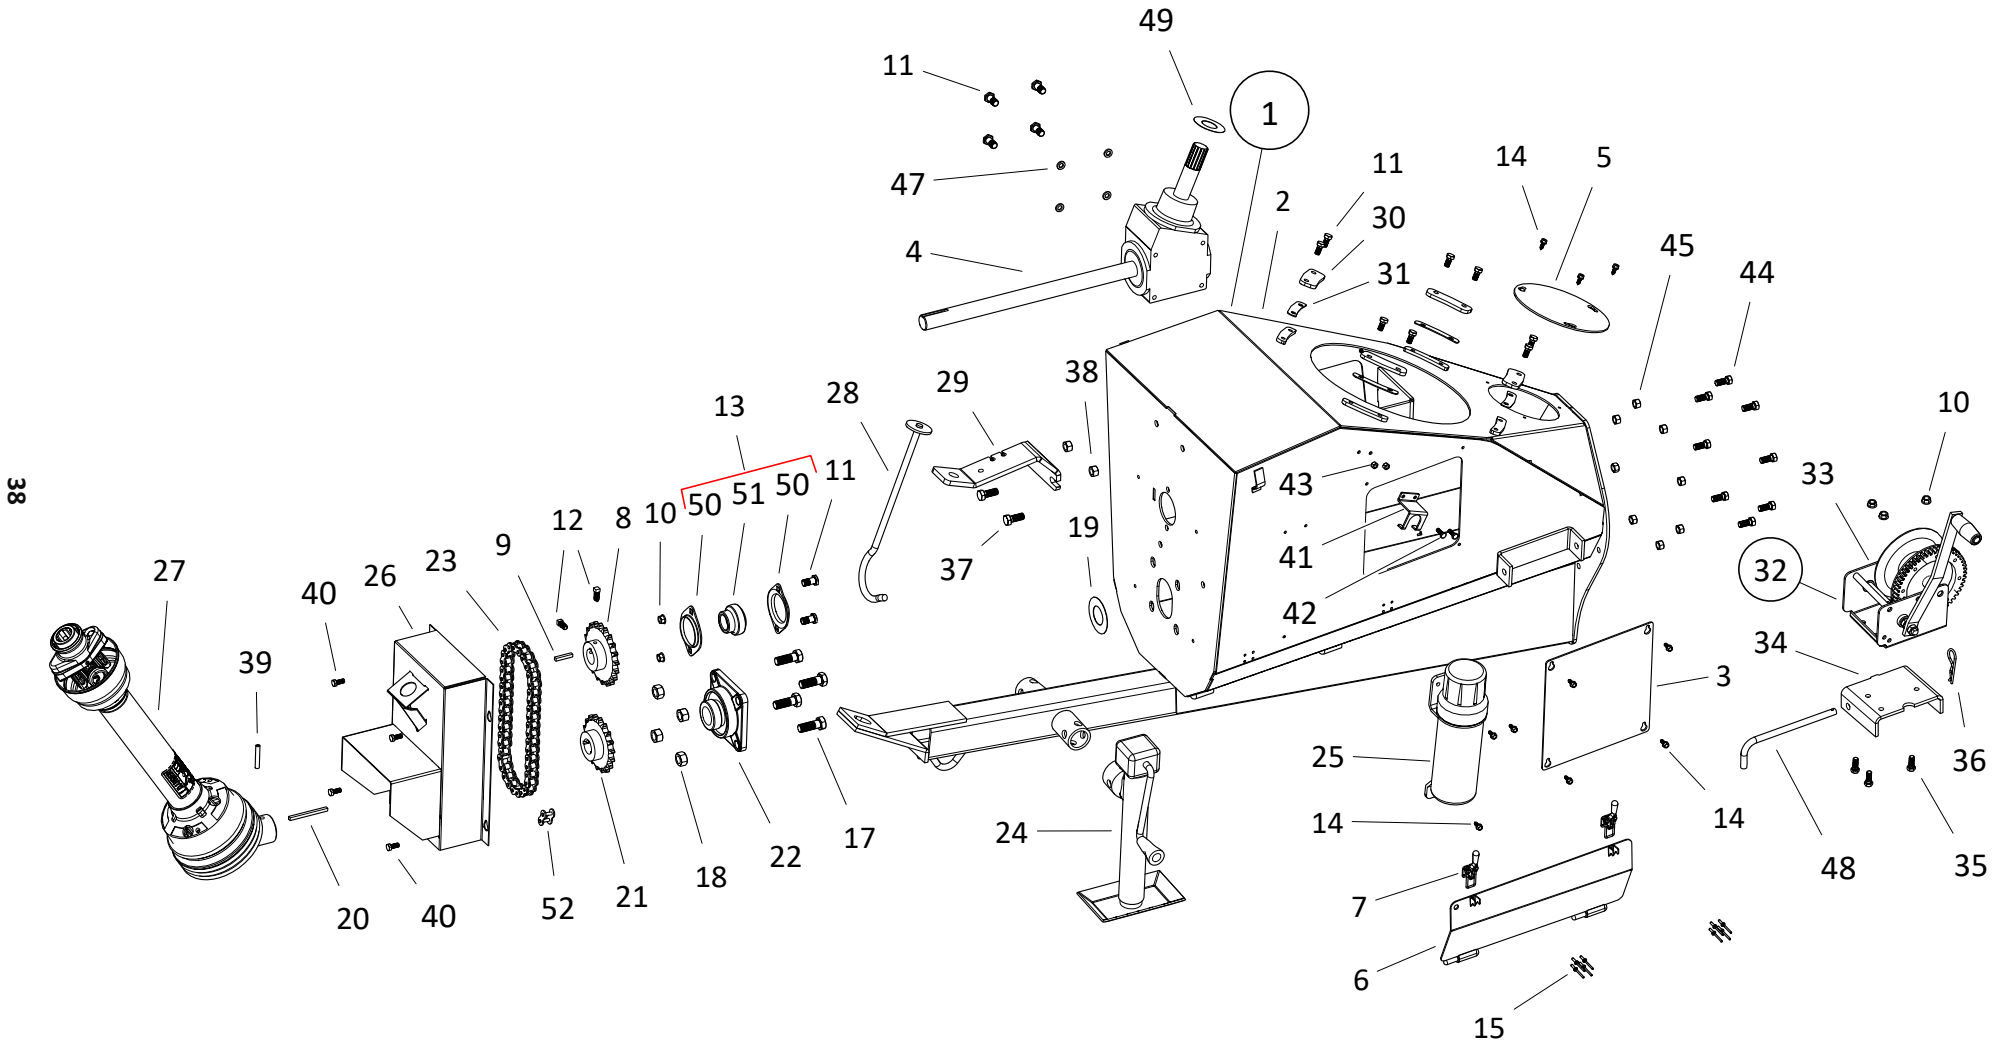

BOOT, HX10 (53, 63, 73 & 83 ft)

ITEM	PART NO.	DESCRIPTION	NOTES
1	10-21632	MKX/X10 GEAR BOOT ASSEMBLY	
2	10-21633	MKX/X10 GEAR BOOT ONLY	
3	10-20061	X13 BOOT SERVICE DOOR	
4	10-21549	GEARBOX	
5	10-17374	MK ACCESS COVER	
6	10-21634	MKX/X10 CLEANOUT DOOR	
7	10-20052	LATCH & CATCH	
8	10-18713	60B20 X 1-1/4 SPROCKET	
9	10-19606	KEY, 1/4" X 1-1/2" SQ 700615	
10	10-19596	WHIZNUT 3/8" 9900788	
11	10-19540	BOLT, 3/8 X 3/4" PLT 9900530	
12	10-29118	SETSCREW, 3/8" X 3/4" GR8 SQ HEAD	
13	10-19322	1-1/4 2 HOLE FLANGE BEARING	
14	10-19274	SELF TAPPING SCREW 9900132	
15	10-23769	5/32 X 39/64 RIVET, LOW PROFILE	
17	10-18544	BOLT 5/8" X 1-3/4" PLTD	
18	10-19600	LOCKNUT 5/8" 9900831	
19	10-21707	RIM WASHER, 1-1/2"	
20	10-21758	1/4 X 3-3/8 SQ KEY	
21	10-21567	60B18 X 1-1/4 SPROCKET	
22	10-17292	1-1/2 PILLOW BLOCK BEARING	
23	10-18726	MK100 CHAIN	
24	10-18080	MK JACK	
25	10-29755	WATERPROOF PLASTIC MANUAL HOLDER	
26	10-21635	MKX/X10 SPROCKET COVER	
27	10-18484	BLUE END CV PTO SHAFT	53/63/73 ONLY
27	10-27481	CV PTO SHAFT (WHITE)	83 ONLY
28	10-18754	MK TRANSPORT SADDLE	
29	10-20042	X13 PTO BRACKET	
30	10-29166	SPOUT HEAD RETAINER, MK FLEX	
31	10-29152	LRG BOOT RETAINER SPACER FLEX	
32	200426	WINCH MOUNT ASSEMBLY (2019)	
33	10-19152	WINCH & HANDLE	
34	200425	WINCH BRACKET (2019)	
35	10-18955	BOLT 3/8" X 1" 9900699	
36	10-19463	210 HITCH PIN 4500070	
37	10-19588	BOLT 1/2" X 1-1/4" 9900588	
38	10-19599	LOCKNUT 1/2" 9900538	
39	10-18079	COILED SPRING PIN 5/16 X 2 PLN.O	
40	10-19538	BOLT,5/16X3/4 PLTD 9900797	
41	10-21932	MKX/X10-13 SHUTOFF VALVE HOLDER	
42	9900800	1/4" X 3/4" NC BOLT GR 5 PLTD	
43	10-28449	LOCKNUT 1/4" 9900562	
44	10-19542	BOLT, 7/16" X 1" PLTD 4500068	
45	10-19598	LOCKNUT 7/16" 9900643	
47	10-19604	LOCKWASHER 3/8" PLTD 9900528	
48	10-18074	MOUNT PIN	
49	10-17370	1-1/4 WIDE RIM WASHER	
50	10-18695	1-1/4" FLANGE, 2-HOLE	
51	10-18853	EFH206-20 BEARING	

BOOT, HX10 (53, 63, 73 & 83 ft)