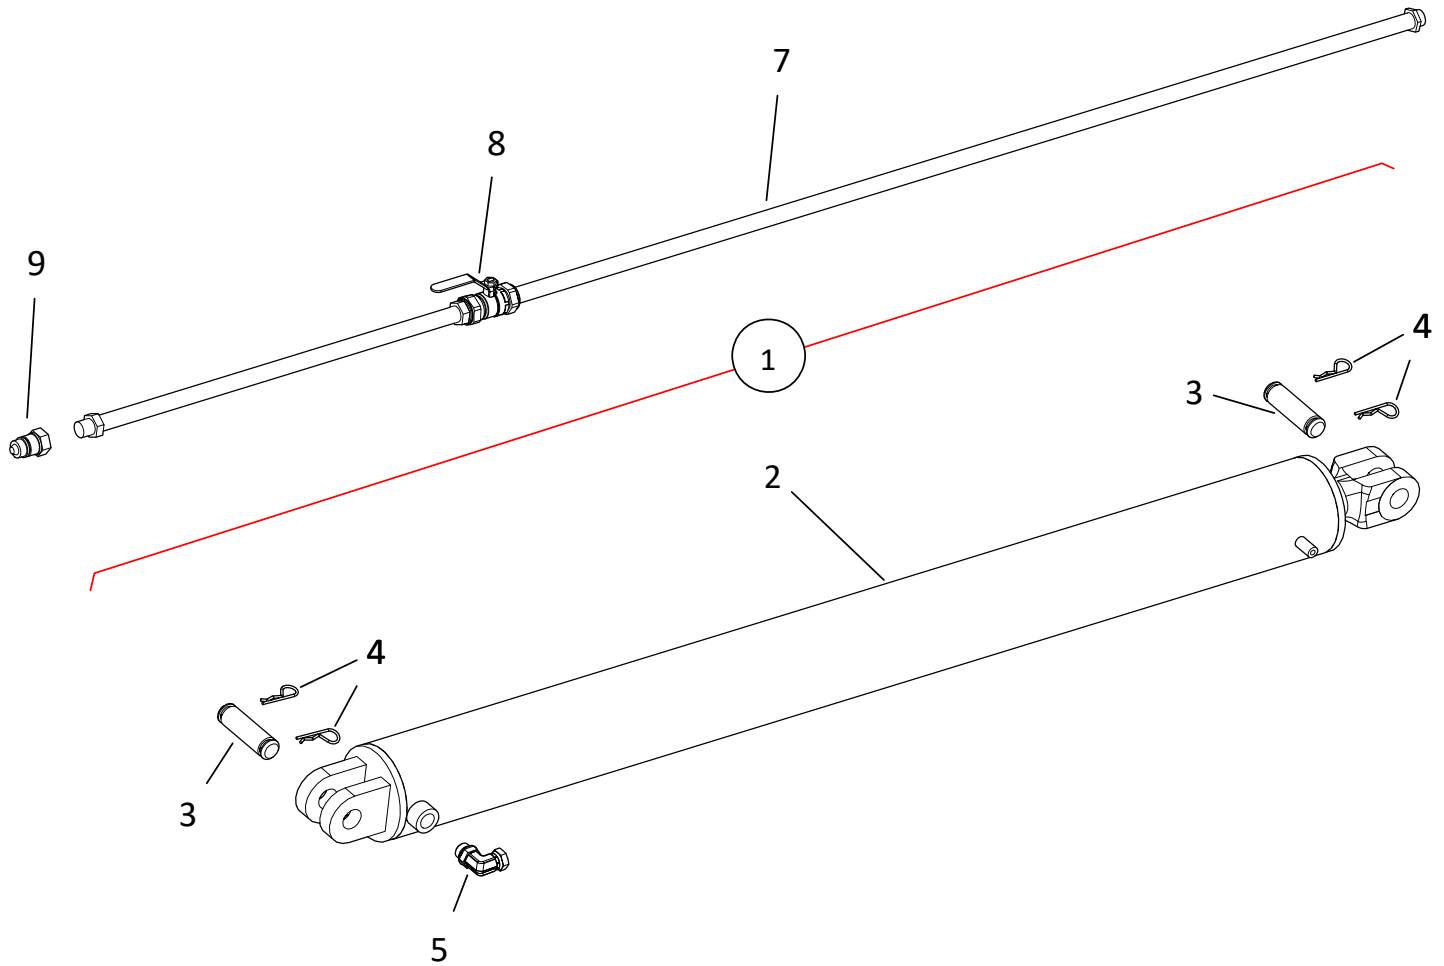

HYDRAULIC LIFT COMPONENTS, HX10-63

ITEM	PART NO.	DESCRIPTION
1	10-22000	HYD LIFT CYL ASSY
2	9900158	HYDRAULIC CYLINDER
3	4504128	PIN,CYL,DBL GROOVE,1X3-3/8
4	2605004	CLIP,HITCH PIN,EXTERNAL
5	10-28654	#8 M-ORB-1/2F-NPT-90 FITTING
7	10-21609	HYDRAULIC HOSE ASSEMBLY KIT (INCLUDES SHORT, LONG HOSE AND BALL VALVE)
8	10-18084	BALL VALVE
9	9900047	PIONEER COUPLER