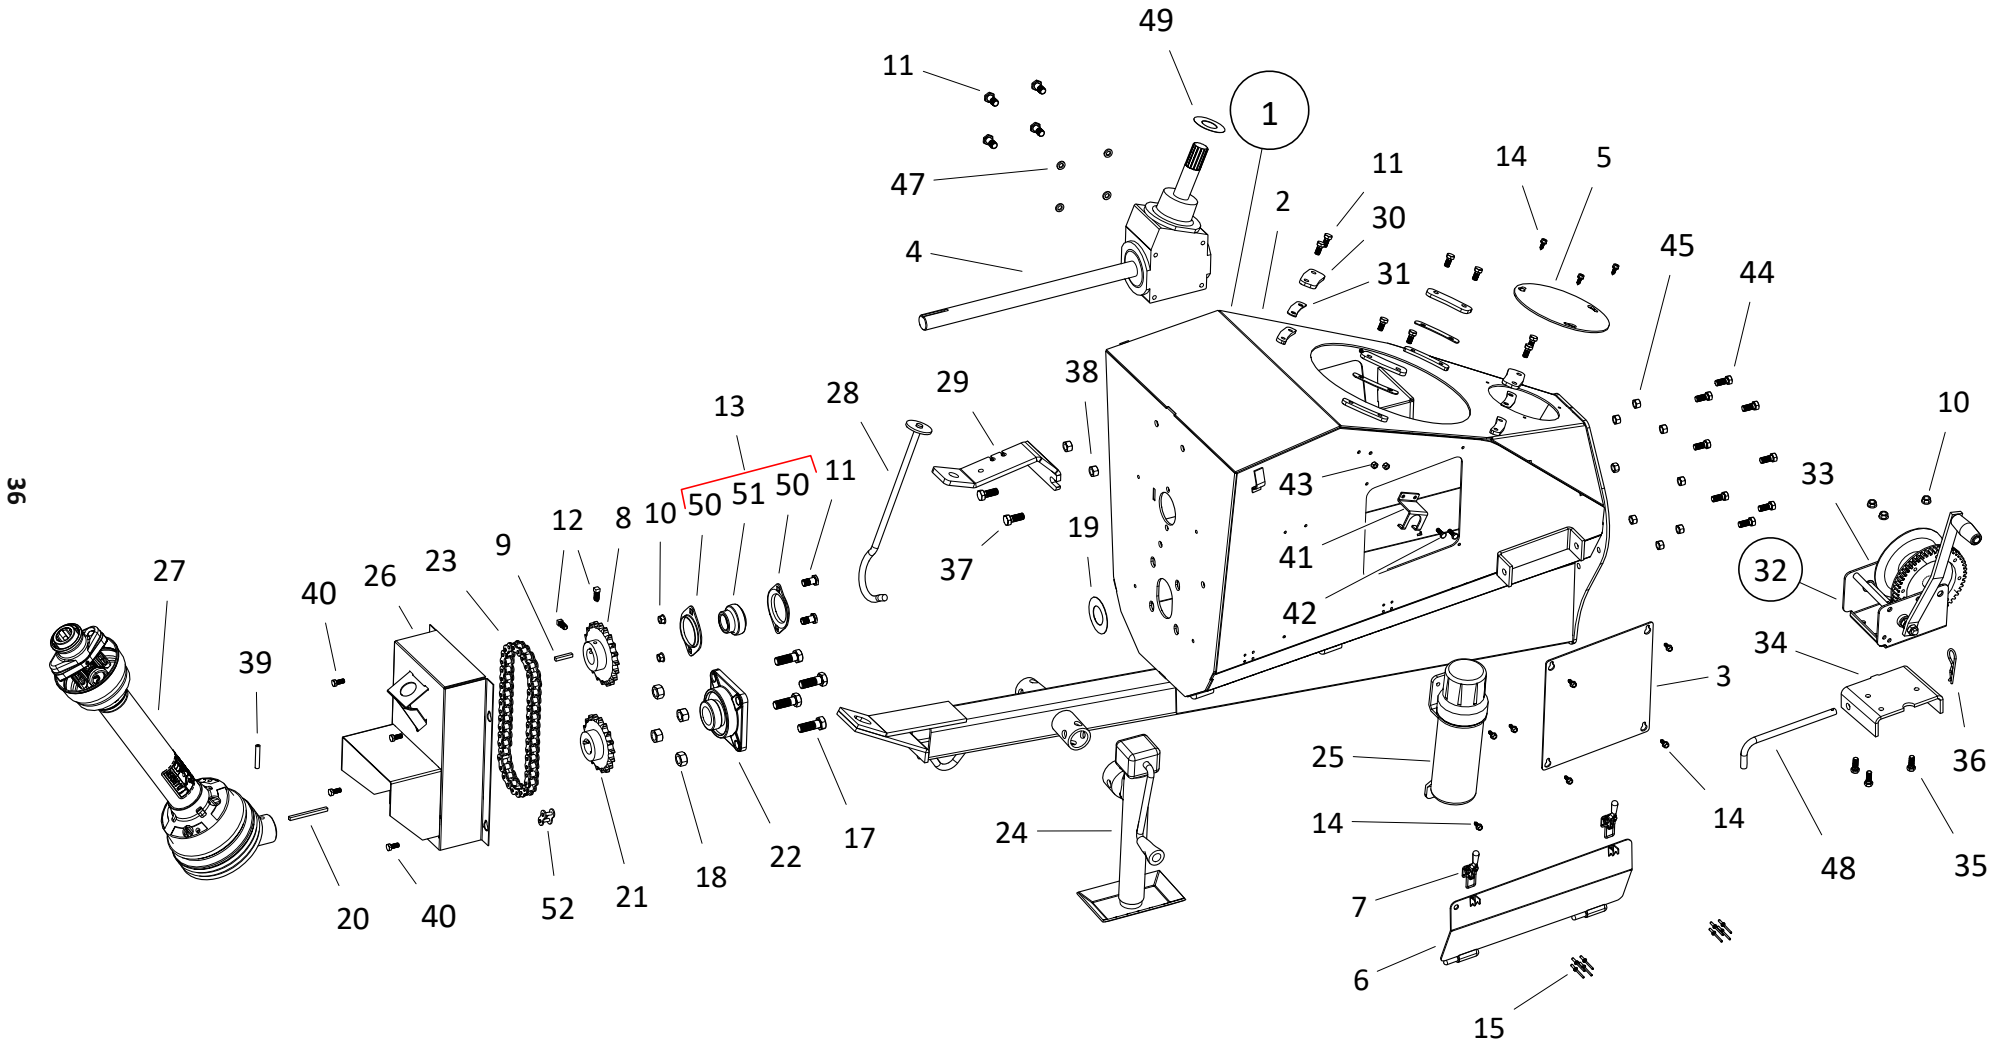

BOOT, HX10 (53, 63, 73 & 83 ft)

BOOT, HX10 (53, 63, 73 & 83 ft)

ITEM	PART NO.	DESCRIPTION	NOTES
1	10-21632	MKX/X10 GEAR BOOT ASSEMBLY	
2	10-21633	MKX/X10 GEAR BOOT ONLY	
3	10-20061	X13 BOOT SERVICE DOOR	
4	10-21549	GEARBOX	
5	10-17374	MK ACCESS COVER	
6	10-21634	MKX/X10 CLEANOUT DOOR	
7	10-20052	LATCH & CATCH	
8	10-18713	60B20 X 1-1/4 SPROCKET	
9	10-19606	KEY, 1/4" X 1-1/2" SQ 700615	
10	10-19596	WHIZNUT 3/8" 9900788	
11	10-19540	BOLT, 3/8 X 3/4" PLT 9900530	
12	10-29118	SETSCREW, 3/8" X 3/4" GR8 SQ HEAD	
13	10-19322	1-1/4 2 HOLE FLANGE BEARING	
14	10-19274	SELF TAPPING SCREW 9900132	
15	10-23769	5/32 X 39/64 RIVET, LOW PROFILE	
17	10-18544	BOLT 5/8" X 1-3/4" PLTD	
18	10-19600	LOCKNUT 5/8" 9900831	
19	10-21707	RIM WASHER, 1-1/2"	
20	10-21758	1/4 X 3-3/8 SQ KEY	
21	10-21567	60B18 X 1-1/4 SPROCKET	
22	10-17292	1-1/2 PILLOW BLOCK BEARING	
23	10-18726	MK100 CHAIN	
24	10-18080	MK JACK	
25	10-29755	WATERPROOF PLASTIC MANUAL HOLDER	
26	10-21635	MKX/X10 SPROCKET COVER	
27	10-18484	BLUE END CV PTO SHAFT	53/63/73 ONLY
27	10-27481	CV PTO SHAFT (WHITE)	83 ONLY
28	10-18754	MK TRANSPORT SADDLE	
29	10-20042	X13 PTO BRACKET	
30	10-29166	SPOUT HEAD RETAINER, MK FLEX	
31	10-29152	LRG BOOT RETAINER SPACER FLEX	
32	200426	WINCH MOUNT ASSEMBLY (2019)	
33	10-19152	WINCH & HANDLE	
34	200425	WINCH BRACKET (2019)	
35	10-18955	BOLT 3/8" X 1" 9900699	
36	10-19463	210 HITCH PIN 4500070	
37	10-19588	BOLT 1/2" X 1-1/4" 9900588	
38	10-19599	LOCKNUT 1/2" 9900538	
39	10-18079	COILED SPRING PIN 5/16 X 2 PLN.O	
40	10-19538	BOLT,5/16X3/4 PLTD 9900797	
41	10-21932	MKX/X10-13 SHUTOFF VALVE HOLDER	
42	9900800	1/4" X 3/4" NC BOLT GR 5 PLTD	
43	10-28449	LOCKNUT 1/4" 9900562	
44	10-19542	BOLT, 7/16" X 1" PLTD 4500068	
45	10-19598	LOCKNUT 7/16" 9900643	
47	10-19604	LOCKWASHER 3/8" PLTD 9900528	
48	10-18074	MOUNT PIN	
49	10-17370	1-1/4 WIDE RIM WASHER	
50	10-18695	1-1/4" FLANGE, 2-HOLE	
51	10-18853	EFH206-20 BEARING