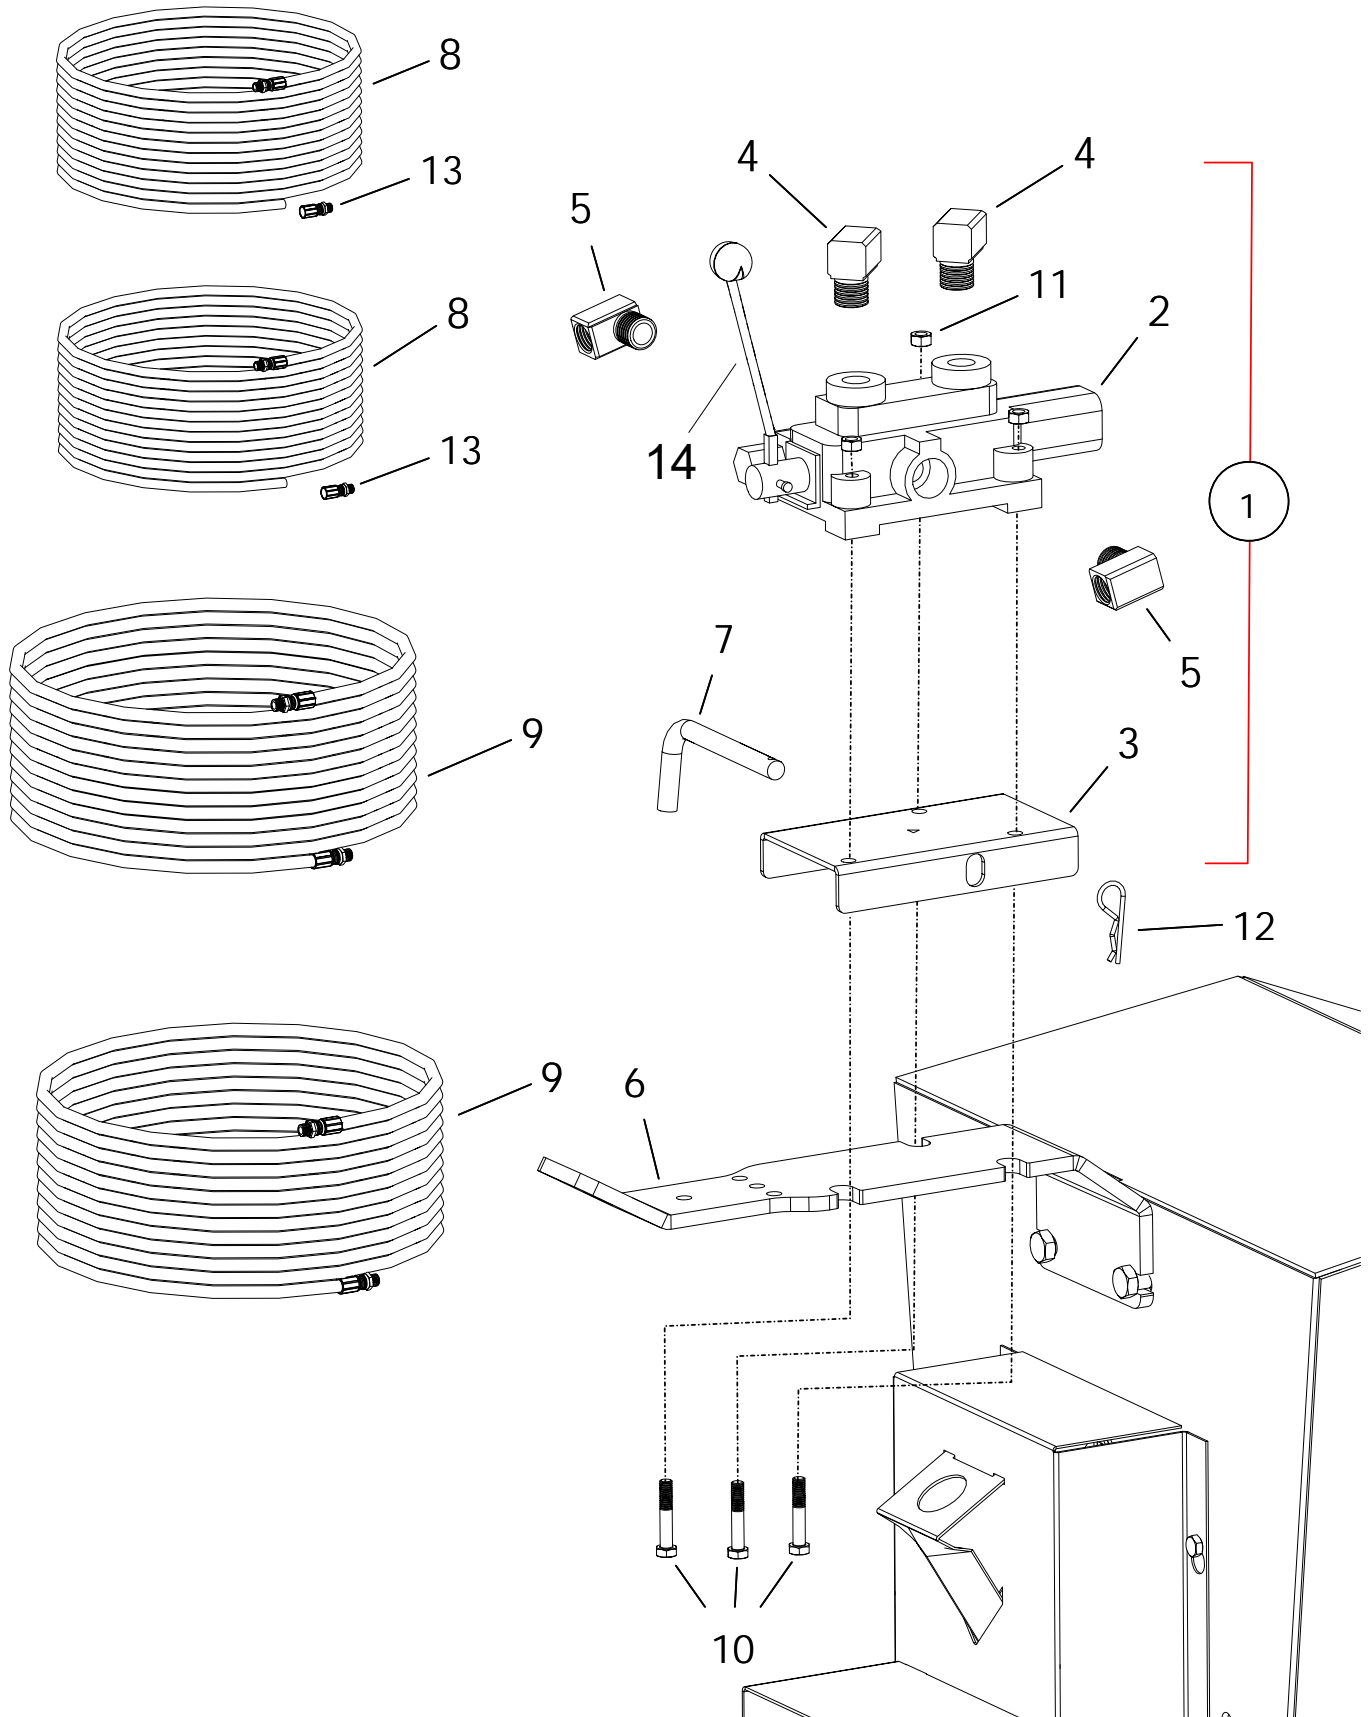

HYDRAULIC VALVE [A336]

HYDRAULIC VALVE [A336]

ITEM	PART NO.	DESCRIPTION
1	10-20132	X13 HYD VALVE ASSY
2	10-17675	HYDRAULIC VALVE
3	10-20044	X13 VALVE MOUNT PLATE
4	10-28478	STEEL ELBOW 9900331
5	10-29087	STEEL ELBOW 90,12MNPT X 8FNPSM FITT
6	10-20043	X10/13 PTO/VALVE BRACKET
7	10-19648	SADDLE PIN 4503223
8	10-21860	3/8" X 77" HYD HOSE
9	10-21774	3/8" X 132" HYDRAULIC HOSE
10	10-17712	BOLT, 5/16" X 1-3/4"
11	10-19980	LOCKNUT, 5/16" PLTD
12	10-17383	3610 GRIP CLIP 2605004
13	9900047	PIONEER COUPLER
14	10-27590	POWERSWING VALVE HANDLE KIT