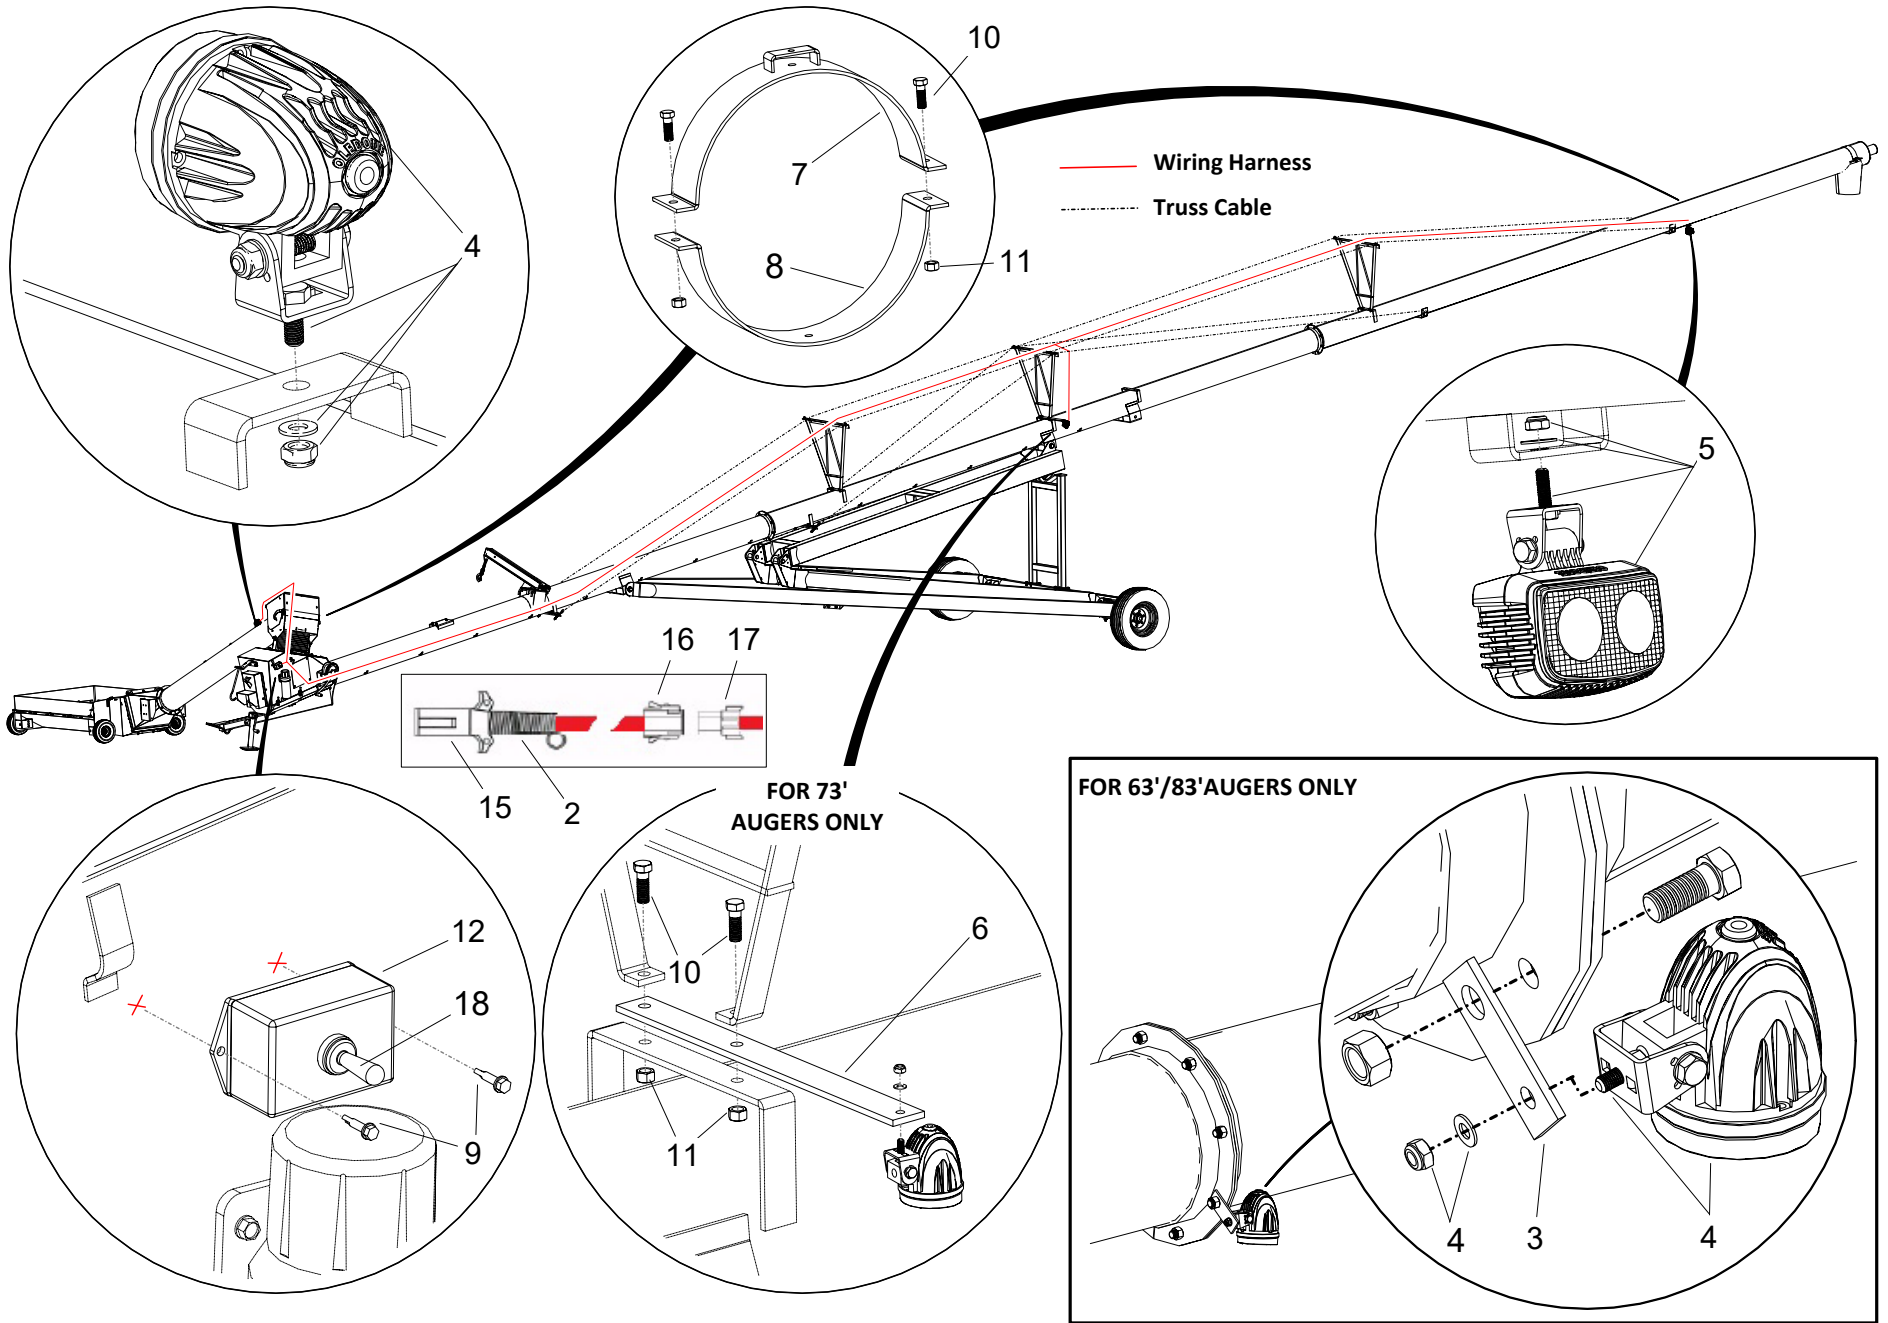

WORK LIGHT KIT, 63 (A348) | 73 (A350) | 83 (A352)

ITEM	PART NO.	DESCRIPTION	NOTES
1	10-22695	WORK LIGHT HARNESS, 63	63 ONLY
1	10-22696	WORK LIGHT HARNESS, 74	73 ONLY
1	10-22697	WORK LIGHT HARNESS 83/84/85	83 ONLY
2	10-22687	TRACTOR PLUG EXTENSION HARNESS	
3	10-22286	TRANSPORT CHAIN LUG	
4	10-22394	LEDWD-1L10 MINI FLOOD LAMP	INCLUDES HARDWARE
5	10-22395	LEDWD-2L20 FLOOD LAMP	INCLUDES HARDWARE
6	10-22712	LIGHT BRACKET, 1073	
7	10-22740	MKX/X100 HOSE ATTACH	
8	10-19801	CLAMP, W100 HALF	
9	10-22396	8-18 X 3/4" TEK SCREW	
10	10-18698	BOLT 7/16" X 1-1/4" 9900219	
11	10-19598	LOCKNUT 7/16" 9900643	
12	10-22399	SWITCH BOX ONLY A317/A318	
13	10-22427	LEAD CONNECTOR, DEUTSCH DT06-2S	NOT SHOWN
14	10-22446	BUSS AGC 20A FUSE	NOT SHOWN
15	10-28665	7 PIN HIGHWAY TRACTOR CONNECR	
16	10-23124	8 WAY PLUG, AT06-08SA	
17	10-23125	8 WAY RECEPTACLE, AT04-08PA	
18	10-24355	WEATHERPROOF TOGGLE SWITCH	
19	10-23126	WEATHER PACK TOWER, 6 POS	NOT SHOWN
20	10-23127	WEATHER PACK SHROUD, 6 POS	NOT SHOWN
21	10-23128	DEUTSCH 2 WAY CAP, 1011-344-0205	NOT SHOWN
22	05-A348	X1063 WORK LIGHT KIT	63 ONLY
22	05-A350	X1073 WORK LIGHT KIT	73 ONLY
22	05-A352	X1083 WORK LIGHT KIT	83 ONLY