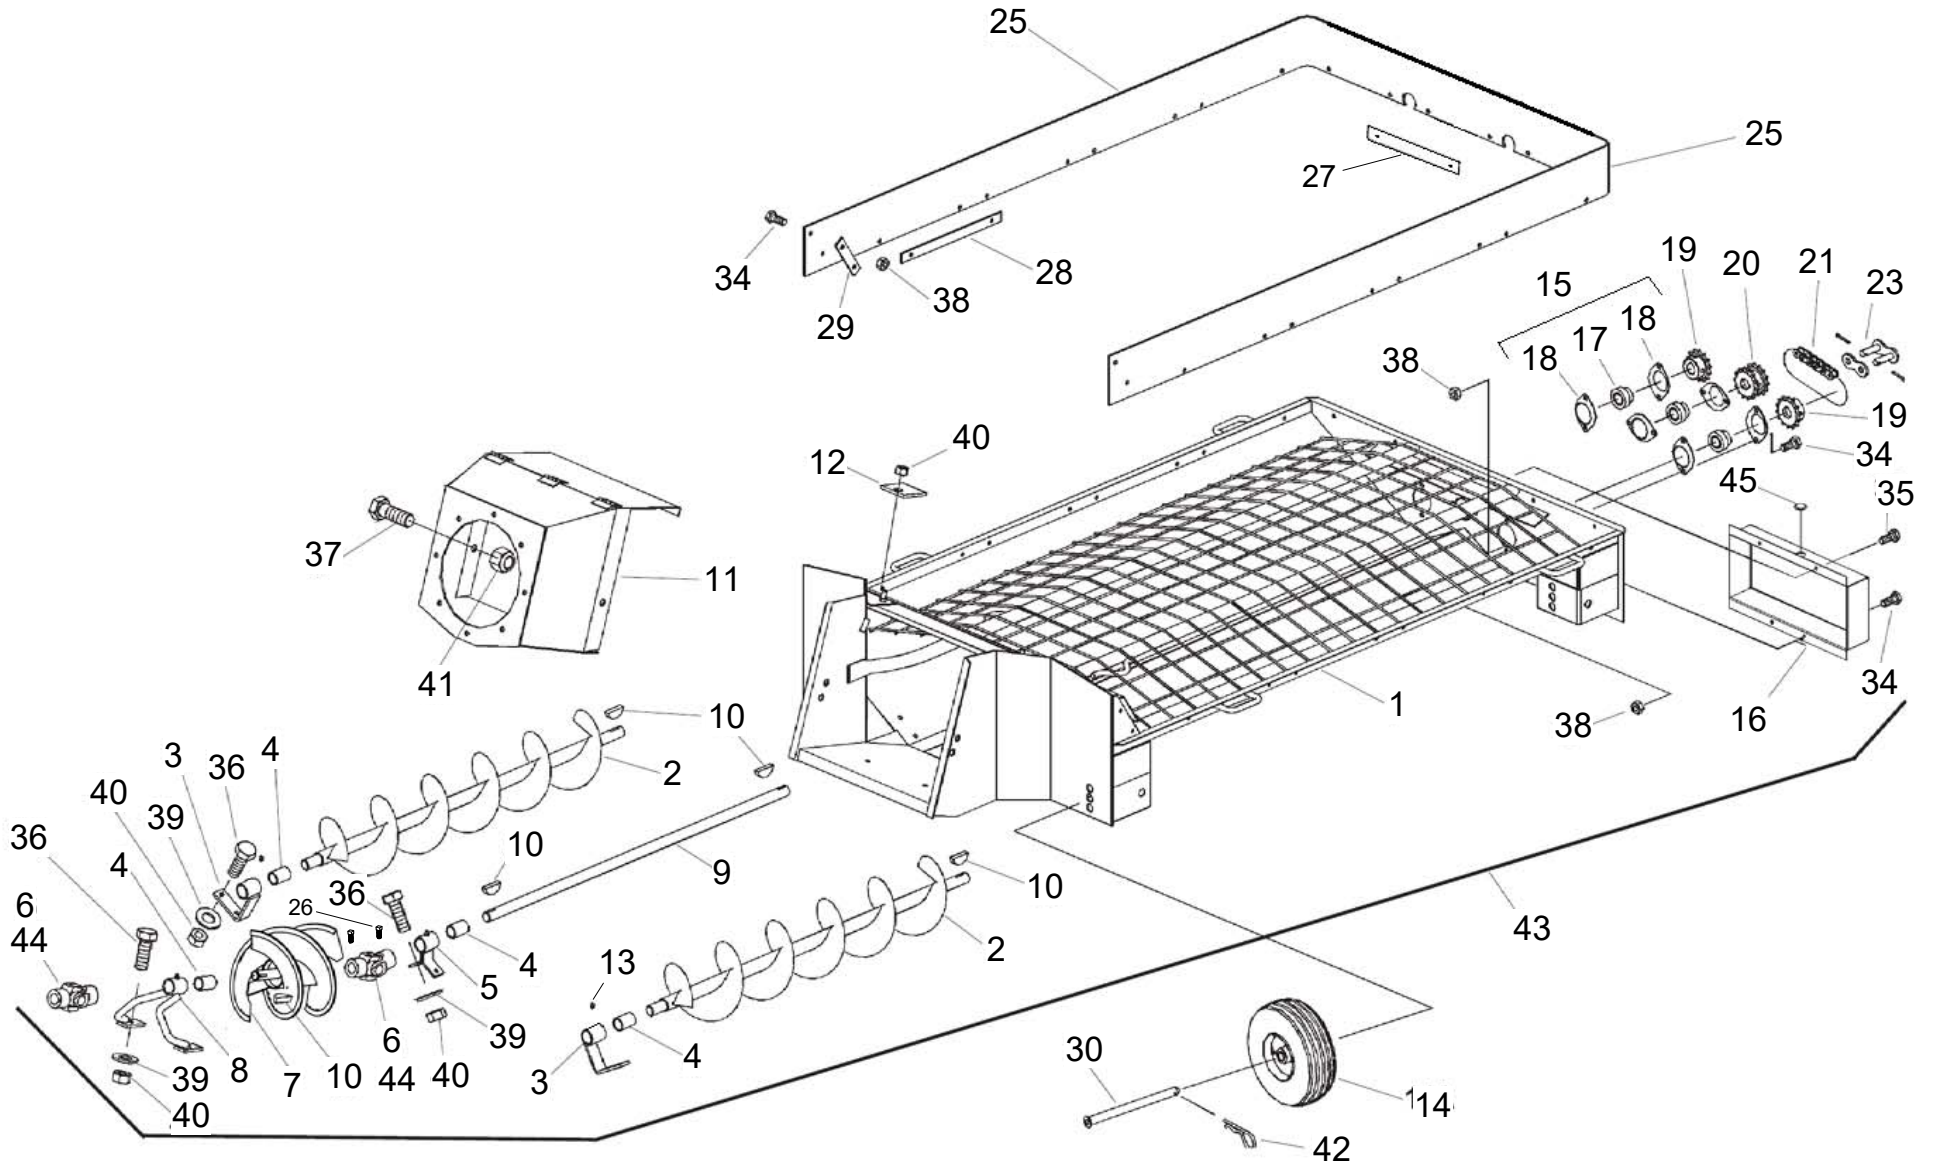

LOW PROFILE HOPPER, HX10 (36 ft)

LOW PROFILE HOPPER, HX10 (36 ft)

ITEM	PART NO.	DESCRIPTION
1	10-17393	INTAKE HOPPER
2	10-17345	LP HOPPER FLIGHT SCTN 4504143
3	10-17583	BUSHING SUPPORT
4	10-19149	1" BUSHING
5	10-17352	BUSHING SUPT, LP HOPR SHAFT
6	10-19290	UNIVERSAL JOINT
7	10-17356	MK100 LP NECK FLIGHT SECTION
8	10-17354	BUSHING SUPT, MK100 LP CENTRE
9	10-17346	MK100 LP DRIVESHAFT
10	10-19224	1/4" X 1" WOODRUFF KEY (4503192)
11	10-17360	MK100 LP PIVOT CNNCTR 4504144
12	10-17362	MK LP LATCH
13	10-19222	GREASE FTG ZERK 1/4-28 SAE CZ PLTD
14	10-17522	LOW PRO HOPPER WHEEL
15	10-19321	BEARING W 2 2-HOLE FLANGES
16	10-17397	CHAIN GUARD
17	10-18817	1 FLANGE BEARING ONLY 4503130
18	10-18694	FLANGE
19	10-19131	50B14 X 1 SPROCKET 348081
20	10-17348	50A14 DOUBLE SPROCKET
21	10-17368	ROLLER CHAIN W/CONN. LINK (32 PITCHES)
23	10-19134	#50 CONNECTOR LINK 4500077
25	10-29455	ONE PIECE LP HOPPER BELTING
26	10-29118	SETSCREW, 3/8" X 3/4" GR8 SQ HEAD
27	10-17358	ATTACH STRAP, 10-1/2"
28	10-18054	ATTACH STRAP, 13"
29	10-18878	4-3/4 STRAP
30	10-17394	MK LP FIXED WHEEL AXLE
34	10-19538	BOLT, 5/16X3/4 PLTD 9900797
35	10-18091	5/16" X 1" NC BOLT GR 2 PLTD
36	10-18955	BOLT 3/8" X 1" 9900699
37	10-19590	BOLT 5/8" X 1-1/2" 9900167
38	10-19595	WHIZNUT 5/16" 9900129
39	10-17392	WASHER 3/8" FLAT PLTD 0601008
40	10-17402	LOCKNUT 3/8" 0601007
41	10-19600	LOCKNUT 5/8" 9900831
42	10-19463	210 HITCH PIN 4500070
43	10-17518	MK100 LP HOPPER, AS SHIPPED
44	10-19235	REPAIR KIT, UNIVERSAL JOINT
45	10-17584	PLUG
47	10-17896	LP INNER TUBE
48	10-17862	LP HOPPER TIRE ONLY