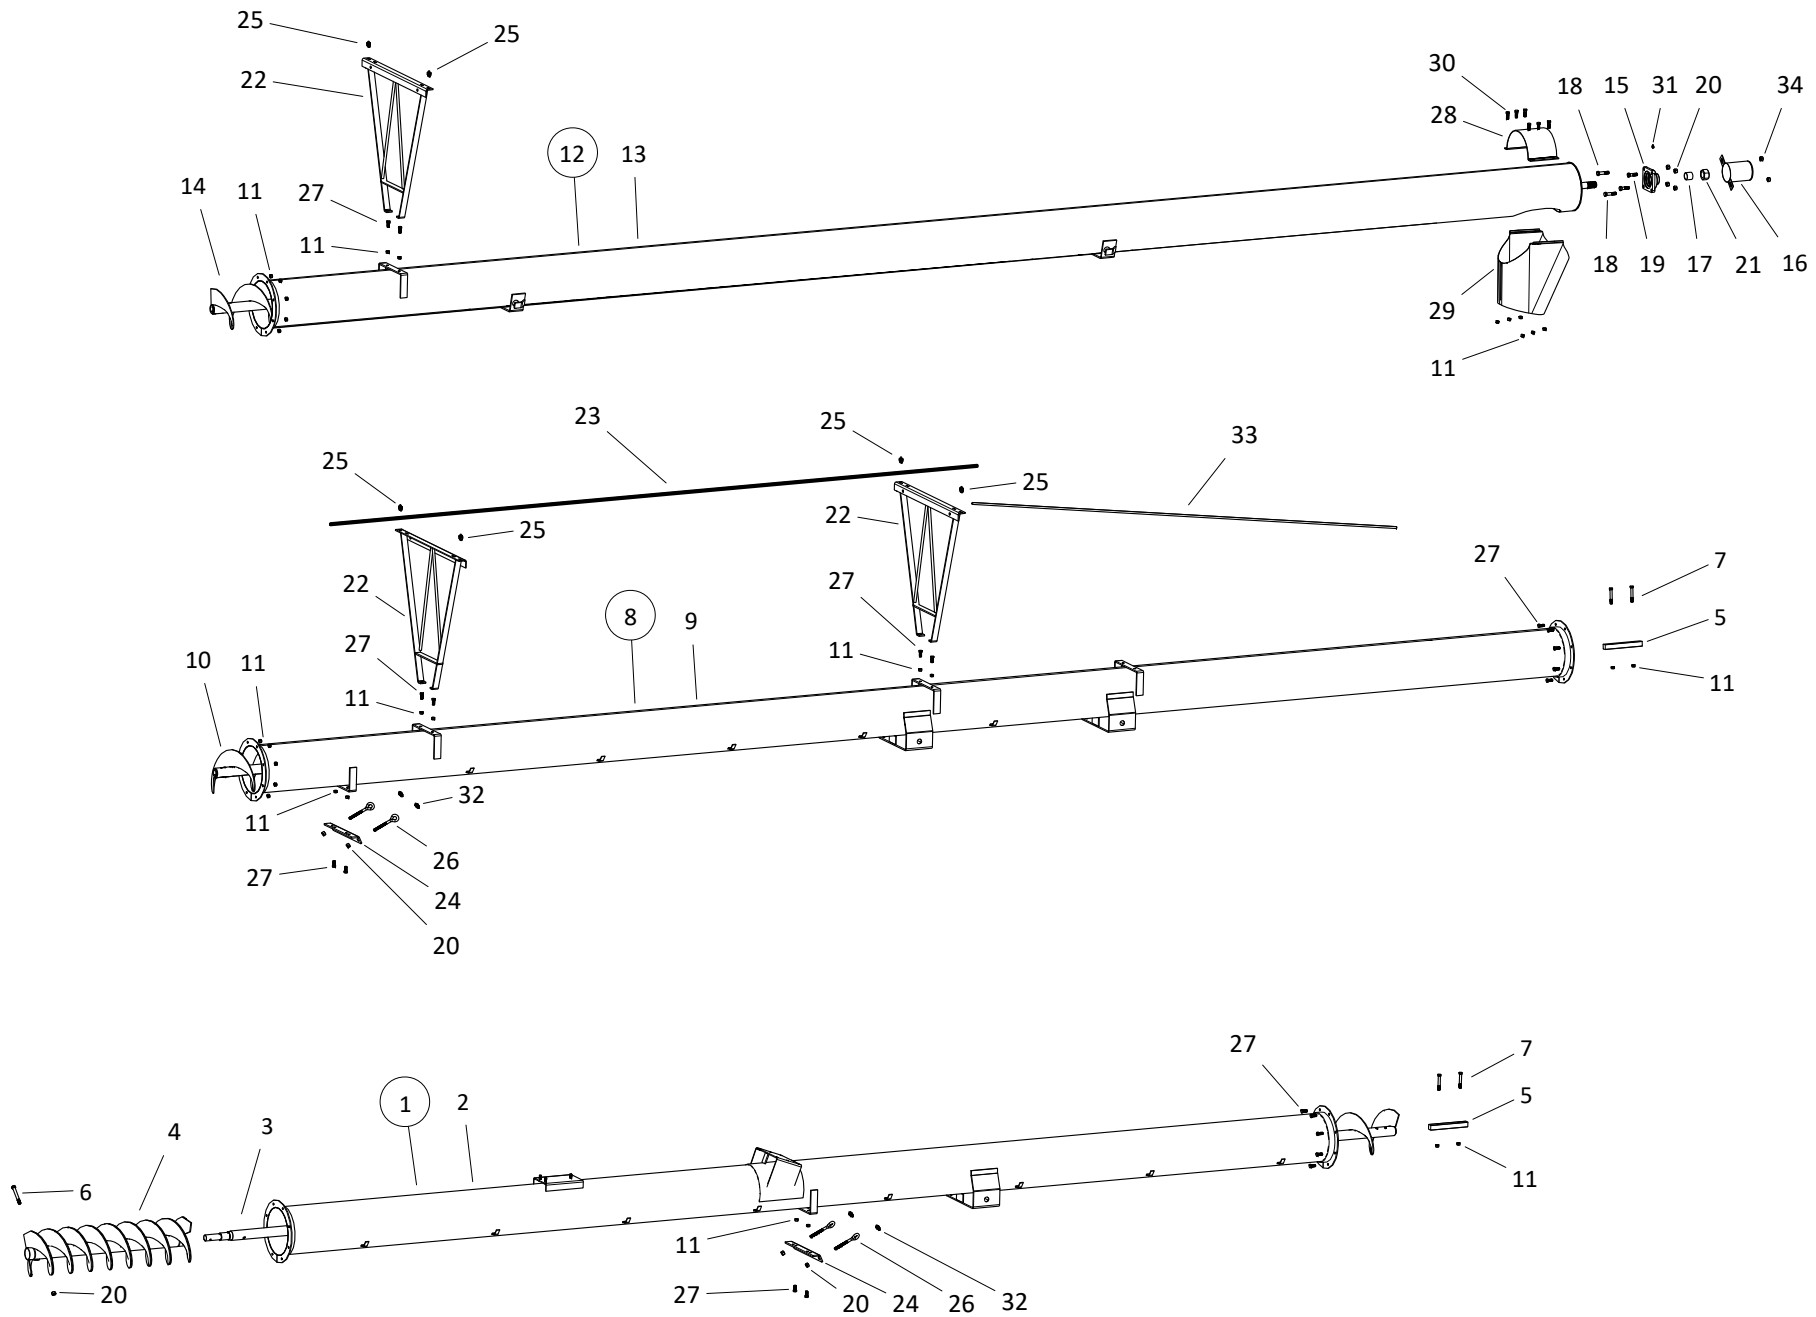

TUBE & TRUSS COMPONENTS, HX10-73 GALVANIZED & SILVER

TUBE & TRUSS COMPONENTS, HX10-73 GALVANIZED & SILVER

ITEM	PART NO.	DESCRIPTION	NOTES
1	10-21735GA	HX1073/83 LOWER TUBE BDL, GA	GALVANIZED ONLY
1	10-21735SR	HX1073/83 LOWER TUBE BDL, SR	SILVER ONLY
2	10-21734GA	HX1073/83 LOWER TUBE ONLY, GA	GALVANIZED ONLY
2	10-21734SR	HX1073/83 LOWER TUBE ONLY, SR	SILVER ONLY
3	10-24060	HX1073/83 LWR FLIGHT W/BOOT FLIGHT	
4	10-23971	HX10 BOOT FLIGHT	
5	10-21690	MKX/X10 FLIGHT CONNECTING SHAFT	
6	10-18947	BOLT 1/2" X 4" 9900647	
7	10-19546	BOLT 7/16" X 3"	
8	10-21731GA	HX1063/73 MIDDLE TUBE BDL, GA	GALVANIZED ONLY
8	10-21731SR	HX1063/73 MIDDLE TUBE BDL, SR	SILVER ONLY
9	10-21730GA	HX1063/73 MIDDLE TUBE ONLY, GA	GALVANIZED ONLY
9	10-21730SR	HX1063/73 MIDDLE TUBE ONLY, SR	SILVER ONLY
10	10-21693	MKX1063/73 MIDDLE FLIGHT	
11	10-19598	LOCKNUT 7/16" 9900643	
12	10-21733GA	HX1063/73 UPPER TUBE BDL, GA	GALVANIZED ONLY
12	10-21733SR	HX1063/73 UPPER TUBE BDL, SR	SILVER ONLY
13	10-21732GA	HX1063/73 UPPER TUBE ONLY, GA	GALVANIZED ONLY
13	10-21732SR	HX1063/73 UPPER TUBE ONLY, SR	SILVER ONLY
14	10-21696	MKX100-53/63/73 UPPER FLIGHT	
15	10-19567	BEARING, 1-1/4 PILLOW 4500067	
16	10-27576WH	THRUST ADJUSTER COVER SA13 4505104	
17	10-21657	BUSHING, MKX/X10 THRUST ADJUSTER	
18	10-27816	BOLT,1/2X2 GR5 PLTD 9900559	
19	10-19974	BOLT, 1/2" 1-3/4" GR8 9900133	
20	10-19599	LOCKNUT 1/2" 9900538	
21	10-24422	1-1/4" NYLON LOCKNUT UNF GR8 PLTD	
22	4504083	SA10 LOW TRUSS 30"	
23	10-17653	106'0" X 3/8" LIFT CABLE	
24	10-18032WH	X10 TRUSS ATTACH ANGLE	
25	10-19333	5/16" CABLE CLAMP (YELLOW ZINC)	
26	10-19331	EYE BOLT/NUT 1/2" X5" 4503071	
27	10-19542	BOLT, 7/16" X 1" PLTD 4500068	
28	10-27235	10" HITCH RING	SILVER ONLY
29	200568RD	MKX/X10 2-PIECE SPOUT WELD'T	SILVER ONLY
30	10-18698	BOLT 7/16" X 1-1/4" 9900219	SILVER ONLY
31	10-19222	GREASE FTG ZERK 1/4-28 SAE CZ PLTD	
32	10-18990	3/8" CABLE CLAMP	
33	10-21819	X1073 TRUSS CABLE	
34	10-28261	WHIZNUT, 1/2"