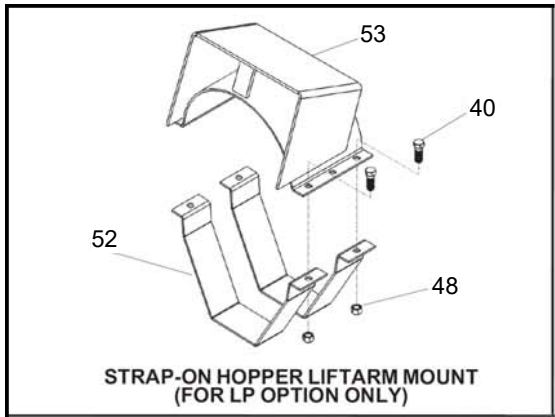

AUGER COMPONENTS, HX10-36 SILVER

AUGER COMPONENTS, HX10-36 SILVER

ITEM	PART NO.	DESCRIPTION	NOTES
49	10-19599	LOCKNUT 1/2" 9900538	
50	10-19601	LOCKNUT, 3/4" PLTD	
51	10-19596	WHIZNUT 3/8" 9900788	
52	10-17340	WR100 OVER TRACK CLAMP	LP OPTION ONLY
53	10-29532	MK100-36 CLAMP-ON LIFT ARM MOUNT	LP OPTION ONLY
54	10-29798	MANUAL HOLDER MOUNT, WESTFIELD	
55	10-29755	WATERPROOF PLASTIC MANUAL HOLDER	
56	9900800	1/4" X 3/4" NC BOLT GR 5 PLTD	
57	10-28833	UBOLTSQ3/8NCX3-1/16X4X1THD PLTD	
58	10-17392	WASHER 3/8" FLAT PLTD 0601008	
59	9900683	FLAT WASHER, 1/4" PLTD	
60	10-17402	LOCKNUT 3/8" 0601007	
61	10-28449	LOCKNUT 1/4" 9900562