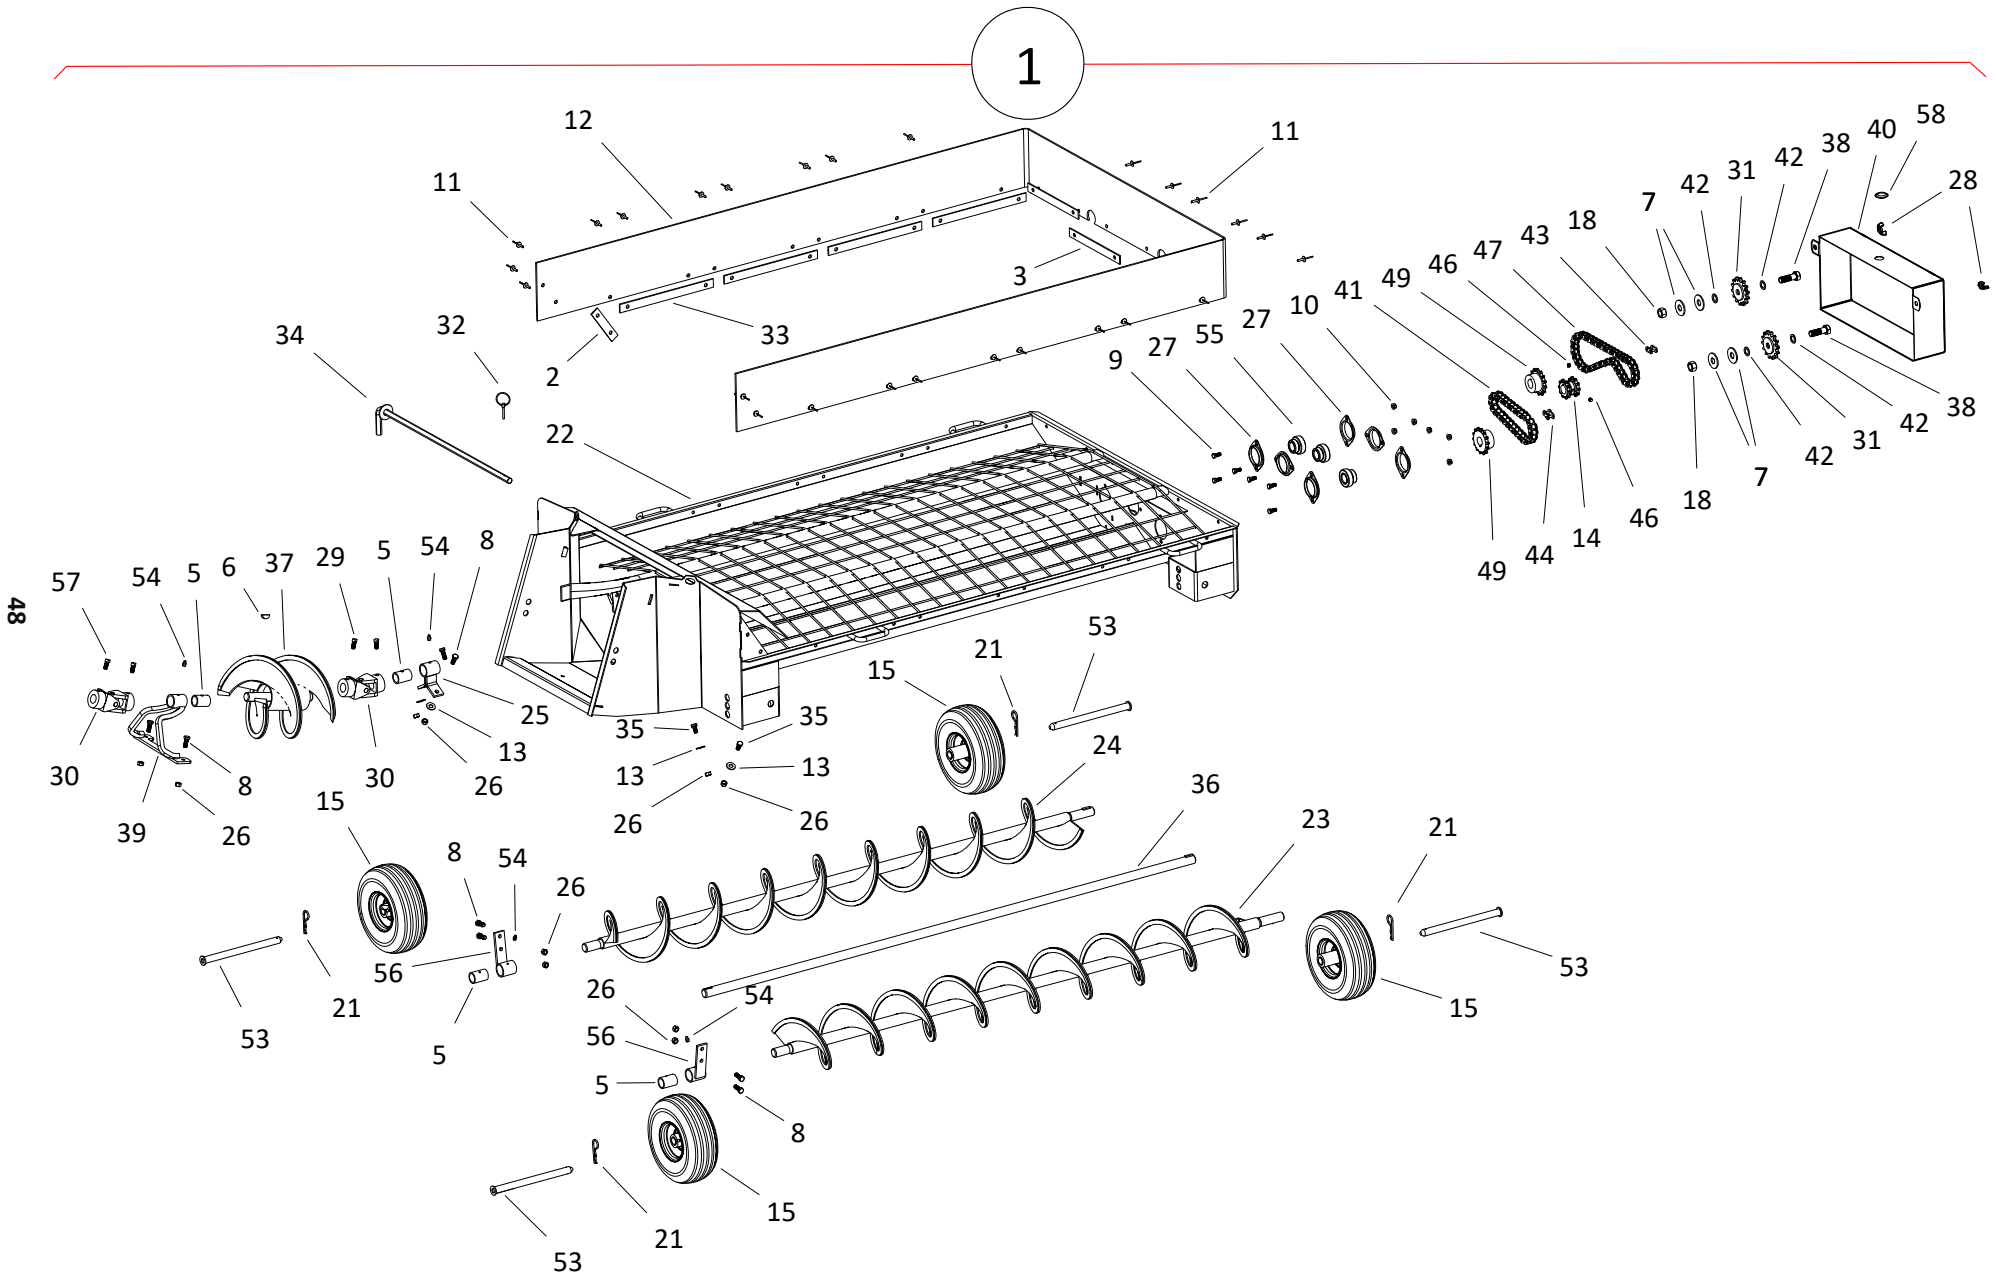

LOW PROFILE HOPPER, HX10 (53, 63, 73 & 83 ft)

LOW PROFILE HOPPER, HX10 (53, 63, 73 & 83 ft)

ITEM	PART NO.	DESCRIPTION
1	10-23965	HX10 LP HOPPER ASSEMBLY
2	10-22049	4-3/4 BELTING ATTACH STRAP
3	10-22050	10 BELTING ATTACH STRAP
5	10-19149	1" BUSHING
6	10-19224	1/4" X 1" WOODRUFF KEY (4503192)
7	10-19966	WASHER, 5/8" FLAT 9900779
8	10-18955	BOLT 3/8" X 1" 9900699
9	10-19538	BOLT,5/16X3/4 PLTD 9900797
10	10-19595	WHIZNUT 5/16" 9900129
11	10-20399	3/16" X 5/8" GRIP RIVET
12	10-29896	X13 LP RUBBER BELTING
13	10-17392	WASHER 3/8" FLAT PLTD 0601008
14	10-21566	DS50A10 X 1 SPROCKET
15	10-17522	LOW PRO HOPPER WHEEL
18	10-19600	LOCKNUT 5/8" 9900831
21	10-19463	210 HITCH PIN 4500070
22	10-29978	MKX/X13 LP HOPPER ONLY
23	10-23966	LP HOPPER FLIGHT, RH, HX100/130
24	10-23967	LP HOPPER FLIGHT, LH, HX100/130
25	10-17352	BUSHING SUPT, LP HOPR SHAFT
26	10-17402	LOCKNUT 3/8" 0601007
27	10-18694	FLANGE
28	10-20082	3/8" WING NUT PLTD
29	10-29117	SETSCREW, 3/8" X 5/8" GR8 SQ HEAD
30	10-29175	6R U-JOINT (1"RD X 1")(BLACK)
30A	10-17029	CROSS KIT
31	10-29894	50C15 X 5/8 IDLER SPROCKET
32	10-29998	LYNCH PIN 3/16 X 1-1/4 Y.ZINC PLTD
33	10-22051	12-1/2 BELTING ATTACH STRAP
34	10-20461	MKX/X13 LP DOOR PIN, BENT
35	10-19540	BOLT, 3/8 X 3/4" PLT 9900530
36	10-17346	MK100 LP DRIVESHAFT
37	10-23973	HX100 LP NECK FLIGHT SECTION
38	10-27484	5/8" X 2-1/4" GR8 BOLT
39	200401	ASSY, 10" NECK FLIGHT SUPPORT
40	10-29981	X13 LP CHAIN COVER
41	10-21990	#50 - 1R X 29P ROLLER CHAIN
42	10-18096	5/8" RIM WASHER
43	10-20430	#50 (HEAVY) CONNECTOR LINK
44	10-19134	#50 CONNECTOR LINK 4500077
46	10-21872	SETSCREW, 5/16" X 5/16" GR5
47	10-21991	#50 - 1R X 47P ROLLER CHAIN (HEAVY)
49	10-19131	50B14 X 1 SPROCKET 348081
53	10-17394	MK LP FIXED WHEEL AXLE
54	10-19222	GREASE FTG ZERK 1/4-28 SAE CZ PLTD
55	10-18817	1 FLANGE BEARING ONLY 4503130
56	10-17583	BUSHING SUPPORT
57	10-19225	SETSCREW, 3/8" UNC X 3/8" REGULAR
58	10-17584	PLUG