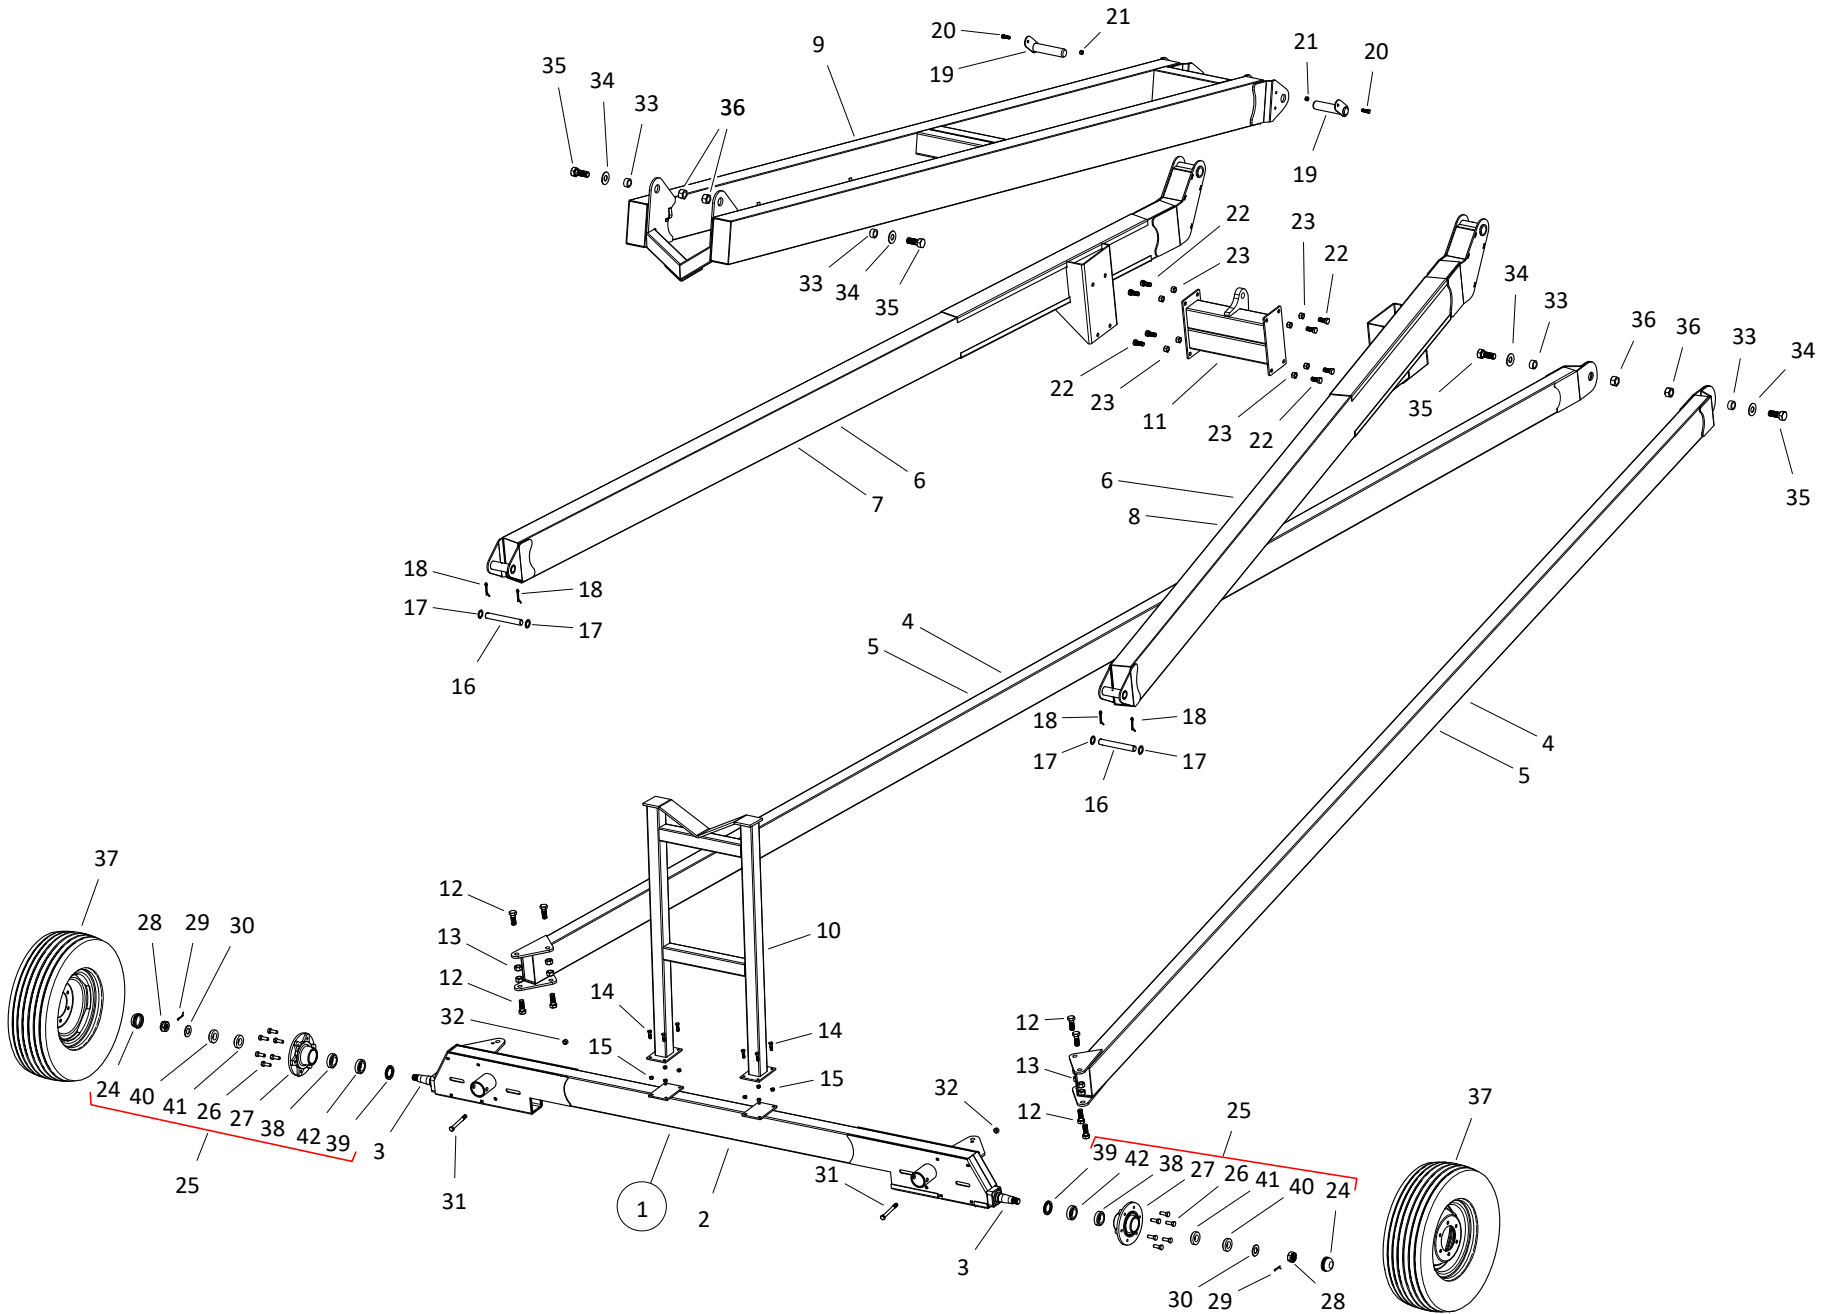

FRAME COMPONENTS, HX10-63

FRAME COMPONENTS, HX10-63

ITEM	PART NO.	DESCRIPTION
1	10-21765RD	X1063/73 AXLE ASSEMBLY
2	10-21747RD	X10 AXLE
3	10-21748RD	X1063/73 AXLE EXTENSION
4	10-21759	X1063 LOWER ARM BUNDLE
5	10-21742RD	X1063 LOWER REACH ARM
6	10-21762	X1063 LOWER SCISSOR BUNDLE
7	10-21743RD	X1063 LOWER SCISSOR, RH
8	10-21744RD	X1063 LOWER SCISSOR, LH
9	10-21745RD	X1063 UPPER SCISSOR
10	10-21746RD	X10 TRANSPORT STAND
11	10-21757RD	X10 SHORT CROSSMEMBER
12	10-19592	BOLT 3/4" X 2" 9900823
13	10-19601	LOCKNUT, 3/4" PLTD
14	10-19975	BOLT,3/8X 1-1/4 GR5 9900531
15	10-17402	LOCKNUT 3/8" 0601007
16	10-20049	LOWER SCISSOR ATTACH PIN
17	10-18097	1" RIM WASHER 9900052-2
18	10-18098	COTTER PIN 1/4 X 1-3/4 C.ZINC PLTD
19	10-21771	X10 SCISSOR PIN
20	10-18698	BOLT 7/16" X 1-1/4" 9900219
21	10-19598	LOCKNUT 7/16" 9900643
22	10-19590	BOLT 5/8" X 1-1/2" 9900167
23	10-19600	LOCKNUT 5/8" 9900831
24	10-17012	MK130 DUST CAP 4504041-5
25	10-17013	HUB ASSEMBLY W/BAG, MK130 4504041
26	10-17561	1/2" X 1-1/4" WHEEL BOLT
27	10-17009	HUB, MK130 6-BOLT 4504041-4
28	10-17011	NUT, 1" SLOTTED 0500704
29	10-19271	COTTER PIN 1/8 X 1-1/2 C.ZINC PLTD
30	10-17010	WASHER, MK130 HUB
31	10-29160	1/2 X 4-1/2 NC BOLT GR 8 PLTD
32	10-19599	LOCKNUT 1/2" 9900538
33	10-20297	MKX130 SPACER BUSHING, SHORT
34	10-17020	WASHER, 1" FLAT 0500705
35	10-28483	BOLT 1" X 2-1/2" PLTD 9900145
36	10-17019	LOCKNUT, 1" 9900639
37	10-29015	16 X 6 X 6 BOLT WHEEL ASSEM
38	10-17007	LG HUB BEARNG
39	10-17006	HUB SEAL
40	10-19265	CONE BEARING 4500059-3
41	10-19266	CUP 4500059-4
42	10-17008	MK130 LARGE HUB CUP 4504041-3