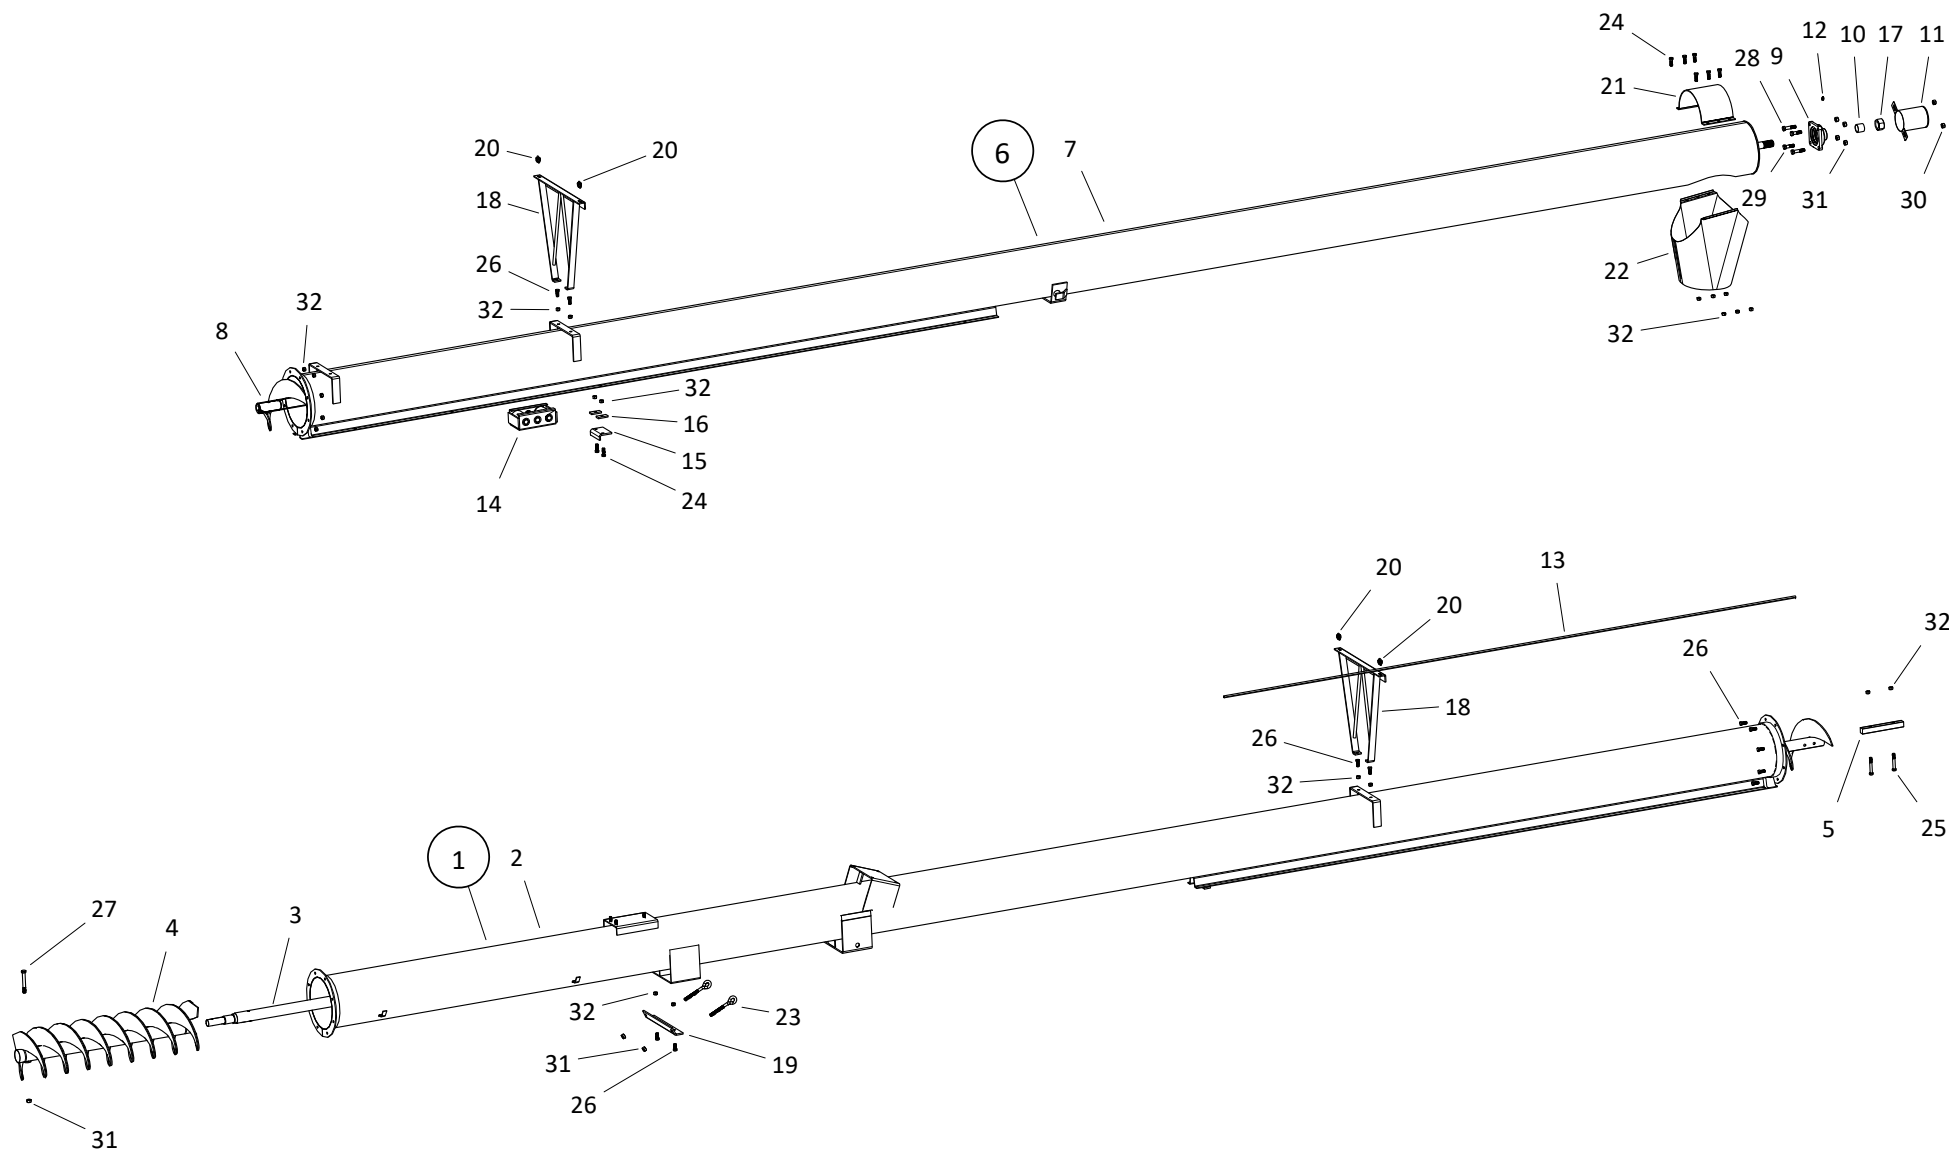

TUBE & TRUSS COMPONENTS, HX10-53 SILVER

TUBE & TRUSS COMPONENTS, HX10-53 SILVER

ITEM	PART NO.	DESCRIPTION
1	10-21699SR	HX10-53 LOWER TUBE BUNDLE, SILVER #
2	10-21698SR	HX10-53 LOWER TUBE ONLY, SILVER#
3	10-21691	MKX1053 LOWER FLIGHT W/BOOT FLIGHT
4	10-21708	BOOT FLIGHT
5	10-21690	MKX/X10 FLIGHT CONNECTING SHAFT
6	10-21700SR	HX10-53 UPPER TUBE BDL, SILVER
7	10-21724SR	MKX100-53/63/73 UTO, SILVER
8	10-21696	MKX100-53/63/73 UPPER FLIGHT
9	10-19567	BEARING, 1-1/4 PILLOW 4500067
10	10-21657	BUSHING, MKX/X10 THRUST ADJUSTER
11	10-27576WH	THRUST ADJUSTER COVER SA13 4505104
12	10-19222	GREASE FTG ZERK 1/4-28 SAE CZ PLTD
13	10-28898	TRUSS/MKF71 LIFT CABLE
14	10-18922	ROLLER TRACKSHOE
15	10-18745	TRACK STOP
16	10-18917	TRACK STOP WASHER
17	10-24422	1-1/4" NYLON LOCKNUT UNF GR8 PLTD
18	10-19324	REGULAR TRUSS BRACKET
19	10-18032	TRUSS ATTACH ANGLE
20	10-19333	5/16" CABLE CLAMP (YELLOW ZINC)
21	10-27235	10" HITCH RING
22	200568RD	MKX/X10 2-PIECE SPOUT WELD'T
23	10-19331	EYE BOLT/NUT 1/2" X5" 4503071
24	10-18698	BOLT 7/16" X 1-1/4" 9900219
25	10-19546	BOLT 7/16" X 3"
26	10-19542	BOLT, 7/16" X 1" PLTD 4500068
27	10-18947	BOLT 1/2" X 4" 9900647
28	10-27816	BOLT,1/2X2 GR5 PLTD 9900559
29	10-19974	BOLT, 1/2" 1-3/4" GR8 9900133
30	10-28261	WHIZNUT, 1/2"
31	10-19599	LOCKNUT 1/2" 9900538
32	10-19598	LOCKNUT 7/16" 9900643